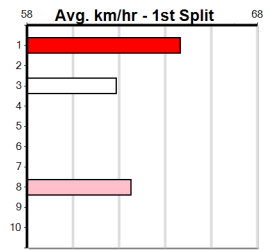

SJC CONCRETING

Distance: 390m, Race Type: Maiden, Total Prizemoney: $2,535
1st: $1,680, 2nd: $520, 3rd: $260, 4th: $75

NACHO PROBLEM (8) was placed behind a good one two runs back and he should find this a little easier. STEP ON IT (7) is bred to be a star and he is a member of a powerful kennel. ZULU REV (6) is another well bred type.

Watchdog Tips: **8** **7** **6** **4** **Bet:** **Win 8**

Form Box	Wgt	Dist	Track	Date	Time	BON	Margin	1st/2nd (Time)	PIR	Checked	Comment	W/R	Split 1	S/P	Grade		
1	CALAMITY KAIT [M] Steady on debut, needs more time, tested $16.00																
	BK	Bitch		Jun-21													
	Sire: ASTON DEE BEE		Dam: ACOUSTIC LEE		Trainer: Shara Quinlan (Rushworth)												
	Owner(s): J Accurso																
	Winning Distances: < 300m (0) 300 - 399m (0) 400 - 499m (0) 500 - 599m (0) 600 - 699m (0) > 700m (0)																
	Winning Weights:																
	5th (1)	26.8	450	SHP	R3	05-Apr-24	26.70	25.14	18.00	PAGE ONE NEWS (25.49)	M/224				6.80	$15.80 M	
	Last 3 wins NOT included above																
	<table border="1"> <tr><th>Bx</th><th>1st</th><th>2nd</th><th>3rd</th><th>4th</th><th>5th</th><th>6th</th><th>7th</th><th>8th</th></tr> <tr><td>1</td><td></td><td></td><td></td><td></td><td>1</td><td></td><td></td><td></td></tr> <tr><td>2</td><td></td><td></td><td></td><td></td><td></td><td></td><td></td><td></td></tr> <tr><td>3</td><td></td><td></td><td></td><td></td><td></td><td></td><td></td><td></td></tr> <tr><td>4</td><td></td><td></td><td></td><td></td><td></td><td></td><td></td><td></td></tr> <tr><td>5</td><td></td><td></td><td></td><td></td><td></td><td></td><td></td><td></td></tr> <tr><td>6</td><td></td><td></td><td></td><td></td><td></td><td></td><td></td><td></td></tr> <tr><td>7</td><td></td><td></td><td></td><td></td><td></td><td></td><td></td><td></td></tr> <tr><td>8</td><td></td><td></td><td></td><td></td><td></td><td></td><td></td><td></td></tr> <tr><td>Prize Best</td><td></td><td></td><td></td><td></td><td></td><td>$0.00</td><td></td><td></td></tr> <tr><td>Starts</td><td></td><td></td><td></td><td></td><td></td><td>FSH</td><td></td><td></td></tr> <tr><td>Trk/Dts</td><td></td><td></td><td></td><td></td><td></td><td>1-0-0-0</td><td></td><td></td></tr> <tr><td>APM</td><td></td><td></td><td></td><td></td><td></td><td>0-0-0-0</td><td></td><td>0</td></tr> </table>																
	2	HEART OF DARTS [M] No luck on debut, can improve, place claims $12.00															
BKW		Bitch		Jan-22													
Sire: FARLEY TURBO		Dam: PRINCESS MARJEN		Trainer: Mathew Tabb (Lara)													
Owner(s): BELLE ZAC AND CHARLIE (SYN), M Tabb, S Tabb																	
Winning Distances: < 300m (0) 300 - 399m (0) 400 - 499m (0) 500 - 599m (0) 600 - 699m (0) > 700m (0)																	
Winning Weights:																	
6th (1)		28.3	390	BAL	R1	03-Apr-24	23.28	21.97	12.00	PARIS BALE (22.46)	M/74				8.97	$7.60 M	
Last 3 wins NOT included above																	
<table border="1"> <tr><th>Bx</th><th>1st</th><th>2nd</th><th>3rd</th><th>4th</th><th>5th</th><th>6th</th><th>7th</th><th>8th</th></tr> <tr><td>1</td><td></td><td></td><td></td><td></td><td></td><td>1</td><td></td><td></td></tr> <tr><td>2</td><td></td><td></td><td></td><td></td><td></td><td></td><td></td><td></td></tr> <tr><td>3</td><td></td><td></td><td></td><td></td><td></td><td></td><td></td><td></td></tr> <tr><td>4</td><td></td><td></td><td></td><td></td><td></td><td></td><td></td><td></td></tr> <tr><td>5</td><td></td><td></td><td></td><td></td><td></td><td></td><td></td><td></td></tr> <tr><td>6</td><td></td><td></td><td></td><td></td><td></td><td></td><td></td><td></td></tr> <tr><td>7</td><td></td><td></td><td></td><td></td><td></td><td></td><td></td><td></td></tr> <tr><td>8</td><td></td><td></td><td></td><td></td><td></td><td></td><td></td><td></td></tr> <tr><td>Prize Best</td><td></td><td></td><td></td><td></td><td></td><td>$0.00</td><td></td><td></td></tr> <tr><td>Starts</td><td></td><td></td><td></td><td></td><td></td><td>NBT</td><td></td><td></td></tr> <tr><td>Trk/Dts</td><td></td><td></td><td></td><td></td><td></td><td>1-0-0-0</td><td></td><td></td></tr> <tr><td>APM</td><td></td><td></td><td></td><td></td><td></td><td>1-0-0-0</td><td></td><td>0</td></tr> </table>																	
3		PALDRON BALE (NSW)[M] Didn't have any support on debut, place best $10.00															
	BKBD	Dog		Mar-22													
	Sire: FERNANDO BALE		Dam: HOUSTON BALE		Trainer: Samantha Grenfell (Anakie)												
	Owner(s): B Wheeler																
	Winning Distances: < 300m (0) 300 - 399m (0) 400 - 499m (0) 500 - 599m (0) 600 - 699m (0) > 700m (0)																
	Winning Weights:																
	4th (6)	30.7	400	GEL	R1	29-Mar-24	23.73	22.41	17.00	LEO BALE (22.60)	S/65				8.90	$26.50 M	
	Last 3 wins NOT included above