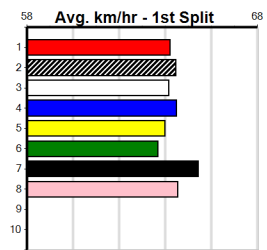

BALLARAT FUNCTION CENTRE

Distance: 390m, Race Type: Grade 5, Total Prizemoney: $2,925
1st: $1,950, 2nd: $600, 3rd: $300, 4th: $75

SPRING WATCH (3) should have more than enough pace to clear the inside two runners and he is a bold front runner. CRACKERJACK JET (7) is the run on type but he will need some luck in running. SPRING BRUMBY (6) is the value runner.

Watchdog Tips: 3 7 6 8 Bet: Win 3

Form Box Wgt Dist Track Date Time BON Margin 1st/2nd (Time) PIR Checked Comment W/R Split 1 S/P Grade

PINEAPPLE HEAD [5] Takes a few strides to get going, wide runner, no $10.00
Owner(s): Over the Bridge too (SYN), D Verhagen, C Woolgar, D Spence, P Coughlin, D Woolgar, B Crosby
Winning Distances: < 300m (0) 300 - 399m (0) 400 - 499m (4) 500 - 599m (0) 600 - 699m (0) > 700m (0)
Box History table and Prize Best Starts table included.

HAIL ZEUS [5] Likely to bump with the red early, prefer others $16.00
Owner(s): TYGA RACING (SYN), T Samantzis, A Samantzis
Winning Distances: < 300m (0) 300 - 399m (11) 400 - 499m (6) 500 - 599m (0) 600 - 699m (0) > 700m (0)
Box History table and Prize Best Starts table included.

SPRING WATCH (SA)[5] Should cross easily, bold front runner, yes $2.40
Owner(s): G Black
Winning Distances: < 300m (0) 300 - 399m (4) 400 - 499m (1) 500 - 599m (0) 600 - 699m (0) > 700m (0)
Box History table and Prize Best Starts table included.

CAPITAL GAIN [5] Capable but drawn to find bother, next time $10.00
Owner(s): MILLIONAIRES (SYN), J Farrugia, A Farrugia
Winning Distances: < 300m (0) 300 - 399m (4) 400 - 499m (3) 500 - 599m (0) 600 - 699m (0) > 700m (0)
Box History table and Prize Best Starts table included.

IBROX COOPER (NSW)[5] Racing a couple of lengths below his best, tested $12.00
Owner(s): J Cassar
Winning Distances: < 300m (0) 300 - 399m (2) 400 - 499m (3) 500 - 599m (1) 600 - 699m (0) > 700m (0)
Box History table and Prize Best Starts table included.