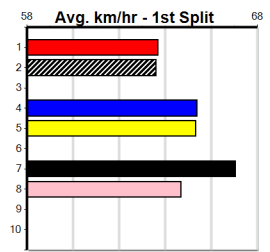

SPORTSBET HT1

Distance: 450m, Race Type: Mixed 6/7 Heat, Total Prizemoney: $2,925
1st: $1,950, 2nd: $600, 3rd: $300, 4th: $75

LEONI BALE (8) should appreciate the smaller line-up and she can assume control before they reach the first turn. ASTON LORD (4) has a nice turn of foot once balanced and he can pressure the pink throughout. PAGE ONE NEWS (2) is an improving type

Watchdog Tips: 8 4 2 7 Bet: Win 8

Table with columns: Form Box, Wgt, Dist, Track, Date, Time, BON, Margin, 1st/2nd (Time), PIR, Checked, Comment, W/R, Split 1, S/P, Grade

NOIR SATIN [7] Struggled since rising in class, prefer to watch $21.00
BK Dog Apr-22 Sire: ORSON ALLEN Dam: CULLQUIN CERSEI
Owner(s): S Quinlan
Trainer: Shara Quinlan (Rushworth)
Winning Distances: < 300m (0) 300 - 399m (1) 400 - 499m (0) 500 - 599m (0) 600 - 699m (0) > 700m (0)
Winning Weights: 34.2(1)
Race history table with columns: 5th, 7th, 4th, 1st, 2nd, 3rd, 4th, 5th, 6th, 7th, 8th

Box History table for NOIR SATIN [7]
Bx 1st 2nd 3rd 4th 5th 6th 7th 8th
Prize Best Starts Trk/Dts APM

PAGE ONE NEWS [7] Improving type, has early speed, can threaten $4.60
BD Bitch May-22 Sire: FERNANDO BALE Dam: FRONT PAGE NEWS
Owner(s): F Cremona
Trainer: Paul Abela (Parwan)
Winning Distances: < 300m (0) 300 - 399m (0) 400 - 499m (1) 500 - 599m (0) 600 - 699m (0) > 700m (0)
Winning Weights: 25.2(1)
Race history table with columns: 7th, 3rd, 1st

Box History table for PAGE ONE NEWS [7]
Bx 1st 2nd 3rd 4th 5th 6th 7th 8th
Prize Best Starts Trk/Dts APM

*** VACANT BOX ***
Sire: Dam:
Owner(s):
Trainer:
Winning Distances: < 300m (0) 300 - 399m (0) 400 - 499m (0) 500 - 599m (0) 600 - 699m (0) > 700m (0)
Winning Weights:

ASTON LORD [6] Looks the leader, getting stronger, top two finish $4.80
BK Dog Jun-22 Sire: ASTON RUPEE Dam: ASTON OPAL
Owner(s): R Borda
Trainer: Benjamin Magri (Avalon)
Winning Distances: < 300m (0) 300 - 399m (0) 400 - 499m (2) 500 - 599m (0) 600 - 699m (0) > 700m (0)
Winning Weights: 34.9(1) 35.1(1)
Race history table with columns: 4th, 2nd, 1st, 3rd, 5th, 1st, 6th, 8th

Box History table for ASTON LORD [6]
Bx 1st 2nd 3rd 4th 5th 6th 7th 8th
Prize Best Starts Trk/Dts APM

WEBLEC WHISTLER [6] Disappointing last time, prefer others tonight $10.00
BD Dog Jan-22 Sire: KINLOCH BRAE Dam: WEBLEC BELLE
Owner(s): WEBLANG (SYN), A Langton, J Weber, N Loechel
Trainer: Heather Baxter (Murtoa)
Winning Distances: < 300m (0) 300 - 399m (0) 400 - 499m (2) 500 - 599m (0) 600 - 699m (0) > 700m (0)
Winning Weights: 31.2(1) 31.4(1)
Race history table with columns: 1st, 2nd, 2nd, 3rd, 3rd, 5th, 4th, 3rd

Box History table for WEBLEC WHISTLER [6]
Bx 1st 2nd 3rd 4th 5th 6th 7th 8th
Prize Best Starts Trk/Dts APM