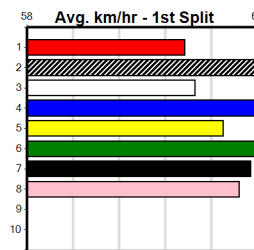

TOWN & COUNTRY LINE MARKING

Distance: 390m, Race Type: Mixed 4/5, Total Prizemoney: $3,360
1st: $2,250, 2nd: $690, 3rd: $345, 4th: $75

GUNAI PRINCE (6) pings the lids for a living and he should be leading from go to whoa. UNCLE ROSCO (7) is racing well and he should follow the six across early on. ASTON SHEERAN (4) may be a run short after a freshen up but has the talent

Watchdog Tips: 6 7 4 3 **Bet:** Win 6

1

COSMIC JOURNEY (NSW)[4] Good record here but this class may test $10.00

BK Dog Dec-20 Sire: KILTY LAD Dam: NOLITA NELLY

Owner(s): PAYDHOFF (SYN), W Saathoff, S Payne
Trainer: Simon Payne (Toolern Vale)

Winning Distances: < 300m (0) 300 - 399m (9) 400 - 499m (2) 500 - 599m (0) 600 - 699m (0) > 700m (0)

Winning Weights: 31.7(1) 31.8(1) 32.0(1) 32.1(1) 32.3(1) 32.4(1) 32.6(2) 32.8(1) 33.1(1) 33.7(1)

1st	2nd	3rd	4th	5th	6th	7th	8th
1st (5) 32.1 390 WBL R10 21-Dec-23 22.12 22.12 3.75L RUBY'S DESIRE (22.38) Q/11 . . . SW . . . 8.40 $2.40 5	6th (1) 32.8 400 GEL R7 29-Dec-23 23.01 22.33 2.75L SECRET REEF (22.83) M/65 . . . . . 8.66 $7.80 5	3rd (7) 32.9 390 BAL R5 10-Jan-24 22.50 21.86 9.50L TIGGERLONG GAS (21.86) M/43 . . . . . 8.43 $61.70 FFA	7th (2) 32.9 425 BEN R10 26-Jan-24 24.51 23.85 7.00L BELIEVING (24.02) M/566 . . . . . 6.59 $6.80 4	8th (5) 32.7 400 GEL R10 02-Feb-24 23.07 22.41 9.50L GUNAI PRINCE (22.41) M/58 . . . . . 8.51 $77.80 5	5th (5) 32.6 400 GEL R5 19-Feb-24 22.79 22.55 3.75L BLACKPOOL DOZER (22.55) M/55 . . . . . 8.48 $28.10 X45	7th (3) 32.6 390 BAL R11 27-Feb-24 22.88 21.65 15.00 POWER OUT (21.88) M/66 . . . . . 8.61 $31.70 X45	3rd (3) 31.6 390 BAL R4 03-Apr-24 22.18 21.97 2.75L PACKHAM SILK (21.99) M/23 . . . . . 8.41 $81.30 X34

Last 3 wins NOT included above

1st (8) 31.7 390 BAL R7 04-Nov-23 22.20 22.20 1.5L QUILLA REEF (22.30) Q/11 . . . . . 8.27 $2.50 X45	1st (4) 32.6 390 BAL R5 25-Nov-23 22.27 22.27 4.25L HALEIGH VELLA (22.57) Q/11 . . . . . 8.48 $2.10 X45	1st (8) 32.6 425 BEN R12 01-Dec-23 23.91 23.49 2.75L MANFRED MAN (24.09) M/111 . . . . . 6.44 $2.90 5

Box History

Bx	1st	2nd	3rd	4th	5th	6th	7th	8th
1	1	1	1	1	1	1	1	1
2	2	1	1	2	1	1	1	1
3	3	2	1	2	1	1	2	1
4	1	1	1	1	2	1	1	1
5	1	2	1	1	2	1	1	1
6	1	1	1	1	1	1	1	1
7	2	2	1	1	1	1	1	1
8	5	1	1	2	1	1	1	1

Prize Best Starts Trk/Dts APM: $215.00, 22.14(2)-7/5/23, 47-11-4-8, 8-5-0-2, 5281