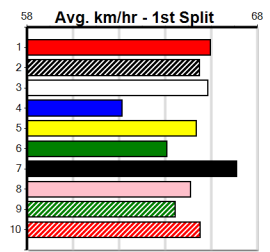

GREYHOUND ADOPTION PROGRAM

Distance: 450m, Race Type: Grade 5, Total Prizemoney: $2,925
1st: $1,950, 2nd: $600, 3rd: $300, 4th: $75

MYSTIC BRAE (7) has terrific pace soon after box rise and there isn't a lot of zip underneath, so she should get every chance. DIVA DAVINA (8) has good early burn and she will get plenty of clear air, while SILVER TAQUISHA (1) has the talent.

Watchdog Tips: 7 8 1 3 **Bet:** Win 7

1

SILVER TAQUISHA [5] **$8.00**

BK Bitch Feb-21 **Wide runner but has good muster, major player**

Owner(s): D Burnett **Sire: BARCIA BALE Dam: SILVER CUPCAKE**

Trainer: Keith Lloyd (Anakie)

Winning Distances: < 300m (0) 300 - 399m (0) 400 - 499m (6) 500 - 599m (2) 600 - 699m (0) > 700m (0)

Winning Weights: 26.8(1) 26.9(1) 27.0(1) 27.1(1) 27.2(1) 27.4(1) 27.6(1) 28.1(1)

2nd	3rd	4th	5th	6th	7th	8th
2nd (6) 27.9 525 MEA R2 30-Dec-23	30.55	29.95	1.00L PAW SOME SLOANE (30.48)	Q/1222	5.14	$8.00 5F
2nd (3) 28.0 525 MEA R10 06-Jan-24	30.33	29.84	0.25L HOCUS POCUS (30.32)	M/2221	5.02	$14.90 5
7th (4) 27.8 525 MEA R3 13-Jan-24	30.92	29.67	11.00 ZIPPING MINAJ (30.20)	M/8866	5.33	$37.00 5H
6th (8) 27.6 525 MEP R10 31-Jan-24	31.24	29.78	15.00 PEPPER RUSH (30.24)	M/3666	5.19	$73.10 X45
5th (8) 27.2 450 WBL R8 29-Feb-24	25.82	25.20	7.00L REIKO SLATER (25.33)	Q/344	6.66	$53.10 X45
7th (4) 27.2 450 WBL R4 07-Mar-24	26.08	25.12	8.50L NINETYMILE WOW (25.49)	Q/444	6.64	$16.90 5
6th (2) 27.1 525 MEP R8 20-Mar-24	30.77	30.00	11.00 LUPINI MONELLI (30.00)	Q/7555	5.35	$17.90 FFA
4th (7) 27.1 515 SAP R9 31-Mar-24	30.55	29.79	9.00L REDSHIFT ALPHA (29.94)	M/5333	5.24	$15.40 5

Last 3 wins NOT included above

1st (4) 26.9 525 MEP R11 17-May-23	30.44	30.11	1.00L EDSEL BALE (30.50)	Q/1111	5.10	$2.90 5
1st (1) 27.0 400 GEL R12 29-Sep-23	22.85	22.36	0.10L TINKER CHARLES (22.86)	Q/22	8.50	$4.80 5
1st (8) 27.6 520 GEL R4 22-Dec-23	30.40	30.40	2.75L YOU YANG YAALA (30.58)	M/1111	5.41	$8.90 5H

Box History

Bx	1st	2nd	3rd	4th	5th	6th	7th	8th
1	1							
2	1					2		1
3		2	1				2	
4	2				1	1	3	
5			1	1	1			
6	2	1	3	1	2	2		
7	1			6	2	2		
8	1		1	3	1	4		

Prize Best Starts $24215.00
25.40(7)-19/4/23

Trk/Dts 54-8-3-6
9-1-0-1

APM 6091