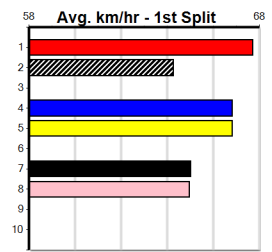

SOUTHERN SHEETMETAL VETERANS

Distance: 390m, Race Type: S/E Veteran, Total Prizemoney: $2,925
1st: $1,950, 2nd: $600, 3rd: $300, 4th: $75

SILVER BRUTE (1) is a phenomenal talent and he continues to chalk up win after win.
TIGGERLONG GAS (5) has impressive mid race pace and he will make the red work hard throughout. SPRING AMMO (8) can cause an upset if he crosses the red early.

Watchdog Tips: **1** **5** **8** **4** **Bet:** **Win 1**

1

SILVER BRUTE [1] Phenomenal talent, just watch the clock **$1.60**

LTF Dog Dec-19 **Sire: ASTON DEE BEE** **Dam: WEEPING LASS** **Trainer: Gary Beach (Cape Clear)**

Owner(s): G Peach
Winning Distances: < 300m (0) 300 - 399m (27) 400 - 499m (34) 500 - 599m (0) 600 - 699m (0) > 700m (0)
Winning Weights: 33.7(1) 34.3(2) 34.5(2) 34.8(2) 34.9(2) 35.0(7) 35.1(3) 35.2(11) 35.3(9) 35.4(8) 35.5(6) 35.6(3) 35.7(2)

1st	2nd	3rd	4th	5th	6th	7th	8th
1st (7) 34.9 390 WBL R9 18-Jan-24 22.12 22.09 1.5L SUMMER OWL (22.22) S/22 . . . SW . . 8.70 $1.60 FFA							
3rd (3) 35.0 450 WBL R6 25-Jan-24 25.54 24.90 5.00L JACK DISNEY (25.20) S/222 . . . . . 6.58 $1.80 5H							
3rd (6) 35.2 450 WBL R6 01-Feb-24 25.44 24.76 10.00 EXPLICIT (24.76) M/222 . . . . . 6.68 $11.10 5F							
2nd (8) 35.4 400 GEL R10 16-Feb-24 22.52 22.44 1.25L VICTA TARA (22.44) M/22 . . . . . 8.23 $2.10 FFA							
1st (4) 35.6 390 BAL R3 27-Feb-24 21.65 21.65 4.00L SPRING AMMO (21.91) Q/11 . . . . . SW . . 8.21 $1.10 VET							
1st (2) 35.5 390 WBL R7 07-Mar-24 21.79 21.79 4.00L BLINK YOU LOSE (22.06) Q/11 . . . . 8.29 $2.00 FFA							
1st (6) 35.3 400 WGL R12 19-Mar-24 22.39 22.39 4.75L HE'S NO SLOUCH (22.71) M/11 . . . . 8.20 $1.30 VET							
1st (8) 35.2 410 HOR R7 27-Mar-24 22.70 22.70 8.00L MISS HAZEL (23.23) Q/11 . . . . 9.96 $1.50 FFA							

Last 3 wins NOT included above

1st (3) 35.0 400 GEL R6 08-Dec-23 22.10 22.10 4.00L ASTON FANTASTIC (22.37) M/11 . . . . . SW . . 8.12 $1.30 FFA
1st (4) 35.2 410 HOR R6 16-Dec-23 22.84 22.84 4.25L CURRY CLASSIFIED (23.13) Q/11 . . . . . SW . . 10.00 $1.40 S
1st (4) 35.0 400 GEL R11 05-Jan-24 22.19 22.19 2.00L TIGGERLONG GAS (22.32) Q/11 . . . . 8.05 $1.20 FFA

Box History

Bx	1st	2nd	3rd	4th	5th	6th	7th	8th
1	7	1	1	1	1	1	1	1
2	5	2	2	1	1			
3	5	1	1			2	2	
4	12	1			1		2	
5	10							
6	9	2	2			1	1	
7	7	2	1					2
8	6	2	2					

Prize Best Starts $290515.00
21.65(4)-27/2/24
Trk/Dts 95-61-9-9
APM 13-11-0-1
38007