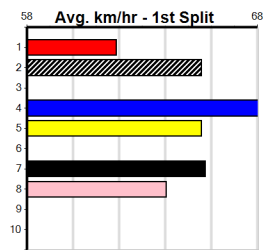

SWEET NETTY'S CATERING

Distance: 390m, Race Type: Grade 7, Total Prizemoney: $2,925
1st: $1,950, 2nd: $600, 3rd: $300, 4th: $75

SUMMER KOBIE (5) should have no trouble finding the top and he will be carving out time on the arm. JOEY TWO TIMES (4) should sit just behind the yellow early and he will be there to strike turning for home. SORRY I'M LATE (8) will get room early

Watchdog Tips: 5 4 8 7 **Bet:** Win 5

1

SCOTT CRUSH [7] **$12.00**
Needs to lead, pace outside a worry, tested
BK Dog May-22 Sire: LK'S CRUSHN IT Dam: MISS BOOMING
Owner(s): SCOTT FORTITUDE (SYN), E Scott, L Scott Trainer: Greg Johnson (Point Cook)
Winning Distances: < 300m (0) 300 - 399m (1) 400 - 499m (0) 500 - 599m (0) 600 - 699m (0) > 700m (0)
Winning Weights: 31.8(1)

6th (1)	32.2	390	BAL	R1	13-Mar-24	23.76	22.09	18.00	CAR WASH CHAOS (22.54)	M/55	8.87	$14.20	M
8th (8)	32.5	400	GEL	R2	18-Mar-24	24.52	22.63	25.00	FABRICATE (22.78)	M/28	8.66	$19.00	M
4th (8)	31.8	390	SHP	R1	23-Mar-24	23.08	21.98	10.00	BOUNDING CHIEF (22.38)	M/33	8.61	$16.90	M
8th (2)	31.7	390	BAL	R1	01-Apr-24	23.70	22.14	17.00	PELICAN FLYER (22.58)	M/48	8.82	$25.00	T3-M
1st (4)	31.8	350	TRA	R1	06-Apr-24	20.19	19.91	3.25L	MAGICAL PAWS (20.40)	M/11	6.70	$18.40	M

Last 3 wins NOT included above

Box History

Bx	1st	2nd	3rd	4th	5th	6th	7th	8th
1								
2								
3								
4	1							
5								
6								
7								
8					1			1

Prize Best $1075.00 NBT
Starts 5-1-0-0
Trk/Dts 2-0-0-0
APM 1075

2

BLAZER BALE (NSW)[7] **$8.00**
Struggled since his maiden win, tough ask
RBD Dog Feb-22 Sire: BARCIA BALE Dam: IYLEE BALE
Owner(s): B Wheeler Trainer: Thomas Dailly (Anakie)
Winning Distances: < 300m (0) 300 - 399m (0) 400 - 499m (1) 500 - 599m (0) 600 - 699m (0) > 700m (0)
Winning Weights: 33.2(1)

4th (3)	34.4	460	GEL	R4	22-Jan-24	26.65	25.90	11.00	BRONELLY STRIKER (25.90)	M/223	6.63	$26.70	M
4th (2)	33.9	460	GEL	R4	29-Jan-24	26.27	25.52	3.75L	WILLOW BALE (26.01)	M/112	6.69	$14.80	M
1st (6)	33.2	400 <th>GEL</th> <th>R1</th> <th>15-Mar-24</th> <th>22.79</th> <th>22.46</th> <th>7.00L</th> <th>BLACKPOOL RANGER</th> <th>Q/11</th> <th>8.28</th> <th>$1.50</th> <th>M</th>											
8th (8)	33.3	450 <th>BAL</th> <th>R3</th> <th>20-Mar-24</th> <th>26.08</th> <th>25.01</th> <th>11.00</th> <th>ASTON LORD (25.34)</th> <th>M/323</th> <th>6.62</th> <th>$9.30</th> <th>X67</th>											
4th (2)	33.9	400 <th>GEL</th> <th>R9</th> <th>29-Mar-24</th> <th>23.33</th> <th>22.41</th> <th>7.50L</th> <th>MYRNIONG STITCH (22.81)</th> <th>Q/22</th> <th>8.44</th> <th>$4.90</th> <th>X67</th>											
7th (2)	33.3	390 <th>BAL</th> <th>R2</th> <th>03-Apr-24</th> <th>22.73</th> <th>21.97</th> <th>10.00</th> <th>FAST LOVE (22.05)</th> <th>M/24</th> <th>8.39</th> <th>$8.60</th> <th>X67</th>											

Last 3 wins NOT included above

Box History

Bx	1st	2nd	3rd	4th	5th	6th	7th	8th
1								
2								
3				2				1
4				1				
5								
6	1							
7								
8								1

Prize Best $1905.00 NBT
Starts 6-1-0-0
Trk/Dts 1-0-0-0
APM 1845

3

*** VACANT BOX ***
Sire: Dam:
Owner(s): Trainer:
Winning Distances: < 300m (0) 300 - 399m (0) 400 - 499m (0) 500 - 599m (0) 600 - 699m (0) > 700m (0)
Winning Weights:

Box History

4

JOEY TWO TIMES (NSW)[7] **$2.80**
Brilliant on debut, good early burn, danger
BK Dog Mar-22 Sire: SHIMA SHINE Dam: ZULU SUCCESS
Owner(s): N Lalli Trainer: Graham Glass (Kyabram)
Winning Distances: < 300m (0) 300 - 399m (1) 400 - 499m (0) 500 - 599m (0) 600 - 699m (0) > 700m (0)
Winning Weights: 30.6(1)

1st (4)	30.6	390	SHP	R2	05-Apr-24	22.08	21.82	3.5L	RAGING ELSA (22.31)	M/11	8.31	$2.70	M

Last 3 wins NOT included above

Box History

Bx	1st	2nd	3rd	4th	5th	6th	7th	8th
1								
2								
3								
4	1							
5								
6								
7								
8								

Prize Best $1680.00 FSH
Starts 1-1-0-0
Trk/Dts 0-0-0-0
APM 1680