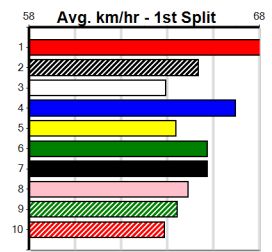

PAWA OF BUDDY AT STUD

Distance: 450m, Race Type: Mixed 4/5, Total Prizemoney: $3,360
1st: $2,250, 2nd: $690, 3rd: $345, 4th: $75

ASTON CORNES (1) was a tad disappointing last time but he should get a cheap lead tonight and he is a different chaser when he can dictate terms. GOLD SCOTCH (2) is a star on the rise but she will be giving the red a start. FIFTY SHORT (8) has claims

Watchdog Tips: **1** **2** **8** **4** **Bet:** **Box Trifecta 1,2,4,8 ($10 for 41.67%)**

1

ASTON CORNES (NSW)[4] **Drawn to lead, runs time, hard to reel in** **$3.40**
RBD Dog Feb-22 Sire: BEAST UNLEASHED Dam: FANTASTIC SKYE
Owner(s): R Borda **Trainer: David Geall (Lara)**
Winning Distances: < 300m (0) 300 - 399m (1) 400 - 499m (9) 500 - 599m (0) 600 - 699m (0) > 700m (0)
Winning Weights: 33.0(3) 33.1(1) 33.3(2) 33.4(1) 33.5(1) 33.6(1) 33.8(1)

3rd	1st	2nd	4th	5th	6th	7th	8th
(1) 33.2 410 HOR R6 13-Feb-24 23.54 22.92 4.50L ZELLA BALE (23.23) S/42 . . . . . 10.44 $9.10 X45							
(8) 33.3 450 SHP R5 17-Feb-24 25.09 25.09 2.50L HUNTER RIOT (25.25) M/11 . . . . . 6.48 $6.10 5							
(8) 33.4 450 SHP R6 26-Feb-24 25.12 24.89 2.00L DESTRUCTIVELY (25.25) M/111 . . . . . SW . 6.40 $5.70 SH							
(4) 33.4 450 SHP R8 04-Mar-24 25.42 24.89 7.50L MATT LOCH (24.89) M/234 . . . . . 6.52 $7.00 SF							
(5) 33.5 450 BAL R8 13-Mar-24 25.33 24.81 7.50L MATT LOCH (24.81) Q/223 . . . . . 6.49 $5.00 X45							
(2) 33.6 450 BAL R8 20-Mar-24 25.01 25.01 4.75L DAINTREE DAZZLER (25.34) Q/111 . . . . . SW . 6.36 $12.60 X45							
(7) 33.8 450 TRA R6 29-Mar-24 24.83 24.83 1.00L HERE COMES MILLI (24.89) Q/111 . . . . . 6.40 $2.70 X45							
(6) 33.5 450 WBL R8 04-Apr-24 25.44 24.72 11.00L MATT LOCH (24.72) M/222 . . . . . 6.58 $3.60 X45							

Last 3 wins NOT included above

1st (6) 33.3 400 GEL R12 08-Dec-23 22.54 22.10 7.00L PEREGRINE FLYER (23.00) M/11 . . . . . 8.32 $3.20 5
1st (2) 33.0 410 HOR R4 23-Jan-24 23.04 22.82 2.00L OUTSMART (23.18) Q/11 . . . . . 10.22 $3.20 5
1st (6) 33.0 395 TRA R4 02-Feb-24 22.31 22.09 2.25L MYSTIC BRAE (22.47) M/111 . . . . . 3.71 $2.50 5

Box History

Bx	1st	2nd	3rd	4th	5th	6th	7th	8th
1			1					
2	2		1					1
3								
4				1		1		
5		1	2					1
6	4		1			1		
7	1				1		1	
8	3						1	1

Prize Best Starts Trk/Dts APM
$21735.00
25.01(2)-20/3/24
25-10-1-5
2-1-0-1
14160

2

GOLD SCOTCH [5] **Star prospect, toughest test, danger if steps** **$2.20**
F Bitch Mar-22 Sire: HOOKED ON SCOTCH Dam: BOBBY SOXER
Owner(s): It's Mustard (SYN), G Farrugia, E Azzopardi **Trainer: Anthony Azzopardi (Rowsley)**
Winning Distances: < 300m (0) 300 - 399m (0) 400 - 499m (3) 500 - 599m (1) 600 - 699m (0) > 700m (0)
Winning Weights: 28.5(1) 29.6(1) 29.8(2)

1st (6) 28.5 525 MEP R3 27-Sep-23 30.40 29.74 3.25L STORMY DAY (30.61) M/2321 . . . . . 5.25 $4.10 MH
2nd (7) 28.4 525 MEA R1 07-Oct-23 30.33 29.80 1.75L CAIN BALE (30.21) M/2221 . . . . . 5.11 $14.80 MF
4th (5) 28.8 525 MEP R5 18-Oct-23 30.72 29.87 4.00L IBERIA BALE (30.45) M/5434 . . . . . 5.25 $2.50 X67H
1st (8) 29.6 425 BEN R2 16-Mar-24 23.71 23.61 6.00L DASH OF SALLY (24.13) M/221 . . . . . 6.51 $2.00 RW
3rd (7) 29.7 425 BEN R3 22-Mar-24 24.02 23.47 2.25L RAGING CABLE (23.87) M/333 . . . . . 6.60 $1.30 RWH
1st (4) 29.8 425 BEN R1 31-Mar-24 23.62 23.46 8.00L SHOCK AND AWE (24.17) M/111 . . . . . 6.56 $1.30 X67
1st (7) 29.8 460 GEL R5 05-Apr-24 25.51 25.51 6.00L LALA TURBO (25.90) M/111 . . . . . SW . 6.50 $1.50 5

Last 3 wins NOT included above

Box History

Bx	1st	2nd	3rd	4th	5th	6th	7th	8th
1								
2								
3								
4	1							
5				1				
6	1							
7	1	1	1					
8	1							

Prize Best Starts Trk/Dts APM
$10295.00
FSH
7-4-1-1
0-0-0-0
6964