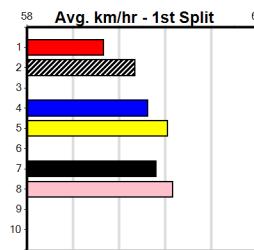

# SPORTSBET HT3

Distance: 450m, Race Type: Mixed 6/7 Heat, Total Prizemoney: \$2,925  
1st: \$1,950, 2nd: \$600, 3rd: \$300, 4th: \$75

MAVIS TOLMIE (1) is a powerful type and she should be able to settle in a more forward position from the good draw. SHIMA LITE (8) looks the leader and he likes to stay wide in his races, while RIE BALE (5) just needs a little luck early on.