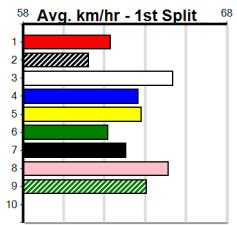

NATIONAL GREYHOUND ADOPTION MON

Distance: 460m, Race Type: Grade 5 T3, Total Prizemoney: \$1,530
1st: \$1,000, 2nd: \$320, 3rd: \$160, 4th: \$50

HOT LIPS (6) will need some luck early but she can flick through the gears mid race and she looks well graded. UPTIGHT (4) owns a sizzling 25.76 PB here and he will be charging to the line. DARNUM DIVA (8) can lose focus but has the talent.