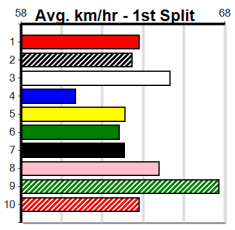

SENNACHIE AT STUD

Distance: 400m, Race Type: Grade 5 T3, Total Prizemoney: $1,530
1st: $1,000, 2nd: $320, 3rd: $160, 4th: $50

Watchdog Tips:

1

8

4

3

Bet:

Win 1

ASTON BEAUFORT (5) Returned to form two runs back, go close

Table for horse 1: ASTON BEAUFORT [5]. Includes trainer Trevor Whitford, jockey D, and race details.

Winning Boxes table for horse 1.

JAY JAY LOPEZ (5) Goes well here but can push wide, place

Table for horse 2: JAY JAY LOPEZ [5]. Includes trainer Sharyn Combridge, jockey B, and race details.

Winning Boxes table for horse 2.

BUDDY BLUE (5) Looks the leader, will get tired, still respect

Table for horse 3: BUDDY BLUE [5]. Includes trainer Bethany Garrick, jockey BE, and race details.

Winning Boxes table for horse 3.

WHITE SNOW (5) Can unwind a strong finish, threat with luck

Table for horse 4: WHITE SNOW [5]. Includes trainer Julie Belsham, jockey WBK, and race details.

Winning Boxes table for horse 4.

FURIOUS ANGEL (5) Talented but very hard to follow, next time

Table for horse 5: FURIOUS ANGEL [5]. Includes trainer Sean Lithgow, jockey BK, and race details.

Winning Boxes table for horse 5.

YOU'RE IN LUCK (5) Solid effort two runs back, can run a drum

Table for horse 6: YOU'RE IN LUCK [5]. Includes trainer Phillip Repici, jockey BD, and race details.

Winning Boxes table for horse 6.

GREEN CAN LAD (5) Better suited around Traralgon, prefer others

Table for horse 7: GREEN CAN LAD [5]. Includes trainer Ronald Winter, jockey BK, and race details.

Winning Boxes table for horse 7.

INTER BEAST BOY (5) Has the speed to cross and lead, main danger

Table for horse 8: INTER BEAST BOY [5]. Includes trainer Tony Interligi, jockey BKW, and race details.

Winning Boxes table for horse 8.

ELSIÉ DREAMING (5) Res. *** SCRATCHED ***

Table for horse 9: ELSIE DREAMING [5]. Includes trainer Darrell Saunders, jockey WBK, and race details.

Winning Boxes table for horse 9.

BEFORE NOON (5) Res. *** SCRATCHED ***

Table for horse 10: BEFORE NOON [5]. Includes trainer Dean Williamson, jockey BK, and race details.

Winning Boxes table for horse 10.