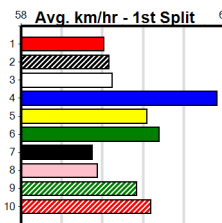

SHIMA SHINE AT STUD

Distance: 400m, Race Type: Tier 3 - Grade 6, Total Prizemoney: \$1,530
1st: \$1,000, 2nd: \$320, 3rd: \$160, 4th: \$50

9

5:57PM

(VIC time)

TOMMY FROM MARS (7) turned in a strong performance two runs back and he looks very well graded in this event. SHINY NEW TOY (10) gets a start from box 4, right in this. HAY RILEY (8) is never far away, he is a good anchor for the top three.