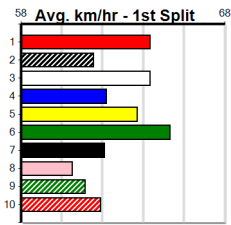

SPORTSBET GO THE BLUE DOG

Distance: 400m, Race Type: Tier 3 - Grade 7, Total Prizemoney: \$1,530
1st: \$1,000, 2nd: \$320, 3rd: \$160, 4th: \$50

4

4:17PM

(VIC time)

MISS BLAZE (6) resumes from a spell and she showed plenty of talent in her first prep. Should be winning if fully wound up. BRAEMAR SHEILA (7) has a solid turn of foot and she will follow the six across. OUR GLAD (1) is drawn to get the breaks