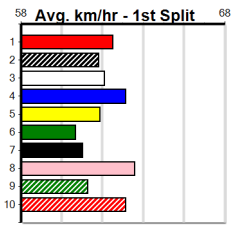

HARD STYLE RICO AT STUD

Distance: 400m, Race Type: Grade 5 T3, Total Prizemoney: $1,530
1st: $1,000, 2nd: $320, 3rd: $160, 4th: $50

5

4:32PM

(VIC time)

GLYOS MOVE (1) is better than her form reads and she goes well here. WHY NOT LILAH (6) can run a cheeky race. HEAVY LOAD (4) should start the fav, but is better drawn out wide.

Watchdog Tips:

1

6

4

5

Bet:

Win 1