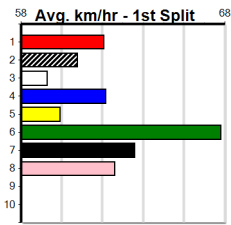

PHOTO MAN AT STUD

Distance: 400m, Race Type: Tier 3 - Maiden, Total Prizemoney: $1,530
1st: $1,000, 2nd: $320, 3rd: $160, 4th: $50

1

3:12PM
(VIC time)

Race lacks depth and if SIN CITY MARV (7) can repeat his performance when placed here last time, he should prove too strong in the run home. INTER ROUGE (6) has the speed to lead but she always seems to find one of two better in the final stages.

Watchdog Tips: **7** **6** **1** **2** **Bet:** **Box Trifecta 1,6,7 ($10 for 166.67%)**