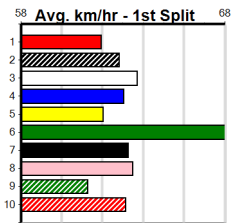

12
6:53PM
(VIC time)

OAKS SUPER BOX FOR HIRE

Distance: 400m, Race Type: Grade 5 T3, Total Prizemoney: $1,530
1st: $1,000, 2nd: $320, 3rd: $160, 4th: $50

ENRAGED (1) can unwind a strong finish and he is drawn to settle closer than normal. QUEEN KATHLEEN (8) returned to form here two runs back and she has a good record from this draw. MIGHTY INNINGS (6) just needs room to muster

Watchdog Tips: 1 8 6 5 Bet: Win 1