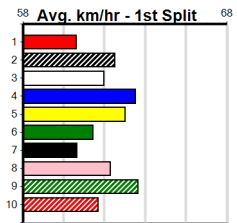

HOOKED ON SCOTCH AT STUD (1-2 WINS)

Distance: 460m, Race Type: Tier 3 - Restricted Win, Total Prizemoney: $1,530
1st: $1,000, 2nd: $320, 3rd: $160, 4th: $50

SMOOTH RANGER (5) has been racing well in stronger company of late and she has the speed to lead throughout. PACIFIC PRINCESS (6) can come out running and she will be in the firing line from the outset. MOLLY SUPREME (2) just needs luck early.

Watchdog Tips:

5

6

2

8

Bet:

Win 5