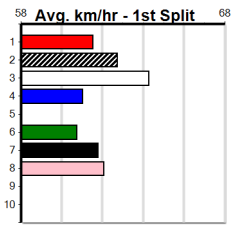

Distance: 400m, Race Type: Tier 3 - Maiden, Total Prizemoney: $1,530
1st: $1,000, 2nd: $320, 3rd: $160, 4th: $50

2

3:39PM

(VIC time)

SKY BLAZER (5) should have the speed to settle in the top three and she may prove too powerful for these late. APPLE PIE GIRL (3) has been consistent to date and she will keep the pressure on the five throughout. SPINNING STARS (2) can improve

Watchdog Tips: **5** **3** **2** **4** **Bet:** **Box Trifecta 2,3,4,5 ($10 for 41.67%)**