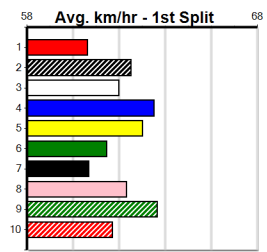

HOOKED ON SCOTCH AT STUD (1-2 WINS)

Distance: 460m, Race Type: Tier 3 - Restricted Win, Total Prizemoney: $1,530
1st: $1,000, 2nd: $320, 3rd: $160, 4th: $50

SMOOTH RANGER (5) has been racing well in stronger company of late and she has the speed to lead throughout. PACIFIC PRINCESS (6) can come out running and she will be in the firing line from the outset. MOLLY SUPREME (2) just needs luck early.

Watchdog Tips: **5** **6** **2** **8** **Bet:** **Win 5**

1

SCOTCH NEAT [7] **Slow early, won't make any ground, tested** **$12.00**

BK Dog Mar-21 Sire: HOOKED ON SCOTCH Dam: MEPUNGA BONNIE
Owner(s): DIRTY RATS TWO (SYN), S Jack, S Burke
Winning Distances: < 300m (0) 300 - 399m (0) 400 - 499m (1) 500 - 599m (0) 600 - 699m (0) > 700m (0)
Trainer: Shane Jack (Dalmore)

Winning Weights: 33.1(1)

Box	1st	2nd	3rd	4th	5th	6th	7th	8th
1								
2								
3								
4								
5								
6								
7								
8								

Prize Best Starts Trk/Dts APM: $2010.00 NBT 39-1-2-1 8-0-1-1 726

2

MOLLY SUPREME [6] **Better than form, solid muster, may be value** **$7.50**

WBK Bitch Feb-21 Sire: ORSON ALLEN Dam: SPOT ON CINTA
Owner(s): N Waight
Winning Distances: < 300m (0) 300 - 399m (0) 400 - 499m (2) 500 - 599m (0) 600 - 699m (0) > 700m (0)
Trainer: Sandra Collins (Hazelwood)

Winning Weights: 27.0(1) 27.4(1)

Box	1st	2nd	3rd	4th	5th	6th	7th	8th
1								
2								
3								
4								
5								
6								
7								
8								

Prize Best Starts Trk/Dts APM: $2660.00 NBT 20-2-1-1 3-0-0-0 346

3

UNCHAINED [7] **Wide runner underneath is a worry, next time** **$10.00**

BK Bitch Feb-22 Sire: BEAST UNLEASHED Dam: FORTNIGHT ADDICT
Owner(s): P Repici
Winning Distances: < 300m (0) 300 - 399m (0) 400 - 499m (1) 500 - 599m (0) 600 - 699m (0) > 700m (0)
Trainer: Lina Repici (Hampton Park)

Winning Weights: 26.6(1)

Box	1st	2nd	3rd	4th	5th	6th	7th	8th
1								
2								
3								
4								
5								
6								
7								
8								

Prize Best Starts Trk/Dts APM: $2440.00 NBT 29-1-1-1 2-0-0-0 568

4

EDEN'S GIFT [6] **Not the worst, can sneak into 3rd or 4th** **$10.00**

BK Bitch Jun-21 Sire: MEPUNGA BLAZER Dam: VENUS ALLEN
Owner(s): J Musselwhite
Winning Distances: < 300m (0) 300 - 399m (1) 400 - 499m (1) 500 - 599m (0) 600 - 699m (0) > 700m (0)
Trainer: John Musselwhite (Lindenow)

Winning Weights: 29.2(1) 29.3(1)

Box	1st	2nd	3rd	4th	5th	6th	7th	8th
1								
2								
3								
4								
5								
6								
7								
8								

Prize Best Starts Trk/Dts APM: $7960.00 NBT 42-2-7-7 7-0-3-1 1720

5

SMOOTH RANGER [6] **Drops in class, can cross and lead, go close** **$2.40**

BK Bitch Apr-22 Sire: OUT OF RANGE Dam: FREEDOM FIRE
Owner(s): J Carr
Winning Distances: < 300m (0) 300 - 399m (0) 400 - 499m (2) 500 - 599m (0) 600 - 699m (0) > 700m (0)
Trainer: Malcolm Carr (Devon Meadows)

Winning Weights: 27.0(1) 27.3(1)

Box	1st	2nd	3rd	4th	5th	6th	7th	8th
1								
2								
3								
4								
5								
6								
7								
8								

Prize Best Starts Trk/Dts APM: $5440.00 NBT 25-2-7-3 3-0-2-0 3724