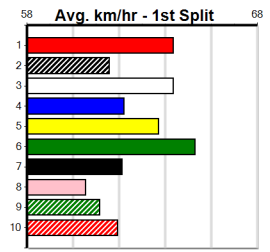

SPORTSBET GO THE BLUE DOG

Distance: 400m, Race Type: Tier 3 - Grade 7, Total Prizemoney: $1,530
1st: $1,000, 2nd: $320, 3rd: $160, 4th: $50

MISS BLAZE (6) resumes from a spell and she showed plenty of talent in her first prep. Should be winning if fully wound up. BRAEMAR SHEILA (7) has a solid turn of foot and she will follow the six across. OUR GLAD (1) is drawn to get the breaks

Watchdog Tips: **6** **7** **1** **2** Bet: Win 6

Form Box	Wgt	Dist	Track	Date	Time	BON	Margin	1st/2nd (Time)	PIR	Checked	Comment	WR	Split 1	S/P	Grade

OUR GLAD [7]	Solid muster, gets a nice sit early, major player	$4.60
BEP Bitch Nov-20	Sire: BARCIA BALE Dam: COURTING	Trainer: Jennifer Gieschen (Valencia Cree)
Owner(s): J Gieschen		
Winning Distances: < 300m (0) 300 - 399m (0) 400 - 499m (1) 500 - 599m (0) 600 - 699m (0) > 700m (0)		
Winning Weights: 26.9(1)		
<table style="width:100%; border-collapse: collapse; font-size: small;"> <tbody> <tr><td>3rd (2) 26.3 400 WGL R1 23-Nov-23 23.26 22.64 4.75L UPPER'S FLYER (22.94) M/32 . . . 8.57 $12.60 M</td></tr> <tr><td>6th (3) 25.9 400 WGL R2 30-Nov-23 23.97 22.65 7.50L BRENDEN (23.46) M/22 . . . 8.65 $2.70 T3-M</td></tr> <tr><td>3rd (2) 26.5 350 TRA R1 06-Dec-23 20.12 19.59 4.75L TELLING TIME (19.80) M/32 . . . 6.71 $16.40 M</td></tr> <tr><td>6th (2) 26.6 350 TRA R1 11-Dec-23 20.35 19.68 8.00L QUEEN MAGGIE (19.81) M/65 . . . 6.80 $5.30 M</td></tr> <tr><td>7th (7) 26.9 400 WGL R4 09-Jan-24 24.08 22.70 4.00L RUBY'S BINGO (23.81) M/47 . . . 8.76 $8.80 T3-M</td></tr> <tr><td>1st (6) 26.9 400 WGL R1 18-Jan-24 23.32 22.70 1.25L STURGIS (23.40) Q/21 . . . 8.46 $8.00 T3-M</td></tr> <tr><td>7th (8) 27.1 400 WGL R4 14-Mar-24 23.99 22.79 3.25L TESSA ENGLAND (23.77) M/42 . SW . 8.60 $4.50 T3-7</td></tr> <tr><td>2nd (3) 26.4 400 WGL R9 04-Apr-24 23.30 22.65 3.75L HARAJUKU LASS (23.04) M/22 . . . 8.56 $4.30 T3-RW</td></tr> </tbody> </table>		
Last 3 wins NOT included above		
1		

Box History								
Bx	1st	2nd	3rd	4th	5th	6th	7th	8th
1								
2			2				1	
3		1					1	1
4				2				
5					1			
6	1							
7						1		1
8							1	
Prize Best								$2110.00
Starts								23.32(6)-18/1/24
Trk/Dts								14-1-1-2
APM								9-1-1-1
								1153

VALENCIA TILLY [7]	Gets back early but the rails draw helps, respect	$10.00
BD Bitch Oct-21	Sire: FERNANDO BALE Dam: COURTING	Trainer: Jennifer Gieschen (Valencia Cree)
Owner(s): J Gieschen		
Winning Distances: < 300m (0) 300 - 399m (0) 400 - 499m (1) 500 - 599m (0) 600 - 699m (0) > 700m (0)		
Winning Weights: 24.9(1)		
<table style="width:100%; border-collapse: collapse; font-size: small;"> <tbody> <tr><td>5th (2) 25.2 435 SLE R2 17-Jan-24 25.60 24.25 13.00 DR. ZEPHER (24.72) M/455 . . . 5.53 $8.70 M</td></tr> <tr><td>4th (3) 25.0 400 WGL R2 12-Mar-24 23.56 22.55 6.00L ALIZES (23.15) Q/33 . . . 8.61 $17.00 MH</td></tr> <tr><td>7th (2) 25.3 400 WGL R2 19-Mar-24 23.67 22.39 16.00 JOCELYN WILL DO (22.62) M/57 . . . 8.79 $29.10 MF</td></tr> <tr><td>7th (2) 25.0 435 SLE R2 27-Mar-24 28.66 24.59 52.00 SMOOTH COLLINDA (25.02) Q/177 . VO . 5.28 $5.20 M</td></tr> <tr><td>8th (7) 24.9 400 WGL R2 30-Mar-24 24.03 22.74 15.00 HAPPY SHOSHONE (23.03) M/88 . . . 8.99 $7.20 M</td></tr> <tr><td>1st (2) 24.9 400 WGL R3 04-Apr-24 23.29 22.65 1.75L RICO'S MOUSE (23.41) S/32 . . . 8.82 $2.60 T3-M</td></tr> </tbody> </table>		
Last 3 wins NOT included above		
2		

Box History								
Bx	1st	2nd	3rd	4th	5th	6th	7th	8th
1								
2	1					1		2
3				1				
4								
5								
6								
7								1
8								
Prize Best								$1075.00
Starts								23.29(2)-4/4/24
Trk/Dts								6-1-0-0
APM								4-1-0-0
								1075