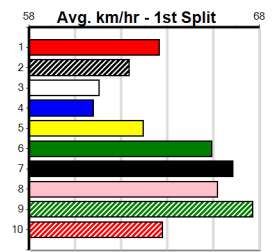

Warragul
10
6:20PM
(VIC time)

SPORTSBET NOBODY DOES IT EASIER

Distance: 400m, Race Type: Grade 5 T3, Total Prizemoney: $1,530
1st: $1,000, 2nd: $320, 3rd: $160, 4th: $50

BOURBON BARRELS (6) will find this easier than his most recent racing and he can light them up soon after box rise. ULTIMATE TSZYU (7) should get a nice cart across in the early stages and he can test the six throughout. SWEET TONIGHT (4) has claims

Watchdog Tips: **6** **7** **4** **8** **Bet:** **Win 6**

1

MISS SCOTCH LESS [5] **Capable but pace in two is a worry, place $9.00**
BK Bitch Nov-20 Sire: HOOKED ON SCOTCH Dam: ZALL GOOD
Owner(s): M Brown Trainer: Maureen Brown (Loch)
Winning Distances: < 300m (0) 300 - 399m (1) 400 - 499m (2) 500 - 599m (1) 600 - 699m (0) > 700m (0)
Winning Weights: 25.3(2) 25.4(1) 25.8(1)

7th	6th	5th	4th	3rd	2nd	1st	WGL	Race	Date	Time	BOB	Margin	1st/2nd (Time)	PIR	Checked	Comment	WR	Split 1	S/P	Grade
7th (7)	25.9	525	MEP	R10	19-Jul-23	30.92	29.89	11.00	DEVANTE (30.20)	M/2377	.	.	.	.	.	.	.	5.19	$11.70	5H
1st (7)	25.8	460	WGL	R9	25-Jul-23	26.09	26.09	1.5L	DOCTOR JOHNNY (26.19)	Q/222	.	.	.	.	.	.	.	6.63	$2.00	5
7th (2)	26.0	460	WGL	R6	30-Jul-23	26.60	25.69	13.00	MAC'S DAMAGE (25.69)	M/788	.	.	.	.	.	.	.	6.79	$10.10	X45
4th (3)	26.6	400	WGL	R7	05-Dec-23	22.90	22.38	3.75L	LAST CRACK (22.64)	M/64	.	.	.	.	.	.	.	8.59	$11.20	5
4th (3)	26.5	400	WGL	R12	12-Dec-23	23.04	22.31	2.00L	SPRING TUNE (22.90)	M/75	.	.	SW	.	.	.	.	8.75	$5.50	5
3rd (6)	26.3	400	WGL	R12	24-Dec-23	23.47	22.46	4.00L	LITTLE AMELIA (23.21)	S/66	.	.	.	.	.	.	.	8.96	$2.50	5
3rd (1)	26.7	460	WGL	R5	02-Jan-24	26.45	25.27	13.00	AUNT VIRGINIA (25.59)	M/633	.	.	.	.	.	.	.	6.68	$13.60	RW
5th (3)	26.1	400	WGL	R12	02-Apr-24	23.21	22.51	7.50L	HARD ON ME (22.71)	M/66	.	.	.	.	.	.	.	8.64	$38.60	5

Last 3 wins NOT included above

1st (4)	25.3	385	SHP	R2	05-Sep-22	21.86	21.70	2.25L	SODA BAY (22.02)	M/11	.	.	.	.	.	.	.	8.16	$2.10	M
1st (8)	25.4	400	WGL	R2	23-Sep-22	22.80	22.63	4.50L	TUZLA BALE (23.11)	M/11	.	.	.	.	.	.	.	8.39	$1.20	X67
1st (1)	25.3	515	SAP	R9	01-Nov-22	30.00	29.51	2.00L	MORAINÉ MARCO (30.14)	M/1111	.	.	.	.	.	.	.	5.14	$1.60	6G

Box History

Bx	1st	2nd	3rd	4th	5th	6th	7th	8th
1	1	1	1	1	1			
2		2			1			1
3			1	2	1			1
4	1	1						
5			1			2		
6			2	2				1
7	1	2						1
8	1	1	2					

Prize Best Starts Trk/Dts APM $15295.00 22.80(8)-23/9/22 31-4-7-7 15-1-2-4 1735