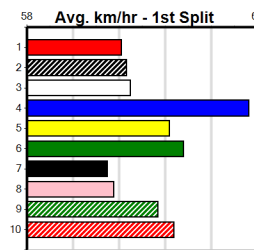

SHIMA SHINE AT STUD

Distance: 400m, Race Type: Tier 3 - Grade 6, Total Prizemoney: $1,530
1st: $1,000, 2nd: $320, 3rd: $160, 4th: $50

TOMMY FROM MARS (7) turned in a strong performance two runs back and he looks very well graded in this event. SHINY NEW TOY (10) gets a start from box 4, right in this. HAY RILEY (8) is never far away, he is a good anchor for the top three.

Watchdog Tips: 7 10 8 3 Bet: Win 7

ASIA (NSW)[6] Slow early, can push up the track, tough ask $21.00
W Bitch Jun-21 Sire: ORSON ALLEN Dam: MAGIC GYPSY
Trainer: Steve Kaltzis (Shady Creek)
Winning Distances: < 300m (0) 300 - 399m (2) 400 - 499m (0) 500 - 599m (0) 600 - 699m (0) > 700m (0)
Box History table and Prize Best Starts Trk/Dts APM

COME CATCH ME [6] Needs to lead, flat patch mid race, tested $12.00
BK Bitch Feb-21 Sire: NITRO BURST Dam: MUZA'S ANGEL
Trainer: Yvonne Andrews (Kilmany)
Winning Distances: < 300m (0) 300 - 399m (0) 400 - 499m (1) 500 - 599m (1) 600 - 699m (0) > 700m (0)
Box History table and Prize Best Starts Trk/Dts APM

BRINDLE CHIC [6] Improving type, settles on the speed, respect $4.60
BD Bitch Jan-22 Sire: TOMMY SHELBY Dam: FLORAL LACE
Trainer: John Musselwhite (Lindenow)
Winning Distances: < 300m (0) 300 - 399m (1) 400 - 499m (1) 500 - 599m (0) 600 - 699m (0) > 700m (0)
Box History table and Prize Best Starts Trk/Dts APM

ANNIE MIKADO [6] *** SCRATCHED *** $6.50
BK Bitch Dec-21 Sire: ASTON DEE BEE Dam: ZEMIRA MIKADO
Trainer: Paul Jones (Hoddles Creek)
Winning Distances: < 300m (0) 300 - 399m (2) 400 - 499m (0) 500 - 599m (0) 600 - 699m (0) > 700m (0)
Box History table and Prize Best Starts Trk/Dts APM

SHE'S VERSACE [6] Steady record here, drawn to find bother, tested $21.00
BE Bitch May-22 Sire: ZIPPING GARTH Dam: DREAMY EYES
Trainer: Christian Wilk (Tanjil South)
Winning Distances: < 300m (0) 300 - 399m (2) 400 - 499m (0) 500 - 599m (0) 600 - 699m (0) > 700m (0)
Box History table and Prize Best Starts Trk/Dts APM