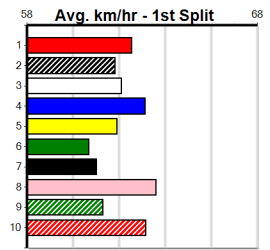

HARD STYLE RICO AT STUD

Distance: 400m, Race Type: Grade 5 T3, Total Prizemoney: $1,530
1st: $1,000, 2nd: $320, 3rd: $160, 4th: $50

GLYOS MOVE (1) is better than her form reads and she goes well here. WHY NOT LILAH (6) can run a cheeky race. HEAVY LOAD (4) should start the fav, but is better drawn out wide.

Watchdog Tips: 1 6 4 5 Bet: Win 1

Form Box Wgt Dist Track Date Time BON Margin 1st/2nd (Time) PIR Checked Comment W/R Split 1 S/P Grade

GLYOS MOVE [5] Great record here, draw helps, top hope $3.70
Owner(s): S Kipirtidis
Winning Distances: < 300m (0) 300 - 399m (0) 400 - 499m (7) 500 - 599m (0) 600 - 699m (0) > 700m (0)
Trainer: Stavros Kipirtidis (Cranbourne So)

BRAEMAR SHEENA [5] Steady PB here, lacking confidence, tough ask $4.20
Owner(s): Y Cassidy
Winning Distances: < 300m (0) 300 - 399m (0) 400 - 499m (3) 500 - 599m (0) 600 - 699m (0) > 700m (0)
Trainer: Yvonne Cassidy (Valencia Creek)

RAW PANIC [5] Struggled for some time now, look to others $100.0
Owner(s): J Shill
Winning Distances: < 300m (1) 300 - 399m (2) 400 - 499m (2) 500 - 599m (0) 600 - 699m (0) > 700m (0)
Trainer: Jess Grima (Lang Lang)

HEAVY LOAD [5] Prefer out wide but can show early pace, respect $2.00
Owner(s): C Kas
Winning Distances: < 300m (0) 300 - 399m (1) 400 - 499m (6) 500 - 599m (0) 600 - 699m (0) > 700m (0)
Trainer: Corry Kas (Lynbrook)

WHY NOT EMILY [5] Capable but wide runner inside is a worry, risky $8.00
Owner(s): G Carter
Winning Distances: < 300m (0) 300 - 399m (2) 400 - 499m (2) 500 - 599m (0) 600 - 699m (0) > 700m (0)
Trainer: Leigh Carter (Devon Meadows)

1

2

3

4

5