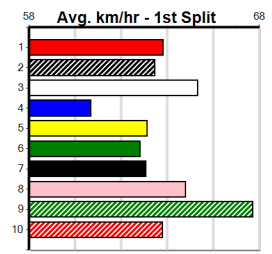

SENNACHIE AT STUD

Distance: 400m, Race Type: Grade 5 T3, Total Prizemoney: $1,530
1st: $1,000, 2nd: $320, 3rd: $160, 4th: $50

ASTON BEAUFORT (1) returned to form with a strong 22.55 Ballarat win and he looks very well graded again. INTER BEAST BOY (8) has the speed to cross and lead and he will give a nice sight. WHITE SNOW (4) can charge to the line.

Watchdog Tips: 1 8 4 3 Bet: Win 1

ASTON BEAUFORT [5] Returned to form two runs back, go close $3.40
Owner(s): T Whitford
Sire: FLYING PENSKE Dam: ASTON TARA
Trainer: Trevor Whitford (Willow Grove)
Winning Distances: < 300m (0) 300 - 399m (1) 400 - 499m (4) 500 - 599m (0) 600 - 699m (0) > 700m (0)
Winning Weights: 32.7(1) 33.2(1) 33.3(1) 33.5(1) 34.2(1)
Box History table and Prize Best Starts table included.

JAY JAY LOPEZ [5] Goes well here but can push wide, place $4.60
Owner(s): S Combridge
Sire: BEWILDERING Dam: CHIQUITA LOPEZ
Trainer: Sharyn Combridge (Junction Villa)
Winning Distances: < 300m (0) 300 - 399m (1) 400 - 499m (10) 500 - 599m (0) 600 - 699m (0) > 700m (0)
Winning Weights: 27.6(2) 27.8(1) 27.9(1) 28.0(1) 28.1(1) 28.2(3) 28.4(2)
Box History table and Prize Best Starts table included.

BUDDY BLUE [5] Looks the leader, will get tired, still respect $8.00
Owner(s): B Garrick
Sire: BAROOGA BRETT Dam: BALKAN DOTTI
Trainer: Bethany Garrick (Devon Meadow)
Winning Distances: < 300m (0) 300 - 399m (1) 400 - 499m (2) 500 - 599m (0) 600 - 699m (0) > 700m (0)
Winning Weights: 29.5(1) 29.6(1) 29.8(1)
Box History table and Prize Best Starts table included.

WHITE SNOW [5] Can unwind a strong finish, threat with luck $12.00
Owner(s): J Belsham
Sire: DJAYS OCTANE Dam: LEKTRA MISS
Trainer: Julie Belsham (Longwarry)
Winning Distances: < 300m (0) 300 - 399m (3) 400 - 499m (0) 500 - 599m (0) 600 - 699m (0) > 700m (0)
Winning Weights: 24.6(1) 25.4(1) 25.8(1)
Box History table and Prize Best Starts table included.

FURIOUS ANGEL [5] Talented but very hard to follow, next time $7.50
Owner(s): S Lithgow
Sire: FERNANDO BALE Dam: KOUTA AND CREAM
Trainer: Sean Lithgow (Devon Meadows)
Winning Distances: < 300m (0) 300 - 399m (5) 400 - 499m (7) 500 - 599m (0) 600 - 699m (0) > 700m (0)
Winning Weights: 24.4(1) 24.6(1) 24.9(1) 25.1(1) 25.2(1) 25.3(1) 25.4(2) 25.6(1) 25.7(1) 26.1(2)
Box History table and Prize Best Starts table included.