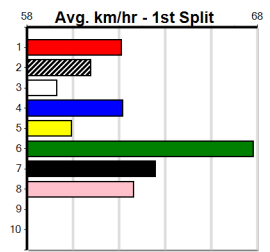

PHOTO MAN AT STUD

Distance: 400m, **Race Type:** Tier 3 - Maiden, **Total Prizemoney:** $1,530
1st: $1,000, 2nd: $320, 3rd: $160, 4th: $50

Race lacks depth and if SIN CITY MARV (7) can repeat his performance when placed here last time, he should prove too strong in the run home. INTER ROUGE (6) has the speed to lead but she always seems to find one of two better in the final stages.

Watchdog Tips: [7] [6] [1] [2] **Bet:** Box Trifecta 1,6,7 ($10 for 166.67%)

Form Box	Wgt Dist Track	Date	Time	BON	Margin	1st/2nd (Time)	PIR	Checked	Comment	WR	Split 1	S/P	Grade

1

MY BLAZE [M]										$4.60		
BK Bitch Nov-20 Sire: MY REDEEMER Dam: SHIMA BLAZE Owner(s): E Cortese Trainer: Ebony Cortese (Devon Meadows) Winning Distances: < 300m (0) 300 - 399m (0) 400 - 499m (0) 500 - 599m (0) 600 - 699m (0) > 700m (0) Winning Weights: <table border="0" style="width:100%; font-size: small;"> <tr><td>2nd (6)</td><td>27.9</td><td>400</td><td>WGL</td><td>R4</td><td>10-Jan-23</td><td>22.93</td><td>22.52</td><td>3.25L</td><td>MARCIA HOOK (22.71)</td><td>M/32</td><td>. . . . .</td><td>8.64</td><td>$5.00 M</td></tr> <tr><td>5th (3)</td><td>28.1</td><td>400</td><td>WGL</td><td>R1</td><td>17-Jan-23</td><td>23.20</td><td>22.50</td><td>7.00L</td><td>ROSIE LA LA (22.74)</td><td>M/45</td><td>. . . . .</td><td>8.70</td><td>$3.60 M</td></tr> <tr><td>8th (6)</td><td>27.9</td><td>460</td><td>WGL</td><td>R2</td><td>29-Jan-23</td><td>27.12</td><td>25.83</td><td>6.00L</td><td>NICOLA ROSE (26.73)</td><td>Q/578</td><td>. . . . .</td><td>6.78</td><td>$12.10 M</td></tr> <tr><td>2nd (1)</td><td>27.9</td><td>460</td><td>WGL</td><td>R3</td><td>02-Feb-23</td><td>26.64</td><td>26.29</td><td>0.75L</td><td>ROCKY DINGO (26.60)</td><td>Q/122</td><td>. . . . .</td><td>6.61</td><td>$5.80 M</td></tr> <tr><td>5th (6)</td><td>27.4</td><td>400</td><td>WGL</td><td>R3</td><td>09-Feb-23</td><td>23.97</td><td>22.79</td><td>13.00L</td><td>RUMOUR NOT FACT (23.07)</td><td>M/77</td><td>. . . . .</td><td>8.92</td><td>$2.70 T3-M</td></tr> <tr><td>5th (1)</td><td>26.6</td><td>400</td><td>WGL</td><td>R2</td><td>16-Feb-23</td><td>23.74</td><td>22.12</td><td>14.00L</td><td>NINA INFERNO (22.82)</td><td>M/55</td><td>. . . . .</td><td>9.07</td><td>$2.90 T3-M</td></tr> <tr><td>ST (-)</td><td>27.7</td><td>400</td><td>WGL</td><td></td><td>30-Nov-23</td><td>23.46</td><td></td><td>0.01L</td><td>Trial Cleared</td><td>M</td><td>. . . . .</td><td></td><td>. ST</td></tr> <tr><td>5th (8)</td><td>28.8</td><td>400</td><td>WGL</td><td>R9</td><td>04-Apr-24</td><td>23.57</td><td>22.65</td><td>8.00L</td><td>HARAJUKU LASS (23.04)</td><td>M/65</td><td>. . . . .</td><td>8.82</td><td>$4.70 T3-RW</td></tr> </table> Last 3 wins NOT included above										<table border="1" style="width:100%; border-collapse: collapse;"> <tr><th colspan="8">Box History</th></tr> <tr><th>Bx</th><th>1st</th><th>2nd</th><th>3rd</th><th>4th</th><th>5th</th><th>6th</th><th>7th</th><th>8th</th></tr> <tr><td>1</td><td>1</td><td>1</td><td>1</td><td>1</td><td>1</td><td></td><td></td><td></td></tr> <tr><td>2</td><td></td><td></td><td></td><td></td><td></td><td></td><td></td><td></td></tr> <tr><td>3</td><td></td><td></td><td></td><td>1</td><td></td><td></td><td></td><td></td></tr> <tr><td>4</td><td></td><td></td><td></td><td></td><td></td><td></td><td></td><td></td></tr> <tr><td>5</td><td></td><td></td><td></td><td></td><td></td><td></td><td></td><td></td></tr> <tr><td>6</td><td></td><td>2</td><td></td><td></td><td>1</td><td></td><td></td><td>1</td></tr> <tr><td>7</td><td></td><td></td><td></td><td></td><td></td><td></td><td></td><td></td></tr> <tr><td>8</td><td></td><td></td><td></td><td></td><td>1</td><td></td><td></td><td>1</td></tr> <tr><td colspan="8">Prize Best</td><td>$1440.00</td></tr> <tr><td colspan="8">Starts</td><td>NBT</td></tr> <tr><td colspan="8">Trk/Dts</td><td>10-0-3-0</td></tr> <tr><td colspan="8">APM</td><td>6-0-1-0 29</td></tr> </table>		

2

FOXY LADY SONG [M]										$11.00		
BK Bitch Jul-20 Sire: AUSSIE INFRARED Dam: SAW BLAZE Owner(s): S Kipirtidis Trainer: Stavros Kipirtidis (Cranbourne So) Winning Distances: < 300m (0) 300 - 399m (0) 400 - 499m (0) 500 - 599m (0) 600 - 699m (0) > 700m (0) Winning Weights: <table border="0" style="width:100%; font-size: small;"> <tr><td>3rd (3)</td><td>27.9</td><td>400</td><td>WGL</td><td>R3</td><td>11-Jan-24</td><td>23.39</td><td>22.45</td><td>3.5L</td><td>WOODSIDE CRUISER (23.16)</td><td>Q/54</td><td>. . . . .</td><td>8.70</td><td>$35.00 M</td></tr> <tr><td>4th (8)</td><td>27.9</td><td>400</td><td>WGL</td><td>R2</td><td>18-Jan-24</td><td>23.79</td><td>22.70</td><td>6.00L</td><td>PENDLEBURY PIE (23.40)</td><td>S/43</td><td>. . . . .</td><td>8.79</td><td>$17.60 T3-M</td></tr> <tr><td>4th (6)</td><td>27.8</td><td>400</td><td>WGL</td><td>R1</td><td>25-Jan-24</td><td>24.11</td><td>22.82</td><td>10.00L</td><td>ROMAN EMPIRE (23.42)</td><td>M/45</td><td>. . . . .</td><td>8.78</td><td>$26.90 T3-M</td></tr> <tr><td>7th (3)</td><td>28.1</td><td>400</td><td>WGL</td><td>R2</td><td>01-Feb-24</td><td>24.00</td><td>22.58</td><td>14.00L</td><td>OUR MABEL (23.04)</td><td>M/88</td><td>. . . . .</td><td>8.93</td><td>$33.00 T3-M</td></tr> <tr><td>3rd (1)</td><td>27.7</td><td>400</td><td>WGL</td><td>R3</td><td>22-Feb-24</td><td>23.29</td><td>22.69</td><td>0.25L</td><td>AVERAGE JOE (23.27)</td><td>M/46</td><td>. . . . .</td><td>8.64</td><td>$29.50 M</td></tr> <tr><td>5th (1)</td><td>27.7</td><td>400</td><td>WGL</td><td>R2</td><td>14-Mar-24</td><td>23.61</td><td>22.79</td><td>3.25L</td><td>BRAEMAR MOLLY (23.40)</td><td>M/86</td><td>. . . . .</td><td>9.09</td><td>$30.80 T3-M</td></tr> <tr><td>4th (5)</td><td>28.1</td><td>460</td><td>WGL</td><td>R2</td><td>28-Mar-24</td><td>26.72</td><td>25.74</td><td>6.50L</td><td>OH LANA (26.27)</td><td>S/775</td><td>. . . . .</td><td>6.91</td><td>$87.80 T3-M</td></tr> <tr><td>3rd (6)</td><td>27.2</td><td>400</td><td>WGL</td><td>R2</td><td>04-Apr-24</td><td>23.41</td><td>22.65</td><td>6.50L</td><td>CHILLI PEPPER (22.98)</td><td>S/66</td><td>. . . . .</td><td>9.01</td><td>$13.60 T3-M</td></tr> </table> Last 3 wins NOT included above										<table border="1" style="width:100%; border-collapse: collapse;"> <tr><th colspan="8">Box History</th></tr> <tr><th>Bx</th><th>1st</th><th>2nd</th><th>3rd</th><th>4th</th><th>5th</th><th>6th</th><th>7th</th><th>8th</th></tr> <tr><td>1</td><td></td><td></td><td>1</td><td>2</td><td>2</td><td></td><td></td><td>1</td></tr> <tr><td>2</td><td></td><td></td><td></td><td></td><td>1</td><td></td><td></td><td>1</td></tr> <tr><td>3</td><td></td><td></td><td>2</td><td>2</td><td></td><td>1</td><td>2</td><td>1</td></tr> <tr><td>4</td><td></td><td></td><td>1</td><td>1</td><td></td><td></td><td></td><td></td></tr> <tr><td>5</td><td></td><td></td><td></td><td>1</td><td>2</td><td>1</td><td>1</td><td>1</td></tr> <tr><td>6</td><td></td><td></td><td>1</td><td>1</td><td></td><td></td><td></td><td>1</td></tr> <tr><td>7</td><td></td><td></td><td></td><td></td><td>1</td><td>1</td><td>3</td><td></td></tr> <tr><td>8</td><td></td><td></td><td></td><td>2</td><td></td><td></td><td></td><td>1</td></tr> <tr><td colspan="8">Prize Best</td><td>$1590.00</td></tr> <tr><td colspan="8">Starts</td><td>NBT</td></tr> <tr><td colspan="8">Trk/Dts</td><td>39-0-0-6</td></tr> <tr><td colspan="8">APM</td><td>28-0-0-6 694</td></tr> </table>