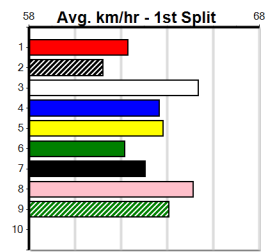

NATIONAL GREYHOUND ADOPTION MONTH

Distance: 460m, Race Type: Grade 5 T3, Total Prizemoney: $1,530
1st: $1,000, 2nd: $320, 3rd: $160, 4th: $50

HOT LIPS (6) will need some luck early but she can flick through the gears mid race and she looks well graded. UPTIGHT (4) owns a sizzling 25.76 PB here and he will be charging to the line. DARNUM DIVA (8) can lose focus but has the talent.

Watchdog Tips: 6 4 8 7 Bet: Win 6

FREE FALLING [5] Better suited around Traralgon, prefer others $14.00
RF Dog Feb-21 Sire: BERNARDO Dam: RADIANT ANGEL
Owner(s): C Mackie
Trainer: Leon Lacy (Noble Park)

SWEET NUGGET [5] Capable but will try and push wide, risky $12.00
BK Dog Feb-22 Sire: ZAMBORA BROCKIE Dam: SHE'S A BLAZIN'
Owner(s): M Droog
Trainer: Ricky Jarvis (Tyers)

INTER TRIGON [5] Likely to find early bother, prefer others $16.00
BK Dog Sep-21 Sire: AUSSIE INFRARED Dam: INTER SANTINA
Owner(s): TONY AND JOE (SYN), T Interligi, J Interligi
Trainer: Joe Interligi (Dandenong North)

UPTIGHT [5] Quick PB here, can charge late, main danger $3.60
BD Dog Jan-22 Sire: SUPERIOR PANAMA Dam: JUST WINS BOSS
Owner(s): M Italia
Trainer: Michael Italia (Pearcedale)

DAN DAN [5] Relies on luck but has the talent, place claims $6.50
RBD Dog Apr-20 Sire: ZINZAN BROOKE Dam: AVATAR SPARKLE
Owner(s): Geisler Family (SYN), G Geisler, H Geisler
Trainer: Kate Gorman (Tanjil South)