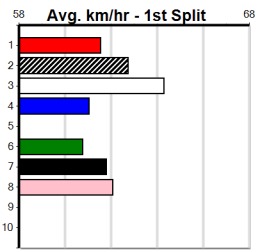

VIATEK

Distance: 400m, Race Type: Tier 3 - Maiden, Total Prizemoney: $1,530
1st: $1,000, 2nd: $320, 3rd: $160, 4th: $50

SKY BLAZER (5) should have the speed to settle in the top three and she may prove too powerful for these late. APPLE PIE GIRL (3) has been consistent to date and she will keep the pressure on the five throughout. SPINNING STARS (2) can improve

Watchdog Tips: 5 3 2 4 Bet: Box Trifecta 2,3,4,5 ($10 for 41.67%)

1

UNINHABITED MAN [M] One paced to date, gets buried back early, no **$16.00**

BE Dog Apr-21 Sire: BLOW DRY Dam: MISS ELOISE
Owner(s): TWENTY YEARS (SYN), G Howell, M Carlstrom, G Beattie, B Melbourne
Winning Distances: < 300m (0) 300 - 399m (0) 400 - 499m (0) 500 - 599m (0) 600 - 699m (0) > 700m (0)
Trainer: Geoffrey Howell (Pearcedale)

Winning Weights:

Pos	Dist	Wgt	Track	Race	Date	Time	BON	Margin	1st/2nd (Time)	PIR	Checked	Comment	WR	Split 1	S/P	Grade
4th (8)	32.3	400	WGL	R1	08-Jun-23	23.65	23.01	5.50L	MEGA BANJO (23.28)	S/43	. . .			8.77	$9.50	T3-M
6th (4)	31.7	460	WGL	R3	18-Jun-23	27.07	25.90	6.00L	RARE TARRA (26.67)	S/665	. . .			6.75	$18.80	M
7th (4)	32.7	300	HVL	R3	02-Aug-23	17.34	16.44	12.00	DESTRUCTIVELY (16.56)	S/7	. . .			4.21	$56.00	MH
5th (3)	33.3	460	WGL	R1	31-Aug-23	27.65	26.53	12.00	NEED YOU NOW (26.87)	S/554	. . .			6.86	$36.50	T3-M
5th (1)	32.8	460	WGL	R9	07-Sep-23	27.13	26.03	4.50L	SURF'S UP (26.82)	S/554	. . .			6.80	$43.70	M
5th (2)	32.8	350	HVL	R2	20-Oct-23	20.56	19.51	12.00	IT'S A RUNAWAY (19.73)	S/6	. . .			7.09	$25.70	T3-M
5th (1)	34.0	400	WGL	R1	23-Nov-23	23.60	22.64	9.50L	UPPER'S FLYER (22.94)	M/44	. . .			8.69	$14.70	M
5th (1)	32.9	400	WGL	R2	04-Apr-24	23.57	22.65	8.50L	CHILLI PEPPER (22.98)	Q/33	. . .			8.69	$13.90	T3-M

Last 3 wins NOT included above

Box History								
Bx	1st	2nd	3rd	4th	5th	6th	7th	8th
1					3			
2					1	1		
3					1			
4						1	1	
5								
6								
7								
8				1	1	1		

Prize	$80.00
Best	NBT
Starts	11-0-0-0
Trk/Dts	6-0-0-0
APM	16

2

SPINNING STARS [M] Good early burn, getting stronger, major player **$6.00**

BK Bitch Apr-22 Sire: SHIMA SHINE Dam: CHUN LI
Owner(s): Vi Alskar Hundar (SYN), A Lie, J Sharp
Winning Distances: < 300m (0) 300 - 399m (0) 400 - 499m (0) 500 - 599m (0) 600 - 699m (0) > 700m (0)
Trainer: Dylan Sharp (Lara)

Winning Weights:

Pos	Dist	Wgt	Track	Race	Date	Time	BON	Margin	1st/2nd (Time)	PIR	Checked	Comment	WR	Split 1	S/P	Grade
6th (4)	24.7	350	TRA	R1	06-Mar-24	20.84	19.86	15.00	BLUE OPAL ROCKS (19.86)	M/55	. . .			6.93	$6.90	M
6th (2)	24.4	400	GEL	R1	15-Mar-24	24.03	22.46	18.00	BLAZER BALE (22.79)	M/56	. . .			8.93	$17.90	M
6th (1)	24.7	400	GEL	R2	26-Mar-24	23.49	22.68	7.00L	CLIFFORD BALE (23.02)	M/63	. . .			8.78	$22.70	M
3rd (1)	24.5	400	WGL	R3	04-Apr-24	23.42	22.65	2.00L	VALENCIA TILLY (23.29)	M/11	. . .			8.68	$4.50	T3-M

Last 3 wins NOT included above

Box History								
Bx	1st	2nd	3rd	4th	5th	6th	7th	8th
1			1					
2						1		
3								
4								
5						1		
6								
7								
8								

Prize	$160.00
Best	NBT
Starts	4-0-0-1
Trk/Dts	1-0-0-1
APM	160

3