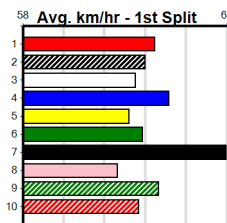

SPORTSBET NOBODY DOES IT EASIER

Distance: 515m, Race Type: Mixed 6/7, Total Prizemoney: $8,785
1st: $5,900, 2nd: $1,820, 3rd: $915, 4th: $150

1

6:04PM
(VIC time)

FLYING DINAR (1) is drawn to hold the early lead and a repeat of last weeks 29.59 run sees her score again. FERGUS ZULU (4) has a big motor but his box manners can let him down at times, while TAKUMI BALE (3) should pressure the red throughout.

Watchdog Tips: 1 4 3 5 **Bet:** Win 1

1 FLYING DINAR [6] *Drawn to lead, runs time, will prove hard to catch*
BK B Jul-22 **ASTON RUPEE** **FLYING SMOOTH** **$2.20**
Trainer: Kim Erenshaw (Junction Village)
2nd (2) 30.4 515 SAP R1 17-Mar-24 29.78 29.41 1.00LBEAUTIFUL STORY (29.72) M/2222 . . . . 5.28 $2.30 M
1st (7) 30.5 515 SAP R1 24-Mar-24 29.83 29.45 3.75LPRIMO TONIC (30.08) M/2211 . . . . SW . 5.20 $1.70 M
5th (8) 30.4 515 SAN R2 28-Mar-24 30.11 29.45 7.50L DUCKWORTH (29.59) M/5776 . . . . . 5.22 $8.50 X67
1st (5) 30.2 515 SAN R1 04-Apr-24 29.59 29.15 4.50L TAKUMI BALE (29.89) Q/1111 . . . . SW . 5.15 $2.30 7

Winning Boxes

1	2	3	4	5	6	7	8
				1		1	
Prize					$9,480.00		
Best					29.59		
Starts					6-2-2-0		
Trk/Dst					5-2-2-0		
APM					$8980		

2 ASTON APATITE [6] *Strong type, can follow the red early, place*
BK B Dec-21 **FERNANDO BALE** **ASTON CRYSTAL** **$12.00**
Trainer: Lachlan Scott (Tatura)
4th (6) 26.4 390 SHP R3 14-Mar-24 23.29 22.13 13.00L GREEN FLATE (22.39) M/74 . . . . . 8.67 $6.00 7
1st (8) 26.7 450 SHP R7 21-Mar-24 25.54 25.54 0.05L DELATITE BEAST (25.54) M/242 . . . . . 6.66 $4.20 T3-RW
3rd (6) 26.4 525 MEP R4 03-Apr-24 30.62 29.91 5.00L BUN TORNADO (30.28) M/5554 . . . . . 5.31 $29.60 X67H
5th (7) 26.4 515 SAP R9 07-Apr-24 30.25 29.34 7.00L ASTON GOZO (29.78) M/4655 . . . . . 5.25 $7.40 RW

Winning Boxes

1	2	3	4	5	6	7	8
1							1
Prize					$4,005.00		
Best					NBT		
Starts					20-2-2-5		
Trk/Dst					1-0-0-0		
APM					$2975		

3 TAKUMI BALE (NSW)[7] *Pressures the red throughout, getting stronger*
BD D Feb-22 **DROOPYS SYDNEY** **WINNIE ALLEN** **$6.00**
Trainer: Thomas Dailly (Anakie)
2nd (1) 32.1 450 BAL R1 06-Mar-24 25.58 24.91 0.75L GEANI BALE (25.53) M/112 . . . . . 6.57 $6.80 MF
4th (7) 31.6 525 MEP R1 13-Mar-24 31.23 30.03 10.00L UNREAL MISS (30.54) S/4444 . . . . . 5.26 $3.80 MH
1st (6) 31.6 450 BAL R1 27-Mar-24 25.48 24.85 0.05L REV PENNY (25.49) M/211 . . . . . 6.71 $6.70 M
2nd (4) 31.6 515 SAN R1 04-Apr-24 29.89 29.15 4.50L FLYING DINAR (29.59) M/2222 . . . . . 5.20 $6.90 7

Winning Boxes

1	2	3	4	5	6	7	8
				1			
Prize					$4,845.00		
Best					NBT		
Starts					9-1-3-0		
Trk/Dst					1-0-1-0		
APM					$4591		

4 FERGUS ZULU [6] *Huge talent but risky at box rise, danger if steps*
BD D Sep-21 **ORSON ALLEN** **CYCLONE JEBEL** **$4.00**
Trainer: Jason Thompson (Pearcedale)
2nd (1) 33.6 515 SAN R1 22-Feb-24 29.91 29.48 5.00L SHREWD STICKER (29.56) M/4333 . . . . . 5.18 $2.20 7
3rd (5) 33.4 485 HOR R3 27-Feb-24 27.32 26.71 3.00L MIGHTY QUINN (27.12) M/212 . . . . . 6.74 $1.80 RWH
1st (7) 33.7 460 GEL R3 29-Mar-24 26.19 25.69 1.25L HADWIN BALE (26.28) M/532 . . . . . 6.74 $2.00 X67
3rd (6) 33.4 450 BAL R3 03-Apr-24 25.87 25.18 6.50L HADWIN BALE (25.44) M/456 . . . . . 6.69 $3.30 X67

Winning Boxes

1	2	3	4	5	6	7	8
				1			
Prize					$8,145.00		
Best					NBT		
Starts					9-2-4-2		
Trk/Dst					2-0-1-0		
APM					$5734