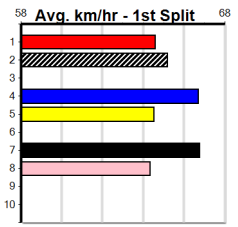

HARRISON DAWSON MAY 16

Distance: 515m, Race Type: Free For All, Total Prizemoney: \$9,055
1st: \$6,100, 2nd: \$1,870, 3rd: \$935, 4th: \$150

9

8:58PM

(VIC time)

ELITE ALEX (7) would prefer a rails draw but this race lacks genuine early pace, so he should have no trouble crossing. BUDDY MONELLI (5) has the class edge and he can settle on the heels of 'Alex'. DUNDEE REBEL (1) loves this circuit.