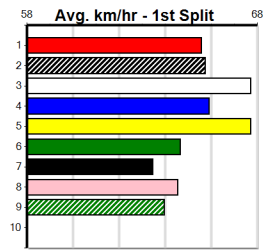

SAPPHIRE CROWN MAY 16

Distance: 515m, Race Type: Grade 5, Total Prizemoney: $8,785
1st: $5,900, 2nd: $1,820, 3rd: $915, 4th: $150

HUNTER RIOT (3) settles outside of the red in the initial stages before assuming control off the back straight. ASTON NERO (5) relies on luck he has a nice turn of foot and he will appreciate the lack of pace out wide. WHODAT SHANLYN (7) charges late

Watchdog Tips: 3 5 7 1 Bet: Win 3

NASHVILLE BALE (NSW)[5] Can lead initially but will cop pressure, place $4.60
WBEBD Dog Mar-22 Sire: DROOPYS SYDNEY Dam: DYNA UNI
Owner(s): B Wheeler
Trainer: Thomas Dailly (Anakie)

FLED THE SCENE [5] Likely to get buried back mid race, tough ask $16.00
BK Dog Dec-21 Sire: FERNANDO BALE Dam: ELUSIVE JEWEL
Owner(s): N Beltran
Trainer: Graham Glass (Kyabram)

HUNTER RIOT [5] Settles on the pace, strong late, go close $3.60
BK Dog Jul-21 Sire: FERNANDO BALE Dam: MYSTIC RIOT
Owner(s): S Camden-bermingham
Trainer: Colin Bermingham (Mount Mercer)

GEORGIE BALE (NSW)[5] Racing well but this class may test, next time $10.00
WF Bitch Jan-21 Sire: ORSON ALLEN Dam: QUIP ALLEN
Owner(s): B Wheeler
Trainer: Mark Delbridge (Balliang)

ASTON NERO (NSW)[5] Explodes soon after box rise, danger with luck $8.00
BK Dog Feb-22 Sire: AUSSIE INFRARED Dam: FANTASTIC DOTTY
Owner(s): R Borda
Trainer: Ian Garland (Longlea)