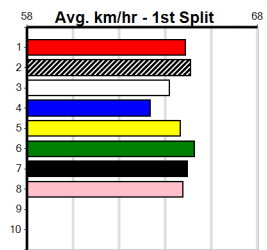

SANDOWN CUPMAY 24

Distance: 595m, Race Type: Grade 5, Total Prizemoney: $10,095
1st: $6,800, 2nd: $2,095, 3rd: $1,050, 4th: $150

GO SEEK REECE (5) should win the race to the first bend and he can break them up in the middle stages. POMMEL BOY (1) is drawn to settle in the top three and he will be there to strike rate. IRISH MILLIE (2) just needs to avoid crowding early on

Watchdog Tips: 5 1 2 8 Bet: Win 5

Race card for POMMEL BOY [5]. Includes details on sire (FERNANDO BALE), dam (PRINCESS KIWI), winning distances, and a box history table.

Race card for IRISH MILLIE [5]. Includes details on sire (MY REDEEMER), dam (THURLES PRINCESS), winning distances, and a box history table.

Race card for IDYLLIC LUTHER [5]. Includes details on sire (ALLEN DEED), dam (PENELOPES CRUZ), winning distances, and a box history table.

Race card for FIGHTING BOXER [5]. Includes details on sire (ASTON DEE BEE), dam (DYNA FAME), winning distances, and a box history table.

Race card for GO SEEK REECE [5]. Includes details on sire (BARCIA BALE), dam (GO SEEK HEIDI), winning distances, and a box history table.