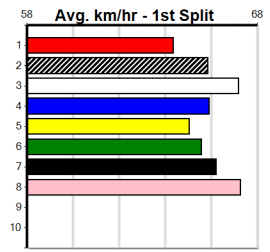

GREYHOUNDS ENTERTAINMENT

Distance: 595m, Race Type: Mixed 4/5, Total Prizemoney: $10,375
1st: $7,000, 2nd: $2,150, 3rd: $1,075, 4th: $150

JAMIE BALE (1) is having his 1st go over this journey but he should hold the top early and he gives the indication this trip will suit. OSPREY ATHENA (8) has the class edge and she has the pace to cross early. EARLETTA BALE (4) can cause an upset.

Watchdog Tips: 1 8 4 2 Bet: Win 1

Race card for JAMIE BALE (NSW)[5]. Includes details on owner (B Wheeler), winning distances, weights, and a list of recent race results with times and positions.

Race card for ASTON MICHIGAN [5]. Includes details on owner (R Borda), winning distances, weights, and a list of recent race results with times and positions.

Race card for SERENE EQUITY (WA)[5]. Includes details on owner (S Smith, A Langton), winning distances, weights, and a list of recent race results with times and positions.

Race card for EARLETTA BALE (NSW)[4]. Includes details on owner (B Wheeler), winning distances, weights, and a list of recent race results with times and positions.

Race card for ROCK ME ROCCO [4]. Includes details on owner (R Haines), winning distances, weights, and a list of recent race results with times and positions.