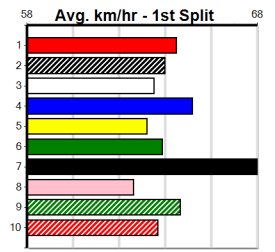

1

6:04PM

(VIC time)

Distance: 515m, Race Type: Mixed 6/7, Total Prizemoney: $8,785
1st: $5,900, 2nd: $1,820, 3rd: $915, 4th: $150

FLYING DINAR (1) is drawn to hold the early lead and a repeat of last weeks 29.59 run sees her score again. FERGUS ZULU (4) has a big motor but his box manners can let him down at times, while TAKUMI BALE (3) should pressure the red throughout.

Watchdog Tips: 1 4 3 5 Bet: Win 1

Race card for FLYING DINAR [6]. Includes details: BK Bitch, Jul-22, Sire: ASTON RUPEE, Dam: FLYING SMOOTH, Trainer: Kim Erenshaw. Winning Distances: < 300m (0) 300 - 399m (0) 400 - 499m (0) 500 - 599m (2) 600 - 699m (0) > 700m (0). Winning Weights: 30.2(1) 30.5(1). Box History table and Prize Best $9480.00.

Race card for ASTON APATITE [6]. Includes details: BK Bitch, Dec-21, Sire: FERNANDO BALE, Dam: ASTON CRYSTAL, Trainer: Lachlan Scott (Tatura). Winning Distances: < 300m (0) 300 - 399m (1) 400 - 499m (1) 500 - 599m (0) 600 - 699m (0) > 700m (0). Winning Weights: 26.1(1) 26.7(1). Box History table and Prize Best $4005.00.

Race card for TAKUMI BALE (NSW)[7]. Includes details: BD Dog, Feb-22, Sire: DROOPYS SYDNEY, Dam: WINNIE ALLEN, Trainer: Thomas Dailly (Anakie). Winning Distances: < 300m (0) 300 - 399m (0) 400 - 499m (1) 500 - 599m (0) 600 - 699m (0) > 700m (0). Winning Weights: 31.6(1). Box History table and Prize Best $4845.00.

Race card for FERGUS ZULU [6]. Includes details: BD Dog, Sep-21, Sire: ORSON ALLEN, Dam: CYCLONE JEBEL, Trainer: Jason Thompson (Pearcedale). Winning Distances: < 300m (0) 300 - 399m (0) 400 - 499m (2) 500 - 599m (0) 600 - 699m (0) > 700m (0). Winning Weights: 33.3(1) 33.7(1). Box History table and Prize Best $8145.00.

Race card for REITERATE [7]. Includes details: WBK Dog, Jul-22, Sire: FERNANDO BALE, Dam: SILKEN, Trainer: Jeffrey Britton (Anakie). Winning Distances: < 300m (0) 300 - 399m (0) 400 - 499m (1) 500 - 599m (0) 600 - 699m (0) > 700m (0). Winning Weights: 31.9(1). Box History table and Prize Best $2280.00.