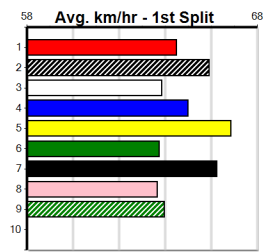

NATIONAL GREYHOUND ADOPTION MONTH

Distance: 515m, Race Type: Grade 5, Total Prizemoney: $8,785
1st: $5,900, 2nd: $1,820, 3rd: $915, 4th: $150

WINSTON TOWN (5) is the most reliable beginner in the race and he should have a big break mid race. ETHANOL UNLEADED (6) is a strong type and he should get a nice cart across early on. SHAKE AND BAKE (8) is still learning but has talent.

Watchdog Tips: 5 6 8 1 Bet: Box Trifecta 1,5,6,8 ($10 for 41.67%)

BLACK SAIL [5] Powerful type, drawn to settle closer, respect $4.60
RF Dog May-20 Sire: SUPERIOR PANAMA Dam: TRIXTA ROX
Trainer: Ned Mcdonald (Pearcedale)
Winning Distances: < 300m (0) 300 - 399m (0) 400 - 499m (1) 500 - 599m (16) 600 - 699m (0) > 700m (0)
Box History table and Prize Best Starts table included.

DOWNSTREAM [5] Needs to lead, will get tired, place preferred $10.00
BD Dog Mar-20 Sire: FERNANDO BALE Dam: CHAMPAGNE LUXE
Trainer: Dale Chapman (Anakie)
Winning Distances: < 300m (0) 300 - 399m (3) 400 - 499m (11) 500 - 599m (2) 600 - 699m (0) > 700m (0)
Box History table and Prize Best Starts table included.

SASSY SWAN [5] Better suited to the provincial circuit, next time $51.00
BK Bitch Jun-21 Sire: FERNANDO BALE Dam: FEARLESS SWAN
Trainer: Justin Bowman (Kilmany)
Winning Distances: < 300m (0) 300 - 399m (5) 400 - 499m (1) 500 - 599m (0) 600 - 699m (0) > 700m (0)
Box History table and Prize Best Starts table included.

LAMIA ERNIE (NSW)[5] Another who struggles in this class, tested $21.00
BK Dog Oct-21 Sire: SUPERIOR PANAMA Dam: ICE GAMBLER
Trainer: Chris Armstrong (Hoppers Crossi)
Winning Distances: < 300m (0) 300 - 399m (0) 400 - 499m (4) 500 - 599m (2) 600 - 699m (0) > 700m (0)
Box History table and Prize Best Starts table included.

WINSTON TOWN [5] Looks like leader, well graded, hard to reel in $4.80
BE Dog Nov-20 Sire: BERNARDO Dam: PRINCESS MARJEN
Trainer: Paul Galea (Melton West)
Winning Distances: < 300m (0) 300 - 399m (3) 400 - 499m (5) 500 - 599m (3) 600 - 699m (0) > 700m (0)
Box History table and Prize Best Starts table included.