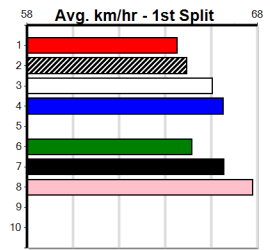

THE SUPER PUPS ARE COMING

Distance: 715m, Race Type: Grade 5, Total Prizemoney: $10,095
1st: $6,800, 2nd: $2,095, 3rd: $1,050, 4th: $150

PASS MARK (6) should settle in the first half and he should assume control with 100 to go.
DEWANA SENSATION (8) is proven over this distance range and she just needs luck in the first 50m. STELLA GIRL (3) will be charging at the business end.

Watchdog Tips: 6 8 3 1 Bet: Box Trifecta 1,3,6,8 ($10 for 41.67%)

MY MARGOT [5] One paced but runs all day. Top four in SRM $12.00
RF Bitch Feb-21 Sire: BERNARDO Dam: MIGHTY MATILDA
Trainer: John Brown (Nyora)
Winning Distances: < 300m (0) 300 - 399m (0) 400 - 499m (2) 500 - 599m (2) 600 - 699m (0) > 700m (0)
Winning Weights: 27.0(1) 27.3(1) 27.4(1) 27.6(1)
5th (6) 28.5 450 TRA R10 19-Jan-24 25.31 24.68 7.00L HI THERE FRANK (24.82) M/877 . . . 6.95 $44.90 X45
6th (6) 28.7 350 TRA R12 26-Jan-24 20.13 19.71 4.75L KATONI (19.80) M/87 . . . 6.90 $11.90 5
F (6) 29.3 460 WGL R5 06-Feb-24 0.00 25.63 . RHONDA GEM (26.10) M/55 . VO . 6.72 $5.10 5
ST (-) 29.2 515 SAP 03-Mar-24 29.91 . 3.25L Trial Cleared M/22 . 2of4 . 5.07 . ST
2nd (5) 29.3 680 WGL R4 12-Mar-24 40.38 39.09 0.75L WILD CASH (40.35) M/643 . . . 18.98 $17.30 RWH
3rd (2) 29.3 680 WGL R5 19-Mar-24 39.83 39.48 5.50L FULL OF REGRETS (39.48) M/555 . . . 18.86 $60.60 RWF
4th (3) 29.2 515 SAN R11 28-Mar-24 29.99 29.45 8.00L FERNANDO GOMEZ (29.46) M/6665 . . . 5.41 $10.80 5
2nd (3) 29.0 680 WGL R6 02-Apr-24 39.56 39.54 0.50L YOU DONE (39.54) M/543 . . . 18.76 $4.30 5
Last 3 wins NOT included above
1st (1) 27.6 595 SAP R2 16-Apr-23 34.67 33.80 3.5L SEND IT BLUE (34.91) Q/1111 . SW . 9.32 $3.80 RW
1st (6) 27.0 460 WGL R7 04-May-23 26.53 25.91 1.75L DANCE MODE (26.65) M/654 . . . 6.88 $4.50 T3-6
1st (8) 27.3 515 SAP R5 25-Jun-23 30.34 29.49 0.10L MOONLIGHT JACK (30.34) S/6221 . V10 . 5.37 $5.00 5

MAXIMUM LYN [5] Needs to lead, last 80m is a worry, tested $10.00
BK Bitch Feb-21 Sire: FERNANDO BALE Dam: MAXIMUM KACK
Trainer: Jordan Cooper (Lethbridge)
Winning Distances: < 300m (0) 300 - 399m (1) 400 - 499m (2) 500 - 599m (1) 600 - 699m (2) > 700m (0)
Winning Weights: 27.1(1) 27.2(1) 27.6(1) 27.7(1) 27.9(1) 28.0(1)
8th (4) 27.8 600 MEP R7 21-Feb-24 35.58 34.68 7.00L ASTON MEAD (35.10) M/8888 . . . 9.72 $9.50 RWH
4th (5) 27.7 640 SLE R6 25-Feb-24 37.27 37.11 2.50L WESTERLY BALE (37.11) S/7655 . . . 6.39 $26.10 X45
2nd (5) 27.8 715 SAP R10 03-Mar-24 42.97 42.74 3.5L BIG SMOKE FOX (42.74) M/4432 . . . 6.30 $4.80 RW
4th (7) 27.6 485 HOR R10 08-Mar-24 27.59 26.75 3.00L BREAKDOWN (27.39) M/644 . . . 7.18 $8.50 5
3rd (1) 27.5 600 MEA R7 16-Mar-24 34.73 34.42 4.75L EARLETTA BALE (34.42) M/5444 . . . 9.13 $7.60 5
3rd (8) 27.8 595 SAP R9 24-Mar-24 34.64 34.31 4.75L LORNETT EXPRESS (34.31) M/4333 . . . 9.45 $9.30 X45
1st (1) 27.6 650 WBL R8 28-Mar-24 37.44 37.44 0.25L WESTERLY BALE (37.45) Q/1111 . . . 17.16 $9.50 5
1st (1) 27.2 600 MEA R4 06-Apr-24 34.68 34.61 4.75L STARBURST CANDY (35.00) M/2111 . . . 9.26 $1.80 5
Last 3 wins NOT included above
1st (4) 27.7 485 HOR R7 24-Oct-23 27.59 27.03 1.25L LADY AFFOGATO (27.67) Q/233 . . . 6.66 $4.00 X67
1st (1) 28.0 450 SHP R2 15-Jan-24 25.53 24.98 2.25L LEROY'S GIRL (25.68) M/222 . . . 6.72 $9.00 X67H
1st (4) 27.9 500 BEN R5 02-Feb-24 28.31 27.77 1.75L ASTON HORNET (28.42) M/341 . . . 6.73 $27.80 RWH