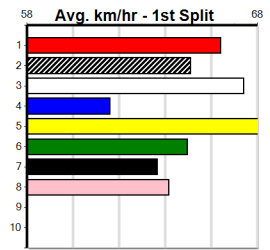

SANDOWN MONDAY'S START MAY 13

7

8:13PM

(VIC time)

Distance: 595m, Race Type: Grade 5, Total Prizemoney: $10,095
1st: $6,800, 2nd: $2,095, 3rd: $1,050, 4th: $150

KNOCKOUT NORM (6) is a slight concern to run the journey but he should find the top early and he will have a nice break mid race. VOICE OF THUNDER (5) will be in the top two or three for most of the journey. DEWANA FERNANDO (2) just needs room early

Watchdog Tips: 6 5 2 3 Bet: Win 6

Race 1: SPIRIT WORLD [5] Talented but will settle in the second half, risky $9.00
Owner(s): OKAWAPARK (SYN), C Tilley, K Markham
Trainer: Christopher Tilley (Sale)

Race 2: DEWANA FERNANDO [5] Regained confidence last week, threat if steps $3.60
Owner(s): DOZUS TWO (SYN), B Dewan, M Dewan
Trainer: Brendan Dewan (Carrum Downs)

Race 3: OKAY BOOMER [5] Tends to find one or two better, can run a drum $4.20
Owner(s): CHASIN DREAMS (SYN), D Graham, J Kerr, D Lock, S Kerr
Trainer: Matthew Clark (Briagolong)

Race 4: CALIMO [5] Doubt over the journey, will push wide, tested $16.00
Owner(s): J Connor
Trainer: John Connor (Rosedale)

Race 5: VOICE OF THUNDER [5] Fast early, can find the rail initially, danger $7.50
Owner(s): FOUR FROTHYS (SYN), G Pask, J Baxter, G Pask
Trainer: Graeme Jose (Catani)