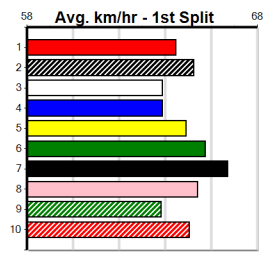

WARRAGUL TO SANDOWN FINAL (1-4 WINS)

Distance: 515m, Race Type: Restricted Win Final, Total Prizemoney: $9,055
1st: $6,100, 2nd: $1,870, 3rd: $935, 4th: $150

WHIPPING IT (5) should have enough pace to cross early and he has gone to another level in his past two wins. WARM COCKLES (7) is proven over this distance range and he will get a nice cart across early on. JEBRYNAH NITRO (6) can come out running

Watchdog Tips: 5 7 6 3 Bet: Box Trifecta 3,5,6,7 ($10 for 41.67%)

Form Box Wgt Dist Track Date Time BON Margin 1st/2nd (Time) PIR Checked Comment W/R Split 1 S/P Grade
TWO BOO HOOK [5] Talented but likely to miss away, will find bother $12.00
Owner(s): C Galea Dec-21 Sire: WHISKEY RIOT Dam: KELLY HOOK Trainer: Charlie Galea (Hazelwood North)
Winning Distances: < 300m (0) 300 - 399m (0) 400 - 499m (4) 500 - 599m (0) 600 - 699m (0) > 700m (0)
Winning Weights: 36.1(2) 36.2(1) 36.8(1)
6th (2) 36.5 510 SLE R6 24-Jan-24 29.31 28.59 11.00 EULER BALE (28.59) M/768 . . . 9.58 $8.00 X45
1st (4) 36.2 450 TRA R6 02-Feb-24 25.01 24.64 1.75L PERSUASION (25.12) M/422 . . . 6.78 $3.50 5
2nd (5) 36.5 500 TRA R8 09-Feb-24 27.79 27.63 2.50L BLACK VIPER (27.63) Q/222 . . . 9.13 $4.80 5
3rd (6) 36.7 500 TRA R8 23-Feb-24 28.39 28.12 4.00L LAROZA BALE (28.12) M/433 . . . 9.32 $3.10 X45
2nd (7) 36.8 500 TRA R9 01-Mar-24 28.36 28.23 2.00L HIGH EMOTION (28.23) M/554 . . . 9.32 $1.50 X45
5th (1) 36.9 500 TRA R8 08-Mar-24 28.07 27.61 7.00L XILE BALE (27.61) S/455 . . SW . 9.26 $6.00 5
4th (6) 36.7 450 TRA R6 22-Mar-24 25.27 24.81 7.00L SPOT FOX (24.81) Q/665 . . . 6.72 $45.90 X45
2nd (7) 36.8 460 WGL R5 02-Apr-24 26.08 25.54 3.5L DASH OF WHISKY (25.84) M/522 . . . 6.74 $2.80 RWH
Last 3 wins NOT included above
1st (4) 36.1 435 SLE R1 03-Sep-23 24.59 24.24 4.25L BARNABY GEM (24.87) M/211 . . . 5.41 $13.80 M
1st (7) 36.1 460 WGL R4 24-Oct-23 26.10 25.83 4.00L LONG MILES HOME (26.37) M/311 . . . 6.65 $1.90 X67
1st (6) 36.8 460 WGL R4 31-Oct-23 26.44 25.86 2.00L CHAMPAGNE CUDDLE M/311 . . . 6.64 $2.50 X67
Box History
Bx 1st 2nd 3rd 4th 5th 6th 7th 8th
1 1 1 1 1 1
2 2 1 1 1
3 1 1 1
4 2 1 1
5 4 1 1 1
6 1 1 2
7 1 3
8 1
Prize Best $15830.00
Starts NBT
Trk/Dts 26-4-10-1
APM 5-0-1-0 7237

DASH OF WHISKY [5] Big engine but 1st look here, may need the run $7.50
Owner(s): Smith Racing (SYN), D Smith, J Smith May-22 Sire: FLYING RICCIARDO Dam: I'M POPPY Trainer: Danielle Smith (Lara)
Winning Distances: < 300m (0) 300 - 399m (0) 400 - 499m (3) 500 - 599m (0) 600 - 699m (0) > 700m (0)
Winning Weights: 30.8(1) 31.0(2)
6th (1) 30.2 525 MEP R2 07-Feb-24 31.23 30.10 6.50L WARM COCKLES (30.78) M/6466 . . . 5.32 $5.40 MH
4th (5) 30.6 450 WBL R2 22-Feb-24 26.40 25.25 11.00 LEGGETT BALE (25.69) M/654 . . . 6.89 $1.90 MH
1st (5) 30.8 450 WBL R2 29-Feb-24 25.20 25.20 3.25L LEGGETT BALE (25.43) Q/111 . . SW . 6.56 $7.80 MF
1st (8) 31.0 425 BEN R4 08-Mar-24 23.69 23.69 11.00 TURBO GEORGE (24.45) M/111 . . . 6.56 $3.90 X67
3rd (3) 31.3 425 BEN R1 16-Mar-24 24.43 23.61 0.75L ROCK BALBOA (24.39) M/233 . . . 6.52 $2.00 X67
6th (5) 31.5 425 BEN R8 22-Mar-24 24.55 23.47 12.00 SPOT ON COLOUR (23.75) M/455 . . . 6.70 $2.20 RWH
1st (2) 31.0 460 WGL R5 02-Apr-24 25.84 25.54 3.5L TWO BOO HOOK (26.08) M/111 . . . 6.60 $3.10 RWH
Last 3 wins NOT included above
Prize Best $7225.00
Starts FSH
Trk/Dts 7-3-0-1
APM 0-0-0-0 5430