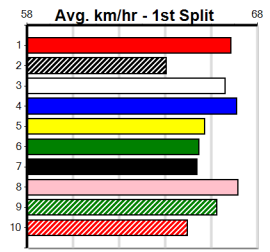

GRV VICBRED SERIES FINAL

Distance: 515m, Race Type: Grade 5 Final, Total Prizemoney: $18,150
1st: $12,000, 2nd: $4,000, 3rd: $2,000, 4th: $150

ROCK THE WOK (3) is drawn to find bother and may be under the odds, so the well drawn GRAND TOURER (1) should have the pace to lead and he can pinch a break as he pushes up the track at the bend. ELLIANA (2) gets the gun run and is value

Watchdog Tips: 1 2 5 6 Bet: Win 1

GRAND TOURER [5] Dominant last week, can hold the lead, yes $3.60
BDW Dog Jan-22 Sire: TOMMY SHELBY Dam: MEPUNGA PRUE
Trainer: Stephen Bruce (Warrnambool)
Winning Distances: < 300m (0) 300 - 399m (1) 400 - 499m (7) 500 - 599m (2) 600 - 699m (0) > 700m (0)
Winning Weights: 33.2(1) 33.3(2) 33.5(2) 33.7(2) 33.8(1) 34.0(1) 34.2(1)
5th (1) 33.5 525 MEA R4 24-Feb-24 30.62 29.71 11.00 GUNAI BOLD (29.92) M/8755 . . . 5.20 $12.20 GRP3
1st (2) 33.5 485 HOR R5 01-Mar-24 27.32 26.75 0.05L FUNNY OLD FELLOW (27.33) M/1111 . . . SW . . . 6.51 $9.70 SH
8th (3) 33.9 485 HOR R8 08-Mar-24 27.53 26.75 8.50L FERNANDO PHIL (26.95) M/788 . . . . . 6.70 $85.30 GRP2
1st (2) 33.5 460 GEL R8 15-Mar-24 25.73 25.73 5.50L SPOT MULLANE (26.10) M/1111 . . . . . 6.50 $1.60 5H
8th (6) 33.9 515 SAN R9 21-Mar-24 30.39 29.27 8.50L SPOT MULLANE (29.80) M/5888 . . . . . 5.15 $2.30 5F
2nd (3) 33.8 450 BAL R5 27-Mar-24 25.14 24.85 2.00L QUEST FOR PACE (25.01) Q/112 . . . . . 6.47 $7.10 5H
8th (1) 33.6 450 BAL R6 03-Apr-24 25.84 25.18 9.00L BERNIE BURROW (25.24) M/588 . . . . . 6.67 $5.50 5F
1st (6) 33.7 515 SAP R7 07-Apr-24 29.60 29.34 12.00 SON OF CINDY (30.43) M/1111 . . . . . 5.11 $2.50 5H
Last 3 wins NOT included above
1st (6) 33.3 485 HOR R5 23-Jan-24 27.05 26.90 1.5L ROCKET BALE (27.15) Q/111 . . . . . 6.55 $2.40 X45
1st (8) 33.3 525 MEP R9 31-Jan-24 30.58 29.78 1.25L ETHANOL EXTRA (30.67) S/3311 . . . . . 5.14 $3.10 5H
1st (3) 33.7 450 WBL R8 15-Feb-24 25.36 25.14 1.25L GREAT VALUE (25.44) Q/111 . . . . . 6.52 $4.60 SH

ELLIANA [5] Gets the gun run, good mid race pace, value $12.00
BK Bitch Jun-21 Sire: ASTON DEE BEE Dam: MADALIA MAGGIE
Trainer: John Connor (Rosedale)
Winning Distances: < 300m (0) 300 - 399m (0) 400 - 499m (8) 500 - 599m (2) 600 - 699m (0) > 700m (0)
Winning Weights: 27.5(1) 27.8(1) 28.2(1) 28.3(1) 28.5(2) 28.6(1) 28.7(3)
1st (4) 28.7 515 SAN R5 28-Sep-23 29.61 29.31 3.5L MEATBALL MOLLY (29.84) S/1111 . . . SW . . . 5.12 $8.20 5
4th (1) 28.4 515 SAN R8 05-Oct-23 29.98 29.62 4.75L MULTI MATT (29.66) M/2333 . . . . . 5.14 $6.10 X34
6th (4) 28.9 515 SAN R8 12-Oct-23 29.96 29.43 6.00L BABY JAYCEE (29.56) M/3223 . . . . . 5.13 $29.70 FFA
F (6) 28.7 435 SLE R4 22-Oct-23 0.00 24.56 . . . . . HIGHLY ALERT (24.60) Q/2 . . . VO . . . 5.32 $2.80 X45
3rd (8) 29.2 435 SLE R5 17-Mar-24 24.54 24.32 3.25L MY NEO (24.32) M/312 . . . . . 5.26 $3.90 X45
5th (3) 28.9 435 SLE R9 24-Mar-24 25.18 24.39 12.00 IMPERIAL SASH (24.39) M/866 . . . . . 5.55 $3.90 X45
3rd (7) 28.8 435 SLE R6 31-Mar-24 24.78 24.45 4.50L MYALL RAY (24.47) S/844 . . . . . 5.50 $2.40 X45
3rd (8) 28.6 515 SAP R5 07-Apr-24 30.04 29.34 10.00 FUNNY OLD FELLOW (29.34) S/6744 . . . . . 5.25 $9.70 5H
Last 3 wins NOT included above
1st (4) 28.6 400 WGL R5 29-Aug-23 22.79 22.79 3.25L MI AMIGO TEQUILA (23.02) Q/11 . . . . . 8.28 $2.90 X34
1st (1) 28.7 435 SLE R4 03-Sep-23 24.32 24.24 2.50L BONNIE GAL (24.48) M/321 . . . . . 5.22 $2.10 5
1st (3) 28.5 510 SLE R5 17-Sep-23 28.71 28.58 6.00L DR. CALLIE (29.11) M/111 . . . SW . . . 9.06 $1.30 5