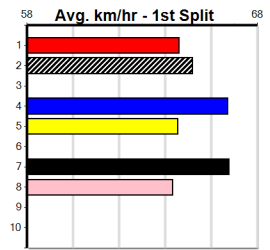

HARRISON DAWSON MAY 16

9

8:58PM

(VIC time)

Distance: 515m, Race Type: Free For All, Total Prizemoney: $9,055
1st: $6,100, 2nd: $1,870, 3rd: $935, 4th: $150

ELITE ALEX (7) would prefer a rails draw but this race lacks genuine early pace, so he should have no trouble crossing. BUDDY MONELLI (5) has the class edge and he can settle on the heels of 'Alex'. DUNDEE REBEL (1) loves this circuit.

Watchdog Tips: **7** **5** **1** **4** **Bet:** **Win 7**

1

DUNDEE REBEL [4] **No luck of late, drawn to make amends, threat** **$6.00**

BD Dog Dec-20 Sire: FERAL FRANKY Dam: DUNDEE CALYPSO Trainer: Geoffrey Scott-smith (Pakenham)

Owner(s): G Scott-smith

Winning Distances: < 300m (0) 300 - 399m (0) 400 - 499m (2) 500 - 599m (11) 600 - 699m (0) > 700m (0)

Winning Weights: 33.0(1) 33.1(1) 33.3(2) 33.4(1) 33.5(2) 33.6(3) 33.7(1) 33.9(1) 34.1(1)

1st (4)	34.1	515	SAN	R7	15-Feb-24	29.51	29.46	0.50L ELITE ALEX (29.54)	M/2222	.	.	5.16	$7.60	FFA
1st (1)	33.6	515	SAP	R7	25-Feb-24	29.46	29.46	4.75L HOT SCOTCH (29.78)	Q/3111	.	.	5.14	$1.70	X34
6th (4)	33.5	525	MEA	R5	02-Mar-24	30.43	29.67	7.50L HEFFERNAN BALE (29.91)	M/6776	.	.	5.20	$4.40	X45
4th (6)	33.5	515	SAN	R11	14-Mar-24	29.72	29.27	2.00L IKE BALE (29.59)	M/4322	.	.	5.23	$9.00	X34
3rd (4)	33.5	485	HOR	R8	19-Mar-24	27.39	27.14	3.75L ANOTHER HOUDINI (27.14)	M/433	.	.	6.65	$2.20	X45
5th (6)	33.3	510	SLE	R6	24-Mar-24	29.36	28.72	9.50L SEPHORA BALE (28.72)	M/655	.	.	9.78	$4.40	X45
4th (5)	33.4	510	SLE	R10	31-Mar-24	29.13	28.63	5.00L BOOMBURST (28.79)	M/555	.	.	9.32	$3.10	5H
6th (5)	33.2	515	SAN	R8	04-Apr-24	29.97	29.15	12.00L BIG ENERGY (29.15)	S/6766	.	.	5.25	$28.00	FFA

Last 3 wins NOT included above

1st (7)	33.6	520	BGC	R11	15-Jun-23	30.09	29.50	2.00L ALLY GAL (30.24)	32	32	.	5.63	$4.20	X45
1st (3)	33.7	520	GEL	R7	18-Aug-23	29.89	29.89	1.25L MULTI MATT (29.96)	M/1221	.	SW	5.40	$1.30	SH
1st (4)	33.9	515	SAP	R9	08-Oct-23	29.33	29.33	4.50L CASINO DON (29.64)	M/1111	.	SW	5.05	$1.40	X45

Box History

Bx	1st	2nd	3rd	4th	5th	6th	7th	8th
1	3	2	1					1
2	1	1	4			3		1
3	2	2	3	2	1			1
4	2	6	3		1	1		
5	2				2	2	1	1
6	1		1	2	2			
7	2	1	2					
8		1		2				

Prize Best Starts Trk/Dts APM $252105.00 29.33(4)-8/10/23 64-13-13-14 25-7-5-5 50748