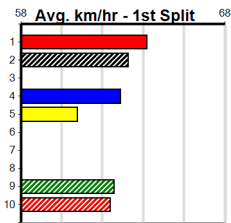

MACEY'S BISTRO

Distance: 390m, Race Type: Maiden, Total Prizemoney: $2,535
1st: $1,680, 2nd: $520, 3rd: $260, 4th: $75

2

5:23PM

(VIC time)

OUR MATE BEAR (1) has been well supported in both runs to date and she will be prominent throughout. PINEAPPLE JUICE (8) is a well bred type, XOEL BALE (7) has been well supported in early betting.

Watchdog Tips:

1

8

7

3

Bet:

Win 1