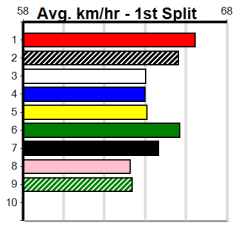

NATIONAL GREYHOUND ADOPTION MON

Distance: 450m, Race Type: Mixed 6/7, Total Prizemoney: $2,925
1st: $1,950, 2nd: $600, 3rd: $300, 4th: $75

9
7:37PM
(VIC time)

LEKTRA LYANNA (1) has claims from the inside draw, has not been out of a place in four runs with two wins. BOB MARKERI (9) is a great hope from box 7, suited wide. ROOSTER LEGS (5) looks next best.

Watchdog Tips: 1 9 5 4 Bet: Box Trifecta 1,5,9 ($10 for 166.67%)

Table with columns: Form, Box, Weight, Dist, Track, Date, Time, BON, Margin, 1st/2nd (Time), PIR, Checked, Comment, W/R, Split 1, S/P, Grade. Rows include: 1 LEKTRA LYANNA [6], 2 BRIGHT MOON (NSW)[6], 3 ASTON REIMS [6], 4 VALLETTA DASH [6], 5 ROOSTER LEGS [6], 6 RESIGN THE PLOW [7], 7 JUST TIME [7], 8 FOR PETE'S SAKE [7], 9 BOB MARKERI [6] (7), 10 *** NO RESERVE ***