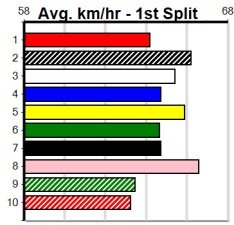

WOOD MOTORCYCLE & MOWER

Distance: 390m, Race Type: Grade 5, Total Prizemoney: $2,925
1st: $1,950, 2nd: $600, 3rd: $300, 4th: $75

MYOLA THUNDER (2) will find this easier than his most recent racing and he is drawn to get the gun run. CANYA WIN (1) is better than his form reads and he is drawn to lead for a long way. FERGUS BALE (6) just needs luck early on.

Watchdog Tips: 2 1 6 7 Bet: Win 2

Main table containing race details for 10 races, including horse names (e.g., CANYA WIN, MYOLA THUNDER), trainers, owners, and performance data. Includes sub-tables for 'Winning Boxes' and 'Prize Best Starts' for each race.