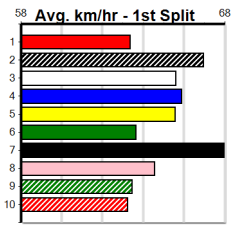

BROAD TREE CARE

Distance: 390m, Race Type: Grade 5, Total Prizemoney: $2,925
1st: $1,950, 2nd: $600, 3rd: $300, 4th: $75

4

6:01PM
(VIC time)

KEY TO SUCCESS (2) regained some confidence when placed here last time and she can go one better tonight. BALLOON HEAD (3) has a good turn of foot and he will get a nice run through mid race. ASPERITAS (7) is two of two here

Watchdog Tips: **2** **3** **7** **6** Bet: **Win 2**