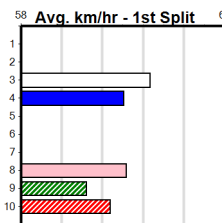

**Track Record:**

Distance	Time	Greyhound	Date Set
390m	21.616	AUSSIE INFRARED	14-Feb-17
450m	24.663	DUTCH RIOT	28-Dec-23
650m	36.816	WEBLEC HAZE	09-Jan-21

**Warrnambool**

**TRACK INFO**  
Track Circumference: 421m  
Bulldog Top Turn: 180°  
Track Width: 67m  
Bulldog Home Turn: 180°

# SPORTSBET SET A DEPOSIT LIMIT

Distance: 390m, Race Type: Maiden, Total Prizemoney: \$2,535  
1st: \$1,680, 2nd: \$520, 3rd: \$260, 4th: \$75