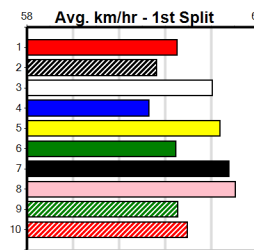

DOWNLOAD THE WATCHDOG APP

Distance: 450m, Race Type: Grade 5, Total Prizemoney: $2,925
1st: $1,950, 2nd: $600, 3rd: $300, 4th: $75

ASTON AURELIA (8) has the speed to cross and lead and she should turn for home with a nice break. MEAL TICKET (2) can unwind a big finish and she just needs some luck early on.
BOROUGH BANKER (6) was ultra impressive here last week

Watchdog Tips: 8 2 6 3 Bet: Box Trifecta 2,3,6,8 ($10 for 41.67%)

SMART OPERATOR [5] Rises in class, struggles here, prefer others $21.00
Owner(s): J Cameron
Winning Distances: < 300m (0) 300 - 399m (2) 400 - 499m (1) 500 - 599m (0) 600 - 699m (0) > 700m (0)
Trainer: John Cameron (Penshurst)

MEAL TICKET [5] Powerful type, quick PB here, main danger $4.60
Owner(s): G Black
Winning Distances: < 300m (0) 300 - 399m (1) 400 - 499m (3) 500 - 599m (0) 600 - 699m (0) > 700m (0)
Trainer: Mark Delbridge (Balliang)

LEKTRA ABBI [5] Continues to improve, can ping the lids, respect $3.60
Owner(s): P Lenehan
Winning Distances: < 300m (0) 300 - 399m (1) 400 - 499m (2) 500 - 599m (1) 600 - 699m (0) > 700m (0)
Trainer: Philip Lenehan (Toolong)

JAG FERNANDO [5] In form but this is harder, prefer to watch $8.00
Owner(s): M McClelland
Winning Distances: < 300m (0) 300 - 399m (2) 400 - 499m (4) 500 - 599m (0) 600 - 699m (0) > 700m (0)
Trainer: Mark McClelland (Lovely Banks)

ASTON TURBO [5] Hit or miss early, likely to get crowded, tested $12.00
Owner(s): R Borda
Winning Distances: < 300m (0) 300 - 399m (1) 400 - 499m (3) 500 - 599m (0) 600 - 699m (0) > 700m (0)
Trainer: Jonathon Malone (Winslow)