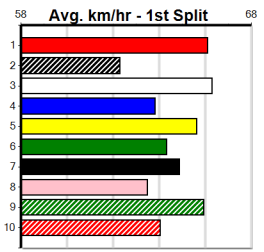

EDWARDS ELECTRICAL

Distance: 450m, Race Type: Grade 5, Total Prizemoney: $2,925
1st: $1,950, 2nd: $600, 3rd: $300, 4th: $75

MORAINE ARNIE (1) was dominant when scoring here last week over 390m and the rise in distance won't be a worry. SPRING BART (5) turned in a big performance to score last time and he just needs room early. ASTON KENNEDY (3) has claims

Watchdog Tips: 1 5 3 4 Bet: Box Trifecta 1,3,5 ($10 for 166.67%)

Race 1: MORAINE ARNIE [5] Dominant last time, has the same draw, yes $3.40. Includes owner, sire, dam, winning distances, weights, and a box history table.

Race 2: JASPRIZZA BALE (NSW)[5] Lack of early speed is a worry, place at best $12.00. Includes owner, sire, dam, winning distances, weights, and a box history table.

Race 3: ASTON KENNEDY [5] Hit or miss early, great muster, can threaten $3.60. Includes owner, sire, dam, winning distances, weights, and a box history table.

Race 4: SCULLY BALE (NSW)[5] Drawn to find early bother, maybe next time $12.00. Includes owner, sire, dam, winning distances, weights, and a box history table.

Race 5: SPRING BART (SA)[5] Explodes mid race, big danger with a clear run $4.20. Includes owner, sire, dam, winning distances, weights, and a box history table.