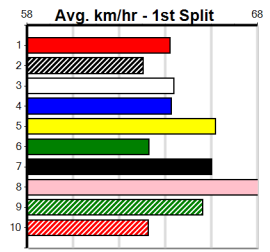

SPORTSBET FINAL

Distance: 450m, Race Type: Mixed 6/7 Final, Total Prizemoney: $3,360
1st: $2,250, 2nd: $690, 3rd: $345, 4th: $75

LEO BALE (8) was simply dominant when scoring here last week and he exits the same draw tonight. MAX PEARL (5) will be on the pace throughout. RUBEN RHODE (4) is a great place hope.

Watchdog Tips: 8 5 4 7 Bet: Win 8

ASTON IGGY [6] Runner up in his two runs here, put in exotics $12.00
BK Dog Dec-21 Sire: ZIPPING GARTH Dam: ASTON TARA
Trainer: Mark Johnson (Ross Creek)
Winning Distances: < 300m (0) 300 - 399m (0) 400 - 499m (2) 500 - 599m (0) 600 - 699m (0) > 700m (0)
Winning Weights: 33.7(1) 34.5(1)
2nd (7) 33.0 450 WBL R5 05-Feb-24 25.88 25.68 1.25L DIRTY DASH (25.79) S/423 . . . 6.78 $4.00 X67
5th (5) 33.6 400 GEL R11 20-Feb-24 23.44 22.58 13.00 ROOSTER LEGS (22.58) S/85 . . . 9.02 $7.80 T3-7
1st (2) 33.7 450 BAL R3 28-Feb-24 25.42 25.37 1.75L ETHANOL UNLEADED (25.53) M/211 . . . SW . 6.71 $15.70 X67
3rd (2) 33.2 390 WBL R3 07-Mar-24 22.44 21.79 2.25L TRICKY DISCO (22.30) S/44 . . . . 8.71 $6.10 X67H
3rd (7) 33.0 390 WBL R2 14-Mar-24 22.36 22.09 3.25L ASTON AURELIA (22.14) S/55 . . . . 8.79 $26.00 X67F
5th (8) 32.8 410 HOR R3 19-Mar-24 23.73 23.01 7.50L GOGO SKYE (23.23) S/44 . . . . 10.59 $4.40 6G
2nd (7) 33.2 400 GEL R9 26-Mar-24 22.99 22.68 4.50L ASTON INDY (22.68) M/64 . . . . 8.76 $3.50 6G
2nd (6) 32.6 450 WBL R6 04-Apr-24 25.80 24.72 4.25L PASSING (25.52) M/422 . . . . 6.78 $4.80 X67H
Last 3 wins NOT included above
1st (1) 34.5 400 GEL R2 28-Nov-23 23.22 22.63 1.00L GABBY RED FOX (23.28) M/55 . . . SW . 8.84 $1.50 M

LEGGETT BALE (NSW)[6] *** SCRATCHED *** $6.50
BE Dog Mar-22 Sire: DROOPYS SYDNEY Dam: DYNA UNI
Trainer: Samantha Grenfell (Anakie)
Winning Distances: < 300m (0) 300 - 399m (0) 400 - 499m (2) 500 - 599m (0) 600 - 699m (0) > 700m (0)
Winning Weights: 29.0(1) 29.5(1)
1st (1) 29.0 450 WBL R2 22-Feb-24 25.69 25.25 4.50L VARSITY BALE (25.99) S/111 . . . . 6.81 $3.10 MH
2nd (3) 28.8 450 WBL R2 29-Feb-24 25.43 25.20 3.25L DASH OF WHISKY (25.20) M/222 . . . . 6.74 $3.00 MF
8th (3) 29.0 515 SAP R6 03-Mar-24 30.83 29.28 16.00 MILE A MINUTE (29.72) M/8778 . . . . 5.30 $46.00 RWH
1st (3) 29.5 460 GEL R5 09-Mar-24 26.49 25.89 1.75L LUKIALI (26.60) M/344 . . . . 6.80 $3.20 X67
3rd (2) 28.5 525 MEP R11 13-Mar-24 30.78 30.03 4.00L COMBO COL (30.52) S/7553 . . . . 5.30 $13.00 X67
2nd (6) 29.0 425 BEN R9 22-Mar-24 24.14 23.47 4.75L TENSION HEAD (23.82) M/742 . . . . 6.85 $17.00 RWH
5th (5) 28.9 425 BEN R9 31-Mar-24 24.27 23.46 7.50L BOURKE (23.77) M/876 . . . . 6.71 $33.80 RWF
3rd (3) 28.6 450 WBL R6 04-Apr-24 25.91 24.72 6.00L PASSING (25.52) M/533 . . . . 6.78 $2.50 X67H
Last 3 wins NOT included above