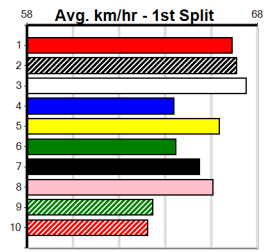

MATKO HIRE

Distance: 390m, Race Type: Mixed 4/5, Total Prizemoney: $3,360
1st: $2,250, 2nd: $690, 3rd: $345, 4th: $75

TINKER NORM (5) is an all star speedster when fit and he should be primed to fire fresh. CARLY BALE (6) was never in doubt at Sale and she can pressure the favourite throughout. ELITE JET (4) can ping the lids on occasions.

Watchdog Tips: 5 6 4 2 Bet: Win 5

SLINGSHOT HOOKS [5] Had a long time off, likely to need the run $12.00
Owner(s): J Ferguson
Sire: BARCIA BALE Dam: SLINGSHOT GYPSY
Trainer: Mark McClelland (Lovely Banks)
Box History table and Prize Best Starts table included.

SCOTT TO BURN [5] Consistent type, has early speed, keep safe $10.00
Owner(s): M Keane
Sire: BEWILDERING Dam: SCOTT TO GIVE
Trainer: Mark Keane (Koroit)
Box History table and Prize Best Starts table included.

MORAINIE NADIA [4] Resuming, tough ask fresh, place claims best $9.00
Owner(s): MORAINIE (SYN), G Judd, S Judd
Sire: HOOKED ON SCOTCH Dam: RADIO SILENT
Trainer: Glenn Judd (Noorat)
Box History table and Prize Best Starts table included.

ELITE JET [5] Can come out running at times, major player $4.60
Owner(s): Elite Greyhounds (SYN), J Timperley, D Rhoden, D O'meachair, B Telford
Sire: AUSSIE INFRARED Dam: VALENCIA GEM
Trainer: Lisa Delbridge (Balliang)
Box History table and Prize Best Starts table included.

TINKER NORM [4] Class above, explodes mid race, should fire $2.40
Owner(s): Burns Racing (SYN), C Burns, J Burns
Sire: ORSON ALLEN Dam: GAWKER BALE
Trainer: Craig Burns (Balliang)
Box History table and Prize Best Starts table included.