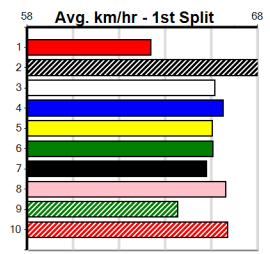

Distance: 450m, Race Type: Mixed 4/5, Total Prizemoney: $3,360
1st: $2,250, 2nd: $690, 3rd: $345, 4th: $75

MATT LOCH (2) is the hottest provincial speedster on the planet at present and he will be carving out time on the arm. SHANLYN SCOUT (7) tends to find one of two better and he is a good anchor in your SRM. MYOLA NICK (4) can run a cheeky race

Watchdog Tips: 2 7 4 8 Bet: Trifecta 2/4,7,8/4,5,7,8 ($10 - 111.11%)

BRUCE'S SHOUT [5] Shows promise but rises in class, next time $14.00
BK Dog Mar-22 Sire: CHRISTO BALE Dam: ROSE ROYCE
Trainer: Lisa Delbridge (Balliang)
Winning Distances: < 300m (0) 300 - 399m (4) 400 - 499m (1) 500 - 599m (0) 600 - 699m (0) > 700m (0)
Winning Weights: 33.5(1) 33.7(1) 34.0(1) 34.7(2)
7th (6) 34.3 460 GEL R3 02-Feb-24 26.50 25.58 8.50L CONTAINER (25.91) M/877 . . . 6.81 $11.80 X67
7th (5) 34.3 460 GEL R8 05-Feb-24 26.56 25.59 9.50L WINCEY BALE (25.92) M/756 . . . 6.85 $5.50 6G
1st (5) 33.5 390 BAL R10 28-Feb-24 22.00 22.00 3.00L DEWY NEWS (22.20) M/11 . . . 8.30 $1.30 X67
1st (4) 33.7 390 BAL R12 06-Mar-24 22.18 21.78 0.50L SPRING WATCH (22.20) M/22 . . . 8.36 $1.80 5
2nd (3) 33.7 450 WBL R9 14-Mar-24 25.74 25.10 3.00L GRUMPY SAILOR (25.55) M/311 . . . 6.68 $2.20 5
2nd (8) 33.8 460 GEL R9 22-Mar-24 26.04 25.54 7.00L HOUSE OF TURBO (25.58) M/222 . . . 6.63 $4.60 RWH
2nd (5) 33.8 460 GEL R5 29-Mar-24 26.25 25.69 2.50L HOUSE OF TURBO (26.09) Q/122 . . . 6.41 $34.30 RWF
1st (3) 34.0 450 BAL R5 03-Apr-24 25.43 25.18 1.25L ROUGE KNIGHT (25.51) M/111 . . . W 6.49 $3.80 5
Last 3 wins NOT included above
1st (1) 34.7 390 BAL R4 03-Jan-24 22.09 21.90 4.50L URANA RHINO (22.40) M/21 . . . 8.42 $2.30 MH
1st (1) 34.7 390 BAL R1 10-Jan-24 22.14 21.86 1.75L URANA RHINO (22.25) M/23 . . . SW 8.36 $2.10 MF

MATT LOCH [4] Airborne at present, watch the clock once again $1.40
BK Dog Dec-21 Sire: AUSSIE INFRARED Dam: STEPPING
Trainer: Michelle Mallia (Avalon)
Winning Distances: < 300m (0) 300 - 399m (0) 400 - 499m (9) 500 - 599m (0) 600 - 699m (0) > 700m (0)
Winning Weights: 34.2(3) 34.3(1) 35.5(1) 35.7(1) 35.8(1) 36.0(2)
1st (3) 35.5 460 GEL R7 27-Oct-23 25.64 25.52 2.25L SHIMA STEEL (25.78) M/111 . . . SW 6.48 $21.30 SH
4th (6) 35.1 460 GEL R8 04-Nov-23 25.92 25.39 8.00L SHIMA SHADOW (25.39) M/333 . . . 6.53 $18.60 SF
4th (6) 36.0 450 SHP R5 26-Feb-24 25.93 24.89 11.00L URIEL BALE (25.17) M/344 . . . 6.57 $7.70 SH
1st (3) 36.0 450 SHP R8 04-Mar-24 24.89 24.89 5.50L MYOLA NICK (25.25) M/111 . . . SW 6.50 $20.80 SF
1st (2) 36.0 450 BAL R8 13-Mar-24 24.81 24.81 6.00L TOP PAYER (25.22) Q/111 . . . SW 6.38 $1.70 X45
4th (7) 36.0 450 SHP R9 18-Mar-24 25.22 24.63 8.50L FLYING ZULU (24.63) M/333 . . . 6.72 $2.40 SH
1st (3) 35.8 450 BAL R9 27-Mar-24 24.85 24.85 3.25L ROYAL GYPSY/PACKHAM Q/111 . . . 6.38 $1.90 4
1st (8) 35.7 450 WBL R8 04-Apr-24 24.72 24.72 9.00L NIKITA BALE (25.33) Q/111 . . . SW 6.44 $1.30 X45
Last 3 wins NOT included above
1st (8) 34.2 450 WBL R5 03-Aug-23 25.30 25.22 9.50L GIVE THE SLIP (25.95) Q/111 . . . SW 6.56 $1.80 X67
1st (7) 34.2 450 WBL R7 10-Aug-23 25.39 25.15 3.25L RUBBER BUCKY (25.60) M/211 . . . 6.69 $1.30 X67
1st (7) 34.2 485 HOR R5 15-Aug-23 27.43 27.02 1.00L DESTINI PALADIN (27.48) M/111 . . . 6.52 $2.50 RWH