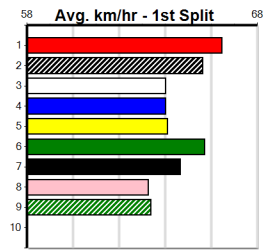

9
7:37PM

(VIC time)

Distance: 450m, Race Type: Mixed 6/7, Total Prizemoney: $2,925
1st: $1,950, 2nd: $600, 3rd: $300, 4th: $75

LEKTRA LYANNA (1) has claims from the inside draw, has not been out of a place in four runs with two wins. BOB MARKERI (9) is a great hope from box 7, suited wide. ROOSTER LEGS (5) looks next best.

Watchdog Tips: **1 9 5 4** Bet: **Box Trifecta 1,5,9 ($10 for 166.67%)**

Form	Box	Wgt	Dist	Track	Date	Time	BON	Margin	1st/2nd (Time)	PIR	Checked	Comment	WR	Split 1	S/P	Grade
1																
LEKTRA LYANNA [6]		Improving type, gets the gun run, threat												$3.40		
BK	Bitch				Apr-22			Sire: FERNANDO BALE			Dam: LEKTRA PERRY			Trainer: Sharon Bradley (Toolong)		
Owner(s): P Lenehan																
Winning Distances: < 300m (0) 300 - 399m (0) 400 - 499m (1) 500 - 599m (1) 600 - 699m (0) > 700m (0)																
Winning Weights: 23.9(1) 24.2(1)																
3rd	(3)	25.6	450	WBL	R2	25-Jan-24	26.55	24.90	6.00L LEKTRA TRIGGER (26.13)	Q/252	.	.	.	6.78	$29.30	RW
2nd	(2)	25.0	512	MTG	R5	28-Jan-24	30.39	29.67	1.00L ESKIMO MOANA (30.31)	.	.	.	.	4.50	$6.00	M
6th	(5)	24.6	485	HOR	R2	06-Feb-24	28.19	27.11	16.00 LEKTRA CARRY (27.11)	M/876	.	.	.	6.89	$24.40	M
4th	(3)	24.8	450	WBL	R3	12-Feb-24	26.42	25.65	3.25L NARINGAL SALLY (26.20)	Q/234	.	.	.	6.78	$6.20	M
3rd	(8)	24.2	400	MTG	R3	03-Mar-24	23.33	23.01	1.75L LEKTRA LAYLA (23.21)	.	.	.	.	11.03	$5.50	M
1st	(4)	23.9	400	MTG	R2	17-Mar-24	23.02	22.82	5.00L CRICKET TRAGIC (23.37)	0	.	SAMP	.	10.89	$1.80	M
1st	(7)	24.2	512	MTG	R8	21-Mar-24	29.99	29.65	2.75L BLUE PHOENIX (30.19)	.	.	.	.	4.39	$3.10	RWH
3rd	(7)	23.9	512	MTG	R5	28-Mar-24	30.42	30.07	2.00L SWEET LYNETTE (30.28)	.	.	.	.	4.54	$1.80	RWF
Last 3 wins NOT included above																
Prize Best Starts Trk/Dts APM																

Form	Box	Wgt	Dist	Track	Date	Time	BON	Margin	1st/2nd (Time)	PIR	Checked	Comment	WR	Split 1	S/P	Grade
2																
BRIGHT MOON (NSW) [6]		*** SCRATCHED ***												$8.00		
BD	Bitch				Dec-20			Sire: BLUE MOON RISING			Dam: SMOOTH CLAUDIA			Trainer: Deb Carr (Mininera)		
Owner(s): Green Cloth (SYN), M Augustinus, C Mcleod, J Riddle, M Wishart, J Ferguson																
Winning Distances: < 300m (0) 300 - 399m (1) 400 - 499m (1) 500 - 599m (0) 600 - 699m (0) > 700m (0)																
Winning Weights: 26.8(1) 27.5(1)																
1st	(2)	26.8	305	MTG	R3	28-Dec-23	17.78	17.78	6.00L MAJESTIC MAX (18.20)	0	.	SAMP	.	5.90	$1.90	M
5th	(4)	28.2	390	WBL	R10	07-Feb-24	22.45	21.78	3.75L BRONNELLY SASS (22.19)	M/67	.	.	.	8.85	$14.00	X67
7th	(8)	27.9	390	WBL	R3	22-Feb-24	23.09	22.11	13.00 READINESS (22.19)	Q/57	.	.	.	8.86	$9.80	7
5th	(2)	27.6	390	BAL	R9	28-Feb-24	22.66	22.00	8.00L SILVER MACK (22.13)	M/44	.	SW	.	8.81	$18.00	7
1st	(1)	27.5	410	HOR	R4	08-Mar-24	23.32	22.92	3.5L LUCY JANE (23.56)	Q/11	.	.	.	10.35	$11.50	X67H
3rd	(4)	27.7	410	HOR	R4	19-Mar-24	23.50	23.01	1.5L SANTORINI BALE (23.40)	M/44	.	.	.	10.51	$24.20	X67F
2nd	(8)	27.5	450	WBL	R1	28-Mar-24	26.02	25.25	6.00L OCEAN SUNSET (25.63)	M/322	.	.	.	6.80	$6.40	RW
3rd	(2)	27.5	450	WBL	R4	04-Apr-24	25.96	24.72	6.50L LEO BALE (25.53)	Q/122	.	.	.	6.71	$11.70	X67H
Last 3 wins NOT included above																
Prize Best Starts Trk/Dts APM