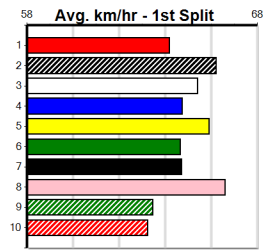

WOOD MOTORCYCLE & MOWER

Distance: 390m, Race Type: Grade 5, Total Prizemoney: $2,925
1st: $1,950, 2nd: $600, 3rd: $300, 4th: $75

MYOLA THUNDER (2) will find this easier than his most recent racing and he is drawn to get the gun run. CANYA WIN (1) is better than his form reads and he is drawn to lead for a long way. FERGUS BAILE (6) just needs luck early on.

Watchdog Tips: 2 1 6 7 Bet: Win 2

CANYA WIN (NSW)[5] Better than form, drawn to lead, main danger $3.60
RBD Dog Nov-21 Sire: COLLISION Dam: OPAL ROCKS
Owner(s): Get The Dog (SYN), E Burrett, C Borg, B Graham
Winning Distances: < 300m (0) 300 - 399m (1) 400 - 499m (2) 500 - 599m (0) 600 - 699m (0) > 700m (0)
Winning Weights: 30.6(1) 31.5(1) 31.8(1)
1st (8) 31.5 350 TRA R2 09-Feb-24 19.74 19.47 4.75L BE LITTLE (20.06) Q/11 . . . . 6.62 $1.80 RW
2nd (4) 31.4 350 TRA R12 16-Feb-24 20.07 19.55 3.00L ROMY BAILE (19.87) M/54 . . . . 6.75 $2.40 5
5th (2) 31.6 390 BAL R4 27-Feb-24 22.61 21.65 8.00L MICK SAYS SO (22.05) M/56 . . . . 8.73 $2.30 5
7th (2) 31.8 400 GEL R10 09-Mar-24 23.31 22.50 7.50L PRETTY PANAMA (22.81) Q/78 . . . . 8.82 $3.50 5
3rd (7) 31.4 400 GEL R11 15-Mar-24 22.80 22.46 2.75L EL DORA (22.62) M/53 . . . . 8.58 $9.00 5
4th (5) 31.0 400 GEL R12 22-Mar-24 22.94 22.53 3.25L TINKER CRYSTAL (22.72) M/45 . . . . 8.76 $3.60 5
3rd (1) 31.1 390 WBL R11 28-Mar-24 22.40 22.03 4.75L TORNADO TAHLIA (22.07) M/66 . . . . 8.77 $5.20 5
4th (8) 31.4 460 GEL R3 05-Apr-24 26.20 25.51 6.50L LEONI BAILE (25.76) M/744 . . . . 6.69 $8.20 RW
Last 3 wins NOT included above
1st (1) 30.6 400 GEL R1 07-Nov-23 22.69 22.60 4.50L SWEET CHEVELLE (23.00) Q/11 . . . . 8.43 $1.10 M
1st (1) 31.8 400 GEL R9 04-Dec-23 22.52 22.52 2.00L SHORE'S PICK (22.65) M/11 . . . . 8.42 $1.70 7

MYOLA THUNDER [5] No luck of late, drops in class, hard to hold out $3.50
BK Dog Nov-21 Sire: AUSSIE INFRARED Dam: POCKET QUEEN
Owner(s): A Kampman
Winning Distances: < 300m (0) 300 - 399m (4) 400 - 499m (1) 500 - 599m (0) 600 - 699m (0) > 700m (0)
Winning Weights: 31.1(1) 31.5(1) 31.7(1) 32.3(2)
1st (5) 32.3 350 HVL R11 04-Feb-24 19.17 18.76 1.5L OUR TIE BREAKER (19.26) Q/1 . . . . 6.44 $26.20 5
3rd (3) 32.3 410 HOR R4 13-Feb-24 23.47 22.92 8.00L DESTRUCTIVELY (22.92) Q/33 . . . . 10.48 $8.80 SH
4th (4) 32.2 300 HVL R4 18-Feb-24 17.01 16.50 1.5L BLUE CRISTALLE (16.91) M/3 . . . . 3.90 $16.60 5
8th (5) 32.2 485 HOR R6 20-Feb-24 27.98 27.03 13.00L ASTON NERO (27.13) M/678 . . . . 6.72 $53.40 SF
8th (5) 32.2 390 SHP R11 04-Mar-24 22.84 22.09 11.00L HOLTORF BAILE (22.10) M/56 . . . . 8.77 $8.40 5
6th (5) 32.2 390 WBL R11 07-Mar-24 23.14 21.79 15.00L MORAIN MARVEL (22.12) Q/76 . . . . SW 8.93 $14.00 5
7th (4) 32.2 350 HVL R5 17-Mar-24 19.36 19.11 2.50L ON A MISSION (19.20) M/2 . . . . 6.60 $56.60 X45
4th (6) 32.3 390 BAL R9 03-Apr-24 22.71 21.97 5.50L RUBY'S DESIRE (22.33) M/34 . . . . 8.54 $9.50 5
Last 3 wins NOT included above
1st (2) 31.7 305 MTG R4 26-Oct-23 17.64 17.64 2.25L BULSARA (17.80) 0 . . . . SAMP 5.73 $3.80 RW
1st (3) 31.5 390 WBL R11 12-Dec-23 22.27 22.27 1.00L SLEEK MONIQUE (22.33) Q/11 . . . . 8.56 $9.20 6G
1st (4) 31.1 400 MTG R6 24-Dec-23 23.25 22.93 4.25L CADILLAC BELLE (23.56) 0 . . . . SAMP 10.86 $12.00 6