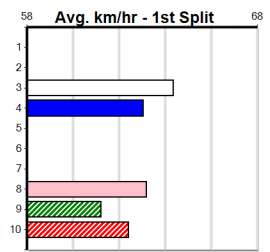

SPORTSBET SET A DEPOSIT LIMIT

1

5:02PM

(VIC time)

Distance: 390m, Race Type: Maiden, Total Prizemoney: $2,535
1st: $1,680, 2nd: $520, 3rd: $260, 4th: $75

FINISH THE ARENA (7) is a well bred type and she would have been educated around this circuit.
GRACE'S ENTITY (5) is another royally bred type and she is sure to have plenty of support. IMPALA BALE (1) must be respected

Watchdog Tips: 7 5 1 2 **Bet:** Win 7

Form Box	Wgt	Dist	Track	Date	Time	BON	Margin	1st/2nd (Time)	PIR	Checked	Comment	W/R	Split 1	S/P	Grade		
1	IMPALA BALE (NSW)[M] $4.50																
	Well bred, in good hands, sure to have support																
	BD Dog May-22 Sire: CHRISTO BALE Dam: FRAN BALE Trainer: Daniel Gibbons (Avalon)																
	Owner(s): B Wheeler																
	Winning Distances: < 300m (0) 300 - 399m (0) 400 - 499m (0) 500 - 599m (0) 600 - 699m (0) > 700m (0)																
	Winning Weights:																
	<table border="1" style="width: 100%; border-collapse: collapse;"> <thead> <tr><th>Bx</th><th>1st</th><th>2nd</th><th>3rd</th><th>4th</th><th>5th</th><th>6th</th><th>7th</th><th>8th</th></tr> </thead> <tbody> <tr><td>1</td><td></td><td></td><td></td><td></td><td></td><td></td><td></td><td></td></tr> <tr><td>2</td><td></td><td></td><td></td><td></td><td></td><td></td><td></td><td></td></tr> <tr><td>3</td><td></td><td></td><td></td><td></td><td></td><td></td><td></td><td></td></tr> <tr><td>4</td><td></td><td></td><td></td><td></td><td></td><td></td><td></td><td></td></tr> <tr><td>5</td><td></td><td></td><td></td><td></td><td></td><td></td><td></td><td></td></tr> <tr><td>6</td><td></td><td></td><td></td><td></td><td></td><td></td><td></td><td></td></tr> <tr><td>7</td><td></td><td></td><td></td><td></td><td></td><td></td><td></td><td></td></tr> <tr><td>8</td><td></td><td></td><td></td><td></td><td></td><td></td><td></td><td></td></tr> </tbody> </table>																
	Last 3 wins NOT included above																
	<table border="1" style="width: 100%; border-collapse: collapse;"> <tr><td>Prize Best</td><td></td><td></td><td></td><td></td><td></td><td></td><td></td><td>$0</td></tr> <tr><td>Starts</td><td></td><td></td><td></td><td></td><td></td><td></td><td></td><td>FSH</td></tr> <tr><td>Trk/Dts</td><td></td><td></td><td></td><td></td><td></td><td></td><td></td><td>0-0-0-0</td></tr> <tr><td>APM</td><td></td><td></td><td></td><td></td><td></td><td></td><td></td><td>0-0-0-0</td></tr> <tr><td></td><td></td><td></td><td></td><td></td><td></td><td></td><td></td><td>0</td></tr> </table>																
	2	CUBAN LAD [M] $6.00															
Dam was a more than capable type, keep safe																	
BE Dog Jun-22 Sire: MAGICAL BALE Dam: HAVANA MISS Trainer: Dylan Sharp (Lara)																	
Owner(s): Vi Alskar Hundar (SYN), A Lie, J Sharp																	
Winning Distances: < 300m (0) 300 - 399m (0) 400 - 499m (0) 500 - 599m (0) 600 - 699m (0) > 700m (0)																	
Winning Weights:																	
<table border="1" style="width: 100%; border-collapse: collapse;"> <thead> <tr><th>Bx</th><th>1st</th><th>2nd</th><th>3rd</th><th>4th</th><th>5th</th><th>6th</th><th>7th</th><th>8th</th></tr> </thead> <tbody> <tr><td>1</td><td></td><td></td><td></td><td></td><td></td><td></td><td></td><td></td></tr> <tr><td>2</td><td></td><td></td><td></td><td></td><td></td><td></td><td></td><td></td></tr> <tr><td>3</td><td></td><td></td><td></td><td></td><td></td><td></td><td></td><td></td></tr> <tr><td>4</td><td></td><td></td><td></td><td></td><td></td><td></td><td></td><td></td></tr> <tr><td>5</td><td></td><td></td><td></td><td></td><td></td><td></td><td></td><td></td></tr> <tr><td>6</td><td></td><td></td><td></td><td></td><td></td><td></td><td></td><td></td></tr> <tr><td>7</td><td></td><td></td><td></td><td></td><td></td><td></td><td></td><td></td></tr> <tr><td>8</td><td></td><td></td><td></td><td></td><td></td><td></td><td></td><td></td></tr> </tbody> </table>																	
Last 3 wins NOT included above																	
<table border="1" style="width: 100%; border-collapse: collapse;"> <tr><td>Prize Best</td><td></td><td></td><td></td><td></td><td></td><td></td><td></td><td>$0</td></tr> <tr><td>Starts</td><td></td><td></td><td></td><td></td><td></td><td></td><td></td><td>FSH</td></tr> <tr><td>Trk/Dts</td><td></td><td></td><td></td><td></td><td></td><td></td><td></td><td>0-0-0-0</td></tr> <tr><td>APM</td><td></td><td></td><td></td><td></td><td></td><td></td><td></td><td>0-0-0-0</td></tr> <tr><td></td><td></td><td></td><td></td><td></td><td></td><td></td><td></td><td>0</td></tr> </table>																	
3		ASTON MAI TAI [M] $12.00															
	Failed to fire on debut, may need more time																
	BD Bitch Jul-22 Sire: FERNANDO BALE Dam: ASTON MIRAGE Trainer: Aimee Drew (Dennington)																
	Owner(s): R Borda																
	Winning Distances: < 300m (0) 300 - 399m (0) 400 - 499m (0) 500 - 599m (0) 600 - 699m (0) > 700m (0)																
	Winning Weights: