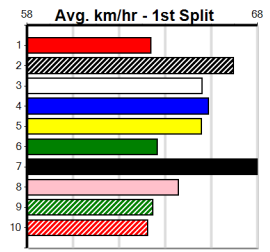

BROAD TREE CARE

Distance: 390m, Race Type: Grade 5, Total Prizemoney: $2,925
1st: $1,950, 2nd: $600, 3rd: $300, 4th: $75

KEY TO SUCCESS (2) regained some confidence when placed here last time and she can go one better tonight. BALLOON HEAD (3) has a good turn of foot and he will get a nice run through mid race. ASPERITAS (7) is two of two here

Watchdog Tips: 2 3 7 6 Bet: Win 2

LUXURIATE [5] Hit or miss early, may get crowded, tough ask $9.00
Owner(s): BATTILING AWAY (SYN), J Sharp, D Jubb
Trainer: Debbie Goudge (Terang)

KEY TO SUCCESS [5] Looks the leader, well graded, hard to reel in $3.60
Owner(s): Miller Lamond (SYN), N Miller, P Lamond
Trainer: Peter Keane (Koroit)

BALLOON HEAD (NSW)[5] Hit or miss early, has good muster, danger $6.50
Owner(s): M Roberts
Trainer: Christian Roberts (Terang)

TINKER DOT [5] Needs room early, may get crowded, tested $10.00
Owner(s): Burns Racing (SYN), C Burns, J Burns
Trainer: Jennifer Burns (Balliang)

MAYDAY MAYDAY [5] Capable but prefer drawn inside, place best $8.00
Owner(s): avocado (SYN), J Sharp, B Pope
Trainer: Jason Sharp (Lara)