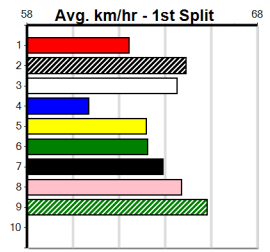

WANNON PARK BINGO WEDNESDAY'S

Distance: 390m, Race Type: Grade 7, Total Prizemoney: $2,925
1st: $1,950, 2nd: $600, 3rd: $300, 4th: $75

LEON'S ENTITY (4) has been luckless since his top debut win at Ballarat and he can make amends tonight. LUCY JANE (8) has been placed in four of six here and she can work into the mix mid race. ASTON ACCORD (7) can show early speed.

Watchdog Tips: 4 8 7 3 **Bet:** Win 4

1

AVERAGE JOE [7] **$12.00**

Every chance last time, may get buried back

BK Dog Mar-22 Sire: WALK HARD Dam: MRS. SHARP

Owner(s): J Sharp

Trainer: Jason Sharp (Lara)

Winning Distances: < 300m (0) 300 - 399m (0) 400 - 499m (1) 500 - 599m (0) 600 - 699m (0) > 700m (0)

Winning Weights: 31.2(1)

Rank	Horse	Wgt	Dist	Track	Date	Time	Margin	1st/2nd	PIR	Checked	Comment	WR	Split	S/P	Grade
7th (1)	30.6	400	WGL	R1	23-Jan-24	23.89	22.46	17.00 JETSON THUNDER (22.74)	M/77				8.93	$10.80	M
6th (2)	31.2	400	GEL	R2	29-Jan-24	23.56	22.51	15.00 IDYLLIC LAYLA (22.55)	M/66				9.10	$53.90	M
1st (5)	31.2	400	WGL	R3	22-Feb-24	23.27	22.69	0.25L MARSHMALLOW (23.28)	M/22				8.53	$3.50	M
6th (5)	31.6	425	BEN	R3	28-Feb-24	25.09	24.18	13.00 SOHO SIMON SAYS (24.23)	S/756				6.75	$22.70	T3-7
8th (8)	31.5	450	WBL	R5	04-Mar-24	26.52	25.57	9.00L LEKTRA ABBI (25.91)	M/544				6.87	$17.50	7
4th (6)	31.6	390	BAL	R10	18-Mar-24	22.66	21.90	1.75L RON'S MISTAKE (22.54)	S/34				8.66	$3.40	T3-7
4th (3)	31.2	390	WBL	R9	26-Mar-24	22.77	22.28	5.50L PLUTOCRACY (22.42)	M/44				9.08	$9.30	7
2nd (1)	31.4	400	WGL	R10	04-Apr-24	23.01	22.65	5.50L BLUE OPAL ROCKS (22.65)	M/53				8.58	$18.40	T3-7

Last 3 wins NOT included above

Box History

Bx	1st	2nd	3rd	4th	5th	6th	7th	8th
1	1	1					1	
2						1		
3				1				
4								
5	1					1		
6				1				
7								
8								1

Prize Best $1420.00
Starts NBT
Trk/Dts 8-1-1-0
APM 1-0-0-0
1220

2

BOGGY DOZER [7] **$21.00**

Does not win enough races, look to others

BK Dog Aug-20 Sire: MEPUNGA BLAZER Dam: MEPUNGA DEBBIE

Owner(s): A Rippon

Trainer: Joy Mcdowall (Nullawarre)

Winning Distances: < 300m (0) 300 - 399m (0) 400 - 499m (1) 500 - 599m (0) 600 - 699m (0) > 700m (0)

Winning Weights: 35.5(1)

Rank	Horse	Wgt	Dist	Track	Date	Time	Margin	1st/2nd	PIR	Checked	Comment	WR	Split	S/P	Grade
3rd (3)	35.5	450	WBL	R5	04-Jan-24	25.87	25.49	1.75L SAINT JADE (25.75)	M/333				6.73	$26.00	7
3rd (3)	35.3	450	WBL	R3	08-Jan-24	26.31	25.64	5.00L CALL ME ARTIE (25.97)	M/433				6.86	$11.10	RW
7th (8)	34.9	450	WBL	R1	18-Jan-24	26.71	25.16	15.00 REV LEON (25.69)	M/466				7.03	$57.60	7
5th (1)	35.0	450	WBL	R2	25-Jan-24	27.15	24.90	15.00 LEKTRA TRIGGER (26.13)	Q/125				6.77	$36.30	RW
7th (3)	35.2	450	WBL	R9	07-Feb-24	26.27	25.28	13.00 COUNTRY CRUSADER	M/687				6.76	$75.90	X67
3rd (2)	35.3	400	MTG	R4	25-Feb-24	23.86	22.85	4.75L BELAIR RIC (23.53)					11.25	$19.00	6
3rd (8)	35.2	450	WBL	R3	02-Mar-24	26.50	25.46	9.50L ABLETT FLYER (25.83)	M/353				6.79	$19.20	RW
5th (5)	34.8	450	WBL	R5	26-Mar-24	26.24	25.55	5.50L SANDY'S LUNAR (25.88)	M/344				6.88	$19.90	7

Last 3 wins NOT included above

Box History

Bx	1st	2nd	3rd	4th	5th	6th	7th	8th
1	1		1		3		1	1
2			1	1				1
3			3	1		1	2	
4			2	3	3			
5	1				1			
6			1	1	2	1		1
7				1		2		
8	1	1	2				1	1

Prize Best $4860.00
Starts NBT
Trk/Dts 44-1-2-9
APM 13-0-2-3
881