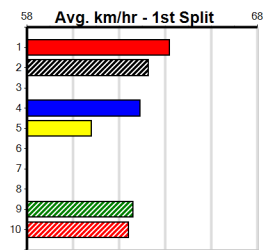

MACEY'S BISTRO

2

5:23PM

(VIC time)

Distance: 390m, Race Type: Maiden, Total Prizemoney: $2,535
1st: $1,680, 2nd: $520, 3rd: $260, 4th: $75

OUR MATE BEAR (1) has been well supported in both runs to date and she will be prominent throughout. PINEAPPLE JUICE (8) is a well bred type, XOEL BALE (7) has been well supported in early betting.

Watchdog Tips: **1** **8** **7** **3** **Bet:** **Win 1**

Box History

Form Box	Wgt	Dist	Track	Date	Time	BON	Margin	1st/2nd (Time)	PIR	Checked	Comment	WR	Split 1	S/P	Grade		
1	OUR MATE BEAR [M] $2.20																
	Well supported in both runs, wins if steps																
	BK Bitch Aug-22 Sire: FLYING RICCIARDO Dam: MISS MORRISSET																
	Owner(s): The Bears Lucky Seven (SYN), C Hutchison, A Kelly, T Hill, W Whitley																
	Trainer: David Geall (Lara)																
	Winning Distances: < 300m (0) 300 - 399m (0) 400 - 499m (0) 500 - 599m (0) 600 - 699m (0) > 700m (0)																
	Winning Weights:																
	2nd (2) 27.5 400 GEL R3 25-Mar-24 23.19 22.68 3.5L JORD'S THE GIFT (22.96) M/33 8.84 $1.90 M																
	3rd (2) 27.1 390 WBL R1 04-Apr-24 22.65 21.99 6.00L ASTON ZINGARA (22.23) Q/23 8.84 $2.30 M																
	Last 3 wins NOT included above																
<table border="1"> <caption>Box History</caption> <thead> <tr><th>Bx</th><th>1st</th><th>2nd</th><th>3rd</th><th>4th</th><th>5th</th><th>6th</th><th>7th</th><th>8th</th></tr> </thead> <tbody> <tr><td>1</td><td></td><td></td><td></td><td></td><td></td><td></td><td></td><td></td></tr> <tr><td>2</td><td></td><td>1</td><td>1</td><td></td><td></td><td></td><td></td><td></td></tr> <tr><td>3</td><td></td><td></td><td></td><td></td><td></td><td></td><td></td><td></td></tr> <tr><td>4</td><td></td><td></td><td></td><td></td><td></td><td></td><td></td><td></td></tr> <tr><td>5</td><td></td><td></td><td></td><td></td><td></td><td></td><td></td><td></td></tr> <tr><td>6</td><td></td><td></td><td></td><td></td><td></td><td></td><td></td><td></td></tr> <tr><td>7</td><td></td><td></td><td></td><td></td><td></td><td></td><td></td><td></td></tr> <tr><td>8</td><td></td><td></td><td></td><td></td><td></td><td></td><td></td><td></td></tr> <tr><td>Prize Best</td><td></td><td></td><td></td><td></td><td></td><td>$780.00</td><td></td><td></td></tr> <tr><td>Starts</td><td></td><td></td><td></td><td></td><td></td><td>NBT</td><td></td><td></td></tr> <tr><td>Trk/Dts</td><td></td><td></td><td></td><td></td><td></td><td>2-0-1-1</td><td></td><td></td></tr> <tr><td>APM</td><td></td><td></td><td></td><td></td><td></td><td>1-0-0-1</td><td></td><td>780</td></tr> </tbody> </table>																	
2	TASTE OF HELL [M] $2.60																
	*** SCRATCHED ***																
	BK Dog May-22 Sire: FERNANDO BALE Dam: EYE WILL REIGN																
	Owner(s): SPARKLE AND FADE (SYN), J Paraskevas, A Paraskevas																
	Trainer: John Paraskevas (Pearcedale)																
	Winning Distances: < 300m (0) 300 - 399m (0) 400 - 499m (0) 500 - 599m (0) 600 - 699m (0) > 700m (0)																
	Winning Weights:																
	3rd (4) 31.9 435 SLE R1 25-Feb-24 25.26 24.33 3.00L OUR YOGI (25.06) M/433 5.46 $1.80 M																
	6th (3) 32.2 435 SLE R2 03-Mar-24 25.61 24.41 14.00 MINH TEDDY (24.63) M/666 VO 5.41 $4.10 MH																
	2nd (2) 32.2 450 WBL R2 04-Apr-24 25.58 24.72 0.50L JAYA BALE (25.55) Q/111 6.64 $3.20 M																
Last 3 wins NOT included above																	
<table border="1"> <caption>Box History</caption> <thead> <tr><th>Bx</th><th>1st</th><th>2nd</th><th>3rd</th><th>4th</th><th>5th</th><th>6th</th><th>7th</th><th>8th</th></tr> </thead> <tbody> <tr><td>1</td><td></td><td></td><td></td><td></td><td></td><td></td><td></td><td></td></tr> <tr><td>2</td><td></td><td>1</td><td></td><td></td><td></td><td></td><td></td><td></td></tr> <tr><td>3</td><td></td><td></td><td></td><td></td><td></td><td></td><td></td><td></td></tr> <tr><td>4</td><td></td><td></td><td>1</td><td></td><td></td><td>1</td><td></td><td></td></tr> <tr><td>5</td><td></td><td></td><td></td><td></td><td></td><td></td><td></td><td></td></tr> <tr><td>6</td><td></td><td></td><td></td><td></td><td></td><td></td><td></td><td></td></tr> <tr><td>7</td><td></td><td></td><td></td><td></td><td></td><td></td><td></td><td></td></tr> <tr><td>8</td><td></td><td></td><td></td><td></td><td></td><td></td><td></td><td></td></tr> <tr><td>Prize Best</td><td></td><td></td><td></td><td></td><td></td><td>$780.00</td><td></td><td></td></tr> <tr><td>Starts</td><td></td><td></td><td></td><td></td><td></td><td>FSTD</td><td></td><td></td></tr> <tr><td>Trk/Dts</td><td></td><td></td><td></td><td></td><td></td><td>3-0-1-1</td><td></td><td></td></tr> <tr><td>APM</td><td></td><td></td><td></td><td></td><td></td><td>0-0-0-0</td><td></td><td>728</td></tr> </tbody> </table>																	
3	HAVANA MAGIC [M] $12.00																
	Dam was a more than capable type, respect																
	BK Bitch Jun-22 Sire: MAGICAL BALE Dam: HAVANA MISS