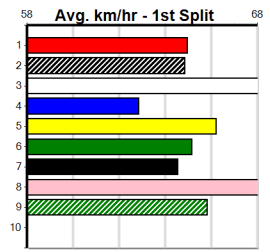

PADDY WANTS PATS

Distance: 390m, Race Type: Mixed 6/7, Total Prizemoney: $2,925
1st: $1,950, 2nd: $600, 3rd: $300, 4th: $75

URIAH BALE (8) was dominant when scoring on debut at Shepparton and she will prove hard to hold out again. CHILLI SAL (5) can come out running and she is a different chaser when on the arm. ASTON ZINGARA (3) is showing some promise

Watchdog Tips: 8 5 3 4 Bet: Win 8

POSIE YOU PEST [7] *** SCRATCHED *** $12.00
BD Bitch Jan-22 Sire: ALLEN DEED Dam: RIXY YA PEST
Trainer: Mathew Wright (Wangoom)
Winning Distances: < 300m (0) 300 - 399m (1) 400 - 499m (0) 500 - 599m (0) 600 - 699m (0) > 700m (0)
Winning Weights: 25.4(1)
3rd (5) 25.6 390 WBL R1 29-Nov-23 22.88 21.96 6.50L CHARING CROSS (22.45) M/53 8.86 $6.80 M
3rd (7) 25.6 460 GEL R3 08-Dec-23 26.35 25.68 2.50L URANA JASMINE (26.18) Q/223 6.72 $8.40 M
8th (3) 26.0 390 WBL R2 21-Dec-23 24.25 22.12 26.00 SARAH STARFISH (22.47) Q/88 V5 9.48 $5.00 M
6th (4) 25.7 450 WBL R3 08-Jan-24 26.48 25.64 7.50L CALL ME ARTIE (25.97) M/244 V0 6.74 $3.20 RW
5th (8) 25.5 390 WBL R1 13-Jan-24 23.03 22.08 9.50L ELK (22.38) Q/55 8.86 $15.00 M
1st (4) 25.4 390 WBL R1 19-Feb-24 22.87 22.26 0.50L VALLETTA DIVA (22.90) Q/11 SW 8.66 $3.50 M
2nd (2) 25.8 450 WBL R5 26-Mar-24 25.91 25.55 0.50L SANDY'S LUNAR (25.88) Q/222 6.67 $2.90 7
Last 3 wins NOT included above
Prize Best $1840.00
Starts 22.87(4)-19/2/24
Trk/Dts 7-1-1-2
APM 4-1-0-1 1328

NARINGAL MATE [7] Solid record here but rises in class, place $10.00
BK Bitch Jan-22 Sire: ALLEN DEED Dam: FLO LAVA
Trainer: Kurt Howard (Woolsthorpe)
Winning Distances: < 300m (0) 300 - 399m (1) 400 - 499m (0) 500 - 599m (0) 600 - 699m (0) > 700m (0)
Winning Weights: 27.7(1)
2nd (1) 27.6 410 HOR R4 05-Nov-23 23.54 23.03 0.50L SPIRITED AVENGER (23.52) Q/11 10.31 $8.00 7
3rd (3) 27.3 390 WBL R9 09-Nov-23 22.33 21.95 2.25L LAW BREAKER (22.18) M/22 8.87 $12.10 X67H
4th (3) 27.4 390 WBL R3 16-Nov-23 22.39 21.99 6.00L IRISH NIKKI (21.99) M/55 8.82 $45.00 X67F
5th (4) 27.6 450 WBL R5 23-Nov-23 25.88 25.28 8.00L YOGEN BALE (25.32) M/566 6.76 $18.80 X67
5th (7) 27.5 450 WBL R5 29-Nov-23 25.95 25.42 6.00L CATCH MY DRIFT (25.56) M/666 6.76 $39.70 X67
4th (4) 26.7 410 HOR R3 26-Dec-23 24.03 22.90 11.00 IDYLLIC TOBY (23.29) M/54 10.82 $8.90 7
3rd (2) 26.7 390 WBL R2 30-Dec-23 22.43 21.89 3.75L EL DORA (22.16) M/44 9.03 $3.90 7
3rd (8) 27.6 390 WBL R3 04-Apr-24 22.82 21.99 3.5L ASTON TRUMAN (22.59) M/63 8.78 $4.90 X67
Last 3 wins NOT included above
1st (3) 27.7 390 WBL R2 05-Oct-23 22.59 22.14 1.25L WHAT HOPE (22.66) Q/21 8.70 $16.10 M
Prize Best $3905.00
Starts 22.59(3)-5/10/23
Trk/Dts 12-1-1-4
APM 7-1-0-4 1496

ASTON ZINGARA [7] Never headed on debut, threat if crosses $3.60
BK Bitch Mar-22 Sire: BARCIA BALE Dam: GYPSIES LUCK
Trainer: Aimee Drew (Dennington)
Winning Distances: < 300m (0) 300 - 399m (1) 400 - 499m (0) 500 - 599m (0) 600 - 699m (0) > 700m (0)
Winning Weights: 27.1(1)
1st (4) 27.1 390 WBL R1 04-Apr-24 22.23 21.99 0.05L INARA BALE (22.24) Q/11 8.52 $3.80 M
Last 3 wins NOT included above
Prize Best $1680.00
Starts 22.23(4)-4/4/24
Trk/Dts 1-1-0-0
APM 1-1-0-0 1680