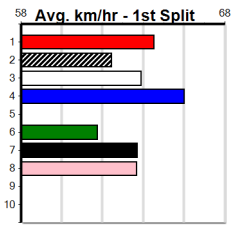

SPORTSBET BET WITH MATES HT2

Distance: 450m, Race Type: Grade 5 Heat, Total Prizemoney: $2,925
1st: $1,950, 2nd: $600, 3rd: $300, 4th: $75

Watchdog Tips:

4 6 3 2 Bet:

Win 4

PLAY THE VICTIM (4) has met some speedy types in recent times and he could be the one to beat with some luck. FIGHT THE FIGHT (6) has shown good early speed in recent times and can challenge. WINKING WILLIE (3) can challenge as well.

Main table containing race details for 10 races, including horse names, trainers, owners, and winning boxes.