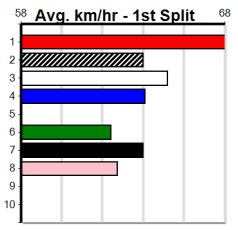

Traralgon

LINDSAY FRANKLIN MEMORIAL

Distance: 395m, Race Type: Grade 5, Total Prizemoney: $2,925
1st: $1,950, 2nd: $600, 3rd: $300, 4th: $75

4

7:35PM

(VIC time)

CORTEZ BALE (3) can set the pace from box rise in this and he looks hard to catch. ZAMBEZI (6) can race on the speed from the outset and could be the main danger. NORSE QUEEN (2) can show good mid-race pace.

Watchdog Tips: **3** **6** **2** **8** **Bet:** **Trifecta 3/2,6,8/2,6,8 ($10 - 166.67%)**