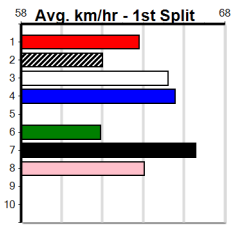

SPORTSBET BET WITH MATES HT1

Distance: 450m, Race Type: Grade 5 Heat, Total Prizemoney: $2,925

1st: $1,950, 2nd: $600, 3rd: $300, 4th: $75

9

9:17PM

(VIC time)

TANGELA BALE (7) looks to have a bit of a class edge on her rivals in this and she can lead from go to whoa. DR. BENEDICT (6) is a talented chaser with a good motor and could be the danger. FLY CHIC (4) can race on the speed throughout.

Watchdog Tips: **7** **6** **4** **1** **Bet:** **Trifecta 7/4,6/1,4,6 ($10 - 250%)**

Form	Box	Weight	Dist	Track	Date	Time	BON	Margin	1st/2nd (Time)	PIR	Checked	Comment	W/R	Split 1	S/P	Grade

1 ASTUTE QUEEN [5] *Comes into calculations from this draw, threat.* **$10.00**

BK B May-21 AUSSIE INFRARED **GOTHAM QUEEN**

Trainer: Melanie Lithgow (Devon Meadows)

3rd (6)	28.3	450	BAL	R10	06-Mar-24	25.63	24.91	3.25	LJAMIE BALE (25.41)	Q/423	.	.	.	6.72	$37.20	5
7th (1)	28.3	460	WGL	R6	12-Mar-24	26.70	25.98	5.50	LASTON MASSIMO (26.34)	S/867	.	.	.	6.87	$11.20	5
5th (8)	28.2	400	GEL	R11	15-Mar-24	22.96	22.46	5.00	L L DORA (22.62)	M/75	.	SW	.	8.65	$14.40	5
1st (5)	28.2	395	TRA	R10	08-Apr-24	22.41	22.05	0.025	L B I G TRUCKER (22.41)	Q/122	.	.	.	3.75	$2.70	T3-5

Owner(s): SMKN (SYN), M Lithgow, D Maynes, K Maynes, N Riseley, E Avdulla

Winning Boxes

1	2	3	4	5	6	7	8
1	1	2	1	1			
Prize	$16,690.63						
Best	NBT						
Starts	51-5-11-11						
Trk/Dst	2-0-0-0						
APM	$5166						

2 DR. EVERGREEN [5] *May get shuffled back in this, needs luck.* **$12.00**

BK B Oct-20 AUSSIE INFRARED **DR. ABBIE**

Trainer: Emily McMahon (Darriman)

4th (2)	27.9	435	SLE	R11	10-Mar-24	24.72	24.30	2.75	L A F T E R N O O N (24.54)	M/344	.	.	.	5.28	$15.60	5
4th (2)	27.8	435	SLE	R10	17-Mar-24	25.34	24.32	7.00	L C R A C K E R J A C K J E T (24.88)	M/675	.	.	.	5.46	$21.00	5
3rd (8)	27.7	435	SLE	R12	24-Mar-24	25.11	24.39	8.50	L T A H O N T A (24.54)	M/344	.	.	.	5.45	$11.50	5
5th (3)	27.4	435	SLE	R10	07-Apr-24	25.28	24.50	12.00	L D R . B E N E D I C T (24.50)	M/555	.	.	.	5.30	$49.40	5

Owner(s): DOCTORS KENNELS (SYN), J McMahon, J Gill

Winning Boxes

1	2	3	4	5	6	7	8
1	1			1			
Prize	$10,638.57						
Best	NBT						
Starts	37-3-7-4						
Trk/Dst	1-0-1-0						
APM	$3844						

3 SURPRISING [5] *Can show early speed but place looks best.* **$21.00**

BK B Nov-19 WORM BURNER **RAPANUI SURPRISE**

Trainer: Kelvin Iles (Longwarry)

7th (7)	27.8	640	SLE	R8	10-Mar-24	37.64	36.52	16.00	L F I N N I S S J E W E L (36.52)	M/4567	.	.	.	6.30	$17.60	5
4th (2)	27.7	600	MEP	R10	20-Mar-24	35.21	34.38	9.00	L A I L E E B A L E (34.58)	S/4544	.	.	.	9.26	$19.00	X45
3rd (4)	28.1	515	SAP	R9	31-Mar-24	30.41	29.79	7.00	L R E D S H I F T A L P H A (29.94)	M/4444	.	.	.	5.21	$5.70	5
4th (4)	27.7	595	SAN	R9	04-Apr-24	34.73	34.39	5.00	L O R L I B A L E (34.39)	M/5555	.	.	.	9.43	$72.30	X45

Owner(s): C Brown

Winning Boxes

1	2	3	4	5	6	7	8
3	2		2	1		1	1
Prize	$45,270.00						
Best	FSTD						
Starts	56-10-3-8						
Trk/Dst	0-0-0-0						
APM	$9676						

4 FLY CHIC [5] *Can race on the speed early, big chance.* **$4.60**

BK B Jan-22 TOMMY SHELBY **FLORAL LACE**

Trainer: Robert Pallotta (Ripplebrook)

4th (7)	26.3	395	TRA	R2	08-Mar-24	22.41	21.83	4.75	L D R . F A R R A H (22.09)	M/345	.	.	.	3.80	$4.90	X67
8th (7)	26.8	450	BAL	R5	13-Mar-24	26.59	24.81	20.00	L B O R A C A Y S T O R M (25.23)	Q/878	.	.	.	6.73	$38.10	RWH
1st (4)	26.7	400	WGL	R9	28-Mar-24	22.85	22.84	1.25	L T E A S E R ' S B E A U T Y (22.93)	Q/32	.	SW	.	8.40	$2.00	T3-6
6th (3)	26.9	395	TRA	R5	03-Apr-24	22.94	22.16	7.00	L R A D E B E (22.48)	Q/158	.	.	.	3.75	$9.40	5

Owner(s): G Milos

Winning Boxes

1	2	3	4	5	6	7	8
1	1		1				
Prize	$8,115.00						
Best	FSTD						
Starts	20-3-4-3						
Trk/Dst	0-0-0-0						
APM	$3924						

5 *** VACANT BOX ***

Trainer:
Owner(s):

Winning Boxes

1	2	3	4	5	6	7	8
Prize							
Best							
Starts							
Trk/Dst							
APM