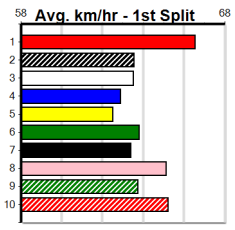

DOLLAR SHORT (6) was the fastest heat winner last week and he looks like the one to beat again.
ROCK BALBOA (3) possesses a good turn of foot once balanced and can challenge. TRUE TEMPER (7) can be prominent throughout.