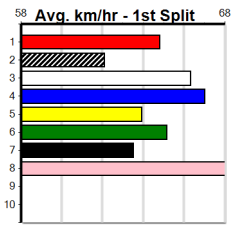

CATCH THE THIEF @ STUD

Distance: 395m, Race Type: Grade 5, Total Prizemoney: $2,925
1st: $1,950, 2nd: $600, 3rd: $300, 4th: $75

5
7:54PM
(VIC time)

HYPERKINETIC (4) has the early speed to overcome his tricky draw and he could lead from go to whoa. BLITZ (8) has a good turn of foot once balanced and can be prominent throughout. GRETEL'S GIRL (1) is drawn to challenge as well.

Watchdog Tips: **4** **1** **6** **8** **Bet:** **Quinella 4/8 ($10 for 1000%)**

1 GRETEL'S GIRL [5] *Drawn to race on the speed, chance.* **$3.60**

BK B Sep-21 SHIMA SHINE ELEVATED

Trainer: Justin Booker (Kilmany)

2nd (1)	27.1	400	WGL	R11	19-Mar-24	22.88	22.39	1.75LOUTSMART (22.77)	Q/12	. . .	8.28	$1.90	5
4th (7)	26.9	400	WGL	R4	25-Mar-24	23.09	22.46	7.00HYPERKINETIC (22.63)	M/76	. . .	8.67	$11.80	5
4th (8)	26.7	435	SLE	R11	31-Mar-24	25.21	24.45	7.50LCARLY BALE (24.71)	M/444	. . .	5.45	$2.80	RW
4th (4)	26.6	435	SLE	R11	07-Apr-24	24.89	24.50	3.75LASHLEY HOOK (24.63)	Q/334	. . .	5.31	$38.40	5

Owner(s): J Booker

Winning Boxes

1	2	3	4	5	6	7	8
		2				1	
Prize	$10,275.00						
Best	22.45						
Starts	24-4-6-1						
Trk/Dst	1-1-0-0						
APM	$5623						

2 AKINA LAD [5] *Handy early speed, well drawn, place hopes.* **$8.50**

BK D Jan-21 BERNARDO AKINA MOSS

Trainer: Samantha Mckay (Denison)

7th (5)	36.2	395	TRA	R2	19-Jan-24	22.78	22.26	7.50LDR. DOT (22.26)	M/866	. . .	3.88	$21.40	X45
3rd (1)	36.1	435	SLE	R4	24-Jan-24	24.82	24.31	1.00LCHER'S HAND (24.75)	M/323	. . .	5.28	$8.10	5NP
5th (4)	36.7	395	TRA	R5	31-Jan-24	22.55	21.84	6.50LIRVING BALE (22.11)	M/355	. . .	3.82	$67.80	X45
1= (4)	36.2	350	TRA	R4	03-Apr-24	20.21	19.82	1.00AKINA LAD/ASTON KENNEDY (22.21)	M/33	. . .	6.67	$22.40	X45

Owner(s): TAMBO (SYN), S McKay, J Rowley, D McKay

Winning Boxes

1	2	3	4	5	6	7	8
	1	1	1	1	1	2	
Prize	$18,190.00						
Best	22.51						
Starts	49-7-9-4						
Trk/Dst	22-5-6-0						
APM	$5498						

3 BIG BRAIN [5] *Bit hit or miss early, will need to hit.* **$6.50**

RF D Feb-22 ORSON ALLEN TINK

Trainer: Gerard O'keeffe (Neerim Junction)

4th (1)	31.7	515	SAN	R3	21-Mar-24	29.94	29.27	8.00LSHAKE IT OFF (29.38)	M/4444	. . .	5.18	$27.80	SH
4th (2)	31.7	525	MEP	R9	27-Mar-24	30.60	29.96	7.50LHUNTER RIOT (30.07)	M/1133	. . .	5.07	$3.90	5H
5th (8)	32.0	515	SAP	R9	31-Mar-24	30.82	29.79	13.00LREDSHIFT ALPHA (29.94)	M/1555	. . .	5.17	$2.40	5
8th (1)	31.0	400	WGL	R4	09-Apr-24	23.31	22.19	12.00LBANJO ONE STRING (22.53)	M/87	. . .	8.88	$6.60	X45

Owner(s): HALF A BRAIN (SYN), G O'keeffe, D Brain

Winning Boxes

1	2	3	4	5	6	7	8
		3				1	2
Prize	$19,490.00						
Best	NBT						
Starts	32-6-5-3						
Trk/Dst	1-0-0-0						
APM	$1179						

4 HYPERKINETIC (QLD)[5] *Has the speed to overcome draw, one to beat.* **$3.60**

F D Feb-20 ZAMBORA BROCKIE KATHIE'S FLASH

Trainer: Shaun Mifsud (Hernes Oak)

2nd (6)	34.7	400	WGL	R11	12-Mar-24	23.01	22.55	0.75LBRING YOUR BEST (22.96)	Q/11	. SW	8.27	$24.60	5
2nd (3)	34.4	400	WGL	R10	19-Mar-24	23.01	22.39	3.5LITTLE EDWARD (22.77)	M/22	. . .	8.37	$5.00	5
1st (3)	34.4	400	WGL	R4	25-Mar-24	22.63	22.46	1.5LVALENCIA JIM (22.72)	M/11	. . .	8.23	$14.20	5
5th (7)	34.2	400	WGL	R10	02-Apr-24	23.13	22.51	9.00LMY NEO (22.51)	M/64	. . .	8.51	$13.20	X34

Owner(s): G Mifsud

Winning Boxes

1	2	3	4	5	6	7	8
1	1	1	1	1	2		
Prize	$16,360.00						
Best	22.42						
Starts	32-6-7-4						
Trk/Dst	7-1-2-1						
APM	$5439