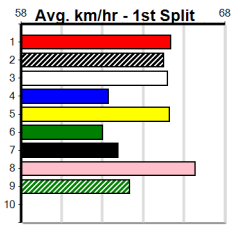

AUSSIE SECRET @ STUD

Distance: 500m, Race Type: Mixed 4/5, Total Prizemoney: $3,875
1st: $2,600, 2nd: $800, 3rd: $400, 4th: $75

ACE OF PACE (5) can explode soon after box rise and he will be hard to catch if he can find the arm. ZIPPING ALEXA (1) can race on the speed from her gun draw and could be the danger. XILE BALE (3) has plenty of talent as well.

Watchdog Tips: 5 1 3 4 Bet: Win 5

Main table containing race details for 10 races, including horse names, trainers, odds, and winning boxes.