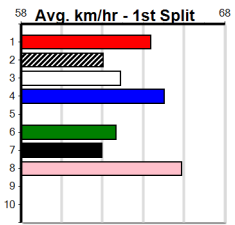

1st: \$1,950, 2nd: \$600, 3rd: \$300, 4th: \$75

11

9:57PM

(VIC time)

DR. FALKOR (8) can set the tempo from the outset in this and looks to have a bit too much class here. BIG TIMBER (3) can be hit or miss early but can challenge if he hits. DR. ANGELO (7) has a good turn of foot once balanced.