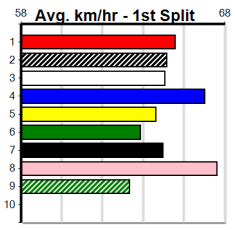

NATIONAL GREYHOUND ADOPTION MON

Distance: 450m, Race Type: Mixed 4/5, Total Prizemoney: $3,360
1st: $2,250, 2nd: $690, 3rd: $345, 4th: $75

7
8:42PM
(VIC time)

ON HIGH ALERT (4) has the potential to be a star of the sport and he could have a bit too much class for a good line up here. SHADOW RIOT (2) has a huge motor and can race on the speed from the outset. MYALL SANDY (5) looks next best.

Watchdog Tips: **4** **2** **5** **1** **Bet:** **Trifecta 4/2,5/1,2,5 ($10 - 250%)**