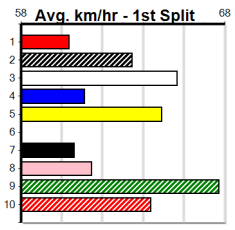

BRIDGES ON ARGYLE TRARALGON

Distance: 395m, Race Type: Mixed 6/7, Total Prizemoney: $2,925
1st: $1,950, 2nd: $600, 3rd: $300, 4th: $75

DR. KENNETH (7) can explode once balanced and he could have a bit too much class for his rivals.
LUXFORD (6) was a good debut winner last start and can challenge despite the rise in class. SHIMA HARLEY (8) may only need to step cleanly.

Watchdog Tips: **7** **6** **8** **1** **Bet:** **Win 7**