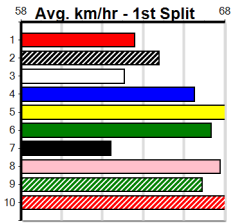

NAK SIGNS

12

10:17PM
(VIC time)

Distance: 350m, Race Type: Mixed 4/5, Total Prizemoney: $3,360
1st: $2,250, 2nd: $690, 3rd: $345, 4th: $75

SHORT AND STUMPY (5) can set the pace from box rise and she looks very hard to beat in this.
GOT THE LOT (2) can race in a forward position throughout and looks the likely the danger.
GALLOPING JIMMY (4) can place.

Watchdog Tips: **5** **2** **4** **9** **Bet:** **Trifecta 5/2,4/2,4 ($10 - 500%)**