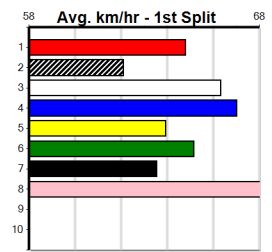

CATCH THE THIEF @ STUD

Distance: 395m, Race Type: Grade 5, Total Prizemoney: $2,925
1st: $1,950, 2nd: $600, 3rd: $300, 4th: $75

HYPERKINETIC (4) has the early speed to overcome his tricky draw and he could lead from go to whoa. BLITZ (8) has a good turn of foot once balanced and can be prominent throughout. GRETEL'S GIRL (1) is drawn to challenge as well.

Watchdog Tips: 4 1 6 8 **Bet:** Quinella 4/8 ($10 for 1000%)

GRETEL'S GIRL [5] **$3.60**
Drawn to race on the speed, chance.
BK Bitch Sep-21 Sire: SHIMA SHINE Dam: ELEVATED Trainer: Justin Booker (Kilmany)
Owner(s): J Booker
Winning Distances: < 300m (0) 300 - 399m (3) 400 - 499m (1) 500 - 599m (0) 600 - 699m (0) > 700m (0)
Winning Weights: 26.8(1) 27.0(3)

Pl	Box	Dist	Track	Date	Time	BOB	Margin	1st/2nd (Time)	PIR	Checked	Comment	WR	Split 1	S/P	Grade
6th	(5)	27.0	400	WGL	R6	15-Feb-24	23.24	22.72	6.50L	PACIFIC ROCK (22.80)	M/66	. . . . .	8.95	$2.60	T3-5
2nd	(8)	27.0	300	HVL	R3	01-Mar-24	16.91	16.78	1.00L	SUPINATOR (16.86)	M/3	. . . . .	4.01	$1.80	T3-5
1st	(8)	27.0	395	TRA	R5	06-Mar-24	22.45	22.15	6.00L	WHY NOT LILAH (22.87)	Q/211	. . . . .	3.80	$2.80	T3-5
2nd	(2)	26.9	400	WGL	R12	12-Mar-24	23.01	22.55	0.75L	CLASSY KAYLA (22.97)	Q/22	. . . . .	8.40	$4.70	5
2nd	(1)	27.1	400	WGL	R11	19-Mar-24	22.88	22.39	1.75L	OUTSMART (22.77)	Q/12	. . . . .	8.28	$1.90	5
4th	(7)	26.9	400	WGL	R4	25-Mar-24	23.09	22.46	7.00L	HYPERKINETIC (22.63)	M/76	. . . . .	8.67	$11.80	5
4th	(8)	26.7	435	SLE	R11	31-Mar-24	25.21	24.45	7.50L	CARLY BALE (24.71)	M/444	. . . . .	5.45	$2.80	RW
4th	(4)	26.6	435	SLE	R11	07-Apr-24	24.89	24.50	3.75L	ASHLEY HOOK (24.63)	Q/334	. . . . .	5.31	$38.40	5

Last 3 wins NOT included above

1st	(3)	26.8	400	WGL	R1	10-Oct-23	22.83	22.53	0.75L	JAYVILLE STELLA (22.87)	M/11	. . . . .	8.45	$2.90	M
1st	(3)	27.0	350	HVL	R7	01-Nov-23	19.71	19.70	0.50L	CLEAR PASSAGE (19.74)	M/3	. . . . .	6.65	$2.50	X67
1st	(6)	27.0	300	HVL	R9	05-Jan-24	16.79	16.79	1.25L	ZIPPING BRYCE (16.86)	M/2	. . . . .	3.91	$2.80	T3-RW

Box History

Bx	1st	2nd	3rd	4th	5th	6th	7th	8th
1	1							
2		2						
3	2							
4				1	2	1		
5		1				1	1	
6	1							
7				1				
8	1	2		2				

Prize Best Starts Trk/Dts APM
$10275.00
22.45(8)-6/3/24
24-4-6-1
1-1-0-0
5623