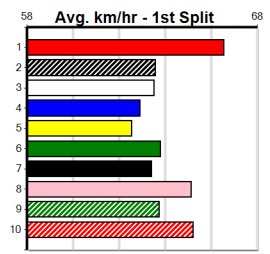

SPORTSBET GREEN TICKS FINAL

Distance: 395m, Race Type: Mixed 6/7 Final, Total Prizemoney: $3,360
1st: $2,250, 2nd: $690, 3rd: $345, 4th: $75

DOLLAR SHORT (6) was the fastest heat winner last week and he looks like the one to beat again.
ROCK BALBOA (3) possesses a good turn of foot once balanced and can challenge. TRUE
TEMPER (7) can be prominent throughout.

Watchdog Tips: **6** **3** **7** **8** **Bet:** Box Quinella 3,6,7 ($10 for 333.33%)

Form	Box	Wgt	Dist	Track	Date	Time	BON	Margin	1st/2nd (Time)	PIR	Checked	Comment	WR	Split 1	S/P	Grade
MISS JAZZ [6]																
Gun draw but will need to lead, tough ask. $12.00																
DKBD Bitch Jan-22 Sire: FERNANDO BALE Dam: SMOKIN' CINDY Trainer: Gregory Mills (Frankston)																
Owner(s): Franstail (SYN), R Burns, G Mills, J Mills, M Hummel, A Corrone																
Winning Distances: < 300m (0) 300 - 399m (1) 400 - 499m (1) 500 - 599m (0) 600 - 699m (0) > 700m (0)																
Winning Weights: 24.0(1) 24.2(1)																
2nd	(2)	25.5	300	HVL	R1	29-Oct-23	17.02	16.54	1.75L GEMMA'S RIGHT (16.91)	M/3	.	SW	.	4.01	$9.80	M
5th	(7)	24.4	300	HVL	R1	18-Feb-24	17.29	16.50	5.50L RAPIDFIRE LAYLA (16.93)	M/3	.	.	.	3.95	$2.10	M
6th	(3)	24.1	300	HVL	R2	25-Feb-24	17.28	16.27	8.50L FAST LOVE (16.71)	M/2	.	.	.	3.91	$3.10	MH
1st	(8)	24.0	395	TRA	R3	20-Mar-24	22.96	22.55	7.50L NEVER SOBER (23.45)	M/211	.	.	.	3.88	$1.40	M
1st	(1)	24.2	400	WGL	R3	28-Mar-24	22.84	22.84	0.25L PACIFIC BEAUTY (22.85)	M/22	.	.	.	8.44	$3.00	T3-7
4th	(6)	23.9	395	TRA	R2	03-Apr-24	22.93	22.16	9.00L DOLLAR SHORT (22.32)	Q/344	.	.	.	3.85	$10.70	X67H
Last 3 wins NOT included above																
<table border="1" style="width:100%"> <thead> <tr> <th>Bx</th> <th>1st</th> <th>2nd</th> <th>3rd</th> <th>4th</th> <th>5th</th> <th>6th</th> <th>7th</th> <th>8th</th> </tr> </thead> <tbody> <tr><td>1</td><td>1</td><td></td><td></td><td></td><td></td><td></td><td></td><td></td></tr> <tr><td>2</td><td></td><td>1</td><td></td><td></td><td></td><td></td><td></td><td></td></tr> <tr><td>3</td><td></td><td></td><td></td><td></td><td></td><td></td><td></td><td></td></tr> <tr><td>4</td><td></td><td></td><td></td><td></td><td></td><td></td><td></td><td></td></tr> <tr><td>5</td><td></td><td></td><td></td><td></td><td></td><td></td><td></td><td></td></tr> <tr><td>6</td><td></td><td></td><td></td><td></td><td></td><td></td><td></td><td></td></tr> <tr><td>7</td><td></td><td></td><td></td><td></td><td></td><td></td><td></td><td></td></tr> <tr><td>8</td><td></td><td></td><td></td><td></td><td></td><td></td><td></td><td></td></tr> </tbody> </table>																
<table border="1" style="width:100%"> <tr><td>Prize Best</td><td>$2595.00</td></tr> <tr><td>Starts</td><td>22.96(8)-20/3/24</td></tr> <tr><td>Trk/Dts</td><td>6-2-1-0</td></tr> <tr><td>APM</td><td>2-1-0-0</td></tr> <tr><td></td><td>2283</td></tr> </table>																

SKY HIGH DREAMS [7]																
Likely to be in the back half early, tested. $21.00																
BD Bitch Dec-21 Sire: MY REDEEMER Dam: AVA'S DREAM Trainer: Debra Cumes (Drouin West)																
Owner(s): A Gringhuis																
Winning Distances: < 300m (0) 300 - 399m (0) 400 - 499m (1) 500 - 599m (0) 600 - 699m (0) > 700m (0)																
Winning Weights: 28.8(1)																
3rd	(7)	29.0	460	WGL	R1	24-Oct-23	26.49	25.83	5.00L BEST OF COLOUR (26.14)	M/334	.	.	.	6.72	$6.10	M
7th	(1)	29.5	350	HVL	R5	05-Nov-23	20.04	19.05	13.00 MY MAGIC MAN (19.14)	M/7	.	.	.	6.82	$32.00	SH
1st	(2)	28.8	460	WGL	R1	09-Nov-23	26.72	26.04	0.50L FREEDOM GIRL (26.74)	S/435	.	.	.	6.82	$4.30	T3-M
8th	(4)	28.8	350	HVL	R5	26-Nov-23	20.48	19.03	13.00 SONIC DIESEL (19.60)	M/6	.	VO	.	6.87	$64.90	7
ST	(-)	29.3	435	SLE		03-Mar-24	25.56		6.50L Trial Cleared	M/45	.	5of5	.	5.30		ST
6th	(2)	29.5	350	TRA	R4	18-Mar-24	20.61	20.02	7.00L SPEEDY SWAN (20.12)	S/88	.	.	.	6.97	$11.70	T3-RW
6th	(7)	28.9	400	WGL	R1	25-Mar-24	23.59	22.46	14.00 ANNABELLA ROSE (22.67)	M/76	.	.	.	8.67	$80.10	X67H
3rd	(2)	28.8	395	TRA	R2	03-Apr-24	22.70	22.16	5.50L DOLLAR SHORT (22.32)	S/533	.	.	.	3.95	$34.30	X67H
Last 3 wins NOT included above																
<table border="1" style="width:100%"> <thead> <tr> <th>Bx</th> <th>1st</th> <th>2nd</th> <th>3rd</th> <th>4th</th> <th>5th</th> <th>6th</th> <th>7th</th> <th>8th</th> </tr> </thead> <tbody> <tr><td>1</td><td></td><td></td><td></td><td></td><td></td><td></td><td></td><td></td></tr> <tr><td>2</td><td>1</td><td></td><td></td><td></td><td></td><td></td><td></td><td></td></tr> <tr><td>3</td><td></td><td></td><td></td><td></td><td></td><td></td><td></td><td></td></tr> <tr><td>4</td><td></td><td></td><td></td><td></td><td></td><td></td><td></td><td></td></tr> <tr><td>5</td><td></td><td></td><td></td><td></td><td></td><td></td><td></td><td></td></tr> <tr><td>6</td><td></td><td></td><td></td><td></td><td></td><td></td><td></td><td></td></tr> <tr><td>7</td><td></td><td></td><td></td><td></td><td></td><td></td><td></td><td></td></tr> <tr><td>8</td><td></td><td></td><td></td><td></td><td></td><td></td><td></td><td></td></tr> </tbody> </table>																
<table border="1" style="width:100%"> <tr><td>Prize Best</td><td>$2895.00</td></tr> <tr><td>Starts</td><td>NBT</td></tr> <tr><td>Trk/Dts</td><td>13-1-2-3</td></tr> <tr><td>APM</td><td>1-0-0-1</td></tr> <tr><td></td><td>1071</td></tr> </table>