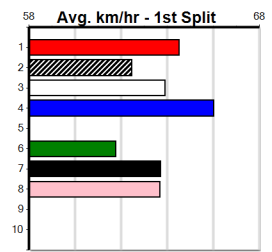

Traralgon
10
9:35PM
(VIC time)

SPORTSBET BET WITH MATES HT2

Distance: 450m, Race Type: Grade 5 Heat, Total Prizemoney: $2,925
1st: $1,950, 2nd: $600, 3rd: $300, 4th: $75

PLAY THE VICTIM (4) has met some speedy types in recent times and he could be the one to beat with some luck. FIGHT THE FIGHT (6) has shown good early speed in recent times and can challenge. WINKING WILLIE (3) can challenge as well.

Watchdog Tips: **4** **6** **3** **2** **Bet:** **Win 4**

1

HIERARCHY [5] **Can show early speed but place looks best.** **$8.00**

F Dog Feb-21 Sire: BERNARDO Dam: EAU ROUGE
Owner(s): Eye Candy (SYN), C Wilk, K Gorman
Winning Distances: < 300m (0) 300 - 399m (2) 400 - 499m (6) 500 - 599m (0) 600 - 699m (0) > 700m (0)
Winning Weights: 29.6(1) 30.2(2) 30.4(2) 30.7(1) 31.2(1) 31.5(1)

Box	1st	2nd	3rd	4th	5th	6th	7th	8th
1	2	1	1	1	1			
2	1	2	2		1		2	1
3		1						1
4	2		1	1		2		
5		2		1	1		1	
6	2	1	3			1	1	1
7	1	2	2	1	1	2	1	1
8	2	1	2		1			2

Prize Best Starts Trk/Dts APM: $31605.00 NBT 56-8-11-11 7-0-3-1 6879

2

DR. HAROLD [5] **Good turn of foot once balanced, can threaten.** **$6.50**

BK Dog Feb-21 Sire: BERNARDO Dam: BEATRICE
Owner(s): DOCTORS KENNELS (SYN), J McMahon, J Gill
Winning Distances: < 300m (0) 300 - 399m (2) 400 - 499m (1) 500 - 599m (0) 600 - 699m (0) > 700m (0)
Winning Weights: 30.4(1) 31.2(1) 31.3(1)

Box	1st	2nd	3rd	4th	5th	6th	7th	8th
1								
2	2			3		1		
3		1		2		2	1	
4		1	2	2			1	
5				1				
6		2						
7	1					1		1
8	1							

Prize Best Starts Trk/Dts APM: $8175.63 25.07(2)-9/2/24 24-3-2-4 5-1-0-0 5001

3

WINKING WILLIE [5] **Can race on the speed throughout, major player.** **$3.60**

BK Dog Feb-22 Sire: BERNARDO Dam: SILVER SALUTE
Owner(s): D Rhodes
Winning Distances: < 300m (0) 300 - 399m (6) 400 - 499m (1) 500 - 599m (0) 600 - 699m (0) > 700m (0)
Winning Weights: 33.9(1) 34.1(1) 34.7(1) 35.3(2) 35.4(1) 35.6(1)

Box	1st	2nd	3rd	4th	5th	6th	7th	8th
1		1			1			
2				1				
3					1			
4	1	1			1			
5	1	1	1				1	
6	1			1				
7	2	2						
8	2	1			1			

Prize Best Starts Trk/Dts APM: $18660.00 NBT 21-7-6-1 4-0-3-0 11822

4

PLAY THE VICTIM [5] **Met some jets of late, plenty of talent, go close.** **$3.20**

BK Dog May-21 Sire: HARD STYLE RICO Dam: DYNA QUOTA
Owner(s): TWO BRANDO'S (SYN), S Brandon, D Brandon, D Atkin
Winning Distances: < 300m (0) 300 - 399m (3) 400 - 499m (6) 500 - 599m (1) 600 - 699m (0) > 700m (0)
Winning Weights: 34.7(1) 34.9(2) 35.0(2) 35.1(1) 35.3(1) 35.9(2) 36.2(1)

Box	1st	2nd	3rd	4th	5th	6th	7th	8th
1	3		1	2	1			2
2	1	3	1	3	1			
3	1	2		1	1	1	1	4
4		3	1	1	2			1
5	2				1	1	1	1
6			4	2				1
7	1	1	1					2
8	2	2	3	1	1	1	1	1

Prize Best Starts Trk/Dts APM: $37275.00 25.19(8)-10/3/23 64-10-15-9 16-3-2-5 11501

5

*** VACANT BOX ***

Sire: Dam: Trainer:

Owner(s):
Winning Distances: < 300m (0) 300 - 399m (0) 400 - 499m (0) 500 - 599m (0) 600 - 699m (0) > 700m (0)
Winning Weights:

Box History