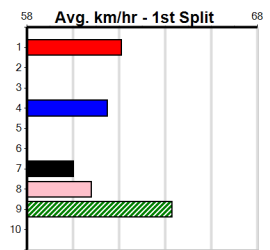

LV FORKLIFTS

Distance: 395m, Race Type: Maiden, Total Prizemoney: $2,535
1st: $1,680, 2nd: $520, 3rd: $260, 4th: $75

POSH PAWS (6) looks set to find the arm soon after box rise and could prove hard to catch in the run to the judge. SAXON SELTON (3) probably settles midfield in this but can challenge with some luck. NOT NOW KAREN (4) has a good turn of foot.

Watchdog Tips: **6** **3** **4** **7** **Bet:** **Win 6**

Form Box	Wgt	Dist	Track	Date	Time	BON	Margin	1st/2nd (Time)	PIR	Checked	Comment	W/R	Split 1	S/P	Grade		
1	DR. YELLOWSTONE [M] $10.00																
	Never fired on debut, may need more time.																
	BK	Dog	Aug-22		Sire: FERAL FRANKY		Dam: PAYTON		Trainer: Kimberley McMahon (Darriman)								
	Owner(s): DOCTORS KENNELS (SYN), J McMahon, J Gill																
	Winning Distances: < 300m (0) 300 - 399m (0) 400 - 499m (0) 500 - 599m (0) 600 - 699m (0) > 700m (0)																
	Winning Weights:																
	8th (8)	32.7	435	SLE	R1	07-Apr-24	26.32	24.50	24.00	JOHNSON STREET (24.65)	S/888			5.35	$7.20	M	
	Last 3 wins NOT included above																
	Box History																
	Prize Best Starts Trk/Dts APM																
2	BIG MIZZI [M] $5.50																
	First starter, watch betting.																
	BK	Dog	Mar-22		Sire: SHIMA SHINE		Dam: LAKEVIEW ISLA		Trainer: Harley Whelan (Metung)								
	Owner(s): Lakeview kennels (SYN), L Whelan, M Whelan, P Whelan																
	Winning Distances: < 300m (0) 300 - 399m (0) 400 - 499m (0) 500 - 599m (0) 600 - 699m (0) > 700m (0)																
	Winning Weights:																
	Last 3 wins NOT included above																
	Box History																
	Prize Best Starts Trk/Dts APM																
	3	SAXON KELTON [M] $4.60															
Shown talent but settles midfield, danger here.																	
BE		Dog	May-22		Sire: SHIMA SHINE		Dam: ITA LOUISA		Trainer: Barry Toner (Bunyip)								
Owner(s): S Toner																	
Winning Distances: < 300m (0) 300 - 399m (0) 400 - 499m (0) 500 - 599m (0) 600 - 699m (0) > 700m (0)																	
Winning Weights:																	
2nd (3)		36.0	350	TRA	R1	21-Feb-24	20.62	19.68	2.00L	FIRST MATE (20.50)	M/36			6.77	$5.50	M	
7th (6)		36.4	350	TRA	R1	01-Mar-24	20.69	19.72	9.00L	VIENNA GOLD (20.06)	M/57			6.93	$5.90	M	
3rd (3)		35.7	395	TRA	R2	06-Apr-24	22.63	22.30	1.00L	INDI GOES BANG (22.57)	M/655			3.92	$5.10	M	
Last 3 wins NOT included above																	
Box History																	
Prize Best Starts Trk/Dts APM																	
4	NOT NOW KAREN (SA)[M] $5.50																
	Good turn of foot once balanced, chance with luck.																
	BK	Bitch	Dec-21		Sire: KEYBOW		Dam: MENTAL LEE		Trainer: Eddie Lieshout (Drouin West)								
	Owner(s): T Maynard																
	Winning Distances: < 300m (0) 300 - 399m (0) 400 - 499m (0) 500 - 599m (0) 600 - 699m (0) > 700m (0)																
	Winning Weights:																
	F (8)	25.8	515	SAP	R1	10-Sep-23	0.00	29.39		BILLY INTENTION (30.06)	M/4		VO	5.29	$60.50	M	
	F (4)	26.0	460	WGL	R2	26-Sep-23	0.00	25.70		WINKING WILLIE (26.12)	M/66		VO	6.91	$60.70	MH	
	3rd (6)	27.3	400	WGL	R1	16-Jan-24	23.36	22.27	3.75L	STARLIGHT MINI (23.11)	M/33			8.77	$11.20	M	
	6th (5)	27.5	400	WGL	R2	25-Jan-24	23.85	22.82	8.00L	TARGET RANGE (23.31)	M/86			8.98	$3.70	T3-M	
3rd (7)	27.5	400	WGL	R2	01-Feb-24	23.18	22.58	2.00L	OUR MABEL (23.04)	Q/23			8.59	$4.10	T3-M		
4th (8)	27.4	400	WGL	R1	08-Feb-24	22.98	22.63	3.75L	ITALICS (22.74)	Q/54			8.74	$5.20	T3-M		
2nd (3)	27.7	400	WGL	R4	22-Feb-24	23.36	22.69	0.75L	CERSEI'S BOY (23.31)	M/33			8.69	$1.90	M		
2= (1)	26.9	435	SLE	R2	05-Apr-24	25.76	24.60	1.25L	DR. DUCKY (25.67)	M/533			5.48	$2.70	M		
Last 3 wins NOT included above																	
Box History																	
Prize Best Starts Trk/Dts APM																	
5	HAWKEYED KID [M] $6.50																
	First starter, watch betting.																
	BK	Dog	Apr-22		Sire: ORSON ALLEN		Dam: CHAMPAGNE CHASER		Trainer: Leanne Burke (Alberton West)