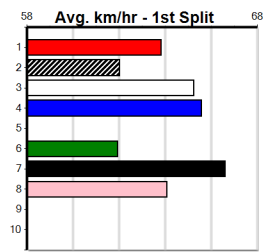

SPORTSBET BET WITH MATES HT1

Distance: 450m, Race Type: Grade 5 Heat, Total Prizemoney: $2,925
1st: $1,950, 2nd: $600, 3rd: $300, 4th: $75

TANGELA BALE (7) looks to have a bit of a class edge on her rivals in this and she can lead from go to whoa. DR. BENEDICT (6) is a talented chaser with a good motor and could be the danger. FLY CHIC (4) can race on the speed throughout.

Watchdog Tips: 7 6 4 1 Bet: Trifecta 7/4,6/1,4,6 ($10 - 250%)

Form Box Wgt Dist Track Date Time BON Margin 1st/2nd (Time) PIR Checked Comment W/R Split 1 S/P Grade

ASTUTE QUEEN [5] Comes into calculations from this draw, threat. $10.00
BK Bitch May-21 Sire: AUSSIE INFRARED Dam: GOTHAM QUEEN
Owner(s): SMKN (SYN), M Lithgow, D Maynes, K Maynes, N Riseley, E Avdulla
Trainer: Melanie Lithgow (Devon Meadow)

Box History
Bx 1st 2nd 3rd 4th 5th 6th 7th 8th
1 1 1 3 1 2 1 3
2 1 1 3 1 2 1 3
3 1 1 3 1 2 1 3
4 2 1 1 2 1 1 1
5 1 2 2 1 1 1 1
6 1 2 2 1 1 1 1
7 2 3 1 2 1 2 1
8 1 1 1 2 1 1 1
Prize Best $16690.63
Starts NBT
Trk/Dts 51-5-11-11
APM 2-0-0-0 5166

DR. EVERGREEN [5] May get shuffled back in this, needs luck. $12.00
BK Bitch Oct-20 Sire: AUSSIE INFRARED Dam: DR. ABBIE
Owner(s): DOCTORS KENNELS (SYN), J McMahon, J Gill
Trainer: Emily McMahon (Darriman)

Box History
Bx 1st 2nd 3rd 4th 5th 6th 7th 8th
1 1 2 2 1 1 1 1
2 1 2 2 1 1 1 1
3 1 1 1 1 1 1 1
4 1 1 1 1 1 1 1
5 1 1 1 1 1 1 1
6 1 1 1 1 1 1 1
7 1 1 1 2 2 1 1
8 1 1 1 1 1 1 1
Prize Best $10638.57
Starts NBT
Trk/Dts 37-3-7-4
APM 1-0-1-0 3844

SURPRISING [5] Can show early speed but place looks best. $21.00
BK Bitch Nov-19 Sire: WORM BURNER Dam: RAPANUI SURPRISE
Owner(s): C Brown
Trainer: Kelvin Iles (Longwarry)

Box History
Bx 1st 2nd 3rd 4th 5th 6th 7th 8th
1 3 2 1 2 1 1 1
2 2 1 2 1 1 1 1
3 1 1 2 2 1 1 1
4 2 3 3 1 4 1 1
5 1 1 1 1 1 1 1
6 1 1 2 1 2 1 1
7 1 1 1 2 1 1 1
8 1 1 1 1 1 2 1
Prize Best $45270.00
Starts FSTD
Trk/Dts 56-10-3-8
APM 0-0-0-0 9676

FLY CHIC [5] Can race on the speed early, big chance. $4.60
BK Bitch Jan-22 Sire: TOMMY SHELBY Dam: FLORAL LACE
Owner(s): G Miltos
Trainer: Robert Pallotta (Ripplebrook)

Box History
Bx 1st 2nd 3rd 4th 5th 6th 7th 8th
1 1 2 1 1 1 1 1
2 1 1 1 1 1 1 1
3 1 1 1 1 1 1 1
4 1 1 1 1 1 1 1
5 1 1 1 1 1 1 1
6 1 1 1 1 1 1 1
7 2 1 1 1 1 1 1
8 2 1 1 1 1 1 1
Prize Best $8115.00
Starts FSTD
Trk/Dts 20-3-4-3
APM 0-0-0-0 3924

*** VACANT BOX ***
Owner(s):
Winning Distances: < 300m (0) 300 - 399m (0) 400 - 499m (0) 500 - 599m (0) 600 - 699m (0) > 700m (0)
Winning Weights:
Sire: Dam:
Trainer:
Box History