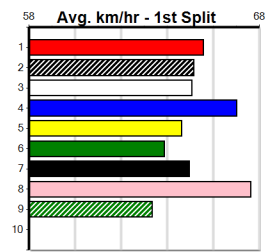

NATIONAL GREYHOUND ADOPTION MONTH

Distance: 450m, Race Type: Mixed 4/5, Total Prizemoney: $3,360
1st: $2,250, 2nd: $690, 3rd: $345, 4th: $75

ON HIGH ALERT (4) has the potential to be a star of the sport and he could have a bit too much class for a good line up here. SHADOW RIOT (2) has a huge motor and can race on the speed from the outset. MYALL SANDY (5) looks next best.

Watchdog Tips: **4** **2** **5** **1** **Bet:** Trifecta 4/2,5/1,2,5 ($10 - 250%)

Form Box	Wgt	Dist	Track	Date	Time	BON	Margin	1st/2nd (Time)	PIR	Checked	Comment	WR	Split 1	S/P	Grade

MINOLI MAGIC [4] Comes into calculations from this draw, threat. **$7.00**

BK Bitch Feb-20 Sire: ASTON DEE BEE Dam: MIA TESORO Trainer: Robert Pallotta (Ripplebrook)

Owner(s): Robert the Bruce (SYN), R Pallotta, B Schuster

Winning Distances: < 300m (0) 300 - 399m (2) 400 - 499m (9) 500 - 599m (5) 600 - 699m (0) > 700m (0)

Winning Weights: 26.7(3) 27.0(1) 27.1(2) 27.3(3) 27.8(1) 28.1(1) 28.2(2) 28.3(2) 28.4(1)

8th (6)	28.3	450	TRA	R8	29-Dec-23	26.42	25.19	18.00 MY NELLO (25.19)	M/235	.	.	.	6.74	$9.20	X45
1st (1)	28.1	515	SAP	R8	28-Jan-24	29.61	29.61	4.75L SCHILLACI (29.94)	M/2111	.	.	.	5.08	$9.70	X45
2nd (3)	28.5	515	SAP	R12	11-Feb-24	29.64	29.43	3.25L MEPUNGA MUSTANG (29.43)	M/2222	.	.	.	5.10	$4.80	VET
3rd (7)	28.2	435	SLE	R11	25-Feb-24	24.71	24.33	2.00L GREMLIN (24.59)	Q/244	.	.	.	5.23	$5.00	5
1st (5)	28.2	435	SLE	R10	03-Mar-24	24.65	24.41	0.50L PALTROW BALE (24.69)	M/222	.	.	.	5.28	$7.00	X45
1st (1)	28.4	450	BAL	R12	13-Mar-24	25.42	24.81	0.75L RED REACTOR (25.46)	Q/1111	.	.	.	6.52	$2.60	VET
2nd (5)	28.8	515	SAP	R11	24-Mar-24	29.78	29.45	3.75L MEPUNGA MUSTANG (29.52)	Q/1112	.	.	.	5.09	$5.20	VET
7th (2)	29.1	525	MEP	R8	03-Apr-24	31.38	29.91	21.00 HI THERE FRANK (29.97)	M/5777	.	V5	.	5.24	$7.90	X45

Last 3 wins NOT included above

1st (3)	27.3	425	BEN	R9	03-Jun-23	23.86	23.70	3.5L SOLACE (24.09)	M/1111	.	.	.	6.53	$5.80	5
1st (2)	27.8	515	SAP	R5	11-Jun-23	29.51	29.12	1.5L PENNY'S JADE (29.61)	Q/1111	.	.	.	5.07	$1.60	5H
1st (1)	28.2	450	TRA	R8	10-Nov-23	24.96	24.96	0.25L LAROZA BALE (24.97)	M/211	.	.	.	6.58	$5.90	X45

Box History

Bx	1st	2nd	3rd	4th	5th	6th	7th	8th
1	5	2	1					1 2
2	1	4	1					3
3	1	4	1	1				2 1
4	1	1		2		1		
5	3	3	1		1	1		1
6		1			1	2		1
7	2	2	6	1		2		
8	3	3	2					

Prize Best Starts Trk/Dts APM: $67442.14, 24.96(1)-10/11/23, 72-16-20-12, 5-1-2-0, 11458