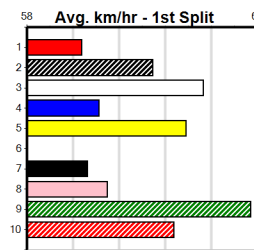

BRIDGES ON ARGYLE TRARALGON

Distance: 395m, Race Type: Mixed 6/7, Total Prizemoney: $2,925
1st: $1,950, 2nd: $600, 3rd: $300, 4th: $75

DR. KENNETH (7) can explode once balanced and he could have a bit too much class for his rivals.
LUXFORD (6) was a good debut winner last start and can challenge despite the rise in class.
SHIMA HARLEY (8) may only need to step cleanly.

Watchdog Tips: **7** **6** **8** **1** **Bet:** **Win 7**

1

BIG JIM [7] **Comes into calculations from this draw.** **$7.50**

BK Dog Mar-22 Sire: SHIMA SHINE Dam: LAKEVIEW ISLA
Owner(s): Lakeview kennels (SYN), L Whelan, M Whelan, P Whelan
Trainer: Christine Sheilds (Metung)
Winning Distances: < 300m (0) 300 - 399m (1) 400 - 499m (0) 500 - 599m (0) 600 - 699m (0) > 700m (0)
Winning Weights: 37.8(1)

Pl	Box	Dist	Track	Date	Time	BON	Margin	1st/2nd (Time)	PIR	Checked	Comment	WR	Split 1	S/P	Grade
4th	(5)	38.2	435 SLE	R2	03-Jan-24	25.70	24.42	4.50L FOX (25.39)	S/533				5.66	$2.40 M	
7th	(3)	37.2	435 SLE	R2	14-Jan-24	25.66	24.33	16.00 DR. QUEENIE (24.58)	S/755				5.57	$3.70 M	
2nd	(7)	37.7	350 TRA	R2	04-Mar-24	20.01	19.62	1.5L BRAEMAR SHEILA (19.92)	S/42				6.76	$3.90 T3-M	
2nd	(6)	38.0	400 WGL	R2	15-Mar-24	23.25	22.84	5.50L DARNUM DESIRE (22.87)	M/32				8.86	$2.90 M	
1st	(1)	37.8	395 TRA	R1	29-Mar-24	22.63	22.06	0.50L INDI GOES BANG (22.65)	M/333				3.85	$3.20 M	
3rd	(8)	37.7	435 SLE	R4	05-Apr-24	24.94	24.60	1.00L DR. GILLIAN (24.88)	S/211				5.36	$7.20 X67	

Last 3 wins NOT included above

Box History

Box	1st	2nd	3rd	4th	5th	6th	7th	8th
1	1							
2								
3								1
4								
5					1			
6		1						
7		1						
8			1					

Prize Best Starts Trk/Dts APM
$3133.75
22.63(1)-29/3/24
6-1-2-1
1-1-0-0
2888

2

PROMISES TO BE [7] **May get too far back early in this, tested.** **$10.00**

F Dog Oct-21 Sire: FLYING RICCIARDO Dam: ONE MORE LIGHT
Owner(s): W Fasoli
Trainer: Wendy Fasoli (Heyfield)
Winning Distances: < 300m (0) 300 - 399m (0) 400 - 499m (1) 500 - 599m (0) 600 - 699m (0) > 700m (0)
Winning Weights: 36.0(1)

Pl	Box	Dist	Track	Date	Time	BON	Margin	1st/2nd (Time)	PIR	Checked	Comment	WR	Split 1	S/P	Grade
2nd	(3)	36.2	400 WGL	R1	24-Dec-23	22.75	22.46	2.50L SEARCH HISTORY (22.58)	M/32				8.54	$6.30 7	
4th	(3)	36.3	400 WGL	R4	04-Jan-24	23.18	22.55	7.50L INTER STAR FIRE (22.67)	M/44				8.67	$3.00 SH	
6th	(2)	36.7	400 WGL	R3	23-Jan-24	23.25	22.46	12.00 MOTION SENSOR (22.46)	Q/54				8.71	$10.50 X67	
2nd	(4)	36.6	460 WGL	R4	13-Feb-24	26.33	25.79	0.50L OCEAN GIRL (26.31)	M/232				6.65	$9.40 X67	
3rd	(4)	36.5	395 TRA	R4	01-Mar-24	22.59	22.08	1.5L RIVER KING (22.50)	M/455				3.84	$8.20 X67	
8th	(7)	36.6	395 TRA	R9	06-Mar-24	23.03	22.15	11.00 ASTON TOMMY (22.28)	M/466				3.87	$11.20 X67	
7th	(3)	36.4	400 WGL	R2	25-Mar-24	23.29	22.46	10.00 JOCELYN WILL DO (22.62)	M/66				8.65	$5.50 X67H	
5th	(6)	35.8	400 WGL	R3	09-Apr-24	22.93	22.19	11.00 UNLEASH IN MIAMI (22.19)	M/66				8.67	$35.50 X67	

Last 3 wins NOT included above

Box History

Box	1st	2nd	3rd	4th	5th	6th	7th	8th
1								
2		1				1		1
3		1	1	1			1	
4		2	2			1		
5					1	1		1
6		2	1		1			
7		1						1
8	1							

Prize Best Starts Trk/Dts APM
$7395.63
NBT
22-1-7-4
2-0-0-1
3021