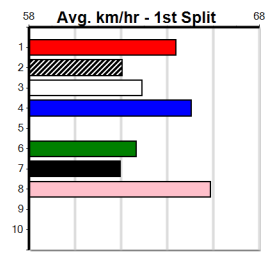

Traralgon
11
9:57PM
(VIC time)

SPORTSBET BET WITH MATES HT3

Distance: 450m, Race Type: Grade 5 Heat, Total Prizemoney: $2,925
1st: $1,950, 2nd: $600, 3rd: $300, 4th: $75

DR. FALKOR (8) can set the tempo from the outset in this and looks to have a bit too much class here. BIG TIMBER (3) can be hit or miss early but can challenge if he hits. DR. ANGELO (7) has a good turn of foot once balanced.

Watchdog Tips: **8** **3** **7** **1** **Bet:** **Win 8**

1

JAYVILLE MOLLY [5] **Can get the gun run from this draw, threat.** **$10.00**

F Bitch Jul-21 Sire: SENNACHIE Dam: AGENT PIPER Trainer: Davide Fasoli (Heyfield) ENG WGL 2024-04-16

Owner(s): W Wood
Winning Distances: < 300m (0) 300 - 399m (0) 400 - 499m (3) 500 - 599m (0) 600 - 699m (0) > 700m (0)
Winning Weights: 26.7(1) 27.1(1) 27.3(1)

8th	7th	6th	5th	4th	3rd	2nd	1st	Time	WGL	Dist	Track	Date	Time	BOON	Margin	1st/2nd (Time)	PIR	Checked	Comment	W/R	Split 1	S/P	Grade
8th (1)	27.6	400	WGL	R11	12-Dec-23	23.02	22.31	6.00L	HADOUKEN (22.61)	M/67	.	.	.	.	.	.	.	.	.	.	8.71	$15.30	5
2nd (2)	27.5	400	WGL	R4	24-Dec-23	22.88	22.46	4.50L	QUEST FOR MAGIC (22.58)	M/22	.	.	.	.	.	.	.	.	.	.	8.59	$6.20	5
7th (7)	27.8	400	WGL	R9	06-Feb-24	23.29	22.45	12.00	LIGHTNING JEWEL (22.51)	M/87	.	.	.	.	.	.	.	.	.	.	8.81	$31.90	X45
5th (4)	27.2	435	SLE	R5	14-Feb-24	24.99	24.38	9.00L	MYALL SANDY (24.38)	M/455	.	.	.	.	.	.	.	.	.	.	5.32	$35.90	RW
6th (3)	27.1	350	TRA	R3	01-Mar-24	20.64	19.72	14.00	BUNKHOUSE BOY (19.72)	M/65	.	.	.	.	.	.	.	.	.	.	6.87	$9.00	RW
7th (7)	27.1	395	TRA	R5	06-Mar-24	23.38	22.15	14.00	GRETSEL'S GIRL (22.45)	M/543	.	.	SW	.	.	.	.	.	.	.	3.84	$5.40	T3-5
5th (6)	26.5	460	WGL	R4	02-Apr-24	26.31	25.54	9.00L	JEBRYNAH NITRO (25.69)	Q/446	.	.	.	.	.	.	.	.	.	.	6.52	$82.20	RWH
3rd (6)	26.3	460	WGL	R7	09-Apr-24	26.06	25.60	7.00L	PEAKY JOE (25.60)	M/233	.	.	.	.	.	.	.	.	.	.	6.62	$66.80	5H

Last 3 wins NOT included above

1st (6)	26.7	400	WGL	R1	28-Jul-23	22.78	22.59	1.5L	BAGMAN (22.87)	Q/12	.	.	SW	.	.	.	.	.	.	.	8.31	$9.30	M
1st (2)	27.1	460	WGL	R9	05-Sep-23	26.26	25.67	1.00L	RUMOUR NOT FACT (26.33)	M/433	.	.	SW	.	.	.	.	.	.	.	6.67	$18.60	X67
1st (2)	27.3	460	WGL	R5	26-Sep-23	25.94	25.70	3.25L	BIG LEX (26.16)	Q/111	.	.	SW	.	.	.	.	.	.	.	6.58	$3.40	6G

Box History

Bx	1st	2nd	3rd	4th	5th	6th	7th	8th
1	1							
2	2	2	1					
3						1		
4			1		1			1
5				1				
6	1		1		1			
7						1	3	
8		1						

Prize Best Starts Trk/Dts APM: $9715.63 FSTD 21-3-4-3 0-0-0-0 2763