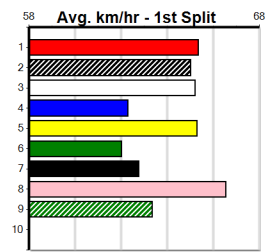

AUSSIE SECRET @ STUD

Distance: 500m, Race Type: Mixed 4/5, Total Prizemoney: $3,875
1st: $2,600, 2nd: $800, 3rd: $400, 4th: $75

ACE OF PACE (5) can explode soon after box rise and he will be hard to catch if he can find the arm. ZIPPING ALEXA (1) can race on the speed from her gun draw and could be the danger. XILE BALE (3) has plenty of talent as well.

Watchdog Tips: **5** **1** **3** **4** **Bet:** **Win 5**

1

ZIPPING ALEXA (NSW)[5] **Gun draw, good early speed, major player.** **$4.00**
BK Bitch Aug-21 Sire: ZIPPING GARTH Dam: ZIPPING PARIS Trainer: Deborah Coleman (Lara)
Owner(s): D Hallinan
Winning Distances: < 300m (0) 300 - 399m (4) 400 - 499m (5) 500 - 599m (0) 600 - 699m (0) > 700m (0)
Winning Weights: 27.9(1) 28.3(1) 28.5(1) 29.1(1) 29.2(1) 29.3(1) 29.6(1) 29.7(2)

Box	1st	2nd	3rd	4th	5th	6th	7th	8th
1			1	2				
2	1	1			1		1	
3	3	2						2
4	1	1	3	2		1		1
5			2					1
6	1					1		
7	1	3	1		3			
8	2	1		1	1	1		

Prize Best Starts Trk/Dts APM: $31185.00 NBT 45-9-8-9 1-0-0-0 13866

3rd (6) 30.2 450 SHP R6 12-Feb-24 25.60 25.32 2.00L AVIANNA (25.46) S/653 . . . . . 6.75 $9.50 5H
3rd (5) 30.0 450 SHP R6 17-Feb-24 25.33 25.09 0.50L BLACK SAINT (25.30) S/785 . . . . . 6.74 $18.80 5F
5th (7) 30.0 410 HOR R4 01-Mar-24 23.81 23.03 7.50L HIDDEN STONES (23.31) M/85 . . . . . 10.72 $9.10 5H
4th (8) 30.0 500 TRA R8 06-Mar-24 28.66 28.06 9.00L ZIPPING LINCOLN (28.06) M/344 . . . . . 9.33 $4.10 X45
3rd (7) 30.0 460 GEL R8 15-Mar-24 26.15 25.73 6.50L GRAND TOURER (25.73) M/344 . . . . . 6.59 $11.00 5H
6th (8) 29.9 515 SAN R9 21-Mar-24 30.28 29.27 7.00L SPOT MULLANE (29.80) M/4765 . . . . . 5.13 $25.30 5F
2nd (4) 29.7 485 HOR R8 02-Apr-24 27.24 27.16 1.25L WHITE CREST (27.16) Q/222 . . . . . 6.60 $10.80 X45
1st (8) 29.6 485 HOR R6 09-Apr-24 27.53 27.53 0.25L TOP PAYER (27.54) M/222 . . . . . 6.70 $6.20 X45

Last 3 wins NOT included above

1st (6) 29.1 450 TRA R4 04-Aug-23 25.62 25.20 1.5L JENNA (25.72) Q/122 . . . SW . 6.70 $4.20 5
1st (3) 29.7 425 BEN R5 12-Aug-23 23.89 23.73 2.25L BOLD CONTENDER (24.04) M/111 . . . . . 6.54 $13.40 5
1st (2) 29.7 450 WBL R6 13-Jan-24 25.42 25.21 1.75L TROPICANA (25.53) M/552 . . . SW . 6.64 $16.90 S