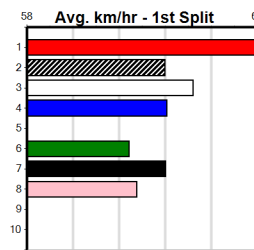

LINDSAY FRANKLIN MEMORIAL

Distance: 395m, Race Type: Grade 5, Total Prizemoney: $2,925
1st: $1,950, 2nd: $600, 3rd: $300, 4th: $75

CORTEZ BALE (3) can set the pace from box rise in this and he looks hard to catch. ZAMBEZI (6) can race on the speed from the outset and could be the main danger. NORSE QUEEN (2) can show good mid-race pace.

Watchdog Tips: **3** **6** **2** **8** **Bet:** Trifecta 3/2,6,8/2,6,8 ($10 - 166.67%)

1

BOURNE SARAH (SA)[5] **Shown talent in S.A but harder here, place hope.** **$12.00**

BK Bitch Dec-21 Sire: SUPERIOR PANAMA Dam: SWEET ON ME Trainer: Matthew Clark (Briagolong)

Owner(s): D Peckham
Winning Distances: < 300m (0) 300 - 399m (3) 400 - 499m (1) 500 - 599m (0) 600 - 699m (0) > 700m (0)
Winning Weights: 26.4(1) 26.9(2) 27.1(1)

2nd	3rd	4th	5th	6th	7th	8th
2nd (2) 26.8 300 MBS R9 16-Jan-24 17.03 16.85 2.00L WOODSIDE STAR (16.89) 4.43 $5.50 6						
2nd (8) 26.7 395 MBR R11 26-Jan-24 22.82 22.29 1.75L SOMNAMBULIST (22.69) 5.06 $2.40 6						
3rd (1) 27.0 300 MBS R4 30-Jan-24 17.16 16.65 6.00L WOODSIDE STAR (16.75) 4.59 $5.50 6						
1st (5) 26.9 395 MBR R4 11-Feb-24 22.57 22.30 0.25L YODA LADY (22.59) 0 4.97 $13.00 6						
6th (3) 26.9 342 APK R11 15-Feb-24 20.42 19.58 8.00L DOWNTOWN ZION (19.87) 4.83 $7.00 6						
1st (7) 27.1 400 MTG R10 25-Feb-24 23.11 22.85 0.75L DAWNY BY NAME (23.16) 10.69 $70.00 6						
7th (8) 27.3 455 MBR R5 03-Mar-24 26.39 25.53 7.50L FAST HEADACHE (25.86) 8.16 $9.50 6						
2nd (7) 27.0 395 MBR R11 12-Mar-24 22.71 22.35 5.50L ROLLING RIOT (22.35) 5.11 $7.00 5						

Last 3 wins NOT included above

1st	2nd	3rd	4th	5th	6th	7th	8th
1st (7) 26.9 305 MTG R3 04-Jan-24 17.66 17.66 6.50L SECRET WISHES (18.10) 0 5.76 $7.00 M							
1st (3) 26.4 305 MTG R3 11-Jan-24 17.52 17.52 7.50L LOUIS ROSE (18.04) 5.73 $3.50 RW							

Box History

Bx	1st	2nd	3rd	4th	5th	6th	7th	8th
1								
2		1	1					
3	1					1		
4								
5	1				1			
6								
7	2	1						
8		1					1	

Prize Best Starts Trk/Dts APM $4205.00 FSH 11-4-3-1 0-0-0-0 3090