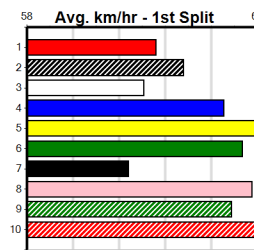

NAK SIGNS

Distance: 350m, Race Type: Mixed 4/5, Total Prizemoney: $3,360
1st: $2,250, 2nd: $690, 3rd: $345, 4th: $75

SHORT AND STUMPY (5) can set the pace from box rise and she looks very hard to beat in this.
GOT THE LOT (2) can race in a forward position throughout and looks the likely the danger.
GALLOPING JIMMY (4) can place.

Watchdog Tips: 5 2 4 9 **Bet:** Trifecta 5/2,4/2,4 ($10 - 500%)

1

BLOCK BUSTED [5] Biks **$26.00**
Mixes his form, place hopes from this draw.
BK Dog May-20 Sire: ASTON DEE BEE Dam: IMA FAIRYTALE Trainer: Garry Barnsley (Morwell)
Owner(s): S Wood
Winning Distances: < 300m (0) 300 - 399m (4) 400 - 499m (3) 500 - 599m (0) 600 - 699m (0) > 700m (0)
Winning Weights: 34.4(2) 34.5(2) 34.7(1) 34.8(1) 35.4(1)

Box	1st	2nd	3rd	4th	5th	6th	7th	8th
1	2	7	1	1	1	2		
2	2	3	1		3	2	1	
3	1	4	3	1	1		1	
4	1	2	1	2				
5			3	3	1	2		
6				1	2	1		
7	1			1	1			1
8		5	3	1	2	1	1	

Prize Best Starts Trk/Dts APM: $25422.50, 20.14(3)-11/7/22, 73-7-21-12, 8-1-1-3, 4687

2

GOT THE LOT (NSW)[4] **$4.00**
Can race in a forward position here, danger.
BK Dog Dec-20 Sire: EL GRAND SENOR Dam: SPARE CASH Trainer: Brian Alford (Yarram)
Owner(s): B Alford
Winning Distances: < 300m (0) 300 - 399m (7) 400 - 499m (13) 500 - 599m (1) 600 - 699m (0) > 700m (0)
Winning Weights: 31.3(1) 31.6(2) 32.0(1) 32.6(1) 32.9(2) 33.0(1) 33.1(2) 33.2(2) 33.3(1) 33.4(5) 33.5(1) 33.6(1) 33.9(1)

Box	1st	2nd	3rd	4th	5th	6th	7th	8th
1	4	3	1	1				1
2	1	4	1			1	1	
3	3				2	1	1	
4	5	3	1	2	2	2	1	
5	3							
6	1	2	1	1		1		
7	2	2	1				1	1
8	2	1	1	1		1	1	1

Prize Best Starts Trk/Dts APM: $74397.50, 19.54(5)-31/8/22, 64-21-15-4, 6-3-1-0, 17819

3

SPEEDY SWAN [5] **$5.50**
*** SCRATCHED ***
BK Dog Jun-21 Sire: FERNANDO BALE Dam: FEARLESS SWAN Trainer: Dean Williamson (Moe)
Owner(s): D Williamson
Winning Distances: < 300m (0) 300 - 399m (4) 400 - 499m (0) 500 - 599m (0) 600 - 699m (0) > 700m (0)
Winning Weights: 32.1(1) 32.4(1) 32.7(2)

Prize Best Starts Trk/Dts APM: $6590.00, 19.88(2)-1/9/23, 15-4-3-2, 6-4-0-1, 3764

4

GALLOPING JIMMY [4] **$10.00**
Racing well in recent times, can threaten.
BK Dog Oct-21 Sire: ASTON DEE BEE Dam: CRUZIN' Trainer: Robert Conway (Bunyip)
Owner(s): R Conway
Winning Distances: < 300m (0) 300 - 399m (2) 400 - 499m (4) 500 - 599m (0) 600 - 699m (0) > 700m (0)
Winning Weights: 30.8(1) 31.3(1) 31.4(2) 31.8(2)

Box	1st	2nd	3rd	4th	5th	6th	7th	8th
1	2	2	1					1
2	2		1					
3		1						1
4						2		
5		2			1			
6	2	1						
7								
8		1	1					

Prize Best Starts Trk/Dts APM: $15420.00, 19.70(6)-31/1/24, 21-6-5-4, 4-2-1-0, 11359

5

SHORT AND STUMPY [5] **$1.55**
Explodes soon after box rise, one to beat here.
BK Bitch Dec-21 Sire: BERNARDO Dam: ON THE RUNWAY Trainer: Lyn Smith (Nambrok)
Owner(s): DARREN AND MICHAEL PULEIO (SYN), D Puleio, M Puleio
Winning Distances: < 300m (0) 300 - 399m (5) 400 - 499m (7) 500 - 599m (0) 600 - 699m (0) > 700m (0)
Winning Weights: 24.8(1) 24.9(2) 25.0(1) 25.1(2) 25.3(2) 25.4(1) 25.5(3)

Box	1st	2nd	3rd	4th	5th	6th	7th	8th
1	2	1						
2	2	2						
3		3				1		
4	1	1						
5								
6	3							
7		2						
8	4	1						

Prize Best Starts Trk/Dts APM: $32040.00, 19.56(1)-29/9/23, 23-12-10-0, 2-2-0-0, 17280