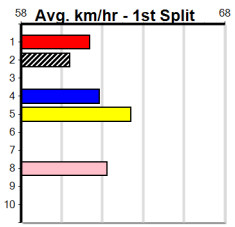

THE BECKLEY CENTRE GEELONG

Distance: 460m, Race Type: Maiden, Total Prizemoney: $2,535
1st: $1,680, 2nd: $520, 3rd: $260, 4th: $75

1
7:08PM
(VIC time)

RESPECT ADVOCACY (8) was brilliant when placed at Bendigo and a similar run tonight sees him win with ease. URANO BALE (2) has been handily placed in his past three and he will be in the firing line throughout. ASTON TYPHOON (4) has claims

Watchdog Tips: **8** **2** **4** **3** **Bet:** **Win 8**