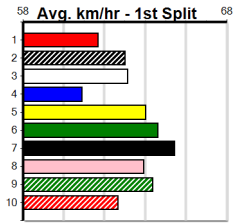

NATIONAL GREYHOUND ADOPTION MON

Distance: 460m, Race Type: Mixed 6/7, Total Prizemoney: $2,925
1st: $1,950, 2nd: $600, 3rd: $300, 4th: $75

2

7:27PM

(VIC time)

ZIPPING KENDRICK (3) showed plenty of promise in his first prep and he is expected to fire fresh.
ARTISAN ARTIST (8) has been luckless since his win here and he can make amends tonight.
WILLOW BALE (4) won't be too far away

Watchdog Tips:

3

8

4

2

Bet:

Win 3