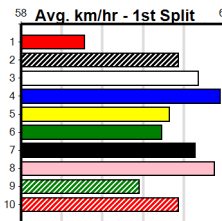

Geelong

SPORTSBET GEELONG GOLD CUP HT4

Distance: 520m, Race Type: S/E Heat, Total Prizemoney: $7,400

1st: $5,000, 2nd: $1,500, 3rd: $750, 4th: $150

6

8:50PM

(VIC time)

FLYING ZULU (8) is one of the hottest prospects in the land and he will get a nice cart across from the seven early. MAGIC MUFFIN (7) will cut hard left early but she should have enough pace to find the rail. PISCOPO BALE (2) is a run on type.

Watchdog Tips:

8

7

2

6

Bet:

Win 8