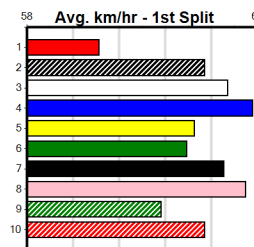

SPORTSBET GEELONG GOLD CUP HT4

Distance: 520m, Race Type: S/E Heat, Total Prizemoney: $7,400
1st: $5,000, 2nd: $1,500, 3rd: $750, 4th: $150

FLYING ZULU (8) is one of the hottest prospects in the land and he will get a nice cart across from the seven early. MAGIC MUFFIN (7) will cut hard left early but she should have enough pace to find the rail. PISCOPO BALE (2) is a run on type.

Watchdog Tips: 8 7 2 6 Bet: Win 8

WOLF MAN (WA)[5] *** SCRATCHED *** $16.00
BEBD Dog Sep-21 Sire: TOMMY SHELBY Dam: JOKER POKER
Owner(s): After Party (SYN), S Withers, K Withers, M Harders, J Harders
Trainer: Matthew Lanigan (Rowsley)

PISCOPO BALE (NSW)[4] Powerful type, gets the gun run, major player $7.50
DKBD Bitch Jun-20 Sire: FERAL FRANKY Dam: ETHLA ALLEN
Owner(s): B Wheeler
Trainer: Daniel Gibbons (Avalon)

EXALTED [4] Can lead but will cop pressure, may get tired $6.00
BK Dog Aug-20 Sire: FERNANDO BALE Dam: TANTRUM
Owner(s): Three Little Pigs and The Big Bad Wolf (SYN), J Presutto, P Presutto, A Presutto, D Presutto
Trainer: Natalie Presutto (Devon Meadows)

ROYAL GYPSY [5] Races best when on the arm, too much pace here $18.00
RF Bitch May-21 Sire: AUSSIE INFRARED Dam: DYNA GYPSY
Owner(s): DAILLY GREYHOUND FARMS (SYN), G Dailly, T Dailly
Trainer: Thomas Dailly (Anakie)

CHAMPAGNE CUDDLE [5] Great win last time, this is harder, prefer others $10.00
BK Dog Mar-22 Sire: BERNARDO Dam: NO TALKING
Owner(s): D Cumes
Trainer: Debra Cumes (Drouin West)