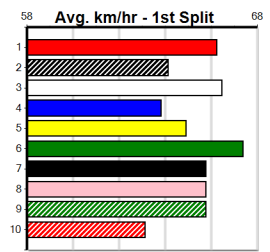

TTS ELECTRICS

Distance: 460m, Race Type: Mixed 4/5, Total Prizemoney: $3,360
1st: $2,250, 2nd: $690, 3rd: $345, 4th: $75

JUDGEMENT DAY (6) is a gifted chaser when fit and he should be primed to fire fresh. COLLINDA JOHNNY (1) was handily placed here when resuming and he is drawn to be on the pace throughout. TIGGERLONG FLYER (7) may be value.

Watchdog Tips: **6** **1** **7** **10** **Bet:** **Win 6**

1

COLLINDA JOHNNY [5] **Drawn to lead for a long way, clear danger** **$4.20**
F Dog Sep-21 Sire: BERNARDO Dam: AUDACIOUS BELL Trainer: Jason Thompson (Pearcedale)
Owner(s): S Tyler
Winning Distances: < 300m (0) 300 - 399m (0) 400 - 499m (3) 500 - 599m (0) 600 - 699m (0) > 700m (0)
Winning Weights: 33.1(1) 33.2(1) 33.8(1)

Box	1st	2nd	3rd	4th	5th	6th	7th	8th
1								
2	1	2						
3			1					
4								
5								
6								1
7	2							
8								

Prize Best Starts Trk/Dts APM: $7050.00 FSTD 7-3-2-1 0-0-0-0 2352

2

THAT'S A BOODIE [5] **Shows promise but this is harder, place best** **$19.00**
BK Dog Feb-22 Sire: BERNARDO Dam: BUSH BLOSSOM Trainer: Patrick Furci (Maribyrnong)
Owner(s): A Matthews
Winning Distances: < 300m (0) 300 - 399m (0) 400 - 499m (3) 500 - 599m (0) 600 - 699m (0) > 700m (0)
Winning Weights: 30.4(1) 30.7(1) 31.2(1)

Box	1st	2nd	3rd	4th	5th	6th	7th	8th
1	1				1			
2								
3								1
4								
5	1							1
6	1				1			
7		1						
8			1					

Prize Best Starts Trk/Dts APM: $4440.00 26.16(1)-26/3/24 9-3-1-1 1-1-0-0 3064

3

SHIMA STEEL [5] **Led for a long way last time, keep safe again** **$6.50**
BE Dog Nov-21 Sire: SHIMA SHINE Dam: LILLY FOX Trainer: Thomas Dailly (Anakie)
Owner(s): KOOWEE (SYN), D Gleeson, R Cummings, M Hildebrand, P Chopping, G Hildebrand
Winning Distances: < 300m (0) 300 - 399m (0) 400 - 499m (4) 500 - 599m (5) 600 - 699m (0) > 700m (0)
Winning Weights: 30.6(2) 30.9(1) 31.0(3) 31.1(1) 31.2(1) 31.3(1)

Box	1st	2nd	3rd	4th	5th	6th	7th	8th
1	1							
2	1		1	1				
3	2	3		1				1
4								
5	1		3					
6	1	1				1		2
7	1		2					
8	2	2						

Prize Best Starts Trk/Dts APM: $64300.00 NBT 33-9-6-6 6-0-2-1 25229

4

MORAINÉ MARGO [5] ***** SCRATCHED ***** **$12.00**
WBK Dog Nov-20 Sire: MY REDEEMER Dam: RADIO SILENT Trainer: Peter Fulton (Ecklin South)
Owner(s): MORAINÉ (SYN), G Judd, S Judd
Winning Distances: < 300m (0) 300 - 399m (1) 400 - 499m (2) 500 - 599m (3) 600 - 699m (0) > 700m (0)
Winning Weights: 31.6(1) 31.8(1) 32.0(1) 32.5(2) 32.6(1)

Box	1st	2nd	3rd	4th	5th	6th	7th	8th
1	1	1	5	3				
2	2	5	1	3	1	3		
3					1			1
4	1	2	1	3	1	2	2	
5	2	3	2	1	1			1
6	2	1	1	2				3
7	2	1	1	1	1	3		
8	1	1	2	3		2	1	

Prize Best Starts Trk/Dts APM: $34540.83 26.25(5)-30/9/22 78-6-16-13 7-1-0-0 3795

5

ASTON FIGARO [5] **Likely to settle too far back early, tough ask** **$16.00**
BK Dog Jan-21 Sire: FLYING PENSKE Dam: ASTON TARA Trainer: Craig Treherne (Lara)
Owner(s): R Borda
Winning Distances: < 300m (0) 300 - 399m (3) 400 - 499m (4) 500 - 599m (2) 600 - 699m (0) > 700m (0)
Winning Weights: 32.8(1) 33.3(1) 33.5(1) 33.8(1) 33.9(1) 34.0(1) 34.2(2) 34.3(1)

Box	1st	2nd	3rd	4th	5th	6th	7th	8th
1		1					1	
2	2	3	1	1				
3	2	3	1	2	1	1	1	
4	1	2	1	1	1	1	1	1
5	4	2	1					1
6				2	4			
7	1		1			2	1	2
8			4		2		1	1

Prize Best Starts Trk/Dts APM: $38140.00 NBT 56-9-10-10 1-0-1-0 5882