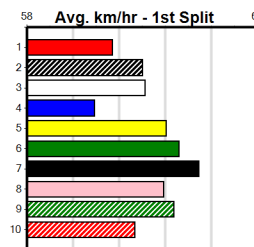

NATIONAL GREYHOUND ADOPTION MONTH

Distance: 460m, Race Type: Mixed 6/7, Total Prizemoney: $2,925
1st: $1,950, 2nd: $600, 3rd: $300, 4th: $75

ZIPPING KENDRICK (3) showed plenty of promise in his first prep and he is expected to fire fresh.
ARTISAN ARTIST (8) has been luckless since his win here and he can make amends tonight.
WILLOW BALE (4) won't be too far away

Watchdog Tips:	3	8	4	2	Bet:	Win 3

Form Box	Wgt	Dist	Track	Date	Time	BON	Margin	1st/2nd (Time)	PIR	Checked	Comment	WR	Split 1	S/P	Grade
1	ABRAXAS BALE (NSW)[7] Strong effort last time, this is harder, place $12.00														
BD		Dog		Apr-22		Sire: CHRISTO BALE		Dam: DYNA ROMY		Trainer: Samantha Grenfell (Anakie)					
Owner(s): B Wheeler															
Winning Distances: < 300m (0) 300 - 399m (1) 400 - 499m (0) 500 - 599m (0) 600 - 699m (0) > 700m (0)															
Winning Weights: 35.2(1)															
8th (6)	34.8	450	WBL	R1	22-Feb-24	26.86	25.25	8.50L JUST TIME (26.30)	M/855				7.12	$5.50	MH
3rd (3)	34.8	390	WBL	R2	26-Feb-24	22.85	21.94	3.00L BRONNELLY JUNIOR (22.65)	M/53		SW		9.11	$10.60	M
3rd (1)	34.8	410	HOR	R2	05-Mar-24	23.68	22.89	3.5L BLACKPOOL SLADE (23.45)	M/33				10.75	$3.00	M
7th (8)	34.8	525	MEP	R2	13-Mar-24	30.93	30.03	7.00L ZIPPING MOFFAT (30.46)	S/6777				5.38	$44.60	MH
5th (2)	35.3	460	GEL	R3	02-Apr-24	26.87	26.22	6.00L CIRCLE THE GLOBE (26.45)	M/655				7.06	$16.60	M
1st (8)	35.2	390	BAL	R2	08-Apr-24	22.46	22.25	4.75L KID GEORGE (22.78)	M/42				8.75	$3.90	T3-M
Last 3 wins NOT included above															
<table border="1"> <thead> <tr> <th>Bx</th> <th>1st</th> <th>2nd</th> <th>3rd</th> <th>4th</th> <th>5th</th> <th>6th</th> <th>7th</th> <th>8th</th> </tr> </thead> <tbody> <tr><td>1</td><td></td><td></td><td></td><td></td><td></td><td></td><td></td><td></td></tr> <tr><td>2</td><td></td><td></td><td></td><td></td><td></td><td></td><td></td><td></td></tr> <tr><td>3</td><td></td><td></td><td></td><td></td><td></td><td></td><td></td><td></td></tr> <tr><td>4</td><td></td><td></td><td></td><td></td><td></td><td></td><td></td><td></td></tr> <tr><td>5</td><td></td><td></td><td></td><td></td><td></td><td></td><td></td><td></td></tr> <tr><td>6</td><td></td><td></td><td></td><td></td><td></td><td></td><td></td><td></td></tr> <tr><td>7</td><td></td><td></td><td></td><td></td><td></td><td></td><td></td><td></td></tr> <tr><td>8</td><td>1</td><td></td><td></td><td></td><td></td><td></td><td></td><td>1</td></tr> </tbody> </table>															
<table border="1"> <tr> <td>Prize Best</td> <td colspan="8">$1420.00</td> </tr> <tr> <td>Starts</td> <td colspan="8">NBT</td> </tr> <tr> <td>Trk/Dts</td> <td colspan="8">6-1-0-2</td> </tr> <tr> <td>APM</td> <td colspan="8">1-0-0-0</td> </tr> <tr> <td></td> <td colspan="8">1336</td> </tr> </table>															

2	VARSITY BALE (NSW)[7] Eye catching run last time, must keep safe $8.00														
BD		Dog		Apr-22		Sire: CHRISTO BALE		Dam: DYNA ROMY		Trainer: Samantha Grenfell (Anakie)					
Owner(s): B Wheeler															
Winning Distances: < 300m (0) 300 - 399m (0) 400 - 499m (1) 500 - 599m (0) 600 - 699m (0) > 700m (0)															
Winning Weights: 38.5(1)															
2nd (6)	38.4	450	WBL	R2	22-Feb-24	25.99	25.25	4.50L LEGGETT BALE (25.69)	S/522				6.87	$20.50	MH
3rd (2)	38.3	450	WBL	R2	29-Feb-24	25.71	25.20	7.50L DASH OF WHISKY (25.20)	M/433				6.88	$2.60	MF
3rd (4)	38.7	525	MEP	R2	06-Mar-24	30.91	29.98	10.00 BORACAY SUMMER (30.24)	S/4323				5.41	$3.90	M
6th (2)	38.6	525	MEP	R3	13-Mar-24	31.43	30.03	13.00 OPRAH BALE (30.58)	M/5555				5.28	$3.00	MH
1st (3)	38.5	460	GEL	R4	18-Mar-24	26.01	26.01	2.00L YANGATA BALE (26.14)	M/211				6.64	$2.00	M
7th (1)	38.9	525	MEA	R2	23-Mar-24	31.19	29.64	9.00L GEANI BALE (30.57)	S/8877				5.51	$7.30	7
4th (5)	38.9	450	BAL	R2	27-Mar-24	25.69	24.85	2.50L RIE BALE (25.54)	M/533				6.70	$30.80	7
3rd (4)	38.6	400	GEL	R2	05-Apr-24	22.98	22.48	5.50L MEPUNGA TULLY (22.61)	S/63				8.74	$14.50	X67
Last 3 wins NOT included above															
<table border="1"> <thead> <tr> <th>Bx</th> <th>1st</th> <th>2nd</th> <th>3rd</th> <th>4th</th> <th>5th</th> <th>6th</th> <th>7th</th> <th>8th</th> </tr> </thead> <tbody> <tr><td>1</td><td></td><td></td><td></td><td></td><td></td><td></td><td></td><td></td></tr> <tr><td>2</td><td></td><td></td><td></td><td></td><td></td><td></td><td></td><td></td></tr> <tr><td>3</td><td>1</td><td></td><td></td><td></td><td></td><td></td><td></td><td></td></tr> <tr><td>4</td><td></td><td></td><td></td><td></td><td></td><td></td><td></td><td></td></tr> <tr><td>5</td><td></td><td></td><td></td><td></td><td></td><td></td><td></td><td></td></tr> <tr><td>6</td><td></td><td></td><td></td><td></td><td></td><td></td><td></td><td></td></tr> <tr><td>7</td><td></td><td></td><td></td><td></td><td></td><td></td><td></td><td></td></tr> <tr><td>8</td><td></td><td></td><td></td><td></td><td></td><td></td><td></td><td></td></tr> </tbody> </table>															
<table border="1"> <tr> <td>Prize Best</td> <td colspan="8">$2490.00</td> </tr> <tr> <td>Starts</td> <td colspan="8">26.01(3)-18/3/24</td> </tr> <tr> <td>Trk/Dts</td> <td colspan="8">8-1-1-3</td> </tr> <tr> <td>APM</td> <td colspan="8">1-1-0-0</td> </tr> <tr> <td></td> <td colspan="8">2267</td> </tr> </table>