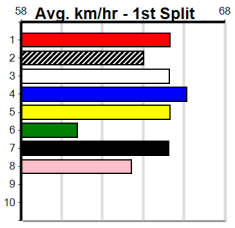

Bendigo

AVARD CIVIL VETERANS (200+RANK)

Distance: 425m, Race Type: S/E Veteran, Total Prizemoney: $2,925
1st: $1,950, 2nd: $600, 3rd: $300, 4th: $75

4

4:06PM

(VIC time)

ELLI'S MY GIRL (4) regained some confidence at Shepparton last time and she looks very well graded again. TOMIDA (7) is in great form and he will be on the pace throughout, while ZAP (2) has the talent but can be hard to follow

Watchdog Tips:

4 7 2 6

Bet:

Win 4