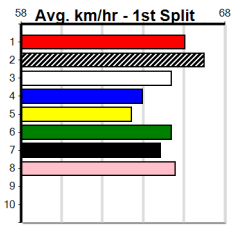

Bendigo

BENDIGO ADVERTISER VETERANS (200+

Distance: 425m, Race Type: S/E Veteran, Total Prizemoney: $2,925
1st: $1,950, 2nd: $600, 3rd: $300, 4th: $75

3

3:42PM

(VIC time)

OUR FABIO (2) resumed from a spell with a handy 22.20 Shepparton win and he will be even better for the run. CARAJILLO (3) is far better than his form indicates and he will dial up the pressure mid race. EL CAZADOR (5) can charge to the line

Watchdog Tips: **2** **3** **5** **8** **Bet:** **Box Trifecta 2,3,5,8 ($10 for 41.67%)**