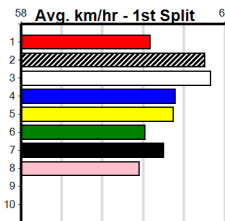

Bendigo

HANRAHAN PLUMBING

Distance: 425m, Race Type: Grade 4, Total Prizemoney: \$3,360
1st: \$2,250, 2nd: \$690, 3rd: \$345, 4th: \$75

7

5:05PM

(VIC time)

GAYLE BALE (5) has had little luck in strong company of late and a clear run early can see her make amends. MISTRESS OASIS (2) has a dazzling turn of foot and she just needs to step on terms. EXPLOSIVE DEBT (1) will be prominent throughout.