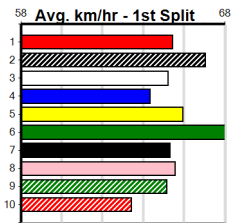

CAMPBELL'S COMMENTS

Distance: 500m, Race Type: Grade 5, Total Prizemoney: $3,340
1st: $2,230, 2nd: $690, 3rd: $345, 4th: $75

Watchdog Tips:

1

2

6

3

Bet:

Win 1

Main table containing race details for Fernando Duke, Lissy Fernando, Zodiak Bale, Junkyard Prince, Nikita Bale, Pepper Rush, Raging Cable, Destini Paladin, Redeemer Ruslie, and Maddie Odd Sock. Each entry includes horse name, trainer, odds, and performance data.