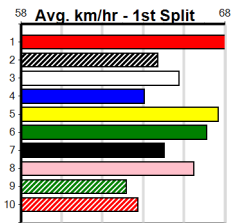

ENG SHP 2024-04-15

JARROD LARKIN CONCRETING

Distance: 425m, Race Type: Grade 5, Total Prizemoney: \$2,925
1st: \$1,950, 2nd: \$600, 3rd: \$300, 4th: \$75

5
4:24PM
(VIC time)

DESCRIPTION (6) has had little luck in stronger company of late and a clean getaway can see him regain some confidence. REVERSE SWEEP (1) is a consistent speedster and he will be on the pace throughout. CHEAP CHARLIE (4) may be the value runner