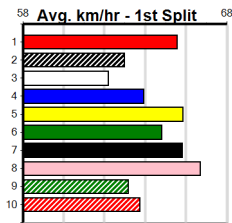

WHY I'M BROKE (8) has been luckless since his Geelong win. He is new here and can make amends today. BUCK SHINES (4) just needs room early on to figure in the finish. FRANK GRIMES (10) is as honest as the days long. Can run a drum here.

Watchdog Tips: [8] [4] [10] [7] Bet: Box Quinella 4,8,10 ($10 for 333.33%)

Form Box Weight Dist Track Date Time BON Margin 1st/2nd (Time) PIR Checked Comment W/R Split 1 S/P Grade

1 HYDRO GLIDE [5] BIKs Front runner, will get tired, prefer others $14.00

2 SQUIGGLY PAPA [5] Capable but desperate for the outside, place $10.00

3 ELSA JAY [5] Another who likes to push wide, may find bother $12.00

4 BUCK SHINES [5] No luck of late, good turn of foot, can threaten $5.50

5 ALFIE ABALONE [5] Front runner, unlikely to cross, prefer others $9.00

6 DOLLAR BUCKS [5] *** SCRATCHED *** $3.40

7 MAGIC RIDE [5] Not the worst, can sneak into the placings $5.50

8 WHY I'M BROKE [5] Solid muster, can stay wide, main danger $3.30

9 INTER BUZZ ALONG [5] Res. *** SCRATCHED *** $21.00

10 FRANK GRIMES [5] (6) Strong type, respect from a wide draw in box 6 $5.00

Owner(s): [Various names]