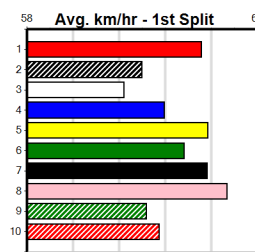

SPORTSBET NOBODY DOES IT EASIER

Distance: 425m, Race Type: Grade 5, Total Prizemoney: $2,925
1st: $1,950, 2nd: $600, 3rd: $300, 4th: $75

WHY I'M BROKE (8) has been luckless since his Geelong win. He is new here and can make amends today. BUCK SHINES (4) just needs room early on to figure in the finish. FRANK GRIMES (10) is as honest as the days long. Can run a drum here.

Watchdog Tips: **8** **4** **10** **7** **Bet:** **Box Quinella 4,8,10 ($10 for 333.33%)**

Form Box Wgt Dist Track Date Time BON Margin 1st/2nd (Time) PIR Checked Comment W/R Split 1 S/P Grade

1 **HYDRO GLIDE [5] Biks** Front runner, will get tired, prefer others **$14.00**
BD Dog Jun-20 Sire: ASTON DEE BEE Dam: SUMMER SKYE Trainer: Kevin Ashton (Charlton)

Owner(s): K Ashton
Winning Distances: < 300m (0) 300 - 399m (1) 400 - 499m (4) 500 - 599m (0) 600 - 699m (0) > 700m (0)
Winning Weights: 33.0(1) 33.1(1) 33.4(1) 33.8(2)

4th (5)	33.8	410	HOR	R12	09-Feb-24	23.65	23.22	5.00L RAVEN QUAIL (23.31)	M/34				10.54	$37.40	5
4th (6)	33.2	410	HOR	R11	20-Feb-24	23.77	23.21	8.00L FITZROY BALE (23.21)	M/77				10.71	$46.00	5
4th (7)	33.6	410	HOR	R7	27-Feb-24	23.67	23.07	4.50L RAGIN' ABLETT (23.36)	M/63				10.71	$28.70	5
4th (7)	33.5	410	HOR	R11	05-Mar-24	23.71	22.89	6.50L CO PILOT (23.26)	M/44				10.63	$9.50	5
4th (4)	33.7	410	HOR	R6	12-Mar-24	23.61	23.06	3.75L MRS. NELSON (23.35)	M/22				10.47	$30.40	5H
5th (8)	33.4	410	HOR	R5	22-Mar-24	23.90	23.01	9.50L SEE SAW LASS (23.27)	S/66				10.76	$16.20	5
6th (5)	33.3	410	HOR	R3	27-Mar-24	23.89	22.70	2.50L HALEIGH VELLA (23.71)	M/53				10.56	$21.40	5
2nd (1)	32.8	410	HOR	R11	05-Apr-24	23.73	23.32	0.50L QUEENARA BALE (23.71)	Q/21				10.44	$3.60	T3-5

Last 3 wins NOT included above

1st (2)	33.0	425	BEN	R9	01-Mar-23	24.21	24.01	3.00L COOL WHIP (24.41)	M/111				6.61	$7.70	6G
1st (4)	33.1	410	HOR	R5	25-Jul-23	23.59	23.08	0.75L ABBY'S COMET (23.63)	Q/11		SW		10.45	$25.90	5
1st (8)	33.8	410	HOR	R10	03-Dec-23	23.66	23.15	1.25L CHASING THUNDER (23.73)	M/11		SW		10.43	$41.10	T3-5

Box History

Bx	1st	2nd	3rd	4th	5th	6th	7th	8th
1		6	2				1	3
2	1		3	1	2			
3		1	1	3	1	1		
4	2		2	2	2			2
5				1	2	3	1	
6		2	1	3	3	2	1	
7		6	1	2	2			1
8	2		1	3	2	1	1	2

Prize Best $19780.00
Starts 24.21(2)-1/3/23
Trk/Dts 80-5-15-11
APM 21-1-3-4 3231