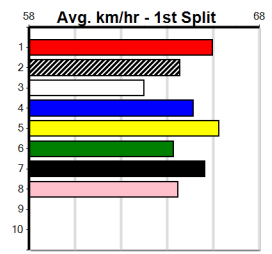

Bendigo
10
6:12PM
(VIC time)

AG TYRES & WHEELS DAMSELS DASH

Distance: 425m, Race Type: Grade 5, Total Prizemoney: $2,925
1st: $1,950, 2nd: $600, 3rd: $300, 4th: $75

SHE DEVIL (7) returned to form with a smart 22.56 Geelong win last time and she will prove hard to reel in again. DON'T TELL SHELL (8) has a good record here and she can follow the seven across early. INTEX BALE (4) just needs room to muster

Watchdog Tips: **7** **8** **4** **2** **Bet:** **Win 7**

1

TEXICALI FLASH [5] **Front runner, beaten in both runs here, tested** **$16.00**

BKW **Bitch** **Nov-21** **Sire: MY REDEEMER** **Dam: DARLEY PARK** **Trainer: Michael Davison (Talbot)**

Owner(s): SO LUCKY (SYN), S O'Brien, M Davison

Winning Distances: < 300m (0) 300 - 399m (3) 400 - 499m (0) 500 - 599m (0) 600 - 699m (0) > 700m (0)

Winning Weights: 24.9(1) 25.1(2)

Run	Rank	Dist	Wgt	Sex	Age	Date	Time	BOB	Margin	1st/2nd (Time)	PIR	Checked	Comment	WR	Split 1	S/P	Grade
4th (1)	24.8	390	WBL	R2	15-Feb-24	22.60	21.95	9.50L	ZIPPING GRYLLIS (21.95)	Q/23	.	.	.	.	8.63	$22.80	RWF
6th (6)	25.2	390	WBL	R7	29-Feb-24	22.70	22.07	6.50L	BUTTERFLIES LAD (22.26)	M/76	.	.	.	.	8.95	$4.90 5	
2nd (1)	25.0	390	WBL	R9	07-Mar-24	22.33	21.79	1.00L	MORAINÉ BALOO (22.26)	Q/21	.	.	.	.	8.54	$13.60 5	
6th (8)	25.0	390	WBL	R11	14-Mar-24	22.70	22.09	4.00L	SIDE OF ICE (22.43)	M/58	.	.	.	.	8.71	$4.20 5	
4th (4)	25.0	425	BEN	R3	22-Mar-24	24.47	23.47	9.00L	RAGING CABLE (23.87)	M/444	.	.	.	.	6.71	$31.50	RWH
4th (6)	25.0	425	BEN	R5	28-Mar-24	24.28	24.02	4.00L	OUR GIRL ROXY (24.02)	M/234	.	.	.	.	6.60	$9.70	T3-5
2nd (2)	25.2	390	BAL	R10	01-Apr-24	22.37	22.14	3.5L	TINKER DAN (22.14)	M/32	.	.	.	.	8.60	$4.80	T3-5
4th (4)	24.8	390	BAL	R3	07-Apr-24	22.37	21.82	3.25L	MINI STAR (22.15)	Q/33	.	.	.	.	8.48	$4.90 5	

Last 3 wins NOT included above

1st (2)	24.9	300	HVL	R1	24-Nov-23	17.18	16.71	0.50L	MR. MOANA (17.21)	M/2	.	.	.	.	3.98	$2.30	T3-M
1st (5)	25.1	300	HVL	R10	01-Dec-23	16.91	16.80	1.25L	IRISH BREW (16.98)	M/3	.	.	.	.	3.93	$15.30	T3-RW
1st (7)	25.1	300	HVL	R9	07-Jan-24	16.93	16.56	1.00L	CLASSIC WYNSTAN (17.00)	M/1	.	.	.	.	3.89	$2.70	X67

2

BEYOND BLESSED [5] **Should be in the firing line throughout, keep safe** **$6.00**

F **Bitch** **Nov-21** **Sire: BARCIA BALE** **Dam: SUBWAY MISS** **Trainer: Darren Fisher (Lara)**

Owner(s): L Edgerton

Winning Distances: < 300m (0) 300 - 399m (2) 400 - 499m (3) 500 - 599m (0) 600 - 699m (0) > 700m (0)

Winning Weights: 29.0(1) 29.2(2) 29.7(2)

Run	Rank	Dist	Wgt	Sex	Age	Date	Time	BOB	Margin	1st/2nd (Time)	PIR	Checked	Comment	WR	Split 1	S/P	Grade
3rd (6)	29.7	425	BEN	R9	11-Oct-23	24.45	24.01	0.50L	ILOPISOAS (24.43)	S/855	.	.	.	.	6.91	$3.00	T3-6
1st (3)	29.7	350	HVL	R9	23-Feb-24	19.73	19.73	1.5L	FASCINATE BLAZE (19.84)	M/1	.	.	.	.	6.65	$2.30	T3-RW
4th (6)	29.8	350	HVL	R8	01-Mar-24	19.67	19.32	1.25L	TRIPLE CROSS (19.59)	M/6	.	.	.	.	6.67	$7.20	T3-5
4th (1)	29.5	435	SLE	R11	07-Mar-24	25.09	24.68	4.25L	BIG TRUCKER (24.80)	M/345	.	.	.	.	5.32	$3.40 5	
1st (2)	29.2	425	BEN	R8	13-Mar-24	24.21	24.00	1.25L	HOT CROSS (24.28)	M/411	.	.	SW	.	6.64	$1.90	T3-5
3rd (1)	29.4	450	BAL	R8	21-Mar-24	25.87	25.43	6.50L	CLARETOWN ANN (25.43)	M/233	.	.	.	.	6.67	$2.80 5	
1st (2)	29.2	450	WBL	R8	26-Mar-24	25.55	25.55	4.75L	SPEEDY MUFFIN (25.88)	Q/111	.	.	.	.	6.67	$1.60 5	
5th (7)	28.9	450	WBL	R7	04-Apr-24	26.06	24.72	7.00L	SQUIGGLY PAPA (25.58)	M/543	.	.	.	.	6.84	$8.00 5	

Last 3 wins NOT included above

1st (8)	29.0	450	BAL	R1	24-Jul-23	25.94	25.58	1.75L	LITTLE PEG (26.05)	M/311	.	.	.	.	6.80	$7.80	T3-M
1st (4)	29.7	390	BAL	R2	11-Sep-23	22.37	22.14	4.25L	CHAIN DRIVE (22.65)	M/11	.	.	.	.	8.51	$3.20	T3-7