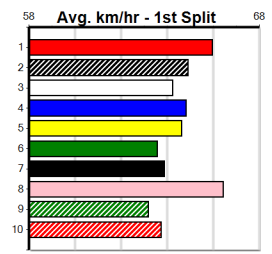

NEVER ANY DOUBT (1) recorded his breathtaking 23.50 PB here from this draw and he is expected to fire fresh. ROLLING STORM (8) is a powerful type and he will get plenty of room to balanced up.
SHOW THE MAGIC (4) is another who can race well fresh

Watchdog Tips: **1** **8** **4** **3** **Bet:** Win 1

1

Form Box Wgt Dist Track Date Time BON Margin 1st/2nd (Time) PIR Checked Comment W/R Split 1 S/P Grade

NEVER ANY DOUBT [5] Resuming, huge talent when fit, should fire **$2.80**
BD Dog Feb-21 Sire: BERNARDO Dam: ABSOLUTE DELIGHT Trainer: Mark Strahan (Bendigo)
Owner(s): M Strahan
Winning Distances: < 300m (0) 300 - 399m (2) 400 - 499m (1) 500 - 599m (1) 600 - 699m (0) > 700m (0)
Winning Weights: 32.1(2) 32.7(1) 33.0(1)

Draw	Horse	Wgt	Dist	Track	Date	Time	BON	Margin	1st/2nd (Time)	PIR	Checked	Comment	W/R	Split 1	S/P	Grade
2nd (6)	32.2 390 WBL	R4	30-Dec-22	22.22	21.79	4.00L WESTAR COMMANDER	S/75	.	.	.	.	.	.	8.82	$4.20	SH
4th (7)	31.9 425 BEN	R2	27-Jan-23	24.08	23.69	6.00L COOL BLUE STAR (23.69)	S/755	.	.	.	.	.	.	6.72	$2.50	RWH
7th (5)	31.9 410 HOR	R4	27-Feb-23	24.25	22.77	14.00 ABDOMINIS (23.34)	M/87	.	VO	.	.	.	.	11.02	$2.10	RWH
1st (1)	32.1 390 WBL	R11	03-May-23	21.92	21.92	5.00L MORAINÉ BALOO (22.26)	Q/11	.	.	.	.	.	.	8.54	$2.40	RWH
7th (2)	32.3 390 BAL	R2	21-Jun-23	22.66	21.94	6.50L ASHLEE MY GIRL (22.22)	M/88	.	SW	.	.	.	.	9.04	$1.90	X67
1st (1)	32.7 425 BEN	R9	02-Jul-23	23.50	23.50	12.00 GET IT DONE (24.29)	M/1111	.	SW	.	.	.	.	6.51	$1.40	X67
1st (6)	33.0 525 MEA	R5	08-Jul-23	29.93	29.87	5.50L DEVIN NATURE (30.29)	M/1111	.	SW	.	.	.	.	5.02	$3.90	5
ST (-)	32.3 300 HVL		05-Mar-24	16.55		0.01L Trial Cleared	M	.	1of1	.	.	.	.	.	.	ST

Last 3 wins NOT included above

Draw	Horse	Wgt	Dist	Track	Date	Time	BON	Margin	1st/2nd (Time)	PIR	Checked	Comment	W/R	Split 1	S/P	Grade
1st (4)	32.1 385 SHP	R2	12-Dec-22	21.46	21.46	7.00L CHASING JESS (21.92)	Q/11	.	SW	.	.	.	.	7.95	$1.90	MH

Box History

Bx	1st	2nd	3rd	4th	5th	6th	7th	8th
1	2							
2								1
3			1					
4	1							
5								1
6	1	1						
7				1				
8								

Prize Best Starts Trk/Dts APM: $14770.00, 23.50(1)-27/23, 9-4-1-1, 2-1-0-0, 2049