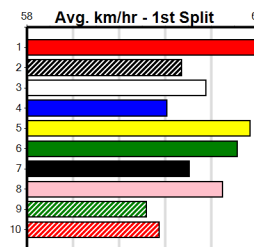

Bendigo

5

4:24PM

(VIC time)

JARROD LARKIN CONCRETING

Distance: 425m, Race Type: Grade 5, Total Prizemoney: $2,925
1st: $1,950, 2nd: $600, 3rd: $300, 4th: $75

DESCRIPTION (6) has had little luck in stronger company of late and a clean getaway can see him regain some confidence. REVERSE SWEEP (1) is a consistent speedster and he will be on the pace throughout. CHEAP CHARLIE (4) may be the value runner

Watchdog Tips: **6** **1** **4** **8** **Bet:** **Win 6**

1

REVERSE SWEEP [5] Consistent type, settles on the speed, danger **$6.00**

BE Dog Nov-20 Sire: BARCIA BALE Dam: ZIPPING ZOE
Owner(s): HEADS OR DALES (SYN), M Ebeyer, K Hanley, B Hunter, J Peeler, L Hunter, N Hunter
Winning Distances: < 300m (0) 300 - 399m (6) 400 - 499m (2) 500 - 599m (0) 600 - 699m (0) > 700m (0)
Winning Weights: 31.0(1) 31.2(1) 31.3(2) 31.5(1) 31.9(2) 32.0(1)

2nd	3rd	4th	5th	6th	7th	8th	
2nd (1) 31.8 350 HVL R8 24-Dec-23 19.24 18.96 4.25L DAYTONA (18.96) M/2 . . . . . 6.54 $14.90 FFA	3rd (7) 31.5 350 HVL R8 31-Dec-23 19.45 19.13 4.25L DAYTONA (19.16) M/3 . . . . . 6.54 $14.40 FFA	2nd (1) 31.6 350 HVL R8 14-Jan-24 19.26 19.16 1.5L LAWLESS (19.16) M/3 . . . . . 6.53 $2.30 X34	7th (5) 31.4 350 HVL R8 21-Jan-24 19.62 19.22 4.50L NICOLSON BALE (19.32) M/3 . . . . . 6.61 $12.30 X34	6th (4) 31.3 390 SHP R9 12-Feb-24 22.44 22.01 6.50L GLORY BOY (22.01) S/66 . . . . . 8.60 $25.40 X45	2nd (3) 31.8 350 HVL R8 17-Mar-24 19.13 19.11 0.50L DEADLY CLASS (19.11) M/2 . . . . . 6.49 $38.50 FFA	3rd (7) 31.3 390 BAL R11 27-Mar-24 22.41 21.93 5.50L SPRING AMMO (22.06) M/33 . . . . . 8.50 $4.10 5	5th (7) 30.9 390 BAL R11 07-Apr-24 22.34 21.82 7.50L AYIA NEIGHBOUR (21.84) M/65 . . . . . 8.46 $23.40 5

Last 3 wins NOT included above

1st (8) 31.9 350 HVL R5 10-Sep-23 19.59 18.78 2.50L SWINDLED (19.76) M/4 . . . . . 6.66 $2.60 5	1st (1) 32.0 350 HVL R8 11-Oct-23 19.24 19.18 0.75L MEEHAN ODDBALL (19.29) M/4 . . . . . 6.56 $5.90 FFA	1st (6) 31.9 350 HVL R8 22-Oct-23 19.54 19.00 0.50L HIGH ROLLER (19.57) M/8 . . . . . 6.71 $8.20 FFA

Box History: Bx 1st 2nd 3rd 4th 5th 6th 7th 8th
1 2 2 1 1 1 1 1
2 1 1 1 1 1 1 1
3 3 1 1 1 2
4 2 2 2 2
5 1 1 1 1
6 4 1 1 1 1
7 1 4 1 1 1
8 1 1 1 1
Prize Best $32416.25
Starts 24.18(6)-15/2/23
Trk/Dts 41-8-7-8
APM 3-1-0-1 8450

2

CHASING HEARTS (SA)[5] Showing promise but this is harder, place best **$3.40**

F Dog May-22 Sire: ZAMBORA BROCKIE Dam: NANGAR MIA
Owner(s): N Lalli
Winning Distances: < 300m (0) 300 - 399m (2) 400 - 499m (1) 500 - 599m (0) 600 - 699m (0) > 700m (0)
Winning Weights: 35.0(1) 35.5(1) 35.6(1)

1st	4th	2nd	3rd	5th	6th	7th	8th
1st (3) 35.5 390 SHP R10 18-Dec-23 22.18 21.53 0.25L DARRA RUBY (22.19) M/11 . . . . . 8.39 $3.50 M	4th (5) 34.9 390 BAL R10 03-Jan-24 22.60 21.90 6.00L LADY JULIA (22.21) S/54 . . . . . 8.63 $6.20 X67	2nd (2) 35.1 425 BEN R3 19-Jan-24 24.20 23.91 0.25L KRAKEN HOOK (24.19) M/111 . . . . . 6.46 $6.20 X67	F (3) 35.0 390 SHP R4 04-Mar-24 0.00 22.09 . MAKE IT THUNDER (22.44) 6.30 X67	1st (8) 35.0 390 BAL R2 20-Mar-24 22.10 21.94 1.25L SHE'S RELOADED (22.19) M/11 . . . . . 8.25 $3.20 X67	1st (2) 35.6 410 HOR R9 27-Mar-24 23.18 22.70 4.25L GREEN FLASH (23.46) M/11 . . . . . 10.10 $1.80 6G	2nd (5) 35.0 390 BAL R10 03-Apr-24 22.18 21.97 0.75L UNCLE ROSCO (22.14) M/32 . . . . . 8.52 $5.60 5	3rd (4) 35.3 390 SHP R9 08-Apr-24 22.81 21.71 12.00 TROPIC MAN (22.03) M/54 . . . . . 8.77 $2.00 RWH

Last 3 wins NOT included above

Box History: Bx 1st 2nd 3rd 4th 5th 6th 7th 8th
1 1 1 1 1 1 1 1
2 1 1 1 1 1 1 1
3 1 1 1 1 1 1 1
4 1 1 1 1 1 1 1
5 1 1 1 1 1 1 1
6 1 1 1 1 1 1 1
7 1 1 1 1 1 1 1
8 1 1 1 1 1 1 1
Prize Best $7230.00
Starts NBT
Trk/Dts 8-3-2-1
APM 1-0-1-0 6258