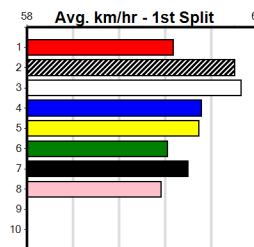

HANRAHAN PLUMBING

Distance: 425m, Race Type: Grade 4, Total Prizemoney: $3,360
1st: $2,250, 2nd: $690, 3rd: $345, 4th: $75

GAYLE BALE (5) has had little luck in strong company of late and a clear run early can see her make amends. MISTRESS OASIS (2) has a dazzling turn of foot and she just needs to step on terms. EXPLOSIVE DEBT (1) will be prominent throughout.

Watchdog Tips: 5 2 1 6 Bet: Win 5

EXPLOSIVE DEBT (NSW)[4] Drawn to be on the pace throughout, threat $4.60
Owner(s): G Black
Winning Distances: < 300m (0) 300 - 399m (6) 400 - 499m (10) 500 - 599m (0) 600 - 699m (0) > 700m (0)
Box History table and Prize Best Starts table included.

MISTRESS OASIS [4] Explosive turn of foot, can run time, danger $3.40
Owner(s): G Berry
Winning Distances: < 300m (0) 300 - 399m (3) 400 - 499m (5) 500 - 599m (0) 600 - 699m (0) > 700m (0)
Box History table and Prize Best Starts table included.

SOFIA RIOT [4] Every chance last time, pace inside is a worry $3.60
Owner(s): S Camden-bermingham
Winning Distances: < 300m (0) 300 - 399m (0) 400 - 499m (8) 500 - 599m (2) 600 - 699m (0) > 700m (0)
Box History table and Prize Best Starts table included.

CLASSY SHIFTER [4] Form and confidence has tapered off, risky $16.00
Owner(s): K Ashton
Winning Distances: < 300m (0) 300 - 399m (2) 400 - 499m (11) 500 - 599m (0) 600 - 699m (0) > 700m (0)
Box History table and Prize Best Starts table included.

GAYLE BALE (NSW)[4] Class edge, should get a cart across, yes $6.50
Owner(s): B Wheeler
Winning Distances: < 300m (0) 300 - 399m (3) 400 - 499m (6) 500 - 599m (0) 600 - 699m (0) > 700m (0)
Box History table and Prize Best Starts table included.