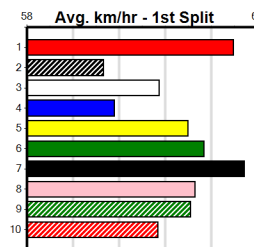

MANNINGS GREYHOUND COMPLEX

Distance: 425m, Race Type: Mixed 6/7, Total Prizemoney: $2,925
1st: $1,950, 2nd: $600, 3rd: $300, 4th: $75

IF HE COULD (8) continues to get better with every run and he will be carving out time on the arm.
OUR TITAN (7) has a nice turn of foot but the pace in eight is a slight concern, while ALWAYS MIA (5) is racing with confidence at present.

Watchdog Tips:	8	7	5	4	Bet:	Win 8

1	SUN IN CUBA [7]	Hit or miss early, can push up the track, risky	$10.00
	BK Bitch Feb-22	Sire: FERNANDO BALE Dam: TIME TO TALK	Trainer: Angela Galea (Sunshine North)
	Owner(s): A Galea	Winning Distances: < 300m (0) 300 - 399m (1) 400 - 499m (0) 500 - 599m (0) 600 - 699m (0) > 700m (0)	Box History
	Winning Weights: 28.3(1)		
	6th (3) 28.7 350 HVL R2 18-Feb-24 19.93 19.18 2.00L CHAVERO (19.79) M/6 . . . . . 6.89 $2.00 M		
	1st (8) 28.3 300 HVL R3 25-Feb-24 16.85 16.27 1.25L RAPIDFIRE MORRIS (16.93) M/3 . . . . . 4.04 $2.20 MH		
	2nd (2) 28.4 300 HVL R2 03-Mar-24 16.85 16.66 1.5L FAST LOVE (16.74) M/3 . . . . . 3.95 $8.70 MF		
	4th (2) 28.4 350 HVL R3 10-Mar-24 19.36 18.92 3.00L DR. HARRIS (19.15) M/4 . . . . . 6.64 $3.00 X67H		
	4th (1) 28.3 350 HVL R2 17-Mar-24 19.32 19.11 3.25L DR. HARRIS (19.11) M/5 . . . . . 6.52 $4.90 X67F		
	2nd (8) 28.3 400 GEL R6 25-Mar-24 22.79 22.68 1.75L FERGUS BALE (22.68) S/33 . . . . . 8.62 $1.70 X67		
5th (5) 28.7 400 GEL R9 29-Mar-24 23.40 22.41 8.50L MYRNIONG STITCH (22.81) M/56 . . . . . 8.78 $4.50 X67			
2nd (7) 28.5 400 GEL R2 05-Apr-24 22.93 22.48 4.75L MEPUNGA TULLY (22.61) M/22 . . . . . 8.49 $15.40 X67			
Last 3 wins NOT included above			
<table border="1"> <tr><td>Prize Best</td><td>$4410.00</td></tr> <tr><td>Starts</td><td>FSH</td></tr> <tr><td>Trk/Dts</td><td>11-1-4-1</td></tr> <tr><td>APM</td><td>0-0-0-0</td></tr> <tr><td></td><td>3642</td></tr> </table>			

2	GOOD INNINGS [7]	Steady effort in his return to Vic, tested	$14.00
	BD Dog Sep-21	Sire: BARCIA BALE Dam: MISS INNINGS	Trainer: Melissa Fullerton (Red Cliffs)
	Owner(s): Quill Langton (SYN), A Langton, J Quill	Winning Distances: < 300m (0) 300 - 399m (0) 400 - 499m (1) 500 - 599m (0) 600 - 699m (0) > 700m (0)	Box History
	Winning Weights: 35.0(1)		
	7th (4) 35.7 460 GEL R2 30-Jun-23 27.15 25.65 11.00 ROYAL INNINGS (26.45) M/887 . . . . . 6.83 $9.70 RW		
	8th (2) 35.1 340 HOB R2 07-Dec-23 20.19 19.42 11.00 LANGLEY FLYER (19.42) 0 . . . . . SO B C 5.35 $11.00 5		
	5th (2) 35.1 340 DHO R10 12-Dec-23 20.24 19.61 9.00L TEO'S GIRL (19.61) 0 . . . . . SO C2 5.28 $11.00 5		
	6th (2) 35.0 461 DHO R5 19-Dec-23 26.64 25.72 7.00L WHISKY BARREL (26.16) 0 . . . . . SO B C 5.29 $51.00 5		
	3rd (6) 35.3 461 HOB R7 04-Jan-24 26.44 26.03 5.50L STAR OF VENUS (26.06) 0 . . . . . SO B 5.30 $26.00 X45		
	5th (2) 35.1 461 HOB R8 11-Jan-24 26.65 25.84 12.00 RUBY AND RICE (25.84) 0 . . . . . C 5.29 $51.00 5		
7th (8) 35.1 461 HOB R7 25-Jan-24 26.78 25.69 7.00L DUNDEE DIXIE (26.29) 0 . . . . . B C 5.41 $7.50 5			
3rd (5) 35.0 410 HOR R3 05-Apr-24 23.89 23.32 6.00L MISS ETIQUETTE (23.49) M/35 . . . . . 10.64 $5.70 7			
Last 3 wins NOT included above			
<table border="1"> <tr><td>Prize Best</td><td>$3655.00</td></tr> <tr><td>Starts</td><td>FSH</td></tr> <tr><td>Trk/Dts</td><td>14-1-1-4</td></tr> <tr><td>APM</td><td>0-0-0-0</td></tr> <tr><td></td><td>1193</td></tr> </table>