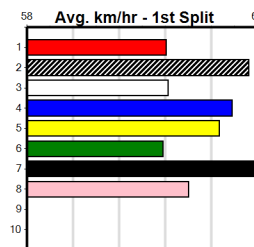

GRAY'S BENDIGO DAMSELS DASH

Distance: 425m, Race Type: Grade 5, Total Prizemoney: $2,925
1st: $1,950, 2nd: $600, 3rd: $300, 4th: $75

STARLIGHT MINI (2) continues to elevate her game and she will be carving out impressive sectionals on the arm. BLACK SAINT (5) can lose focus at times but she has a big motor and she can test the two throughout. ONE MORE BURN (4) has the class edge.

Watchdog Tips: 2 4 3 7 **Bet:** Win 2

1

INTER SPARKLE [5] **$26.00**

RF Bitch Jun-20 **Sire: ASTON DEE BEE Dam: INTER ELESHA**

Owner(s): Interthor (SYN), J Thorpe, T Interligi **Trainer: Jennifer Thorpe (Arthurs Creek)**

Winning Distances: < 300m (0) 300 - 399m (5) 400 - 499m (4) 500 - 599m (1) 600 - 699m (0) > 700m (0)

Winning Weights: 27.0(1) 27.1(1) 27.3(1) 27.5(1) 27.6(2) 27.8(2) 28.1(2)

Rank	Age	Sex	Dist	Track	Date	Time	BON	Margin	1st/2nd (Time)	PIR	Checked	Comment	WR	Split 1	S/P	Grade
3=	(5)	27.5	450	BAL	R7	11-Dec-23	26.28	25.48	9.00L NAGAMBIE BALE (25.69)	M/575	.	SW	.	6.90	$3.10	T3-5
1st	(6)	27.8	350	HVL	R6	22-Dec-23	19.74	19.61	2.25L PERFECT SAL (19.88)	M/1	.	.	.	6.63	$14.50	T3-5
1st	(1)	27.6	525	MEP	R12	27-Dec-23	30.37	29.97	6.00L LOLLY SHOP GIRL (30.76)	Q/2111	.	.	.	5.27	$5.40	T3-5
1st	(4)	27.8	460	WGL	R8	04-Jan-24	26.30	26.01	0.75L TRICKY KELVIN (26.34)	M/442	.	.	.	6.80	$3.00	5
6th	(4)	27.9	460	GEL	R7	12-Jan-24	26.44	25.40	8.00L CUTHBERT BINNS (25.90)	M/577	.	.	.	6.69	$23.70	5
5th	(1)	27.5	460	GEL	R7	26-Jan-24	26.55	25.55	8.00L SPONGE KISSES (26.01)	M/887	.	.	.	6.89	$36.30	5
3rd	(2)	27.9	525	MEP	R5	31-Jan-24	30.60	29.78	6.00L ROYAL GYPSY (30.19)	M/6444	.	.	.	5.37	$27.00	5
1st	(8)	28.1	400	GEL	R11	05-Apr-24	23.12	22.48	1.00L JANIE CABANG (23.17)	M/71	.	.	.	8.60	$40.30	5

Last 3 wins NOT included above

1st	(1)	27.5	300	HVL	R10	14-Aug-22	17.09	16.91	0.75L AVIANNA (17.14)	S/2	.	.	.	3.95	$4.90	S
1st	(7)	28.1	350	HVL	R8	27-Jan-23	19.31	19.31	2.00L SHADY TALKS (19.45)	Q/1	.	.	.	6.50	$11.40	T3-5
1st	(7)	27.6	350	HVL	R6	24-Nov-23	19.64	19.37	1.00L SONIC CYCLONE (19.69)	Q/3	.	.	.	6.73	$5.70	T3-5

Box History

Bx	1st	2nd	3rd	4th	5th	6th	7th	8th
1	3	1	1	2			4	1
2	1			3				1
3		3		1		1	1	1
4	1		1		1	3		3
5			1	2		1		
6	1	2	2	1	2			
7	3	2	1	2	3			1
8	1	2	2		1	1		1

Prize Best Starts Trk/Dts APM: $20920.00 NBT 65-10-9-9 2-0-0-0 5768

2

STARLIGHT MINI [5] **$3.00**

BK Bitch Dec-21 **Sire: BERNARDO Dam: STARLIGHT LUCY**

Owner(s): The Two Guys (SYN), N Guy, W Guy **Trainer: Kayla Cottrel (Pearcedale)**

Winning Distances: < 300m (0) 300 - 399m (1) 400 - 499m (2) 500 - 599m (0) 600 - 699m (0) > 700m (0)

Winning Weights: 29.8(1) 30.1(1) 30.2(1)

Rank	Age	Sex	Dist	Track	Date	Time	BON	Margin	1st/2nd (Time)	PIR	Checked	Comment	WR	Split 1	S/P	Grade
3rd	(8)	30.2	450	SHP	R2	04-Dec-23	25.70	25.20	6.00L SAINT PARR (25.31)	M/223	.	.	.	6.71	$5.10	MH
1st	(5)	29.8	400	WGL	R1	16-Jan-24	23.11	22.27	3.00L SWEET NUGGET (23.31)	M/11	.	.	.	8.24	$1.90	M
1st	(8)	30.2	400	WGL	R2	20-Feb-24	22.50	22.34	0.75L VALENCIA JIM (22.55)	M/11	.	SW	.	8.26	$8.30	X67
1st	(4)	30.1	390	BAL	R9	07-Apr-24	21.91	21.82	6.00L SUMMER KOBIE (22.32)	Q/11	.	.	.	8.26	$2.90	X67

Last 3 wins NOT included above

Prize Best Starts Trk/Dts APM: $5840.00 FSH 4-3-0-1 0-0-0-0 4622

Box History

Bx	1st	2nd	3rd	4th	5th	6th	7th	8th
1								
2								
3								
4	1							
5	1							
6								
7								
8	1		1