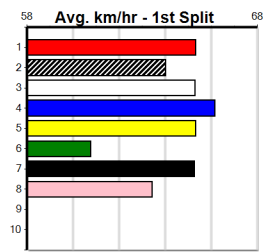

AVARD CIVIL VETERANS (200+RANK)

Distance: 425m, Race Type: S/E Veteran, Total Prizemoney: $2,925
1st: $1,950, 2nd: $600, 3rd: $300, 4th: $75

ELLI'S MY GIRL (4) regained some confidence at Shepparton last time and she looks very well graded again. TOMIDA (7) is in great form and he will be on the pace throughout, while ZAP (2) has the talent but can be hard to follow

Watchdog Tips: 4 7 2 6 Bet: Win 4

DESMONDE [5] Talented but will push up the track, place best $6.50
BK Dog Aug-19 Sire: DYNA VILLA Dam: GAZER BALE
Owner(s): G Jenkin
Trainer: Debbie Bewley (Pentland Hills)

ZAP [5] Hard to follow but has the talent, threat $4.00
BD Dog Jan-20 Sire: ZAMBORA BROCKIE Dam: KUNG FU HUSTLE
Owner(s): A Debattista
Trainer: Alfred Debattista (Sedgwick)

IDAHO EVIE [5] Needs to lead, will cop pressure, prefer others $12.00
WBK Bitch Mar-20 Sire: FERNANDO BALE Dam: LEPRECHAUN STORM
Owner(s): J Hooke
Trainer: Jane Hooke (Huntly)

ELLI'S MY GIRL [5] Biks Returned to form last time, can cross early, yes $3.40
BD Bitch Dec-19 Sire: COLLISION Dam: GO GO TREATMENT
Owner(s): G Cowcher
Trainer: Melinda Overington (Broadford)

FROTHY'S BRADMAN [4] *** SCRATCHED *** $6.00
BK Dog Jan-20 Sire: BARCIA BALE Dam: TAXI SONO QUI
Owner(s): MMJ Racing Syndicate (SYN), M Lymer, M Scoble
Trainer: Glenn Campbell (Anakie)

1

2

3

4

5