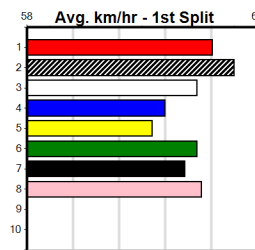

BENDIGO ADVERTISER VETERANS

Distance: 425m, Race Type: S/E Veteran, Total Prizemoney: $2,925
1st: $1,950, 2nd: $600, 3rd: $300, 4th: $75

OUR FABIO (2) resumed from a spell with a handy 22.20 Shepparton win and he will be even better for the run. CARAJILLO (3) is far better than his form indicates and he will dial up the pressure mid race. EL CAZADOR (5) can charge to the line

Watchdog Tips: **2** **3** **5** **8** **Bet:** **Box Trifecta 2,3,5,8 ($10 for 41.67%)**

WHISKEY ROAD [5] **Down on best form, may get crowded, risky** **$8.00**

BK Dog Jun-19 Sire: LIGHTNING FRANK Dam: KYL'S ME MATE Trainer: Scott Melville (Axedale)

Owner(s): P Hall
Winning Distances: < 300m (0) 300 - 399m (4) 400 - 499m (10) 500 - 599m (1) 600 - 699m (0) > 700m (0)

Winning Weights: 33.2(1) 33.3(1) 33.5(1) 33.8(2) 33.9(1) 34.0(2) 34.1(2) 34.2(1) 34.6(1) 34.8(2) 34.9(1)

Run	Pos	Wt	Dist	Track	Date	Time	BON	Margin	1st/2nd (Time)	PIR	Checked	Comment	WR	Split 1	S/P	Grade
2nd	(2)	33.4	390	SHP	R11	12-Feb-24	22.25	22.01	0.50L SPECTRE BUSTER (22.22)	Q/22	.	.	.	8.53	$9.30	5
4th	(2)	33.8	425	BEN	R4	16-Feb-24	24.48	23.57	5.50L RUST BUCKET (24.12)	M/333	.	.	.	6.58	$5.60	VET
3rd	(3)	33.8	390	SHP	R11	26-Feb-24	22.37	21.99	2.25L BLAME SPENCER (22.21)	M/22	.	.	.	8.50	$4.40	5
4th	(4)	33.4	390	SHP	R10	11-Mar-24	22.51	21.89	3.00L OUR DREAMER (22.31)	M/44	.	.	.	8.72	$5.10	5
2nd	(2)	33.4	425	BEN	R11	16-Mar-24	24.33	23.61	0.75L VINEGAR CHIPS (24.29)	M/322	.	.	.	6.59	$3.00	5
3rd	(5)	33.7	425	BEN	R12	22-Mar-24	24.21	23.47	2.50L SHAKA BIG TONKS (24.04)	M/233	.	.	.	6.58	$9.90	5
2nd	(3)	33.8	390	SHP	R2	01-Apr-24	22.41	21.79	0.50L NICKLEBY ACTION (22.38)	M/42	.	.	.	8.53	$4.00	5
3rd	(8)	33.8	390	SHP	R9	05-Apr-24	22.26	21.82	2.50L ROLLING STORM (22.08)	M/53	.	.	.	8.53	$5.70	5

Last 3 wins NOT included above

1st	(1)	33.9	385	SHP	R7	13-Feb-23	21.83	21.57	4.00L NARCISSUS (22.11)	Q/11	.	.	.	8.06	$7.00	FFA
1st	(1)	33.3	425	BEN	R10	02-Jul-23	24.13	23.50	1.75L KRUGER DAWN (24.25)	M/211	.	.	.	6.62	$1.80	5
1st	(3)	34.0	425	BEN	R4	22-Dec-23	24.06	23.67	0.50L EL CAZADOR (24.08)	M/111	.	.	.	6.51	$10.10	VET

Box History

Bx	1st	2nd	3rd	4th	5th	6th	7th	8th
1	4	1	1	3				
2	2	1	2	1	1	1	1	1
3	3	6	3	1				
4	1	3		2	1		1	1
5	2	2	3	1		1	1	1
6			1	1	1			
7	1	2	2	2	1	1		
8	5	4	2	2	2	2		

Prize Best Starts Trk/Dts APM $58915.00 23.76(3)-18/3/22 78-15-19-12 24-6-5-3 6341