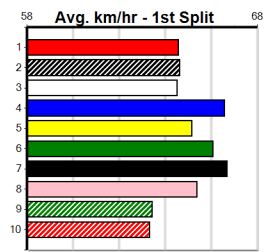

COOKES ELECTRICAL AND AIR

Distance: 525m, Race Type: Mixed 4/5, Total Prizemoney: $9,055
1st: $6,100, 2nd: $1,870, 3rd: $935, 4th: $150

AMERICAN QUEEN (7) best form is superior to her counterparts and just needs a little luck going into the first bend. SLICK RAMBO (3) win here last week suggest he can challenge once again. CABOA KYANITE (5) can lead or come off the speed.

Watchdog Tips: 7 3 5 8 Bet: Win 7

Race card for KING OWEN [4]. Can unwind a big finish, must for the exotics. $9.50. Includes dog details, winning distances, weights, and a box history table.

Race card for GAPING MARGIN [4]. Just not racing well enough to take on this class. $26.00. Includes dog details, winning distances, weights, and a box history table.

Race card for SLICK RAMBO (NSW)[4]. Gifted chaser, go close with a timely beginning. $4.20. Includes dog details, winning distances, weights, and a box history table.

Race card for DEWANA SCOTCH [5]. Better than past few runs suggest, keep safe. $10.00. Includes dog details, winning distances, weights, and a box history table.

Race card for CABOA KYANITE [4]. Talented, features with an ounce of luck. $5.50. Includes dog details, winning distances, weights, and a box history table.