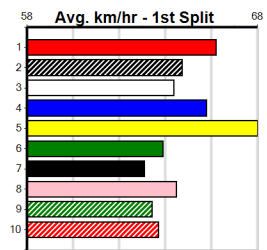

CITY VIEW BISTRO

Distance: 525m, Race Type: Grade 5, Total Prizemoney: $8,785
1st: $5,900, 2nd: $1,820, 3rd: $915, 4th: $150

MR. FAHRENHEIT (5) comes out running more times than not and could be off and gone as they head down the back straight. LITTLE TIGER (3) is the veteran of the field and is still up to this. TWILIGHT JET (1) can get the breaks from the good draw.

Watchdog Tips: 5 3 1 6 **Bet:** Win 5

1

TWILIGHT JET [5] **$5.00**
Drawn to get room early, each way value.
F Dog Feb-21 Sire: AZKABAN Dam: STYLISH BREE
Owner(s): F Vantaarling **Trainer: Fay Vantaarling (Tallygaroopna)**
Winning Distances: < 300m (0) 300 - 399m (2) 400 - 499m (4) 500 - 599m (2) 600 - 699m (0) > 700m (0)
Winning Weights: 30.5(1) 30.6(1) 30.7(2) 30.9(2) 31.0(2)

Rank	Dist	Wgt	Sex	Age	Date	Time	BOB	Margin	1st/2nd (Time)	PIR	Checked	Comment	WR	Split 1	S/P	Grade
2nd	(7)	30.6	390	SHF	R11	28-Feb-24	22.28	21.99	1.00L BLAME SPENCER (22.21)	M/33	.	.	.	8.50	$6.20	5
7th	(3)	30.3	525	MEA	R5	02-Mar-24	30.64	29.67	11.00 HEFFERNAN BALE (29.91)	M/5567	.	.	.	5.20	$51.90	X45
6th	(4)	30.3	525	MEP	R11	06-Mar-24	31.14	29.98	12.00 FERNANDO DUKE (30.34)	M/4566	.	.	.	5.19	$20.20	5
8th	(3)	30.4	500	BEN	R5	16-Mar-24	29.05	27.83	15.00 FIGURE IT OUT (28.05)	M/688	.	.	.	6.87	$7.30	5
1st	(6)	30.7	390	SHF	R11	23-Mar-24	22.34	21.98	0.50L BLACK COMPASS (22.38)	M/33	.	.	W	8.52	$21.60	5
3rd	(1)	30.4	450	SHF	R7	01-Apr-24	25.61	25.11	0.25L DESMONDE (25.59)	M/233	.	.	.	6.65	$5.00	5
7th	(2)	30.2	450	SHF	R6	05-Apr-24	25.99	25.14	7.00L TINKER DAN (25.51)	M/256	.	.	.	6.66	$4.90	5
2nd	(6)	30.2	450	SHF	R7	08-Apr-24	25.34	25.12	1.00L FIGURE IT OUT (25.28)	M/222	.	.	.	6.68	$18.00	5

Last 3 wins NOT included above

1st	(1)	30.5	525	MEA	R12	07-Oct-23	30.43	29.80	0.75L WAR KNEE (30.47)	M/4222	.	SW	.	5.17	$1.90	5
1st	(6)	30.9	450	SHF	R8	16-Oct-23	25.74	25.32	0.25L MILITANT STORM (25.75)	M/554	.	.	.	6.80	$8.90	5
1st	(2)	30.7	515	SAP	R9	22-Oct-23	30.03	29.44	0.50L ASTRONOMICA (30.05)	Q/2111	.	.	.	5.06	$7.10	5

Box History

Bx	1st	2nd	3rd	4th	5th	6th	7th	8th
1	3	1	2	1	1			
2	2	2	1			1	1	
3	1	2	1	1			1	1
4				1		1	1	2
5			1		1	1	1	1
6	2	1	1	1	1	1	2	2
7		2	1	1	4			1
8	1			1		1		

Prize Best Starts Trk/Dts APM
$28400.00
30.43(1)-7/10/23
54-8-7-8
7-1-0-1
10119