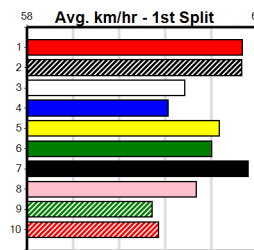

FERNANDO MICK AT STUD

Distance: 525m, Race Type: Grade 5, Total Prizemoney: $8,785
1st: $5,900, 2nd: $1,820, 3rd: $915, 4th: $150

Inside division runners ICE BATH FORTH (1) and SILKY SAUCE (2) can set a cracking speed early. The highly talented EXTREMELY POTENT (6) can work into the race nicely and set after the leaders. DARK LABEL (4) rails strongly and could be a major player

Watchdog Tips: 1 6 2 4 Bet: Box Trifecta 1,2,4,6 ($10 for 41.67%)

Race card for ICE BATH FORTH [5]. Includes details on owner (M Wright), sire (MEPUNGA CRUZER), dam (BIG BREBLER), and a list of past performance results with dates, times, and odds.

Race card for SILKY SAUCE [5]. Includes details on owner (Twice as quick), sire (SENNACHIE), dam (SHANLYN GEORGIE), and a list of past performance results.

Race card for FAST HEADACHE (SA)[5]. Includes details on owner (Love Story), sire (DYNA DOUBLE ONE), dam (RIGHT EXIT), and a list of past performance results.

Race card for DARK LABEL [5]. Includes details on owner (M Carter), sire (WHISKEY RIOT), dam (YAKIMA), and a list of past performance results.

Race card for GROOVEBIRD [5]. Includes details on owner (KRAMERICA), sire (NEED MY MONEYNOW), dam (SAINT WEST), and a list of past performance results.