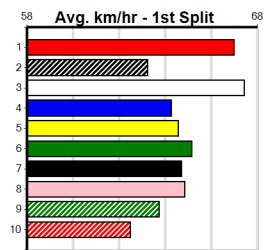

SPORTSBET FINAL

2

6:57PM

(VIC time)

Distance: 525m, Race Type: Mixed 6/7 Final, Total Prizemoney: $9,055
1st: $6,100, 2nd: $1,870, 3rd: $935, 4th: $150

Early speed goes with runners 1,2,3,7 with the edge going with BORCAY SUMMER (1) with the aid of the inside draw. FLYING CURRNECY (7) looks a dog on the rise and only needs to step on terms to be in the finish.

Watchdog Tips: **1** **7** **2** **3** **Bet:** Box Trifecta 1,2,3,7 ($10 for 41.67%)

1

BORCAY SUMMER [6] Explosive beginner, drawn to lead, go close. **$3.55**
DKBD Bitch May-22 Sire: FERAL FRANKY Dam: MIAMI FERNANDO
Owner(s): William & Judd (SYN), J Ahern, J Ahern Trainer: David Geall (Lara)
Winning Distances: < 300m (0) 300 - 399m (0) 400 - 499m (0) 500 - 599m (2) 600 - 699m (0) > 700m (0)
Winning Weights: 25.6(1) 26.0(1)

1st	2nd	3rd	4th	5th	6th	7th	8th					
1st (5)	25.6	525	MEP	R2	06-Mar-24	30.24	29.98	8.50L HORATIO BALE (30.82)	Q/1111	SW	5.08	$2.60 M
1st (7)	26.0	525	MEA	R2	16-Mar-24	30.12	29.65	0.25L IRISH LUCY (30.13)	Q/1111		5.10	$4.70 X67
3rd (4)	26.0	525	MEA	R9	23-Mar-24	30.39	29.64	6.00L IRISH LUCY (30.00)	M/2233		5.12	$5.10 6G
8th (5)	26.0	525	MEA	R10	30-Mar-24	30.71	29.50	11.00 KINGSLEY BALE (29.96)	M/7888		5.25	$4.70 6G
2nd (1)	26.0	525	MEP	R3	03-Apr-24	30.13	29.91	0.75L ZIPPING MOFFAT (30.08)	Q/2222		5.11	$1.60 X67H

Last 3 wins NOT included above

Bx	1st	2nd	3rd	4th	5th	6th	7th	8th
1		1						
2								
3								
4				1				
5	1							1
6								
7		1						
8								

Prize Best	$9905.00
Starts	30.12(7)-16/3/24
Trk/Dts	5-2-1-1
APM	5-2-1-1 9025

2

BUN TORNADO [5] Races well here, settles on the speed, threat. **$6.50**
BK Bitch Jun-22 Sire: DROOPYS SYDNEY Dam: GYPSY BUN
Owner(s): G Dailly Trainer: Thomas Dailly (Anakie)
Winning Distances: < 300m (0) 300 - 399m (0) 400 - 499m (1) 500 - 599m (2) 600 - 699m (0) > 700m (0)
Winning Weights: 27.0(1) 27.3(1) 27.8(1)

1st	2nd	3rd	4th	5th	6th	7th	8th					
1st (7)	27.8	460	GEL	R3	09-Feb-24	26.30	25.54	4.25L SLINGER (26.60)	Q/221		6.70	$2.80 M
4th (3)	27.4	525	MEA	R10	17-Feb-24	30.63	29.53	3.5L WILLOW BALE (30.40)	M/6554		5.33	$13.80 7
6th (6)	27.4	525	MEA	R1	24-Feb-24	30.83	29.71	9.00L NASHVILLE BALE (30.22)	S/8866		5.52	$11.00 7
1st (6)	27.3	525	MEP	R3	28-Feb-24	30.10	30.05	5.50L CABAO LAPIS (30.45)	Q/3331	SW	5.16	$6.70 7
4th (4)	27.0	515	SAN	R2	07-Mar-24	30.21	29.23	7.50L KINGSLEY BALE (29.71)	M/7655		5.30	$7.40 X67
2nd (3)	27.0	525	MEP	R11	13-Mar-24	30.62	30.03	1.5L COMBO COL (30.52)	M/5664		5.19	$2.70 X67
4th (2)	27.0	450	BAL	R3	27-Mar-24	25.97	24.85	8.50L URANA JASMINE (25.41)	Q/364		6.67	$5.40 6G
1st (1)	27.0	525	MEP	R4	03-Apr-24	30.28	29.91	4.25L GRIDLOCKED (30.57)	Q/1111		5.17	$2.20 X67H

Last 3 wins NOT included above

Bx	1st	2nd	3rd	4th	5th	6th	7th	8th
1	1				1			
2								
3		2		1				
4				1	1			
5								
6	1					2		
7	1							
8								

Prize Best	$8115.00
Starts	30.10(6)-28/2/24
Trk/Dts	12-3-2-1
APM	5-2-1-0 6331