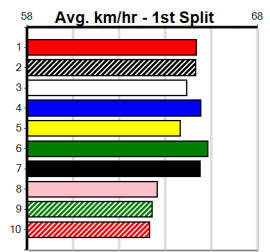

KCR PET TRANSPORT

Distance: 525m, Race Type: Grade 5, Total Prizemoney: $8,785
1st: $5,900, 2nd: $1,820, 3rd: $915, 4th: $150

PACKHAM PRINCE (4) has superior speed once he gets into full stride and can lead throughout.
VOSS ALI (8) all things equal is the fastest dog in this race but does rely on luck. HILLT OP JACK (3) has been placed an incredible 84 times in his career.

Watchdog Tips: 4 8 3 2 **Bet:** Win 4

1

BOROUGH SALTS [5] **$21.00**

WBK Bitch Jun-21 **Sire: FERNANDO BALE Dam: MAGIC MOON DUST**

Owner(s): M Ebeyer **Trainer: Cynthia O'brien (Broadford)**

Winning Distances: < 300m (0) 300 - 399m (0) 400 - 499m (3) 500 - 599m (1) 600 - 699m (0) > 700m (0)

Winning Weights: 26.3(2) 26.4(2)

Rank	Sex	Age	Weight	DOB	Time	Margin	1st/2nd (Time)	PIR	Checked	Comment	WR	Split 1	S/P	Grade	
3rd	(3)	26.4	425	BEN	R3	16-Feb-24	24.28	23.57	2.75L	ASTON CAMEO (24.10)	M/453	.	.	6.70	$6.80 5
2nd	(8)	26.5	450	SHP	R6	19-Feb-24	25.87	25.27	3.00L	QUESTED BALE (25.68)	Q/223	.	.	6.75	$2.00 5
2nd	(4)	26.3	525	MEP	R5	06-Mar-24	30.62	29.98	1.00L	ROUGE KNIGHT (30.57)	Q/2222	.	.	5.14	$9.40 5
1st	(4)	26.4	525	MEP	R5	13-Mar-24	30.55	30.03	1.5L	KID LUCK (30.65)	Q/2221	.	.	5.14	$8.90 5
5th	(3)	26.4	425	BEN	R5	22-Mar-24	24.47	23.47	11.00L	LADY JULIA (23.71)	Q/155	.	.	6.53	$6.90 RWH
4th	(6)	26.3	525	MEP	R5	27-Mar-24	30.83	29.96	4.50L	FLYING CURRENCY (30.51)	M/2335	.	.	5.18	$13.80 RW
2nd	(8)	26.4	525	MEA	R2	30-Mar-24	30.41	29.50	0.50L	SWIFT VODKA (30.37)	M/3333	.	.	5.19	$14.10 5
2nd	(8)	26.6	525	MEA	R3	06-Apr-24	30.45	29.82	7.00L	DUCKWORTH (29.96)	M/3422	.	.	5.17	$26.80 5

Last 3 wins NOT included above

1st	(2)	26.3	425	BEN	R3	25-Oct-23	24.76	24.19	0.75L	DILED IN (24.80)	M/233	.	.	6.76	$8.70 T3-M
1st	(7)	26.4	425	BEN	R2	18-Nov-23	24.09	24.05	3.75L	QUICK BISCUIT (24.35)	M/111	.	.	6.62	$6.20 7
1st	(6)	26.3	425	BEN	R4	03-Feb-24	23.99	23.98	2.50L	DON'T TELL SHELL (24.16)	M/111	.	.	6.58	$5.30 6G

Box History

Bx	1st	2nd	3rd	4th	5th	6th	7th	8th
1								
2	1				1	1	1	
3				1	1	2	1	
4	1	2						
5							1	1
6	1			1				
7	1							
8		4						1

Prize Best Starts Trk/Dts APM

Prize		$12300.00
Best Starts	30.55(4)-13/3/24	
Trk/Dts	26-4-8-2	
APM	7-1-3-0	9158