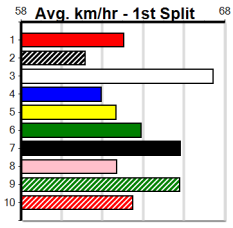

SOUTHERN SHEETMETAL

Distance: 390m, Race Type: Grade 5 T3, Total Prizemoney: $1,530
1st: $1,000, 2nd: $320, 3rd: $160, 4th: $50

4
11:54AM
(VIC time)

BIG TONE CONE (7) had little luck from the red here last week and he will be better suited to the wider draw. MINI MINION (8) has been placed in two of her past three and she will be in the firing line throughout. PERFECT SAL (3) has pace to burn

Watchdog Tips: 7 8 3 6 Bet: Win 7

Main race listing table with columns for race number, horse name, trainer, odds, and winning boxes. Includes races 1-10.