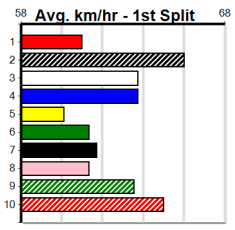

SWEET NETTY'S CATERING

Distance: 390m, Race Type: Tier 3 - Grade 6, Total Prizemoney: $1,530
1st: $1,000, 2nd: $320, 3rd: $160, 4th: $50

Watchdog Tips:

4 **3** **1** **8**

Bet:

Win 4