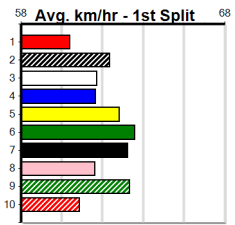

SPORTSBET SET A DEPOSIT LIMIT

Distance: 390m, Race Type: Grade 5 T3, Total Prizemoney: \$1,530
1st: \$1,000, 2nd: \$320, 3rd: \$160, 4th: \$50

Watchdog Tips: 6 7 8 5 Bet: Box Trifecta 5,6,7,8 (\$10 for 41.67%)