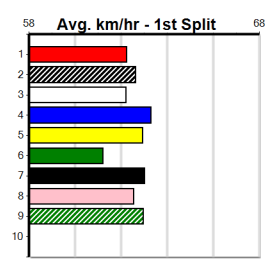

EUREKA CONCRETE

Distance: 450m, Race Type: Grade 5 T3, Total Prizemoney: $1,530
1st: $1,000, 2nd: $320, 3rd: $160, 4th: $50

CLARETOWN SADIE (9) is right in this with a draw near the rails. VAN DIEMEN (6) has been placed in two of three here and he likes to stay wide in his races. MY GIRL RISSA (5) has solid claims.

Watchdog Tips:

9	6	5	2

Bet:

Box Trifecta 2,5,6,9 ($10 for 41.67%)

Form Box	Wgt	Dist	Track	Date	Time	BON	Margin	1st/2nd (Time)	PIR	Checked	Comment	WR	Split 1	S/P	Grade			
1	LAMONT BALE (NSW)[5]																	
BK	Dog														Aug-19			
Owner(s): M Taylor																		
Winning Distances: < 300m (0) 300 - 399m (0) 400 - 499m (5) 500 - 599m (3) 600 - 699m (0) > 700m (0)																		
Winning Weights: 32.5(1) 32.6(1) 32.7(1) 34.3(1) 34.6(2) 34.7(1) 35.0(1)																		
1st	(2)	34.7	450	WBL	R8	19-Feb-24	25.90	25.66	0.05L	SQUIGGLY KING (25.90)	M/443	.	.	.	6.75 $10.10 5			
7th	(4)	34.9	510	SLE	R8	29-Feb-24	29.67	29.14	8.00L	DETERMINATION (29.14)	M/777	.	.	SW	9.53 $13.70 X45			
6th	(2)	35.0	450	WBL	R8	04-Mar-24	25.81	25.57	3.5L	NIMBLE TOMMY (25.57)	M/767	.	.	.	6.89 $39.00 5			
4th	(3)	35.7	450	TRA	R8	11-Mar-24	25.88	25.37	6.50L	SAPPHIRE SPEED (25.42)	M/454	.	.	.	6.78 $44.20 5			
F	(8)	35.6	450	BAL	R8	21-Mar-24	0.00	25.43	.	CLARETOWN ANN (25.43)	M/888	.	.	V5	7.04 $17.30 5			
8th	(2)	34.8	435	SLE	R8	27-Mar-24	25.28	24.59	8.50L	DR. SPOKES (24.70)	M/788	.	.	.	5.49 $56.30 5			
5th	(7)	34.3	450	TRA	R8	06-Apr-24	25.83	25.20	9.50L	KIPPY BALE (25.20)	M/677	.	.	.	6.93 $57.00 5			
3rd	(1)	34.3	450	BAL	R6	15-Apr-24	26.22	25.49	11.00L	CLARETOWN SADIE (25.49)	S/663	.	.	.	6.86 $22.00 T3-5			
Last 3 wins NOT included above																		
1st	(1)	34.6	525	MEP	R11	16-Nov-22	30.70	30.07	1.00L	CHILLOUT COOKIE (30.76)	M/3333	.	.	.	5.28 $4.10 T3-5			
1st	(8)	34.6	450	BAL	R6	06-Mar-23	25.74	25.74	2.00L	BOW ZARR DASHIAN (25.88)	M/331	.	.	.	6.79 $8.10 T3-5			
1st	(2)	34.3	450	BAL	R6	15-May-23	25.78	25.71	1.5L	BATMAN'S DREAMS (25.87)	M/443	.	.	.	6.88 $18.30 T3-5			

$7.50

Trainer: Martin Taylor (Lara)

Box History

Bx	1st	2nd	3rd	4th	5th	6th	7th	8th
1	3	4	5	6	1	2	1	
2	2	5	3	3	5	2	2	
3			4	3	2	3	2	
4	4	1	2	2	1	1		
5		2	4	3			1	1
6	1	1	1	2	2			
7	1		2	4	5	1	1	
8	1	2	3	4	3	5		1

Prize Best Starts	$27475.00
Trk/Dts APM	25.66(7)-14/6/21 128-8-18-23 27-3-5-7 2810