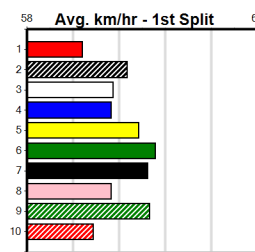

SPORTSBET SET A DEPOSIT LIMIT

Distance: 390m, Race Type: Grade 5 T3, Total Prizemoney: $1,530
1st: $1,000, 2nd: $320, 3rd: $160, 4th: $50

SENSEI PANDAKEN (6) should have enough pace to cross and lead and there isn't a lot of depth in this event. REDEMPTION ROCK (7) was solidly placed at Warrnambool and he will get a nice cart across. ASTON PLUS (8) can run a cheeky race.

Watchdog Tips: **6** **7** **8** **5** **Bet:** Box Trifecta 5,6,7,8 ($10 for 41.67%)

Form Box	Wgt	Dist	Track	Date	Time	BON	Margin	1st/2nd (Time)	PIR	Checked	Comment	WR	Split 1	S/P	Grade
MADAM NOVA [5] *** SCRATCHED *** $10.00															
WF		Bitch		Jul-20				Sire: FERNANDO BALE			Dam: NOVA HEART				Trainer: David Long (Tarnagulla)
Owner(s): P Sparks															
Winning Distances: < 300m (0) 300 - 399m (3) 400 - 499m (1) 500 - 599m (0) 600 - 699m (0) > 700m (0)															
Winning Weights: 25.5(1) 26.0(1) 27.0(1) 27.1(1)															
8th (1)	27.4	390	SHP	R12	25-Jan-24	23.30	22.27	13.00 HALEIGH VELLA (22.40)	M/78				8.86	$24.50	5
7th (6)	26.8	425	BEN	R6	03-Feb-24	25.40	23.98	14.00 PANDORA'S RAPTOR (24.47)	M/667				6.86	$14.40	5
4th (5)	27.0	425	BEN	R6	21-Feb-24	24.80	23.87	7.50L ROSTRON (24.30)	M/244				6.79	$75.50	5
5th (4)	27.5	425	BEN	R12	28-Feb-24	24.96	24.18	6.50L SWANNY RIVER (24.52)	M/544				6.97	$11.50	T3-5
4th (1)	27.6	390	BAL	R12	04-Mar-24	22.84	22.11	5.50L REMO RODMAN (22.47)	M/43				8.75	$29.80	T3-5
8th (6)	27.2	390	BAL	R3	18-Mar-24	23.45	21.90	15.00 VAN DIEMEN (22.46)	M/78				8.92	$9.70	T3-5
6th (5)	27.6	390	BAL	R12	25-Mar-24	23.06	22.25	8.50L PERFECT SAL (22.47)	S/76				9.02	$51.00	T3-5
6th (2)	27.2	425	BEN	R12	10-Apr-24	25.52	24.18	20.00 SMALL Demeanour (24.19)	M/445				6.89	$17.80	T3-5
Last 3 wins NOT included above															
1st (7)	25.5	390	WBL	R4	13-Feb-23	22.77	22.06	0.25L HEY TOOTLE (22.78)	M/32		SW		8.87	$6.90	X67
1st (8)	27.0	390	BAL	R11	02-Oct-23	22.75	22.14	1.25L EXOTIC BEAUTY (22.83)	M/31				8.76	$60.70	T3-6
1st (6)	27.1	390	BAL	R3	11-Dec-23	22.45	22.35	0.50L TRENDING POWER (22.48)	M/11		SW		8.52	$19.90	T3-5

Form Box	Wgt	Dist	Track	Date	Time	BON	Margin	1st/2nd (Time)	PIR	Checked	Comment	WR	Split 1	S/P	Grade
MARCUS MOLONEY [5] *** SCRATCHED *** $12.00															
BKW		Dog		Aug-19				Sire: ORSON ALLEN			Dam: GLITTERBUG				Trainer: Colin Baker (Lara)
Owner(s): C Baker															
Winning Distances: < 300m (0) 300 - 399m (3) 400 - 499m (4) 500 - 599m (0) 600 - 699m (0) > 700m (0)															
Winning Weights: 30.5(1) 30.8(1) 31.0(1) 31.2(2) 31.6(1) 31.9(1)															
5th (1)	32.3	425	BEN	R11	12-Aug-23	24.50	23.73	7.50L INSANE BROCKIE (23.98)	M/456				6.69	$18.90	5NP
5th (7)	31.6	450	BAL	R7	28-Aug-23	26.10	25.41	7.50L KILLER BEE CAMMY (25.60)	M/444				6.93	$9.50	T3-5
4th (6)	32.0	450	BAL	R8	02-Sep-23	26.01	25.59	3.75L SKULL (25.75)	M/334				6.80	$44.30	5
5th (2)	31.9	400	GEL	R11	05-Sep-23	23.25	22.41	6.50L MAGIC RIDE (22.82)	M/64		SW		8.87	$23.50	5
6th (5)	31.6	450	BAL	R8	09-Sep-23	26.38	25.53	5.50L RANGER MICK (26.01)	M/544				6.84	$40.80	5
6th (1)	30.6	300	HVL	R10	07-Oct-23	17.78	16.98	5.50L HARDWAY NALA (17.40)	M/6				4.02	$10.50	5
T (2)	31.5	350	HVL	R7	20-Oct-23	0.00	19.51	GOLDEN COAST (19.74)	M/8		V21		7.10	$30.50	T3-5
7th (3)	32.0	400	GEL	R7	28-Nov-23	23.81	22.63	8.50L SUPER SPARKLE (23.22)	M/88				9.03	$51.60	5
Last 3 wins NOT included above															
1st (4)	30.8	400	MTG	R11	06-Nov-22	23.25	22.88	0.50L TIME AFTER TIME (23.28)	0		SAMP		10.96	$3.90	6
1st (2)	31.2	400	MTG	R8	09-Feb-23	23.10	23.03	1.5L ASTON DIJON (23.20)	0				10.86	$5.00	RW
1st (6)	31.6	460	GEL	R7	23-May-23	26.36	25.97	1.75L CRACKERJACK POP (26.47)	Q/111				6.75	$40.30	5