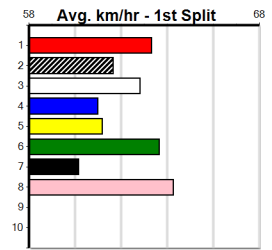

Ballarat
7
12:46PM
(VIC time)

TUDOR ELECTRICAL (1-4 WINS)

Distance: 545m, Race Type: Tier 3 - Restricted Win, Total Prizemoney: $1,740
1st: $1,150, 2nd: $360, 3rd: $180, 4th: $50

ASTON ARIELLE (1) has a solid record here and she is drawn to be on the pace throughout. SIPPY CUP EMU (3) can be hard to follow but she will be better for the run here last week. REIKO DUSTY (7) may be suited to this distance range.

Watchdog Tips: 1 3 7 2 **Bet:** Win 1