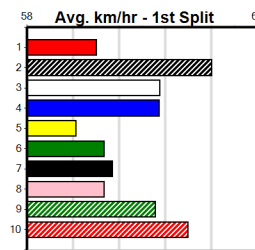

Ballarat
10
1:44PM
(VIC time)

SWEET NETTY'S CATERING

Distance: 390m, Race Type: Tier 3 - Grade 6, Total Prizemoney: $1,530
1st: $1,000, 2nd: $320, 3rd: $160, 4th: $50

CAR WASH CHAOS (4) has raced well here to date and he should have no trouble crossing and leading throughout. SHINY NEW TOY (3) is improving all the time and he just needs a little room early on. MUMMA MOO SHAKA (1) can run a cheeky race

Watchdog Tips: 4 3 1 8 Bet: Win 4

1

MUMMA MOO SHAKA [6] **$4.60**

BD Bitch Dec-21 **Sire: FERAL FRANKY Dam: TAYLOR JAYDE**

Owner(s): D Shovan **Trainer: David Shovan (Powlett Planes)**

Winning Distances: < 300m (0) 300 - 399m (1) 400 - 499m (1) 500 - 599m (0) 600 - 699m (0) > 700m (0)

Winning Weights: 26.1(1) 26.4(1)

7th (5)	26.7	390	BAL	R2	11-Mar-24	23.80	22.26	20.00	BISSUOMA (22.41)	M/77	.	.	.	9.01	$28.00	T3-M
1st (7)	26.1	390	BAL	R2	15-Mar-24	22.80	22.08	2.00L	REMO ADALLI (22.92)	Q/22	.	.	.	8.71	$6.90	M
5th (3)	26.4	390	BAL	R9	21-Mar-24	23.02	22.01	9.50L	ARTORIAS BALE (22.39)	M/45	.	.	.	8.85	$8.70	7
5th (7)	26.1	390	BAL	R3	25-Mar-24	22.98	22.25	8.00L	SHOT OF FAITH (22.45)	M/36	.	VO	.	8.72	$9.30	T3-7
1st (1)	26.4	410	HOR	R4	29-Mar-24	23.83	23.23	0.50L	ARTORIAS BALE (23.86)	Q/11	.	.	.	10.63	$13.60	X67
5th (3)	26.3	390	SHP	R10	04-Apr-24	22.64	22.20	3.75L	OUR BOY BILLY (22.38)	M/43	.	SW	.	8.60	$40.60	T3-6
5th (2)	26.6	390	BAL	R10	08-Apr-24	23.32	22.25	11.00	SPIRIT OF PANAMA (22.56)	M/76	.	.	.	8.89	$21.20	T3-6
6th (1)	26.7	390	BAL	R10	15-Apr-24	22.95	22.28	6.50L	CAR WASH CHAOS (22.52)	M/44	.	.	.	8.72	$31.40	T3-6

Last 3 wins NOT included above

Bx	1st	2nd	3rd	4th	5th	6th	7th	8th
1	1						2	
2					1	1		
3				2				1
4						1		
5								1 1
6				1	1			
7	1		1	1	1			
8							1	

Prize Best	$2210.00
Starts	22.80(7)-15/3/24
Trk/Dts	19-2-0-1
APM	11-1-0-1 2158

2

MR. BROCKIE LEE [6] **$9.00**

BK Dog Dec-20 **Sire: ZAMBORA BROCKIE Dam: MISS GYPSY LEE**

Owner(s): B Grant **Trainer: Margery Quick (Haddon)**

Winning Distances: < 300m (0) 300 - 399m (1) 400 - 499m (1) 500 - 599m (0) 600 - 699m (0) > 700m (0)

Winning Weights: 30.6(1) 31.5(1)

4th (4)	29.9	350	HVL	R9	16-Feb-24	19.98	19.44	3.25L	MADAM MAGNUS (19.76)	M/1	.	.	.	6.56	$12.60	T3-6
4th (1)	29.9	300	HVL	R10	21-Feb-24	17.08	16.71	5.50L	RIO BLAZER (16.72)	M/6	.	.	.	3.98	$4.80	6G
6th (4)	30.0	390	WBL	R10	28-Feb-24	22.89	21.94	9.50L	SAINT MICK (22.25)	M/24	.	.	.	8.71	$3.90	6G
4th (5)	30.7	390	BAL	R10	15-Mar-24	22.67	22.08	1.75L	BLACK BOW (22.55)	Q/11	.	.	.	8.49	$22.30	6G
2nd (1)	30.7	350	TRA	R11	20-Mar-24	20.46	20.19	0.75L	WHITE SNOW (20.42)	M/22	.	.	.	6.77	$3.70	6G
2nd (6)	30.6	350	TRA	R10	25-Mar-24	20.40	19.90	2.00L	SPEEDY SWAN (20.27)	M/54	.	.	.	6.83	$9.40	6G
2nd (5)	30.7	390	WBL	R4	01-Apr-24	22.72	22.07	0.50L	SWEET ACES (22.70)	M/21	.	.	.	8.79	$9.70	X67
3rd (2)	30.3	390	BAL	R10	15-Apr-24	22.73	22.28	3.00L	CAR WASH CHAOS (22.52)	M/22	.	.	.	8.58	$5.80	T3-6

Last 3 wins NOT included above

Bx	1st	2nd	3rd	4th	5th	6th	7th	8th
1		1	1	1	1	2	1	
2	1		3					1
3		3	1	1				1
4	1		2	2				
5	1		2		1			
6		1	1		1	1		
7			3	2	1			
8	1	1	5					1

Prize Best	$7015.00
Starts	22.64(8)-26/9/22
Trk/Dts	50-2-8-14
APM	15-1-1-5 1959