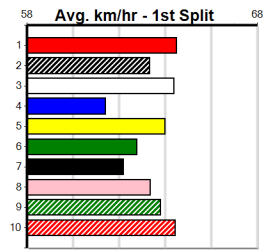

SJC CONCRETING

Distance: 390m, Race Type: Grade 5 T3, Total Prizemoney: $1,530
1st: $1,000, 2nd: $320, 3rd: $160, 4th: $50

GO STRIPEY GO (5) is armed with a nice turn of foot and she can break up the field in the middle stages. MAKE IT THUNDER (1) has proven to be a reliable beginner and he will be in the firing line throughout, while NINETYMILE ROCKS (3) just needs luck

Watchdog Tips: 5 1 3 8 Bet: Box Trifecta 1,3,5,8 ($10 for 41.67%)

MAKE IT THUNDER [5] Shows promise, settles on the speed, danger $3.40
BK Dog May-22 Sire: FERNANDO BALE Dam: VEGAS TICKET
Owner(s): K Tucker
Trainer: Rachael Brown (Spring Gully)
Winning Distances: < 300m (0) 300 - 399m (2) 400 - 499m (1) 500 - 599m (0) 600 - 699m (0) > 700m (0)
Winning Weights: 28.0(1) 28.3(1) 28.4(1)
1st (3) 28.4 300 HVL R3 16-Feb-24 16.95 16.72 1.25L WALTZING BLAZE (17.03) Q/1 . . . 3.94 $0.00 T3-7
2nd (3) 28.5 390 SHP R11 22-Feb-24 22.50 22.29 2.25L VINEGAR CHIPS (22.34) M/22 . . . 8.56 $3.80 T3-6
2nd (3) 28.3 300 HVL R7 27-Feb-24 16.90 16.59 0.50L BAMERA (16.87) Q/2 . . . 3.88 $18.90 6G
1st (1) 28.3 390 SHP R4 04-Mar-24 22.44 22.09 0.50L TINKER JACK (22.47) M/11 . . . 8.55 $10.10 X67
6th (6) 28.6 425 BEN R5 08-Mar-24 24.79 23.69 12.00 CLASSY SHIFTER (24.00) M/466 . . . 6.71 $9.70 5
7th (4) 28.3 390 BAL R11 13-Mar-24 22.66 22.09 7.00L MOREAINE MARVEL (22.20) S/74 . . . 8.65 $18.10 5
6th (3) 28.0 390 SHP R10 11-Apr-24 22.62 21.83 12.00 SOLEUS (21.83) M/44 . . . 8.60 $2.80 5
4th (1) 28.0 390 BAL R3 15-Apr-24 22.85 22.28 4.75L KEPLER BALE (22.52) M/63 . . . 8.79 $3.50 T3-5
Last 3 wins NOT included above
1st (3) 28.0 410 HOR R1 28-Nov-23 23.63 22.69 0.10L CANYA EXPLODE (23.63) Q/11 . . . 10.37 $5.00 M

JORGY [5] Needs to lead, will push wide, tough ask $16.00
BK Dog Feb-21 Sire: MEPUNGA CRUZER Dam: DAZZLING MELODY
Owner(s): B and C Racing (SYN), C Jorgensen, B Jorgensen
Trainer: Delaine Vigor (Morrisons)
Winning Distances: < 300m (0) 300 - 399m (2) 400 - 499m (2) 500 - 599m (0) 600 - 699m (0) > 700m (0)
Winning Weights: 29.0(1) 29.6(1) 30.3(1) 30.5(1)
2nd (7) 30.4 400 GEL R12 30-Jan-24 22.94 22.70 1.00L BATTLE AXLE (22.87) M/23 . . . 8.46 $7.10 T3-5
3rd (7) 30.4 400 GEL R6 06-Feb-24 22.92 22.65 2.75L RUBY TUBES (22.74) S/43 . . . 8.51 $3.20 5
2nd (8) 30.4 400 GEL R8 20-Feb-24 22.88 22.58 1.75L GALILEO BRAE (22.76) M/22 . . . 8.48 $1.40 T3-5
2nd (4) 30.6 390 BAL R4 27-Feb-24 22.38 21.65 4.75L MICK SAYS SO (22.05) M/23 . . . 8.59 $9.50 5
1st (1) 30.5 400 GEL R11 19-Mar-24 23.34 22.37 0.50L BELAIR BRAE (23.37) S/23 . . . 8.76 $8.10 X45
7th (7) 29.2 400 GEL R6 02-Apr-24 23.35 22.50 8.50L PERFECT WILLOW (22.76) M/77 . . . W 8.71 $18.60 X45
8th (6) 29.5 390 SHP R9 11-Apr-24 22.91 21.83 8.00L TOP PRAIRIE (22.38) M/65 . . . 8.68 $21.70 5
7th (2) 30.1 390 BAL R3 15-Apr-24 23.42 22.28 13.00 KEPLER BALE (22.52) M/77 . . . SW 8.82 $28.10 T3-5
Last 3 wins NOT included above
1st (1) 30.3 390 BAL R2 14-Nov-22 23.13 22.58 1.25L MINI MINION (23.20) S/73 . . . SW 8.87 $2.50 T3-M
1st (7) 29.0 400 GEL R10 21-Feb-23 23.12 22.93 2.25L ARCTIC STORM (23.27) M/22 . . . 8.51 $4.20 7
1st (4) 29.6 390 BAL R4 18-Sep-23 22.29 22.16 3.25L EMOLGA BALE (22.51) M/11 . . . 8.43 $14.20 T3-6