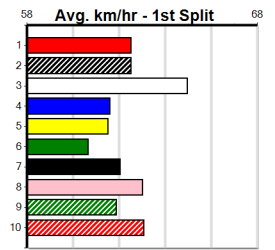

TOWN & COUNTRY LINE MARKING

Distance: 390m, Race Type: Tier 3 - Grade 7, Total Prizemoney: $1,530
1st: $1,000, 2nd: $320, 3rd: $160, 4th: $50

PARIS BALE (1) was a dominant maiden winner here two runs back and she is drawn to lead throughout. HEAD HUNTER (7) was never headed last time and he should be suited back to this journey. SHIMA HARLEY (5) is more than capable.

Watchdog Tips:

1

7

5

8

Bet:

Win 1

Form Box Wgt Dist Track Date Time BON Margin 1st/2nd (Time) PIR Checked Comment W/R Split 1 S/P Grade

1	PARIS BALE (NSW)[7]		Shows promise, drawn to lead, hard to reel in		$2.40													
	BK Bitch	May-22	Sire: CHRISTO BALE	Dam: HAE ALLEN	BEST BET													
	Owner(s): B Wheeler		Trainer: Rebecca Gibbons (Avalon)															
	Winning Distances: < 300m (0) 300 - 399m (2) 400 - 499m (0) 500 - 599m (0) 600 - 699m (0) > 700m (0)																	
	Winning Weights: 28.8(2)																	
	6th (6)	29.6	425	BEN R9	24-Mar-24	24.95	23.42	12.00	SUMMER KOBIE (24.13)	M/888						6.85	$3.60	MH
	1st (8)	28.8	390	BAL R1	03-Apr-24	22.46	21.97	4.50L	ZIPPI MUSTANG (22.78)	M/21						8.62	$1.50	M
	3rd (3)	28.7	400	GEL R4	09-Apr-24	23.02	22.46	3.5L	BERN'S BANJO (22.79)	M/23						8.60	$1.90	X67H
	1st (1)	28.8	390	BAL R9	15-Apr-24	22.28	22.28	3.00L	SHIMA HARLEY (22.47)	Q/11						8.47	$1.40	T3-7

Last 3 wins NOT included above

Box History

Bx	1st	2nd	3rd	4th	5th	6th	7th	8th
1	1							
2								
3			1					
4								
5								
6						1		
7								
8	1							

Prize Best Starts Trk/Dts APM

Prize Best		$1840.00		
Starts		22.28(1)-15/4/24		
Trk/Dts		4-2-0-1		
APM		2-2-0-0		1840

2	SPICY MACHETE [7]		Down on confidence, struggles here, tested		$18.00													
	BK Dog	Mar-22	Sire: BERNARDO	Dam: HOOK ALONG BOOK	BEST BET													
	Owner(s): D Kerr		Trainer: Belinda Connolly (Caldermeade)															
	Winning Distances: < 300m (0) 300 - 399m (0) 400 - 499m (1) 500 - 599m (0) 600 - 699m (0) > 700m (0)																	
	Winning Weights: 29.7(1)																	
	8th (4)	29.5	400	WGL R1	06-Feb-24	23.43	22.45	14.00	DARNUM DIESEL (22.45)	S/55						8.66	$80.50	7
	5th (7)	29.7	400	WGL R9	15-Feb-24	23.58	22.72	5.50L	LITTLE LIV (23.23)	M/32						8.66	$5.50	T3-7
	4th (7)	29.2	400	WGL R9	22-Feb-24	23.27	22.69	5.00L	SAM'S MULLET (22.93)	S/44						8.62	$15.90	7
	7th (2)	28.7	450	BAL R5	26-Feb-24	26.32	25.58	6.50L	SECOND THOUGHTS (25.88)	M/543						6.85	$39.10	T3-RW
	3rd (8)	29.0	425	BEN R3	06-Mar-24	24.77	23.79	4.00L	ALWAYS MIA (24.51)	M/434						6.72	$6.90	7

Last 3 wins NOT included above

Box History

Bx	1st	2nd	3rd	4th	5th	6th	7th	8th
1					1	2		
2								2
3				2			1	
4				1				1
5				2				
6	1	1	1					
7				1	1	1		
8			1		1		2	

Prize Best Starts Trk/Dts APM

Prize Best		$2240.00		
Starts		NBT		
Trk/Dts		24-1-1-2		
APM		4-0-0-0		1264

3	SERENITY GIRL (NSW)[7]		No luck since her debut win, can improve, place		$7.50													
	RBD Bitch	Feb-22	Sire: FERNANDO BALE	Dam: JUST TERMS	BEST BET													
	Owner(s): S Cassar		Trainer: Sally Cassar (Brookfield)															
	Winning Distances: < 300m (0) 300 - 399m (1) 400 - 499m (0) 500 - 599m (0) 600 - 699m (0) > 700m (0)																	
	Winning Weights: 25.3(1)																	
	1st (5)	25.3	300	HVL R2	27-Feb-24	17.17	16.59	0.50L	GARY KNEW IT (17.20)	M/2						3.94	$2.80	M
	4th (3)	24.8	300	HVL R3	03-Mar-24	17.08	16.66	1.25L	THAI BUTTERFLY (17.01)	M/7						4.09	$7.60	X67
	7th (1)	25.5	390	BAL R9	13-Mar-24	22.71	22.09	9.00L	MYRNIONG STITCH (22.09)	M/57						8.58	$25.90	X67
	5th (2)	25.8	400	GEL R9	18-Mar-24	23.25	22.63	9.00L	CHESTER KEEPING (22.63)	M/55						8.55	$16.80	7
	6th (4)	25.6	400	GEL R3	26-Mar-24	23.62	22.68	11.00	ORYX (22.91)	M/12						8.36	$10.40	7

Last 3 wins NOT included above

Box History

Bx	1st	2nd	3rd	4th	5th	6th	7th	8th
1								1
2						1		
3				1	1			
4							1	
5	1							
6								
7								
8								

Prize Best Starts Trk/Dts APM

Prize Best		$1755.00		
Starts		NBT		
Trk/Dts		6-1-0-1		
APM		2-0-0-1		1404