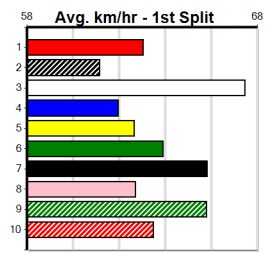

SOUTHERN SHEETMETAL

4

11:54AM

(VIC time)

Distance: 390m, Race Type: Grade 5 T3, Total Prizemoney: $1,530
1st: $1,000, 2nd: $320, 3rd: $160, 4th: $50

BIG TONE CONE (7) had little luck from the red here last week and he will be better suited to the wider draw. MINI MINION (8) has been placed in two of her past three and she will be in the firing line throughout. PERFECT SAL (3) has pace to burn

Watchdog Tips: **7** **8** **3** **6** **Bet:** **Win 7**

1

FINLEY BALE (NSW)[5] **Hit or miss early, draw will help, place claims** **$7.50**
BK Dog Feb-22 Sire: BARCIA BALE Dam: IYLEE BALE Trainer: Robert Camilleri (Lara)
Owner(s): B Wheeler
Winning Distances: < 300m (0) 300 - 399m (3) 400 - 499m (0) 500 - 599m (0) 600 - 699m (0) > 700m (0)
Winning Weights: 29.4(1) 30.4(1) 30.6(1)

5th	2nd	3rd	4th	5th	6th	7th	8th
5th (2) 29.2 390 SHP R9 08-Feb-24 22.82 22.17 9.50L BAMERA (22.17) S/56 . . . . . 8.64 $3.30 7	2nd (3) 29.1 390 WBL R9 12-Feb-24 22.96 22.41 1.00L IDYLLIC MEYER (22.90) M/11 . . . . . 8.88 $1.50 7	1st (8) 29.4 395 TRA R4 19-Feb-24 22.54 22.23 2.00L PACIFIC BEAUTY (22.66) M/111 . . . . . 3.85 $1.90 T3-7	8th (3) 30.2 435 SLE R10 29-Feb-24 25.61 24.72 13.00L TAHONTA (24.74) M/788 . . . . . 5.46 $12.90 6G	3rd (8) 30.5 435 SLE R10 27-Mar-24 25.31 24.59 6.50L COLLINDA AIR (24.87) S/433 . . . . . 5.39 $4.80 X67	1st (1) 30.4 390 WBL R3 01-Apr-24 22.59 22.07 0.50L ERUDITE BALE (22.62) M/22 . . . . . 8.86 $6.20 X67	6th (4) 30.2 410 HOR R11 05-Apr-24 23.90 23.32 3.00L QUENARA BALE (23.71) M/66 . . . . . 10.69 $4.90 T3-5	2nd (1) 29.8 390 BAL R4 15-Apr-24 22.61 22.28 2.50L BIG CONE TONE (22.45) M/32 . . . . . 8.59 $9.60 T3-5

Last 3 wins NOT included above

1st	2nd	3rd	4th	5th	6th	7th	8th
1st (3) 30.6 390 WBL R1 12-Dec-23 22.45 22.27 4.25L SAINT FINNIE (22.75) M/11 . . . . . 8.58 $3.00 M							

Box History: Bx 1st 2nd 3rd 4th 5th 6th 7th 8th
1 1 1 1 1
2 1 1 1 1
3 1 1 1 1 1
4 1 1 1 1 1
5 1 1 1 1 1
6 1 1 1 1 1
7 1 1 1 1 1
8 1 1 1 1 1
Prize Best $3950.00
Starts NBT 18-3-2-2
Trk/Dts 2-0-1-0
APM 2872