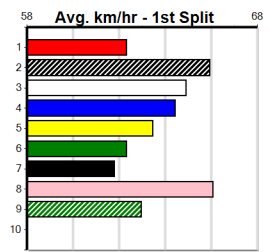

PAUA OF BUDDY AT STUD

Distance: 450m, Race Type: Grade 5 T3, Total Prizemoney: $1,530
1st: $1,000, 2nd: $320, 3rd: $160, 4th: $50

SHOWGIRL SHIRLEY (2) can ping the lids on occasions and she can atone for some luckless runs of late. ELARA BALE (6) will appreciate the drop in class and she just needs some luck in running. KING KABOOM (8) can fire fresh.

Watchdog Tips: 2 6 8 5 Bet: Win 2

BEAUTY BUBBLES [5] Down on best form, will cop pressure, risky $12.00
BD Bitch Mar-21 Sire: KINLOCH BRAE Dam: BONNIE BEAUTY
Trainer: Aaron Blake (North Bendigo)
Winning Distances: < 300m (0) 300 - 399m (0) 400 - 499m (4) 500 - 599m (2) 600 - 699m (0) > 700m (0)
Winning Weights: 28.0(2) 28.1(1) 28.6(2) 28.7(1)
7th (7) 28.9 500 BEN R8 28-Feb-24 29.20 28.33 11.00 KID LUCK (28.47) M/766 6.94 $34.30 T3-5
2nd (4) 28.7 512 MTG R9 03-Mar-24 30.28 29.46 1.5L YADILLAH LAD (30.17) M/456 4.48 $71.00 5
2nd (2) 28.0 425 BEN R11 06-Mar-24 24.60 23.79 0.50L BATTLE AXLE (24.58) M/433 6.89 $5.70 5
6th (6) 28.8 450 SHP R7 14-Mar-24 26.37 25.16 11.00 LASER BEAM (25.61) M/456 6.87 $24.30 5
4th (7) 28.4 425 BEN R7 20-Mar-24 24.78 24.11 7.00L WILD ASSASSIN (24.33) M/655 6.80 $11.80 5
5th (4) 28.2 425 BEN R6 28-Mar-24 24.63 24.02 3.25L JEAN'S RIVER (24.40) M/445 6.72 $24.60 T3-5
7th (8) 28.3 512 MTG R7 07-Apr-24 30.35 29.15 10.00 MIGHTY QUINN (29.29) 0 4.60 $81.00 SH
8th (1) 28.3 450 BAL R8 15-Apr-24 26.51 25.49 11.00 SHOWGIRL SHIRLEY (25.76) S/888 6.92 $47.60 T3-5
Last 3 wins NOT included above
1st (8) 28.7 512 MTG R9 14-May-23 30.18 29.65 0.75L HANNAH ROCKS (30.22) 6.80 $5.00 6
1st (8) 28.6 425 BEN R12 07-Jun-23 24.70 24.25 0.75L KRAKEN STORM (24.75) M/432 6.80 $2.50 T3-5
1st (1) 28.1 515 SAP R12 14-Jan-24 30.18 29.37 1.00L SMOOTH CRUISER (30.25) M/2221 5.20 $4.20 5NP

SHOWGIRL SHIRLEY [5] No luck of late, this is easier, hard to hold out $4.80
BK Bitch Mar-22 Sire: BERNARDO Dam: HOOK ALONG BOOK
Trainer: David Kerr (Caldermeade)
Winning Distances: < 300m (0) 300 - 399m (0) 400 - 499m (5) 500 - 599m (1) 600 - 699m (0) > 700m (0)
Winning Weights: 26.4(1) 26.6(2) 26.7(1) 26.9(1) 27.0(1)
7th (3) 26.9 515 SAN R10 15-Feb-24 31.00 29.46 16.00 PATCH YOU LATER (29.92) Q/2447 5.10 $12.40 5
7th (3) 26.7 515 SAN R10 22-Feb-24 30.46 29.48 13.00 DESIRED PATH (29.61) Q/3677 5.14 $15.60 5
6th (1) 26.6 515 SAN R11 07-Mar-24 30.40 29.23 11.00 CABAO KYANITE (29.69) Q/1166 5.09 $5.70 5
6th (6) 26.8 460 WGL R7 19-Mar-24 26.59 25.90 7.50L LYRICAL LASSY (26.10) M/557 6.65 $22.00 5
5th (7) 26.5 400 GEL R10 22-Mar-24 22.86 22.53 4.75L ON A MISSION (22.53) M/34 8.50 $30.20 5
5th (8) 26.8 460 WGL R9 02-Apr-24 26.38 25.54 4.25L AERO RICCARTEO (26.09) Q/134 6.48 $26.90 5
7th (2) 26.8 460 GEL R9 05-Apr-24 26.90 25.51 11.00 NIMBLE BENNY (26.16) M/777 6.84 $21.50 5
1st (2) 26.6 450 BAL R8 15-Apr-24 25.76 25.49 0.75L QUENARA BALE (25.81) Q/111 6.58 $1.90 T3-5
Last 3 wins NOT included above
1st (1) 26.7 450 BAL R5 22-Nov-23 25.59 25.22 3.00L DOLLAR BUCKS (25.79) Q/111 6.57 $40.60 RWH
1st (1) 27.0 435 SLE R10 04-Feb-24 24.70 24.19 1.25L SPARKLING ROSE (24.78) Q/211 5.24 $3.30 RW
1st (2) 26.9 525 MEP R10 07-Feb-24 30.41 30.10 1.75L SUPER TONE (30.52) Q/1111 5.10 $3.40 T3-5