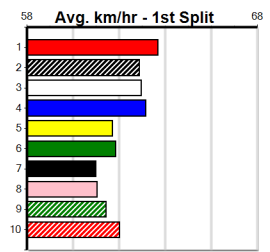

A1 SIGNAGE (1-2 WINS)

Distance: 450m, Race Type: Tier 3 - Restricted Win, Total Prizemoney: $1,530
1st: $1,000, 2nd: $320, 3rd: $160, 4th: $50

VALLETTA DIVA (1) is armed with terrific early speed and she is drawn to lead for a long way. BRAVADO (2) is an improving type and he can follow the red through early on. MAKE US DREAM (6) is showing some promise.

Watchdog Tips: 1 2 6 5 Bet: Win 1

VALLETTA DIVA [7] Drawn to lead, well graded, hard to reel in $3.40
Owner(s): J Nicholls
Winning Distances: < 300m (0) 300 - 399m (0) 400 - 499m (1) 500 - 599m (0) 600 - 699m (0) > 700m (0)
Winning Weights: 27.5(1)

BRAVADO [6] Far from disgraced last time, main danger $4.60
Owner(s): SBS (SYN), S Buccilli, B Buccilli, S Gardiner
Winning Distances: < 300m (0) 300 - 399m (1) 400 - 499m (1) 500 - 599m (0) 600 - 699m (0) > 700m (0)
Winning Weights: 36.7(1) 36.8(1)

JECHARIS BALE (NSW)[7] Still learning, may get crowded early, risky $12.00
Owner(s): B Wheeler
Winning Distances: < 300m (0) 300 - 399m (0) 400 - 499m (1) 500 - 599m (0) 600 - 699m (0) > 700m (0)
Winning Weights: 24.7(1)

DAISY MAY [6] Led for a long way last time, must for exotics $6.50
Owner(s): C Hose
Winning Distances: < 300m (0) 300 - 399m (2) 400 - 499m (1) 500 - 599m (0) 600 - 699m (0) > 700m (0)
Winning Weights: 24.8(1) 25.2(1) 25.3(1)

MIRA BALE (NSW)[7] Pushes wide but has good muster, keep safe $6.00
Owner(s): B Wheeler
Winning Distances: < 300m (0) 300 - 399m (0) 400 - 499m (0) 500 - 599m (1) 600 - 699m (0) > 700m (0)
Winning Weights: 26.6(1)