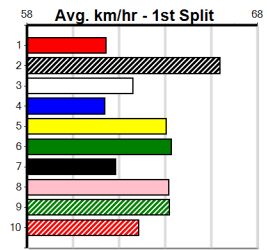

BALLARAT FUNCTION CENTRE

Distance: 390m, Race Type: Grade 5 T3, Total Prizemoney: $1,530
1st: $1,000, 2nd: $320, 3rd: $160, 4th: $50

ROXY CRUMPET (1) has been racing well in stronger company of late and he is drawn to get all the breaks. PLUTOCRACY (9) is right in this. EMPRESS SAL (2) has good early burn and she will keep the pressure on from the outset.

Watchdog Tips: **1** **9** **2** **6** **Bet:** **Win 1**

1

ROXY CRUMPET [5] **Strong type, has the good draw, go close** **$3.60**
BK Dog Sep-20 Sire: DROOPY'S BUICK Dam: FANTASTIC ROXY
Owner(s): S Bunchusri **Trainer: Suwit Bunchusri (Talbot)**
Winning Distances: < 300m (0) 300 - 399m (6) 400 - 499m (9) 500 - 599m (1) 600 - 699m (0) > 700m (0)
Winning Weights: 34.2(1) 34.6(1) 34.9(1) 35.0(1) 35.2(3) 35.5(1) 35.6(1) 35.7(1) 35.8(1) 35.9(1) 36.0(3) 36.2(1)

2nd	3rd	4th	5th	6th	7th	8th	9th	10th
2nd (8) 35.0 425 BEN R6 31-Jan-24	24.27	23.94	2.00L ALFIE ALLIGATOR (24.14)	S/752			6.80	$4.60 X45
6th (5) 34.7 460 GEL R5 09-Feb-24	26.32	25.54	5.00L NICOLSON BALE (25.98)	M/776			6.78	$57.20 5H
6th (6) 35.0 425 BEN R12 23-Feb-24	25.17	23.77	15.00 TOBIKUMA (24.12)	M/876			6.94	$13.90 5
7th (1) 34.9 410 HOR R12 05-Mar-24	24.11	22.89	7.00L DELIGHTFUL (23.63)	S/57			10.76	$2.40 T3-5
3rd (7) 34.9 390 BAL R4 11-Mar-24	22.72	22.26	3.5L SKULL (22.49)	M/34			8.77	$5.50 T3-5
3rd (3) 34.6 390 BAL R11 15-Mar-24	22.59	22.08	2.50L CAILAH'S CREW (22.42)	M/76			8.91	$10.90 5
7th (7) 34.6 390 BAL R4 18-Mar-24	22.88	21.90	15.00 ARANDT'S GIRL (21.90)	S/76			8.76	$6.40 T3-5
3rd (1) 34.7 390 BAL R11 15-Apr-24	22.60	22.28	2.25L PLUTOCRACY (22.45)	M/43			8.63	$7.10 T3-5

Last 3 wins NOT included above

1st (4) 35.6 425 BEN R11 24-Nov-23	24.20	23.68	1.00L MADDIE ODD SOCK (24.27)	M/443			6.70	$20.70 5
1st (2) 34.6 500 BEN R8 20-Dec-23	28.68	28.43	0.50L NANNA'S BLUE BOY (28.71)	M/441		SW	6.71	$5.60 T3-5
1st (6) 35.0 400 GEL R5 23-Jan-24	22.51	22.51	1.75L ORSON BEAUTY (22.63)	M/21			8.41	$6.50 T3-5

Box History

Bx	1st	2nd	3rd	4th	5th	6th	7th	8th
1	3	2	1	4	2	2	1	
2	2	1	4	3	2	2	2	
3	1	2	2	1				3
4	2	1	2	2	4	1		2
5			1	2	2	3		
6	4	2	2	1	3	3	1	1
7	2	2	1	1	4	1		
8	2	2	1	1	1	1	3	

Prize Best Starts Trk/Dts APM

Prize	$30132.50
Best Starts	22.26(1)-12/9/22
Trk/Dts	101-16-10-15
APM	24-6-1-6 4911