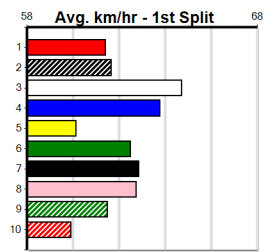

NATIONAL GREYHOUND ADOPTION MONTH

Distance: 450m, Race Type: Tier 3 - Maiden, Total Prizemoney: $1,530
1st: $1,000, 2nd: $320, 3rd: $160, 4th: $50

YAMGATA BALE (7) is far better than her past few runs and she will find this a lot easier. VANESSA BALE (5) has had a few chances but she can unwind a strong finishing burst. SPICY MINX (3) should set a cracking pace but she will get tired

Watchdog Tips: 7 5 3 1 **Bet:** Win 7

1

I'M CHEEKY [M] **Placed in two of three, solid muster, keep safe**

WBD Bitch Nov-21

Owner(s): B Vernon Sire: FERNANDO BALE Dam: ROTHWELL GAL

Trainer: Jimmy Holt (Kyneton)

Winning Distances: < 300m (0) 300 - 399m (0) 400 - 499m (0) 500 - 599m (0) 600 - 699m (0) > 700m (0)

Winning Weights:

Run	Pos	Wt	Opp	Dist	Time	Margin	1st/2nd (Time)	PIR	Checked	Comment	WR	Split 1	S/P	Grade
7th	(6)	27.3	425 BEN	R2	01-Mar-24	25.03	23.62	13.00 SPARKY BLUE (24.15)	S/667	.	.	6.88	$25.50 M	.
2nd	(1)	27.1	425 BEN	R2	06-Mar-24	24.68	23.79	1.5L BAKALI LASS (24.58)	M/222	.	.	6.77	$3.50 M	.
2nd	(6)	27.2	425 BEN	R2	13-Mar-24	24.59	24.00	0.10L CLOISONNE (24.59)	M/322	.	V10	6.79	$3.60 T3-M	.
ST	(-)	27	400 GEL		02-Apr-24	23.04		9.50L Trial Cleared	M/44	.	4of6	8.42	. ST	.
3rd	(1)	26.8	450 BAL	R2	15-Apr-24	26.26	25.49	1.75L YAMGATA BALE (26.14)	M/423	.	V0	6.77	$4.70 T3-M	.

Last 3 wins NOT included above

$6.00

Box History

Bx	1st	2nd	3rd	4th	5th	6th	7th	8th
1		1	1					
2								
3								
4								
5								
6		1					1	
7								
8								

Prize Best $640.00
Starts NBT
Trk/Dts 4-0-2-1
APM 1-0-0-1 576

2

IZAKAYA LAD [M] **Good muster but pace in three is a worry, place**

BK Dog Jul-22

Owner(s): A Lie Sire: FERAL FRANKY Dam: MIYAZAKI

Trainer: Jason Sharp (Lara)

Winning Distances: < 300m (0) 300 - 399m (0) 400 - 499m (0) 500 - 599m (0) 600 - 699m (0) > 700m (0)

Winning Weights:

Run	Pos	Wt	Opp	Dist	Time	Margin	1st/2nd (Time)	PIR	Checked	Comment	WR	Split 1	S/P	Grade
3rd	(1)	30.6	410 HOR	R1	12-Mar-24	23.84	23.06	7.50L MISS ETIQUETTE (23.34)	M/43	.	.	10.83	$3.40 M	.
5th	(5)	30.7	410 HOR	R1	19-Mar-24	24.19	23.01	15.00 PASSING (23.19)	M/56	.	.	10.90	$14.30 M	.
7th	(7)	30.9	410 HOR	R1	27-Mar-24	24.46	22.70	19.00 BALA ACE (23.13)	S/88	.	.	11.05	$43.30 M	.
2nd	(5)	30.4	460 WGL	R1	04-Apr-24	26.42	26.18	1.00L GO JETTERS (26.35)	M/211	.	.	6.82	$9.40 T3-M	.
4th	(5)	30.4	460 WGL	R3	11-Apr-24	26.78	25.83	14.00 SHIV ROY (25.83)	S/444	.	.	6.91	$2.00 T3-M	.
8th	(2)	31.0	450 BAL	R2	15-Apr-24	26.65	25.49	7.50L YAMGATA BALE (26.14)	M/888	.	V5	6.86	$10.20 T3-M	.

Last 3 wins NOT included above

$4.50

Box History

Bx	1st	2nd	3rd	4th	5th	6th	7th	8th
1			1					
2								1
3								
4								
5		1		1	1			
6								
7							1	
8								

Prize Best $630.00
Starts NBT
Trk/Dts 6-0-1-1
APM 1-0-0-0 580