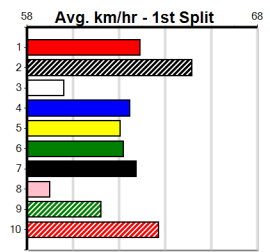

SPORTSBET WE LET THE DOGS OUT

1
10:56AM

(VIC time)

Distance: 390m, Race Type: Tier 3 - Maiden, Total Prizemoney: $1,530
1st: $1,000, 2nd: $320, 3rd: $160, 4th: $50

ZIPPI MUSTANG (3) has shown improvement in her past two and a clean getaway can see her lead throughout. SALMON SPRAY (1) can settle on the speed and she will continue to get stronger. GARY KNEW IT (2) has claims

Watchdog Tips: **3** **1** **2** **6** **Bet:** Box Trifecta 1,2,3,6 ($10 for 41.67%)

Box History

Form	Box	Wgt	Dist	Track	Date	Time	BON	Margin	1st/2nd (Time)	PIR	Checked	Comment	WR	Split 1	S/P	Grade
SALMON SPRAY [M] $3.40																
BK Bitch Mar-22 Sire: ASTON DUKE Dam: STARLIGHT JILL Trainer: Andrew Mooney (Amherst)																
Owner(s): A Mooney																
Winning Distances: < 300m (0) 300 - 399m (1) 400 - 499m (0) 500 - 599m (0) 600 - 699m (0) > 700m (0)																
Winning Weights: 27.5(1)																
F (2)	27.9	425	BEN	R1	22-Mar-24	0.00	23.47		CRUSOE RICO (23.95)	Q/347		V5		6.62	$11.40	M
3rd (7)	27.8	390	BAL	R1	03-Apr-24	22.97	21.97	7.50L	PARIS BALE (22.46)	M/33				8.64	$8.90	M
3rd (6)	27.8	390	BAL	R2	08-Apr-24	22.82	22.25	5.50L	ABRAXAS BALE (22.46)	Q/11				8.40	$3.80	T3-M
1st (1)	27.5	390	BAL	R1	15-Apr-24	22.83	22.28	0.75L	PIPPA (22.88)	Q/11				8.47	$3.50	T3-M
Last 3 wins NOT included above																
<table border="1" style="width:100%"> <caption>Box History</caption> <thead> <tr> <th>Bx</th> <th>1st</th> <th>2nd</th> <th>3rd</th> <th>4th</th> <th>5th</th> <th>6th</th> <th>7th</th> <th>8th</th> </tr> </thead> <tbody> <tr><td>1</td><td>1</td><td></td><td></td><td></td><td></td><td></td><td></td><td></td></tr> <tr><td>2</td><td></td><td></td><td></td><td></td><td></td><td></td><td></td><td></td></tr> <tr><td>3</td><td></td><td></td><td></td><td></td><td></td><td></td><td></td><td></td></tr> <tr><td>4</td><td></td><td></td><td></td><td></td><td></td><td></td><td></td><td></td></tr> <tr><td>5</td><td></td><td></td><td></td><td></td><td></td><td></td><td></td><td></td></tr> <tr><td>6</td><td></td><td></td><td></td><td></td><td></td><td>1</td><td></td><td></td></tr> <tr><td>7</td><td></td><td></td><td></td><td></td><td></td><td>1</td><td></td><td></td></tr> <tr><td>8</td><td></td><td></td><td></td><td></td><td></td><td></td><td></td><td></td></tr> </tbody> </table>																
<table border="1" style="width:100%"> <caption>Prize Best</caption> <tr><td>Best</td><td>$420.00</td></tr> <tr><td>Starts</td><td>22.83(1)-15/4/24</td></tr> <tr><td>Trk/Dts</td><td>4-1-0-2</td></tr> <tr><td>APM</td><td>3-1-0-2</td></tr> <tr><td>APM</td><td>420</td></tr> </table>																

Box History

GARY KNEW IT [M] $6.50																
BK Dog Mar-22 Sire: FERNANDO BALE Dam: ANASTASIA Trainer: Stephen Tabb (Lara)																
Owner(s): S Randle																
Winning Distances: < 300m (0) 300 - 399m (0) 400 - 499m (0) 500 - 599m (0) 600 - 699m (0) > 700m (0)																
Winning Weights:																
3rd (6)	28.4	300	HVL	R2	10-Mar-24	17.06	16.33	4.50L	MINNIE ROCKS (16.75)	M/5				3.99	$2.70	M
4th (5)	28.5	300	HVL	R1	15-Mar-24	17.27	16.83	4.00L	BLUE CHINCHILLA (16.99)	M/4		SW		4.01	$3.70	T3-M
5th (6)	28.6	390	SHP	R2	21-Mar-24	23.07	22.23	8.00L	BUSHMAN'S ARCHIE (22.52)	Q/23				8.57	$9.30	T3-M
7th (6)	28.0	390	WBL	R3	26-Mar-24	23.51	22.28	14.00	CAUSING RUBBLE (22.56)	M/58				9.15	$7.70	M
2nd (1)	28.1	390	WBL	R2	01-Apr-24	22.76	22.07	6.00L	LAMIA FAWN (22.36)	Q/12				8.74	$5.20	M
3rd (7)	28.2	390	SHP	R1	04-Apr-24	22.76	22.20	3.00L	DEMON DAVEY (22.56)	M/23				8.53	$14.40	T3-M
2nd (2)	27.9	390	SHP	R2	11-Apr-24	22.60	21.83	0.75L	YOLONDA (22.55)	Q/11				8.47	$7.00	M
3rd (2)	27.7	390	BAL	R1	15-Apr-24	22.92	22.28	1.25L	SALMON SPRAY (22.83)	M/23				8.58	$2.70	T3-M
Last 3 wins NOT included above																
<table border="1" style="width:100%"> <caption>Box History</caption> <thead> <tr> <th>Bx</th> <th>1st</th> <th>2nd</th> <th>3rd</th> <th>4th</th> <th>5th</th> <th>6th</th> <th>7th</th> <th>8th</th> </tr> </thead> <tbody> <tr><td>1</td><td>1</td><td></td><td></td><td></td><td></td><td></td><td></td><td></td></tr> <tr><td>2</td><td></td><td>1</td><td>1</td><td></td><td></td><td></td><td></td><td></td></tr> <tr><td>3</td><td></td><td>1</td><td></td><td></td><td></td><td></td><td></td><td></td></tr> <tr><td>4</td><td></td><td></td><td></td><td></td><td></td><td></td><td></td><td></td></tr> <tr><td>5</td><td></td><td></td><td></td><td></td><td>1</td><td></td><td></td><td></td></tr> <tr><td>6</td><td></td><td></td><td></td><td></td><td>1</td><td>1</td><td></td><td>1</td></tr> <tr><td>7</td><td></td><td></td><td></td><td></td><td>1</td><td></td><td></td><td></td></tr> <tr><td>8</td><td></td><td></td><td></td><td></td><td></td><td></td><td></td><td></td></tr> </tbody> </table>																
<table border="1" style="width:100%"> <caption>Prize Best</caption> <tr><td>Best</td><td>$1730.00</td></tr> <tr><td>Starts</td><td>NBT</td></tr> <tr><td>Trk/Dts</td><td>9-0-3-3</td></tr> <tr><td>APM</td><td>1-0-0-1</td></tr> <tr><td>APM</td><td>1254</td></tr> </table>																

Box History

ZIPPI MUSTANG [M] $3.40																
RF Bitch Dec-21 Sire: ALLEN DEED Dam: BLACK MUSTANG Trainer: Bernie Ender (St Albans)																
Owner(s): Almighty Angel (SYN), L Condon, G Fisher, J Condon, J Reid, P Morganti, J Arnold, S Tetlow, C H																
Winning Distances: < 300m (0) 300 - 399m (0) 400 - 499m (0) 500 - 599m (0) 600 - 699m (0) > 700m (0)																
Winning Weights:																
5th (3)	26.0	300	HVL	R2	10-Mar-24	17.28	16.33	8.00L	MINNIE ROCKS (16.75)	M/2				3.93	$13.20	M
2nd (5)	25.9	390	BAL	R1	03-Apr-24	22.78	21.97	4.50L	PARIS BALE (22.46)	M/12				8.53	$18.20	M
3rd (6)	26.1	390	BAL	R1	08-Apr-24	23.32	22.25	7.00L	ALICE FROM VENUS (22.83)	M/63				8.84	$4.80	T3-M
8th (3)	26.3	390	BAL	R1	15-Apr-24	23.52	22.28	10.00	SALMON SPRAY (22.83)	M/78		V5		8.86	$6.70	T3-M
Last 3 wins NOT included above																
<table border="1" style="width:100%"> <caption>Box History</caption> <thead> <tr> <th>Bx</th> <th>1st</th> <th>2nd</th> <th>3rd</th> <th>4th</th> <th>5th</th> <th>6th</th> <th>7th</th> <th>8th</th> </tr> </thead> <tbody> <tr><td>1</td><td></td><td></td><td></td><td></td><td></td><td></td><td></td><td></td></tr> <tr><td>2</td><td></td><td></td><td></td><td></td><td></td><td></td><td></td><td></td></tr> <tr><td>3</td><td></td><td></td><td></td><td></td><td></td><td>1</td><td></td><td>1</td></tr> <tr><td>4</td><td></td><td></td><td></td><td></td><td></td><td></td><td></td><td></td></tr> <tr><td>5</td><td></td><td>1</td><td></td><td></td><td></td><td></td><td></td><td></td></tr> <tr><td>6</td><td></td><td></td><td></td><td></td><td>1</td><td></td><td></td><td></td></tr> <tr><td>7</td><td></td><td></td><td></td><td></td><td></td><td></td><td></td><td></td></tr> <tr><td>8</td><td></td><td></td><td></td><td></td><td></td><td></td><td></td><td></td></tr> </tbody> </table>																
<table border="1" style="width:100%"> <caption>Prize Best</caption> <tr><td>Best</td><td>$680.00</td></tr> <tr><td>Starts</td><td>NBT</td></tr> <tr><td>Trk/Dts</td><td>4-0-1-1</td></tr> <tr><td>APM</td><td>3-0-1-1</td></tr> <tr><td>APM</td><td>680</td></tr> </table>