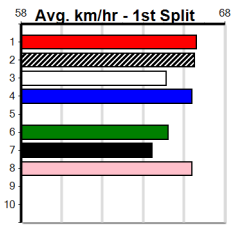

SHEPPARTON WORKWEAR & SAFETY

Distance: 390m, Race Type: Grade 5, Total Prizemoney: $2,925
1st: $1,950, 2nd: $600, 3rd: $300, 4th: $75

11

10:27PM

(VIC time)

NARCISSUS (1) is drawn to race on the speed from the outset and he could be the one to beat.
MALO MAGIC (6) can show a good turn of foot once balanced and could be right in the finish.
CHESTER KEEPING (8) can challenge as well.

Watchdog Tips:

1

6

8

3

Bet:

Win 1