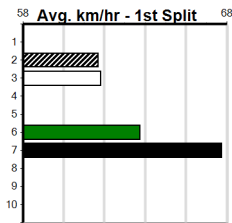

Shepparton

NATIONAL GREYHOUND ADOPTION MON

Distance: 390m, Race Type: Maiden, Total Prizemoney: $2,535
1st: $1,680, 2nd: $520, 3rd: $260, 4th: $75

1
6:55PM
(VIC time)

BONE SHAKER (7) has shown good early speed in his two placings so far and he could be hard to reel in if he can find the arm early. HALF MAC (1), MOYARRA SPECTRUM (4) and KALINYA (8) must all be considered on debut.

Watchdog Tips: **7** **1** **4** **8** **Bet:** Trifecta 7/1,4,8/1,4,8 ($10 - 166.67%)

Form	Box	Weight	Dist	Track	Date	Time	BON	Margin	1st/2nd (Time)	PIR	Checked	Comment	W/R	Split 1	S/P	Grade
1																
HALF MAC [M] <i>Litter has shown ability so far, watch betting.</i>																
BE	D				Mar-22		SHIMA SHINE									
Trainer: Darryl Fullerton (Long Gully) $5.00																
6th	(1)	30.0	390	SHP	R1	15-Apr-24	23.22	22.58	9.50	L	BONE SHAKER (22.58)					
Owner(s): GLENORE (SYN), G Fullerton, N Fullerton, K Fullerton, D Fullerton, D Reid, D Reid, J Somerville, J Cherry, D Cherry, A Cherry, P Rowan, W Rowan, B Rowan																
<table border="1" style="width:100%"> <tr><th colspan="8">Winning Boxes</th></tr> <tr><td>1</td><td>2</td><td>3</td><td>4</td><td>5</td><td>6</td><td>7</td><td>8</td></tr> <tr><td>Prize</td><td></td><td></td><td></td><td></td><td></td><td></td><td></td></tr> <tr><td>Best</td><td></td><td></td><td></td><td></td><td></td><td></td><td></td></tr> <tr><td>Starts</td><td></td><td></td><td></td><td></td><td></td><td></td><td></td></tr> <tr><td>Trk/Dst</td><td></td><td></td><td></td><td></td><td></td><td></td><td></td></tr> <tr><td>APM</td><td></td><td></td><td></td><td></td><td></td><td></td><td></td></tr> </table>																
2																
MAJOR BASIL [M] <i>No excuses when well beaten on debut, tested.</i>																
BE	D				May-22		FERNANDO BALE									
Trainer: Patrick Newell (Wallan) $15.00																
6th	(8)	27.5	390	SHP	R1	08-Apr-24	23.01	21.71	15.00	L	LIF HE COULD (21.97)					
Owner(s): Barry Barry Barry (SYN), P Newell, P Newell, D Raven, P Barry, D Sheekey																
<table border="1" style="width:100%"> <tr><th colspan="8">Winning Boxes</th></tr> <tr><td>1</td><td>2</td><td>3</td><td>4</td><td>5</td><td>6</td><td>7</td><td>8</td></tr> <tr><td>Prize</td><td></td><td></td><td></td><td></td><td></td><td></td><td></td></tr> <tr><td>Best</td><td></td><td></td><td></td><td></td><td></td><td></td><td></td></tr> <tr><td>Starts</td><td></td><td></td><td></td><td></td><td></td><td></td><td></td></tr> <tr><td>Trk/Dst</td><td></td><td></td><td></td><td></td><td></td><td></td><td></td></tr> <tr><td>APM</td><td></td><td></td><td></td><td></td><td></td><td></td><td></td></tr> </table>																
3																
LAURADALE LAD [M] <i>Slow out and wide on debut, looks unlikely.</i>																
WBD	D				Feb-22		FERNANDO BALE									
Trainer: Scott Melville (Axedale) $15.00																
5th	(8)	29.2	425	BEN	R1	22-Mar-24	24.90	23.47	14.00	L	CRUSOE RICO (23.95)					
Owner(s): S Melville																
<table border="1" style="width:100%"> <tr><th colspan="8">Winning Boxes</th></tr> <tr><td>1</td><td>2</td><td>3</td><td>4</td><td>5</td><td>6</td><td>7</td><td>8</td></tr> <tr><td>Prize</td><td></td><td></td><td></td><td></td><td></td><td></td><td></td></tr> <tr><td>Best</td><td></td><td></td><td></td><td></td><td></td><td></td><td></td></tr> <tr><td>Starts</td><td></td><td></td><td></td><td></td><td></td><td></td><td></td></tr> <tr><td>Trk/Dst</td><td></td><td></td><td></td><td></td><td></td><td></td><td></td></tr> <tr><td>APM</td><td></td><td></td><td></td><td></td><td></td><td></td><td></td></tr> </table>																
4																
MOYARRA SPECTRUM [M] <i>Litter has shown promise, betting best guide.</i>																
BK	B				May-22		AUSSIE INFRARED									
Trainer: Sandra Waycott (Springhurst) $5.50																
5th	(4)	25.9	390	SHP	R1	15-Apr-24	22.90	22.58	4.50	L	BONE SHAKER (22.58)					
Owner(s): S Waycott																
<table border="1" style="width:100%"> <tr><th colspan="8">Winning Boxes</th></tr> <tr><td>1</td><td>2</td><td>3</td><td>4</td><td>5</td><td>6</td><td>7</td><td>8</td></tr> <tr><td>Prize</td><td></td><td></td><td></td><td></td><td></td><td></td><td></td></tr> <tr><td>Best</td><td></td><td></td><td></td><td></td><td></td><td></td><td></td></tr> <tr><td>Starts</td><td></td><td></td><td></td><td></td><td></td><td></td><td></td></tr> <tr><td>Trk/Dst</td><td></td><td></td><td></td><td></td><td></td><td></td><td></td></tr> <tr><td>APM</td><td></td><td></td><td></td><td></td><td></td><td></td><td></td></tr> </table>																
5																
*** VACANT BOX ***																
Trainer:																
Owner(s):																
6																
ASTON MIDAS [M] <i>*** SCRATCHED ***</i>																
BK	D				Mar-22		ASTON DEE BEE									
Trainer: Emma Scott (Tatura) $6.50