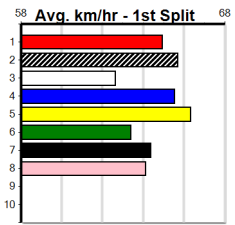

Shepparton

8

9:28PM

(VIC time)

GPP LASER3300

Distance: 450m, Race Type: Grade 5, Total Prizemoney: $2,925
1st: $1,950, 2nd: $600, 3rd: $300, 4th: $75

JOSIE'S JEWEL (1) has been racing well in Tassie of late and she could be hard to hold out from her gun draw. SYDNEY SHOW (8) posted an explosive win 2 starts back and he could be right in the finish. MORAINÉ ZOE (4) has claims as well.

Watchdog Tips: **1** **8** **4** **6** Bet: **Win 1**