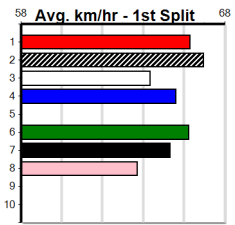

Shepparton

HAPPY BIRTHDAY PAULA

Distance: 450m, Race Type: Mixed 4/5, Total Prizemoney: $3,360
1st: $2,250, 2nd: $690, 3rd: $345, 4th: $75

6

8:44PM

(VIC time)

AFIRE (2) raced at Group 1 level 4 starts back and he could have a bit too much class for his rivals first up here. AVIANNA (6) can explode soon after box rise and could be prominent throughout. AEROPLANE MODE (3) can explode mid-race.

Watchdog Tips: **2** **6** **3** **8** **Bet:** **Trifecta 2,6/2,3,6/1,2,3,6,8 ($10 - 83.33%)**