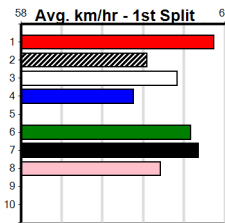

SPORTSBET GO THE BLUE DOG

Distance: 390m, Race Type: Grade 5, Total Prizemoney: $2,925
1st: $1,950, 2nd: $600, 3rd: $300, 4th: $75

12

10:45PM

(VIC time)

ALI STARR (3) was a smart Temora winner last start and he may only need to step on terms to salute again. EXPRESS PACK (2) has shown good early speed and he could be the danger in this. OUR DREAMER (7) has claims as well.

Watchdog Tips: **3** **2** **7** **8** **Bet:** **Box Trifecta 2,3,7,8 ($10 for 41.67%)**

Form Box Weight Dist Track Date Time BON Margin 1st/2nd (Time) PIR Checked Comment W/R Split 1 S/P Grade

1 ELLIOTT NESS [5] *Comes into calculations from this draw.* **$12.00**

BKW D May-19 FERNANDO BALE UP HILL JILL

Trainer: Garry Johnson (Chum Creek)

6th (5)	29.9	350	HVL	R9	25-Feb-24	19.69	19.12	3.75LNEIRBO (19.44)	M/3	.	.	.	6.63	$46.30	VET
2nd (4)	29.6	350	TRA	R11	01-Mar-24	19.96	19.72	3.5LSMOKIN' ZAG (19.73)	M/53	.	.	SW	6.73	$36.50	X45
8th (6)	29.5	400	WGL	R10	15-Mar-24	23.44	22.84	7.50LAXEDALE PIRATE (22.92)	M/77	.	.	.	8.79	$24.80	5
6th (6)	28.5	390	SHP	R12	08-Apr-24	22.89	21.71	9.50LSPOILER ALERT (22.23)	M/66	.	.	.	8.69	$25.20	5

Owner(s): G Johnson

Winning Boxes

1	2	3	4	5	6	7	8
4	1	3	1	3	1	3	
Prize	$46,323.00						
Best	22.26						
Starts	153-16-24-21						
Trk/Dst	3-2-0-0						
APM	$5008						

2 EXPRESS PACK (NSW)[5] *Racing well, good early speed, major player.* **$4.20**

BE B Feb-22 BARCIA BALE PIXEL PAK

Trainer: Scott Stefanos (Longwood)

1st (7)	29.1	425	BEN	R9	13-Mar-24	24.34	24.00	2.00LSPEEDY FYNN (24.48)	Q/111	.	.	.	6.54	$2.20	T3-6
2nd (1)	29.4	390	SHP	R10	21-Mar-24	22.58	22.23	1.5LMARKET BLUE (22.49)	Q/12	.	.	.	8.39	$2.50	T3-5
5th (8)	29.6	390	SHP	R10	05-Apr-24	22.78	21.82	8.50LSOLACE (22.21)	M/34	.	.	.	8.71	$8.80	5
2nd (7)	29.5	390	SHP	R9	11-Apr-24	22.43	21.83	0.75LTOP PRAIRIE (22.38)	Q/12	.	.	.	8.40	$8.40	5

Owner(s): D Stead

Winning Boxes

1	2	3	4	5	6	7	8
		1	1			1	
Prize	$5,270.00						
Best	NBT						
Starts	9-3-2-0						
Trk/Dst	5-0-2-0						
APM	$4208						

3 ALI STARR (NSW)[5] *Smart Temora win last start, can go close.* **$2.80**

BK D Oct-20 EL GRAND SENOR FIZZY BALE

Trainer: Brian Smith (The Rock)

3rd (6)	35.0	330	TEM	R7	13-Mar-24	19.12	18.75	2.25LSCARSDALE TIGER (18.96)	.	.	.	.	3.10	5	
5th (2)	34.6	350	GBN	R10	22-Mar-24	20.43	19.68	8.50LCAWBOURNE SMITHY (19.86)245	245	.	.	.	7.00	5	
7th (2)	34.0	390	SHP	R10	05-Apr-24	23.07	21.82	13.00LSOLACE (22.21)	M/67	.	.	SW	8.82	$3.30	5
1st (1)	34.6	330	TEM	R5	10-Apr-24	19.05	18.79	2.75LBART'S CHANCE (19.25)	.	.	.	.	3.00	5	

Owner(s): D Bosman

Winning Boxes

1	2	3	4	5	6	7	8
4	1		2	2			2
Prize	$28,150.00						
Best	NBT						
Starts	44-11-4-7						
Trk/Dst	1-0-0-0						
APM	$2982						

4 SKYE ROCKET (NSW)[5] *May get shuffled back in this, needs some luck.* **$10.00**

BE B May-21 BARCIA BALE LITTLE NANGAR

Trainer: Kevin Lingard (Kilmore)

1st (1)	30.4	425	BEN	R7	08-Mar-24	24.43	23.69	1.5LTAME THE BEAST (24.52)	S/531	.	.	.	6.68	$7.60	X45
8th (6)	30.4	425	BEN	R3	16-Mar-24	24.66	23.61	11.00LGAS LANTERN (23.93)	S/888	.	.	.	6.77	$21.80	RW
8th (3)	29.8	390	SHP	R11	01-Apr-24	23.14	21.79	14.00LOUR FABIO (22.20)	M/78	.	.	.	8.76	$31.20	5
3rd (5)	29.8	390	SHP	R2	08-Apr-24	22.39	21.71	3.75LYEAH SO WHAT (22.13)	M/22	.	.	.	8.60	$96.60	RWH

Owner(s): A Powell

Winning Boxes

1	2	3	4	5	6	7	8
2	2						
Prize	$7,180.00						
Best	NBT						
Starts	11-4-1-1						
Trk/Dst	3-0-0-1						
APM	$2544						

5 *** VACANT BOX ***

Trainer:
 Owner(s):

Winning Boxes

1	2	3	4	5	6	7	8