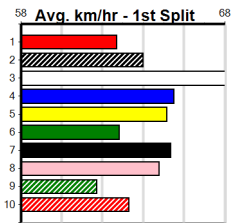

Watchdog Tips:

5

8

7

1

Bet:

Win 5

Main race results table containing 10 races (ONE KNEE NONI, MISTER SHOEMAN, ASTON VALERIA, SLINGSHOT PENNY, HARRY CHANA, EWING, BROADWAY ICON, FRANKLIN AVENUE, SCOTT CRUSH, TWILIGHT STYLE) with columns for race number, horse name, jockey, trainer, date, time, odds, and a 'Winning Boxes' table for each race.