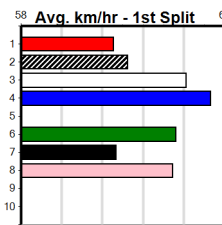

MMS ACCESS VETERANS

Distance: 450m, Race Type: S/E Veteran, Total Prizemoney: $2,925
1st: $1,950, 2nd: $600, 3rd: $300, 4th: $75

9

9:50PM

(VIC time)

HE'S NO SLOUCH (3) has explosive mid-race pace and he could prove hard to hold out with an ounce of luck. BERN'S ABILITY (4) can race on the speed from the outset and could be in front for a long way. CARAJILLO (8) has claims as well.

Watchdog Tips: **3** **4** **8** **6** **Bet:** Trifecta 3,4/3,4,8/3,4,6,8 ($10 - 125%)