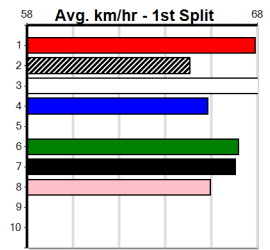

AYIA NEIGHBOUR (6) has an explosive turn of foot once balanced and he looks hard to hold out in this. CREATOR (7) is racing well and right in this. AUBAMEYANG (4) has plenty of ability as well.

Watchdog Tips: [6] [4] [7] [3] Bet: Win 6