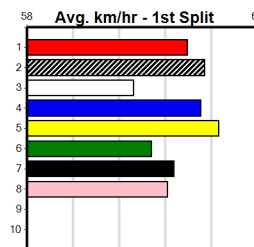

GPP LASER3300

Distance: 450m, Race Type: Grade 5, Total Prizemoney: $2,925
1st: $1,950, 2nd: $600, 3rd: $300, 4th: $75

JOSIE'S JEWEL (1) has been racing well in Tassie of late and she could be hard to hold out from her gun draw. SYDNEY SHOW (8) posted an explosive win 2 starts back and he could be right in the finish. MORaine ZOE (4) has claims as well.

Watchdog Tips: 1 8 4 6 Bet: Win 1

Form Box Wgt Dist Track Date Time BON Margin 1st/2nd (Time) PIR Checked Comment W/R Split 1 S/P Grade

JOSIE'S JEWEL (TAS)[5] *** SCRATCHED ***
Owner(s): M Katsiris
Winning Distances: < 300m (0) 300 - 399m (2) 400 - 499m (3) 500 - 599m (0) 600 - 699m (0) > 700m (0)
Winning Weights: 26.2(2) 26.3(1) 26.5(1) 26.7(1)

$6.00
Trainer: Michael Katsiris (Thomastown)
Box History table and Prize Best Starts Trk/Dts APM

FASCINATE BLAZE (NSW)[5] Showed speed in solid placing last start, respect.
Owner(s): N Holloway
Winning Distances: < 300m (0) 300 - 399m (2) 400 - 499m (1) 500 - 599m (0) 600 - 699m (0) > 700m (0)
Winning Weights: 31.2(1) 31.3(1) 31.9(1)

$12.00
Trainer: Ian Beattie (Laceyby)
Box History table and Prize Best Starts Trk/Dts APM

KRAKEN DEMON [5] Has talent but been below best of late, place hope
Owner(s): EYLES (SYN), K Eyles, H Eyles, D Eyles
Winning Distances: < 300m (0) 300 - 399m (1) 400 - 499m (2) 500 - 599m (0) 600 - 699m (0) > 700m (0)
Winning Weights: 32.1(2) 32.4(1)

$5.50
Trainer: Darren Burkett (Girgarre)
Box History table and Prize Best Starts Trk/Dts APM

MORaine ZOE [5] Fast Bendigo win 3 back when led, chance.
Owner(s): MORaine (SYN), G Judd, S Judd
Winning Distances: < 300m (0) 300 - 399m (0) 400 - 499m (8) 500 - 599m (0) 600 - 699m (0) > 700m (0)
Winning Weights: 24.9(1) 25.3(1) 25.4(2) 25.5(1) 25.7(1) 25.8(1) 26.0(1)

$3.60
Trainer: Dean Elliot (Huntly)
Box History table and Prize Best Starts Trk/Dts APM

KABUTO BALE (NSW)[5] Can show early speed but place looks best.
Owner(s): D Burkett
Winning Distances: < 300m (0) 300 - 399m (2) 400 - 499m (4) 500 - 599m (0) 600 - 699m (0) > 700m (0)
Winning Weights: 29.5(1) 30.3(1) 30.4(2) 30.5(1) 30.8(1)

$10.00
Trainer: Darren Burkett (Girgarre)
Box History table and Prize Best Starts Trk/Dts APM