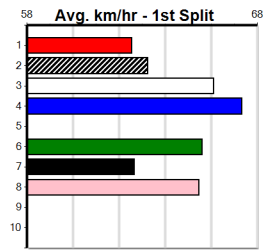

MMS ACCESS VETERANS

Distance: 450m, Race Type: S/E Veteran, Total Prizemoney: $2,925
1st: $1,950, 2nd: $600, 3rd: $300, 4th: $75

HE'S NO SLOUCH (3) has explosive mid-race pace and he could prove hard to hold out with an ounce of luck. BERN'S ABILITY (4) can race on the speed from the outset and could be in front for a long way. CARAJILLO (8) has claims as well.

Watchdog Tips: 3 4 8 6 **Bet:** Trifecta 3,4/3,4,8/3,4,6,8 ($10 - 125%)

1

LITTLE WINNIE [5] Blks ***** SCRATCHED ***** **$21.00**

BK **Bitch** **Sep-18** **Sire: AWESOME PROJECT** **Dam: GO GO TREETMENT** **Trainer: Brent Merton (Kilmore)**

Owner(s): B Merton
Winning Distances: < 300m (0) 300 - 399m (1) 400 - 499m (2) 500 - 599m (0) 600 - 699m (0) > 700m (0)
Winning Weights: **25.8(1) 26.3(1) 26.4(1)**

Box	1st	2nd	3rd	4th	5th	6th	7th	8th
1								
2								
3								
4								
5								
6								
7								
8								

Last 3 wins NOT included above

Box	1st	2nd	3rd	4th	5th	6th	7th	8th
1								
2								
3								
4								
5								
6								
7								
8								

Prize Best Starts Trk/Dts APM: $10820.00, 25.73(5)-6/5/21, 81-3-13-16, 20-1-3-2, 627

2

DREAMING STAR [5] **Shown speed in good win 2 back, needs to step.** **$10.00**

BK **Bitch** **Feb-20** **Sire: BEAST UNLEASHED** **Dam: STARS AND LIGHTS** **Trainer: John Mangion (Numurkah)**

Owner(s): J Mangion
Winning Distances: < 300m (0) 300 - 399m (2) 400 - 499m (2) 500 - 599m (0) 600 - 699m (0) > 700m (0)
Winning Weights: **28.8(1) 29.2(1) 29.4(1) 30.0(1)**

Box	1st	2nd	3rd	4th	5th	6th	7th	8th
1								
2								
3								
4								
5								
6								
7								
8								

Last 3 wins NOT included above

Box	1st	2nd	3rd	4th	5th	6th	7th	8th
1								
2								
3								
4								
5								
6								
7								
8								

Prize Best Starts Trk/Dts APM: $6990.00, 25.83(7)-17/8/23, 36-4-3-2, 1-1-0-0, 1928

3

HE'S NO SLOUCH [4] **Can explode mid-race in his races, go close here.** **BEST BET $2.60**

BK **Dog** **Feb-20** **Sire: MY BRO FABIO** **Dam: FAIR OF FACE** **Trainer: Peter Craig (Langwarrin)**

Owner(s): AMSTEL (SYN), P Craig, L Jennings, N Tracy
Winning Distances: < 300m (0) 300 - 399m (0) 400 - 499m (13) 500 - 599m (5) 600 - 699m (0) > 700m (0)
Winning Weights: **35.8(1) 35.9(2) 36.2(2) 36.3(1) 36.4(1) 36.5(2) 36.8(2) 37.0(2) 37.1(2) 37.2(1) 37.4(1) 37.5(1)**

Box	1st	2nd	3rd	4th	5th	6th	7th	8th
1								
2								
3								
4								
5								
6								
7								
8								

Last 3 wins NOT included above

Box	1st	2nd	3rd	4th	5th	6th	7th	8th
1								
2								
3								
4								
5								
6								
7								
8								

Prize Best Starts Trk/Dts APM: $141730.00, 25.06(6)-30/5/22, 71-18-18-11, 8-4-0-0, 9886

4

BERN'S ABILITY [3] **Can race on the speed throughout, major player.** **$2.80**

BK **Dog** **Dec-19** **Sire: RAW ABILITY** **Dam: KRAKEN ROSE** **Trainer: Thomas Wark (Rushworth)**

Owner(s): T Wark
Winning Distances: < 300m (0) 300 - 399m (16) 400 - 499m (11) 500 - 599m (0) 600 - 699m (0) > 700m (0)
Winning Weights: **26.8(1) 27.0(1) 27.4(1) 27.7(1) 27.9(1) 28.0(2) 28.2(1) 28.3(2) 28.4(2) 28.5(1) 28.6(2) 28.7(2) 28.9(3)**

Box	1st	2nd	3rd	4th	5th	6th	7th	8th
1								
2								
3								
4								
5								
6								
7								
8								

Last 3 wins NOT included above

Box	1st	2nd	3rd	4th	5th	6th	7th	8th
1								
2								
3								
4								
5								
6								
7								
8								

Prize Best Starts Trk/Dts APM: $91456.25, 25.41(1)-13/6/22, 96-27-22-12, 5-2-0-1, 8245

5

*** VACANT BOX ***

Sire: **Dam:** **Trainer:**

Owner(s):
Winning Distances: < 300m (0) 300 - 399m (0) 400 - 499m (0) 500 - 599m (0) 600 - 699m (0) > 700m (0)
Winning Weights:

Box History