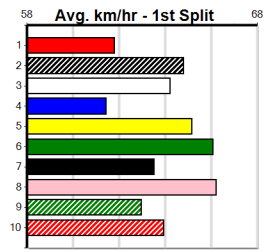

HAPPY 30TH ANNIVERSARY ALISON & MONTY

Distance: 450m, Race Type: Mixed 6/7, Total Prizemoney: $2,925
1st: $1,950, 2nd: $600, 3rd: $300, 4th: $75

TAT LIBBY (6) can race on the speed from the outset and she could be the one to beat in this.
DELATITE BEAST (5) has ran solid placings in 6 of his last 7 starts and he could be right in the finish again. RAGING STORM (8) has claims as well.

Watchdog Tips: 6 5 8 2 **Bet:** Win 6

1

PUZZLE AVENUE [7] **$21.00**
May get buried back early here, needs luck.
BK Dog Apr-21 Sire: SOLVE THE PUZZLE Dam: BARCIA AVENUE
Owner(s): G Walker Trainer: Gary Walker (Benalla)
Winning Distances: < 300m (0) 300 - 399m (1) 400 - 499m (0) 500 - 599m (0) 600 - 699m (0) > 700m (0)
Winning Weights: 36.0(1)

4th	5th	6th	7th	8th	9th	10th
(6) 36.0 SHP R4 29-Jan-24 22.56 22.03 3.75L BOURKE (22.30) S/74 . . . . . 8.71 $48.60 MH	(2) 36.0 SHP R1 05-Feb-24 22.66 21.91 3.75L PIRATE'S BREW (22.90) M/41 . . . . . 8.67 $6.20 M	(1) 36.4 SHP R2 29-Feb-24 23.50 22.06 15.00 SHOCK AND AWE (22.45) M/68 . . . . . 8.80 $5.70 7	(1) 36.3 BEN R4 06-Mar-24 24.96 23.79 7.00L BLACK SPANIARD (24.48) M/667 . . . SW . 7.05 $7.80 7	(2) 36.5 SHP R7 21-Mar-24 25.65 25.54 1.75L ASTON APATITE (25.54) S/665 . . . . . 6.96 $19.60 T3-RW	(4) 36.4 SHP R5 01-Apr-24 25.88 25.11 9.50L GO GO EVIE (25.25) S/877 . . . . . 7.18 $44.80 X67	

Last 3 wins NOT included above

Bx	1st	2nd	3rd	4th	5th	6th	7th	8th
1								
2	1							1
3			1					
4						1		
5								
6					1			
7								
8								

Prize Best Starts	$1915.00
Trk/Dts	NBT
APM	6-1-0-1
	2-0-0-1
	1213

2

BLAZING GOLD (SA)[6] **$6.50**
Smart all the way win 2 starts back, threat.
BK Dog May-22 Sire: KOBLENZ Dam: MADDISON KAYE
Owner(s): B Gaspari Trainer: Jason Sharp (Lara)
Winning Distances: < 300m (0) 300 - 399m (0) 400 - 499m (2) 500 - 599m (0) 600 - 699m (0) > 700m (0)
Winning Weights: 33.8(1) 34.0(1)

4th	5th	6th	7th	8th	9th	10th
(4) 33.8 WBL R4 11-Jan-24 25.93 25.02 7.00L REIKO SLATER (25.44) S/856 . . . . . 6.94 $24.90 X67H	(2) 33.8 WBL R4 18-Jan-24 25.86 25.16 8.50L REIKO SLATER (25.29) M/866 . . . . . 6.96 $23.80 X67F	(8) 33.8 WBL R2 26-Jan-24 22.82 22.43 0.25L VELVET VIXEN (22.81) S/44 . . . SW W 8.58 $3.90 7	(5) 33.8 GEL R3 02-Feb-24 26.40 25.58 7.50L CONTAINER (25.91) M/666 . . . . . 6.76 $38.00 X67	(2) 33.5 WBL R9 07-Feb-24 25.60 25.28 3.00L COUNTRY CRUSADER S/833 . . . . . 6.80 $6.30 X67	(5) 33.4 WBL R1 15-Feb-24 26.25 25.14 8.00L COUNTRY CRUSADER M/777 . . . V7 . 7.20 $5.30 X67	

Last 3 wins NOT included above

Bx	1st	2nd	3rd	4th	5th	6th	7th	8th
1								
2			1		1			
3						1		
4					1			
5							1	1
6	1							
7								
8	1	2						

Prize Best Starts	$4330.00
Trk/Dts	FSH
APM	10-2-2-1
	0-0-0-0
	3038