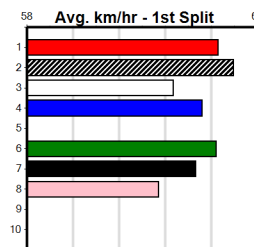

HAPPY BIRTHDAY PAULA

6

8:44PM

(VIC time)

Distance: 450m, Race Type: Mixed 4/5, Total Prizemoney: $3,360
1st: $2,250, 2nd: $690, 3rd: $345, 4th: $75

AFIRE (2) raced at Group 1 level 4 starts back and he could have a bit too much class for his rivals first up here. AVIANNA (6) can explode soon after box rise and could be prominent throughout. AEROPLANE MODE (3) can explode mid-race.

Watchdog Tips: **2** **6** **3** **8** **Bet:** **Trifecta 2,6/2,3,6/1,2,3,6,8 ($10 - 83.33%)**

1

SHINY INK [5] **$7.50**

BK Dog Jun-21 **Sire: SHIMA SHINE Dam: SLINKY INKY**

Owner(s): M Haines **Trainer: James Shaw (Seymour)**

Winning Distances: < 300m (0) 300 - 399m (0) 400 - 499m (3) 500 - 599m (0) 600 - 699m (0) > 700m (0)

Winning Weights: 31.2(2) 31.3(1)

Box	1st	2nd	3rd	4th	5th	6th	7th	8th
1	1	1						
2			1		1			
3				1				
4						2		
5				1				
6		1		3				
7	1				1			
8	1	1						

Prize Best Starts Trk/Dts APM $6290.00 25.16(1)-14/3/24 18-3-4-2 7-3-2-0 4149

2

AFIRE [5] **$2.60**

BK Dog Feb-21 **Sire: BERNARDO Dam: EAU ROUGE**

Owner(s): E Burrett **Trainer: Jason Sharp (Lara)**

Winning Distances: < 300m (0) 300 - 399m (2) 400 - 499m (2) 500 - 599m (6) 600 - 699m (0) > 700m (0)

Winning Weights: 31.7(1) 32.3(1) 32.4(2) 32.5(1) 32.6(1) 32.7(2) 32.8(2)

Box	1st	2nd	3rd	4th	5th	6th	7th	8th
1	2	1		1		1		
2			1				1	
3		2				2		
4	4						2	
5	1		2					1
6	2							1
7	1	2	1			2		
8		2	1					

Prize Best Starts Trk/Dts APM $56000.00 FSH 33-10-7-4 0-0-0-0 8833

3

AEROPLANE MODE [5] **$5.00**

BK Dog Mar-22 **Sire: WALK HARD Dam: MRS. SHARP**

Owner(s): J Sharp **Trainer: Dylan Sharp (Lara)**

Winning Distances: < 300m (0) 300 - 399m (1) 400 - 499m (7) 500 - 599m (0) 600 - 699m (0) > 700m (0)

Winning Weights: 29.4(1) 29.6(1) 29.9(1) 30.3(1) 31.6(1) 31.8(1) 31.9(1) 32.1(1)

Box	1st	2nd	3rd	4th	5th	6th	7th	8th
1	2	1	1	1	1		2	
2		1				1	1	
3	1					1		
4	1				1	1	1	
5	1	2			1			
6				1				
7	2	1						
8	1		1	2				

Prize Best Starts Trk/Dts APM $20155.00 NBT 29-8-5-2 2-0-1-0 12751

4

MIST FRED [5] **$26.00**

BK Dog Jan-21 **Sire: DROOPY BUICK Dam: SHIMA MIST**

Owner(s): D Burkett **Trainer: Darren Burkett (Girgarre)**

Winning Distances: < 300m (0) 300 - 399m (3) 400 - 499m (1) 500 - 599m (0) 600 - 699m (0) > 700m (0)

Winning Weights: 33.9(1) 34.4(1) 34.5(1) 34.7(1)

Box	1st	2nd	3rd	4th	5th	6th	7th	8th
1		1	1					1
2			1	1		1		
3	1					1	1	1
4	1	1						1
5		1	1					1
6	1	1	1	1	1	1	1	
7			1	3				
8	1	3	1					

Prize Best Starts Trk/Dts APM $12680.00 25.83(6)-8/2/24 32-4-8-5 16-1-5-4 3461

5

*** VACANT BOX ***

Sire: Dam:

Owner(s): **Trainer:**

Winning Distances: < 300m (0) 300 - 399m (0) 400 - 499m (0) 500 - 599m (0) 600 - 699m (0) > 700m (0)

Winning Weights: **Box History**