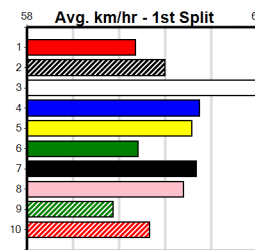

REJUVENATE @ STUD

Distance: 390m, Race Type: Mixed 6/7, Total Prizemoney: $2,925
1st: $1,950, 2nd: $600, 3rd: $300, 4th: $75

HARRY CHANA (5) has shown good early speed in his recent wins and he could prove hard to hold out again. FRANKLIN AVENUE (8) has posted good wins in 2 of her last 3 starts and can challenge. BROADWAY ICON (7) has a good turn of foot.

Watchdog Tips: 5 8 7 1 Bet: Win 5

ONE KNEE NONI [7] Comes into calculations from this draw, threat. $8.00
BE Bitch Feb-22 Sire: SHIMA SHINE Dam: LILLY PATCH Trainer: Jordan Formosa (Heathcote)
Winning Distances: < 300m (0) 300 - 399m (1) 400 - 499m (0) 500 - 599m (0) 600 - 699m (0) > 700m (0)
Winning Weights: 30.2(1)
4th (5) 30.1 425 BEN R1 19-Jan-24 24.71 23.91 4.50L ASTON KENNEDY (24.40) S/333 . . . . . 6.77 $18.60 M
3rd (3) 30.2 390 SHP R3 29-Jan-24 23.00 22.03 5.00L MOE PATTY (22.66) M/33 . . . . . 8.87 $5.10 MH
2nd (6) 30.1 390 SHP R2 01-Feb-24 23.09 22.17 2.00L RUN PEBBLES RUN (22.96) S/42 . . . . . 8.76 $2.00 T3-M
4th (1) 29.6 425 BEN R2 08-Feb-24 24.93 23.61 9.00L EXPRESS PACK (24.31) M/524 . . . . . 6.64 $6.20 MH
4th (1) 29.9 425 BEN R1 16-Feb-24 24.78 23.57 9.00L NORTH CAROLINA (24.16) S/665 . . . . . 6.83 $23.30 MF
1= (5) 30.2 300 HVL R3 27-Feb-24 17.00 16.59 3.5L ONE KNEE NONI/DINOSAUR M/4 . . . . . 4.11 $13.30 M
3rd (4) 29.7 390 SHP R3 04-Apr-24 22.58 22.20 2.50L ORIENTAL AURORA (22.42) S/44 . . . . . 8.78 $24.50 T3-7
7th (6) 29.7 390 SHP R4 08-Apr-24 22.76 21.71 8.00L LET'S WIN OLLIE (22.21) S/66 . . . . . 8.78 $36.10 RWH
Last 3 wins NOT included above
Prize Best $2405.00 NBT
Starts 8-1-1-2
Trk/Dts 4-0-1-2
APM 1798

MISTER SHOEMAN [6] Likely to be in the back half early, tested here. $21.00
BK Dog Sep-21 Sire: ZAMBORA BROCKIE Dam: LUCILLE DIOR Trainer: Gary Robinson (Violet Town)
Winning Distances: < 300m (0) 300 - 399m (2) 400 - 499m (0) 500 - 599m (0) 600 - 699m (0) > 700m (0)
Winning Weights: 29.1(1) 29.6(1)
3rd (3) 30.4 390 SHP R12 23-Dec-23 23.56 21.70 12.00L ASTON BOLIVAR (22.77) M/33 . . . SW . . . 9.01 $5.20 6G
6th (8) 30.2 300 HVL R11 17-Jan-24 17.19 16.63 8.00L ZIPPING GRYLLIS (16.63) M/7 . . . . . 4.04 $24.20 6G
6th (5) 30.1 425 BEN R10 24-Jan-24 24.76 24.14 6.50L RABADA (24.33) M/566 . . . . . 6.73 $8.30 T3-6
6th (6) 30.0 390 SHP R10 01-Feb-24 22.82 22.17 5.50L SPOILER ALERT (22.44) M/36 . . . . . 8.59 $5.90 T3-6
4th (1) 29.9 390 SHP R2 12-Feb-24 22.95 22.01 11.00L RIPPER RILEY (22.24) M/44 . . . . . 8.83 $41.60 X67
8th (2) 30.2 390 SHP R9 19-Feb-24 22.86 22.13 9.50L TYPHOON CAMERON (22.23) M/88 . . . . . 9.06 $7.30 6G
7th (3) 30.2 390 SHP R4 29-Feb-24 23.03 22.06 8.50L CHERRY RED (22.46) M/78 . . . . . 8.95 $7.60 6G
6th (3) 30.7 390 SHP R4 08-Apr-24 22.74 21.71 7.50L LET'S WIN OLLIE (22.21) M/55 . . . . . 8.73 $74.90 RWH
Last 3 wins NOT included above
1st (1) 29.1 385 SHP R1 05-Aug-23 22.19 21.74 3.00L DROOPY'S BREW (22.40) Q/11 . . . SW . . . 8.15 $5.50 M
1st (1) 29.6 390 SHP R4 26-Oct-23 22.62 22.36 2.25L BRASTON MISS (22.76) M/11 . . . . . 8.49 $2.20 7