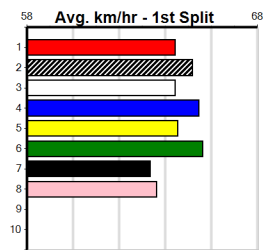

NAGAMBIE GUTTER CLEANING

Distance: 390m, Race Type: Grade 5, Total Prizemoney: $2,925
1st: $1,950, 2nd: $600, 3rd: $300, 4th: $75

TASMAN HOPE (2) can race on the speed from the outset and he looks hard to catch if he can find the arm early. TRUVY BALE (4) showed speed in his good win 2 starts back and looks like the danger. IMMERSIVE (1) can get the gun run throughout.

Watchdog Tips: 2 4 1 6 Bet: Win 2

IMMERSIVE [5] Gun draw, smart win 4 back, can threaten. $5.50
BK Bitch Dec-20 Sire: FERNANDO BALE Dam: SMITTEN
Owner(s): N Darragh
Trainer: Scott Stefanos (Longwood)

TASMAN HOPE (TAS)[5] Can race on the speed throughout, go close. $4.50
BK Dog May-21 Sire: GENERAL DESTINI Dam: ALARMING BETTY
Owner(s): San Antonio (SYN), E Rinaldi, J Rinaldi
Trainer: Kylie Norton (Craigieburn)

TWILIGHT KING [5] Resuming, may get burnt off early, tough ask. $15.00
BK Dog Feb-21 Sire: AZKABAN Dam: STYLISH BREE
Owner(s): SUNDOWN (SYN), T Van taarling, F Vantaarling, S Van taarling, L Van taarling, S Vantaarling
Trainer: Theo Van taarling (Tallygaroopna)

TRUVY BALE (NSW)[5] Showed speed in good win 2 back, chance here. $3.60
BK Dog Sep-21 Sire: JARVIS BALE Dam: DAITHY ALLEN
Owner(s): GREEN LIGHT RACING (SYN), J Hamilton, P Gurung
Trainer: Ian Beattie (Laceyby)

KANJI QUEBEC [5] Drawn to find some trouble here, needs luck. $10.00
BK Dog May-21 Sire: SHIMA SHINE Dam: KANJI
Owner(s): Nettleton Park Racing (SYN), S O'connell, M O'connell, B Coyle, T Sandilands, A Murray, M Willia
Trainer: Mark Giddings (Heathcote)