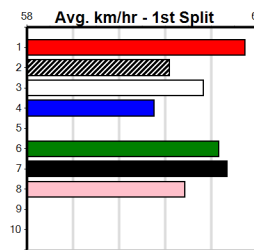

SPORTSBET GO THE BLUE DOG

Distance: 390m, Race Type: Grade 5, Total Prizemoney: $2,925
1st: $1,950, 2nd: $600, 3rd: $300, 4th: $75

ALI STARR (3) was a smart Temora winner last start and he may only need to step on terms to salute again. EXPRESS PACK (2) has shown good early speed and he could be the danger in this. OUR DREAMER (7) has claims as well.

Watchdog Tips: **3** **2** **7** **8** **Bet:** **Box Trifecta 2,3,7,8 ($10 for 41.67%)**

1

ELLIOTT NESS [5] Comes into calculations from this draw. **$12.00**

BKW Dog May-19 Sire: FERNANDO BALE Dam: UP HILL JILL Trainer: Garry Johnson (Chum Creek)

Owner(s): G Johnson
Winning Distances: < 300m (0) 300 - 399m (9) 400 - 499m (7) 500 - 599m (0) 600 - 699m (0) > 700m (0)
Winning Weights: 27.9(1) 28.8(1) 28.9(2) 29.0(2) 29.1(1) 29.2(2) 29.4(4) 29.5(1) 29.8(1) 30.4(1)

Box	1st	2nd	3rd	4th	5th	6th	7th	8th
1	4	5	4	3	3	2		
2	1	4	3	3	2			
3	3	2	1	3	2	3	4	2
4	1	5	4	5	2	1	3	
5	3	1	1	2	2	2	2	3
6	1	1	3	2	5	7	6	2
7	3	4	1	1	4	1	1	1
8		2	4	5	2	4	1	2

Prize Best Starts Trk/Dts APM: $46323.00, 22.26(4)-4/1/24, 153-16-24-21, 3-2-0-0, 5008

4th (8) 29.8 300 HVL R12 28-Jan-24 16.85 16.50 5.50L CYBERTRUCK (16.50) M/4 . . . 3.91 $57.00 VET
1st (7) 29.4 390 SHP R11 05-Feb-24 22.39 21.91 1.00L RAPH CITY (22.45) M/21 . . . 8.37 $12.70 VET
5th (1) 29.4 300 HVL R12 11-Feb-24 16.89 16.26 3.25L ALLY MELBA (16.68) M/4 . . . 3.95 $21.60 VET
3rd (2) 29.6 300 HVL R12 18-Feb-24 16.96 16.50 2.75L IN THE NAVY (16.78) M/1 . . . 3.87 $26.70 5
6th (5) 29.9 350 HVL R9 25-Feb-24 19.69 19.12 3.75L NEIRBO (19.44) M/3 . . . 6.63 $46.30 VET
2nd (4) 29.6 350 TRA R10 01-Mar-24 19.96 19.72 3.5L SMOKIN' ZAG (19.73) M/53 . . SW . 6.73 $36.50 X45
8th (6) 29.5 400 WGL R11 15-Mar-24 23.44 22.84 7.50L AXEDALE PIRATE (22.92) M/77 . . . 8.79 $24.80 5
6th (6) 28.5 390 SHP R12 08-Apr-24 22.89 21.71 9.50L SPOILER ALERT (22.23) M/66 . . . 8.69 $25.20 5

Last 3 wins NOT included above

1st (3) 29.4 450 SHP R6 09-Feb-23 25.50 25.32 3.75L RADIANT BETTY (25.75) Q/111 . . . 6.62 $7.40 5
1st (6) 29.8 350 TRA R2 05-May-23 19.85 19.85 1.25L BULL CATCHER (19.92) Q/11 . . . 6.55 $35.50 5
1st (4) 29.4 390 SHP R12 04-Jan-24 22.26 22.10 3.75L WASTE LAND (22.51) M/11 . . . 8.35 $3.70 T3-5

2

EXPRESS PACK (NSW)[5] Racing well, good early speed, major player. **$4.20**

BE Bitch Feb-22 Sire: BARCIA BALE Dam: PIXEL PAK Trainer: Scott Stefanos (Longwood)

Owner(s): D Stead
Winning Distances: < 300m (0) 300 - 399m (1) 400 - 499m (2) 500 - 599m (0) 600 - 699m (0) > 700m (0)
Winning Weights: 28.7(1) 28.8(1) 29.1(1)

Box	1st	2nd	3rd	4th	5th	6th	7th	8th
1		1			1			
2								
3	1							
4	1							
5								
6								1
7	1	1						
8								1

Prize Best Starts Trk/Dts APM: $5270.00, NBT, 9-3-2-0, 5-0-2-0, 4208

8th (6) 28.7 425 BEN R1 16-Feb-24 25.18 23.57 15.00 NORTH CAROLINA (24.16) M/588 . . . 6.79 $8.30 MF
8th (8) 28.8 390 SHP R10 22-Feb-24 23.41 22.29 10.00 LASER BEAM (22.72) M/88 . . . 9.19 $6.40 T3-7
1st (3) 28.7 300 HVL R12 27-Feb-24 16.93 16.59 0.50L WHO YOU KISSIN' (16.96) M/1 . . SW . 3.92 $3.70 7
5th (1) 29.1 390 SHP R3 07-Mar-24 22.91 22.39 7.00L INSUBORDINATE (22.45) M/55 . . . 9.04 $2.10 T3-6
1st (7) 29.1 425 BEN R9 13-Mar-24 24.34 24.00 2.00L SPEEDY FYNN (24.48) Q/111 . . . 6.54 $2.20 T3-6
2nd (1) 29.4 390 SHP R10 21-Mar-24 22.58 22.23 1.5L MARKET BLUE (22.49) Q/12 . . . 8.39 $2.50 T3-5
5th (8) 29.6 390 SHP R10 05-Apr-24 22.78 21.82 8.50L SOLACE (22.21) M/34 . . . 8.71 $8.80 5
2nd (7) 29.5 390 SHP R9 11-Apr-24 22.43 21.83 0.75L TOP PRAIRIE (22.38) Q/12 . . . 8.40 $8.40 5

Last 3 wins NOT included above

1st (4) 28.8 425 BEN R2 08-Feb-24 24.31 23.61 2.75L ESPRESSO BABE (24.49) Q/111 . . . 6.51 $17.70 MH