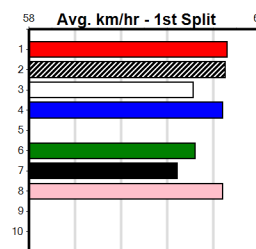

(VIC time)

SHEPPARTON WORKWEAR & SAFETY

Distance: 390m, Race Type: Grade 5, Total Prizemoney: $2,925
1st: $1,950, 2nd: $600, 3rd: $300, 4th: $75

NARCISSUS (1) is drawn to race on the speed from the outset and he could be the one to beat.
MALO MAGIC (6) can show a good turn of foot once balanced and could be right in the finish.
CHESTER KEEPING (8) can challenge as well.

Watchdog Tips: **1** **6** **8** **3** **Bet:** Win 1

Main race listing table with columns: Form Box, Wgt, Dist, Track, Date, Time, BON, Margin, 1st/2nd (Time), PIR, Checked, Comment, W/R, Split 1, S/P, Grade. Includes race details for NARCISSUS [5], MAGIC DARK STAR [5], DAWNY BY NAME (TAS)[5], and SNAP SECOND (NSW)[5].