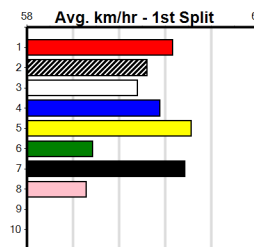

NP ELECTRICAL (275+RANK)

Distance: 460m, Race Type: Grade 5, Total Prizemoney: $1,530
1st: $1,000, 2nd: $320, 3rd: $160, 4th: $50

RAPIDFIRE SIRENA (8) likes to stay wide in her races and she is armed with terrific mid race pace.
ASTON ALLURE (5) can come out running and she is expected to lead for a long way, while THAT'S A BOODIE (4) is better than his past two runs

Watchdog Tips: **8** **5** **4** **2** **Bet:** **Win 8**

1

DIRTY DASH [5] **Down on confidence but has the talent, place** **$10.00**

BKW Dog Apr-22 Sire: FERNANDO BALE Dam: ANGEL DASH
Owner(s): Multiplication (SYN), R Mayes, T Dray, J Calyk
Winning Distances: < 300m (0) 300 - 399m (1) 400 - 499m (2) 500 - 599m (0) 600 - 699m (0) > 700m (0)
Winning Weights: 30.4(1) 30.6(1) 30.7(1)

Box	1st	2nd	3rd	4th	5th	6th	7th	8th
1							1	1
2	1							
3								
4								1
5	1				1	1		1
6							1	1
7	2	1				2		
8					1	1	1	

Trainer: Jason Sharp (Lara)

Box History

Box	1st	2nd	3rd	4th	5th	6th	7th	8th
1								
2	1							
3								
4								1
5	1				1	1		1
6							1	1
7	2	1				2		
8					1	1	1	

Prize Best Starts Trk/Dts APM

$4840.00
FSTD
20-3-3-0
0-0-0-0
2792

2

SMOKIN' ARROW [5] **Far from disgraced last time, must keep safe** **$8.00**

F Dog Dec-20 Sire: COSMIC RUMBLE Dam: MOSSY GIRL
Owner(s): WINDY PLAINS (SYN), K Quinn, C Gason
Winning Distances: < 300m (0) 300 - 399m (0) 400 - 499m (7) 500 - 599m (0) 600 - 699m (0) > 700m (0)
Winning Weights: 31.7(1) 32.0(1) 32.3(1) 32.4(3) 32.9(1)

Box	1st	2nd	3rd	4th	5th	6th	7th	8th
1								
2			1	1	2	1		1
3							1	1
4	3	2	2	1				
5		2	1					2
6								3
7	1		1	1				
8	1		1	2		2		

Trainer: Kevin Quinn (Cundare North)

Box History

Box	1st	2nd	3rd	4th	5th	6th	7th	8th
1								
2			1	1	2	1		1
3							1	1
4	3	2	2	1				
5		2	1					2
6								3
7	1		1	1				
8	1		1	2		2		

Prize Best Starts Trk/Dts APM

$15335.00
25.99(8)-16/1/24
44-7-4-7
7-3-0-1
4656

3

TEO PRINCE [5] ***** SCRATCHED ***** **$99.00**

RF Dog Feb-21 Sire: ORSON ALLEN Dam: SPOT ON CINTA
Owner(s): M Katsiris
Winning Distances: < 300m (0) 300 - 399m (0) 400 - 499m (4) 500 - 599m (1) 600 - 699m (0) > 700m (0)
Winning Weights: 32.9(1) 33.2(2) 33.6(1) 33.7(1)

Box	1st	2nd	3rd	4th	5th	6th	7th	8th
1								
2								
3			2		1	1		
4	1			1				
5	1							1
6	2							
7								1
8	1						1	1

Trainer: Michael Katsiris (Thomastown)

Box History

Box	1st	2nd	3rd	4th	5th	6th	7th	8th
1								
2								
3			2		1	1		
4	1			1				
5	1							1
6	2							
7								1
8	1						1	1

Prize Best Starts Trk/Dts APM

$18205.00
FSH
19-5-1-2
0-0-0-0
3717

4

THAT'S A BOODIE [5] **Better than his past two, can atone, threat** **$9.00**

BK Dog Feb-22 Sire: BERNARDO Dam: BUSH BLOSSOM
Owner(s): A Matthews
Winning Distances: < 300m (0) 300 - 399m (0) 400 - 499m (3) 500 - 599m (0) 600 - 699m (0) > 700m (0)
Winning Weights: 30.4(1) 30.7(1) 31.2(1)

Box	1st	2nd	3rd	4th	5th	6th	7th	8th
1								
2								
3								1
4								1
5	1							
6	1				1			
7		1						
8			1					

Trainer: Patrick Furci (Maribyrnong)

Box History

Box	1st	2nd	3rd	4th	5th	6th	7th	8th
1								
2								
3								1
4								1
5	1							
6	1				1			
7		1						
8			1					

Prize Best Starts Trk/Dts APM

$4440.00
26.16(1)-26/3/24
10-3-1-1
2-1-0-0
3064

5

ASTON ALLURE [5] **Looks the leader, can run time, major player** **$2.60**

BKW Bitch May-22 Sire: ASTON DEE BEE Dam: ASTON GWEN
Owner(s): R Borda
Winning Distances: < 300m (0) 300 - 399m (0) 400 - 499m (5) 500 - 599m (0) 600 - 699m (0) > 700m (0)
Winning Weights: 24.9(1) 25.0(1) 25.1(2) 25.3(1)

Box	1st	2nd	3rd	4th	5th	6th	7th	8th
1	2						1	1
2								
3						1	1	
4	1							
5								1
6								
7	1							
8	1				1			

Trainer: Raymond Gatt (Bannockburn)

Box History

Box	1st	2nd	3rd	4th	5th	6th	7th	8th
1	2						1	1
2								
3						1	1	
4	1							
5								1
6								
7	1							
8	1				1			

Prize Best Starts Trk/Dts APM

$6100.00
25.95(1)-26/3/24
12-5-0-0
1-1-0-0
4060