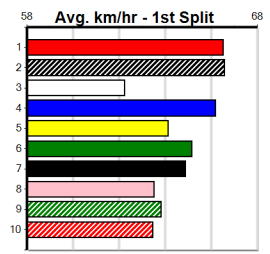

PARKER PUMPS (275+RANK)

Distance: 400m, Race Type: Grade 5, Total Prizemoney: $1,530
1st: $1,000, 2nd: $320, 3rd: $160, 4th: $50

CLARK (7) owns a slick 22.56 PB here and he will find this easier than his most recent racing.
DESERT LION (5) has won three of his past four and he is armed with impressive early speed.
SNOW'S SISTER (2) should race well fresh

Watchdog Tips: 7 5 2 3 Bet: Win 7

Main table with columns: Form Box, Wgt, Dist, Track, Date, Time, BON, Margin, 1st/2nd (Time), PIR, Checked, Comment, W/R, Split 1, S/P, Grade. Rows include Western's Bear [5], Snowy's Sister [5], Tinker Pat [5], Al's Shout [5], Desert Lion [5].