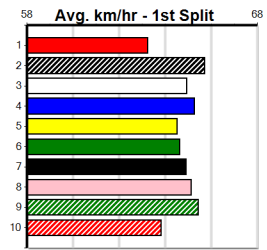

MERV JENNINGS SIGNS (275+RANK)

Distance: 400m, Race Type: Grade 7, Total Prizemoney: $1,530
1st: $1,000, 2nd: $320, 3rd: $160, 4th: $50

ZIPPING KUTCHER (2) was never headed in his handy 22.90 win here and a similar run today can see him score again. ASTON MONARCHY (8) owns a speedy 22.78 PB here and she will be on the pace throughout. LUCY JANE (5) won't be too far away

Watchdog Tips:

2	8	5	3

Bet:

Win 2

Form	Box	Wgt	Dist	Track	Date	Time	BON	Margin	1st/2nd (Time)	PIR	Checked	Comment	WR	Split 1	S/P	Grade

1

STEP ON AIR [7] Needs to lead, will push up the track, risky **$6.00**

BD Dog Mar-22 Sire: TOMMY SHELBY Dam: ART NOVEAU Trainer: Angela Langton (Anakie)

Owner(s): CHAMPAGNE PTN (SYN), S Smith, A Langton

Winning Distances: < 300m (0) 300 - 399m (0) 400 - 499m (1) 500 - 599m (0) 600 - 699m (0) > 700m (0)

Winning Weights: 30.2(1)

7th (5)	29.6	460	GEL	R11	05-Feb-24	27.05	25.59	14.00	RIE BALE (26.08)	M/777	.	.	.	6.99	$18.70	M
3rd (5)	29.4	400	GEL	R1	09-Feb-24	23.32	22.48	7.50L	TINKER JACK (22.82)	M/36	.	.	W	8.65	$15.50	M
3rd (1)	29.5	400	GEL	R1	12-Feb-24	23.25	22.62	5.50L	CHILLI SAL (22.87)	M/34	.	.	W	8.65	$4.50	M
8th (8)	29.7	400	GEL	R2	19-Feb-24	23.48	22.55	13.00	TANNER BALE (22.61)	S/88	.	.	W	8.79	$14.80	M
1st (5)	30.2	400	GEL	R1	26-Mar-24	22.89	22.68	1.25L	BERN'S BANJO (22.96)	M/11	.	.	.	8.50	$2.80	M
3rd (4)	30.1	400	GEL	R9	02-Apr-24	23.26	22.50	11.00	XISCO BALE (22.50)	M/43	.	.	.	8.90	$8.00	7
4th (2)	30.5	400	GEL	R1	09-Apr-24	23.44	22.46	6.50L	ROSE OF SATURN (23.00)	M/66	.	.	.	8.89	$11.30	X67H

Last 3 wins NOT included above

Prize Best	$1730.00
Starts	22.89(5)-26/3/24
Trk/Dts	7-1-0-3
APM	6-1-0-3 1574

2

ZIPPING KUTCHER (NSW)[7] Never headed two runs back, hard to reel in **$3.40**

BK Dog Feb-22 Sire: MY REDEEMER Dam: ZIPPING IVY Trainer: Dallan Klemke (Lara)

Owner(s): Hallinan Hallinan (SYN), M Hallinan, F Hallinan

Winning Distances: < 300m (0) 300 - 399m (0) 400 - 499m (1) 500 - 599m (0) 600 - 699m (0) > 700m (0)

Winning Weights: 33.6(1)

7th (5)	33.2	425	BEN	R1	01-Mar-24	25.26	23.62	17.00	OUR TITAN (24.13)	S/888	.	VO	.	7.54	$20.50	M
3rd (2)	33.6	400	GEL	R3	18-Mar-24	22.99	22.63	1.25L	FANCY KIAARN (22.92)	M/33	.	.	.	8.58	$6.70	M
1st (2)	33.6	400	GEL	R2	25-Mar-24	22.90	22.68	3.75L	SHARON'S LASS (23.15)	M/11	.	.	.	8.53	$2.40	M
6th (2)	33.3	400	GEL	R2	09-Apr-24	23.16	22.46	8.50L	ORBIT BALE (22.60)	M/64	.	.	.	8.71	$5.40	X67H

Last 3 wins NOT included above

Prize Best	$1840.00
Starts	22.90(2)-25/3/24
Trk/Dts	4-1-0-1
APM	3-1-0-1 1840

3

BLACKPOOL URBAN [7] Reliable early, getting stronger, keep safe **$8.00**

RF Dog Jul-22 Sire: ASTON RUPEE Dam: LOCHINVAR ADORE Trainer: Renee Kenyon (Lara)

Owner(s): A Kenyon

Winning Distances: < 300m (0) 300 - 399m (0) 400 - 499m (1) 500 - 599m (0) 600 - 699m (0) > 700m (0)

Winning Weights: 32.2(1)

4th (7)	31.3	390	WBL	R1	29-Feb-24	23.14	22.07	14.00	ZORBAS BALE (22.19)	Q/33	.	.	.	8.82	$7.20	M
1st (5)	32.2	400	GEL	R3	12-Mar-24	23.09	22.57	0.75L	GO NOW (23.13)	Q/11	.	SW	.	8.50	$2.70	M
4th (6)	32.6	400	GEL	R9	19-Mar-24	23.33	22.37	8.00L	DOLLAR SHORT (22.80)	Q/34	.	.	.	8.73	$7.30	X67
7th (2)	32.5	400	GEL	R11	25-Mar-24	23.83	22.68	9.50L	SHINY NEW TOY (23.17)	Q/45	.	.	.	8.84	$9.30	7
3rd (1)	32.0	400	GEL	R9	09-Apr-24	23.23	22.46	3.5L	ASTON BAHT (22.98)	Q/42	.	.	.	8.68	$13.60	X67H

Last 3 wins NOT included above

Prize Best	$1285.00
Starts	23.09(5)-12/3/24
Trk/Dts	5-1-0-1
APM	4-1-0-1 1070