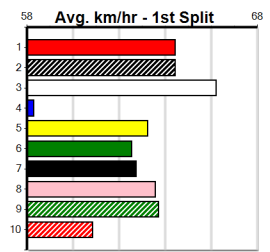

SPORTSBET GREEN TICKS (275+RANK)

Distance: 400m, Race Type: Maiden, Total Prizemoney: $1,530
1st: $1,000, 2nd: $320, 3rd: $160, 4th: $50

SUDOKU CARMELLO (8) should assume control soon after box rise and he will be carving out time in front. IMPALA BALE (3) should settle on the heels of the pink but may struggle to reel him in. APPLE PIE GIRL (1) can run a cheeky race

Watchdog Tips: 8 3 1 5 **Bet:** Win 8

Form Box	Wgt	Dist	Track	Date	Time	BON	Margin	1st/2nd (Time)	PIR	Checked	Comment	W/R	Split 1	S/P	Grade	
1	APPLE PIE GIRL [M] $7.50															
	Consistent to date, has early speed, threat															
	BK Bitch Apr-22 Sire: SUPERIOR PANAMA Dam: JUNK FOOD JUNKIE															
	Owner(s): A Lie Trainer: Jason Sharp (Lara)															
	Winning Distances: < 300m (0) 300 - 399m (0) 400 - 499m (0) 500 - 599m (0) 600 - 699m (0) > 700m (0)															
	Winning Weights:															
	3rd (4) 24.6 410 HOR R1 20-Feb-24 23.70 23.21 5.50L UTRILLO BALE (23.34) M/33 . . . . 10.52 $15.80 M															
	4th (4) 24.8 410 HOR R2 27-Feb-24 23.95 23.07 6.00L ICE ICE BABY (23.54) M/74 . . . . 10.93 $6.30 M															
	3rd (4) 25.0 390 WBL R1 04-Mar-24 22.99 22.36 2.75L LEKTRA REMI (22.81) S/66 . . . . 9.25 $1.90 M															
	2nd (3) 25.4 400 GEL R1 09-Mar-24 23.19 22.50 4.25L SUPER SEDAN (22.90) Q/22 . . . . 8.60 $6.80 M															
6th (3) 25.1 390 BAL R1 18-Mar-24 23.21 21.90 14.00 ASTON WARRIOR (22.26) Q/75 . . . . 8.83 $4.00 T3-M																
2nd (4) 24.8 390 WBL R1 26-Mar-24 22.72 22.28 6.50L SLACK (22.28) Q/22 . . . . 8.80 $3.80 M																
6th (1) 25.6 400 GEL R2 02-Apr-24 23.48 22.50 6.00L WISE MOVE (23.09) Q/34 . . . . 8.68 $4.90 M																
2nd (3) 25.4 400 WGL R2 11-Apr-24 23.48 22.60 0.50L UNINHABITED MAN (23.45) Q/11 . . . . 8.54 $3.10 T3-M																
Last 3 wins NOT included above																
<table border="1" style="width: 100%; border-collapse: collapse;"> <thead> <tr><th colspan="8">Box History</th></tr> <tr><th>Bx</th><th>1st</th><th>2nd</th><th>3rd</th><th>4th</th><th>5th</th><th>6th</th><th>7th</th><th>8th</th></tr> </thead> <tbody> <tr><td>1</td><td></td><td></td><td></td><td></td><td></td><td></td><td>1</td><td></td></tr> <tr><td>2</td><td></td><td></td><td></td><td></td><td></td><td></td><td></td><td></td></tr> <tr><td>3</td><td></td><td>3</td><td></td><td></td><td></td><td>1</td><td></td><td></td></tr> <tr><td>4</td><td></td><td>1</td><td>2</td><td>1</td><td></td><td></td><td></td><td></td></tr> <tr><td>5</td><td></td><td></td><td></td><td></td><td></td><td></td><td></td><td>1</td></tr> <tr><td>6</td><td></td><td>1</td><td></td><td></td><td></td><td></td><td></td><td></td></tr> <tr><td>7</td><td></td><td></td><td></td><td></td><td></td><td>1</td><td></td><td></td></tr> <tr><td>8</td><td></td><td></td><td></td><td></td><td></td><td></td><td></td><td>1</td></tr> <tr><td colspan="5">Prize Best</td><td colspan="3">$2295.00</td><td>NBT</td></tr> <tr><td colspan="5">Starts</td><td colspan="3">13-0-5-2</td><td></td></tr> <tr><td colspan="5">Trk/Dts</td><td colspan="3">6-0-2-0</td><td></td></tr> <tr><td colspan="5">APM</td><td colspan="3">1796</td><td></td></tr> </tbody> </table>																

2	GROVER BALE (NSW)[M] $12.00															
	Steady on debut, needs more time, tested															
	RBD Dog Mar-22 Sire: FERNANDO BALE Dam: IDRIA BALE															
	Owner(s): B Wheeler Trainer: Samantha Grenfell (Anakie)															
	Winning Distances: < 300m (0) 300 - 399m (0) 400 - 499m (0) 500 - 599m (0) 600 - 699m (0) > 700m (0)															
	Winning Weights:															
	4th (8) 31.8 400 GEL R1 15-Mar-24 23.40 22.46 9.00L BLAZER BALE (22.79) S/34 . . . . 8.70 $7.00 M															
	Last 3 wins NOT included above															
	<table border="1" style="width: 100%; border-collapse: collapse;"> <thead> <tr><th colspan="8">Box History</th></tr> <tr><th>Bx</th><th>1st</th><th>2nd</th><th>3rd</th><th>4th</th><th>5th</th><th>6th</th><th>7th</th><th>8th</th></tr> </thead> <tbody> <tr><td>1</td><td></td><td></td><td></td><td></td><td></td><td></td><td></td><td></td></tr> <tr><td>2</td><td></td><td></td><td></td><td></td><td></td><td></td><td></td><td></td></tr> <tr><td>3</td><td></td><td></td><td></td><td></td><td></td><td></td><td></td><td></td></tr> <tr><td>4</td><td></td><td></td><td></td><td></td><td></td><td></td><td></td><td></td></tr> <tr><td>5</td><td></td><td></td><td></td><td></td><td></td><td></td><td></td><td></td></tr> <tr><td>6</td><td></td><td></td><td></td><td></td><td></td><td></td><td></td><td></td></tr> <tr><td>7</td><td></td><td></td><td></td><td></td><td></td><td></td><td></td><td></td></tr> <tr><td>8</td><td></td><td></td><td></td><td>1</td><td></td><td></td><td></td><td></td></tr> <tr><td colspan="5">Prize Best</td><td colspan="3">$75.00</td><td>NBT</td></tr> <tr><td colspan="5">Starts</td><td colspan="3">1-0-0-0</td><td></td></tr> <tr><td colspan="5">Trk/Dts</td><td colspan="3">1-0-0-0</td><td></td></tr> <tr><td colspan="5">APM</td><td colspan="3">75</td><td></td></tr> </tbody> </table>															

3	IMPALA BALE (NSW)[M] $3.40															
	Impressive on debut, good muster, danger															
	BD Dog May-22 Sire: CHRISTO BALE Dam: FRAN BALE															
	Owner(s): B Wheeler Trainer: Daniel Gibbons (Avalon)															
	Winning Distances: < 300m (0) 300 - 399m (0) 400 - 499m (0) 500 - 599m (0) 600 - 699m (0) > 700m (0)															
	Winning Weights:															
	3rd (1) 34.1 390 WBL R1 11-Apr-24 22.50 22.09 1.00L GRACE'S ENTITY (22.43) M/22 . . . . 8.80 $1.70 M															
	Last 3 wins NOT included above															
	<table border="1" style="width: 100%; border-collapse: collapse;"> <thead> <tr><th colspan="8">Box History</th></tr> <tr><th>Bx</th><th>1st</th><th>2nd</th><th>3rd</th><th>4th</th><th>5th</th><th>6th</th><th>7th</th><th>8th</th></tr> </thead> <tbody> <tr><td>1</td><td></td><td></td><td>1</td><td></td><td></td><td></td><td></td><td></td></tr> <tr><td>2</td><td></td><td></td><td></td><td></td><td></td><td></td><td></td><td></td></tr> <tr><td>3</td><td></td><td></td><td></td><td></td><td></td><td></td><td></td><td></td></tr> <tr><td>4</td><td></td><td></td><td></td><td></td><td></td><td></td><td></td><td></td></tr> <tr><td>5</td><td></td><td></td><td></td><td></td><td></td><td></td><td></td><td></td></tr> <tr><td>6</td><td></td><td></td><td></td><td></td><td></td><td></td><td></td><td></td></tr> <tr><td>7</td><td></td><td></td><td></td><td></td><td></td><td></td><td></td><td></td></tr> <tr><td>8</td><td></td><td></td><td></td><td></td><td></td><td></td><td></td><td></td></tr> <tr><td colspan="5">Prize Best</td><td colspan="3">$260.00</td><td>FSH</td></tr> <tr><td colspan="5">Starts</td><td colspan="3">1-0-0-1</td><td></td></tr> <tr><td colspan="5">Trk/Dts</td><td colspan="3">0-0-0-0</td><td></td></tr> <tr><td colspan="5">APM</td><td colspan="3">260</td><td></td></tr> </tbody> </table>															

4	SHERRY CHERRY [M] $21.00															
	Well down the track on debut, needs to show more															
	BEED Bitch Sep-22 Sire: BERNARDO Dam: LORENZA															
	Owner(s): Cherry Farm (SYN), A Xerri, S Xerri Trainer: Sarah Xerri (Merrimu)															
	Winning Distances: < 300m (0) 300 - 399m (0) 400 - 499m (0) 500 - 599m (0) 600 - 699m (0) > 700m (0)															
	Winning Weights:															
	6th (3) 29.1 460 GEL R1 05-Apr-24 26.95 25.51 12.00 SURE OLIVER (26.12) S/886 . . . . 6.96 $77.60 M															
	Last 3 wins NOT included above															
	<table border="1" style="width: 100%; border-collapse: collapse;"> <thead> <tr><th colspan="8">Box History</th></tr> <tr><th>Bx</th><th>1st</th><th>2nd</th><th>3rd</th><th>4th</th><th>5th</th><th>6th</th><th>7th</th><th>8th</th></tr> </thead> <tbody> <tr><td>1</td><td></td><td></td><td></td><td></td><td></td><td></td><td></td><td></td></tr> <tr><td>2</td><td></td><td></td><td></td><td></td><td></td><td></td><td></td><td></td></tr> <tr><td>3</td><td></td><td></td><td></td><td></td><td></td><td></td><td>1</td><td></td></tr> <tr><td>4</td><td></td><td></td><td></td><td></td><td></td><td></td><td></td><td></td></tr> <tr><td>5</td><td></td><td></td><td></td><td></td><td></td><td></td><td></td><td></td></tr> <tr><td>6</td><td></td><td></td><td></td><td></td><td></td><td></td><td></td><td></td></tr> <tr><td>7</td><td></td><td></td><td></td><td></td><td></td><td></td><td></td><td></td></tr> <tr><td>8</td><td></td><td></td><td></td><td></td><td></td><td></td><td></td><td></td></tr> <tr><td colspan="5">Prize Best</td><td colspan="3">$0.00</td><td>FSTD</td></tr> <tr><td colspan="5">Starts</td><td colspan="3">1-0-0-0</td><td></td></tr> <tr><td colspan="5">Trk/Dts</td><td colspan="3">0-0-0-0</td><td></td></tr> <tr><td colspan="5">APM</td><td colspan="3">0</td><td></td></tr> </tbody> </table>