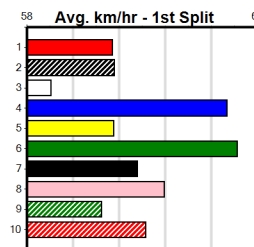

NATIONAL GREYHOUND ADOPTION MONTH

Distance: 400m, Race Type: Maiden, Total Prizemoney: $1,530
1st: $1,000, 2nd: $320, 3rd: $160, 4th: $50

BEND YOUR EAR (8) showed some improvement at Bendigo last time and he is drawn to get all the breaks. BRILEY RIOT (9) is speedy early. BLACKPOOL RANGER (6) was solidly placed here on debut and he can settle on the speed.

Watchdog Tips: **8** **9** **6** **4** **Bet:** **Win 8**

Form Box	Wgt	Dist	Track	Date	Time	BON	Margin	1st/2nd (Time)	PIR	Checked	Comment	W/R	Split 1	S/P	Grade		
1	JAIRON BALE (NSW)[M] No luck on debut, drawn to atone, keep safe $9.00																
	RBD	Dog	Mar-22														
	Owner(s): B Wheeler		Sire: FERNANDO BALE		Dam: IDRIA BALE		Trainer: Samantha Grenfell (Anakie)										
	Winning Distances: < 300m (0) 300 - 399m (0) 400 - 499m (0) 500 - 599m (0) 600 - 699m (0) > 700m (0)																
	Winning Weights:																
	7th (7)	28.8	410	HOR	R2	09-Apr-24	25.20	23.26	22.00	MISS MARY JO (23.72)	M/66			11.01	$16.90	MH	
	Last 3 wins NOT included above																
	Box History																
	Prize Best Starts Trk/Dts APM																
	2	WINTER BALE (NSW)[M] Yet to fire, needs more time, prefer others $4.40															
WBK		Bitch	May-22														
Owner(s): B Wheeler		Sire: ALLEN DEED		Dam: WANNA ALLEN		Trainer: Rebecca Gibbons (Avalon)											
Winning Distances: < 300m (0) 300 - 399m (0) 400 - 499m (0) 500 - 599m (0) 600 - 699m (0) > 700m (0)																	
Winning Weights:																	
6th (2)		27.6	425	BEN	R4	24-Mar-24	24.93	23.42	12.00	THIRTY SECONDS (24.10)	M/457			6.80	$11.80	MH	
6th (6)		27.8	410	HOR	R1	02-Apr-24	24.41	23.24	12.00	BERYL'S PRIDE (23.61)	M/78			10.95	$36.00	M	
Last 3 wins NOT included above																	
Box History																	
Prize Best Starts Trk/Dts APM																	
3	SUMMER SPRITZ [M] Failed on debut, better for the run, place $18.00																
	WBK	Bitch	Jul-22														
	Owner(s): T Sharp		Sire: FERNANDO BALE		Dam: SILKEN		Trainer: Angela Langton (Anakie)										
	Winning Distances: < 300m (0) 300 - 399m (0) 400 - 499m (0) 500 - 599m (0) 600 - 699m (0) > 700m (0)																
	Winning Weights:																
	8th (6)	27.0	460	GEL	R1	05-Apr-24	27.53	25.51	21.00	SURE OLIVER (26.12)	M/768			6.91	$18.00	M	
	Last 3 wins NOT included above																
	Box History																
	Prize Best Starts Trk/Dts APM																
	4	CHARLI MARLEY [M] Solidly placed on debut, has early pace, threat $7.50															
BK		Bitch	Jul-22														
Owner(s): C Capuano		Sire: SH AVATAR		Dam: FAIRYTALE WISH		Trainer: Chloe Dew (Anakie)											
Winning Distances: < 300m (0) 300 - 399m (0) 400 - 499m (0) 500 - 599m (0) 600 - 699m (0) > 700m (0)																	
Winning Weights:																	
3rd (2)		25.2	410	HOR	R3	09-Apr-24	23.91	23.26	2.75L	LANKY LARRY (23.73)	M/22			10.54	$12.70	M	
Last 3 wins NOT included above																	
Box History																	
Prize Best Starts Trk/Dts APM																	
5		AEROBIC ICE AGE (QLD)[M] *** SCRATCHED *** $99.00															
	BE	Dog	Oct-21														
	Owner(s): D Makowiecki		Sire: FIESTY FOURCHE		Dam: NINJA MITTENS		Trainer: Mark Faulkner (Bonshaw)										
	Winning Distances: < 300m (0) 300 - 399m (0) 400 - 499m (1) 500 - 599m (0) 600 - 699m (0) > 700m (0)																
	Winning Weights: 30.6(1)																
	2nd (1)	31.1	288	IPS	R5	14-Dec-23	17.92	16.66	5.50L	MISS DAISY (17.56)	5	5		6.27	$10.00	MDNP	
	8th (6)	30.6	395	BGC	R2	20-Dec-23	24.49	22.49	22.00	GUBBIO (22.98)	8	8		11.31	$101.00	M	
	8th (8)	30.6	515	SAP	R1	10-Mar-24	31.33	29.77	21.00	RUBEN RHODE (29.87)	Q/2368			5.28	$79.20	M	
	6th (6)	31.2	390	BAL	R1	15-Mar-24	23.35	22.08	11.00	SHE'S ON BOOST (22.61)	M/56			8.79	$79.40	M	
	6th (5)	30.5	390	WBL	R3	26-Mar-24	23.45	22.28	13.00	CAUSING RUBBLE (22.56)	M/35			9.07	$78.80	M	
5th (1)	30.4	410	HOR	R1	29-Mar-24	24.13	23.23	8.50L	IN THE MIX (23.57)	Q/33			10.87	$41.60	M		
2nd (3)	30.6	390	BAL	R1	08-Apr-24	23.12	22.25	4.25L	ALICE FROM VENUS (22.83)	M/52			8.83	$80.40	T3-M		
1st (1)	30.6	410	HOR	R3	12-Apr-24	23.80	23.58	1.00L	CAL'S CANDY (23.87)	Q/11			10.58	$24.20	M