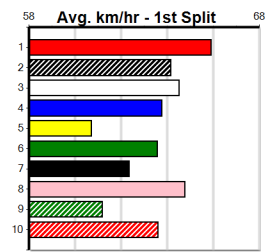

Geelong
10
5:55PM
(VIC time)

GREYHOUND CLUBS VICTORIA (275+RANK)

Distance: 400m, Race Type: Grade 6, Total Prizemoney: $1,530
1st: $1,000, 2nd: $320, 3rd: $160, 4th: $50

FANCY KIAARN (8) has a good record here to date and she can break up the field as they head into the bend. RUSTY FLYER (7) showed good pace two runs back and he is suited back to this distance range. IDYLLIC KELSI (5) just needs luck early on

Watchdog Tips: **8** **7** **5** **1** **Bet:** **Win 8**

Form	Box	Wgt	Dist	Track	Date	Time	BON	Margin	1st/2nd (Time)	PIR	Checked	Comment	W/R	Split 1	S/P	Grade					
1	MALA ANGEL [6] $6.00 Rises in class, racing with confidence, respect BK Bitch Apr-22 Sire: FERNANDO BALE Dam: ANGEL DASH Owner(s): Noble men racing (SYN), T Dray, R Mayes Winning Distances: < 300m (0) 300 - 399m (1) 400 - 499m (1) 500 - 599m (0) 600 - 699m (0) > 700m (0) Winning Weights: 25.8(1) 26.2(1) 3rd (6) 26.2 350 TRA R11 29-Jan-24 20.19 19.88 4.50L BE GRACEFUL (19.88) M/53 . . . . 6.88 $11.70 T3-RW 5th (8) 26.1 400 WGL R9 08-Feb-24 22.99 22.63 5.50L TASSIE TIME (22.63) M/34 . . . . 8.42 $9.90 T3-7 3rd (2) 25.9 410 HOR R3 20-Feb-24 23.85 23.21 4.75L CARLY BALE (23.54) Q/33 . . . . 10.53 $31.70 7 6th (3) 25.9 410 HOR R9 27-Feb-24 24.39 23.07 14.00 CHILLI SAL (23.44) M/66 . . . . 11.14 $30.60 7 4th (2) 26.2 350 TRA R10 06-Mar-24 20.82 19.86 11.00 PARIS CALLING (20.10) M/67 . . . . 6.84 $15.90 X67 1st (7) 26.2 400 GEL R10 12-Mar-24 23.04 22.57 1.5L IDYLLIC PAIGE (23.14) M/11 . . . . 8.46 $7.40 7 2nd (2) 26.0 390 BAL R11 18-Mar-24 22.43 21.90 3.25L BROOKE'S GIRL (22.41) M/32 . . SW 8.63 $14.00 T3-6 3rd (8) 26.3 400 WGL R2 25-Mar-24 22.77 22.46 2.25L JOCELYN WILL DO (22.62) M/33 . . . . 8.47 $14.80 X67H Last 3 wins NOT included above 1st (1) 25.8 350 HVL R2 22-Dec-23 20.00 19.61 0.75L AFTER BURNER (20.05) M/2 . . SW 6.75 $3.20 T3-M Trk/Dts APM . . . . . 5-1-1-1 2928 Prize Best Starts 23.04(7)-12/3/24 $4035.00 Trk/Dts APM 16-2-2-6 5-1-1-1 2928																				
	2	RUNWAY [6] $7.50 Capable but needs to lead to win, place best BK Bitch Mar-22 Sire: WALK HARD Dam: MRS. SHARP Owner(s): J Sharp Winning Distances: < 300m (0) 300 - 399m (1) 400 - 499m (1) 500 - 599m (0) 600 - 699m (0) > 700m (0) Winning Weights: 25.1(1) 25.8(1) 4th (8) 26.1 390 WBL R4 22-Jan-24 22.85 22.34 7.50L ROUGE KNIGHT (22.34) S/65 . . . . 8.89 $16.00 7 5th (4) 26.0 450 TRA R7 29-Jan-24 26.07 25.32 11.00 WHERE'S FIFTY (25.32) M/646 . . . . 6.94 $42.60 T3-RW 4th (7) 25.9 400 GEL R3 06-Feb-24 23.52 22.65 12.00 THAT'S A BOODIE (22.71) M/67 . . . . 8.67 $28.70 7 3rd (6) 26.0 395 TRA R4 19-Feb-24 22.69 22.23 2.25L FINLEY BALE (22.54) M/633 . . . . 3.96 $22.90 T3-7 4th (1) 26.2 425 BEN R3 28-Feb-24 24.93 24.18 10.00 SOHO SIMON SAYS (24.23) M/674 . . . . 6.68 $13.10 T3-7 1st (1) 25.8 390 BAL R2 04-Mar-24 22.25 22.11 6.00L MAX INFERNO (22.64) Q/11 . . . . 8.50 $8.70 T3-7 3rd (1) 26.2 400 GEL R4 09-Mar-24 23.28 22.50 1.5L SPLIT REEF (23.18) S/43 . . . . 8.73 $19.70 X67 2nd (8) 26.0 400 GEL R10 19-Mar-24 23.22 22.37 0.10L GUNAI RUMOURS (23.21) Q/22 . . . . 8.75 $1.90 6G Last 3 wins NOT included above 1st (2) 25.1 400 GEL R2 23-Oct-23 23.14 22.51 3.00L LAIA BALE (23.35) Q/11 . . SW 8.63 $35.10 M Trk/Dts APM . . . . . 10-1-1-2 2181 Prize Best Starts 23.14(2)-23/10/23 $3525.00 Trk/Dts APM 23-2-1-5 10-1-1-2 2181																			
		3	GOLDEN SCOTCH [6] $21.00 Resuming, may need the run, next time F Dog Apr-21 Sire: HOOKED ON SCOTCH Dam: TINDERELLA Owner(s): L Fisher Winning Distances: < 300m (0) 300 - 399m (1) 400 - 499m (1) 500 - 599m (0) 600 - 699m (0) > 700m (0) Winning Weights: 34.6(1) 34.9(1) 4th (7) 34.6 410 HOR R1 26-Dec-23 23.87 22.90 4.75L GREEN FLASH (23.54) M/33 . . . . 10.57 $16.50 M 1st (6) 34.9 400 GEL R2 02-Jan-24 22.92 22.48 4.25L MOUNT EVEREST (23.20) M/22 . . . . 8.70 $1.90 M 1st (1) 34.6 390 WBL R4 08-Jan-24 22.73 22.28 0.25L TOM TOM (22.75) M/21 . . . . 8.77 $2.20 7 2nd (7) 34.5 390 WBL R9 15-Jan-24 22.48 22.30 0.05L BALLOON HEAD (22.47) M/63 . . . . 8.74 $9.90 6G T (8) 34.0 525 MEP R2 31-Jan-24 0.00 29.78 . . . . BUN STORM (30.46) M/7777 . . VO 5.48 $22.80 X67 6th (6) 34.0 450 WBL R9 07-Feb-24 26.10 25.28 11.00 COUNTRY CRUSADER M/766 . . . . 6.80 $30.50 X67 5th (4) 34.4 400 GEL R4 16-Feb-24 23.30 22.44 8.50L SEARCH HISTORY (22.74) M/65 . . . . 8.63 $52.40 X67H 8th (8) 34.9 450 BAL R5 26-Feb-24 26.34 25.58 7.00L SECOND THOUGHTS (25.88) Q/377 . . . . 6.80 $9.90 T3-RW Last 3 wins NOT included above Trk/Dts APM . . . . . 4-1-0-1 2027 Prize Best Starts 22.92(6)-2/1/24 $4260.00 Trk/Dts APM 26-2-3-5 4-1-0-1 2027