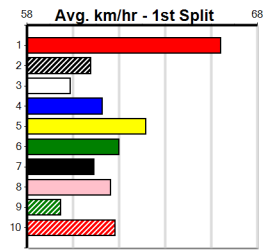

THE BECKLEY CENTRE GEELONG (275+RANK)

Distance: 460m, Race Type: Maiden, Total Prizemoney: $1,530
1st: $1,000, 2nd: $320, 3rd: $160, 4th: $50

GOT A PULSE (7) was far from disgraced when placed here last week and he can go one better today. RUN DON'T WALK (2) ran into a good one on debut and she will find this a lot easier. ASTON TRIGRIS (8) showed improvement last time out

Watchdog Tips:	7	2	8	1	Bet:	Win 7

Form Box	Wgt	Dist	Track	Date	Time	BON	Margin	1st/2nd (Time)	PIR	Checked	Comment	WR	Split 1	S/P	Grade
1	FLAWS AND SINS [M]														
BK Bitch Mar-22															
Sire: MY BRO FABIO Dam: ELLA ENCHANTED															
Owner(s): D Klemke															
Winning Distances: < 300m (0) 300 - 399m (0) 400 - 499m (0) 500 - 599m (0) 600 - 699m (0) > 700m (0)															
Winning Weights:															
5th (6) 31.6 525 MEP R2 24-Jan-24 31.24 29.90 6.50L CABAO JASPER (30.80) M/1556 . . . . . 5.17 $10.40 M															
2nd (8) 31.3 515 SAP R2 04-Feb-24 30.11 29.33 2.75L ASTON MEEK (29.93) S/3332 . . . . . 5.25 $3.10 MH															
4th (3) 30.9 515 SAN R1 08-Feb-24 30.39 29.19 9.00L DISHY DI (29.78) M/5776 . . . . . 5.26 $5.20 MF															
3rd (8) 31.0 595 SAP R4 18-Feb-24 34.94 34.31 4.75L UNREAL SPEED (34.62) M/3233 . . . . . 9.51 $4.70 RW															
6th (3) 30.6 595 SAP R3 25-Feb-24 35.25 34.40 9.00L MCNULTY (34.63) M/6666 . . . . . 9.84 $6.60 RW															
5th (2) 31.2 715 SAP R10 03-Mar-24 43.08 42.74 5.00L BIG SMOKE FOX (42.74) Q/2344 . . . . . 6.17 $7.10 RW															
4th (2) 30.9 680 WGL R4 12-Mar-24 40.54 39.09 2.75L WILD CASH (40.35) M/112 . . . . . 18.73 $18.10 RWH															
7th (1) 30.8 680 WGL R5 19-Mar-24 40.14 39.48 9.50L FULL OF REGRETS (39.48) Q/234 . . . . . 18.49 $63.10 RWF															
Last 3 wins NOT included above															
Prize Best $2140.00 FSH															
Starts 9-0-1-2															
Trk/Dts 0-0-0-0															
APM 1381															

2	RUN DON'T WALK [M]														
BK Bitch Aug-22															
Sire: FERAL FRANKY Dam: STEPPING															
Owner(s): P Stucki															
Winning Distances: < 300m (0) 300 - 399m (0) 400 - 499m (0) 500 - 599m (0) 600 - 699m (0) > 700m (0)															
Winning Weights:															
4th (5) 29.0 525 MEP R2 10-Apr-24 31.09 29.82 15.00 ZIPPING KAI (30.06) M/8444 . . . . . 5.42 $5.30 MH															
Last 3 wins NOT included above															
Prize Best $75.00 FSH															
Starts 1-0-0-0															
Trk/Dts 0-0-0-0															
APM 75															

3	KENTUCKY KING [M]														
BK Dog Jan-22															
Sire: FERAL FRANKY Dam: PHILADELPHIA PIP															
Owner(s): Team Sharp (SYN), L Sharp, D Sharp															
Winning Distances: < 300m (0) 300 - 399m (0) 400 - 499m (0) 500 - 599m (0) 600 - 699m (0) > 700m (0)															
Winning Weights:															
8th (5) 30.9 395 TRA R3 06-Mar-24 23.23 22.15 12.00 DOLLAR SHORT (22.42) S/888 . . . . . 4.16 $34.40 M															
8th (1) 30.7 400 GEL R2 15-Mar-24 23.63 22.46 17.00 MICHALIS (22.49) S/88 . . . . . 9.01 $47.50 M															
5th (8) 30.5 390 WBL R3 26-Mar-24 23.25 22.28 10.00 CAUSING RUBBLE (22.56) S/86 . . . . . 9.31 $31.30 M															
5th (6) 30.6 460 WGL R1 04-Apr-24 27.13 26.18 12.00 GO JETTERS (26.35) S/644 . . . . . 6.97 $24.40 T3-M															
5th (2) 30.8 460 WGL R3 11-Apr-24 26.85 25.83 15.00 SHIV ROY (25.83) S/333 . . . . . 6.90 $31.40 T3-M															
Last 3 wins NOT included above															
Prize Best $0.00 FSTD															
Starts 5-0-0-0															
Trk/Dts 0-0-0-0															
APM 0