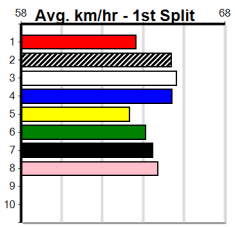

Horsham

12
6:27PM
(VIC time)

SPORTSBET WE LET THE DOGS OUT

Distance: 410m, Race Type: Grade 5, Total Prizemoney: \$2,925
1st: \$1,950, 2nd: \$600, 3rd: \$300, 4th: \$75

SUGAR BOWL ROSE (1) does her best work here and she is drawn to make every post a winner.
HYDRO GLIDE (2) was solidly placed here recently and he can follow the red through early on.
EXTREMELY (6) is a more than capable type.