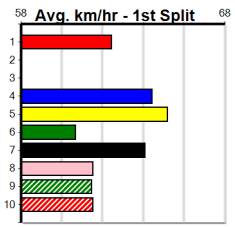

Horsham

WARRACK BUTCHERY

Distance: 410m, Race Type: Maiden, Total Prizemoney: $2,535
1st: $1,680, 2nd: $520, 3rd: $260, 4th: $75

2

3:08PM

(VIC time)

XOEL BALE (5) turned in a great performance when placed on debut and he can go one better today. MIAMI TICKET (3) is a well bred type and he is likely to have plenty of support, while HEART TO HEART (2) is likely to have trialled here

Watchdog Tips: **5** **3** **2** **1** **Bet:** **Win 5**