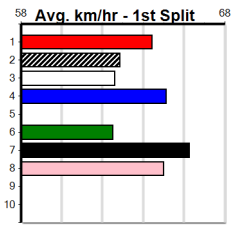

Horsham

10

5:47PM

(VIC time)

WATTS PRICE ACCOUNTANTS

Distance: 410m, Race Type: Grade 5, Total Prizemoney: \$2,925
1st: \$1,950, 2nd: \$600, 3rd: \$300, 4th: \$75

HARTNEY (8) is armed with a dynamic turn of foot and he should light them up through the bend.
SOLACE (1) returned to form at Shepparton and he will be on the pace throughout. FARNHAM
BALE (6) has a big engine but needs luck in running