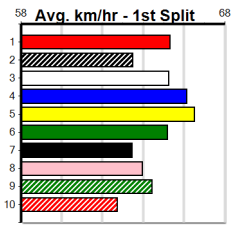

3

3:35PM

(VIC time)

SPIN AND BURN (1) should hold the early lead and she can pinch a break when the three moves off at the bend. INARA BALE (8) has been impressive to date and he will be better for the run here last week. MISTY BLUE (7) shows promise

Watchdog Tips:

1

8

7

4

Bet:

Win 1

Form	Box	Weight	Dist	Track	Date	Time	BON	Margin	1st/2nd (Time)	PIR	Checked	Comment	W/R	Split 1	S/P	Grade

1 SPIN AND BURN [M] *Drawn to lead, will get cover, looks the goods*
BD B May-22 FERNANDO BALE **EYE WILL REIGN** **BEST BET** **$3.40**

Trainer: Garry George (Beulah)
4th (2) 26.7 410 HOR R2 05-Apr-24 23.99 23.32 4.75LRESIGN THE PLOW (23.67) M/54 . . . . . 10.89 $2.60 M
2nd (2) 26.8 410 HOR R1 09-Apr-24 23.45 23.26 0.50LYASH BALE (23.42) Q/22 . . . . . 10.44 $4.80 MH
Owner(s): SPARKLE AND FADE (SYN), J Paraskevas, A Paraskevas

Winning Boxes							
1	2	3	4	5	6	7	8
				Prize			
				Best			
				Starts			
				Trk/Dst			
				APM			
				$595.00			
				NBT			
				2-0-1-0			
				2-0-1-0			
				$595			

2 LOSE MY NUMBER [M] ***** SCRATCHED *****
BD D May-22 FERAL FRANKY **PRINNY ARANDT** **$21.00**

Trainer: Max Zammit (Exford)
4th (2) 33.2 410 HOR R2 09-Apr-24 24.48 23.26 11.00LMISS MARY JO (23.72) Q/34 . . . . . 10.81 $33.60 MH
6th (8) 33.8 410 HOR R3 12-Apr-24 24.62 23.58 12.00LAEROBIC ICE AGE (23.80) S/56 . . . . . 10.84 $9.00 M
Owner(s): M Brealey

Winning Boxes							
1	2	3	4	5	6	7	8
				Prize			
				Best			
				Starts			
				Trk/Dst			
				APM			
				$75.00			
				NBT			
				2-0-0-0			
				2-0-0-0			
				$75			

3 MISS MARY JO [7] *Gutsy heat winner but the draw helped, place*
BE B Mar-22 TOMMY SHELBY **IVY WREN** **$7.50**

Trainer: Colin Kelly (Warrnambool)
6th (6) 27.6 450 WBL R6 13-Jan-24 25.71 25.21 4.25LZIPPING ALEXA (25.42) M/775 . . . . . 6.78 $72.80 S
4th (2) 27.2 410 HOR R1 27-Jan-24 23.63 23.40 2.75LARIA'S MELODY (23.44) M/44 . . . . . 10.68 $2.40 M
5th (7) 27.7 450 WBL R2 04-Apr-24 26.02 24.72 7.00LJAYA BALE (25.55) S/877 . . . . . 6.91 $4.30 M
1st (1) 27.6 410 HOR R2 09-Apr-24 23.72 23.26 2.75LMISTY BLUE (23.90) Q/11 . SW . . 10.55 $2.70 MH
Owner(s): BIG DREAMS (SYN), G Kenna, C Kelly, G Kenna, L Kelly

Winning Boxes							
1	2	3	4	5	6	7	8
1							
				Prize			
				Best			
				Starts			
				Trk/Dst			
				APM			
				$1,990.00			
				23.72			
				6-1-0-1			
				3-1-0-0			
				$1866			

4 YASH BALE (NSW)[7] *Capable but needs to clear the three early*
BD D May-22 CHRISTO BALE **QUINA BALE** **$6.00**

Trainer: Rebecca Gibbons (Avalon)
2nd (2) 36.8 400 GEL R2 22-Mar-24 23.07 22.53 1.75LON SONG ICE (22.96) M/22 . . . . . 8.66 $1.50 M
3rd (2) 36.7 410 HOR R1 27-Mar-24 23.40 22.70 4.00LBALA ACE (23.13) M/33 . . . . . 10.61 $4.00 M
3rd (8) 36.8 410 HOR R1 02-Apr-24 24.18 23.24 8.50LBERYL'S PRIDE (23.61) M/44 . . . . . 10.68 $1.50 M
1st (6) 36.5 410 HOR R1 09-Apr-24 23.42 23.26 0.50LSPIN AND BURN (23.45) M/11 . . . . . 10.37 $2.70 MH
Owner(s): B Wheeler

Winning Boxes							
1	2	3	4	5	6	7	8
				Prize			
				Best			
				Starts			
				Trk/Dst			
				APM			
				$2,720.00			
				23.42			
				4-1-1-2			
				3-1-0-2			
				$2720			

5 QILIN BALE [M] *Better for the run on debut, put in exotics*
F B Jul-22 FERAL FRANKY **QUAIL BALE** **$10.00**

Trainer: Correy Grenfell (Anakie)
3rd (7) 30.8 410 HOR R1 09-Apr-24 23.89 23.26 7.00LYASH BALE (23.42) M/44 . . . . . 10.55 $27.90 MH
Owner(s): B Wheeler

Winning Boxes							
1	2	3	4	5	6	7	8
				Prize			
				Best			
				Starts			
				Trk/Dst			
				APM			
				$260.00			
				NBT			
				1-0-0-1			
				1-0-0-1			
				$260