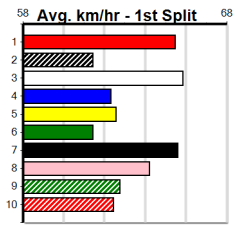

CRYMELON KENNELS

Distance: 410m, Race Type: Mixed 6/7, Total Prizemoney: $2,925
1st: $1,950, 2nd: $600, 3rd: $300, 4th: $75

4

3:54PM

(VIC time)

WEBLEC WHISPER (7) is far better than her past two runs and she has the speed to cross and lead throughout. ORIENTAL OPHELIA (1) owns a handy 23.39 PB here and she will be prominent from the outset. FIFI BALE (3) can show early pace

Watchdog Tips: 7 1 3 5 Bet: Win 7

Main table containing race details for 10 horses, including names, trainers, times, odds, and winning boxes. Includes 'SCRATCHED' status for horses 9 and 10.