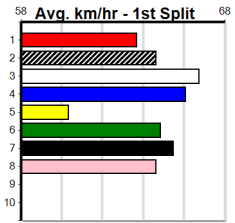

Horsham

LOCKS CONSTRUCTIONS

Distance: 410m, Race Type: Grade 6, Total Prizemoney: $2,925
1st: $1,950, 2nd: $600, 3rd: $300, 4th: $75

9

5:28PM

(VIC time)

BRIGHT MOON (4) is one of the more reliable beginners in the race and she owns a speedy 23.32 PB here. IDYLLIC TOBY (7) may be the value runner, while MORE BOOST RICO (1) is boxed to place.

Watchdog Tips: **4** **7** **1** **8** **Bet:** **Box Trifecta 1,4,7 ($10 for 166.67%)**