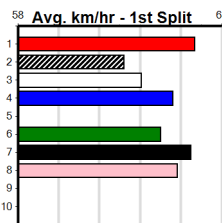

CHS GROUP

Distance: 410m, Race Type: Mixed 4/5, Total Prizemoney: $3,360
1st: $2,250, 2nd: $690, 3rd: $345, 4th: $75

6

4:31PM

(VIC time)

RIXI BALE (7) will find this easier than her most recent racing and she can make every post a winner. RIVIERA BALE (3) returned to form at Ballarat and he will be very strong in the run home. YANIC BALE (1) will get some cover early on

Watchdog Tips:

7

3

1

8

Bet:

Win 7

Table containing 10 race entries (1-10) with details like horse name (e.g., YANIC BALE, SHAKA BIG TONKS, RIVIERA BALE), trainer, odds, and winning boxes. Includes a 'Watchdog Tips' section at the top and a 'BEST BET' icon for race 7.