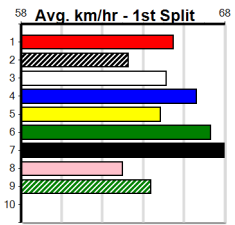

ON-SITE ENGINEERING

Distance: 485m, Race Type: Mixed 4/5, Total Prizemoney: $3,875
1st: $2,600, 2nd: $800, 3rd: $400, 4th: $75

Watchdog Tips:

1

7

4

8

Bet:

Win 1

Table header with columns: Form, Box, Weight, Dist, Track, Date, Time, BON, Margin, 1st/2nd (Time), PIR, Checked, Comment, W/R, Split 1, S/P, Grade

Race 1: JETSTREAM ICON [5] - Better than his past few runs, go close. $7.50. Includes horse details, trainer info, and winning boxes.

Race 2: HANNY DARRISON [5] - *** SCRATCHED ***. $12.00. Includes horse details, trainer info, and winning boxes.

Race 3: DESTINI PALADIN [5] - Wide runner underneath is a worry, risky. $16.00. Includes horse details, trainer info, and winning boxes.

Race 4: LIGHTNING JEDDA [4] - Can come out running, major player if crosses. $3.60. Includes horse details, trainer info, and winning boxes.

Race 5: BLUE CABANG [5] - Lack of early speed is a worry, needs a mix up. $18.00. Includes horse details, trainer info, and winning boxes.

Race 6: ANOTHER HOUDINI [4] - *** SCRATCHED ***. $3.60. Includes horse details, trainer info, and winning boxes.

Race 7: DUNACH FIREBALL [5] - Explodes soon after box rise, major player. $3.40. Includes horse details, trainer info, and winning boxes.

Race 8: BARRY BALE (NSW)[5] - Likely to get too far back early, place at best. $12.00. Includes horse details, trainer info, and winning boxes.

Race 9: LOLLY SHOP GIRL [5] (2) - Needs to lead, flat patch mid race, tested. $26.00. Includes horse details, trainer info, and winning boxes.

Race 10: *** NO RESERVE ***. Includes trainer and owner information.