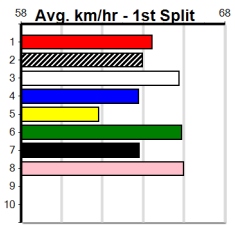

Horsham

SHIMA SHINE AT STUD

Distance: 410m, Race Type: Grade 5, Total Prizemoney: \$2,925
1st: \$1,950, 2nd: \$600, 3rd: \$300, 4th: \$75

11

6:10PM
(VIC time)

MISS GRAVITY (1) turned in a gutsy performance to score here last time and she is drawn to get all the breaks. WALTER WALRUS (6) was never headed here last time and he can lead for a long way. SIDE OF ICE (4) just needs room early on.