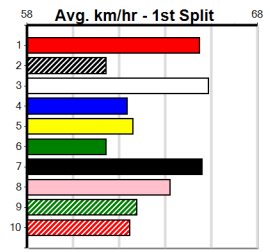

CRYMELON KENNELS

Distance: 410m, Race Type: Mixed 6/7, Total Prizemoney: $2,925
1st: $1,950, 2nd: $600, 3rd: $300, 4th: $75

WEBLEC WHISPER (7) is far better than her past two runs and she has the speed to cross and lead throughout. ORIENTAL OPHELIA (1) owns a handy 23.39 PB here and she will be prominent from the outset. FIFI BALE (3) can show early pace

Watchdog Tips: 7 1 3 5 Bet: Win 7

ORIENTAL OPHELIA [6] Handy PB here, settles on the speed, danger $4.60
BK Bitch Apr-22 Sire: ORSON ALLEN Dam: ORIENTAL JADE
Owner(s): N Hebart
Trainer: Rodney Clark (Echuca Village)
Winning Distances: < 300m (0) 300 - 399m (1) 400 - 499m (1) 500 - 599m (0) 600 - 699m (0) > 700m (0)
Winning Weights: 26.1(1) 26.6(1)
3rd (6) 26.1 410 HOR R9 30-Jan-24 23.57 22.92 3.00L NUMEROUS (23.38) M/42 . . . . . 10.59 $7.40 6G
7th (4) 26.0 450 SHP R9 01-Feb-24 26.09 25.41 9.50L FINDERS KEEPERS (25.45) M/666 . . . . . 6.83 $4.50 T3-6
4th (5) 25.9 410 HOR R4 06-Feb-24 23.78 23.08 6.00L OCEAN BURN (23.37) M/33 . . . . . 10.54 $12.80 X67
4th (2) 25.9 410 HOR R11 09-Feb-24 23.55 23.22 3.75L DONITA BALE (23.30) M/65 . . . . . 10.73 $6.90 6G
3rd (6) 25.8 410 HOR R10 13-Feb-24 23.58 22.92 1.25L SCENIC COURT (23.51) M/54 . . . . . 10.53 $18.40 X67
7th (1) 26.1 390 SHP R2 17-Feb-24 22.49 21.84 7.50L TINKER JACK (21.99) M/77 . . . . . 8.60 $7.30 X67
4th (2) 26.1 410 HOR R4 20-Feb-24 23.69 23.21 4.25L RIPPER RILEY (23.40) M/44 . . . . . 10.50 $22.50 X67
5th (2) 26.0 410 HOR R3 08-Mar-24 23.90 22.92 12.00L SANTORINI BALE (23.07) Q/55 . . . . . 10.94 $9.80 X67H
Last 3 wins NOT included above
1st (3) 26.1 390 SHP R1 16-Nov-23 22.46 22.20 1.25L INTERCEPT QUEEN (22.54) M/11 . . . . . 8.55 $2.40 T3-M
1st (1) 26.6 410 HOR R3 05-Dec-23 23.39 23.05 2.25L BARRA BANJO (23.54) Q/11 . . . . . 10.19 $7.00 7

BIG DEB OSTI [6] Steady win last time, this is harder, tested $21.00
BK Bitch May-21 Sire: BERNARDO Dam: EUREKA OSTI
Owner(s): M Niele
Trainer: Michael Niele (Berringa)
Winning Distances: < 300m (0) 300 - 399m (1) 400 - 499m (1) 500 - 599m (0) 600 - 699m (0) > 700m (0)
Winning Weights: 30.5(1) 30.6(1)
7th (5) 31.0 305 MTG R4 08-Feb-24 18.69 17.92 11.00L GRACIE PACEY (17.92) . . . . . 5.88 $11.00 RW
8th (4) 30.6 400 MTG R11 15-Feb-24 24.93 23.24 23.00L ACOUSTIC FLASH (23.35) . . . . . 11.36 $41.00 RW
3rd (5) 30.5 305 MTG R2 07-Mar-24 18.48 17.89 8.50L LYNETTE ANN (17.89) . . . . . 5.92 $23.00 RW
6th (8) 30.5 305 MTG R2 14-Mar-24 18.33 17.69 9.50L CADILLAC LANDAU (17.69) 0 . . . . . 5.79 $10.00 RW
4th (5) 30.5 305 MTG R2 21-Mar-24 18.39 17.41 4.75L WAGE EARNER (18.06) . . . . . 5.92 $10.00 RW
5th (4) 30.7 390 WBL R9 26-Mar-24 23.26 22.28 13.00L PLUTOCRACY (22.42) M/55 . . . . . 9.33 $57.30 7
4th (3) 31.0 400 MTG R9 04-Apr-24 24.15 22.99 4.25L ARCTIC DASH (23.86) . . . . . 11.11 $3.30 RW
1st (2) 30.6 400 MTG R10 11-Apr-24 23.79 23.13 4.25L UNCLE STRIPES (24.09) . . . . . 11.02 $2.70 RW
Last 3 wins NOT included above
1st (5) 30.5 305 MTG R1 08-Jun-23 18.29 18.21 2.75L CADILLAC HADLIE (18.49) 0 SAMP . . . . . 5.96 $2.40 M