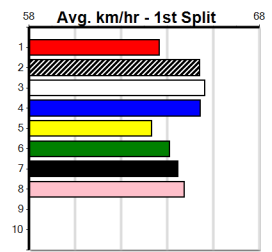

Horsham
12
6:27PM
(VIC time)

SPORTSBET WE LET THE DOGS OUT

Distance: 410m, **Race Type:** Grade 5, **Total Prizemoney:** $2,925
1st: $1,950, **2nd:** $600, **3rd:** $300, **4th:** $75

SUGAR BOWL ROSE (1) does her best work here and she is drawn to make every post a winner.
HYDRO GLIDE (2) was solidly placed here recently and he can follow the red through early on.
EXTREMELY (6) is a more than capable type.

Watchdog Tips: **1** **2** **6** **8** **Bet:** **Win 1**

1

SUGAR BOWL ROSE [5] **Goes well here, has the right draw, yes** **$2.60**
BK Bitch Nov-21 **Sire: FERAL FRANKY Dam: LITTLE TUBBSY** **Trainer: Aroha Hemingway (Rochester)**
Owner(s): A Hemingway
Winning Distances: < 300m (0) 300 - 399m (2) 400 - 499m (2) 500 - 599m (0) 600 - 699m (0) > 700m (0)
Winning Weights: 28.7(2) 28.8(1) 29.0(1)
5th (6) 28.9 425 BEN R4 01-Mar-24 24.49 23.62 8.00L BENNY JET (23.95) M/666 . . . 6.73 $16.30 5
7th (5) 29.5 390 SHP R9 07-Mar-24 22.86 22.39 6.50L SIALA GIBLET (22.41) M/88 . . . 9.13 $8.60 T3-5
2nd (7) 29.0 410 HOR R7 12-Mar-24 23.25 23.06 1.25L HUNTER RIOT (23.18) Q/22 . . . 10.43 $38.70 5H
7th (5) 28.9 410 HOR R7 19-Mar-24 23.75 23.01 11.00 DUNACH FIREBALL (23.05) M/87 . . . 10.86 $60.30 5F
4th (4) 29.0 425 BEN R5 22-Mar-24 24.38 23.47 10.00 LADY JULIA (23.71) M/344 . . . 6.61 $13.90 RWH
6th (3) 29.2 400 MTG R7 04-Apr-24 23.60 22.99 5.00L SAINT TOMMY (23.25) . . . 11.19 $4.80 RW
5th (1) 29.4 390 BAL R3 07-Apr-24 22.46 21.82 4.50L MINI STAR (22.15) Q/45 . . . 8.53 $14.20 5
5th (6) 29.5 425 BEN R10 12-Apr-24 24.58 23.73 10.00 SHE DEVIL (23.88) S/665 . . . 6.86 $25.60 5
Last 3 wins NOT included above
1st (4) 28.7 410 HOR R3 08-Aug-23 23.29 22.76 1.5L CRUSH YOUR RUSH (23.39) Q/11 . . SW . 10.36 $24.20 7
1st (6) 28.8 410 HOR R9 03-Dec-23 23.15 23.15 0.10L ASTON WESTERN (23.15) Q/11 . . . 10.27 $5.40 6G
1st (2) 29.0 390 SHP R5 15-Feb-24 22.34 22.34 9.50L SUNTANNED (22.99) M/11 . . SW . 8.49 $1.90 5

2

HYDRO GLIDE [5] Biks **Solidly placed here recently, danger again** **$4.60**
BD Dog Jun-20 **Sire: ASTON DEE BEE Dam: SUMMER SKYE** **Trainer: Kevin Ashton (Charlton)**
Owner(s): K Ashton
Winning Distances: < 300m (0) 300 - 399m (1) 400 - 499m (4) 500 - 599m (0) 600 - 699m (0) > 700m (0)
Winning Weights: 33.0(1) 33.1(1) 33.4(1) 33.8(2)
4th (6) 33.2 410 HOR R11 20-Feb-24 23.77 23.21 8.00L FITZROY BALE (23.21) M/77 . . . 10.71 $46.00 5
4th (7) 33.6 410 HOR R7 27-Feb-24 23.67 23.07 4.50L RAGIN' ABLETT (23.36) M/63 . . . 10.71 $28.70 5
4th (7) 33.5 410 HOR R11 05-Mar-24 23.71 22.89 6.50L CO PILOT (23.26) M/44 . . . 10.63 $9.50 5
4th (4) 33.7 410 HOR R6 12-Mar-24 23.61 23.06 3.75L MRS. NELSON (23.35) M/22 . . . 10.47 $30.40 5H
5th (8) 33.4 410 HOR R5 22-Mar-24 23.90 23.01 9.50L SEE SAW LASS (23.27) S/66 . . . 10.76 $16.20 5
6th (5) 33.3 410 HOR R3 27-Mar-24 23.89 22.70 2.50L HALEIGH VELLA (23.71) M/53 . . . 10.56 $21.40 5
2nd (1) 32.8 410 HOR R11 05-Apr-24 23.73 23.32 0.50L QUEENARA BALE (23.71) Q/21 . . . 10.44 $3.60 T3-5
7th (1) 33.2 425 BEN R12 12-Apr-24 24.74 23.73 11.00 ELSA JAY (24.01) M/445 . . . 6.72 $27.30 5
Last 3 wins NOT included above
1st (2) 33.0 425 BEN R9 01-Mar-23 24.21 24.01 3.00L COOL WHIP (24.41) M/111 . . . 6.61 $7.70 6G
1st (4) 33.1 410 HOR R5 25-Jul-23 23.59 23.08 0.75L ABBY'S COMET (23.63) Q/11 . . SW . 10.45 $25.90 5
1st (8) 33.8 410 HOR R10 03-Dec-23 23.66 23.15 1.25L CHASING THUNDER (23.73) M/11 . . SW . 10.43 $41.10 T3-5