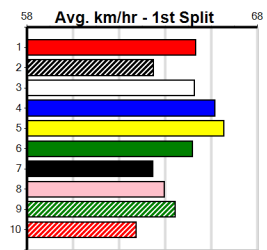

SPORTSBET FINAL

Distance: 410m, Race Type: Maiden Final, Total Prizemoney: $2,925
1st: $1,950, 2nd: $600, 3rd: $300, 4th: $75

SPIN AND BURN (1) should hold the early lead and she can pinch a break when the three moves off at the bend. INARA BALE (8) has been impressive to date and he will be better for the run here last week. MISTY BLUE (7) shows promise

Watchdog Tips:	1	8	7	4	Bet:	Win 1

Form Box	Wgt	Dist	Track	Date	Time	BON	Margin	1st/2nd (Time)	PIR	Checked	Comment	W/R	Split 1	S/P	Grade	
1	SPIN AND BURN [M] Drawn to lead, will get cover, looks the goods															
	BD Bitch May-22 Sire: FERNANDO BALE Dam: EYE WILL REIGN $3.40															
	Owner(s): SPARKLE AND FADE (SYN), J Paraskevas, A Paraskevas Trainer: Garry George (Beulah)															
	Winning Distances: < 300m (0) 300 - 399m (0) 400 - 499m (0) 500 - 599m (0) 600 - 699m (0) > 700m (0)															
	Winning Weights:															
	4th (2) 26.7 410 HOR R2 05-Apr-24 23.99 23.32 4.75L RESIGN THE PLOW (23.67) M/54 10.89 $2.60 M															
	2nd (2) 26.8 410 HOR R1 09-Apr-24 23.45 23.26 0.50L YASH BALE (23.42) Q/22 10.44 $4.80 MH															
	Last 3 wins NOT included above															
	Box History															
	Prize Best $595.00 NBT Starts 2-0-1-0 Trk/Dts 2-0-1-0 APM 595															

2	LOSE MY NUMBER [M] *** SCRATCHED ***															
	BD Dog May-22 Sire: FERAL FRANKY Dam: PRINNY ARANDT $21.00															
	Owner(s): M Brealey Trainer: Max Zammit (Exford)															
	Winning Distances: < 300m (0) 300 - 399m (0) 400 - 499m (0) 500 - 599m (0) 600 - 699m (0) > 700m (0)															
	Winning Weights:															
	4th (2) 33.2 410 HOR R2 09-Apr-24 24.48 23.26 11.00 MISS MARY JO (23.72) Q/34 10.81 $33.60 MH															
	6th (8) 33.8 410 HOR R3 12-Apr-24 24.62 23.58 12.00 AEROBIC ICE AGE (23.80) S/56 10.84 $9.00 M															
	Last 3 wins NOT included above															
	Box History															
	Prize Best $75.00 NBT Starts 2-0-0-0 Trk/Dts 2-0-0-0 APM 75															

3	MISS MARY JO [7] Gutsy heat winner but the draw helped, place															
	BE Bitch Mar-22 Sire: TOMMY SHELBY Dam: IVY WREN $7.50															
	Owner(s): BIG DREAMS (SYN), G Kenna, C Kelly, G Kenna, L Kelly Trainer: Colin Kelly (Warrnambool)															
	Winning Distances: < 300m (0) 300 - 399m (0) 400 - 499m (1) 500 - 599m (0) 600 - 699m (0) > 700m (0)															
	Winning Weights: 27.6(1)															
	3rd (5) 27.2 390 WBL R3 28-Dec-23 22.63 22.00 1.5L SUPER SEABIRD (22.53) M/65 8.89 $9.40 MH															
	6th (2) 27.0 410 HOR R1 09-Jan-24 24.39 23.12 14.00 WESTERN BALE (23.45) M/45 10.75 $4.00 M															
	6th (6) 27.6 450 WBL R6 13-Jan-24 25.71 25.21 4.25L ZIPPING ALEXA (25.42) M/775 6.78 $72.80 S															
	4th (2) 27.2 410 HOR R1 27-Jan-24 23.63 23.40 2.75L ARIA'S MELODY (23.44) M/44 10.68 $2.40 M															
	5th (7) 27.7 450 WBL R2 04-Apr-24 26.02 24.72 7.00L JAYA BALE (25.55) S/877 6.91 $4.30 M															
1st (1) 27.6 410 HOR R2 09-Apr-24 23.72 23.26 2.75L MISTY BLUE (23.90) Q/11 SW 10.55 $2.70 MH																
Last 3 wins NOT included above																
Box History																
Prize Best $1990.00 Starts 23.72(1)-9/4/24 Trk/Dts 6-1-0-1 APM 3-1-0-0 1866