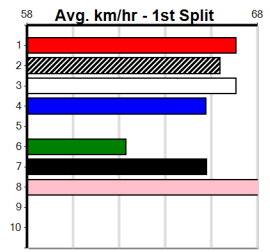

Horsham

7

4:46PM

(VIC time)

WEBBICON MARINE

Distance: 410m, Race Type: Grade 5, Total Prizemoney: $2,925
1st: $1,950, 2nd: $600, 3rd: $300, 4th: $75

URANA MUFFIN (8) has electric early speed and she will turn for home with a big break. SELYNYA BLUE (2) will try and push wide but has the talent. LINDA LOBSTER (7) can place

Watchdog Tips: 8 2 7 6 Bet: Win 8

CHASING JESS [5] *** SCRATCHED *** $4.80
BD Bitch Mar-21 Sire: ORSON ALLEN Dam: TACTICAL MISS
Owner(s): B Hughes
Trainer: Michael Chilcott (Heathcote)

SELYNYA BLUE [5] Prefer out wide but has solid muster, threat $11.00
BE Dog Jan-21 Sire: BARCIA BALE Dam: MACEY BLUE
Owner(s): BELLE ZAC AND CHARLIE (SYN), M Tab, S Tab
Trainer: Stephen Tab (Lara)

YOU YANG YAALA [5] *** SCRATCHED *** $10.00
BK Bitch Oct-20 Sire: SULZANTI Dam: PANDORA'S PROOF
Owner(s): A Welsh
Trainer: Jason Wickham (Lara)

PERFECT WILLOW [5] Wide runner inside is a worry, prefer others $4.00
BK Bitch Nov-20 Sire: FERNANDO BALE Dam: PERFECT PIPER
Owner(s): G Tsakissiris
Trainer: George Cini (Miners Rest)

*** VACANT BOX ***
Sire: Dam:
Owner(s):
Trainer:
Winning Distances: < 300m (0) 300 - 399m (0) 400 - 499m (0) 500 - 599m (0) 600 - 699m (0) > 700m (0)
Winning Weights:

1

2

3

4

5