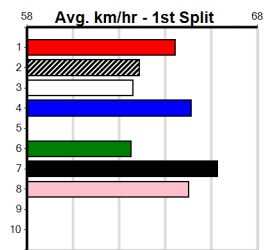

WATTS PRICE ACCOUNTANTS

Distance: 410m, Race Type: Grade 5, Total Prizemoney: $2,925
1st: $1,950, 2nd: $600, 3rd: $300, 4th: $75

HARTNEY (8) is armed with a dynamic turn of foot and he should light them up through the bend.
SOLACE (1) returned to form at Shepparton and he will be on the pace throughout. FARNHAM
BALE (6) has a big engine but needs luck in running

Watchdog Tips: 8 1 6 2 Bet: Win 8

SOLACE [5] Drawn to lead for a long way, major player $3.40
BK Dog Oct-20 Sire: ZAMBORA BROCKIE Dam: SEGOVIA
Owner(s): D Petersen Trainer: Darren Petersen (Rochester)
Winning Distances: < 300m (0) 300 - 399m (4) 400 - 499m (6) 500 - 599m (2) 600 - 699m (0) > 700m (0)
Winning Weights: 34.0(1) 34.4(1) 34.5(1) 34.6(1) 34.7(2) 34.8(1) 35.0(1) 35.1(1) 35.4(1) 35.6(2)
3rd (6) 35.4 460 WGL R11 13-Feb-24 26.19 25.79 3.5L LAKEVIEW BENNY (25.96) M/223 . . . . 6.56 $7.70 5
4th (5) 35.4 435 SLE R12 25-Feb-24 25.00 24.33 5.50L MR. WALLACE (24.64) M/633 . . . . 5.41 $6.80 5
5th (4) 35.4 390 BAL R10 13-Mar-24 22.52 22.09 4.25L HOLTORF BALE (22.24) S/65 . . . . 8.57 $55.30 X45
6th (7) 35.4 410 HOR R11 19-Mar-24 23.86 23.01 11.00 MR. FAHRENHEIT (23.15) M/35 . . . . 10.54 $41.50 5
2nd (2) 35.4 425 BEN R5 24-Mar-24 24.24 23.42 1.5L VINNY DEWALT (24.15) M/233 . . . . 6.60 $3.80 5
4th (6) 35.1 450 SHP R7 01-Apr-24 25.69 25.11 1.5L DESMONDE (25.59) M/444 . . . . 6.71 $10.80 5
1st (1) 35.6 390 SHP R10 05-Apr-24 22.21 21.82 3.5L MARKET BLUE (22.45) M/11 . . . . 8.48 $2.20 5
4th (2) 35.7 425 BEN R11 12-Apr-24 24.47 23.73 11.00 NEVER ANY DOUBT (23.74) M/645 . . . . 6.79 $20.00 5
Last 3 wins NOT included above
1st (1) 35.4 350 HVL R2 07-Mar-23 19.24 19.24 0.50L HIS GENIUS HANDS (19.26) M/1 . . . . 6.53 $1.90 X45
1st (2) 35.1 460 WGL R8 21-Mar-23 26.32 26.32 0.25L CHASE ME WAL (26.33) M/322 . . . . SW 6.61 $1.60 X45
1st (3) 35.6 350 HVL R8 03-Sep-23 19.28 19.00 1.25L MASTER ZORRO (19.35) M/1 . . . . 6.58 $2.80 X45

CON CABANG [5] Racing well, can charge to the line, respect $10.00
BK Dog Nov-20 Sire: HOOKSY Dam: SPACE ALERT
Owner(s): G Berry Trainer: Rodney Clark (Echuca Village)
Winning Distances: < 300m (0) 300 - 399m (3) 400 - 499m (5) 500 - 599m (0) 600 - 699m (0) > 700m (0)
Winning Weights: 33.5(1) 33.7(1) 34.0(1) 34.1(1) 34.3(1) 34.6(1) 35.0(2)
7th (8) 34.8 390 SHP R11 12-Feb-24 22.58 22.01 5.50L SPECTRE BUSTER (22.22) S/68 . . . . 8.72 $17.60 5
1st (2) 35.0 390 SHP R11 15-Feb-24 22.42 22.34 0.50L JUICE (22.45) M/32 . . . . 8.67 $2.60 5
3rd (4) 34.8 390 SHP R11 29-Feb-24 22.39 22.06 1.25L KNEW THAT (22.31) S/54 . . . . 8.66 $2.90 5
4th (1) 34.7 350 HVL R3 05-Mar-24 19.62 19.19 4.50L MASERATI AVENUE (19.30) S/7 . . . . 6.92 $11.40 5H
8th (5) 34.9 390 SHP R11 14-Mar-24 23.25 22.13 12.00 MORAINÉ BELLA (22.41) S/88 . . . . 9.51 $9.50 5
2nd (8) 35.1 425 BEN R12 26-Mar-24 24.19 23.91 0.05L TOMIDA (24.18) S/532 . . . . 6.72 $6.60 5H
1st (7) 35.0 425 BEN R2 31-Mar-24 24.29 23.46 0.25L MINI MINION (24.30) S/433 . . . . SW 6.83 $8.00 S
5th (2) 34.8 400 GEL R12 05-Apr-24 23.30 22.48 7.50L DOWNSTREAM (22.78) M/86 . . . . 9.02 $14.70 5
Last 3 wins NOT included above
1st (1) 33.5 425 BEN R10 25-Jan-23 24.00 23.95 5.50L KINIMAKATKA (24.38) M/111 . . . . 6.70 $2.40 T3-5
1st (8) 33.7 425 BEN R11 11-Oct-23 24.29 24.01 0.25L BATTLE AXLE (24.31) M/433 . . . . 6.69 $4.80 T3-5
1st (8) 34.6 425 BEN R11 24-Jan-24 24.16 24.14 8.00L SPEEDY MUFFIN (24.72) S/411 . . . . SW 6.78 $4.10 T3-5