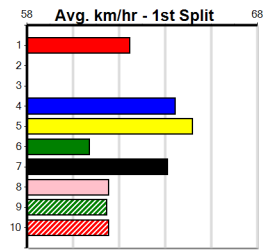

Horsham

2

3:08PM

(VIC time)

WARRACK BUTCHERY

Distance: 410m, Race Type: Maiden, Total Prizemoney: $2,535
1st: $1,680, 2nd: $520, 3rd: $260, 4th: $75

XOEL BALE (5) turned in a great performance when placed on debut and he can go one better today. MIAMI TICKET (3) is a well bred type and he is likely to have plenty of support, while HEART TO HEART (2) is likely to have trialled here

Watchdog Tips: **5** **3** **2** **1** **Bet:** **Win 5**

Form Box	Wgt	Dist	Track	Date	Time	BON	Margin	1st/2nd (Time)	PIR	Checked	Comment	W/R	Split 1	S/P	Grade

1

PROJECT MAYHEM [M] Biks Talented but does lose focus, place claims **$4.60**

BE Bitch **May-21** Sire: SENNACHIE Dam: SHANLYN GEORGIE

Owner(s): J Clarke Trainer: Jack Clarke (Creswick)

Winning Distances: < 300m (0) 300 - 399m (0) 400 - 499m (0) 500 - 599m (0) 600 - 699m (0) > 700m (0)

Winning Weights:

2nd (7)	25.8	425	BEN	R1	31-Jan-24	24.89	23.94	0.50L SHOCK AND AWE (24.86)	M/122	SW	6.65	$15.10	M
ST (-)	25.1	410	HOR		20-Feb-24	24.18		0.50L Trial Cleared	M/22	3of4	10.43		ST
2nd (1)	25.0	390	BAL	R1	26-Feb-24	22.50	22.16	1.00L GAS LANTERN (22.43)	M/32		8.63	$3.90	T3-M
4th (7)	24.9	350	HVL	R1	03-Mar-24	20.04	19.15	2.00L SUPER CEVICHE (19.91)	M/3		6.71	$14.60	M
2nd (5)	25.1	350	HVL	R1	08-Mar-24	20.02	19.47	3.25L HOT SUMMER SKY (19.81)	M/3		6.78	$3.40	T3-M
3rd (7)	25.3	450	TRA	R3	11-Mar-24	25.52	25.37	1.00L STRIKE IT RYKER (25.46)	Q/222		6.55	$5.40	M
2nd (4)	25.9	390	BAL	R1	01-Apr-24	22.69	22.14	1.75L PELICAN FLYER (22.58)	Q/22		8.59	$4.30	T3-M
5th (7)	26.6	390	BAL	R1	08-Apr-24	23.41	22.25	8.50L ALICE FROM VENUS (22.83)	M/35		8.81	$2.10	T3-M

Last 3 wins NOT included above

Bx	1st	2nd	3rd	4th	5th	6th	7th	8th
1		1						
2			1					
3								1
4		1	1					
5		1	1	1				
6		1						
7		1	1	1	1			
8				1				

Prize		$2695.00
Best		FSH
Starts		15-0-5-4
Trk/Dts		0-0-0-0
APM		1552

2

HEART TO HEART [M] Bred to have plenty of early speed, threat **$6.00**

BK Bitch **Jun-22** Sire: ASTON RUPEE Dam: MERRY LASS

Owner(s): Merry Men (SYN), S Watson, I Arshad Trainer: Tracey Salter (Crowlands)

Winning Distances: < 300m (0) 300 - 399m (0) 400 - 499m (0) 500 - 599m (0) 600 - 699m (0) > 700m (0)

Winning Weights:

1st	25.8	425	BEN	R1	31-Jan-24	24.89	23.94	0.50L SHOCK AND AWE (24.86)	M/122	SW	6.65	$15.10	M
2nd	25.1	410	HOR		20-Feb-24	24.18		0.50L Trial Cleared	M/22	3of4	10.43		ST
3rd	25.0	390	BAL	R1	26-Feb-24	22.50	22.16	1.00L GAS LANTERN (22.43)	M/32		8.63	$3.90	T3-M
4th	24.9	350	HVL	R1	03-Mar-24	20.04	19.15	2.00L SUPER CEVICHE (19.91)	M/3		6.71	$14.60	M
5th	25.1	350	HVL	R1	08-Mar-24	20.02	19.47	3.25L HOT SUMMER SKY (19.81)	M/3		6.78	$3.40	T3-M
6th	25.3	450	TRA	R3	11-Mar-24	25.52	25.37	1.00L STRIKE IT RYKER (25.46)	Q/222		6.55	$5.40	M
7th	25.9	390	BAL	R1	01-Apr-24	22.69	22.14	1.75L PELICAN FLYER (22.58)	Q/22		8.59	$4.30	T3-M
8th	26.6	390	BAL	R1	08-Apr-24	23.41	22.25	8.50L ALICE FROM VENUS (22.83)	M/35		8.81	$2.10	T3-M

Last 3 wins NOT included above

Bx	1st	2nd	3rd	4th	5th	6th	7th	8th
1								
2								
3								
4								
5								
6								
7								
8								

Prize		$0.00
Best		FSH
Starts		0-0-0-0
Trk/Dts		0-0-0-0
APM		0