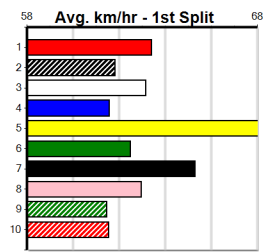

Watchdog Tips:

1

5

7

3

Bet:

Win 1

Form Box	Wgt	Dist	Track	Date	Time	BON	Margin	1st/2nd (Time)	PIR	Checked	Comment	W/R	Split 1	S/P	Grade
<b>1</b>	<b>JED'S MEMORY [M]</b>	BK	Dog	Mar-22											
Consistent to date, has the good draw, yes														<b>\$2.80</b>	
Owner(s): M Hooke															
Sire: ASTON DEE BEE Dam: WHITE AMBUSH															
Trainer: Jane Hooke (Huntly)															
Winning Distances: < 300m (0) 300 - 399m (0) 400 - 499m (1) 500 - 599m (0) 600 - 699m (0) > 700m (0)															
Winning Weights: 32.4(1)															
2nd (5)	32.6	390	SHP	R3	29-Jan-24	22.78	22.03	1.75L MOE PATTY (22.66)	S/42	.	.	.	8.97	\$6.00	MH
4th (3)	32.8	410	HOR	R2	20-Feb-24	23.95	23.21	3.75L BRUTALITY (23.69)	S/76	.	.	.	10.86	\$5.20	M
2nd (7)	32.6	410	HOR	R2	27-Feb-24	23.60	23.07	1.00L ICE ICE BABY (23.54)	S/22	.	.	.	10.59	\$15.20	M
3rd (7)	32.7	450	SHP	R3	04-Mar-24	25.85	24.89	6.00L ON THE BEER (25.46)	S/444	.	.	.	6.92	\$5.50	MH
6th (6)	32.7	450	SHP	R1	11-Mar-24	25.96	25.24	7.50L MICHIGAN GIRL (25.45)	M/566	.	.	.	6.95	\$27.20	MF
2nd (4)	32.6	450	SHP	R3	05-Apr-24	26.29	25.14	12.00 PAGE ONE NEWS (25.49)	M/433	.	.	.	6.94	\$2.50	M
4th (7)	32.7	425	BEN	R1	12-Apr-24	24.91	23.73	8.50L HOBBS GOBLIN (24.32)	M/444	.	.	.	6.80	\$6.70	M
1st (1)	32.4	410	HOR	R1	16-Apr-24	23.46	23.46	2.25L BIG SOLOMONA (23.61)	M/22	.	.	.	10.38	\$2.60	M
Last 3 wins NOT included above															
Prize Best \$1970.00															
Starts 23.46(1)-16/4/24															
Trk/Dts 8-1-3-1															
APM 3-1-1-0															
1516															