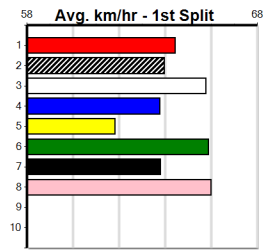

SHIMA SHINE AT STUD

Distance: 410m, Race Type: Grade 5, Total Prizemoney: $2,925
1st: $1,950, 2nd: $600, 3rd: $300, 4th: $75

MISS GRAVITY (1) turned in a gutsy performance to score here last time and she is drawn to get all the breaks. WALTER WALRUS (6) was never headed here last time and he can lead for a long way. SIDE OF ICE (4) just needs room early on.

Watchdog Tips: 1 6 4 2 Bet: Win 1

MISS GRAVITY [5] Gutsy win last time, drawn to get the breaks, yes $2.60
BD Bitch Dec-21 Sire: SH AVATAR Dam: MEPUNGA VAL
Owner(s): G Tsakissiris
Trainer: George Cini (Miners Rest)

CHARLIE CALAMARI [5] Never headed two runs back, keep safe again $8.00
BK Dog Sep-21 Sire: ASTON DEE BEE Dam: DOLLY MAC
Owner(s): Second Choice (SYN), L Edgerton, H Bailey
Trainer: Darren Fisher (Lara)

LEE LEE CABANG [5] Likely to get crowd early on, prefer others $16.00
BE Bitch Feb-21 Sire: BERNARDO Dam: STARS AND LIGHTS
Owner(s): R Gavin
Trainer: Kevin Gavin (Killarney)

SIDE OF ICE [5] Tough draw but has good muster, threat $7.50
BK Bitch Sep-21 Sire: BARCIA BALE Dam: DUTCH AUDREY
Owner(s): P Keane
Trainer: Mark Keane (Koroit)

ACOUSTIC FLASH [5] Racing well but rises in class, next time $9.00
BK Bitch Jun-21 Sire: ASTON DEE BEE Dam: ACOUSTIC LEE
Owner(s): N Walsh
Trainer: Michael Niele (Berringa)

1

2

3

4

5