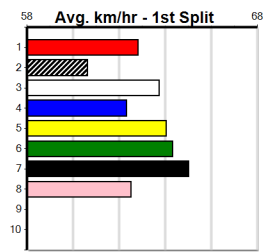

HORSHAM DOORS & GLASS

Distance: 485m, Race Type: Mixed 6/7, Total Prizemoney: $3,340
1st: $2,230, 2nd: $690, 3rd: $345, 4th: $75

HAD A MISCHIEF (8) was placed behind a good one here last week and he can go one better today. BELSAR (5) was disappointing here last time but that was his 1st look here and he will be better for the run. DEMON KYSAIAH (7) is showing promise

Watchdog Tips: 8 5 7 2 Bet: Win 8

CATCH THE KING [6] Long time since his last win, prefer others $12.00
BK Dog Mar-21 Sire: MEPUNGA BLAZER Dam: MY GIRL ROCKS
Owner(s): J Clarke
Trainer: Lisa Farquhar (Delacombe)
Winning Distances: < 300m (0) 300 - 399m (0) 400 - 499m (2) 500 - 599m (0) 600 - 699m (0) > 700m (0)
Winning Weights: 30.3(1) 31.0(1)
Box History table and Prize Best Starts Trk/Dts APM

INTREPID BALE (NSW)[7] Can unwind a strong finish, place claims $7.00
DKBD Dog Mar-22 Sire: JS FLAMIN ACE Dam: FAITHY BALE
Owner(s): B Wheeler
Trainer: Samantha Grenfell (Anakie)
Winning Distances: < 300m (0) 300 - 399m (0) 400 - 499m (0) 500 - 599m (1) 600 - 699m (0) > 700m (0)
Winning Weights: 31.8(1)
Box History table and Prize Best Starts Trk/Dts APM

PRINCESS TO BURN [7] Needs to lead, flat patch mid race, risky $10.00
BE Bitch Mar-22 Sire: FERNANDO BALE Dam: PRINCESS KIWI
Owner(s): L Goodwin
Trainer: Kyle Goodwin (Hamilton)
Winning Distances: < 300m (0) 300 - 399m (0) 400 - 499m (1) 500 - 599m (0) 600 - 699m (0) > 700m (0)
Winning Weights: 26.5(1)
Box History table and Prize Best Starts Trk/Dts APM

MR. BURNER [6] *** SCRATCHED *** $6.00
BD Dog Jan-22 Sire: KINLOCH BRAE Dam: JUST LOVIN' IT
Owner(s): Oracle Racing (SYN), D Smythe, J Skrijel
Trainer: Michael Bewley (Pentland Hills)
Winning Distances: < 300m (0) 300 - 399m (0) 400 - 499m (1) 500 - 599m (1) 600 - 699m (0) > 700m (0)
Winning Weights: 34.9(1) 35.5(1)
Box History table and Prize Best Starts Trk/Dts APM

BELSAR [6] Better for the run here last week, danger $3.40
BK Bitch Apr-22 Sire: FERAL FRANKY Dam: ALL INN AVA
Owner(s): L Moore
Trainer: Lee Moore (Bagshot)
Winning Distances: < 300m (0) 300 - 399m (0) 400 - 499m (2) 500 - 599m (0) 600 - 699m (0) > 700m (0)
Winning Weights: 30.8(1) 31.1(1)
Box History table and Prize Best Starts Trk/Dts APM