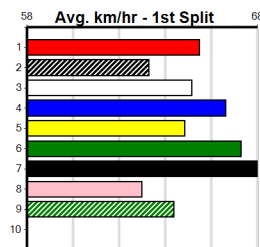

ON-SITE ENGINEERING

Distance: 485m, Race Type: Mixed 4/5, Total Prizemoney: $3,875
1st: $2,600, 2nd: $800, 3rd: $400, 4th: $75

JETSREAM ICON (1) is far better than his form indicates and he is drawn to make every post a winner. DUNACH FIREBALL (7) can run the hands off the clock, should place. LIGHTNING JEDDA (4) will figure in the finish.

Watchdog Tips: 1 7 4 8 Bet: Win 1

Table with columns: Form Box, Wgt, Dist, Track, Date, Time, BON, Margin, 1st/2nd (Time), PIR, Checked, Comment, W/R, Split 1, S/P, Grade

Horse 1: JETSTREAM ICON [5] Better than his past few runs, go close $7.50. Includes owner info, winning distances, weights, race history, and a box history table.

Horse 2: HANNY DARRISON [5] *** SCRATCHED *** $12.00. Includes owner info, winning distances, weights, race history, and a box history table.

Horse 3: DESTINI PALADIN [5] Wide runner underneath is a worry, risky $16.00. Includes owner info, winning distances, weights, race history, and a box history table.

Horse 4: LIGHTNING JEDDA [4] Can come out running, major player if crosses $3.60. Includes owner info, winning distances, weights, race history, and a box history table.

Horse 5: BLUE CABANG [5] Lack of early speed is a worry, needs a mix up $18.00. Includes owner info, winning distances, weights, race history, and a box history table.