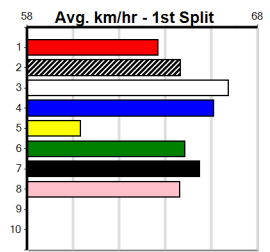

LOCKS CONSTRUCTIONS

Distance: 410m, Race Type: Grade 6, Total Prizemoney: $2,925
1st: $1,950, 2nd: $600, 3rd: $300, 4th: $75

BRIGHT MOON (4) is one of the more reliable beginners in the race and she owns a speedy 23.32 PB here. IDYLLIC TOBY (7) may be the value runner, while MORE BOOST RICO (1) is boxed to place.

Watchdog Tips: **4** **7** **1** **8** **Bet:** **Box Trifecta 1,4,7 ($10 for 166.67%)**

1

MORE BOOST RICO [6] **Hard to follow but has the talent, keep safe** **$3.20**

BK Dog Jan-22 Sire: HARD STYLE RICO Dam: CHILL EASY Trainer: Darren Petersen (Rochester)

Owner(s): D Petersen
Winning Distances: < 300m (0) 300 - 399m (1) 400 - 499m (1) 500 - 599m (0) 600 - 699m (0) > 700m (0)
Winning Weights: 34.9(1) 35.0(1)

1st	2nd	3rd	4th	5th	6th	7th	8th
1st (2) 35.0 300 HVL R11 27-Feb-24 16.74 16.59 1.5L MISS ELSIE LOU (16.83) S/7 . . . . . 4.03 $3.00 7							
5th (5) 35.0 390 SHP R2 29-Feb-24 22.89 22.06 6.50L SHOCK AND AWE (22.45) M/75 . . . . . 8.80 $6.10 7							
3rd (5) 35.3 390 SHP R11 05-Mar-24 22.41 22.11 4.25L QUICK BISCUIT (22.11) S/43 . . . . . 8.68 $9.90 6G							
5th (5) 34.7 395 TRA R2 08-Mar-24 22.44 21.83 5.50L DR. FARRAH (22.09) S/754 . . . . . 3.88 $5.40 X67							
3rd (3) 34.1 390 BAL R9 13-Mar-24 22.25 22.09 2.50L MYRNIONG STITCH (22.09) M/63 . . . . . 8.58 $12.10 X67							
3rd (2) 34.0 410 HOR R3 19-Mar-24 23.61 23.01 6.00L GOGO SKYE (23.23) M/66 . . . . . 10.68 $3.10 6G							
8th (6) 34.0 425 BEN R8 22-Mar-24 24.87 23.47 17.00 SPOT ON COLOUR (23.75) S/878 . . . . . 6.82 $52.00 RWH							
2nd (2) 33.5 425 BEN R2 26-Mar-24 24.32 23.91 3.5L DUCHESS GEORGIA (24.09) M/532 . . . . . 6.68 $2.80 6G							

Last 3 wins NOT included above

1st	2nd	3rd	4th	5th	6th	7th	8th
1st (2) 34.9 435 SLE R1 12-Nov-23 24.74 24.37 1.25L HOVLAND (24.82) Q/111 . . . . . 5.25 $3.90 MH							

Prize Best Starts Trk/Dts APM: $6145.00 NBT 21-2-2-6 5-0-0-1 4109

2

COOPER SUMMER [6] **Racing well but this is harder, next time** **$7.50**

BD Dog Nov-21 Sire: ORSON ALLEN Dam: SUMMER SKYE Trainer: Kevin Ashton (Charlton)

Owner(s): K Ashton
Winning Distances: < 300m (0) 300 - 399m (0) 400 - 499m (2) 500 - 599m (0) 600 - 699m (0) > 700m (0)
Winning Weights: 28.2(1) 29.3(1)

1st	2nd	3rd	4th	5th	6th	7th	8th
5th (5) 29.0 410 HOR R4 09-Feb-24 24.07 23.22 5.50L SANTORINI BALE (23.68) M/65 . . . . . 10.83 $5.10 7							
5th (4) 28.9 500 BEN R7 14-Feb-24 29.04 28.41 9.00L SIPPY CUP EMU (28.41) M/334 . . . . . 6.89 $7.10 T3-RW							
2nd (6) 29.5 425 BEN R3 28-Feb-24 24.51 24.18 4.00L SOHO SIMON SAYS (24.23) M/322 . . . . . 6.63 $2.30 T3-7							
4th (1) 29.5 410 HOR R3 05-Mar-24 23.69 22.89 2.75L BRUTALITY (23.50) M/22 . . . V10 . 10.54 $9.30 7							
4th (2) 29.8 410 HOR R3 22-Mar-24 23.73 23.01 5.50L MAYDAY MAYDAY (23.38) M/43 . . . . . 10.56 $23.70 X67							
5th (1) 29.6 425 BEN R1 31-Mar-24 24.52 23.46 13.00 GOLD SCOTCH (23.62) M/335 . . . . . 6.57 $56.30 X67							
2nd (2) 29.1 410 HOR R3 05-Apr-24 23.81 23.32 4.75L MISS ETIQUETTE (23.49) Q/23 . . . . . 10.57 $8.20 7							
1st (1) 29.3 425 BEN R3 10-Apr-24 24.25 24.18 5.00L ZIPPING GWEN (24.59) M/111 . . . SW . 6.58 $6.00 T3-7							

Last 3 wins NOT included above

1st	2nd	3rd	4th	5th	6th	7th	8th
1st (5) 28.2 400 GEL R1 20-Jun-23 22.93 22.49 4.25L I'M A GIZMO (23.21) Q/11 . . . . . 8.59 $2.60 M							

Prize Best Starts Trk/Dts APM: $5830.00 NBT 29-2-8-4 6-0-1-0 3127