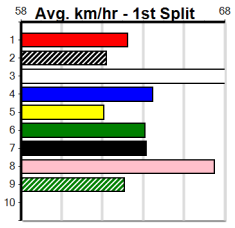

SENNACHIE AT STUD

Distance: 400m, Race Type: Mixed 6/7, Total Prizemoney: \$2,925
1st: \$1,950, 2nd: \$600, 3rd: \$300, 4th: \$75

2

7:05PM

(VIC time)

UNLEASH IN MIAMI (8) looks a star of the future and he should put a gap on his rivals here.
MISSES EASY (3) is capable of keeping up with the top elect for the first 100m. OUR YOGI (1) is drawn to run into a minor placing.