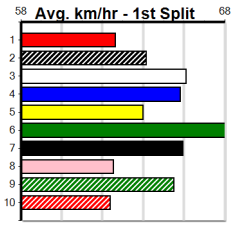

BARN BAR FUNCTION ROOM

Distance: 400m, Race Type: Grade 5, Total Prizemoney: $2,925
1st: $1,950, 2nd: $600, 3rd: $300, 4th: $75

3

7:25PM
(VIC time)

TORPEDO TUOHY (1) can settle on the speed here and make a race winning move mid-race.
PANAMA STORM (7) can display his trademark early speed and scoot across the face of the field early doors and take some catching.

Watchdog Tips: **1** **7** **3** **6** **Bet:** **Box Quinella 1,3,7 ($10 for 333.33%)**