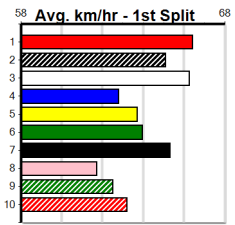

1	2	3	4	5	6	7	8
			3			1	
Prize	\$7,950.00						
Best	NBT						
Starts	13-4-2-1						
Trk/Dst	1-0-1-0						
APM	\$2936						

1	2	3	4	5	6	7	8
			3			1	
Prize	\$12,300.00						
Best	26.03						
Starts	34-4-9-8						

VIATEK

Distance: 460m, Race Type: Grade 5, Total Prizemoney: \$2,925
1st: \$1,950, 2nd: \$600, 3rd: \$300, 4th: \$75

9

9:39PM

(VIC time)

OUTSMART (1) returns to an inside draw after a series of wide draws and looks the big improver.
TOUCH OF CLOVER (3) can set near record type early speeds and looks the likely leader. ROCKIN
RHINO (7) is suited out wide and loves this circuit.