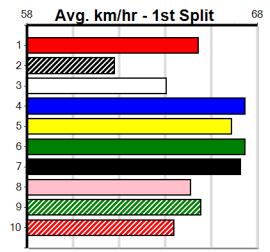

SPORTSBET FINAL

Distance: 460m, Race Type: Grade 5 Final, Total Prizemoney: $3,360
1st: $2,250, 2nd: $690, 3rd: $345, 4th: $75

HERE COMES BLUE (1) was the run of the heats and from the gun draw will take a power of beating. PEAKY JOE (6) explodes once fully balanced. MARCO ROSE (2) can improve on 2nd in the heat.

Watchdog Tips: 1 6 2 4 Bet: Win 1

HERE COMES BLUE [4] Impressive heat winner, draw suits, go close. $2.25
Owner(s): B Stockdale J Stockdale (SYN), B Stockdale, J Stockdale
Trainer: Des Douch (Maffra)

MARCO ROSE [5] Can unwind a strong finish, value for the exotics. $8.00
Owner(s): S Chignell
Trainer: Jeffrey Chignell (Rosedale)

GRANNY ROSES [5] Meets some jets here, place looks very best. $12.00
Owner(s): S Chignell
Trainer: Sharon-lee Chignell (Rosedale)

BANDIT BULLET (NSW)[4] Has the speed to lead here, could be value. $24.00
Owner(s): Paul Bushell and Dennis Jenkins (SYN), P Bushell, D Jenkins
Trainer: Geoffrey Mitchell (Spotswood)

DR. ASHER [4] Powerful effort to score in heat but this is tough $4.80
Owner(s): DOCTORS KENNELS (SYN), J McMahon, J Gill
Trainer: Emily McMahon (Darriman)