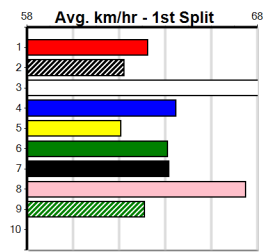

Watchdog Tips: 8 3 1 7 Bet: Trifecta 8/1,3/1,3,4,7 (\$10 - 166.67%)

Table with columns: Form Box, Wgt, Dist, Track, Date, Time, BON, Margin, 1st/2nd (Time), PIR, Checked, Comment, W/R, Split 1, S/P, Grade