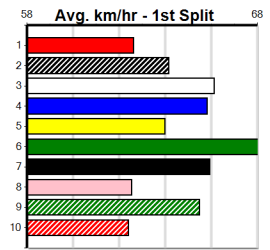

BARN BAR FUNCTION ROOM

Distance: 400m, Race Type: Grade 5, Total Prizemoney: $2,925
1st: $1,950, 2nd: $600, 3rd: $300, 4th: $75

TORPEDO TUOHY (1) can settle on the speed here and make a race winning move mid-race.
PANAMA STORM (7) can display his trademark early speed and scoot across the face of the field early doors and take some catching.

Watchdog Tips: **1** **7** **3** **6** **Bet:** Box Quinella 1,3,7 ($10 for 333.33%)

1

TORPEDO TUOHY [5] **Can settle on the speed, suited here, value tip.** **$6.50**

F Dog Mar-21 **Sire: BERNARDO Dam: CHAMPAGNE LUXE** **Trainer: Anthony Clarke-bruce (Trafalgar)**

Owner(s): A Clarke-bruce
Winning Distances: < 300m (0) 300 - 399m (0) 400 - 499m (3) 500 - 599m (0) 600 - 699m (0) > 700m (0)
Winning Weights: 32.0(1) 32.4(1) 32.7(1)

Box	1st	2nd	3rd	4th	5th	6th	7th	8th
1	1	1	2	2	1	1		
2	2	1	1					1
3			1	1			1	2
4	1				1	3	2	1
5			2					
6	1	2				1		1
7	1							
8			2	2	1			

Last 3 wins NOT included above

1st	2nd	3rd	4th	5th	6th	7th	8th
1st (1) 32.7 400 WGL R1 14-Oct-23 22.98 22.55 3.75L JAYVILLE STELLA (23.23) Q/11 . . . . . 8.53 $11.10 M							
1st (2) 32.4 400 WGL R10 08-Feb-24 23.19 22.63 0.10L LITTLE LIV (23.19) Q/32 . . . . . 8.62 $4.50 T3-7							

Box History

Box	1st	2nd	3rd	4th	5th	6th	7th	8th
1	1	1	2	2	1	1		
2	2	1	1					1
3			1	1			1	2
4	1				1	3	2	1
5			2					
6	1	2				1		1
7	1							
8			2	2	1			

Prize Best Starts Trk/Dts APM $9445.00 22.98(1)-14/10/23 39-3-5-10 11-3-1-1 5281

2

STORM KEY (NSW)[5] **Back in winning form but find this tougher.** **$18.00**

BK Bitch Feb-20 **Sire: KIOWA MON MANNY Dam: KEY NUCLEAR** **Trainer: Michael Gibbons (Lara)**

Owner(s): G Black
Winning Distances: < 300m (0) 300 - 399m (4) 400 - 499m (3) 500 - 599m (1) 600 - 699m (0) > 700m (0)
Winning Weights: 26.9(1) 27.0(1) 27.4(1) 27.8(2) 27.9(1) 28.2(1) 28.3(1)

Box	1st	2nd	3rd	4th	5th	6th	7th	8th
1	2	1	2	1		4	1	1
2			4	1		3	1	
3		3	1	1	1		2	1
4	1	1	2			1		
5	2		1	1	2	2	3	1
6	1	1	2	2	2	1	4	2
7	1	3	2	2	2	1	2	
8	2	1	6	1		3	3	

Last 3 wins NOT included above

1st	2nd	3rd	4th	5th	6th	7th	8th
1st (1) 27.8 390 WBL R12 29-Sep-22 22.38 21.79 3.75L SHOWGIRL LEXI (22.63) M/31 . . . . . 8.79 $43.40 5							
1st (8) 27.8 390 BAL R12 28-Apr-23 22.30 22.09 4.00L POPPY TO BURN (22.58) M/32 . . . . . 8.59 $13.30 5							
1st (8) 28.2 450 WBL R8 17-Jul-23 25.72 25.63 2.75L GRUMPY SAILOR (25.91) M/311 . . . . . SW 6.73 $13.00 5							

Box History

Box	1st	2nd	3rd	4th	5th	6th	7th	8th
1	2	1	2	1		4	1	1
2			4	1		3	1	
3		3	1	1	1		2	1
4	1	1	2			1		
5	2		1	1	2	2	3	1
6	1	1	2	2	2	1	4	2
7	1	3	2	2	2	1	2	
8	2	1	6	1		3	3	

Prize Best Starts Trk/Dts APM $21655.00 NBT 91-8-8-21 5-0-1-3 4294

3

TOMMY'S HITMAN [5] **Front runner, up to this class, major player.** **$4.20**

BD Dog Dec-21 **Sire: TOMMY SHELBY Dam: MY LUCKY MIA** **Trainer: John Boreland (Seaspray)**

Owner(s): M Pease
Winning Distances: < 300m (0) 300 - 399m (4) 400 - 499m (1) 500 - 599m (0) 600 - 699m (0) > 700m (0)
Winning Weights: 31.7(1) 31.9(2) 32.1(1) 32.2(1)

Box	1st	2nd	3rd	4th	5th	6th	7th	8th
1	1	1						1
2		1			1			1
3	1	2			1			2
4								
5					1			
6	1				1			
7		1	1	2				1
8	2	2			2			

Last 3 wins NOT included above

1st	2nd	3rd	4th	5th	6th	7th	8th
1st (1) 31.9 300 HVL R12 06-Dec-23 16.78 16.75 0.75L TEXTICAL FLASH (16.82) S/3 . . . . . 3.95 $3.10 6G							
1st (3) 31.9 350 TRA R11 11-Dec-23 19.68 19.68 2.25L JESSICA PEARSON (19.83) M/22 . . . . . 6.65 $3.70 5							
1st (8) 31.7 400 WGL R9 04-Jan-24 22.66 22.55 0.75L ALICE MORGAN (22.71) M/11 . . . . . 8.36 $2.00 SH							

Box History

Box	1st	2nd	3rd	4th	5th	6th	7th	8th
1	1	1						1
2		1			1			1
3	1	2			1			2
4								
5					1			
6	1				1			
7		1	1	2				1
8	2	2			2			

Prize Best Starts Trk/Dts APM $14953.75 22.66(8)-4/1/24 26-5-7-1 4-1-1-0 5285