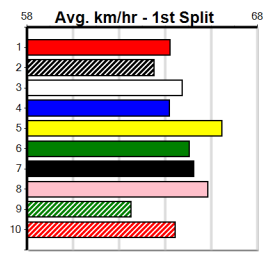

KHANS HOSPITALITY SERVICES

Distance: 460m, Race Type: Grade 5, Total Prizemoney: $2,925
1st: $1,950, 2nd: $600, 3rd: $300, 4th: $75

MAIA (7) returns to a circuit he thrives around and from a suitable draw she can explode once fully balanced and return to the winners list. SPOT ON COLOUR (1) can settle on the speed and looks a danger. DR UNITED (4) best form is well up to this.

Watchdog Tips: 7 1 4 3 Bet: Win 7

SPOT ON COLOUR [5] Forget las start, settles on the speed, danger. $5.00
WBE Dog Nov-21 Sire: WHISKEY RIOT Dam: COOLER COLOUR
Owner(s): JUST COLOUR (SYN), C Haigh, J Reynolds
Trainer: Christine Haigh (Crossover)

SCARLETT'S WISH [5] Back in form, mid race engine, keep safe. $14.00
BK Bitch May-21 Sire: HOOKSY Dam: LEAVE ME OUT
Owner(s): L Weeks
Trainer: Les Weeks (Tyabb)

LAMIA ERNIE (NSW)[5] Wide runner in 4 helps, could be some value. $8.00
BK Dog Oct-21 Sire: SUPERIOR PANAMA Dam: ICE GAMBLER
Owner(s): G Carchedi
Trainer: Chris Armstrong (Hoppers Crossi)

DR. UNITED [5] Likes to track wide, has a big engine, threat. $4.80
BK Dog May-21 Sire: ASTON DEE BEE Dam: PAYTON
Owner(s): DOCTORS KENNELS (SYN), J McMahon, J Gill
Trainer: Judith McMahon (Darriman)

SPRING BLESSING (SA)[5] Likely to get crowded early, too risky. $16.00
F Bitch Mar-21 Sire: SENNACHIE Dam: BLESSED IN BLACK
Owner(s): M Delbridge
Trainer: Lisa Delbridge (Balliang)