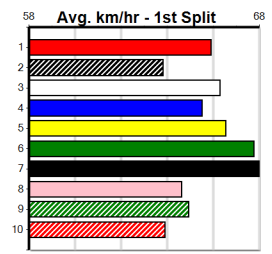

Warragul
10
9:59PM
(VIC time)

HOOKED ON SCOTCH AT STUD

Distance: 400m, Race Type: Mixed 4/5, Total Prizemoney: $3,360
1st: $2,250, 2nd: $690, 3rd: $345, 4th: $75

HARD ON ME (7) is expected to smash towards the inside rail soon after box rise and this should give the speedy ASHLEY HOOK (8) the gun run and she will prove hard to catch. POWER PAWS (5) is a dog on the improve and just needs some luck.

Watchdog Tips: **8** **5** **2** **7** **Bet:** **Win 8**

1

CLASSY KAYLA [4] **Better suited out wide, may get crowded early.** **$8.00**
BK Bitch Feb-20 Sire: ASTON DEE BEE Dam: KELSOS TENDERLEE
Owner(s): OUR FAMILY (SYN), B Selleck, D Selleck, H Selleck, J Lindsay, B Lindsay
Winning Distances: < 300m (0) 300 - 399m (6) 400 - 499m (5) 500 - 599m (0) 600 - 699m (0) > 700m (0)
Winning Weights: 28.1(1) 28.6(1) 28.9(1) 29.0(2) 29.1(3) 29.3(1) 29.9(2)
4th (4) 29.8 400 WGL R3 14-Nov-23 23.05 22.49 7.50L INTER STAR FIRE (22.55) M/23 . . . . 8.25 $8.20 5
6th (5) 29.7 400 WGL R10 28-Nov-23 23.24 22.44 8.00L GO STEVIE (22.70) M/47 . . . . 8.79 $23.90 5
4th (4) 29.8 400 WGL R11 05-Dec-23 23.33 22.38 11.00 ROMAN HOOK (22.59) Q/35 . . . V7 . 8.42 $6.70 5
ST (-) 29.6 400 WGL 14-Dec-23 22.82 . . . . 0.25L Trial Cleared M/11 . . . . 8.22 . . . ST
4th (5) 30.5 400 WGL R9 13-Feb-24 23.06 22.48 6.50L MUMBO ALARM (22.64) M/24 . . . . 8.51 $28.20 5H
4th (7) 30.0 400 WGL R9 24-Feb-24 22.79 22.38 6.00L FUNNY OLD FELLOW (22.38) M/13 . . . . 8.30 $45.10 5F
1st (7) 29.9 400 WGL R12 12-Mar-24 22.97 22.55 0.75L GRETTEL'S GIRL (23.01) M/11 . . . . 8.33 $2.70 5
6th (7) 30.2 400 WGL R4 19-Mar-24 23.32 22.39 9.00L MYALL SANDY (22.70) M/55 . . . . 8.59 $36.90 X45
Last 3 wins NOT included above
1st (8) 29.1 350 TRA R9 17-May-23 19.77 19.77 1.75L OLIVER BALE (19.89) M/11 . . . . 6.53 $9.30 X45
1st (6) 29.1 425 BEN R11 26-May-23 24.07 23.74 2.25L WOW HOW'S THAT (24.23) M/111 . . . . 6.53 $9.20 5
1st (3) 29.0 400 WGL R5 27-Jun-23 22.69 22.62 0.50L WITHOUT REASON (22.71) M/11 . . . SW . 8.20 $8.70 5

Box History

Bx	1st	2nd	3rd	4th	5th	6th	7th	8th
1								
2			1					
3	3							
4	1	1	3	1	1			1
5	2			1	1	1	1	1
6	2		1	1	2	1	1	1
7	2	3	1	1	3			
8	2	2	1	1	1			1

Prize Best Starts Trk/Dts APM $32554.58 22.69(3)-27/6/23 51-11-9-4 23-3-4-1 4500