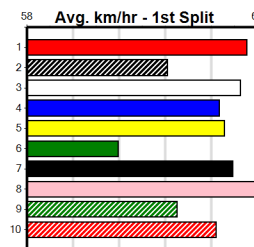

HARD STYLE RICO AT STUD

Distance: 400m, Race Type: Grade 5, Total Prizemoney: $2,925
1st: $1,950, 2nd: $600, 3rd: $300, 4th: $75

STRALIGHT MINI (1) is armed with truckloads of early speed and is expected to lead throughout.
ASTON MADDOX (8) is yet to miss a place in his 13 runs and looks the clear danger. VALENCIA BELLA (4) is a good place hope.

Watchdog Tips: 1 8 4 7 **Bet:** Win 1

1 STARLIGHT MINI [5] **Armed with electric early speed, the one to catch.** **$2.20**

BK Bitch Dec-21 Sire: BERNARDO Dam: STARLIGHT LUCY
Owner(s): The Two Guys (SYN), N Guy, W Guy Trainer: Kayla Cottrell (Pearcedale)

Winning Distances: < 300m (0) 300 - 399m (1) 400 - 499m (2) 500 - 599m (0) 600 - 699m (0) > 700m (0)

Winning Weights: 29.8(1) 30.1(1) 30.2(1)

Run	Dist	Wgt	Sex	Age	Date	Time	BOB	Margin	1st/2nd (Time)	PIR	Checked	Comment	WR	Split 1	S/P	Grade
3rd (8)	30.2	450	SHF	R2	04-Dec-23	25.70	25.20	6.00L	SAINT PARR (25.31)	M/223	.	.	.	6.71	$5.10	MH
1st (5)	29.8	400	WGL	R1	16-Jan-24	23.11	22.27	3.00L	SWEET NUGGET (23.31)	M/11	.	.	.	8.24	$1.90	M
1st (8)	30.2	400	WGL	R2	20-Feb-24	22.50	22.34	0.75L	VALENCIA JIM (22.55)	M/11	.	SW	.	8.26	$8.30	X67
1st (4)	30.1	390	BAL	R9	07-Apr-24	21.91	21.82	6.00L	SUMMER KOBIE (22.32)	Q/11	.	.	.	8.26	$2.90	X67
2nd (2)	29.9	425	BEN	R9	12-Apr-24	23.86	23.73	2.00L	ONE MORE BURN (23.73)	M/111	.	.	.	6.45	$3.80	5

Last 3 wins NOT included above

Bx	1st	2nd	3rd	4th	5th	6th	7th	8th
1								
2		1						
3								
4	1							
5	1							
6								
7								
8	1		1					

Prize Best	$6440.00
Starts	22.50(8)-20/2/24
Trk/Dts	5-3-1-1
APM	2-2-0-0
	4622

2 OUR KITE FLYER [5] ***** SCRATCHED ***** **$15.00**

BD Dog Feb-21 Sire: BERNARDO Dam: KELSOS TENDERLEE
Owner(s): OUR FAMILY (SYN), B Selleck, D Selleck, J Selleck, H Selleck, J Lindsay, B Lindsay Trainer: Brian Selleck (Tooradin)

Winning Distances: < 300m (0) 300 - 399m (2) 400 - 499m (5) 500 - 599m (0) 600 - 699m (0) > 700m (0)

Winning Weights: 32.2(1) 32.7(2) 32.8(1) 33.9(1) 34.1(2)

Run	Dist	Wgt	Sex	Age	Date	Time	BOB	Margin	1st/2nd (Time)	PIR	Checked	Comment	WR	Split 1	S/P	Grade
2nd (1)	34.0	450	BAL	R5	07-Dec-23	25.44	25.16	4.25L	MIGHTY MOOSE (25.16)	S/332	.	.	.	6.74	$3.20	5
6th (8)	33.8	450	BAL	R4	13-Dec-23	25.74	24.86	3.75L	EXPLOSIVE DEBT (25.49)	S/546	.	.	SW	6.73	$25.30	X45
1st (8)	34.1	460	WGL	R4	19-Dec-23	25.77	25.51	6.50L	ASTRONOMICA (26.19)	M/111	.	.	.	6.51	$8.60	X45
1st (8)	33.9	435	SLE	R6	03-Jan-24	24.42	24.42	0.25L	GOT THE LOT (24.43)	M/422	.	.	.	5.23	$5.30	X45
5th (3)	35.2	395	BGC	R8	07-Feb-24	23.43	22.48	10.00	GUNDY SURE CAN (22.75)	5	5	.	.	10.87	$11.00	B8
3rd (1)	35.2	395	BGC	R6	14-Feb-24	22.99	22.46	3.75L	WHOLE TRUTH (22.73)	3	3	.	.	10.67	$3.60	X34
4th (8)	34.9	531	BUN	R7	04-Mar-24	30.82	29.70	13.00	INCONSPICUOUS (29.95)	5	.	.	.	4.75	$10.00	SH
6th (2)	34.2	407	ROC	R9	13-Mar-24	24.75	23.45	15.00	DAZZLING STAR (23.72)	9.66	.	.	.	9.66	$2.10	5

Last 3 wins NOT included above

Bx	1st	2nd	3rd	4th	5th	6th	7th	8th
1								
2	2	1	1	1	1			
3								
4	1					2		
5		1						1 1
6		1						1
7	1	1		1	1			
8	3	1	1	1	1			

Prize Best	$20109.29
Starts	NBT
Trk/Dts	26-7-5-1
APM	1-0-1-0
	7953