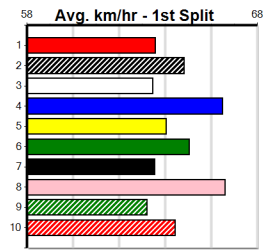

SHIMA SHINE AT STUD

Distance: 460m, Race Type: Grade 5, Total Prizemoney: $2,925
1st: $1,950, 2nd: $600, 3rd: $300, 4th: $75

WHATEVER TESS (8) will appreciate a lack of early speed drawn directly underneath her and looks hard to catch in this class. MEAL TICKET (3) once fully balanced can explode and looks a big danger. HIS SPECIAL (5) is a must for SRM punters.

Watchdog Tips: **8** **3** **5** **2** **Bet:** **Box Trifecta 3,5,8 ($10 for 166.67%)**

1

EAGLES FLY ALONE [5] **Drawn to settle on the speed, must respect.** **$6.00**

BD Dog **Sep-21** Sire: TOMMY SHELBY Dam: FOR THE ALLIANCE Trainer: Leon Lacy (Noble Park)

Owner(s): A Lie

Winning Distances: < 300m (0) 300 - 399m (3) 400 - 499m (1) 500 - 599m (0) 600 - 699m (0) > 700m (0)

Winning Weights: 31.9(1) 32.2(1) 32.4(2)

1st	2nd	3rd	4th	5th	6th	7th	8th					
1st (1)	31.9	350	TRA	R3	04-Mar-24	20.07	19.62	1.5L WINTER CHANA (20.17)	S/33	6.77	$2.70	T3-7
1st (7)	32.2	300	HVL	R3	08-Mar-24	16.93	16.71	0.50L BLACK PINK (16.95)	M/2	3.95	$6.70	T3-6
5th (8)	32.1	400	WGL	R8	14-Mar-24	23.03	22.79	3.5L DREAM ON ALLAN (22.79)	M/45	8.65	$6.70	T3-5
3rd (4)	32.1	400	WGL	R11	19-Mar-24	23.24	22.39	7.00L OUTSMART (22.77)	M/65	8.88	$14.20	5
7th (3)	32.2	450	TRA	R6	25-Mar-24	26.06	25.51	8.00L JIMMY THE PUMPER (25.51)	M/756	6.93	$9.40	5
1st (8)	32.4	400	WGL	R7	30-Mar-24	22.74	22.74	0.50L CRUELLA (22.76)	M/22	8.56	$12.80	X45
3rd (8)	32.5	395	TRA	R5	03-Apr-24	22.61	22.16	2.00L RADEBE (22.48)	M/543	3.85	$17.70	5
4th (3)	32.7	460	WGL	R8	09-Apr-24	26.15	25.60	8.00L HERE COMES BLUE (25.61)	M/644	6.76	$80.70	5H

Last 3 wins NOT included above

1st	2nd	3rd	4th	5th	6th	7th	8th					
1st (3)	32.4	300	HVL	R2	16-Feb-24	17.11	16.72	1.25L LITTLE TOGETHER (17.18)	M/2	3.98	$1.00	T3-M

Box History

Bx	1st	2nd	3rd	4th	5th	6th	7th	8th
1	1							
2								
3	1			1	2	1	1	
4			2	1	1			
5								
6								
7	1	2						
8	1		1		1			

Prize Best Starts Trk/Dts APM: $6195.00 NBT 20-4-2-4 1-0-0-0 4651

2

DR. YANNICK [5] **Been racing in tougher races, keep safe.** **$6.00**

BK Dog **Jan-22** Sire: BERNARDO Dam: SWEET DEMI Trainer: Marcus McMahon (Darriman)

Owner(s): J McMahon

Winning Distances: < 300m (0) 300 - 399m (0) 400 - 499m (4) 500 - 599m (0) 600 - 699m (0) > 700m (0)

Winning Weights: 28.6(1) 28.8(1) 29.2(1) 29.3(1)

4th	5th	6th	7th	8th								
4th (3)	29.0	510	SLE	R4	25-Feb-24	29.30	28.67	4.75L BON ROSE (28.97)	S/344	9.41	$4.00	X67F
1st (2)	29.3	450	TRA	R7	06-Mar-24	25.32	25.08	2.50L TRUE TEMPER (25.48)	M/211	6.59	$2.60	X67
2nd (8)	29.2	350	HVL	R5	10-Mar-24	19.38	18.92	0.25L ASTON SERGIO (19.36)	M/3	6.64	$4.60	5
3rd (2)	29.5	350	HVL	R12	13-Mar-24	19.60	19.43	2.50L WINKING WILLIE (19.43)	M/4	6.62	$3.70	5
1st (3)	29.2	435	SLE	R9	17-Mar-24	24.45	24.32	2.00L AUDACIOUS LIVVY (24.58)	M/111	5.25	$4.70	5
6th (3)	29.7	450	TRA	R6	22-Mar-24	25.40	24.81	8.50L SPOT FOX (24.81)	S/546	6.66	$18.80	X45
5th (7)	29.2	460	WGL	R2	02-Apr-24	26.33	25.54	9.50L WHIPPING IT (25.67)	M/455	6.65	$7.30	RWH
4th (6)	29.1	460	WGL	R6	09-Apr-24	26.20	25.60	4.00L BANDIT BULLET (25.93)	M/344	6.67	$5.80	5H

Last 3 wins NOT included above

1st	2nd	3rd	4th	5th	6th	7th	8th					
1st (4)	28.6	435	SLE	R2	28-Jan-24	24.63	24.22	2.25L OMEGA AUSTIN (24.78)	M/111	5.27	$21.50	M
1st (3)	28.8	435	SLE	R4	11-Feb-24	24.49	24.03	4.25L ABUNDANT LUMENS (24.78)	M/211	5.23	$3.70	7

Box History

Bx	1st	2nd	3rd	4th	5th	6th	7th	8th
1								
2	1		1					
3	2			1		1		
4	1							
5						1		
6				2				
7						1		
8		1					1	

Prize Best Starts Trk/Dts APM: $8655.00 NBT 13-4-1-1 2-0-0-0 6663