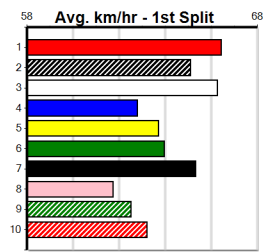

VIATEK

Distance: 460m, Race Type: Grade 5, Total Prizemoney: $2,925
1st: $1,950, 2nd: $600, 3rd: $300, 4th: $75

OUTSMART (1) returns to an inside draw after a series of wide draws and looks the big improver. TOUCH OF CLOVER (3) can set near record type early speeds and looks the likely leader. ROCKIN RHINO (7) is suited out wide and loves this circuit.

Watchdog Tips: 1 3 7 4 Bet: Box Quinella 1,3,7 ($10 for 333.33%)

Form Box Wgt Dist Track Date Time BON Margin 1st/2nd (Time) PIR Checked Comment W/R Split 1 S/P Grade

OUTSMART [5] Finally got an inside draw, hard to beat.
BK Dog Sep-21 Sire: SUPERIOR PANAMA Dam: SHEZ IMPERIOUS
Owner(s): G Black
Trainer: Michael Gibbons (Lara)
Winning Distances: < 300m (0) 300 - 399m (1) 400 - 499m (3) 500 - 599m (0) 600 - 699m (0) > 700m (0)
Winning Weights: 31.0(1) 31.7(1) 31.8(1) 31.9(1)
8 race performance table with columns for rank, weight, sex, breed, date, time, BON, margin, 1st/2nd time, PIR, checked, comment, W/R, split 1, S/P, grade.

$3.50
Box History table with columns Bx, 1st, 2nd, 3rd, 4th, 5th, 6th, 7th, 8th.
Prize Best Starts Trk/Dts APM: $11400.00, FSTD, 35-4-5-5, 0-0-0-0, 6969

PERSUASION [5] *** SCRATCHED ***
RF Bitch Mar-21 Sire: HOOKED ON SCOTCH Dam: SPARKY GIRL
Owner(s): TWENTY YEARS (SYN), G Howell, M Carlstrom, G Beattie, B Melbourne
Trainer: Geoffrey Howell (Pearcedale)
Winning Distances: < 300m (0) 300 - 399m (3) 400 - 499m (3) 500 - 599m (0) 600 - 699m (0) > 700m (0)
Winning Weights: 26.9(1) 27.4(1) 27.5(2) 27.6(1) 28.0(1)
8 race performance table.

$10.00
Box History table.
Prize Best Starts Trk/Dts APM: $14870.00, 25.95(6)-17/1/23, 38-6-5-4, 12-2-2-2, 3502

TOUCH OF CLOVER [5] Explosive early, looks the leader, danger.
BEBD Bitch Feb-21 Sire: BERNARDO Dam: KELSOS TENDERLEE
Owner(s): OUR FAMILY (SYN), B Selleck, D Selleck, J Selleck, H Selleck, J Lindsay, B Lindsay
Trainer: Brian Selleck (Tooradin)
Winning Distances: < 300m (0) 300 - 399m (1) 400 - 499m (3) 500 - 599m (0) 600 - 699m (0) > 700m (0)
Winning Weights: 27.1(1) 27.3(1) 28.4(1) 28.5(1)
8 race performance table.

$3.00
Box History table.
Prize Best Starts Trk/Dts APM: $12120.00, 25.89(2)-24/2/24, 23-4-8-1, 6-1-3-0, 4181

GRANT'S TREASURE (NSW)[F Dog Jan-20 Sire: BEAST UNLEASHED Dam: IRMA ADELINE
Owner(s): C Treasure
Trainer: Craig Treasure (Moe)
Winning Distances: < 300m (0) 300 - 399m (3) 400 - 499m (2) 500 - 599m (0) 600 - 699m (0) > 700m (0)
Winning Weights: 33.0(1) 33.8(1) 34.8(1) 35.5(1) 35.6(1)
8 race performance table.

$12.00
Box History table.
Prize Best Starts Trk/Dts APM: $18042.77, 26.33(4)-29/9/22, 81-5-12-11, 22-1-4-4, 3031

SAM'S MULLET [5] Reliable beginner but may not cross here, risky.
WBK Dog Oct-21 Sire: FERNANDO BALE Dam: JEBRYNAH GREEN
Owner(s): SAUNDERS CLAN (SYN), D Saunders, B Saunders, W Saunders, G Saunders
Trainer: Darrell Saunders (Somerville)
Winning Distances: < 300m (0) 300 - 399m (0) 400 - 499m (2) 500 - 599m (1) 600 - 699m (0) > 700m (0)
Winning Weights: 28.9(1) 29.7(1) 30.4(1)
8 race performance table.

$14.00
Box History table.
Prize Best Starts Trk/Dts APM: $5845.00, 26.18(1)-21/3/24, 22-3-2-2, 7-1-1-1, 2826

1

2

3

4

5