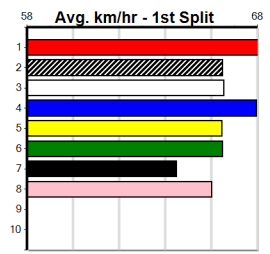

PHOTO MAN AT STUD

Distance: 400m, Race Type: Free For All, Total Prizemoney: $3,360
1st: $2,250, 2nd: $690, 3rd: $345, 4th: $75

VICTA TARA (4) is one of the best provincial sprinters in the sport and should have a titanic battle with the in form and very speedy WRONG BIAS (1) in the initial stages. BANJO ONE STRING (7) can place.

Watchdog Tips: 4 1 7 6 Bet: Box Quinella 1,4,7 ($10 for 333.33%)

Table with columns: Form Box, Wgt, Dist, Track, Date, Time, BON, Margin, 1st/2nd (Time), PIR, Checked, Comment, W/R, Split 1, S/P, Grade

WRONG BIAS [1] Fast beginner, wide runner in 2 helps, danger. $3.60
Owner(s): A Connell
Winning Distances: < 300m (0) 300 - 399m (4) 400 - 499m (10) 500 - 599m (0) 600 - 699m (0) > 700m (0)
Winning Weights: 28.6(3) 28.8(4) 28.9(3) 29.0(2) 29.2(1) 29.6(1)

Box History table for WRONG BIAS [1]
Bx 1st 2nd 3rd 4th 5th 6th 7th 8th
1 4 1 1 1 1 1 1
2 2 4 2 1 1 1 1
3 3 1 1 1 1 1 1
4 4 1 1 1 1 1 1
5 1 1 1 1 1 1 1
6 1 1 1 1 1 1 1
7 1 1 1 1 1 1 1
8 2 1 1 1 1 1 1
Prize Best $47685.00
Starts 22.39(2)-30/1/24
Trk/Dts 40-14-11-5
APM 11-6-1-2 23762

LITTLE EDWARD [3] Likes too move off, tough ask in this class. $41.00
Owner(s): A Gringhuis
Winning Distances: < 300m (0) 300 - 399m (2) 400 - 499m (9) 500 - 599m (0) 600 - 699m (0) > 700m (0)
Winning Weights: 34.9(1) 35.0(1) 35.1(1) 35.2(2) 35.3(1) 35.5(1) 35.6(1) 35.7(1) 35.8(1) 36.1(1)

Box History table for LITTLE EDWARD [3]
Bx 1st 2nd 3rd 4th 5th 6th 7th 8th
1 3 2 1 2 2 1 1
2 1 2 1 2 1 1 1
3 1 2 1 2 2 2 1
4 1 2 1 3 1 1 1
5 1 2 1 1 2 2 1
6 1 1 1 1 1 1 1
7 2 1 2 1 1 1 1
8 2 3 1 1 1 1 1
Prize Best $33458.57
Starts 22.67(8)-5/10/23
Trk/Dts 61-11-10-8
APM 28-6-5-5 9293

GALLOPING JIMMY [4] Front runner, may not lead tonight, risky. $26.00
Owner(s): R Conway
Winning Distances: < 300m (0) 300 - 399m (2) 400 - 499m (4) 500 - 599m (0) 600 - 699m (0) > 700m (0)
Winning Weights: 30.8(1) 31.3(1) 31.4(2) 31.8(2)

Box History table for GALLOPING JIMMY [4]
Bx 1st 2nd 3rd 4th 5th 6th 7th 8th
1 2 2 1 1 1 1 1
2 2 1 1 1 1 1 1
3 1 1 1 1 1 1 1
4 1 1 1 1 1 1 1
5 2 1 1 1 1 1 1
6 2 1 1 1 1 1 1
7 1 1 1 1 1 1 1
8 1 1 1 1 1 1 1
Prize Best $16110.00
Starts 22.49(2)-20/2/24
Trk/Dts 22-6-4-4
APM 7-3-1-2 11159

VICTA TARA (SA)[3] One of the best country sprinters racing, go close $1.80
Owner(s): My Four Girls (SYN), S Schadow, C Hondow, K Braun, R Schadow
Winning Distances: < 300m (0) 300 - 399m (11) 400 - 499m (10) 500 - 599m (3) 600 - 699m (0) > 700m (0)
Winning Weights: 28.2(2) 28.3(1) 28.4(2) 28.5(2) 28.6(1) 28.7(1) 28.8(3) 29.1(4) 29.2(2) 29.3(3) 29.4(1) 29.5(1) 29.7(1)

Box History table for VICTA TARA (SA)[3]
Bx 1st 2nd 3rd 4th 5th 6th 7th 8th
1 1 2 1 1 1 1 1
2 4 2 1 1 1 1 1
3 5 1 1 1 1 1 1
4 2 1 1 1 1 1 1
5 2 1 1 1 1 1 1
6 4 1 1 1 1 1 1
7 3 2 1 1 1 1 1
8 3 1 1 1 1 1 1
Prize Best $64100.00
Starts 22.40(6)-11/1/23
Trk/Dts 35-24-5-2
APM 2-2-0-0 29736

MY NEO [2] *** SCRATCHED *** $6.50
Owner(s): R Neocleous
Winning Distances: < 300m (0) 300 - 399m (2) 400 - 499m (16) 500 - 599m (15) 600 - 699m (0) > 700m (0)
Winning Weights: 29.6(2) 29.7(2) 29.8(2) 29.9(4) 30.0(5) 30.1(4) 30.2(4) 30.3(5) 30.4(3) 30.5(1) 30.7(1)

Box History table for MY NEO [2]
Bx 1st 2nd 3rd 4th 5th 6th 7th 8th
1 10 4 2 2 2 1 1
2 2 4 3 2 1 1 1
3 1 2 2 1 1 1 1
4 2 1 3 2 1 1 1
5 7 5 3 1 1 1 1
6 4 1 3 1 1 1 1
7 4 2 2 2 1 1 1
8 4 1 4 1 2 2 2
Prize Best $180290.00
Starts 22.51(1)-2/4/22
Trk/Dts 99-33-19-22
APM 9-4-2-2 24689