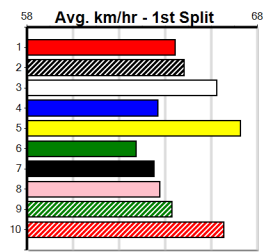

SPORTSBET GREEN TICKS

Distance: 400m, Race Type: Grade 5, Total Prizemoney: $2,925
1st: $1,950, 2nd: $600, 3rd: $300, 4th: $75

Race jam packed with early speed so edge goes with inside division. BORBON BARRELS (3) can get a nice sit early behind likely leader CHER'S HAND (2) whilst TAHONTA (4) and JONATHAN'S DREAM (1) can settle on the speed and be prominent.

Watchdog Tips: **3** **4** **1** **2** **Bet:** **Box Trifecta 1,2,3,4 ($10 for 41.67%)**

1

JONATHAN'S DREAM [5] **Drawn to race on the speed, major player.** **$6.00**

BKW Dog Dec-21 Sire: MY REDEEMER Dam: AVA'S DREAM
Owner(s): A Gringhuis Trainer: Arend Gringhuis (Ripplebrook)

Winning Distances: < 300m (0) 300 - 399m (3) 400 - 499m (1) 500 - 599m (0) 600 - 699m (0) > 700m (0)

Winning Weights: 33.1(1) 33.2(1) 33.6(1) 34.0(1)

2nd	3rd	4th	5th	6th	7th	8th	
(4) 33.2 400 WGL R9 10-Feb-24 22.78 22.63 2.00L GALLOPING JIMMY (22.65) M/32 . . . . . 8.62 $3.10 RW	(8) 33.2 395 TRA R3 16-Feb-24 22.28 21.99 5.00L YOU'RE IN LUCK (22.61) M/521 . . . . . 3.74 $1.80 5	(4) 33.6 350 TRA R11 21-Feb-24 20.47 19.68 11.00 MYALL RAY (19.74) M/67 . . . . . 6.73 $15.10 5	(8) 33.8 300 HVL R12 05-Mar-24 16.76 16.48 2.25L BUMPY'S DAD ROY (16.61) M/4 . . . . . 4.00 $2.70 5	(6) 33.6 350 TRA R11 08-Mar-24 20.04 19.71 4.75L TOOTSIE (19.71) M/65 . . . . . 6.69 $10.70 5	(8) 33.5 400 WGL R10 15-Mar-24 23.28 22.84 5.50L AXEDALE PIRATE (22.92) S/55 . . . . . 8.71 $3.30 5	(6) 33.3 460 WGL R8 19-Mar-24 26.35 25.90 4.75L EARLY BOY (26.02) M/567 . . . . . 6.67 $69.10 X45	(8) 33.2 460 WGL R7 25-Mar-24 26.03 25.40 9.00L WHIPPING IT (25.40) M/323 . . . . . 6.61 $9.50 5

Last 3 wins NOT included above

1st (6) 33.1 350 HVL R2 12-Nov-23 19.74 19.21 2.50L SLIGHTLY SISSY (19.91) M/1 . . . . . 6.67 $1.50 M
1st (2) 33.6 350 HVL R5 24-Nov-23 19.61 19.37 1.25L HOWFEN BUG (19.70) M/1 . . . . . 6.64 $1.90 T3-7
1st (1) 34.0 400 WGL R11 01-Feb-24 22.58 22.58 6.00L LITTLE VENICE (22.98) Q/11 . . . . . 8.35 $1.60 T3-6

Box History

Bx	1st	2nd	3rd	4th	5th	6th	7th	8th
1	1	1						
2	1							
3			1				1	
4		2	2	1		1	2	
5					1			1
6	1		4	1		2		
7		1						
8	1	1	3			2	1	

Prize Best Starts Trk/Dts APM: $10780.00, 22.58(1)-1/2/24, 32-4-4-10, 14-1-3-5, 5826