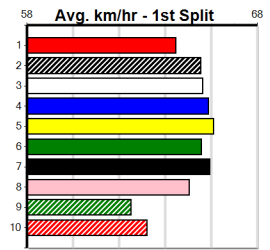

PAUA OF BUDDY AT STUD

Distance: 460m, Race Type: Mixed 4/5, Total Prizemoney: $3,360
1st: $2,250, 2nd: $690, 3rd: $345, 4th: $75

MOTION SENSOR (6) has an elite engine once he gets into full stride and with any luck early should be in the finish. DAINTREE DAMAGE (7) is racing in special form, place for sure. BLACK VIPER (1) should be value from the inside draw.

Watchdog Tips: 6 7 1 8 Bet: Win 6

Form Box Wgt Dist Track Date Time BON Margin 1st/2nd (Time) PIR Checked Comment W/R Split 1 S/P Grade
BLACK VIPER [4] Loves an inside draw, better than form, improver. $5.00
Owner(s): D Peckham
Sire: ASTON DEE BEE Dam: LADY PANDORA
Trainer: Matthew Clark (Briagolong)
Winning Distances: < 300m (0) 300 - 399m (1) 400 - 499m (8) 500 - 599m (1) 600 - 699m (0) > 700m (0)
Winning Weights: 32.7(1) 33.0(1) 33.1(1) 33.4(1) 33.5(3) 33.6(2) 33.9(1)
1st (4) 33.5 500 TRA R8 09-Feb-24 27.63 27.63 2.50L TWO BOO HOOK (27.79) M/111 . . . 9.01 $2.50 5
3rd (4) 33.8 515 SAP R11 18-Feb-24 30.34 29.35 15.00 DRAGON INN (29.35) Q/2223 . . . 5.15 $7.30 X45
1st (2) 33.9 455 MBR R3 23-Feb-24 25.84 25.84 0.25L VICTORY CLUB (25.86) 0 . . . SAMP 8.13 $1.60 5
7th (3) 33.7 435 SLE R10 03-Mar-24 24.95 24.41 4.50L MINOLI MAGIC (24.65) S/777 . . . 5.67 $3.60 X45
2nd (5) 33.7 455 MBR R7 12-Mar-24 25.91 25.51 3.5L FEDERAL FLASH (25.66) . . . 8.23 $3.80 SH
2nd (3) 33.8 485 HOR R8 19-Mar-24 27.31 27.14 2.50L ANOTHER HOUDINI (27.14) M/222 . . . 6.63 $8.30 X45
4th (4) 33.5 515 SAP R8 24-Mar-24 29.93 29.45 7.00L DIVINE NATURE (29.45) M/3234 . . . 5.19 $16.60 X45
7th (5) 33.0 435 SLE R6 31-Mar-24 25.13 24.45 9.50L MYALL RAY (24.47) M/567 . . . 5.40 $10.40 X45
Last 3 wins NOT included above
1st (1) 33.4 450 TRA R4 24-Nov-23 24.90 24.90 1.00L WINKING WILLIE (24.96) M/222 . . . 0.05 $2.30 RWF
1st (6) 33.1 460 WGL R8 12-Dec-23 26.11 25.67 0.50L HERB (26.14) Q/222 . . . SW 6.54 $2.40 X45
1st (6) 33.5 450 TRA R4 19-Jan-24 25.20 24.68 0.25L IKE BALE (25.21) M/542 . . . SW 6.68 $2.20 SH

FLEX FOR ME [5] *** SCRATCHED *** $16.00
Owner(s): BLUE'S BOMBER'S (SYN), G Mclachlan, J Male
Sire: SHIMA SHINE Dam: ABSOLUTE RUBY
Trainer: Gregory Mclachlan (Cranbourne)
Winning Distances: < 300m (0) 300 - 399m (3) 400 - 499m (2) 500 - 599m (0) 600 - 699m (0) > 700m (0)
Winning Weights: 32.3(1) 32.7(2) 32.9(1) 33.0(1)
2nd (2) 32.5 395 TRA R4 09-Feb-24 22.52 22.05 0.75L MOVE AWAY (22.47) S/863 . . . 3.92 $5.00 X45
1st (1) 32.7 395 TRA R9 16-Feb-24 22.20 21.99 1.25L PRUE EXCESS (22.28) M/332 . . . 3.84 $2.60 5
2nd (1) 32.7 395 TRA R6 21-Feb-24 22.00 21.77 3.5L IRVING BALE (21.77) M/333 . . . 3.78 $4.60 X45
5th (5) 33.2 450 TRA R6 28-Feb-24 25.55 24.78 8.50L OMEGA BOWIE (24.97) M/675 . . . 6.80 $12.40 X45
2nd (6) 32.6 350 HVL R9 05-Mar-24 19.54 19.19 1.25L CONROY (19.46) M/3 . . . SW 6.69 $4.60 X45
6th (1) 32.0 350 HVL R11 13-Mar-24 19.67 19.43 2.50L SONIC DIESEL (19.50) M/4 . . . 6.62 $9.80 X45
5th (3) 31.9 450 SHP R7 23-Mar-24 25.58 24.66 5.50L TOMMY TEQUILA (25.21) M/776 . . . 6.70 $18.30 X45
3rd (8) 32.4 460 WGL R8 09-Apr-24 25.79 25.60 2.75L HERE COMES BLUE (25.61) M/432 . . . 6.71 $16.80 5H
Last 3 wins NOT included above
1st (2) 33.0 300 HVL R9 01-Nov-23 17.02 16.92 0.75L BOURBON BARRELS (17.07) M/5 . . . SW 3.96 $3.00 7
1st (4) 32.9 395 TRA R3 10-Nov-23 22.14 21.96 3.00L AUSSIE SUPREME (22.34) M/211 . . . 3.82 $2.40 X67
1st (7) 32.7 400 WGL R9 14-Nov-23 22.79 22.49 1.75L SANDY TAUPE (22.91) M/22 . . . 8.42 $2.60 X67