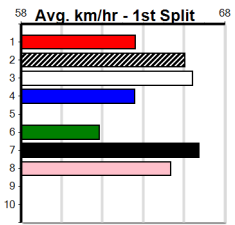

TUDOR ELECTRICAL GDR

Distance: 660m, Race Type: Grade 5, Total Prizemoney: \$5,940
1st: \$4,040, 2nd: \$1,215, 3rd: \$610, 4th: \$75

8

9:21PM

(VIC time)

ADZUKI MONELLA (4) has been racing well in stronger company of late and he should get a fairly cheap lead. STELLA GIRL (3) relies on luck but she can unwind a monster finish. EMERLEY ZOE (2) just needs an ounce of luck early on.