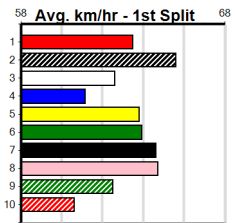

SOUTHERN SHEETMETAL

Distance: 450m, Race Type: Mixed 6/7, Total Prizemoney: \$2,925
1st: \$1,950, 2nd: \$600, 3rd: \$300, 4th: \$75

9

9:45PM

(VIC time)

TALCOTT BALE (6) sizzled early in his top debut win here and he will appreciate the slight rise in distance. I'M BOSSY (7) was a gutsy 26.21 Warragul winner last time and he will get a nice cart across early. ZIPPING KENDRICK (3) just needs luck