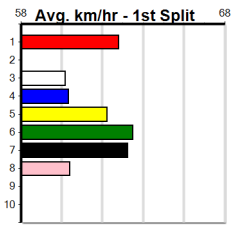

A1 SIGNAGE

Distance: 450m, Race Type: Maiden, Total Prizemoney: $2,535
1st: $1,680, 2nd: $520, 3rd: $260, 4th: $75

2

7:17PM
(VIC time)

CABAO MARBLE (8) is far better than her form indicates and she will get plenty of room early on. ENZO ENVY (7) can show early speed and he is suited back to this distance range. REV MICHAEL (3) can charge to the line.

Watchdog Tips: **8** **7** **3** **2** **Bet:** **Win 8**