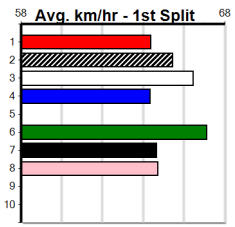

TOWN & COUNTRY LINE MARKING

Distance: 390m, Race Type: Mixed 4/5, Total Prizemoney: \$3,360
1st: \$2,250, 2nd: \$690, 3rd: \$345, 4th: \$75

11

10:23PM
(VIC time)

ASTON ZOOM (6) will appreciate the empty draw inside and she is armed with a dynamic turn of foot. SPRING AMMO (8) is a prolific winner and he will pressure the six for most of the journey. MYRNIONG STITCH (2) is showing plenty of promise.