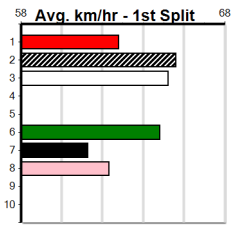

Ballarat

SJC CONCRETING

Distance: 390m, Race Type: Mixed 6/7, Total Prizemoney: $2,925
1st: $1,950, 2nd: $600, 3rd: $300, 4th: $75

3

7:40PM
(VIC time)

The run to the first bend is crucial and the speedy SHE'S RELOADED (3) who is near faultless at box rise should win the race to the first turn. LAMIA LUCIA (4) was brilliant on debut at Mt Gambier and she will follow the three across initially.

Watchdog Tips: **3** **4** **1** **2** **Bet:** **Win 3**