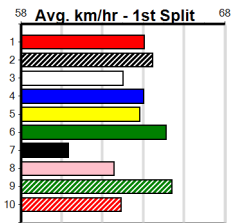

SPORTSBET MAKE IT LOOK EASY

Distance: 450m, Race Type: Grade 5 T3, Total Prizemoney: $1,530
1st: $1,000, 2nd: $320, 3rd: $160, 4th: $50

8

1:54PM

(VIC time)

BAROOGA PETE (7) has been racing well prior to his spell and could be the one to beat first up. DETINI REBEL (3) has plenty of talent and has the early speed to be prominent throughout. HOT SHUFFLE (1) can challenge as well.

Watchdog Tips:

7

3

1

2

Bet:

Win 7