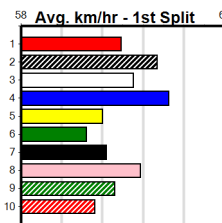

RICH RIVER GOLF CLUB

Distance: 450m, Race Type: Grade 5 T3, Total Prizemoney: \$1,530
 1st: \$1,000, 2nd: \$320, 3rd: \$160, 4th: \$50

6

1:19PM

(VIC time)

FRANK GRIMES (3) WILL find this a bit easier than his recent outings and should be hard to beat.
 CAB FARE HOME (7) has shown enough talent for this of late and can challenge. FIRING CHIEF (5)
 has claims as well.