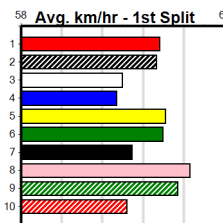

CKH PAINTING

Distance: 390m, Race Type: Grade 5 T3, Total Prizemoney: $1,530
1st: $1,000, 2nd: $320, 3rd: $160, 4th: $50

MARKET MOVES (8) has the speed to race on the arm from the outset and could prove hard to catch. SIMPLY AWESOME (5) has the speed to overcome his tricky draw and can challenge. BEAR LEE CRIME (6) has talent as well.

Watchdog Tips: **8** **5** **6** **2** **Bet:** **Win 8**