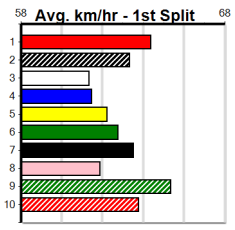

SHEPP CITY FENCING

Distance: 390m, Race Type: Tier 3 - Grade 6, Total Prizemoney: \$1,530
1st: \$1,000, 2nd: \$320, 3rd: \$160, 4th: \$50

11

2:49PM

(VIC time)

MAGIC MOON CHILD (1) is resuming from a break in this but she may prove too classy fro the gun draw for her rivals. SINGLE FLICKER (2) is also resuming but has the talent to challenge. SHE IS SCARLET (5) has claims as well.