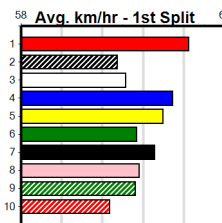

12
3:04PM
(VIC time)

SPORTSBET BS RESPONSIBLY

Distance: 390m, Race Type: Grade 5 T3, Total Prizemoney: $1,530
1st: $1,000, 2nd: $320, 3rd: $160, 4th: $50

OUR RASCAL (7) can show good early speed in his races and he could be hard to reel in if he can find the arm fresh. REDSHIFT TANGO (1) can race on the speed from the outset and can challenge. WHAT A SPIRIT (5) has claims as well.

Watchdog Tips: **7** **1** **5** **2** **Bet:** **Win 7**