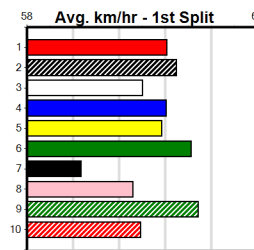

Distance: 450m, Race Type: Grade 5 T3, Total Prizemoney: $1,530
1st: $1,000, 2nd: $320, 3rd: $160, 4th: $50

BAROOGA PETE (7) has been racing well prior to his spell and could be the one to beat first up.
DETINI REBEL (3) has plenty of talent and has the early speed to be prominent throughout. HOT SHUFFLE (1) can challenge as well.

Watchdog Tips: **7** **3** **1** **2** **Bet:** Win 7

1
HOT SHUFFLE [5] Comes into calculations from this draw. **$4.20**
DKBD Dog Mar-21 Sire: FERNANDO BALE Dam: KASREYN Trainer: Amanda Scott (Knowsley)
Owner(s): SCOTLAND (SYN), D Ireland, C Scott, A Scott, D Scott
Winning Distances: < 300m (0) 300 - 399m (0) 400 - 499m (3) 500 - 599m (0) 600 - 699m (0) > 700m (0)
Winning Weights: 33.5(1) 33.6(1) 33.7(1)
2nd (7) 34.0 515 SAP R7 28-Jan-24 29.99 29.61 2.75L JOHNNY COOL (29.81) M/3322 . . . 5.24 $5.30 5
3rd (8) 33.7 515 SAP R10 04-Feb-24 29.95 29.33 6.50L LAKEVIEW ALLY (29.50) M/4433 . . . 5.26 $12.90 5
6th (1) 33.7 525 MEP R7 07-Feb-24 30.90 30.10 7.50L BREAKDOWN (30.38) M/7555 . . . 5.34 $4.20 5
4th (6) 33.7 515 SAP R11 11-Feb-24 30.19 29.43 9.00L PATCH YOU LATER (29.57) M/6555 . . . 5.34 $16.10 5
2nd (5) 33.2 525 MEP R11 21-Feb-24 30.60 30.19 3.5L RECALIBRATE (30.37) S/5332 . . . 5.26 $3.60 T3-5
5th (6) 32.7 515 SAP R12 25-Feb-24 30.60 29.46 8.50L LALA QUICK (30.02) M/5655 . . . 5.29 $4.00 5
5th (5) 33.4 515 SAP R3 10-Mar-24 30.71 29.77 12.00 URANA ZOOM (29.90) M/3544 . . . 5.23 $5.20 T3-5H
3rd (6) 33.3 425 BEN R4 10-Apr-24 24.78 24.18 7.50L RIPPER RILEY (24.29) M/343 . . . 6.69 $23.30 T3-5
Last 3 wins NOT included above
1st (5) 33.6 450 SHP R2 15-Jul-23 25.50 25.30 2.75L DESTINI PALADIN (25.69) M/211 . . . 6.73 $2.20 M
1st (4) 33.5 425 BEN R4 15-Nov-23 24.11 24.11 1.5L CORNHILL HUSTLER (24.21) M/211 . . . 6.67 $1.70 7
1st (3) 33.7 450 SHP R7 18-Jan-24 25.71 25.71 1.00L SHAE SHAE CABANG (25.77) M/211 . . . 6.73 $3.40 T3-RW
Box History
Bx 1st 2nd 3rd 4th 5th 6th 7th 8th
1 1 1 1 1 1 1 1
2 1 1 1 1 1 1 1
3 1 2 1 1 2 1 1
4 1 1 1 1 1 1 1
5 1 1 1 1 1 1 1
6 1 2 1 1 1 1 1
7 1 1 1 2 1 2 1
8 1 1 2 1 1 1 1
Prize Best $8980.00
Starts 25.50(5)-15/7/23
Trk/Dts 29-3-6-6
APM 10-2-2-2 3706