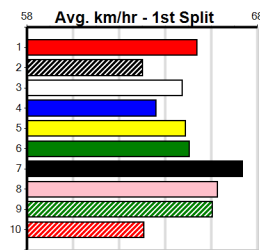

TOP CAT VIDEO

Distance: 390m, Race Type: Grade 5 T3, Total Prizemoney: $1,530
1st: $1,000, 2nd: $320, 3rd: $160, 4th: $50

PRESS START (6) can race on the speed from box rise and looks like the one to beat. FOXY FAUN (8) can show good early speed in her races and could be prominent throughout. FOUND A SPOT (5) has claims as well.

Watchdog Tips: 6 8 5 1 **Bet:** Win 6

1

TRUVY BALE (NSW)[5] Comes into calculations from this draw. **$5.00**

BK Dog Sep-21 Sire: JARVIS BALE Dam: DAITHY ALLEN

Owner(s): GREEN LIGHT RACING (SYN), J Hamilton, P Gurung

Trainer: Ian Beattie (Laceby)

Winning Distances: < 300m (0) 300 - 399m (2) 400 - 499m (2) 500 - 599m (0) 600 - 699m (0) > 700m (0)

Winning Weights: 34.2(1) 34.3(1) 34.7(1) 35.0(1)

3rd	7th	3rd	8th	3rd	1st	4th	4th
(3) 33.9 390 SHP R2 26-Feb-24 22.97 21.99 3.75L RAGING CABLE (22.72) Q/33 . . . . . 8.79 $2.00 5	(5) 34.1 450 SHP R6 29-Feb-24 26.04 25.17 5.50L DESTINI REBEL (25.67) M/545 . . . . . 6.82 $2.90 5	(2) 34.2 450 SHP R8 07-Mar-24 25.83 25.53 4.50L RIVER KING (25.53) M/344 . . . . . 6.69 $4.00 T3-5	(1) 34.3 350 HVL R8 15-Mar-24 19.92 19.53 5.50L CRUELLA (19.55) M/8 . . . . . 6.85 $3.40 T3-5	(7) 34.3 425 BEN R7 26-Mar-24 24.40 23.91 6.50L BUCK SHINES (23.95) M/444 . . . . . 6.72 $4.70 5H	(7) 34.2 450 SHP R7 04-Apr-24 25.70 25.47 1.5L PERFECT TREASURE (25.80) M/222 . . . . . 6.75 $1.70 T3-5	(8) 34.0 450 SHP R5 08-Apr-24 25.84 25.12 5.50L GEORGE MCFLY (25.48) M/354 . . . . . 6.78 $8.50 5	(4) 34.0 390 SHP R5 15-Apr-24 22.79 21.75 8.00L IMMERSIVE (22.24) Q/34 . . . . . 8.61 $6.60 5

Last 3 wins NOT included above

1st (4) 34.3 385 SHP R1 04-Sep-23 21.91 21.62 3.75L ASTON PING (22.16) Q/11 . . . . . 8.23 $4.40 M	1st (3) 34.7 350 TRA R3 13-Nov-23 20.07 19.71 0.75L HAY RILEY (20.10) M/23 . . . . . 6.78 $1.30 T3-7	1st (3) 35.0 400 GEL R9 15-Dec-23 22.56 22.36 4.25L FIERY DUEL (22.85) Q/11 . . . . . 8.36 $3.50 X67

Box History

Bx	1st	2nd	3rd	4th	5th	6th	7th	8th
1								1
2			2	2	1			
3	2							
4	1			1		1		
5			2		1		1	
6								
7	1		1		1			1
8		2	1	1				

Prize Best Starts Trk/Dts APM

$10785.00 NBT 25-4-2-8 3-0-0-1 5485