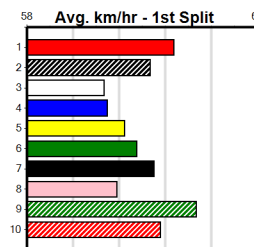

SHEPP CITY FENCING

Distance: 390m, Race Type: Tier 3 - Grade 6, Total Prizemoney: $1,530
1st: $1,000, 2nd: $320, 3rd: $160, 4th: $50

MAGIC MOON CHILD (1) is resuming from a break in this but she may prove too classy fro the gun draw for her rivals. SINGLE FLICKER (2) is also resuming but has the talent to challenge. SHE IS SCARLET (5) has claims as well.

Watchdog Tips: 1 2 5 8 **Bet:** Win 1

Form Box	Wgt	Dist	Track	Date	Time	BON	Margin	1st/2nd (Time)	PIR	Checked	Comment	W/R	Split 1	S/P	Grade	
1	MAGIC MOON CHILD [6] Resuming, can race on the speed, one to beat. $5.50															
	WBK		Bitch		Jun-21		Sire: FERNANDO BALE		Dam: MAGIC MOON DUST		Trainer: Glenn Bahen (Broadford)					
	Owner(s): C O'brien															
	Winning Distances: < 300m (0) 300 - 399m (2) 400 - 499m (0) 500 - 599m (0) 600 - 699m (0) > 700m (0)															
	Winning Weights: 28.2(1) 28.5(1)															
	5th (4)	28.2	450	SHP	R7	04-Jan-24	26.15	25.20	14.00 MADAME ZSA ZSA (25.20)	M/244				6.68	$4.10	T3-6
	3rd (1)	28.4	300	HVL	R12	17-Jan-24	17.18	16.63	2.25L ROCK THE MARJEN (17.03)	M/1				3.96	$2.00	6G
	3rd (1)	28.0	300	HVL	R3	21-Jan-24	17.06	16.57	1.75L ELK (16.94)	M/2				3.91	$4.60	X67
	6th (6)	27.9	300	HVL	R1	28-Jan-24	17.12	16.50	2.25L DR. HAROLD (16.98)	M/1				3.86	$12.80	X67
	7th (3)	27.9	425	BEN	R10	16-Feb-24	24.65	23.57	11.00 SANDY TAUPE (23.90)	M/767				6.78	$44.10	6G
3rd (8)	27.9	350	HVL	R5	21-Feb-24	19.73	19.38	2.00L DA VINCI (19.60)	Q/1				6.60	$5.60	6G	
5th (7)	28.1	350	HVL	R8	27-Feb-24	19.78	19.21	5.00L DR. BENEDICT (19.45)	M/4				6.70	$10.30	6G	
5th (6)	28.0	350	HVL	R9	01-Mar-24	19.91	19.32	8.50L ASTON ANGELO (19.33)	M/6				6.82	$3.60	T3-RW	
Last 3 wins NOT included above																
1st (2)	28.5	300	HVL	R2	10-Nov-23	16.89	16.66	0.75L KEVIN GO EASY (16.93)	M/2		SW		3.92	$1.30	T3-M	
1st (7)	28.2	300	HVL	R9	13-Dec-23	16.85	16.63	3.00L SON OF CECIL (17.05)	M/6				3.96	$2.40	7	

Box History								
Bx	1st	2nd	3rd	4th	5th	6th	7th	8th
1								
2	1	1						
3							2	
4					1			1
5								1
6					1	1	1	
7	1	1			2			
8		2	1					1
Prize Best	$6200.00							
Starts	NBT							
Trk/Dts	24-2-5-3							
APM	1-0-0-0							
	2406							

2	SINGLE FLICKER [6] Resuming, plenty of talent, major player. $3.60															
	RBD		Dog		Aug-21		Sire: HARD STYLE RICO		Dam: FAUN FLAME		Trainer: Carol Jackson (Neilborough)					
	Owner(s): Big Three (SYN), M Dennis, B Wright, M Bolger															
	Winning Distances: < 300m (0) 300 - 399m (2) 400 - 499m (0) 500 - 599m (0) 600 - 699m (0) > 700m (0)															
	Winning Weights: 35.6(2)															
	2nd (7)	36.3	390	BAL	R1	30-Sep-23	22.65	22.04	4.25L LUCKY LUIZ (22.36)	S/43				8.73	$8.30	M
	1st (5)	35.6	390	SHP	R1	05-Oct-23	22.69	22.55	1.5L NELLIE ZOOM (22.79)	M/11				8.60	$7.70	T3-M
	1st (6)	35.6	390	WBL	R3	09-Oct-23	22.51	22.26	2.50L ESKIMO SUGAR (22.68)	S/11				8.71	$3.20	7
	3rd (3)	35.8	390	BAL	R10	16-Oct-23	22.78	22.37	3.75L SET TO JET (22.52)	M/43				8.75	$5.30	T3-RW
	2nd (7)	35.8	350	HVL	R5	20-Oct-23	19.68	19.51	1.25L CRACKERJACK MAXY	M/4				6.67	$3.60	T3-6
2nd (7)	35.5	300	HVL	R10	22-Dec-23	17.13	16.86	2.00L WICKET MAIDEN (16.99)	S/6		SW		4.03	$3.10	T3-6	
7th (1)	35.5	410	HOR	R4	26-Dec-23	23.91	22.90	15.00 ASTON NERO (22.93)	M/46				10.44	$29.40	6G	
8th (5)	36.0	350	HVL	R5	29-Dec-23	20.47	19.35	12.00 AT THE LOFT (19.65)	S/8		V10		7.19	$4.20	T3-6	
Last 3 wins NOT included above																

Box History								
Bx	1st	2nd	3rd	4th	5th	6th	7th	8th
1								1
2								
3			1					
4				1				
5	1					1		1
6	1		1					
7		3			1			
8								
Prize Best	$4090.00							
Starts	22.69(5)-5/10/23							
Trk/Dts	12-2-3-2							
APM	1-1-0-0							
	1010