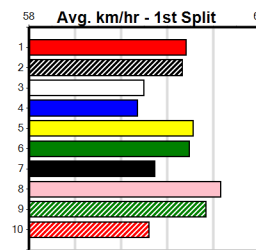

4
12:44PM

(VIC time)

Distance: 390m, Race Type: Grade 5 T3, Total Prizemoney: $1,530
1st: $1,000, 2nd: $320, 3rd: $160, 4th: $50

MARKET MOVES (8) has the speed to race on the arm from the outset and could prove hard to catch. SIMPLY AWESOME (5) has the speed to overcome his tricky draw and can challenge. BEAR LEE CRIME (6) has talent as well.

Watchdog Tips: **8** **5** **6** **2** **Bet:** **Win 8**

1

IMPRESS SIMBA (NSW)[5] **Has enough talent, cannot dismiss.** **$7.00**

RBD Dog Jun-21 Sire: FERNANDO BALE Dam: MEPUNGA FRANKIE

Owner(s): T Meyer Trainer: Terry Meyer (Girgarre)

Winning Distances: < 300m (0) 300 - 399m (5) 400 - 499m (0) 500 - 599m (0) 600 - 699m (0) > 700m (0)

Winning Weights: 31.9(1) 32.2(1) 32.3(1) 32.4(1) 32.5(1)

1st	2nd	3rd	4th	5th	6th	7th	8th
1st (3) 32.5 390 SHP R11 18-Jan-24 22.57 22.46 1.5L REDLEG BULL ANT (22.66) M/52 . . . . . 8.67 $5.60 T3-5	5th (1) 32.5 390 SHP R11 25-Jan-24 22.87 22.27 9.00L RIOT AS ONE (22.27) M/76 . . . . . SW . 8.74 $3.00 5	4th (5) 31.7 500 BEN R7 31-Jan-24 28.73 28.48 3.75L LALA TURBO (28.48) M/444 . . . . . 6.70 $20.00 5	3rd (7) 31.8 450 SHP R8 08-Feb-24 25.92 25.34 1.5L MIST FRED (25.83) S/733 . . . . . 6.90 $5.00 5	2nd (7) 31.8 450 SHP R6 15-Feb-24 25.85 25.58 0.10L MY BRO JILL (25.85) M/413 . . . . . 6.79 $4.30 5	3rd (5) 31.7 450 SHP R7 22-Feb-24 25.95 25.54 4.00L KINGSVILLE FLYER (25.67) M/334 . . . . . 6.89 $8.00 T3-5	5th (4) 31.9 450 SHP R6 29-Feb-24 25.96 25.17 4.25L DESTINI REBEL (25.67) M/666 . . . . . V10 . 6.84 $13.70 5	4th (7) 32.3 390 SHP R10 21-Mar-24 22.76 22.23 4.00L MARKET BLUE (22.49) M/34 . . . . . 8.85 $12.50 T3-5

Last 3 wins NOT included above

1st (6) 32.2 350 HVL R6 12-Jul-23 19.68 19.30 1.75L PLEASE THANKS (19.80) M/3 . . . . . 6.66 $11.40 7
1st (2) 32.3 350 HVL R9 21-Jul-23 19.89 19.38 2.25L FERNANDO LAKE (20.04) M/1 . . . . . 6.73 $1.70 T3-6
1st (8) 32.4 350 HVL R8 28-Jul-23 19.50 19.48 1.5L VICTORY INDI (19.61) M/1 . . . . . SW . 6.57 $5.50 T3-5

Box History

Bx	1st	2nd	3rd	4th	5th	6th	7th	8th
1					3			
2						1	1	
3	1							1
4				2	1			1 1
5	1		1	2				
6	1					1		1
7		1	1	2	1			
8	1		3	1				

Prize Best Starts Trk/Dts APM $810.00 22.57(3)-18/1/24 31-5-1-6 4-1-0-0 2494