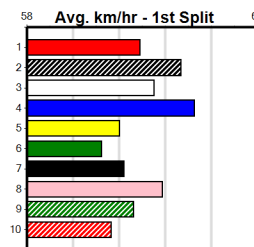

RICH RIVER GOLF CLUB

Distance: 450m, Race Type: Grade 5 T3, Total Prizemoney: $1,530
1st: $1,000, 2nd: $320, 3rd: $160, 4th: $50

FRANK GRIMES (3) WILL find this a bit easier than his recent outings and should be hard to beat. CAB FARE HOME (7) has shown enough talent for this of late and can challenge. FIRING CHIEF (5) has claims as well.

Watchdog Tips: 3 7 5 6 Bet: Win 3

TZAR'S GHOST [5] Not racing well of late, tested. $21.00
WBD Dog Apr-19 Sire: HOT GRILLE Dam: TZAR NORMA
Owner(s): J McCallum
Trainer: John McCallum (Craigieburn)
Winning Distances: < 300m (0) 300 - 399m (0) 400 - 499m (2) 500 - 599m (2) 600 - 699m (1) > 700m (0)
Winning Weights: 32.5(2) 33.1(1) 33.9(1) 34.1(1)
Box History table and Prize Best Starts table included.

LUCKY ONE [5] Better than form reads, good early, place. $9.00
BK Dog Jan-21 Sire: FERNANDO BALE Dam: UNIQUE JOSAPHINE
Owner(s): D Burkett
Trainer: Darren Burkett (Girgarre)
Winning Distances: < 300m (0) 300 - 399m (3) 400 - 499m (4) 500 - 599m (0) 600 - 699m (0) > 700m (0)
Winning Weights: 28.6(2) 28.7(1) 29.0(1) 29.1(1) 29.2(1) 29.8(1)
Box History table and Prize Best Starts table included.

FRANK GRIMES [5] Much easier here than recent outings, go close. $2.80
BK Dog Dec-21 Sire: SUPERIOR PANAMA Dam: MAGGIE MARVEL
Owner(s): M Palmer
Trainer: Jordan Formosa (Heathcote)
Winning Distances: < 300m (0) 300 - 399m (0) 400 - 499m (3) 500 - 599m (0) 600 - 699m (0) > 700m (0)
Winning Weights: 36.0(1) 36.3(1) 37.3(1)
Box History table and Prize Best Starts table included.

REDSHIFT ROMEO (NSW)[5] Resuming, handy m id-race pace, keep safe. $7.00
BEF Dog Mar-21 Sire: BARCIA BALE Dam: TAYLOR MADE STAR
Owner(s): K Kubik
Trainer: Kenneth Kubik (Seymour)
Winning Distances: < 300m (0) 300 - 399m (1) 400 - 499m (1) 500 - 599m (2) 600 - 699m (0) > 700m (0)
Winning Weights: 35.3(1) 35.8(1) 36.6(1) 37.5(1)
Box History table and Prize Best Starts table included.

FIRING CHIEF [5] Smart placings in 4 of last 6, chance. $5.00
BK Dog Dec-21 Sire: COSMIC CHIEF Dam: MISS HEART
Owner(s): L Bicchieri
Trainer: Louie Bicchieri (Fawkner)
Winning Distances: < 300m (0) 300 - 399m (1) 400 - 499m (2) 500 - 599m (0) 600 - 699m (0) > 700m (0)
Winning Weights: 32.7(1) 32.9(1) 33.5(1)
Box History table and Prize Best Starts table included.