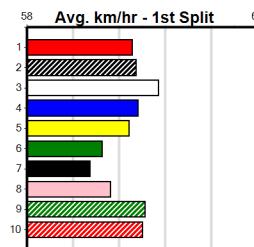

NATIONAL GREYHOUND ADOPTION MONTH

1
11:55AM

(VIC time)

Distance: 390m, Race Type: Tier 3 - Maiden, Total Prizemoney: $1,530
1st: $1,000, 2nd: $320, 3rd: $160, 4th: $50

KRAKEN LOOP (3) has shown enough talent for this and looks like the one to beat. DEMURE (4) is resuming here but looks like the main danger. LIGHTNING LEGS (8) is better than his form may read.

Watchdog Tips: 3 4 8 2 **Bet:** Win 3

Form Box	Wgt	Dist	Track	Date	Time	BON	Margin	1st/2nd (Time)	PIR	Checked	Comment	WR	Split 1	S/P	Grade	
1	LAURADALE LAD [M] Needs luck.															
	WBD Dog Feb-22 Sire: FERNANDO BALE Dam: LAKEVIEW MAISEY $6.50															
	Owner(s): S Melville Trainer: Scott Melville (Axdedale)															
	Winning Distances: < 300m (0) 300 - 399m (0) 400 - 499m (0) 500 - 599m (0) 600 - 699m (0) > 700m (0)															
	Winning Weights:															
	5th (8) 29.2 425 BEN R1 22-Mar-24 24.90 23.47 14.00 CRUSOE RICO (23.95) M/684 . . . . . 6.76 $13.70 M															
	3rd (3) 29.5 390 SHP R1 15-Apr-24 22.83 21.75 3.75L BONE SHAKER (22.58) M/53 . . . . . 8.79 $16.20 M															
	. . . . .															
	. . . . .															
	. . . . .															
Last 3 wins NOT included above																

Box History

Bx	1st	2nd	3rd	4th	5th	6th	7th	8th
1								
2								
3			1					
4								
5								
6								
7								
8					1			
Prize Best	$260.00 NBT							
Starts	2-0-0-1							
Trk/Dts	1-0-0-1							
APM	260							

2	RESCHEDULE [M] Can threaten.															
	BD Dog Sep-22 Sire: BERNARDO Dam: LORENZA $8.00															
	Owner(s): ALL INN (SYN), A Ghirxi, J Ghirxi, C Adamson, L Bustos Trainer: Ryan Galea (Brookfield)															
	Winning Distances: < 300m (0) 300 - 399m (0) 400 - 499m (0) 500 - 599m (0) 600 - 699m (0) > 700m (0)															
	Winning Weights:															
	5th (7) 31.7 450 TRA R2 22-Mar-24 26.00 24.81 14.00 PLAY THE MINUTES (25.06) M/754 . . . . . 6.92 $44.20 MH															
	4th (7) 31.8 395 TRA R1 29-Mar-24 22.87 22.06 3.5L BIG JIM (22.63) S/865 . V7 . . . . . 3.95 $16.40 M															
	3rd (7) 31.9 525 MEP R2 10-Apr-24 30.97 29.82 13.00 ZIPPING KAI (30.06) M/6333 . . . . . 5.31 $31.00 MH															
	5th (8) 32.2 450 BAL R2 15-Apr-24 26.29 25.49 2.25L YANGATA BALE (26.14) M/365 . . SW 6.77 $6.00 T3-M															
	. . . . .															
Last 3 wins NOT included above																

Box History

Bx	1st	2nd	3rd	4th	5th	6th	7th	8th
1								
2								
3								
4								
5								
6								
7			1	1	1			
8						1		
Prize Best	$370.00 FSH							
Starts	4-0-0-1							
Trk/Dts	0-0-0-0							
APM	370							

3	KRAKEN LOOP [M] Has talent, one to beat.															
	F Bitch Mar-22 Sire: ZAMBORA BROCKIE Dam: KRAKEN KATIE $2.60															
	Owner(s): EYLES (SYN), K Eyles, H Eyles, D Eyles Trainer: Helen Eyles (Murchison)															
	Winning Distances: < 300m (0) 300 - 399m (0) 400 - 499m (0) 500 - 599m (0) 600 - 699m (0) > 700m (0)															
	Winning Weights:															
	2nd (2) 26.7 390 SHP R2 18-Dec-23 22.44 21.53 1.25L SHE'S TROPIC (22.37) Q/22 . . . . . 8.60 $10.80 M															
	6th (4) 26.6 390 SHP R1 23-Dec-23 23.10 21.70 19.00 HARTNEY (21.81) M/66 . . V7 . . . . . 8.81 $5.20 M															
	ST (-) 26.3 390 SHP 01-Feb-24 22.76 . . . . . 2.00L Trial Cleared M/55 . 4of6 . . . . ST															
	5th (1) 27.6 390 SHP R2 11-Apr-24 23.39 21.83 13.00 YOLONDA (22.55) M/88 . . . . . 8.88 $2.50 M															
	. . . . .															
Last 3 wins NOT included above																

Box History

Bx	1st	2nd	3rd	4th	5th	6th	7th	8th
1								
2		1						
3								
4								
5								
6						1		
7								
8								
Prize Best	$520.00 NBT							
Starts	3-0-1-0							
Trk/Dts	3-0-1-0							
APM	312