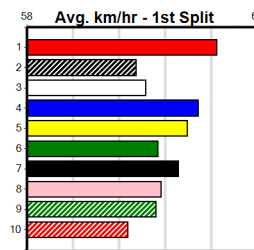

SPORTSBET BS RESPONSIBLY

Distance: 390m, Race Type: Grade 5 T3, Total Prizemoney: $1,530
1st: $1,000, 2nd: $320, 3rd: $160, 4th: $50

OUR RASCAL (7) can show good early speed in his races and he could be hard to reel in if he can find the arm fresh. REDSHIFT TANGO (1) can race on the speed from the outset and can challenge. WHAT A SPIRIT (5) has claims as well.

Watchdog Tips:	7	1	5	2	Bet:	Win 7

Form Box	Wgt	Dist	Track	Date	Time	BON	Margin	1st/2nd (Time)	PIR	Checked	Comment	WR	Split 1	S/P	Grade
1															
REDSHIFT TANGO (NSW)[5] Resuming, can race on the speed, major player. $3.00															
BK Bitch Mar-21 Sire: BARCIA BALE Dam: TAYLOR MADE STAR Trainer: Kenneth Kubik (Seymour)															
Owner(s): K Kubik															
Winning Distances: < 300m (1) 300 - 399m (0) 400 - 499m (3) 500 - 599m (2) 600 - 699m (0) > 700m (0)															
Winning Weights: 29.1(1) 29.3(1) 29.4(3) 29.6(1)															
8th (2)	29.3	450	SHP	R7	21-Aug-23	26.02	24.80	8.00L BEAUTY BEAST (25.48)	M/688	.	.	.	6.90	$12.10	5
6th (7)	29.6	450	SHP	R8	14-Oct-23	26.49	25.77	11.00 VIKING (25.77)	M/137	.	.	.	6.71	$5.80	X45
5th (2)	29.3	350	HVL	R6	20-Oct-23	19.90	19.51	3.75L ESPECIAL HARVEY (19.64)	M/4	.	.	.	6.63	$14.10	T3-5
7th (4)	29.4	350	HVL	R8	27-Oct-23	19.89	19.49	6.00L JACK ALAN (19.49)	M/5	.	.	.	6.60	$11.70	T3-5
4th (7)	29.6	460	WGL	R8	02-Nov-23	26.52	26.02	4.00L RAZZLE DAZZLE (26.25)	M/334	.	.	.	6.63	$4.80	5
8th (4)	29.6	450	BAL	R6	04-Nov-23	27.11	25.49	20.00 EMOLGA BALE (25.78)	Q/368	.	V14.	.	6.75	$2.60	5
3rd (5)	29.8	300	HVL	R11	11-Jan-24	17.07	16.88	2.75L CRACKERJACK MAXY	M/4	.	.	W	3.98	$8.60	5
2nd (2)	29.4	300	HVL	R12	19-Jan-24	17.10	16.85	0.75L PACIFIC SURF (17.05)	S/3	.	.	.	3.97	$4.50	T3-5
Last 3 wins NOT included above															
1st (6)	29.4	509	NOR	R8	13-Apr-23	29.98	29.61	0.75L ONLY A GUESS (30.03)	2222	.	M2222 Sw	.	5.76	$7.10	6
1st (1)	29.1	509	NOR	R11	17-Apr-23	29.88	29.48	7.00L MYSTIFY (30.36)	1111	.	Qc1111 Sw	.	5.84	$2.10	X65
1st (6)	29.4	275	CAN	R3	16-Jul-23	16.49	16.03	2.00L COMMANDER MACK (16.64)	32	.	S32	.	5.67	$3.40	6

Box History								
Bx	1st	2nd	3rd	4th	5th	6th	7th	8th
1	2	2			1			
2	2	1		1	1		1	1
3		2	1		1			
4			1					2
5				1	1	1		1
6	2	1				1		
7		3	1	3		1		1
8			1	1		1		

Prize Best Starts	$16270.00
Trk/Dts APM	FSTD 40-6-9-5 0-0-0-0 1239