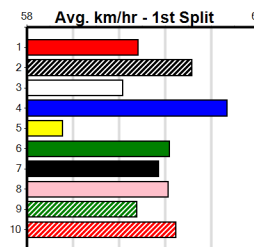

9

2:14PM

(VIC time)

Distance: 390m, Race Type: Tier 3 - Grade 7, Total Prizemoney: $1,530
1st: $1,000, 2nd: $320, 3rd: $160, 4th: $50

SOLID GROUND (7) can show good mid-race pace and he could prove hard to hold out in this.
MIDNIGHT JOSIE (8) is well drawn out wide and should find this easier than her last few. HUDSON FLYER (4) is better than his last couple of starts.

Watchdog Tips: **7** **8** **4** **2** **Bet:** **Win 7**

Form Box	Wgt	Dist	Track	Date	Time	BON	Margin	1st/2nd (Time)	PIR	Checked	Comment	WR	Split 1	S/P	Grade	
1	HIGH COTTON [7] Biks Resuming, will need to lead, unlikely. $15.00															
	BK Dog Dec-21 Sire: FABREGAS Dam: ELSA ROSE Trainer: Alisdair Armstrong (Huntly)															
	Owner(s): A Armstrong															
	Winning Distances: < 300m (0) 300 - 399m (0) 400 - 499m (1) 500 - 599m (0) 600 - 699m (0) > 700m (0)															
	Winning Weights: 31.3(1)															
	3rd (8)	31.9	390	SHP	R9	18-Dec-23	22.16	21.53	1.00L GO FOR GOLD (22.10)	S/44				8.66	$2.80	M
	2nd (8)	31.6	425	BEN	R2	12-Jan-24	23.94	23.52	3.75L MOCK FISH (23.69)	M/222				6.67	$2.30	M
	2nd (7)	31.5	425	BEN	R2	19-Jan-24	24.46	23.91	0.25L DARRA TOPAZ (24.45)	M/122				6.62	$2.20	M
	7th (2)	30.8	390	SHP	R9	29-Jan-24	23.18	22.03	13.00 EVIL EDNA (22.31)	M/87				9.46	$2.80	MH
	4th (6)	31.3	400	GEL	R3	05-Feb-24	23.14	22.66	7.00L ASTON RECORD (22.66)	M/55				8.86	$8.30	M
6th (2)	31.3	410	HOR	R1	20-Feb-24	23.85	23.21	7.50L UTRILLO BALE (23.34)	M/76				11.03	$2.50	M	
1st (4)	31.3	425	BEN	R1	28-Feb-24	24.77	24.18	1.00L BIRDS OF PANAMA (24.84)	M/111		V10		6.68	$2.40	T3-M	
ST (-)	31.5	425	BEN		10-Apr-24	24.63		0.01L Trial Cleared	M/11		1of4		6.64		ST	
Last 3 wins NOT included above																
<table border="1" style="width:100%"> <thead> <tr> <th>Bx</th> <th>1st</th> <th>2nd</th> <th>3rd</th> <th>4th</th> <th>5th</th> <th>6th</th> <th>7th</th> <th>8th</th> </tr> </thead> <tbody> <tr><td>1</td><td></td><td></td><td></td><td></td><td></td><td></td><td></td><td></td></tr> <tr><td>2</td><td>1</td><td></td><td></td><td></td><td></td><td></td><td>1</td><td>1</td></tr> <tr><td>3</td><td></td><td></td><td></td><td></td><td></td><td></td><td></td><td></td></tr> <tr><td>4</td><td>1</td><td></td><td></td><td></td><td></td><td></td><td></td><td></td></tr> <tr><td>5</td><td></td><td></td><td></td><td></td><td></td><td></td><td></td><td></td></tr> <tr><td>6</td><td></td><td>1</td><td>1</td><td>2</td><td></td><td></td><td></td><td></td></tr> <tr><td>7</td><td></td><td>1</td><td></td><td></td><td></td><td></td><td></td><td></td></tr> <tr><td>8</td><td></td><td>2</td><td>1</td><td>1</td><td></td><td></td><td></td><td></td></tr> </tbody> </table>																
<table border="1" style="width:100%"> <tr><td>Prize Best</td><td></td><td></td><td></td><td></td><td></td><td></td><td></td><td>$4205.00</td></tr> <tr><td>Starts</td><td></td><td></td><td></td><td></td><td></td><td></td><td></td><td>NBT</td></tr> <tr><td>Trk/Dts</td><td></td><td></td><td></td><td></td><td></td><td></td><td></td><td>13-1-5-2</td></tr> <tr><td>APM</td><td></td><td></td><td></td><td></td><td></td><td></td><td></td><td>2-0-0-1</td></tr> <tr><td></td><td></td><td></td><td></td><td></td><td></td><td></td><td></td><td>1991</td></tr> </table>																

2	MOE PATTY [7] Far from disgraced of late, can threaten. $6.00															
	RF Bitch Feb-22 Sire: FERNANDO BALE Dam: VAN NINDI Trainer: Brenda Kinder (Girgarre)															
	Owner(s): B Kinder															
	Winning Distances: < 300m (0) 300 - 399m (1) 400 - 499m (0) 500 - 599m (0) 600 - 699m (0) > 700m (0)															
	Winning Weights: 23.2(1)															
	2nd (6)	23.6	390	SHP	R2	25-Jan-24	22.79	22.27	3.25L AILEEN'S LAD (22.56)	Q/34				8.72	$4.30	M
	1st (8)	23.2	390	SHP	R3	29-Jan-24	22.66	22.03	1.75L JED'S MEMORY (22.78)	Q/11				8.60	$3.30	MH
	4th (5)	23.5	390	SHP	R2	05-Feb-24	23.11	21.91	13.00 BOURKE (22.24)	Q/36				8.57	$31.20	MF
	8th (2)	23.4	390	SHP	R2	17-Feb-24	22.56	21.84	8.50L TINKER JACK (21.99)	M/88				8.88	$30.10	X67
	2nd (1)	23.5	390	SHP	R9	05-Mar-24	22.49	22.11	1.25L ORIENTAL EMERALD (22.42)	Q/22				8.66	$4.00	7
6th (5)	23.9	390	SHP	R3	14-Mar-24	23.49	22.13	16.00 GREEN FLASH (22.39)	M/55				8.61	$10.00	7	
6th (2)	23.7	390	SHP	R3	21-Mar-24	22.83	22.23	4.75L BROADWAY ICON (22.51)	Q/45				8.64	$5.10	T3-7	
4th (7)	23.0	390	SHP	R3	11-Apr-24	22.75	21.83	3.00L GOLD GIZMO (22.56)	M/56				8.63	$13.20	7	
Last 3 wins NOT included above																
<table border="1" style="width:100%"> <thead> <tr> <th>Bx</th> <th>1st</th> <th>2nd</th> <th>3rd</th> <th>4th</th> <th>5th</th> <th>6th</th> <th>7th</th> <th>8th</th> </tr> </thead> <tbody> <tr><td>1</td><td></td><td>2</td><td></td><td></td><td></td><td></td><td></td><td></td></tr> <tr><td>2</td><td></td><td></td><td></td><td></td><td></td><td></td><td>1</td><td>1</td></tr> <tr><td>3</td><td></td><td></td><td></td><td></td><td></td><td></td><td></td><td></td></tr> <tr><td>4</td><td></td><td></td><td></td><td></td><td></td><td></td><td></td><td></td></tr> <tr><td>5</td><td></td><td></td><td></td><td>1</td><td></td><td></td><td>1</td><td></td></tr> <tr><td>6</td><td></td><td>1</td><td></td><td></td><td></td><td></td><td></td><td></td></tr> <tr><td>7</td><td></td><td></td><td>1</td><td>1</td><td></td><td></td><td></td><td></td></tr> <tr><td>8</td><td>1</td><td></td><td></td><td></td><td></td><td></td><td></td><td></td></tr> </tbody> </table>																
<table border="1" style="width:100%"> <tr><td>Prize Best</td><td></td><td></td><td></td><td></td><td></td><td></td><td></td><td>$3125.00</td></tr> <tr><td>Starts</td><td></td><td></td><td></td><td></td><td></td><td></td><td></td><td>22.66(8)-29/1/24</td></tr> <tr><td>Trk/Dts</td><td></td><td></td><td></td><td></td><td></td><td></td><td></td><td>10-1-3-1</td></tr> <tr><td>APM</td><td></td><td></td><td></td><td></td><td></td><td></td><td></td><td>9-1-2-1</td></tr> <tr><td></td><td></td><td></td><td></td><td></td><td></td><td></td><td></td><td>1855</td></tr> </table>