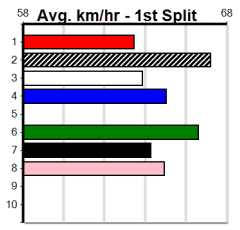

JOHNSON PARK CC VETERANS' PREMIE

4

7:10PM

(VIC time)

Distance: 595m, Race Type: Grade 5, Total Prizemoney: \$10,095
1st: \$6,800, 2nd: \$2,095, 3rd: \$1,050, 4th: \$150

CRACKERJACK BOOM (6) will be suited by the rise in distance and he should assume control soon after box rise. DEWANA FERNANDO (4) can settle on the speed and he is proven over this distance range, so he will be there to strike if the 6 gets tired.