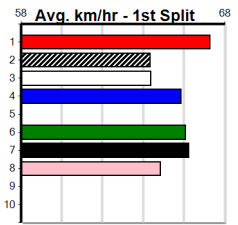

SB HARRISON-DAWSON HEATS MAY 9

Distance: 515m, Race Type: Grade 5, Total Prizemoney: \$8,785
1st: \$5,900, 2nd: \$1,820, 3rd: \$915, 4th: \$150

9

8:55PM

(VIC time)

Run to the first bend will be crucial and the speedy EARLY BOY (6) should find the rail when the four carves up the inside division at the bend. SMOOTH CRIMINAL (7) has a nice turn of foot and he will get a nice cart across from the six early on