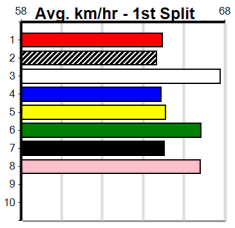

SB SAPPHIRE CROWN HEATS MAY 9

Distance: 515m, Race Type: Grade 5, Total Prizemoney: \$8,785
1st: \$5,900, 2nd: \$1,820, 3rd: \$915, 4th: \$150

10

9:14PM

(VIC time)

WHIPPING IT (5) has gone to another level in recent weeks and he should have enough pace to find the top. GRAND TOURER (8) is another with early speed and he will stay wide for most of the journey. HUNTER RIOT (3) can settle on the pace