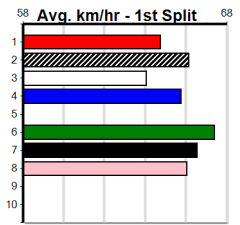

Distance: 515m, Race Type: Grade 5, Total Prizemoney: $8,785
1st: $5,900, 2nd: $1,820, 3rd: $915, 4th: $150

3

6:49PM

(VIC time)

SPARKLING ROSE (7) should get a nice cart across from the six in the initial stages and she will then go to work as they head through the first bend. ELLIANA (3) can settle in the top three and she will be quite strong, value runner for your SRM

Watchdog Tips: 7   3   2   1   **Bet:**   **Win 7**

Form	Box	Weight	Dist	Track	Date	Time	BON	Margin	1st/2nd (Time)	PIR	Checked	Comment	WR	Split	S/P	Grade	Winning Boxes									
1	MEPUNGA SURPRISE [5]				Oct-21	BARCIA BALE												1	2	3	4	5	6	7	8	
F	B																									
																		Prize	$50,790.00							
																		Best	29.33							
																		Starts	17-7-4-1							
																		Trk/Dst	6-2-2-1							
																		APM	$10828							

Form	Box	Weight	Dist	Track	Date	Time	BON	Margin	1st/2nd (Time)	PIR	Checked	Comment	WR	Split	S/P	Grade	Winning Boxes									
2	GROOVEBIRD [5]				May-22	NEED MY MONEYNOW												1	2	3	4	5	6	7	8	
BK	B																									
																		Prize	$22,590.00							
																		Best	29.46							
																		Starts	19-4-4-2							
																		Trk/Dst	10-3-1-1							
																		APM	$14643							

Form	Box	Weight	Dist	Track	Date	Time	BON	Margin	1st/2nd (Time)	PIR	Checked	Comment	WR	Split	S/P	Grade	Winning Boxes									
3	ELLIANA [5]				Jun-21	ASTON DEE BEE												1	2	3	4	5	6	7	8	
BK	B																									
																		Prize	$37,065.00							
																		Best	29.61							
																		Starts	26-10-3-6							
																		Trk/Dst	5-1-0-2							
																		APM	$9239							

Form	Box	Weight	Dist	Track	Date	Time	BON	Margin	1st/2nd (Time)	PIR	Checked	Comment	WR	Split	S/P	Grade	Winning Boxes									
4	HASKO BALE (NSW)[5]				Jan-21	BARCIA BALE												1	2	3	4	5	6	7	8	
BK	B																									
																		Prize	$61,318.57							
																		Best	29.64							
																		Starts	70-10-13-8							
																		Trk/Dst	22-2-5-1							
																		APM	$15491							

5	*** VACANT BOX ***																	Winning Boxes							
Trainer:																									
Owner(s):																									

Form	Box	Weight	Dist	Track	Date	Time	BON	Margin	1st/2nd (Time)	PIR	Checked	Comment	WR	Split	S/P	Grade	Winning Boxes									
6	TIGER JORDY [5]				Jan-22	BERNARDO												1	2	3	4	5	6	7	8	
F	B																									
																		Prize	$20,705.00							
																		Best	NBT							
																		Starts	21-8-3-1							
																		Trk/Dst	5-0-2-0							
																		APM	$8940							

Form	Box	Weight	Dist	Track	Date	Time	BON	Margin	1st/2nd (Time)	PIR	Checked	Comment	WR	Split	S/P	Grade	Winning Boxes									
7	SPARKLING ROSE [5]				Apr-22	TOMMY SHELBY												1	2	3	4	5	6	7	8	
BEED	B																									
																		Prize	$21,225.00							
																		Best	30.20							
																		Starts	18-8-3-1							
																		Trk/Dst	4-1-0-1							
																		APM	$16873							

Form	Box	Weight	Dist	Track	Date	Time	BON	Margin	1st/2nd (Time)	PIR	Checked	Comment	WR	Split	S/P	Grade	Winning Boxes									
8	RUBY AND RICE [5]				Nov-21	FERNANDO BALE												1	2	3	4	5	6	7	8	
RBD	B																									
																		Prize	$31,830.63							
																		Best	FSH							
																		Starts	21-11-3-3							
																		Trk/Dst	0-0-0-0							
																		APM	$13651							

9	*** NO RESERVE ***																	Winning Boxes							
Trainer:																									
Owner(s):																									

10	*** NO RESERVE ***																	Winning Boxes							
Trainer:																									
Owner(s):