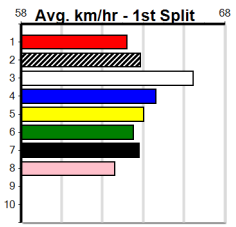

Sandown Park

12

9:51PM

(VIC time)

SPORTSBET GO THE BLUE DOG

Distance: 515m, Race Type: Grade 5, Total Prizemoney: \$8,785
1st: \$5,900, 2nd: \$1,820, 3rd: \$915, 4th: \$150

Watchdog Tips:

8