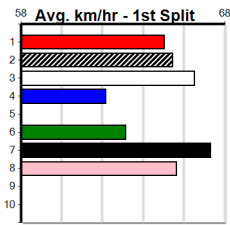

SB SANDOWN CUP MAY 24

Distance: 595m, Race Type: Mixed 4/5, Total Prizemoney: $10,375
1st: $7,000, 2nd: $2,150, 3rd: $1,075, 4th: $150

7
8:10PM
(VIC time)

WHODAT SHANLYN (6) will rely on luck, however she should get a nice run through early on and she can assume control before turning for home. JAMIE BALE (1) was brilliant over this trip last week and he is drawn to lead for a long way.

Watchdog Tips:	6	1	2	7	Bet:	Win 6