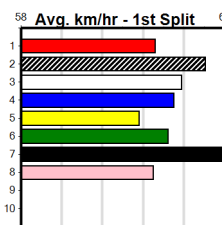

HAPPY BIRTHDAY HUGO

Distance: 715m, Race Type: Grade 5, Total Prizemoney: \$10,095
1st: \$6,800, 2nd: \$2,095, 3rd: \$1,050, 4th: \$150

8

8:31PM

(VIC time)

Tough race with a number of chasers suspect over this journey, however FULL OF REGRETS (5) has raced well behind the promising Pass Mark in recent weeks and she will be strong in the closing stages. HELLO PA (2) looks the leader and will get stronger