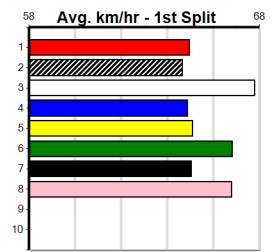

SB SAPPHIRE CROWN HEATS MAY 9

Distance: 515m, Race Type: Grade 5, Total Prizemoney: $8,785
1st: $5,900, 2nd: $1,820, 3rd: $915, 4th: $150

WHIPPING IT (5) has gone to another level in recent weeks and he should have enough pace to find the top. GRAND TOURER (8) is another with early speed and he will stay wide for most of the journey. HUNTER RIOT (3) can settle on the pace

Watchdog Tips: 5 8 3 1 Bet: Win 5

DUCKWORTH [5] Toughest test but continues to impress, respect $3.60
WBK Dog Feb-22 Sire: FERNANDO BALE Dam: MY DEWANA PENNY
Owner(s): E Wardlaw
Winning Distances: < 300m (0) 300 - 399m (0) 400 - 499m (0) 500 - 599m (4) 600 - 699m (0) > 700m (0)
Winning Weights: 30.8(1) 30.9(1) 31.0(2)
2nd (7) 30.8 525 MEP R3 07-Feb-24 30.40 30.10 4.50L EXCAVATION (30.10) M/2322 . . VO . 5.29 $4.40 MH
3rd (5) 30.6 525 MEA R2 17-Feb-24 30.64 29.53 4.75L WARM COCKLES (30.31) M/3433 . . SW . 5.24 $5.40 MSF
7th (2) 30.8 525 MEA R2 24-Feb-24 30.68 29.71 11.00 WARM COCKLES (29.94) S/7667 . . W 5.36 $14.40 MF
1st (2) 31.0 515 SAP R4 03-Mar-24 29.93 29.28 5.50L OH LANA (30.30) Q/3221 . . . 5.21 $4.00 MH
1st (2) 30.9 515 SAN R1 07-Mar-24 29.69 29.23 1.5L BEAUTIFUL STORY (29.80) M/1111 . . SW W 5.18 $4.40 MF
6th (6) 31.1 525 MEA R2 16-Mar-24 30.89 29.65 12.00 BORACAY SUMMER (30.12) S/5866 . . . 5.26 $9.90 X67
1st (4) 30.8 515 SAN R2 30-Mar-24 29.59 29.45 3.75L DUNDEE LEXI (29.85) Q/1111 . . . 5.11 $3.30 X67
1st (1) 31.0 525 MEA R3 06-Apr-24 29.96 29.82 7.00L BOROUGHS SALTS (30.45) Q/1111 . . . 5.10 $1.90 5
Last 3 wins NOT included above
Prize Best $23415.00
Starts 29.59(4)-28/3/24
Trk/Dts 11-4-2-1
APM 4-3-0-0 19612

HILL TOP JACK [5] Veteran chaser, will get run off his feet $12.00
BK Dog May-19 Sire: FERNANDO BALE Dam: UP HILL JILL
Owner(s): R Geall
Winning Distances: < 300m (0) 300 - 399m (0) 400 - 499m (5) 500 - 599m (27) 600 - 699m (0) > 700m (0)
Winning Weights: 31.1(2) 31.2(1) 31.4(1) 31.5(1) 31.8(3) 32.1(2) 32.2(4) 32.3(5) 32.4(4) 32.5(3) 32.6(3) 32.7(1) 32.8(2)
6th (7) 32.8 500 BEN R8 23-Feb-24 28.48 28.21 4.00L STROMBOLI (28.21) M/666 . . . 6.75 $7.00 5
4th (8) 32.9 525 MEP R6 28-Feb-24 30.40 30.05 1.5L LYRICAL LASSY (30.30) S/4433 . . . 5.26 $19.60 5H
5th (2) 33.2 525 MEA R8 09-Mar-24 30.32 29.67 6.50L LYRICAL LASSY (29.89) M/6655 . . . 5.24 $5.80 5F
2nd (1) 33.0 500 BEN R8 16-Mar-24 28.25 27.83 6.00L LORNETT EXPRESS (27.83) M/333 . . . 6.75 $7.00 X45
3rd (7) 33.0 515 SAP R11 24-Mar-24 29.87 29.45 5.50L MABUNGA MUSTANG (29.52) S/4333 . . . 5.25 $10.20 VET
5th (2) 32.8 525 MEA R7 30-Mar-24 30.32 29.50 4.75L CABAO KYANITE (29.99) M/5445 . . . 5.22 $12.00 5
3rd (7) 32.7 525 MEA R11 06-Apr-24 30.44 29.82 2.25L FERNANDO GOMEZ (30.29) M/3333 . . . 5.17 $13.30 5
4th (3) 32.7 525 MEA R5 13-Apr-24 30.42 29.78 5.00L TULLY LUNA (30.08) M/7754 . . SW . 5.28 $6.10 5
Last 3 wins NOT included above
Prize Best $263970.00
Starts 29.25(5)-13/5/22
Trk/Dts 138-32-37-15
APM 19-5-4-2 11984