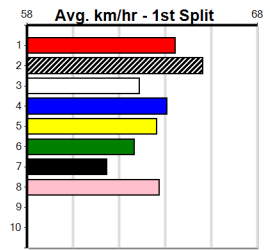

TOONGABBIE LODGE DAMSELS DASH

2

6:27PM

(VIC time)

Distance: 515m, Race Type: Mixed 6/7, Total Prizemoney: $8,785
1st: $5,900, 2nd: $1,820, 3rd: $915, 4th: $150

MEPUNGA TULLY (2) should have the pace to cross the red at the bend and she will be off and gone mid race. LADY WILSON (3) resumes from a spell and she has a big motor, however she may giving the check too much of a head start

Watchdog Tips: **2** **3** **6** **4** **Bet:** **Win 2**

1

BEAUTY IN ME [7] Needs to lead, too much pace on her outside **$10.00**

BEBD Bitch Mar-22 Sire: TOMMY SHELBY Dam: ART NOVEAU
Owner(s): CHAMPAGNE PTN (SYN), S Smith, A Langton
Winning Distances: < 300m (0) 300 - 399m (0) 400 - 499m (1) 500 - 599m (0) 600 - 699m (0) > 700m (0)
Trainer: Angela Langton (Anakie)

Winning Weights: 27.1(1)

Rank	Age	Sex	Color	DOB	Time	Margin	1st/2nd (Time)	PIR	Checked	Comment	WR	Split 1	S/P	Grade
8th	(4)	26.1	525	MEA	R1	17-Feb-24	31.66	29.53	22.00	EXCAVATION (30.17)	M/5448	5.24	$54.50	MSF
6th	(5)	26.5	515	SAP	R2	25-Feb-24	30.70	29.46	13.00	ARTISAN ARTIST (29.81)	M/2323	5.25	$9.80	M
1st	(1)	27.1	460	GEL	R2	09-Mar-24	26.29	25.89	2.75L	SENSES FAIL (26.48)	M/1111	6.64	$1.70	M
2nd	(5)	26.6	450	WBL	R5	14-Mar-24	25.57	25.10	1.5L	LEKTRA CARRY (25.48)	M/2222	6.72	$19.00	X67
4th	(7)	26.6	525	MEP	R9	20-Mar-24	30.88	30.00	3.00L	SHAKE AND BAKE (30.67)	M/1111	5.09	$10.50	X67
8th	(5)	26.7	515	SAN	R2	28-Mar-24	30.62	29.45	15.00	DUCKWORTH (29.59)	M/3688	5.18	$25.10	X67
7th	(6)	26.9	460	GEL	R3	05-Apr-24	27.13	25.51	20.00	LEONI BALE (25.76)	S/887	6.74	$12.50	RW
4th	(3)	26.6	525	MEP	R5	10-Apr-24	30.83	29.82	4.25L	WREN BALE (30.55)	M/1223	5.20	$8.00	X67

Last 3 wins NOT included above

Box History

Bx	1st	2nd	3rd	4th	5th	6th	7th	8th
1	1							
2								
3								
4								
5		1						1
6								
7								
8								

Prize	$2415.00
Best	NBT
Starts	10-1-2-0
Trk/Dts	2-0-0-0
APM	1829

2

MEPUNGA TULLY [6] Luckless last time, should lead tonight and win **$2.80**

RBD Bitch Apr-22 Sire: FERNANDO BALE Dam: MEPUNGA ISLA
Owner(s): B Smith
Winning Distances: < 300m (0) 300 - 399m (0) 400 - 499m (2) 500 - 599m (0) 600 - 699m (0) > 700m (0)
Trainer: Jeffrey Britton (Anakie)

Winning Weights: 28.2(2)

Rank	Age	Sex	Color	DOB	Time	Margin	1st/2nd (Time)	PIR	Checked	Comment	WR	Split 1	S/P	Grade
3rd	(8)	28.1	425	BEN	R10	24-Mar-24	24.12	23.42	2.75L	SUPER SEQUIOA (23.94)	M/333	6.60	$2.90	MH
1st	(5)	28.2	425	BEN	R3	31-Mar-24	23.79	23.46	2.50L	WEARING LEVIS (23.95)	M/1111	6.56	$2.70	S
1st	(5)	28.2	400	GEL	R2	05-Apr-24	22.61	22.48	4.75L	SUN IN CUBA (22.93)	M/1111	8.37	$2.10	X67
4th	(5)	27.8	525	MEA	R3	13-Apr-24	30.97	29.78	13.00	MICHALIS (30.09)	M/4654	5.27	$5.10	6G

Last 3 wins NOT included above

Box History

Bx	1st	2nd	3rd	4th	5th	6th	7th	8th
1								
2								
3								
4								
5	2			1				
6								
7								
8			1					

Prize	$5360.00
Best	FSH
Starts	4-2-0-1
Trk/Dts	0-0-0-0
APM	5360