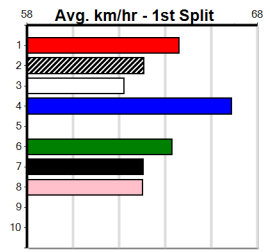

NATIONAL GREYHOUND ADOPTION MONTH

1

6:05PM

(VIC time)

Distance: 595m, Race Type: Mixed 6/7, Total Prizemoney: $10,095
1st: $6,800, 2nd: $2,095, 3rd: $1,050, 4th: $150

MCNULTY (4) will probably lead them up, however he will get reeled in quickly mid race by powerful types KIPTUM (1) and HENRY INTENTION (2). The inside alley may be a big enough advantage to see the red prove too strong late. DUNDEE LEXI (8) is value

Watchdog Tips: **1** **2** **8** **3** **Bet:** **Box Trifecta 1,2,3,8 ($10 for 41.67%)**

KIPTUM [7] **Still learning but is a powerful type, well drawn** **$3.40**

BK Dog Mar-22 Sire: MY BRO FABIO Dam: ELLA ENCHANTED
Owner(s): M Alati
Winning Distances: < 300m (0) 300 - 399m (0) 400 - 499m (0) 500 - 599m (1) 600 - 699m (0) > 700m (0)
Winning Weights: 35.6(1)

3rd	4th	5th	6th	7th	8th
3rd (1) 35.9 525 MEP R1 07-Feb-24 30.70 30.10 0.75L VIDEO REFEREE (30.65) M/3453 . . . . . 5.21 $1.20 MH					
3rd (2) 35.6 525 MEA R1 17-Feb-24 30.50 29.53 4.75L EXCAVATION (30.17) M/6653 . . . . . 5.31 $3.60 MSF					
3rd (4) 35.4 525 MEA R2 24-Feb-24 30.19 29.71 3.75L WARM COCKLES (29.94) M/4544 . . . . . 5.28 $15.10 MF					
1st (2) 35.6 515 SAP R2 03-Mar-24 30.09 29.28 0.25L THUNDERBOLT ROSS Q/3443 . . . . . 5.17 $1.70 MH					
3rd (7) 36.3 515 SAP R6 24-Mar-24 30.51 29.45 2.50L CYCLONE POPPY (30.33) S/5555 . . . . . 5.34 $2.80 X67					
2nd (6) 35.7 600 MEA R1 06-Apr-24 34.75 34.61 1.75L WINDSOR GIRL (34.63) M/4564 . . . . . 9.17 $3.00 X67					

Box History

Bx	1st	2nd	3rd	4th	5th	6th	7th	8th
1			1					
2	1			1				
3								
4				1				
5								
6		1						
7			1					
8								

Prize Best Starts Trk/Dts APM: $9550.00 FSTD 6-1-1-4 0-0-0-0 6469

Trainer: Brooke Ennis (Lara)

HENRY INTENTION [6] **Scrapes the paint and will charge to the line** **$3.60**

BD Dog Nov-21 Sire: AUSSIE INFRARED Dam: JANE'S INTENTION
Owner(s): O'Neill Racing (SYN), T O'Neill, T O'Neill, T O'Neill, M O'Neill
Winning Distances: < 300m (0) 300 - 399m (0) 400 - 499m (0) 500 - 599m (2) 600 - 699m (0) > 700m (0)
Winning Weights: 37.2(1) 37.3(1)

4th	5th	6th	7th	8th
4th (3) 37.4 435 SLE R4 14-Feb-24 25.27 24.38 8.50L ON THE COIN (24.68) M/764 . . . . . 5.47 $4.10 X67				
3rd (5) 37.4 515 SAP R9 18-Feb-24 30.37 29.35 3.75L KINGSVILLE COMET (30.12) M/7655 . . . . . 5.40 $7.20 X67				
2nd (3) 37.4 515 SAP R6 25-Feb-24 29.85 29.46 2.25L UTRILLO BALE (29.70) M/8333 . . . . . 5.40 $7.20 X67H				
3rd (8) 37.2 600 MEA R9 16-Mar-24 34.91 34.42 1.5L POMMEL BOY (34.81) S/4322 . . . . . 9.27 $4.90 X67				
5th (6) 37.3 600 MEA R3 23-Mar-24 35.23 34.26 11.00 PASS MARK (34.47) M/7765 . . . . . 9.46 $9.10 X67				
1st (2) 37.3 595 SAN R1 28-Mar-24 34.58 34.32 4.75L MCNULTY (34.91) M/2111 . . . . . 9.32 $1.90 X67				
2nd (6) 37.5 595 SAN R3 04-Apr-24 34.91 34.39 0.75L OSCAR INTENTION (34.87) M/6643 . . . . . 9.70 $2.60 X67				
3rd (8) 37.7 595 SAN R2 11-Apr-24 34.91 34.56 1.5L BIG SMOKE FOX (34.82) M/2222 . . . . . 9.57 $7.00 X67				

Box History

Bx	1st	2nd	3rd	4th	5th	6th	7th	8th
1		1						
2	2							
3		1		1				
4								
5			1					
6	1				1	1		
7								
8			2					

Prize Best Starts Trk/Dts APM: $15025.00 34.58(2)-28/3/24 11-2-3-3 3-1-1-1 12836

Trainer: Tom O'Neill (Pearcedale)