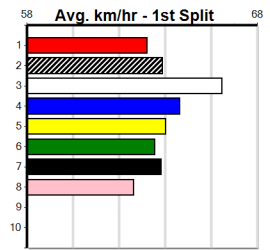

SPORTSBET GO THE BLUE DOG

Distance: 515m, Race Type: Grade 5, Total Prizemoney: $8,785
1st: $5,900, 2nd: $1,820, 3rd: $915, 4th: $150

ASTON GOZO (8) was costly last week but she is expected to begin a lot better tonight and she can dash away through the bend. CRIMSON CANNON (3) has a poor record here but he can come out running at times. DUNDEE TIARA (7) just needs luck

Watchdog Tips: 8 3 7 4 Bet: Win 8

Form Box Wgt Dist Track Date Time BON Margin 1st/2nd (Time) PIR Checked Comment W/R Split 1 S/P Grade

SIMPLY STYLISH [5] Down on confidence and can push wide early $9.00
RBD Dog Aug-21 Sire: HARD STYLE RICO Dam: SIMPLY SMARTER
Owner(s): J Woodbridge
Trainer: Thomas Dailly (Anakie)

Box History
Bx 1st 2nd 3rd 4th 5th 6th 7th 8th
Prize Best Starts Trk/Dts APM

NAVAL POST [5] Resuming, may need a run or two $7.50
WBK Dog Dec-20 Sire: AUSSIE INFRARED Dam: LADY BANG BANG
Owner(s): A May
Trainer: Anthony May (Seaford)

Box History
Bx 1st 2nd 3rd 4th 5th 6th 7th 8th
Prize Best Starts Trk/Dts APM

CRIMSON CANNON [5] Can come out running, major player if leads $3.40
BD Dog May-21 Sire: FERNANDO BALE Dam: CRIMSON VIXEN
Owner(s): Mingo's Mates (SYN), J Rhode, S Hickey, M Hickey, P Hickey, G Castledine, B Hickey
Trainer: Jason Sharp (Lara)

Box History
Bx 1st 2nd 3rd 4th 5th 6th 7th 8th
Prize Best Starts Trk/Dts APM

STROMBOLI [5] Solid muster and can follow the three across $5.00
BK Dog Jun-20 Sire: ASTON DEE BEE Dam: SOMERTON MAY
Owner(s): Ghost Syndicate (SYN), L Cardillo, G Roberts, B Markovic
Trainer: Dallan Klemec (Lara)

Box History
Bx 1st 2nd 3rd 4th 5th 6th 7th 8th
Prize Best Starts Trk/Dts APM

BRUCE INTENTION [5] Tough draw and will be looking for the rail $16.00
WBE Dog Nov-21 Sire: AUSSIE INFRARED Dam: JANE'S INTENTION
Owner(s): O'Neill Racing (SYN), T O'Neill, T O'Neill, M O'Neill
Trainer: Todd O'Neill (Pearcedale)

Box History
Bx 1st 2nd 3rd 4th 5th 6th 7th 8th
Prize Best Starts Trk/Dts APM

1

2

3

4

5