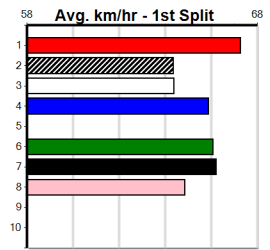

SB HARRISON-DAWSON HEATS MAY 9

9

8:55PM

(VIC time)

Distance: 515m, Race Type: Grade 5, Total Prizemoney: $8,785
1st: $5,900, 2nd: $1,820, 3rd: $915, 4th: $150

Run to the first bend will be crucial and the speedy EARLY BOY (6) should find the rail when the four carves up the inside division at the bend. SMOOTH CRIMINAL (7) has a nice turn of foot and he will get a nice cart across from the six early on

Watchdog Tips: **6** **7** **8** **1** **Bet:** **Win 6**

1

ASTON NERO (NSW)[5] **$4.60**

BK Dog Feb-22 **Sire: AUSSIE INFRARED Dam: FANTASTIC DOTTY**

Owner(s): R Borda **Trainer: Ian Garland (Longlea)**

Winning Distances: < 300m (0) 300 - 399m (1) 400 - 499m (7) 500 - 599m (1) 600 - 699m (0) > 700m (0)

Winning Weights: 32.0(1) 32.2(2) 32.4(2) 32.5(1) 32.8(3)

Pos	Horse	Wgt	Dist	Track	Date	Time	BON	Margin	1st/2nd (Time)	PIR	Checked	Comment	W/R	Split 1	S/P	Grade
1st	(8)	32.2	450	SHP	R8	05-Feb-24	25.52	25.48	1.5L CHEAP CHARLIE (25.62)	M/633	.	.	.	6.73	$5.30	X45
1st	(4)	32.2	410	HOR	R5	13-Feb-24	22.94	22.92	4.75L MIGHTY QUINN (23.26)	Q/11	.	SW	.	10.13	$2.30	SH
1st	(3)	32.4	485	HOR	R6	20-Feb-24	27.13	27.03	0.25L MIGHTY QUINN (27.15)	Q/222	.	SW	.	6.51	$4.40	SF
7th	(1)	32.5	450	SHP	R5	26-Feb-24	26.67	24.89	22.00 URIEL BALE (25.17)	Q/177	.	.	.	6.53	$2.10	SH
6th	(8)	32.6	525	MEA	R6	09-Mar-24	30.85	29.67	14.00 SMOOTH PLANE (29.91)	M/5566	.	.	.	5.17	$10.20	5
1st	(1)	32.4	525	MEA	R10	16-Mar-24	30.35	29.65	1.25L MY BONNEVILLE (30.42)	Q/3432	.	.	.	5.07	$6.20	5
4th	(6)	32.5	485	HOR	R8	22-Mar-24	27.50	27.15	5.00L AUNT VIRGINIA (27.15)	Q/123	.	.	.	6.53	$7.10	X45
5th	(5)	32.3	515	SAN	R10	11-Apr-24	30.14	29.45	7.50L FLED THE SCENE (29.62)	M/5543	.	.	.	5.23	$10.00	5

Last 3 wins NOT included above

1st	(4)	32.5	350	HVL	R2	24-Dec-23	19.47	18.96	3.25L LAUGHING PANTHER (19.69)	M/3	.	SW	.	6.65	$1.80	X67
1st	(3)	32.8	410	HOR	R4	26-Dec-23	22.93	22.90	3.75L BREAKDOWN (23.18)	Q/11	.	.	.	10.12	$5.40	6G
1st	(8)	32.8	425	BEN	R11	12-Jan-24	23.81	23.52	2.75L KRYSTAL BALE (24.00)	M/321	.	.	.	6.57	$2.30	5

Box History

Bx	1st	2nd	3rd	4th	5th	6th	7th	8th
1	2							
2	1	1			1			1
3	2		1	1				
4	2	1	1		1	1		
5		1	1		2			
6		1		1				
7		1				1	1	
8	2					1		

Prize Best Starts Trk/Dts APM

$38945.00
NBT
28-9-5-3
1-0-0-0
26769