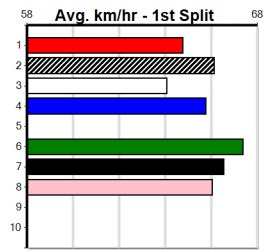

SANDOWN VET CLINIC DAMSELS DASH

Distance: 515m, Race Type: Grade 5, Total Prizemoney: $8,785
1st: $5,900, 2nd: $1,820, 3rd: $915, 4th: $150

SPARKLING ROSE (7) should get a nice cart across from the six in the initial stages and she will then go to work as they head through the first bend. ELLIANA (3) can settle in the top three and she will be quite strong, value runner for your SRM

Watchdog Tips: **7** **3** **2** **1** **Bet:** **Win 7**

1

MEPUNGA SURPRISE [5] **Prefer over longer but should sprint well fresh** **$7.50**
F Bitch Oct-21 Sire: BARCIA BALE Dam: MEPUNGA ISLA Trainer: Jeffrey Britton (Anakie)
Winning Distances: < 300m (0) 300 - 399m (0) 400 - 499m (0) 500 - 599m (4) 600 - 699m (2) > 700m (1)
Winning Weights: 27.6(2) 27.8(1) 28.2(1) 28.3(1) 28.4(1) 28.5(1)

Box	1st	2nd	3rd	4th	5th	6th	7th	8th
1								
2								
3								
4								
5								
6								
7								
8								

Prize Best Starts Trk/Dts APM: $50790.00, 29.33(4)-4/6/23, 17-7-4-1, 6-2-2-1, 10828

2

GROOVEBIRD [5] **Better than form and goes well here** **$6.00**
BK Bitch May-22 Sire: NEED MY MONEYNOW Dam: SAINT WEST Trainer: Jeffrey Britton (Anakie)
Winning Distances: < 300m (0) 300 - 399m (0) 400 - 499m (1) 500 - 599m (3) 600 - 699m (0) > 700m (0)
Winning Weights: 29.1(1) 29.2(2) 29.3(1)

Box	1st	2nd	3rd	4th	5th	6th	7th	8th
1								
2								
3								
4								
5								
6								
7								
8								

Prize Best Starts Trk/Dts APM: $22590.00, 29.46(3)-3/3/24, 19-4-4-2, 10-3-1-1, 14643

3

ELLIANA [5] **Good turn of foot and will be prominent throughout** **$10.00**
BK Bitch Jun-21 Sire: ASTON DEE BEE Dam: MADALIA MAGGIE Trainer: John Connor (Rosedale)
Winning Distances: < 300m (0) 300 - 399m (0) 400 - 499m (8) 500 - 599m (2) 600 - 699m (0) > 700m (0)
Winning Weights: 27.5(1) 27.8(1) 28.2(1) 28.3(1) 28.5(2) 28.6(1) 28.7(3)

Box	1st	2nd	3rd	4th	5th	6th	7th	8th
1								
2								
3								
4								
5								
6								
7								
8								

Prize Best Starts Trk/Dts APM: $37065.00, 29.61(4)-28/9/23, 26-10-3-6, 5-1-0-2, 9239

4

HASKO BALE (NSW)[5] **Front runner, will cop too much pressure early** **$8.00**
BK Bitch Jan-21 Sire: BARCIA BALE Dam: DYNA PATTY Trainer: Samantha Grenfell (Anakie)
Winning Distances: < 300m (0) 300 - 399m (0) 400 - 499m (4) 500 - 599m (6) 600 - 699m (0) > 700m (0)
Winning Weights: 26.1(1) 26.2(1) 26.5(1) 26.8(1) 26.9(1) 27.0(1) 27.1(3) 28.5(1)

Box	1st	2nd	3rd	4th	5th	6th	7th	8th
1								
2								
3								
4								
5								
6								
7								
8								

Prize Best Starts Trk/Dts APM: $61318.57, 29.64(1)-29/6/23, 70-10-13-8, 22-2-5-1, 15491

5

*** VACANT BOX ***
Sire: Dam: Trainer:
Winning Distances: < 300m (0) 300 - 399m (0) 400 - 499m (0) 500 - 599m (0) 600 - 699m (0) > 700m (0)
Winning Weights: