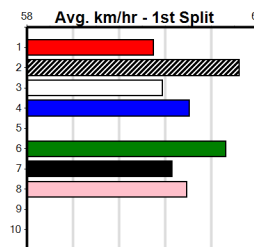

JOHNSON PARK CC VETERANS' PREMIERS

Distance: 595m, Race Type: Grade 5, Total Prizemoney: $10,095
1st: $6,800, 2nd: $2,095, 3rd: $1,050, 4th: $150

CRACKERJACK BOOM (6) will be suited by the rise in distance and he should assume control soon after box rise. DEWANA FERNANDO (4) can settle on the speed and he is proven over this distance range, so he will be there to strike if the 6 gets tired.

Watchdog Tips: 6 4 3 8 Bet: Win 6

1 JEREMY SPOKE [5] One paced, will get buried too far back early $26.00
BK Dog Aug-21 Sire: NEED MY MONEYNOW Dam: LITTLE BIT SLICK
Owner(s): Flight Facilities (SYN), R Wagenaar, A Wagenaar
Trainer: Rowan Wagenaar (Langwarrin)
Winning Distances: < 300m (0) 300 - 399m (0) 400 - 499m (0) 500 - 599m (3) 600 - 699m (0) > 700m (0)
Winning Weights: 33.0(1) 34.5(1) 34.6(1)
7th (1) 33.5 500 BEN R5 15-Dec-23 28.84 28.33 7.50L IRISH MILLIE (28.33) M/466 . . . 6.75 $58.00 X67
2nd (1) 34.4 595 SAP R4 18-Feb-24 34.79 34.31 2.50L UNREAL SPEED (34.62) M/2111 . . . VO 9.42 $6.60 RW
8th (8) 34.4 595 SAP R3 25-Feb-24 35.42 34.40 12.00 MCNULTY (34.63) M/7778 . . . . 10.06 $11.10 RW
4th (4) 34.3 510 SLE R5 03-Mar-24 29.63 28.96 9.00L KIT (29.01) Q/455 . . . . 9.46 $51.40 X67
1st (3) 34.5 595 SAP R2 17-Mar-24 34.93 34.53 2.25L RATTLE AND BANG (35.08) Q/2222 . . . . 9.49 $3.60 RW
3rd (7) 34.5 595 SAP R4 24-Mar-24 34.90 34.31 2.50L VIDEO REFEREE (34.73) Q/4433 . . . . 9.58 $5.20 RW
1st (5) 34.6 595 SAP R2 31-Mar-24 34.95 34.59 0.75L EUREKA ROBBIE (34.99) S/4222 . . . . 9.50 $4.70 RW
5th (2) 34.6 595 SAN R4 04-Apr-24 35.08 34.39 9.00L DEDALUS DIGGLE (34.46) M/6555 . . . . 9.63 $39.30 5
Last 3 wins NOT included above
1st (4) 33.0 515 SAP R1 30-Jul-23 30.14 29.41 2.75L MIRANDA SALLY (30.33) M/5222 . . . . 5.33 $5.60 M

2 LOUIE [5] Needs to lead, too much pace in the middle $21.00
WBK Dog Feb-20 Sire: MY REDEEMER Dam: EILY WEST
Owner(s): M Vaughan
Trainer: Michael Vaughan (Newcomb)
Winning Distances: < 300m (0) 300 - 399m (0) 400 - 499m (2) 500 - 599m (5) 600 - 699m (0) > 700m (0)
Winning Weights: 29.0(1) 29.1(1) 29.5(1) 29.7(2) 29.9(1) 30.0(1)
7th (6) 29.8 500 BEN R8 16-Feb-24 28.65 27.91 11.00 TOP PAYER (27.91) M/466 . . . . 6.65 $40.50 X45
3rd (4) 29.5 600 MTG R11 03-Mar-24 35.22 35.12 1.5L LEKTRA TINSEL (35.12) 9.10 $8.50 X345
5th (5) 30.0 595 SAP R8 10-Mar-24 35.23 34.01 18.00 ZULU BLAST (34.01) M/5555 . . . . 9.52 $27.40 X45
6th (5) 29.7 595 SAN R10 14-Mar-24 34.73 34.15 5.50L ETHANOL EXTRA (34.37) M/4566 . . . . 9.39 $57.40 X45
8th (4) 29.8 595 SAN R10 21-Mar-24 35.56 34.19 20.00 GARRY STUN ON (34.19) M/5588 . . . . 9.50 $43.00 X45
4th (4) 30.0 595 SAP R8 31-Mar-24 34.79 34.59 3.00L OKAY BOOMER (34.59) M/3344 . . . . 9.38 $53.10 X45
4th (8) 29.7 595 SAN R4 04-Apr-24 34.98 34.39 7.50L DEDALUS DIGGLE (34.46) Q/2244 . . . SW 9.47 $21.00 5
6th (7) 29.9 600 MEA R10 13-Apr-24 35.99 34.18 17.00 ZIPPING OSTI (34.84) M/2246 . . . . 9.28 $38.90 5
Last 3 wins NOT included above
1st (1) 30.0 525 MEP R11 14-Dec-22 30.53 29.90 2.75L MOHINGA CHASE (30.72) Q/2111 . . . . 5.27 $1.60 T3-5
1st (2) 29.7 595 SAP R9 05-Feb-23 34.53 33.83 0.50L YOUR COLOUR ROOM M/3311 . . . SW 9.43 $25.90 RWH
1st (6) 29.7 595 SAN R4 02-Nov-23 34.63 34.63 2.25L LAKEVIEW PATSY (34.78) Q/1111 . . . SW 9.27 $24.10 X45