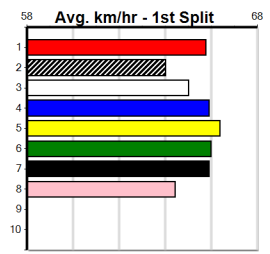

grv.org.au/racedata DAMSELS DASH

Distance: 515m, Race Type: Grade 5, Total Prizemoney: $8,785
1st: $5,900, 2nd: $1,820, 3rd: $915, 4th: $150

CANYA HYPERSONIC (6) can be hard to follow but she has the engine and she will get a nice cart across early on. MEATBALL MOLLY (5) has the class edge and can lead them up. TULLY LUNA (1) is a must in your SRM for top four.

Watchdog Tips: 6 5 1 2 Bet: Box Trifecta 1,2,5,6 ($10 for 41.67%)

TULLY LUNA [5] Powerful type and drawn to settle fairly close $4.80
BD Bitch Apr-22 Sire: FERNANDO BALE Dam: MEPUNGA ISLA
Owner(s): A Smith
Trainer: Jeffrey Britton (Anakie)
Winning Distances: < 300m (0) 300 - 399m (0) 400 - 499m (1) 500 - 599m (4) 600 - 699m (1) > 700m (0)
Winning Weights: 25.6(1) 25.9(1) 26.0(1) 26.1(1) 26.7(2)
7th (5) 26.0 515 SAN R4 15-Feb-24 30.12 29.46 7.00L BUN STORM (29.65) M/4888 . . . . . 5.22 $27.30 5
2nd (5) 26.1 600 MEP R6 21-Feb-24 34.73 34.68 0.75L BEACH BOURBSKI (34.68) Q/3332 . . . . . 9.06 $3.50 RWH
1st (3) 26.1 600 MEA R3 02-Mar-24 34.64 34.31 0.50L MAXIMUM MORELAND M/1111 . . . SW . 8.97 $2.10 RWF
3rd (7) 26.6 595 SAP R6 10-Mar-24 34.83 34.01 4.75L ROCK THE MARJEN (34.50) Q/2344 . . . . . 9.35 $3.30 RWH
5th (3) 26.5 595 SAN R1 14-Mar-24 35.00 34.15 13.00 FERNANDO DUKE (34.15) M/4465 . . . . . 9.42 $6.00 RWF
4th (7) 26.5 525 MEP R8 27-Mar-24 30.63 29.96 10.00 SO CERTAIN (29.96) M/7776 . . . . . 5.25 $12.60 5H
4th (4) 26.8 525 MEA R11 06-Apr-24 30.45 29.82 2.50L FERNANDO GOMEZ (30.29) Q/1112 . . . . . 5.15 $6.60 5
1st (6) 26.7 525 MEA R5 13-Apr-24 30.08 29.78 2.25L PACKHAM PRINCE (30.22) M/2222 . . . SW . 5.20 $13.00 5
Last 3 wins NOT included above
1st (2) 25.6 515 SAP R3 07-Jan-24 30.01 29.65 1.00L CONTAINER (30.07) M/4433 . . . . . 5.32 $6.30 7
1st (3) 25.9 515 SAN R3 11-Jan-24 29.91 29.30 0.25L ZIPPING KENDRICK (29.93) M/5332 . . . . . 5.18 $10.40 6G
1st (2) 26.0 520 GEL R6 26-Jan-24 30.15 29.68 0.05L PATCH YOU LATER (30.16) Q/2333 . . . SW . 5.46 $5.60 RWH

SHAKE AND BAKE [5] Still learning but has mid race pace, draw suits $7.00
BK Bitch May-22 Sire: SHIMA SHINE Dam: SUPER TORA
Owner(s): Super Tora (SYN), G Farrugia, W Gallagher, S Siegersma, B Schuring
Trainer: Jeffrey Britton (Anakie)
Winning Distances: < 300m (0) 300 - 399m (0) 400 - 499m (0) 500 - 599m (3) 600 - 699m (0) > 700m (0)
Winning Weights: 30.2(1) 30.6(1) 30.9(1)
5th (7) 30.8 525 MEA R1 03-Feb-24 30.71 29.70 5.50L SHAYNA BALE (30.34) M/5567 . . . . . 5.25 $7.50 7
1st (4) 30.2 525 MEP R4 14-Feb-24 30.27 30.06 2.00L MISSES EASY (30.39) M/3333 . . . . . 5.27 $3.90 X67H
3rd (3) 30.5 525 MEP R5 21-Feb-24 30.45 30.19 1.25L ALL ABOUT IVY (30.37) M/7433 . . . . . 5.27 $4.40 X67F
6th (2) 30.3 525 MEA R3 24-Feb-24 30.47 29.71 6.50L OREGON FAVORS (30.02) M/8666 . . . . . 5.33 $4.10 X67
1st (6) 30.9 525 MEP R9 20-Mar-24 30.67 30.00 0.50L WBLEC WRANGLER (30.69) M/3222 . . . . . 5.27 $3.00 X67
3rd (8) 30.7 515 SAN R11 28-Mar-24 29.77 29.45 4.50L FERNANDO GOMEZ (29.46) S/3433 . . . . . 5.27 $5.50 5
2nd (5) 30.8 515 SAN R11 04-Apr-24 29.90 29.15 3.00L FAST HEADACHE (29.69) M/5633 . . . . . 5.25 $3.60 5
5th (8) 30.6 515 SAN R11 11-Apr-24 30.18 29.45 8.00L BLACK SAIL (29.62) M/6566 . . . . . 5.31 $4.40 5
Last 3 wins NOT included above
1st (1) 30.6 525 MEP R1 27-Dec-23 30.18 29.97 5.50L GO SEEK FRANCENE (30.56) Q/2211 . . . SW . 5.19 $5.30 M