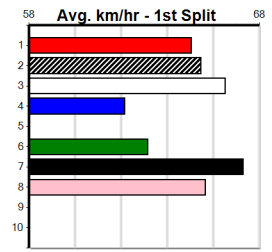

SB SANDOWN CUP MAY 24

7

8:10PM

(VIC time)

Distance: 595m, Race Type: Mixed 4/5, Total Prizemoney: $10,375
1st: $7,000, 2nd: $2,150, 3rd: $1,075, 4th: $150

WHODAT SHANLYN (6) will rely on luck, however she should get a nice run through early on and she can assume control before turning for home. JAMIE BALE (1) was brilliant over this trip last week and he is drawn to lead for a long way.

Watchdog Tips: **6** **1** **2** **7** **Bet:** **Win 6**

1

JAMIE BALE (NSW)[4] **Drawn to lead for a long way, last 40m is a worry** **$3.40**
BK Dog Nov-21 Sire: DYNA VILLA Dam: HADEEL BALE Trainer: Mark Delbridge (Balliang)

Owner(s): B Wheeler
Winning Distances: < 300m (0) 300 - 399m (0) 400 - 499m (2) 500 - 599m (6) 600 - 699m (0) > 700m (0)
Winning Weights: 33.0(1) 33.1(1) 33.2(1) 33.3(3) 33.5(1) 33.9(1)

Pos	Time	Wgt	Dist	Track	Date	Time	BOB	Margin	1st/2nd (Time)	PIR	Checked	Comment	W/R	Split 1	S/P	Grade
5th	(8)	33.0	515	SAN	R6	22-Feb-24	29.85	29.48	2.25L TOMMY TEQUILA (29.69)	S/6655	.	.	.	5.32	$19.10	X45
3rd	(7)	33.3	450	WBL	R6	29-Feb-24	25.46	25.20	2.75L FIFTY SHORT (25.28)	S/775	.	.	.	6.83	$4.10	5
1st	(1)	33.3	450	BAL	R10	06-Mar-24	25.41	24.91	2.50L BANJO ONE STRING (25.58)	M/532	.	.	.	6.73	$1.80	5
1st	(5)	33.2	450	WBL	R7	14-Mar-24	25.10	25.10	5.00L NIMBLE TOMMY (25.44)	M/311	.	.	.	6.59	$2.80	5
2nd	(2)	33.3	525	MEA	R12	23-Mar-24	30.20	29.64	0.50L NASHVILLE BALE (30.17)	M/3333	.	SW	.	5.19	$2.70	5
6th	(6)	33.2	525	MEA	R7	30-Mar-24	30.39	29.50	6.00L CABAO KYANITE (29.99)	S/6666	.	.	.	5.22	$3.90	5
1st	(4)	33.3	525	MEA	R7	06-Apr-24	30.37	29.82	1.5L MEPUNGA MUSTANG (30.46)	M/4653	.	.	.	5.21	$5.90	5
1st	(1)	33.3	595	SAN	R8	11-Apr-24	34.56	34.56	2.25L SERENE EQUITY (34.70)	M/2111	.	.	.	9.25	$1.80	X45

Last 3 wins NOT included above

1st	(2)	33.5	525	MEP	R3	11-Oct-23	30.07	29.67	6.50L HURRICANE MIST (30.49)	Q/3211	.	.	.	5.12	$2.00	X67
1st	(5)	33.1	525	MEA	R1	28-Oct-23	30.43	29.89	3.25L IBERIA BALE (30.64)	M/5111	.	SW	.	5.28	$15.00	X67F
1st	(3)	33.0	515	SAN	R12	02-Nov-23	29.78	29.10	1.25L DR. SPOKES (29.86)	M/4211	.	.	.	5.21	$3.40	5

Box History

Bx	1st	2nd	3rd	4th	5th	6th	7th	8th
1	2			1				
2	2	1			1			
3	1	1				2	1	
4	1							
5	2		1		1			
6							1	
7			2	1				
8					1	1		

Prize Best Starts Trk/Dts APM $38730.00 34.56(1)-11/4/24 23-8-2-3 1-1-0-0 25331