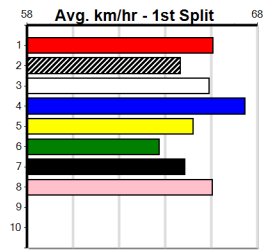

SPORTSBET NOBODY DOES IT EASIER

Distance: 515m, Race Type: Grade 4, Total Prizemoney: $9,055
1st: $6,100, 2nd: $1,870, 3rd: $935, 4th: $150

SPOT FOX (7) has an electric turn of foot and he will get a nice cart across from the six in the early stages. PICCOLO BALE (2) has a great record here and he will follow the red through early on. LYRICAL LASSY (1) will settle on the speed

Watchdog Tips: [7] [2] [1] [4] Bet: Win 7

LYRICAL LASSY [4] Drawn to be on the pace from the outset $4.20
BD Bitch Jun-21 Sire: GET IT GIZMO Dam: ZIPPING LYRIC
Trainer: Dallan Klemke (Lara)
Winning Distances: < 300m (0) 300 - 399m (0) 400 - 499m (7) 500 - 599m (6) 600 - 699m (0) > 700m (0)
Box History table and Prize Best Starts table included.

PICCOLO BALE (NSW)[4] Strong type, should get a nice sit early on $7.00
FBD Dog Mar-22 Sire: KONOMI Dam: WENDALIN BALE
Trainer: Thomas Dailly (Anakie)
Winning Distances: < 300m (0) 300 - 399m (0) 400 - 499m (2) 500 - 599m (2) 600 - 699m (0) > 700m (0)
Box History table and Prize Best Starts table included.

DEWANA SCOTCH [4] Risky early and the pace in four is a worry $16.00
BK Dog Nov-20 Sire: FERNANDO BALE Dam: DEWANA DIMIE
Trainer: Matthew Dewan (Carrum Downs)
Winning Distances: < 300m (0) 300 - 399m (0) 400 - 499m (3) 500 - 599m (4) 600 - 699m (0) > 700m (0)
Box History table and Prize Best Starts table included.

SILKY SAUCE [4] Settles on the pace but last 40m is a worry $9.00
BK Dog May-21 Sire: SENNACHIE Dam: SHANLYN GEORGIE
Trainer: Lisa Delbridge (Balliang)
Winning Distances: < 300m (0) 300 - 399m (2) 400 - 499m (4) 500 - 599m (4) 600 - 699m (0) > 700m (0)
Box History table and Prize Best Starts table included.

BLACK SAIL [4] Powerful type but relies on luck, may find bother $8.00
RF Dog May-20 Sire: SUPERIOR PANAMA Dam: TRIXTA ROX
Trainer: Ned McDonald (Pearcedale)
Winning Distances: < 300m (0) 300 - 399m (0) 400 - 499m (1) 500 - 599m (17) 600 - 699m (0) > 700m (0)
Box History table and Prize Best Starts table included.