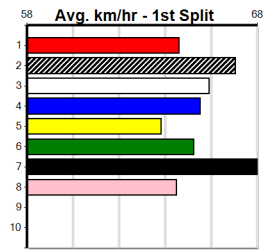

HAPPY BIRTHDAY HUGO

Distance: 715m, Race Type: Grade 5, Total Prizemoney: $10,095
1st: $6,800, 2nd: $2,095, 3rd: $1,050, 4th: $150

Tough race with a number of chasers suspect over this journey, however FULL OF REGRETS (5) has raced well behind the promising Pass Mark in recent weeks and she will be strong in the closing stages. HELLO PA (2) looks the leader and will get stronger

Watchdog Tips: 5 7 2 8 Bet: Box Trifecta 2,5,7,8 ($10 for 41.67%)

MY MARGOT [5] One paced and can find bother, needs a mix up $8.00
RF Bitch Feb-21 Sire: BERNARDO Dam: MIGHTY MATILDA
Trainer: John Brown (Nyora)
Winning Distances: < 300m (0) 300 - 399m (0) 400 - 499m (2) 500 - 599m (2) 600 - 699m (0) > 700m (0)
Winning Weights: 27.0(1) 27.3(1) 27.4(1) 27.6(1)
6th (6) 28.7 350 TRA R12 26-Jan-24 20.13 19.71 4.75L KATONI (19.80) M/87 . . . 6.90 $11.90 5
F (6) 29.3 460 WGL R5 06-Feb-24 0.00 25.63 . RHONDA GEM (26.10) M/55 . VO . 6.72 $5.10 5
ST (-) 29.2 515 SAP 03-Mar-24 29.91 . 3.25L Trial Cleared M/22 . 2of4 . 5.07 . ST
2nd (5) 29.3 680 WGL R4 12-Mar-24 40.38 39.09 0.75L WILD CASH (40.35) M/643 . . . 18.98 $17.30 RWH
3rd (2) 29.3 680 WGL R5 19-Mar-24 39.83 39.48 5.50L FULL OF REGRETS (39.48) M/555 . . . 18.86 $60.60 RWF
4th (3) 29.2 515 SAN R11 28-Mar-24 29.99 29.45 8.00L FERNANDO GOMEZ (29.46) M/6665 . . . 5.41 $10.80 5
2nd (3) 29.0 680 WGL R6 02-Apr-24 39.56 39.54 0.50L YAU DONE (39.54) M/543 . . . 18.76 $4.30 5
5th (1) 28.6 715 SAN R6 11-Apr-24 42.87 42.35 7.50L PASS MARK (42.35) M/5445 . . . 6.26 $28.10 5
Last 3 wins NOT included above
1st (1) 27.6 595 SAP R2 16-Apr-23 34.67 33.80 3.5L SEND IT BLUE (34.91) Q/1111 . SW . 9.32 $3.80 RW
1st (6) 27.0 460 WGL R7 04-May-23 26.53 25.91 1.75L DANCE MODE (26.65) M/654 . . . 6.88 $4.50 T3-6
1st (8) 27.3 515 SAP R5 25-Jun-23 30.34 29.49 0.10L MOONLIGHT JACK (30.34) S/6221 . V10 . 5.37 $5.00 5

HELLO PA [5] Looks the leader and is getting stronger $3.60
BE Bitch Sep-21 Sire: SUPERIOR PRODUCT Dam: MA'S PLUM JAM
Trainer: David Burnett (Little River)
Winning Distances: < 300m (0) 300 - 399m (0) 400 - 499m (0) 500 - 599m (3) 600 - 699m (2) > 700m (0)
Winning Weights: 28.1(1) 28.4(1) 28.8(1) 29.0(1) 29.1(1)
7th (7) 28.6 525 MEA R3 10-Feb-24 30.54 29.54 8.00L IKE BALE (29.99) M/8887 . . . 5.20 $42.20 S
4th (3) 28.2 485 HOR R7 01-Mar-24 27.57 26.75 5.50L VERDI (27.21) M/346 . . . 6.62 $18.60 SH
3rd (7) 28.1 485 HOR R7 08-Mar-24 27.31 26.75 8.00L SHIMA CURRENT (26.75) M/733 . . . 6.66 $34.80 S
6th (3) 28.6 485 HOR R8 12-Mar-24 27.62 27.12 7.50L WHITE CREST (27.12) M/353 . . . 6.65 $7.70 X45
2nd (3) 28.6 600 MEP R5 20-Mar-24 34.50 34.38 1.75L FERNANDO DUKE (34.38) Q/2222 . . . 9.04 $6.90 RWH
2nd (8) 28.6 600 MEA R3 30-Mar-24 34.51 34.35 2.50L PREMIUM EQUITY (34.35) M/2222 . . . 9.07 $6.90 RWF
1st (4) 28.4 600 MEA R10 06-Apr-24 34.61 34.61 0.50L DOTTY'S GIFT (34.63) Q/2222 . SW . 9.17 $1.50 5
2nd (4) 29.1 715 SAN R6 11-Apr-24 42.61 42.35 4.00L PASS MARK (42.35) M/3332 . . . 6.13 $3.30 5
Last 3 wins NOT included above
1st (3) 29.1 545 BAL R5 20-Sep-23 31.19 30.73 1.25L SCARLETT'S WISH (31.27) M/2111 . . . 6.72 $3.90 RWF
1st (6) 28.8 515 SAN R2 28-Sep-23 29.56 29.31 2.00L WILLA BALE (29.69) M/2111 . SW . 5.06 $4.50 6G
1st (3) 28.1 600 MEP R5 29-Nov-23 34.74 34.44 0.75L ONE TRICK PONY (34.78) M/3222 . SW . 9.10 $2.20 RWH