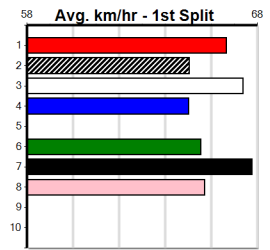

THE SUPER PUPS ARE COMING

Distance: 515m, Race Type: Free For All, Total Prizemoney: $9,055
1st: $6,100, 2nd: $1,870, 3rd: $935, 4th: $150

YACHI BALE (8) is absolutely airborne at present and he should be able to pick them off in the closing stages. HERE COMES ARTIE (1) should have enough pace to hold the early lead but he will need to have a four length buffer on the pink mid race.

Watchdog Tips: 8 1 3 7 Bet: Win 8

Race 1: HERE COMES ARTIE [3] Drawn to lead, depend on how close the 8 is $3.40
Owner(s): G Membrey
Winning Distances: < 300m (0) 300 - 399m (2) 400 - 499m (5) 500 - 599m (6) 600 - 699m (0) > 700m (0)
Box History table and Prize Best Starts table included.

Race 2: LUPINI MONELLI (WA)[4] Good record here but may get crowded early $16.00
Owner(s): Aloisi Lehman (SYN), T Aloisi, M Lehman
Winning Distances: < 300m (0) 300 - 399m (0) 400 - 499m (0) 500 - 599m (14) 600 - 699m (1) > 700m (0)
Box History table and Prize Best Starts table included.

Race 3: HERE COMES MILLI [2] Huge talent but may not cross the red, risky $4.80
Owner(s): G Rowe
Winning Distances: < 300m (0) 300 - 399m (0) 400 - 499m (4) 500 - 599m (7) 600 - 699m (0) > 700m (0)
Box History table and Prize Best Starts table included.

Race 4: EDSSEL BALE (NSW)[4] One paced and looks well out of his depth $26.00
Owner(s): B Wheeler
Winning Distances: < 300m (0) 300 - 399m (1) 400 - 499m (4) 500 - 599m (6) 600 - 699m (0) > 700m (0)
Box History table and Prize Best Starts table included.

Race 5: *** VACANT BOX ***
Owner(s):
Winning Distances: < 300m (0) 300 - 399m (0) 400 - 499m (0) 500 - 599m (0) 600 - 699m (0) > 700m (0)
Box History table included.