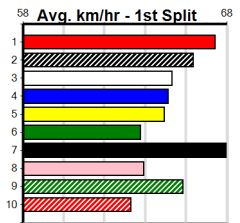

NATIONAL GREYHOUND ADOPTION MON

5

6:31PM

(VIC time)

Distance: 450m, Race Type: Grade 5, Total Prizemoney: $2,925
1st: $1,950, 2nd: $600, 3rd: $300, 4th: $75

The speedy MR. FAHRENHEIT (7) is near faultless early and he should lead for a long way, however he should bring SHIMA DREAM (8) across with him and a clear passage throughout will see the pink prove far too classy in the run to the line

Watchdog Tips: **8** **7** **1** **5** **Bet:** **Win 8**