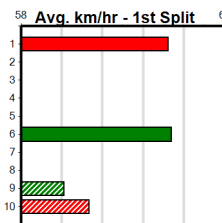

SPORTSBET HT1

Distance: 390m, Race Type: Maiden Heat, Total Prizemoney: $2,535
1st: $1,680, 2nd: $520, 3rd: $260, 4th: $75

1

5:12PM
(VIC time)

SUDOKU NALA (8) is a member of a powerful kennel and she is sure to have plenty of support on debut. GO ME GO (6) sizzled early on debut and she is the best of the race brigade. OFFENSIVE LADY (7) is well bred and in very capable hands

Watchdog Tips: **8** **6** **7** **2** **Bet:** **Win 8**