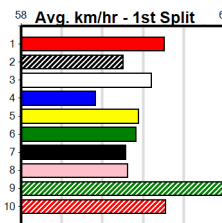

MACEY'S BISTRO

Distance: 450m, Race Type: Mixed 6/7, Total Prizemoney: $2,925
1st: $1,950, 2nd: $600, 3rd: $300, 4th: $75

4

6:09PM

(VIC time)

HOVLAND (3) sizzled in a trial here recently and he will take a power of beating if he stays focused throughout. REIKO WALTER (8) will get plenty of room early on and he will turn up the heat mid race. LEON'S ENTITY (4) is showing plenty of promise

Watchdog Tips:

3

8

4

7

Bet:

Win 3