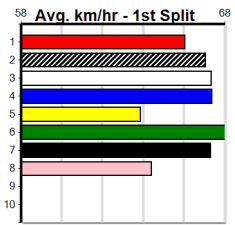

WANNON PARK BINGO WEDNESDAY'S

Distance: 390m, Race Type: Free For All, Total Prizemoney: $3,360
1st: $2,250, 2nd: $690, 3rd: $345, 4th: $75

10

8:07PM

(VIC time)

TORNADO TAHLIA (2) should have enough pace to clear the red early and she will turn with a race winning break. TIGGERLONG GAS (1) has the class edge but he can be a tad risky at box rise. DOT'S REDEEMER (8) may be the value runner

Watchdog Tips: **2** **1** **8** **7** **Bet:** **Box Trifecta 1,2,7,8 ($10 for 41.67%)**