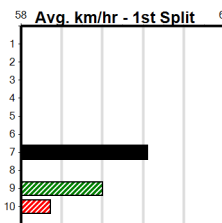

SPORTSBET HT2

Distance: 390m, Race Type: Maiden Heat, Total Prizemoney: $2,535
1st: $1,680, 2nd: $520, 3rd: $260, 4th: $75

2

5:31PM

(VIC time)

KATHLEEN'S ENTITY (6) is closely related to some former superstars and she is expected to fire fresh. SUDOKU ROSIE (3) is a member of a powerful kennel and she is sure to have plenty of support on debut. APHRASIA (4) must be respected

Watchdog Tips:

6

3

4

1

Bet:

Win 6