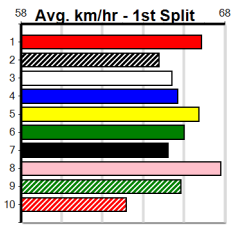

CASSIGN DESIGN

Distance: 450m, Race Type: Mixed 4/5, Total Prizemoney: $3,360
1st: $2,250, 2nd: $690, 3rd: $345, 4th: $75

6

6:54PM

(VIC time)

ROYAL GYPSY (8) is near faultless at box rise and she should break up the field through the bend.
ZELDA CHAOS (1) is another reliable beginner and he should be in the top three throughout. BUN
STORM (4) is the run on type in the event.

Watchdog Tips: **8** **1** **4** **5** Bet: **Win 8**