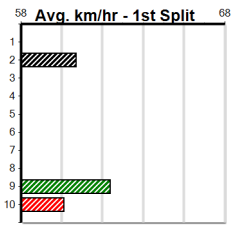

# SPORTSBET HT3

Distance: 390m, Race Type: Maiden Heat, Total Prizemoney: \$2,535  
1st: \$1,680, 2nd: \$520, 3rd: \$260, 4th: \$75