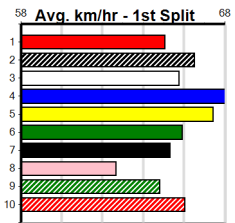

WOOD MOTORCYCLE & MOWER

Distance: 390m, Race Type: Grade 5, Total Prizemoney: $2,925
1st: $1,950, 2nd: $600, 3rd: $300, 4th: $75

12

8:46PM

(VIC time)

ALFIE ALLIGATOR (1) has a great record here and he is drawn to lead from go to whoa. SOLEUS (8) busted the clock at Shepparton and he has a tremendous record from this draw. FRONT COVER (4) will be in the firing line throughout

Watchdog Tips:

1

8

4

7

Bet:

Win 1