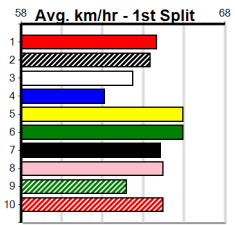

EDWARDS ELECTRICAL

Distance: 450m, Race Type: Grade 5, Total Prizemoney: $2,925
1st: $1,950, 2nd: $600, 3rd: $300, 4th: $75

9

7:52PM
(VIC time)

DOWNSTREAM (6) should be able to settle in the top three and he may prove too classy in the run home. REDEEM THIS (8) is an improving type and he will be on the pace for most of the trip. VALLETTA DASH (7) is getting better with each run

Watchdog Tips: **6** **8** **7** **3** **Bet:** **Win 6**