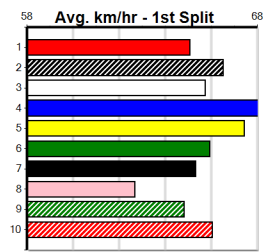

WOOD MOTORCYCLE & MOWER

Distance: 390m, Race Type: Grade 5, Total Prizemoney: $2,925
1st: $1,950, 2nd: $600, 3rd: $300, 4th: $75

ALFIE ALLIGATOR (1) has a great record here and he is drawn to lead from go to whoa. SOLEUS (8) busted the clock at Shepparton and he has a tremendous record from this draw. FRONT COVER (4) will be in the firing line throughout

Watchdog Tips: 1 8 4 7 Bet: Win 1

Form Box Wgt Dist Track Date Time BON Margin 1st/2nd (Time) PIR Checked Comment W/R Split 1 S/P Grade

ALFIE ALLIGATOR [5] Prolific winner, drawn to lead throughout $2.80
RF Dog Jun-19 Sire: BARCIA BALE Dam: MAJA MAHI MAHI
Owner(s): MIDDLE TOTE (SYN), H Bailey, J Aitken
Trainer: Darren Fisher (Lara)

Box History table and Prize Best Starts Trk/Dts APM for Alfie Alligator

PENNY PINTO [5] Improving type but this class may test $14.00
BD Bitch Feb-22 Sire: FERNANDO BALE Dam: WEEONA DOTTY
Owner(s): B Casey
Trainer: Brendan Casey (Penshurst)

Box History table and Prize Best Starts Trk/Dts APM for Penny Pinto

ASTON RADAR [5] Capable but can be very hit or miss early $10.00
BK Dog Feb-21 Sire: ASTON KIMETTO Dam: ASTON REGAS
Owner(s): R Borda
Trainer: Tracie Price (Compton)

Box History table and Prize Best Starts Trk/Dts APM for Aston Radar

FRONT COVER [5] Settles on the speed, last 50m is the concern $6.50
BK Bitch Dec-21 Sire: TOMMY SHELBY Dam: CHLOE LOUISE
Owner(s): Wat Gor Pow (SYN), S Watson, B Power, I Arshad
Trainer: Margery Quick (Haddon)

Box History table and Prize Best Starts Trk/Dts APM for Front Cover

COMPTON CHARLIE (SA)[5] First look here, may get crowded early, risky $8.00
BK Dog Dec-21 Sire: ASTON KIMETTO Dam: CAIRNLEA PEBBLES
Owner(s): Price Price (SYN), T Price, K Price
Trainer: Tracie Price (Compton)

Box History table and Prize Best Starts Trk/Dts APM for Compton Charlie

1

2

3

4

5