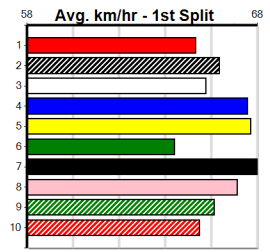

WARRNAMBOOL FENCING SPECIALISTS

Distance: 390m, Race Type: Grade 5, Total Prizemoney: $2,925
1st: $1,950, 2nd: $600, 3rd: $300, 4th: $75

MYOLA NICK (8) has terrific pace once balanced and he should be able to zip away when the middle division bunch through the bend. ASTON SHEERAN (5) can be a tad risky at box rise but he can carve out time when on the arm.

Watchdog Tips: 8 5 1 4 Bet: Win 8

ASTON ARETHA (NSW)[5] Better than her past few, draw will help $3.40
Owner(s): R Borda
Winning Distances: < 300m (0) 300 - 399m (1) 400 - 499m (3) 500 - 599m (0) 600 - 699m (0) > 700m (0)
Box History table and Prize Best Starts table included.

MORAINE MARIO [5] Resuming, capable but may need a run or two $14.00
Owner(s): MORAIINE (SYN), G Judd, S Judd
Winning Distances: < 300m (0) 300 - 399m (2) 400 - 499m (3) 500 - 599m (0) 600 - 699m (0) > 700m (0)
Box History table and Prize Best Starts table included.

FIBULARIS [5] Gutsy win last time but this is a lot harder $10.00
Owner(s): TABB FAMILY (SYN), M Tabb, S Tabb, K Tabb
Winning Distances: < 300m (0) 300 - 399m (7) 400 - 499m (9) 500 - 599m (3) 600 - 699m (0) > 700m (0)
Box History table and Prize Best Starts table included.

BUMPY GOLD (NSW)[5] Huge talent but can make mistakes in his races $4.60
Owner(s): Kiando (SYN), L Anderson, K Woodhead
Winning Distances: < 300m (0) 300 - 399m (3) 400 - 499m (4) 500 - 599m (0) 600 - 699m (0) > 700m (0)
Box History table and Prize Best Starts table included.

ASTON SHEERAN [5] Explodes soon after box rise, danger if leads $4.20
Owner(s): R Borda
Winning Distances: < 300m (0) 300 - 399m (2) 400 - 499m (2) 500 - 599m (0) 600 - 699m (0) > 700m (0)
Box History table and Prize Best Starts table included.