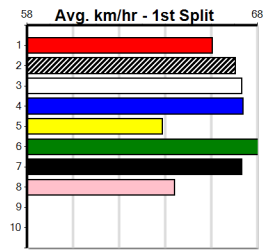

WANNON PARK BINGO WEDNESDAY'S

Distance: 390m, Race Type: Free For All, Total Prizemoney: $3,360
1st: $2,250, 2nd: $690, 3rd: $345, 4th: $75

TORNADO TAHLIA (2) should have enough pace to clear the red early and she will turn with a race winning break. TIGGERLONG GAS (1) has the class edge but he can be a tad risky at box rise. DOT'S REDEEMER (8) may be the value runner

Watchdog Tips: 2 1 8 7 Bet: Box Trifecta 1,2,7,8 ($10 for 41.67%)

Race 1: TIGGERLONG GAS (NSW)[1] Class edge, gets the gun run, clear danger $3.40. Includes owner, sire, dam, winning distances, weights, and box history.

Race 2: TORNADO TAHLIA [4] Front runner and should clear the red early $3.60. Includes owner, sire, dam, winning distances, weights, and box history.

Race 3: SCOTT TO BURN [4] Honest type but won't get a cheap lead, no $9.00. Includes owner, sire, dam, winning distances, weights, and box history.

Race 4: NICE ONE TOM [4] Another who will need to lead to win, tested $10.00. Includes owner, sire, dam, winning distances, weights, and box history.

Race 5: CAPITAL GAIN [4] Drawn to find early bother, maybe next time $14.00. Includes owner, sire, dam, winning distances, weights, and box history.