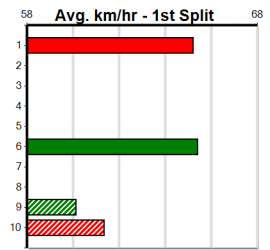

SPORTSBET HT1

1

5:12PM

(VIC time)

Distance: 390m, Race Type: Maiden Heat, Total Prizemoney: $2,535
1st: $1,680, 2nd: $520, 3rd: $260, 4th: $75

SUDOKU NALA (8) is a member of a powerful kennel and she is sure to have plenty of support on debut. GO ME GO (6) sizzled early on debut and she is the best of the race brigade. OFFENSIVE LADY (7) is well bred and in very capable hands

Watchdog Tips: **8** **6** **7** **2** **Bet:** **Win 8**

Box History

Form Box	Wgt	Dist	Track	Date	Time	BON	Margin	1st/2nd (Time)	PIR	Checked	Comment	WR	Split 1	S/P	Grade		
1	PEST EXPRESS [M] $10.00																
	Solid on debut but prefer drawn out wide																
	BK	Bitch	Jan-22		Sire: ALLEN DEED		Dam: RIXY YA PEST		Trainer: Mathew Wright (Wangoom)								
	Owner(s): J Pickett																
	Winning Distances: < 300m (0) 300 - 399m (0) 400 - 499m (0) 500 - 599m (0) 600 - 699m (0) > 700m (0)																
	Winning Weights:																
	3rd (6)	25.9	390	WBL	R2	11-Apr-24	22.79	22.09	7.50L	OUR MATE BEAR (22.29)	Q/34			W	8.88	$20.70 M	
	Last 3 wins NOT included above																
	<table border="1"> <caption>Box History</caption> <thead> <tr><th>Bx</th><th>1st</th><th>2nd</th><th>3rd</th><th>4th</th><th>5th</th><th>6th</th><th>7th</th><th>8th</th></tr> </thead> <tbody> <tr><td>1</td><td></td><td></td><td></td><td></td><td></td><td></td><td></td><td></td></tr> <tr><td>2</td><td></td><td></td><td></td><td></td><td></td><td></td><td></td><td></td></tr> <tr><td>3</td><td></td><td></td><td></td><td></td><td></td><td></td><td></td><td></td></tr> <tr><td>4</td><td></td><td></td><td></td><td></td><td></td><td></td><td></td><td></td></tr> <tr><td>5</td><td></td><td></td><td></td><td></td><td></td><td></td><td></td><td></td></tr> <tr><td>6</td><td></td><td></td><td></td><td>1</td><td></td><td></td><td></td><td></td></tr> <tr><td>7</td><td></td><td></td><td></td><td></td><td></td><td></td><td></td><td></td></tr> <tr><td>8</td><td></td><td></td><td></td><td></td><td></td><td></td><td></td><td></td></tr> <tr><td>Prize Best</td><td colspan="5"></td><td>$260.00</td><td colspan="3"></td></tr> <tr><td>Starts</td><td colspan="5"></td><td>NBT</td><td colspan="3"></td></tr> <tr><td>Trk/Dts</td><td colspan="5"></td><td>1-0-0-1</td><td colspan="3"></td></tr> <tr><td>APM</td><td colspan="5"></td><td>1-0-0-1</td><td colspan="3">260</td></tr> </tbody> </table>																
	2	WISDOM BALE (NSW)[M] $5.00															
Dam produced superstar Kelsey Bale																	
BK		Bitch	Jul-22		Sire: JARVIS BALE		Dam: ETHLA ALLEN		Trainer: Daniel Gibbons (Avalon)								
Owner(s): B Wheeler																	
Winning Distances: < 300m (0) 300 - 399m (0) 400 - 499m (0) 500 - 599m (0) 600 - 699m (0) > 700m (0)																	
Winning Weights:																	
Last 3 wins NOT included above																	
<table border="1"> <caption>Box History</caption> <thead> <tr><th>Bx</th><th>1st</th><th>2nd</th><th>3rd</th><th>4th</th><th>5th</th><th>6th</th><th>7th</th><th>8th</th></tr> </thead> <tbody> <tr><td>1</td><td></td><td></td><td></td><td></td><td></td><td></td><td></td><td></td></tr> <tr><td>2</td><td></td><td></td><td></td><td></td><td></td><td></td><td></td><td></td></tr> <tr><td>3</td><td></td><td></td><td></td><td></td><td></td><td></td><td></td><td></td></tr> <tr><td>4</td><td></td><td></td><td></td><td></td><td></td><td></td><td></td><td></td></tr> <tr><td>5</td><td></td><td></td><td></td><td></td><td></td><td></td><td></td><td></td></tr> <tr><td>6</td><td></td><td></td><td></td><td></td><td></td><td></td><td></td><td></td></tr> <tr><td>7</td><td></td><td></td><td></td><td></td><td></td><td></td><td></td><td></td></tr> <tr><td>8</td><td></td><td></td><td></td><td></td><td></td><td></td><td></td><td></td></tr> <tr><td>Prize Best</td><td colspan="5"></td><td>$0</td><td colspan="3">FSH</td></tr> <tr><td>Starts</td><td colspan="5"></td><td>0-0-0-0</td><td colspan="3"></td></tr> <tr><td>Trk/Dts</td><td colspan="5"></td><td>0-0-0-0</td><td colspan="3"></td></tr> <tr><td>APM</td><td colspan="5"></td><td>0</td><td colspan="3"></td></tr> </tbody> </table>																	
3		DALVUI ROSE [M] $6.00															
		Dam produced the gifted Mr. Beets															
	BK	Bitch	Oct-21		Sire: HOUDINI BOY		Dam: MOTHER HANNAH		Trainer: Paul Herry (Terang)								
	Owner(s): P Herry																
	Winning Distances: < 300m (0) 300 - 399m (0) 400 - 499m (0) 500 - 599m (0) 600 - 699m (0) > 700m (0)																
	Winning Weights:																
	Last 3 wins NOT included above