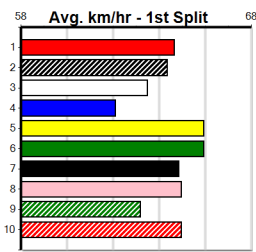

EDWARDS ELECTRICAL

Distance: 450m, Race Type: Grade 5, Total Prizemoney: $2,925
1st: $1,950, 2nd: $600, 3rd: $300, 4th: $75

DOWNSTREAM (6) should be able to settle in the top three and he may prove too classy in the run home. REDEEM THIS (8) is an improving type and he will be on the pace for most of the trip. VALLETTA DASH (7) is getting better with each run

Watchdog Tips: 6 8 7 3 Bet: Win 6

MR. DEEDS [5] Can miss away, may get buried too far back $10.00
BK Dog Sep-19 Sire: COSMIC RUMBLE Dam: MEPUNGA TIARA
Owner(s): G Anders
Trainer: Vicki Anders (Koroit)

MUM SAID ALBERT [5] Talented but will push up the track, tested $16.00
BK Dog Mar-22 Sire: BERNARDO Dam: HOOK ALONG BOOK
Owner(s): Belinda Connolly and Shane Connolly (SYN), S Connolly, B Connolly
Trainer: Rosalie Kerr (Caldermeade)

TRICKY DISCO [5] Dominant last time, needs to clear the 2 early $6.00
BK Dog Feb-22 Sire: SUPERIOR PANAMA Dam: ASH STAR
Owner(s): D Melder
Trainer: Marcus Lloyd (Anakie)

GOOD MANNER [5] One paced, gets shuffled back, prefer others $21.00
BK Bitch Jun-21 Sire: ORSON ALLEN Dam: QUEENIE JEAN
Owner(s): COUPLA BLOKES (SYN), N Emanuele, M Allan
Trainer: Briana Robertson -leech (Smeato)

BELAIR BRAE [5] Front runner, struggles here, prefer to watch $18.00
BD Bitch Jan-22 Sire: KINLOCH BRAE Dam: JUST LOVIN' IT
Owner(s): P Byrne
Trainer: Trevor Steel (Nullawarre)

1

2

3

4

5