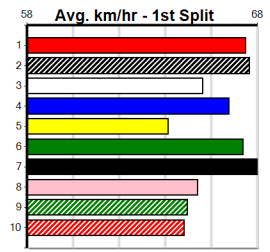

MATKO HIRE

Distance: 450m, Race Type: Grade 5, Total Prizemoney: $2,925
1st: $1,950, 2nd: $600, 3rd: $300, 4th: $75

BERNIE BURROW (1) has been ultra impressive since moving to Victoria and he will be carving out time on the arm. TATTOOED (2) has an explosive turn of foot and he will follow the red throughout. WILD BANKER (7) can cause an upset

Watchdog Tips: 1 2 7 6 Bet: Win 1

Horse card for BERNIE BURROW [5], Airborne at present and drawn to lead throughout, $2.80. Includes owner, sire, dam, winning distances, weights, and box history.

Horse card for TATTOOED [5], Follows the red early, top three in your SRM, $3.40. Includes owner, sire, dam, winning distances, weights, and box history.

Horse card for SHIMA STEEL [5], Talented but needs things his own way, risky, $16.00. Includes owner, sire, dam, winning distances, weights, and box history.

Horse card for ASTRA BALE (NSW)[5], Front runner, too much pace underneath, $8.00. Includes owner, sire, dam, winning distances, weights, and box history.

Horse card for MYALL MATE [5], Great strike rate but this is harder, next time, $10.00. Includes owner, sire, dam, winning distances, weights, and box history.