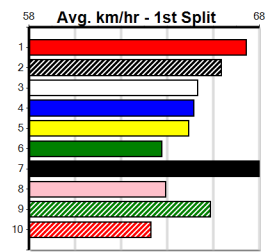

NATIONAL GREYHOUND ADOPTION MONTH

Distance: 450m, Race Type: Grade 5, Total Prizemoney: $2,925
1st: $1,950, 2nd: $600, 3rd: $300, 4th: $75

The speedy MR. FAHRENHEIT (7) is near faultless early and he should lead for a long way, however he should bring SHIMA DREAM (8) across with him and a clear passage throughout will see the pink prove far too classy in the run to the line

Watchdog Tips: 8 7 1 5 Bet: Win 8

1 BAD MOVE [5] Prolific winner, drawn to be prominent throughout $6.50
Owner(s): N Lalli
Winning Distances: < 300m (0) 300 - 399m (3) 400 - 499m (5) 500 - 599m (7) 600 - 699m (0) > 700m (0)
Box History table and Prize Best Starts table included.

2 MORAINIE NADIA [5] Runs into a couple of good ones, look to others $26.00
Owner(s): MORAINIE (SYN), G Judd, S Judd
Winning Distances: < 300m (0) 300 - 399m (4) 400 - 499m (2) 500 - 599m (0) 600 - 699m (0) > 700m (0)
Box History table and Prize Best Starts table included.

3 MORAINIE ARNIE [5] Talented but tends to struggle over this journey $21.00
Owner(s): M Keane
Winning Distances: < 300m (0) 300 - 399m (8) 400 - 499m (0) 500 - 599m (0) 600 - 699m (0) > 700m (0)
Box History table and Prize Best Starts table included.

4 NAVY BLUE BUZZ (WA)[5] Struggled since moving to Vic, prefer others $21.00
Owner(s): D Bewley
Winning Distances: < 300m (0) 300 - 399m (0) 400 - 499m (3) 500 - 599m (7) 600 - 699m (3) > 700m (0)
Box History table and Prize Best Starts table included.

5 TIGGERLONG FLYER (NSW)[5] Better than form, can cause an upset with luck $10.00
Owner(s): M Finn
Winning Distances: < 300m (0) 300 - 399m (1) 400 - 499m (8) 500 - 599m (7) 600 - 699m (0) > 700m (0)
Box History table and Prize Best Starts table included.