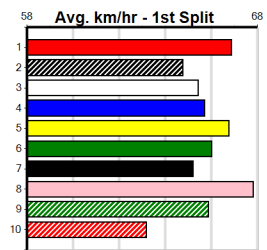

CASSIGN DESIGN

Distance: 450m, Race Type: Mixed 4/5, Total Prizemoney: $3,360
1st: $2,250, 2nd: $690, 3rd: $345, 4th: $75

ROYAL GYPSY (8) is near faultless at box rise and she should break up the field through the bend.
ZELDA CHAOS (1) is another reliable beginner and he should be in the top three throughout. BUN
STORM (4) is the run on type in the event.

Watchdog Tips: 8 1 4 5 Bet: Win 8

Race card for ZELDA CHAOS [5], $3.60. Includes details on sire (NEED MY MONEYNOW), dam (GYPSY ZELDA), winning distances, and box history.

Race card for REIKO SLATER [4], $10.00. Includes details on sire (ORSON ALLEN), dam (STAR REIKO), winning distances, and box history.

Race card for HIGHLY ALERT [5], $9.00. Includes details on sire (FERNANDO BALE), dam (CAPTAIN JACKIE), winning distances, and box history.

Race card for BUN STORM [5], $8.00. Includes details on sire (DROOPYS SYDNEY), dam (GYPSY BUN), winning distances, and box history.

Race card for WEBLEC WOLF [5], $4.20. Includes details on sire (KINLOCH BRAE), dam (WEBLEC DIAMOND), winning distances, and box history.