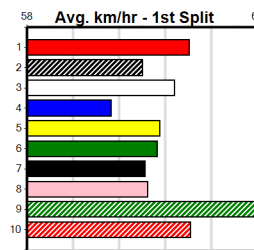

MACEY'S BISTRO

Distance: 450m, Race Type: Mixed 6/7, Total Prizemoney: $2,925
1st: $1,950, 2nd: $600, 3rd: $300, 4th: $75

HOVLAND (3) sizzled in a trial here recently and he will take a power of beating if he stays focused throughout. REIKO WALTER (8) will get plenty of room early on and he will turn up the heat mid race. LEON'S ENTITY (4) is showing plenty of promise

Watchdog Tips: 3 8 4 7 Bet: Win 3

GRACE'S ENTITY [7] Strong debut winner but this is a lot harder $10.00
F Bitch Jan-22 Sire: ASTON DEE BEE Dam: ZARA'S ENTITY
Owner(s): - k m syndicate (SYN), M Barry, K Boyle
Trainer: Kathleen Boyle (Lethbridge)

BUN UNDERCURRENT [6] Has the talent but is very hit or miss early $8.00
BD Bitch Jun-22 Sire: DROOPYS SYDNEY Dam: GYPSY BUN
Owner(s): M Mitchell
Trainer: Michael Mitchell (Gnotuk)

HOVLAND [6] Biks Scorched in a trial here, wins if stays focused $2.60
BK Dog Mar-22 Sire: FABREGAS Dam: MAGIC LANTERN
Owner(s): Talarico Hogg (SYN), G Talarico, T Hogg
Trainer: Anthony Azzopardi (Rowsley)

LEON'S ENTITY [6] Armed with good early burn, threat if steps $4.60
BK Dog Jan-22 Sire: ASTON DEE BEE Dam: ZARA'S ENTITY
Owner(s): K Boyle
Trainer: Kathleen Boyle (Lethbridge)

ASTON REIMS [6] Good record here but drawn to find bother $10.00
BK Dog Apr-22 Sire: FERNANDO BALE Dam: ASTON CHANDON
Owner(s): R Borda
Trainer: Aimee Drew (Dennington)