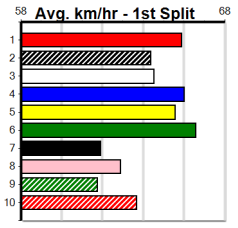

Distance: 450m, Race Type: Grade 5 Final, Total Prizemoney: $3,360
1st: $2,250, 2nd: $690, 3rd: $345, 4th: $75

7
8:59PM
(VIC time)

DR. FALKOR (1) can explode to the lead soon after box rise from his gun draw and could prove hard to reel in. PLAY THE VICTIM (4) is one of the most honest chasers in work and looks like the danger. TANGELA BALE (6) can challenge as well.

Watchdog Tips: **1** **4** **6** **2** **Bet:** **Box Trifecta 1,4,6 ($10 for 166.67%)**