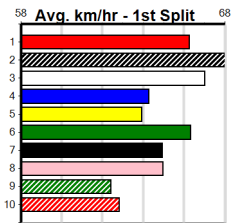

NAK SIGNS

Distance: 395m, Race Type: Grade 5, Total Prizemoney: $2,925
1st: $1,950, 2nd: $600, 3rd: $300, 4th: $75

KISAUNI (7) has ran solid placings in 3 of his last 4 starts and looks set for a much deserved victory tonight. DANNI'S GEM (1) has been racing well enough for this and can challenge from her gun draw. BLITZ (2) can race on the speed throughout.

Watchdog Tips: 7 1 2 5 Bet: Box Quinella 1,2,7 ($10 for 333.33%)

Main table containing race details for horses 1-9, including names, trainers, owners, and performance statistics.