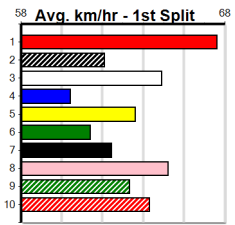

MCMAHON BUILDERS

Distance: 395m, Race Type: Grade 5, Total Prizemoney: $2,925
1st: $1,950, 2nd: $600, 3rd: $300, 4th: $75

10

10:05PM
(VIC time)

UNIQUE MUNDINE (1) excels from inside draws and he looks hard to hold out in this. NO DOORS (5) can show good early speed and can challenge after some good racing of late. BLUE OPAL ROCKS (8) has posted smart all the way wins in his last 2.

Watchdog Tips: **1** **5** **8** **7** Bet: **Win 1**