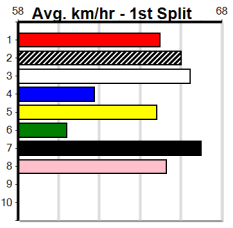

ENG BAL 2024-04-17

Traralgon

SINCLAIR CONTRACTING

Distance: 450m, Race Type: Mixed 4/5, Total Prizemoney: \$3,360
1st: \$2,250, 2nd: \$690, 3rd: \$345, 4th: \$75

6

8:31PM

(VIC time)

ZARA MARNIE (7) is resuming here but raced at Group 1 level 3 starts back and looks like the one to beat after a smart recent trial. ACE OF PACE (8) can get a nice cart across early in this and can challenge. JEBRYNAH NITRO (3) has plenty of talent.