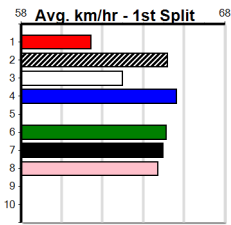

KISS PROFESSIONAL SOLUTIONS

Distance: 500m, Race Type: Mixed 4/5, Total Prizemoney: $3,875
1st: $2,600, 2nd: $800, 3rd: $400, 4th: $75

Watchdog Tips: **2** **7** **8** **6** **Bet:** **Box Trifecta 2,7,8 ($10 for 166.67%)**

1 HIGH EMOTION [5] *Wide runner, well beaten of late, tough ask.*
F B Apr-21 ZAMBORA BROCKIE **ROCK ME** **$21.00**

Trainer: Kellie Morrison (Kilmany)

2nd (2)	26.6	500	TRA	R8	22-Mar-24	28.17	28.07	1.5LJEBEDIAH (28.07)	M/322	.	.	W	9.42	$24.20	X45
6th (5)	26.8	500	TRA	R8	29-Mar-24	28.52	27.75	12.00LEARLY BOY (27.75)	M/677	.	.	W	9.48	$74.30	X45
6th (8)	26.7	450	TRA	R8	03-Apr-24	25.60	24.91	10.00LURIEL BALE (24.91)	Q/466	.	.	.	6.70	$34.00	X45
6= (8)	26.6	510	SLE	R8	07-Apr-24	29.79	28.63	17.00LEXALTED (28.63)	M/656	.	.	W	9.49	$20.10	X45

Owner(s): J Booker

Winning Boxes

1	2	3	4	5	6	7	8
2	2	3	4	5	6	7	8
1						2	3
Prize	$20,940.00						
Best	28.23						
Starts	49-6-8-7						
Trk/Dst	9-1-1-1						
APM	$7816						

2 XILE BALE (NSW)[4] *Much easier here than his last few, can go close.*
BK D Apr-21 DYNA VILLA **QUAIL BALE** **$2.60**

Trainer: Robert Camilleri (Lara)

7th (4)	36.8	515	SAN	R12	14-Mar-24	30.28	29.27	9.50LUTRILLO BALE (29.64)	Q/6887	.	.	.	5.21	$5.40	5
8th (3)	36.7	515	SAN	R11	21-Mar-24	30.68	29.27	19.00HIGHLY ALERT (29.35)	M/8888	.	.	.	5.30	$9.30	X45
4th (1)	36.2	515	SAN	R6	04-Apr-24	29.85	29.15	7.00LXPLICIT (29.37)	Q/5455	.	.	.	5.14	$9.90	X45
3rd (3)	35.9	500	TRA	R8	12-Apr-24	28.05	27.94	1.75LACE OF PACE (27.94)	M/222	.	.	.	9.22	$2.40	X45

Owner(s): B Wheeler

Winning Boxes

1	2	3	4	5	6	7	8
2	2	4				3	1
Prize	$52,910.00						
Best	27.61						
Starts	43-12-9-5						
Trk/Dst	2-1-0-1						
APM	$23501						

3 DR. CHIEFTAIN [5] *May get shuffled back early, needs it easier.*
BE D Jul-20 AUSSIE INFRARED **MIRIAM** **$51.00**

Trainer: Marcus McMahon (Darriman)

3rd (5)	37.2	510	SLE	R6	17-Mar-24	29.41	28.69	6.00LKIT (29.00)	M/653	.	.	.	9.66	$20.80	RWH
7th (5)	37.6	510	SLE	R5	24-Mar-24	29.89	28.72	14.00LDR. QUEENIE (28.96)	M/887	.	.	.	9.93	$23.00	RWF
5th (5)	36.7	460	WGL	R3	02-Apr-24	26.32	25.54	8.50LWARM COCKLES (25.73)	M/777	.	.	.	6.85	$55.30	RWH
5th (5)	36.9	460	WGL	R8	09-Apr-24	26.16	25.60	8.00LHERE COMES BLUE (25.61)	M/885	.	.	.	6.83	$97.70	5H

Owner(s): DOCTORS KENNELS (SYN), J McMahon, J Gill

Winning Boxes

1	2	3	4	5	6	7	8
1	1			1		1	
Prize	$14,150.00						
Best	NBT						
Starts	64-4-8-7						
Trk/Dst	11-0-3-0						
APM	$4879						

4 WANDANA LAD [5] *Hit or miss early, place hopes if hits here.*
BK D Jun-21 ASTON DEE BEE **MISS MORRISSET** **$8.00**

Trainer: Garry Johnson (Chum Creek)

6th (2)	31.8	515	SAP	R4	10-Mar-24	30.65	29.77	10.00LLAMIA ERNIE (29.96)	M/8777	.	.	.	5.38	$5.70	T3-5H
1st (7)	31.4	450	SHP	R8	21-Mar-24	25.56	25.54	5.50LMARIONVALE PIES (25.93)	M/111	.	.	.	6.69	$2.70	T3-5
5th (4)	30.9	450	TRA	R7	29-Mar-24	25.57	24.83	9.50LACE OF PACE (24.91)	M/876	.	.	.	6.93	$55.40	5
3rd (2)	30.7	450	SHP	R6	11-Apr-24	25.52	25.34	1.75LSHA TIN KING (25.40)	M/333	.	.	.	6.68	$10.00	5

Owner(s): D Fraser

Winning Boxes

1	2	3	4	5	6	7	8
2		1	1			1	1
Prize	$15,520.00						
Best	FSTD						
Starts	46-7-6-7						
Trk/Dst	0-0-0-0						
APM	$5449						

5 *** VACANT BOX ***

Trainer:
Owner(s):

Winning Boxes

1	2	3	4	5	6	7	8
Prize							
Best							
Starts							
Trk/Dst							
APM