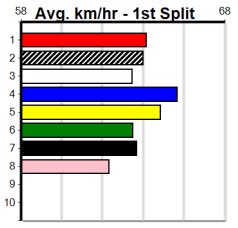

FENECH CURTAINS AND BLINDS

Distance: 450m, Race Type: Grade 5, Total Prizemoney: \$2,925
1st: \$1,950, 2nd: \$600, 3rd: \$300, 4th: \$75

5

8:13PM

(VIC time)

GALLOPING SUZIE (1) is drawn to race on the speed from the outset in this and could be the one to beat. SLOACE (5) has plenty of talent and may only need an ounce of luck to challenge. TUTELINA (7) has a good turn of foot once balanced.