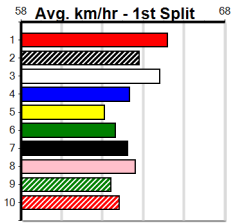

NATIONAL GREYHOUND ADOPTION MON

Distance: 395m, Race Type: Grade 5, Total Prizemoney: $2,925
1st: $1,950, 2nd: $600, 3rd: $300, 4th: $75

CORTEZ BALE (1) has plenty of talent and looks like the one to beat from the gun draw tonight. WHY NOT JULES (7) can show good early speed and has been racing well enough to challenge here. SUMMER WINGS (4) may only need some luck.

Watchdog Tips: 1 7 4 3 Bet: Box Trifecta 1,3,4,7 ($10 for 41.67%)

Main table containing race details for 9 races, including runner names, trainers, odds, and winning boxes.