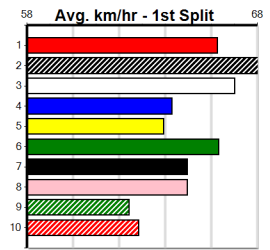

NAK SIGNS

Distance: 395m, Race Type: Grade 5, Total Prizemoney: $2,925
1st: $1,950, 2nd: $600, 3rd: $300, 4th: $75

KISAUNI (7) has ran solid placings in 3 of his last 4 starts and looks set for a much deserved victory tonight. DANNI'S GEM (1) has been racing well enough for this and can challenge from her gun draw. BLITZ (2) can race on the speed throughout.

Watchdog Tips: **7** **1** **2** **5** **Bet:** Box Quinella 1,2,7 ($10 for 333.33%)

1

DANNI'S GEM (WA)[5] **Gun draw, racing well enough for this, danger.** **$5.50**
BK Bitch Sep-20 Sire: BARCIA BALE Dam: FABS GEM Trainer: Maria Barber (Hoddles Creek)
Owner(s): A Barranca
Winning Distances: < 300m (0) 300 - 399m (2) 400 - 499m (6) 500 - 599m (0) 600 - 699m (0) > 700m (0)
Winning Weights: 29.3(1) 29.5(1) 30.1(1) 30.2(1) 30.3(1) 30.8(1) 31.2(1) 31.3(1)

Plc	Box	Dist	Track	Date	Time	BON	Margin	1st/2nd (Time)	PIR	Checked	Comment	WR	Split 1	S/P	Grade	
4th	(3)	31.1	525	MEP	R11	11-Oct-23	30.93	29.67	11.00	ROTTEN RONNIE (30.20)	M/2123	.	.	.	5.11	$18.40 5H
6th	(7)	30.8	395	TRA	R5	18-Oct-23	22.46	21.89	8.50	MATRIX BALE (21.89)	S/744	.	.	.	3.81	$10.60 X45
1st	(4)	30.8	450	TRA	R7	25-Oct-23	25.61	25.61	0.50	MANDINGO (25.64)	M/112	.	SW	.	6.61	$5.10 X45
5th	(6)	30.5	390	SHP	R11	11-Mar-24	22.54	21.89	6.00	TIGER JORDY (22.13)	M/24	.	.	.	8.49	$20.40 5
3rd	(5)	30.6	300	HVL	R12	17-Mar-24	16.81	16.24	1.00	LET THEM TALK (16.74)	M/5	.	.	.	3.87	$35.00 X45
4th	(4)	30.5	435	SLE	R9	24-Mar-24	25.16	24.39	12.00	IMPERIAL SASH (24.39)	M/224	.	.	.	5.22	$11.50 X45
4th	(3)	30.9	395	TRA	R5	29-Mar-24	22.39	22.06	4.50	POWER PAWS (22.08)	M/22	.	.	.	3.73	$7.50 X45
7th	(4)	30.6	400	WGL	R10	09-Apr-24	23.34	22.19	9.00	MALO MAGIC (22.72)	S/67	.	.	.	8.72	$7.90 5

Last 3 wins NOT included above

1st	(1)	31.3	380	CAN	R11	06-Jun-23	22.30	22.23	0.05	L SPRINGVIEW ANGUS (22.30)	221	Mc22c1	.	.	6.60	$1.30 X65
1st	(1)	30.2	395	TRA	R7	09-Aug-23	22.51	21.79	1.5L	MADALIA PATCH (22.61)	S/421	.	.	.	3.85	$4.00 5
1st	(6)	30.1	460	WGL	R10	05-Sep-23	26.26	25.67	1.25L	STORM KEY (26.34)	M/121	.	SW	.	6.53	$3.10 5

Box History

Box	1st	2nd	3rd	4th	5th	6th	7th	8th
1	2	1	1					
2	1							
3		1		2	1			
4	2	3		1				1
5		2	2	1				
6	1	1			1			
7	2	1	1	2		1		
8		1	3	1		1	1	

Prize Best Starts Trk/Dts APM: $35220.00, 22.51(1)-9/8/23, 39-8-10-7, 3-1-0-0, 3677