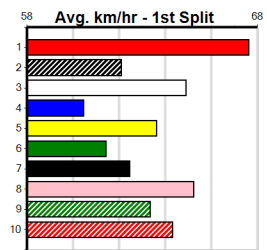

MCMAHON BUILDERS

Distance: 395m, Race Type: Grade 5, Total Prizemoney: $2,925
1st: $1,950, 2nd: $600, 3rd: $300, 4th: $75

UNIQUE MUNDINE (1) excels from inside draws and he looks hard to hold out in this. NO DOORS (5) can show good early speed and can challenge after some good racing of late. BLUE OPAL ROCKS (8) has posted smart all the way wins in his last 2.

Watchdog Tips: **1** **5** **8** **7** **Bet:** **Win 1**

1

UNIQUE MUNDINE [5] **Excels from inside draws, can go close.** **$5.00**

BK Dog Apr-20 Sire: ASTON KIMETTO Dam: BOLD DESERT Trainer: Ian Clarke (Frankston South)

Owner(s): I Clarke

Winning Distances: < 300m (0) 300 - 399m (7) 400 - 499m (6) 500 - 599m (0) 600 - 699m (0) > 700m (0)

Winning Weights: 35.3(1) 35.4(2) 35.5(2) 35.6(4) 35.8(2) 35.9(2)

Rank	Draw	Weight	Sex	Age	Date	Time	BOB	Margin	1st/2nd (Time)	PIR	Checked	Comment	WR	Split 1	S/P	Grade
3rd	(1)	36.0	HVL	R6	11-Jan-24	19.85	19.73	1.25L	BRAVE LAD (19.77)	M/1	.	.	.	6.66	$1.30	5
1st	(2)	35.9	350	HVL	R6	26-Jan-24	19.68	19.05	1.5L	MYSTIC LOVE (19.78)	Q/1	.	.	6.54	$6.80	T3-5
4th	(4)	35.6	395	TRA	R8	05-Feb-24	22.73	22.25	3.75L	DOMINATE (22.47)	M/222	.	.	3.79	$5.90	X45
5th	(7)	35.7	350	HVL	R6	16-Feb-24	19.88	19.44	5.00L	BOROUGH COOK (19.55)	M/3	.	.	6.66	$0.00	T3-5
1st	(1)	35.6	395	TRA	R8	26-Feb-24	22.47	22.29	3.5L	GEOFF'S BOMBER (22.71)	M/211	.	.	3.79	$8.00	5
2nd	(1)	35.3	395	TRA	R10	08-Mar-24	22.30	21.83	3.00L	WALLY (22.10)	M/122	.	.	3.76	$6.30	5
6th	(5)	35.5	395	TRA	R5	25-Mar-24	23.11	22.47	4.50L	BLITZ (22.79)	M/334	.	.	3.78	$5.80	5
7th	(6)	35.4	400	WGL	R12	09-Apr-24	23.39	22.19	9.00L	WHY NOT JULES (22.76)	M/77	.	.	8.68	$17.20	5

Last 3 wins NOT included above

1st	(2)	35.3	395	TRA	R10	07-Dec-22	22.65	22.23	3.25L	OPAL KEY (22.87)	M/521	.	.	3.86	$2.80	5
1st	(4)	35.4	400	WGL	R10	12-Feb-23	22.69	22.17	3.00L	SIR MARLEY (22.89)	M/11	.	.	8.39	$4.20	5
1st	(5)	35.4	400	WGL	R10	30-Mar-23	23.21	22.96	1.25L	OPAL KEY (23.29)	M/32	.	SW	8.53	$1.90	T3-5

Box History

Bx	1st	2nd	3rd	4th	5th	6th	7th	8th
1	1	2	2	2	2	2	1	
2	4	1	2	1		2	2	
3		2	1					1
4	3	3	3	1	2		1	
5	1		1	4		1	1	
6	1		1					1
7		1	2	2	2	2	2	
8	3	1			2	1		

Prize Best Starts Trk/Dts APM $29653.33 22.47(1)-26/2/24 71-13-10-12 21-2-4-2 2770