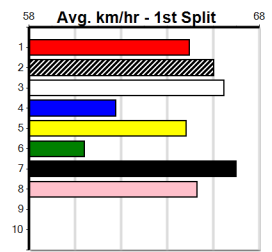

SINCLAIR CONTRACTING

Distance: 450m, Race Type: Mixed 4/5, Total Prizemoney: $3,360
1st: $2,250, 2nd: $690, 3rd: $345, 4th: $75

ZARA MARNIE (7) is resuming here but raced at Group 1 level 3 starts back and looks like the one to beat after a smart recent trial. ACE OF PACE (8) can get a nice cart across early in this and can challenge. JEBRYNAH NITRO (3) has plenty of talent.

Watchdog Tips: 7 8 3 4 Bet: Trifecta 7/3,8/1,3,4,8 ($10 - 166.67%)

Form Box Wgt Dist Track Date Time BON Margin 1st/2nd (Time) PIR Checked Comment W/R Split 1 S/P Grade

DOMINATE [5] Comes into calculations from this draw. $8.00
BK Dog Oct-21 Sire: ALLEN DEED Dam: PENELOPES CRUZN
Owner(s): A Boyce
Winning Distances: < 300m (0) 300 - 399m (1) 400 - 499m (5) 500 - 599m (1) 600 - 699m (0) > 700m (0)
Winning Weights: 31.8(2) 32.0(1) 32.1(1) 32.2(1) 32.3(1) 32.5(1)
1st (1) 32.1 395 TRA R8 05-Feb-24 22.47 22.25 0.50L XATU BALE (22.50) M/111 . . . SW . . . 3.75 $1.80 X45
1st (3) 31.8 400 WGL R11 10-Feb-24 22.72 22.63 2.75L LOCHINVAR KEWELL (22.89) M/22 . . . . . 8.52 $1.70 5
7th (6) 31.8 510 SLE R8 03-Mar-24 29.68 28.96 11.00L JEBEDIAH (28.96) M/467 . . . . . 9.57 $20.70 X45
3rd (5) 32.2 400 WGL R12 15-Mar-24 23.01 22.84 0.75L BIG TRUCKER (22.97) Q/23 . . . . . 8.50 $2.60 5
5th (4) 31.8 395 TRA R9 22-Mar-24 22.67 21.88 7.50L BERN BY (22.15) M/755 . . . . . 3.79 $6.00 5
2nd (1) 32.3 515 SAP R9 31-Mar-24 30.05 29.79 1.75L REDSHIFT ALPHA (29.94) M/3222 . . . SW . . . 5.21 $5.70 5
1st (1) 32.2 515 SAP R8 07-Apr-24 29.86 29.34 2.00L DUTCH IMPACT (29.99) Q/1111 . . . . . 5.15 $5.60 X45
7th (3) 31.7 395 TRA R6 12-Apr-24 23.03 22.16 13.00L TRICKSTER'S HALO (22.16) M/577 . . . . . 3.81 $25.40 X45
Last 3 wins NOT included above
1st (6) 31.8 400 WGL R11 07-Sep-23 22.71 22.71 1.75L PONTIAC SHADOW (22.83) M/21 . . . . . 8.44 $1.80 X67
1st (8) 32.0 400 WGL R9 15-Sep-23 22.90 22.64 0.50L FIRE FEATHER (22.93) M/33 . . . . . 8.45 $1.40 X67
1st (4) 32.5 400 WGL R6 25-Jan-24 23.11 22.82 0.75L HIGH REGARD (23.16) Q/22 . . . . . 8.60 $4.00 T3-5

Box History
Bx 1st 2nd 3rd 4th 5th 6th 7th 8th
1 2 4
2
3 1 2 2 1
4 1
5
6 2
7
8 1
Prize Best $15040.00
Starts FSTD
Trk/Dts 28-7-6-3
APM 0-0-0-0 7468

TRICKSTER'S HALO [5] Solid wins in her last 3 starts, cannot dismiss. $12.00
BD Bitch Nov-21 Sire: HARD STYLE RICO Dam: TRIXTA ROX
Owner(s): M Lewis
Winning Distances: < 300m (0) 300 - 399m (5) 400 - 499m (0) 500 - 599m (0) 600 - 699m (0) > 700m (0)
Winning Weights: 27.0(1) 27.2(1) 27.8(2) 28.1(1)
1st (8) 27.0 390 BAL R4 27-Sep-23 22.14 21.87 6.50L INTEX BALE (22.57) M/21 . . . . . SW . . . 8.46 $2.20 MH
1st (1) 27.2 390 BAL R3 04-Oct-23 22.18 21.96 7.50L ISHAN BALE (22.68) Q/11 . . . . . 8.30 $1.60 MF
2nd (7) 27.2 390 SHP R3 16-Oct-23 22.23 22.05 1.00L ASTON FANTASTIC (22.16) M/22 . . . . . 8.34 $1.40 X67
3rd (1) 27.2 460 WGL R4 30-Jan-24 26.22 25.76 6.50L READ THE ROOM (25.80) M/222 . . . . . 6.53 $4.30 X67H
3rd (3) 27.8 460 WGL R3 06-Feb-24 26.12 25.63 7.00L MOTION SENSOR (25.66) M/122 . . . . . 6.52 $8.40 X67F
1st (3) 27.8 395 TRA R5 21-Feb-24 22.32 21.77 0.50L GET A GRIP (22.34) M/532 . . . . . 3.76 $1.60 X67
1st (7) 27.8 395 TRA R10 29-Mar-24 22.22 22.06 2.25L MYSTIC BRAE (22.37) M/211 . . . . . SW . . . 3.82 $4.00 5
1st (7) 28.1 395 TRA R6 12-Apr-24 22.16 22.16 1.75L MI AMIGO TEQUILA (22.27) M/111 . . . . . 3.72 $6.30 X45
Last 3 wins NOT included above

Box History
Bx 1st 2nd 3rd 4th 5th 6th 7th 8th
1 1 1
2
3 1 1
4
5
6
7 2 1
8 1
Prize Best $13075.00
Starts FSTD
Trk/Dts 8-5-1-2
APM 0-0-0-0 7203