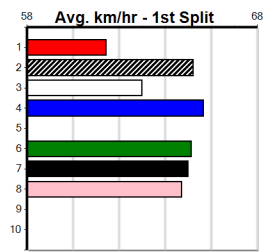

KISS PROFESSIONAL SOLUTIONS

Distance: 500m, Race Type: Mixed 4/5, Total Prizemoney: $3,875
1st: $2,600, 2nd: $800, 3rd: $400, 4th: $75

XILE BALE (2) will find this much easier than his last few starts and looks like the one to beat from his good draw. DAINTREE DAZZLER (7) can explode mid-race and can make his presence felt. IT'S A RUNAWAY (8) can challenge as well.

Watchdog Tips: **2** **7** **8** **6** **Bet:** **Box Trifecta 2,7,8 ($10 for 166.67%)**

Form Box	Wgt	Dist	Track	Date	Time	BON	Margin	1st/2nd (Time)	PIR	Checked	Comment	WR	Split 1	S/P	Grade
1															
HIGH EMOTION [5]															
Wide runner, well beaten of late, tough ask. $21.00															
F Bitch Apr-21 Sire: ZAMBORA BROCKIE Dam: ROCK ME Trainer: Kellie Morrison (Kilmany)															
Owner(s): J Booker															
Winning Distances: < 300m (0) 300 - 399m (1) 400 - 499m (3) 500 - 599m (2) 600 - 699m (0) > 700m (0)															
Winning Weights: 25.7(1) 25.9(1) 26.1(1) 26.4(1) 26.7(1) 26.8(1)															
7th (3)	26.7	450	TRA	R8	21-Feb-24	25.66	24.88	12.00 DR. JETHRO (24.88)	M/877	.	.	W	6.95	$17.70	X45
1st (8)	26.8	500	TRA	R9	01-Mar-24	28.23	28.23	2.00L TWO BOO HOOK (28.36)	Q/331	.	SW	.	9.21	$17.40	X45
8th (1)	26.7	500	TRA	R8	06-Mar-24	28.74	28.06	10.00 ZIPPING LINCOLN (28.06)	M/788	.	.	W	9.68	$9.80	X45
6th (5)	26.9	460	WGL	R6	12-Mar-24	26.64	25.98	4.50L ASTON MASSIMO (26.34)	M/578	.	.	.	6.78	$27.70	5
2nd (2)	26.6	500	TRA	R8	22-Mar-24	28.17	28.07	1.5L JEBEDIAH (28.07)	M/322	.	.	W	9.42	$24.20	X45
6th (5)	26.8	500	TRA	R8	29-Mar-24	28.52	27.75	12.00 EARLY BOY (27.75)	M/677	.	.	W	9.48	$74.30	X45
6th (8)	26.7	450	TRA	R8	03-Apr-24	25.60	24.91	10.00 URIEL BALE (24.91)	Q/466	.	.	.	6.70	$34.00	X45
6= (8)	26.6	510	SLE	R8	07-Apr-24	29.79	28.63	17.00 EXALTED (28.63)	M/656	.	.	W	9.49	$20.10	X45
Last 3 wins NOT included above															
1st (8)	25.9	450	TRA	R2	30-Jun-23	26.08	25.50	4.50L DR. LINDA MAY (26.39)	M/441	.	.	.	6.91	$3.30	X67H
1st (7)	26.4	450	TRA	R5	07-Jul-23	25.57	25.34	1.5L GUY FOX ROSE (25.66)	M/541	.	SW	W	6.78	$7.50	X67F
1st (7)	26.7	510	SLE	R12	17-Jan-24	28.87	28.60	6.50L CASH NOW (29.30)	M/111	.	.	.	9.22	$4.30	5NP

Box History								
Bx	1st	2nd	3rd	4th	5th	6th	7th	8th
1	1	1	1	1	1	1	1	1
2	1	1	2	2	1	1		
3	1	1	2	2	1	1		
4		1	1				1	1
5		2			2	1		
6	2		1	1				1
7	2	1	2			1	1	
8	3	3	1			3		
Prize Best Starts	$20940.00							
Trk/Dts APM	28.23(8)-1/3/24							
	49-6-8-7							
	9-1-1-1							
	7816