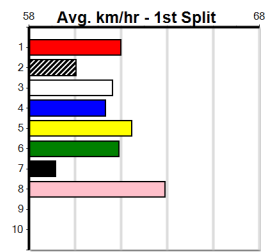

SPORTSBET WE LET THE DOGS OUT (1-3

Distance: 450m, Race Type: Restricted Win, Total Prizemoney: $2,925
1st: $1,950, 2nd: $600, 3rd: $300, 4th: $75

CONSPIRED (8) can explode mid-race in his races and he looks hard to hold out in this. GILBERT ROSE (7) will find this much easier than his last few starts and could be right in the finish. GIGANTOR (1) can race near the speed from the gun draw.

Watchdog Tips: 8 7 1 5 Bet: Quinella 7/8 ($10 for 1000%)

GIGANTOR [7] Can race close to the speed from this draw, chance $5.50
Owner(s): M Hunter
Winning Distances: < 300m (0) 300 - 399m (1) 400 - 499m (0) 500 - 599m (0) 600 - 699m (0) > 700m (0)
Winning Weights: 31.7(1)
Box History table and Prize Best Starts Trk/Dts APM

OUR BELLA ROSE [7] Biks Handy win last start but will need to step here. $12.00
Owner(s): S Chignell
Winning Distances: < 300m (0) 300 - 399m (0) 400 - 499m (1) 500 - 599m (0) 600 - 699m (0) > 700m (0)
Winning Weights: 27.3(1)
Box History table and Prize Best Starts Trk/Dts APM

BIG STACKS [6] May get burnt off early here, needs luck. $10.00
Owner(s): Eye Candy (SYN), C Wilk, K Gorman
Winning Distances: < 300m (0) 300 - 399m (0) 400 - 499m (2) 500 - 599m (0) 600 - 699m (0) > 700m (0)
Winning Weights: 32.8(2)
Box History table and Prize Best Starts Trk/Dts APM

FULL BARREL [6] Tough draw but racing well, cannot dismiss. $6.50
Owner(s): Eye Candy (SYN), C Wilk, K Gorman
Winning Distances: < 300m (0) 300 - 399m (2) 400 - 499m (0) 500 - 599m (0) 600 - 699m (0) > 700m (0)
Winning Weights: 29.0(1) 29.7(1)
Box History table and Prize Best Starts Trk/Dts APM

DR. HAROLD [5] Has the speed to overcome his tricky draw, threat. $4.60
Owner(s): DOCTORS KENNELS (SYN), J McMahon, J Gill
Winning Distances: < 300m (0) 300 - 399m (2) 400 - 499m (1) 500 - 599m (0) 600 - 699m (0) > 700m (0)
Winning Weights: 30.4(1) 31.2(1) 31.3(1)
Box History table and Prize Best Starts Trk/Dts APM