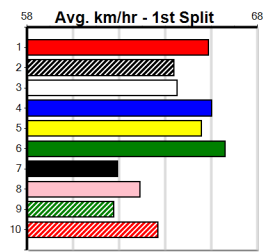

SPORTSBET FINAL

Distance: 450m, Race Type: Grade 5 Final, Total Prizemoney: $3,360
1st: $2,250, 2nd: $690, 3rd: $345, 4th: $75

DR. FALKOR (1) can explode to the lead soon after box rise from his gun draw and could prove hard to reel in. PLAY THE VICTIM (4) is one of the most honest chasers in work and looks like the danger. TANGELA BALE (6) can challenge as well.

Watchdog Tips: 1 4 6 2 Bet: Box Trifecta 1,4,6 ($10 for 166.67%)

Form Box Wgt Dist Track Date Time BON Margin 1st/2nd (Time) PIR Checked Comment W/R Split 1 S/P Grade

DR. FALKOR [4] Gun draw, explodes once balanced, go close. $3.20
Owner(s): DOCTORS KENNELS (SYN), J McMahon, J Gill
Sire: BERNARDO Dam: DR. DAWN
Trainer: Robert Tartaglia (Newcomb)
Winning Distances: < 300m (0) 300 - 399m (3) 400 - 499m (11) 500 - 599m (3) 600 - 699m (0) > 700m (0)
Winning Weights: 37.0(1) 37.1(1) 37.2(1) 37.7(1) 37.8(1) 37.9(1) 38.3(4) 38.4(1) 38.5(2) 38.8(2) 38.9(1) 39.0(1)

Box History
Bx 1st 2nd 3rd 4th 5th 6th 7th 8th
1 3 1 2 1 1 1 4
2 2 2 1 1 1 1
3 3 1 1 2 1 1
4 2 1 1 1
5 2 1 3
6 4 2 2 1 1 1 1
7 2 2 2 1 1
8 3 2 1 1

JAYVILLE MOLLY [5] Can get the run behind the speed in this, threat. $10.00
Owner(s): W Wood
Sire: SENNACHIE Dam: AGENT PIPER
Trainer: Davide Fasoli (Heyfield)
Winning Distances: < 300m (0) 300 - 399m (0) 400 - 499m (3) 500 - 599m (0) 600 - 699m (0) > 700m (0)
Winning Weights: 26.7(1) 27.1(1) 27.3(1)

Box History
Bx 1st 2nd 3rd 4th 5th 6th 7th 8th
1 1 1 1 1 2
2 2 2 1 1 1
3 1 1 1 1
4 1 1 1 1 1
5 1 1 1 1 1
6 1 1 1 1 1
7 1 1 1 1 3
8 1 1 1 1 1

HIERARCHY [5] Has talent but may need some luck here. $21.00
Owner(s): Eye Candy (SYN), C Wilk, K Gorman
Sire: BERNARDO Dam: EAU ROUGE
Trainer: Christian Wilk (Tanjil South)
Winning Distances: < 300m (0) 300 - 399m (2) 400 - 499m (6) 500 - 599m (0) 600 - 699m (0) > 700m (0)
Winning Weights: 29.6(1) 30.2(2) 30.4(2) 30.7(1) 31.2(1) 31.5(1)

Box History
Bx 1st 2nd 3rd 4th 5th 6th 7th 8th
1 3 1 1 1 1 1
2 1 2 2 1 1 2 1
3 1 1 1 1 1
4 2 1 1 1 2
5 2 1 1 1 1
6 2 1 3 1 1 1 1
7 1 2 2 1 1 2 1
8 2 1 2 1 1 2

PLAY THE VICTIM [4] Honest as they come, loves it here, major player. $3.60
Owner(s): TWO BRANDO'S (SYN), S Brandon, D Atkin
Sire: HARD STYLE RICO Dam: DYNA QUOTA
Trainer: Debra Brandon (Cranbourne East)
Winning Distances: < 300m (0) 300 - 399m (3) 400 - 499m (7) 500 - 599m (1) 600 - 699m (0) > 700m (0)
Winning Weights: 34.7(1) 34.9(2) 35.0(2) 35.1(1) 35.2(1) 35.3(1) 35.9(2) 36.2(1)

Box History
Bx 1st 2nd 3rd 4th 5th 6th 7th 8th
1 3 1 2 1 1 2
2 1 3 1 3 1
3 1 2 1 1 1 4
4 1 3 1 1 2 1
5 2 1 1 1 1
6 4 2 1 1 1
7 1 1 1 1 2
8 2 2 3 1 1 1 1

FLY CHIC [5] Can show early speed but place looks best. $26.00
Owner(s): G Miltois
Sire: TOMMY SHELBY Dam: FLORAL LACE
Trainer: Robert Pallotta (Ripplebrook)
Winning Distances: < 300m (0) 300 - 399m (0) 400 - 499m (1) 500 - 599m (2) 600 - 699m (0) > 700m (0)
Winning Weights: 24.8(1) 26.4(1) 26.7(1)

Box History
Bx 1st 2nd 3rd 4th 5th 6th 7th 8th
1 1 2 1 2 1
2 1 1 1 1 1
3 1 1 1 1
4 1 1 2 1 1
5 1 1 1 1 1
6 1 1 1 1 1
7 2 1 1 1 1
8 2 2 1 1 2