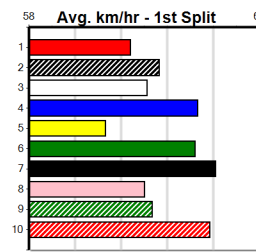

ZACK MONELLI @ STUD

Distance: 350m, Race Type: Grade 5, Total Prizemoney: $2,925
1st: $1,950, 2nd: $600, 3rd: $300, 4th: $75

TARYN'S BLUE (1) gets the gun draw in this and she may only need an ounce of luck early to salute. PLEIADIAN (2) can show a good turn of foot once balanced and could be the danger. TOMMY'S HITMAN (4) can race on the speed throughout.

Watchdog Tips: **1** **2** **4** **6** **Bet:** **Box Trifecta 1,2,4,6 ($10 for 41.67%)**

1

TARYN'S BLUE [5] **Gun draw, good win here 4 back, can go close.** **$3.00**

BE Bitch Sep-21 Sire: NOLEN Dam: MUZA'S ANGEL Trainer: Yvonne Andrews (Kilmany)

Owner(s): Y Andrews
Winning Distances: < 300m (0) 300 - 399m (5) 400 - 499m (0) 500 - 599m (0) 600 - 699m (0) > 700m (0)
Winning Weights: 26.2(1) 26.9(1) 27.1(2) 27.3(1)

Pos	Box	Wgt	Dist	Track	Date	Time	BON	Margin	1st/2nd (Time)	PIR	Checked	Comment	WR	Split 1	S/P	Grade
5th	(5)	27.1	350	TRA	R4	05-Feb-24	20.20	19.88	4.75L CLEAR PASSAGE (19.88)	S/44	.	.	.	6.69	$17.80	X45
1st	(1)	27.1	350	TRA	R7	12-Feb-24	19.94	19.74	0.25L VIKING (19.95)	S/22	.	.	.	6.69	$1.40	T3-5
2nd	(8)	27.2	350	TRA	R11	26-Feb-24	20.21	19.99	3.25L DEVON LASS (19.99)	M/54	.	.	.	6.85	$2.70	5
6th	(8)	26.8	395	TRA	R5	01-Mar-24	22.68	22.08	4.25L RILEY COIN (22.38)	Q/343	.	.	.	3.77	$7.40	5
1st	(5)	27.1	350	TRA	R12	11-Mar-24	19.79	19.79	2.75L REMO RODMAN (19.97)	M/11	.	.	.	6.53	$2.00	5
4th	(4)	27.1	350	TRA	R12	25-Mar-24	20.66	19.90	2.00L INFRA LADY (20.53)	S/53	.	.	.	6.74	$2.80	5
3rd	(8)	27.1	350	TRA	R11	03-Apr-24	20.33	19.82	6.00L LORD PANAMA (19.92)	M/53	.	SW	.	6.83	$12.80	5
6th	(7)	26.6	350	TRA	R12	12-Apr-24	20.32	19.51	12.00 SHORT AND STUMPY (19.51)	S/55	.	.	.	6.69	$39.10	X45

Last 3 wins NOT included above

Pos	Wgt	Dist	Track	Date	Time	BON	Margin	1st/2nd (Time)	PIR	Checked	Comment	WR	Split 1	S/P	Grade	
1st	(1)	26.2	350	TRA	R1	11-Oct-23	19.90	19.67	8.00L BUDDY BLUE (20.43)	Q/11	.	.	.	6.57	$2.30	M
1st	(2)	26.9	350	TRA	R3	06-Dec-23	19.75	19.59	3.00L SODA NIBBLES (19.95)	M/11	.	.	.	6.53	$28.00	X67
1st	(3)	27.3	350	TRA	R10	11-Dec-23	19.92	19.68	0.75L GERO LADS (19.97)	M/11	.	.	.	6.61	$3.70	6G

Box History

Box	1st	2nd	3rd	4th	5th	6th	7th	8th
1	2	1						
2	1	1		1				
3	1							
4					1	2		
5	1					3		
6						1		1
7			1				1	2
8		1	1			2	1	

Prize Best Starts Trk/Dts APM: $8250.00, 19.75(2)-6/12/23, 25-5-3-2, 13-5-1-2, 3860