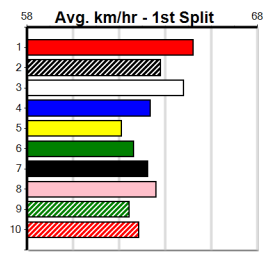

NATIONAL GREYHOUND ADOPTION MONTH

Distance: 395m, Race Type: Grade 5, Total Prizemoney: $2,925
1st: $1,950, 2nd: $600, 3rd: $300, 4th: $75

CORTEZ BALE (1) has plenty of talent and looks like the one to beat from the gun draw tonight. WHY NOT JULES (7) can show good early speed and has been racing well enough to challenge here. SUMMER WINGS (4) may only need some luck.

Watchdog Tips: 1 7 4 3 Bet: Box Trifecta 1,3,4,7 ($10 for 41.67%)

Race card for Cortez Bale (NSW) [5]. Gun draw, plenty of talent, one to beat. $2.40. Includes dog details, winning distances, weights, and a box history table.

Race card for Viking [5]. Met some handy ones of late, cannot dismiss. $6.50. Includes dog details, winning distances, weights, and a box history table.

Race card for Gretel's Girl [5]. Can race on the speed in this, threat. $5.00. Includes dog details, winning distances, weights, and a box history table.

Race card for Summer Wings [5]. Much better than his form may read, big chance. $8.50. Includes dog details, winning distances, weights, and a box history table.

Race card for Akina Lad [5]. Draw is a worry in this, will need to step. $10.00. Includes dog details, winning distances, weights, and a box history table.