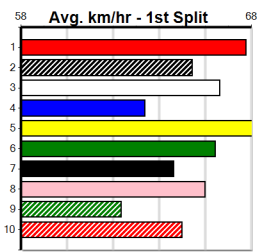

LV FORKLIFTS

Distance: 350m, Race Type: Mixed 4/5, Total Prizemoney: $3,360
1st: $2,250, 2nd: $690, 3rd: $345, 4th: $75

SHORT AND STUMPY (5) can fly the lids in his races and he looks awfully hard to hold out in this.
MYALL SANDY (7) can show a good turn of foot once balanced and she could be the danger.
ROYAL MINT (6) can explode soon after box rise as well.

Watchdog Tips: **5** **7** **6** **1** **Bet:** Trifecta 5/6,7/1,6,7,8 ($10 - 166.67%)

1

BLUE CRISTALLE [5] Can race in a forward position, threat. **$15.00**

BK Bitch Jan-21 Sire: AUSSIE INFRARED Dam: BOBBIE CRISTALLE
Owner(s): Langley Father and Sons (SYN), D Langley, C Langley
Trainer: Dennis Langley (Pakenham)

Winning Distances: < 300m (0) 300 - 399m (9) 400 - 499m (0) 500 - 599m (0) 600 - 699m (0) > 700m (0)

Winning Weights: 28.9(1) 29.0(1) 29.1(1) 29.2(4) 29.3(1) 29.8(1)

Run	Box	Wgt	Dist	Track	Date	Time	BON	Margin	1st/2nd (Time)	PIR	Checked	Comment	WR	Split 1	S/P	Grade
2nd (1)	29.0	300	HVL	R7	04-Feb-24	16.55	16.34	2.00L	ACTION GIRL (16.41)	M/1	.	.	.	3.75	$7.70	X45
2nd (1)	28.9	300	HVL	R10	11-Feb-24	16.68	16.26	0.025	ASTON COOPER (16.68)	M/4	.	.	.	3.90	$1.90	5
1st (7)	29.0	300	HVL	R4	18-Feb-24	16.91	16.50	0.25L	BEN SHAKER (16.92)	M/5	.	.	.	3.91	$3.80	5
7th (3)	29.2	300	HVL	R10	25-Feb-24	16.97	16.27	7.00L	ON A MISSION (16.48)	M/7	.	.	.	4.04	$25.50	FFA
7th (4)	29.0	300	HVL	R10	03-Mar-24	16.90	16.66	3.5L	MATRIX BALE (16.66)	M/5	.	.	.	3.93	$10.20	X45
6th (1)	28.8	300	HVL	R12	17-Mar-24	16.99	16.24	3.75L	LET THEM TALK (16.74)	S/7	.	.	.	3.93	$4.60	X45
2nd (3)	28.9	350	TRA	R4	29-Mar-24	19.81	19.49	4.25L	MAJOR PHANTOM (19.53)	M/22	.	.	.	6.55	$20.00	X45
7th (8)	28.7	350	TRA	R12	12-Apr-24	20.35	19.51	12.00L	SHORT AND STUMPY (19.51)	M/24	.	.	.	6.61	$22.00	X45

Last 3 wins NOT included above

Run	Box	Wgt	Dist	Track	Date	Time	BON	Margin	1st/2nd (Time)	PIR	Checked	Comment	WR	Split 1	S/P	Grade
1st (8)	29.3	350	HVL	R6	25-Jun-23	19.26	18.99	1.00L	IN THE NAVY (19.33)	M/1	.	.	.	6.48	$2.00	5
1st (8)	29.1	300	HVL	R11	10-Dec-23	16.89	16.42	1.00L	WOLF (16.95)	M/3	.	.	.	3.97	$3.00	5
1st (8)	28.9	300	HVL	R12	07-Jan-24	16.81	16.56	0.50L	ALLY MELBA (16.83)	M/3	.	.	.	3.95	$2.80	5

Box History

Box	1st	2nd	3rd	4th	5th	6th	7th	8th
1	2	3						
2	1							
3	1	2	1		2	1		
4			1					2
5					3			1
6	2			1				
7	1			1	1			1
8	4		2					1

Prize Best Starts Trk/Dts APM: $24590.00, 19.90(6)-17/3/23, 39-9-5-5, 8-1-2-1, 8288