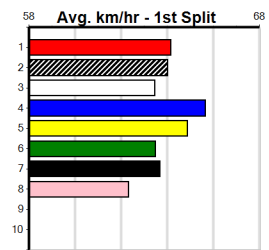

FENECH CURTAINS AND BLINDS

Distance: 450m, Race Type: Grade 5, Total Prizemoney: $2,925
1st: $1,950, 2nd: $600, 3rd: $300, 4th: $75

GALLOPING SUZIE (1) is drawn to race on the speed from the outset in this and could be the one to beat. SLOACE (5) has plenty of talent and may only need an ounce of luck to challenge. TUTELINA (7) has a good turn of foot once balanced.

Watchdog Tips: 1 5 7 4 **Bet:** Win 1

Form Box	Wgt	Dist	Track	Date	Time	BON	Margin	1st/2nd (Time)	PIR	Checked	Comment	WR	Split 1	S/P	Grade	
1	GALLOPING SUZIE [5] $5.00															
	WBEED Bitch May-21 Sire: MY REDEEMER Dam: IN ORBIT															
	Owner(s): I Dann Trainer: Ian Dann (Whitelaw)															
	Winning Distances: < 300m (0) 300 - 399m (3) 400 - 499m (2) 500 - 599m (0) 600 - 699m (0) > 700m (0)															
	Winning Weights: 23.2(1) 23.6(1) 24.0(1) 24.1(1) 24.4(1)															
	1st (3) 24.0 460 WGL R8 24-Feb-24 25.80 25.80 0.10L MILLS FOR THREE (25.80) M/222 . . . . . 6.56 $27.60 5															
	3rd (6) 23.9 510 SLE R7 03-Mar-24 29.50 28.96 2.75L MY JUANITA (29.32) M/564 . . . . . 9.51 $22.70 5															
	3rd (2) 24.1 460 WGL R7 15-Mar-24 26.57 25.86 3.75L BIG TIMBER (26.31) M/444 . . . . . 6.71 $7.30 5															
	7th (3) 24.3 460 WGL R7 19-Mar-24 26.70 25.90 9.00L LYRICAL LASSY (26.10) S/788 . . . . . 6.67 $20.90 5															
	8th (3) 24.5 460 WGL R6 25-Mar-24 26.38 25.40 8.50L METEOR MONELLI (25.81) M/788 . . . . . 6.76 $28.60 5															
1st (8) 24.4 460 WGL R8 30-Mar-24 25.97 25.97 2.00L GENIAL JED (26.10) M/111 . . . . . 6.51 $7.40 5																
7th (6) 24.3 515 SAP R5 07-Apr-24 30.30 29.34 14.00 FUNNY OLD FELLOW (29.34) M/4667 . . . . . 5.18 $24.80 5H																
2nd (4) 24.3 435 SLE R5 14-Apr-24 24.52 24.32 0.25L LINDENOW PATCH (24.50) M/222 . . . . . 5.22 $14.90 5																
Last 3 wins NOT included above																
1st (3) 23.6 350 TRA R2 19-Apr-23 20.18 19.77 0.25L BRIGHT MOON (20.19) M/42 . . . . . 6.93 $4.70 M																
1st (1) 24.1 350 TRA R3 28-Apr-23 20.14 19.84 4.50L ROMENA CHARM (20.45) M/42 . . . . . 6.75 $2.60 X67																
1st (3) 23.2 350 TRA R11 06-Nov-23 20.31 19.66 0.05L BE LITTLE (20.31) M/43 . . . . . 6.59 $2.50 6G																

Form Box	Wgt	Dist	Track	Date	Time	BON	Margin	1st/2nd (Time)	PIR	Checked	Comment	WR	Split 1	S/P	Grade	
2	LASER BEAM [5] $7.00															
	BK Dog Oct-21 Sire: KINLOCH BRAE Dam: UP HILL JILL															
	Owner(s): Never Better (SYN), J Geall, M Stevanja, B Geall, M Geall Trainer: Garry Johnson (Chum Creek)															
	Winning Distances: < 300m (0) 300 - 399m (1) 400 - 499m (3) 500 - 599m (0) 600 - 699m (0) > 700m (0)															
	Winning Weights: 33.8(1) 33.9(1) 34.2(1) 34.4(1)															
	3rd (2) 33.8 450 TRA R5 09-Feb-24 25.43 24.94 6.50L DR. ZEPHER (25.00) M/333 . . . . . 6.73 $45.80 X67H															
	5th (7) 34.0 450 TRA R5 16-Feb-24 25.64 24.82 12.00 DR. ZEPHER (24.82) M/677 . . . . . 6.76 $51.90 X67F															
	1st (1) 34.4 390 SHP R10 22-Feb-24 22.72 22.29 0.50L ALL ON MERRETT (22.74) M/111 . . . . . 8.68 $3.50 T3-7															
	1st (6) 33.8 450 SHP R5 07-Mar-24 25.54 25.53 0.05L FASCINATE BLAZE (25.54) M/332 . . . . . 6.78 $7.70 T3-6															
	1st (2) 33.9 450 SHP R7 14-Mar-24 25.61 25.16 0.025 KINGSVILLE FLYER (25.61) M/232 . . . . . 6.80 $4.10 5															
6th (3) 33.6 525 MEP R11 20-Mar-24 31.04 30.00 11.00 CRIMSON CANNON (30.32) M/5766 . . . . . 5.27 $13.30 5																
4th (5) 33.7 525 MEP R10 27-Mar-24 30.83 29.96 8.50L LYRICAL CRIPPS (30.26) M/4444 . . . . . 5.36 $6.10 5																
7th (2) 33.2 390 SHP R7 11-Apr-24 22.70 21.83 8.50L CINNABAR ICON (22.12) M/88 . . . . . 8.91 $8.00 X45																
Last 3 wins NOT included above																
1st (8) 34.2 460 GEL R4 07-Nov-23 26.29 26.24 0.75L INTEX BALE (26.34) Q/222 . . . . . 6.74 $2.50 M