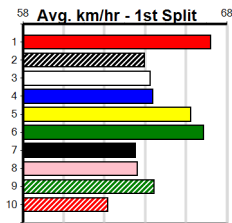

AMWUvic FINAL (300+RANK)

Distance: 400m, Race Type: Mixed 6/7 Final, Total Prizemoney: $5,250
1st: $3,540, 2nd: $1,090, 3rd: $545, 4th: $75

Watchdog Tips:

4 1 5 2

Bet:

Win 4

1 ASTON BAHT [6]

Form	Box	Weight	Dist	Track	Date	Time	BON	Margin	1st/2nd (Time)	PIR	Checked	Comment	W/R	Split 1	S/P	Grade
1	B	390	400	BAL	13-Mar-24	22.38	22.09	4.25	LMYRNIONG STITCH (22.09)	Q/22	.	.	.	8.42	$4.10	X67
5th	(6)	26.5	390	SHP	18-Mar-24	22.33	21.84	6.50	LOUR TITAN (21.89)	M/34	.	.	.	8.54	$7.20	RWH
4th	(2)	26.6	400	GEL	26-Mar-24	22.50	22.68	8.50	LORYX (22.91)	M/34	.	SW	.	8.50	$1.40	7
1st	(5)	26.0	400	GEL	09-Apr-24	22.98	22.46	2.00	LRONNY'S RETURN (23.11)	M/11	.	.	.	8.48	$2.30	X67H

Trainer: Jordan Cooper (Lethbridge)
Owner(s): R Borda

Drawn to be on the pace throughout, danger

$3.60

Winning Boxes							
1	2	3	4	5	6	7	8
				2			
Prize	$2,805.00						
Best	22.98						
Starts	5-2-0-0						
Trk/Dst	2-1-0-0						
APM	$2454						

2 KEN MASTERS [6]

Form	Box	Weight	Dist	Track	Date	Time	BON	Margin	1st/2nd (Time)	PIR	Checked	Comment	W/R	Split 1	S/P	Grade
6th	(7)	30.3	400	GEL	20-Feb-24	23.50	22.58	14.00	ROOSTER LEGS (22.58)	S/56	.	.	.	8.90	$5.50	T3-7
2nd	(4)	30.0	390	WBL	04-Mar-24	22.95	22.36	1.25	LUPER SORT (22.86)	M/44	.	.	.	8.89	$2.70	7
4th	(7)	30.6	400	GEL	09-Mar-24	23.45	22.50	12.00	BLAZING GOLD (22.65)	S/64	.	.	.	8.97	$28.10	7
1st	(5)	30.2	400	GEL	09-Apr-24	22.92	22.46	2.25	FINNIS BALE (23.06)	M/11	.	.	.	8.47	$6.90	X67H

Trainer: Jason Sharp (Lara)
Owner(s): Vi Alskar Hundar (SYN), A Lie, J Sharp

Never headed last time, keep safe again

$10.00

Winning Boxes							
1	2	3	4	5	6	7	8
				1			1
Prize	$2,850.00						
Best	22.83						
Starts	11-2-3-1						
Trk/Dst	6-2-1-0						
APM	$2184						

3 ZIPPING ARCEE (NSW)[6]

Form	Box	Weight	Dist	Track	Date	Time	BON	Margin	1st/2nd (Time)	PIR	Checked	Comment	W/R	Split 1	S/P	Grade
F	(4)	26.1	460	GEL	18-Mar-24	0.00	26.01		JIMMY THE PUMPER (26.17)	Q/277	.	V0	.	6.65	$1.80	X67
7th	(5)	26.4	450	BAL	03-Apr-24	26.22	25.18	12.00	HADWIN BALE (25.44)	Q/245	.	.	.	6.60	$63.70	X67
1st	(5)	26.4	400	GEL	09-Apr-24	22.88	22.46	3.00	LUTCH RAMBO (23.09)	M/11	.	SW	.	8.50	$3.20	X67H
2nd	(3)	26.6	400	GEL	16-Apr-24	23.20	22.64	1.5	LAUSSIE BRONZE (23.11)	M/22	.	.	.	8.67	$3.00	6G

Trainer: Mark Delbridge (Balliang)
Owner(s): G Black

Racing well but this is harder, next time

$8.00

Winning Boxes							
1	2	3	4	5	6	7	8
			1	1			
Prize	$3,940.00						
Best	22.88						
Starts	15-2-3-1						
Trk/Dst	3-1-1-0						
APM	$2060						

4 ORBIT BALE (NSW)[6]

Form	Box	Weight	Dist	Track	Date	Time	BON	Margin	1st/2nd (Time)	PIR	Checked	Comment	W/R	Split 1	S/P	Grade
7th	(6)	36.7	450	BAL	27-Mar-24	25.94	24.85	6.00	LRIE BALE (25.54)	M/677	.	.	.	6.81	$22.20	7
6th	(4)	36.7	450	BAL	03-Apr-24	25.97	25.18	8.00	HADWIN BALE (25.44)	S/877	.	W	.	6.79	$23.40	X67
1st	(7)	36.8	400	GEL	09-Apr-24	22.60	22.46	3.25	CHESTER CAMPBELL (22.81)	M/21	.	.	.	8.54	$5.00	X67H
1st	(5)	36.8	460	GEL	16-Apr-24	25.83	25.83	9.00	LASTON MARCAY (26.43)	M/111	.	.	.	6.57	$3.30	X67

Trainer: Mark Delbridge (Balliang)
Owner(s): B Wheeler

Last two wins have been big, hard to hold out

$3.40

Winning Boxes							
1	2	3	4	5	6	7	8
				1			1
Prize	$5,200.00						
Best	22.60						
Starts	12-3-1-4						
Trk/Dst	6-2-1-2						
APM	$4316						

5 BERN'S BANJO (NSW)[6]