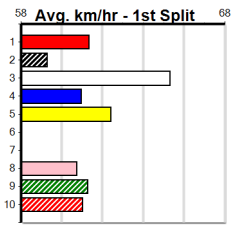

Geelong

GRV VICBRED MAIDEN SERIES HT2

Distance: 460m, Race Type: Maiden Heat, Total Prizemoney: \$2,535
1st: \$1,680, 2nd: \$520, 3rd: \$260, 4th: \$75

2

7:26PM

(VIC time)

PERRY MARKERI (5) was solidly placed here on debut and he has the speed to cross and lead throughout. VITAL STEP (6) is a well bred type and he is a member of a strong kennel. RIVIA LUFFY (7) is another well bred type.