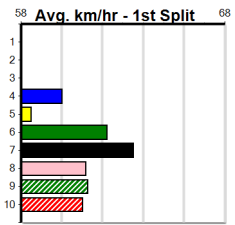

Geelong

GRV VICBRED MAIDEN SERIES HT1

Distance: 460m, Race Type: Maiden Heat, Total Prizemoney: $2,535
1st: $1,680, 2nd: $520, 3rd: $260, 4th: $75

1
7:08PM
(VIC time)

SICK AND TIRED (2) was far from disgraced when placed on debut at Traralgon and he can go one better tonight. THIS TRAIN (1) is a well bred type and he is sure to have plenty of support on debut. FOREIGN CURRENCY (3) must be respected

Watchdog Tips:

2

1

3

4

Bet:

Win 2

Form	Box	Weight	Dist	Track	Date	Time	BON	Margin	1st/2nd (Time)	PIR	Checked	Comment	W/R	Split 1	S/P	Grade
1																
THIS TRAIN [M]																
BK	D				Aug-22											
<i>Well bred, in good hands, watch betting</i> IMMINENT REALITY $3.40 Trainer: Vicki Wisener (Devon Meadows) Owner(s): The Grand Prix (SYN), G Rounds, J Woodbridge																
<table border="1"> <thead> <tr><th colspan="8">Winning Boxes</th></tr> <tr><th>1</th><th>2</th><th>3</th><th>4</th><th>5</th><th>6</th><th>7</th><th>8</th></tr> </thead> <tbody> <tr><td>Prize</td><td></td><td></td><td></td><td></td><td></td><td></td><td></td></tr> <tr><td>Best</td><td></td><td></td><td></td><td></td><td></td><td></td><td></td></tr> <tr><td>Starts</td><td></td><td></td><td></td><td></td><td></td><td></td><td></td></tr> <tr><td>Trk/Dst</td><td></td><td></td><td></td><td></td><td></td><td></td><td></td></tr> <tr><td>APM</td><td></td><td></td><td></td><td></td><td></td><td></td><td></td></tr> </tbody> </table>																
2																
SICK AND TIRED [M]																
BK	D				Apr-22											
<i>Impressive on debut, good muster, go close</i> MY AMERICAN GIRL $2.80 Trainer: Andrew Paraskevas (Pearcedale) Owner(s): SPARKLE AND FADE (SYN), J Paraskevas, A Paraskevas																
<table border="1"> <thead> <tr><th colspan="8">Winning Boxes</th></tr> <tr><th>1</th><th>2</th><th>3</th><th>4</th><th>5</th><th>6</th><th>7</th><th>8</th></tr> </thead> <tbody> <tr><td>Prize</td><td></td><td></td><td></td><td></td><td></td><td></td><td></td></tr> <tr><td>Best</td><td></td><td></td><td></td><td></td><td></td><td></td><td></td></tr> <tr><td>Starts</td><td></td><td></td><td></td><td></td><td></td><td></td><td></td></tr> <tr><td>Trk/Dst</td><td></td><td></td><td></td><td></td><td></td><td></td><td></td></tr> <tr><td>APM</td><td></td><td></td><td></td><td></td><td></td><td></td><td></td></tr> </tbody> </table>																
3																
FOREIGN CURRENCY [M]																
BK	D				Sep-22											
<i>Dam has produced some gifted chasers</i> ON THE RUNWAY $8.00 Trainer: Peter Presutto (Devon Meadows) Owner(s): DARREN AND MICHAEL PULEIO (SYN), D Puleio, M Puleio																
<table border="1"> <thead> <tr><th colspan="8">Winning Boxes</th></tr> <tr><th>1</th><th>2</th><th>3</th><th>4</th><th>5</th><th>6</th><th>7</th><th>8</th></tr> </thead> <tbody> <tr><td>Prize</td><td></td><td></td><td></td><td></td><td></td><td></td><td></td></tr> <tr><td>Best</td><td></td><td></td><td></td><td></td><td></td><td></td><td></td></tr> <tr><td>Starts</td><td></td><td></td><td></td><td></td><td></td><td></td><td></td></tr> <tr><td>Trk/Dst</td><td></td><td></td><td></td><td></td><td></td><td></td><td></td></tr> <tr><td>APM</td><td></td><td></td><td></td><td></td><td></td><td></td><td></td></tr> </tbody> </table>																
4																
RIVIA ZORO [M]																
BK	D				Jul-22											
<i>Solid effort on debut, keep safe once again</i> RIVIA BALE $7.00 Trainer: Thomas Dailly (Anakie) Owner(s): DAILLY GREYHOUND FARMS (SYN), G Dailly, T Dailly																
<table border="1"> <thead> <tr><th colspan="8">Winning Boxes</th></tr> <tr><th>1</th><th>2</th><th>3</th><th>4</th><th>5</th><th>6</th><th>7</th><th>8</th></tr> </thead> <tbody> <tr><td>Prize</td><td></td><td></td><td></td><td></td><td></td><td></td><td></td></tr> <tr><td>Best</td><td></td><td></td><td></td><td></td><td></td><td></td><td></td></tr> <tr><td>Starts</td><td></td><td></td><td></td><td></td><td></td><td></td><td></td></tr> <tr><td>Trk/Dst</td><td></td><td></td><td></td><td></td><td></td><td></td><td></td></tr> <tr><td>APM</td><td></td><td></td><td></td><td></td><td></td><td></td><td></td></tr> </tbody> </table>																
5																
RIVIA ROBIN [M]																
WBK	B				Jul-22											
<i>Steady on debut, may get crowded early, no</i> RIVIA BALE $16.00 Trainer: Thomas Dailly (Anakie) Owner(s): DAILLY GREYHOUND FARMS (SYN), G Dailly, T Dailly																
<table border="1"> <thead> <tr><th colspan="8">Winning Boxes</th></tr> <tr><th>1</th><th>2</th><th>3</th><th>4</th><th>5</th><th>6</th><th>7</th><th>8</th></tr> </thead> <tbody> <tr><td>Prize</td><td></td><td></td><td></td><td></td><td></td><td></td><td></td></tr> <tr><td>Best</td><td></td><td></td><td></td><td></td><td></td><td></td><td></td></tr> <tr><td>Starts</td><td></td><td></td><td></td><td></td><td></td><td></td><td></td></tr> <tr><td>Trk/Dst</td><td></td><td></td><td></td><td></td><td></td><td></td><td></td></tr> <tr><td>APM</td><td></td><td></td><td></td><td></td><td></td><td></td><td></td></tr> </tbody> </table>																
6