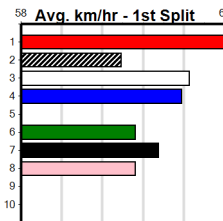

GARY BRETT MEMORIAL

Distance: 680m, Race Type: Special Event, Total Prizemoney: $14,575
1st: $10,000, 2nd: $3,000, 3rd: $1,500, 4th: $75

6

8:49PM
(VIC time)

PASS MARK (4) has won four on the spin in dynamic fashion and a clear run early sees him score again. BLACK SILENCER (8) is another who is airborne at present and he will be on the pace from the outset. OSANNA BALE (1) won't be too far away.

Watchdog Tips: **4** **8** **1** **2** **Bet:** **Win 4**