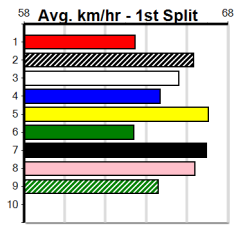

SC TECHNOLOGY GROUP DAMSELS DAS

Distance: 460m, Race Type: Grade 5, Total Prizemoney: \$2,925
 1st: \$1,950, 2nd: \$600, 3rd: \$300, 4th: \$75

4

8:08PM

(VIC time)

SO CERTAIN (8) has been luckless in her past two and she is drawn to make amends tonight.
 DISTRACTING (5) is racing with confidence and she just needs a little room early on. MEAL TICKET (1) will be strong in the run home