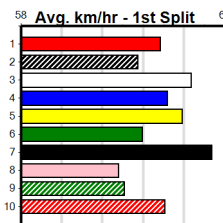

MILLERS MUZZLES FINAL (300+RANK)

Distance: 400m, Race Type: Grade 5 Final, Total Prizemoney: $5,250

1st: $3,540, 2nd: $1,090, 3rd: $545, 4th: $75

URITH BALE (4) has been ultra impressive in her past two and she should get a nice cart across from the three early. JUST WANT PIZZA (3) was narrowly beaten here last time and she should be in the mix again. LILY CRACKERS (8) will be strong late

Watchdog Tips:

4 3 8 2

Bet:

Win 4

Main table containing race details for 9 races, including horse names, trainers, odds, and winning boxes.