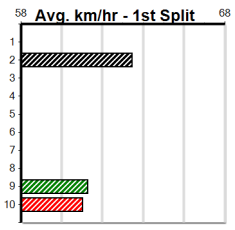

Geelong

GRV VICBRED MAIDEN SERIES HT3

Distance: 460m, Race Type: Maiden Heat, Total Prizemoney: \$2,535
1st: \$1,680, 2nd: \$520, 3rd: \$260, 4th: \$75

3

7:49PM

(VIC time)

GOLIATH (1) is a member of a powerful kennel and his dam line produced former superstar Bewildering. ELLIOTT (6) is another well bred type and his dam has produced some capable types. WHITE OWL (4) is another well bred debutant.