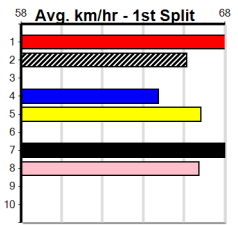

CFMEUvicatas

11
10:28PM
(VIC time)

Distance: 400m, Race Type: Free For All, Total Prizemoney: $3,360
1st: $2,250, 2nd: $690, 3rd: $345, 4th: $75

SILVER BRUTE (7) just keeps chalking up wins and he will appreciate the smaller line-up again.
QUINLAN BALE (2) is all class and he will turn up the heat in the middle stages, while MY MAGIC
MAN (1) has pace to burn.

Watchdog Tips: **7** **2** **1** **4** **Bet:** **Win 7**