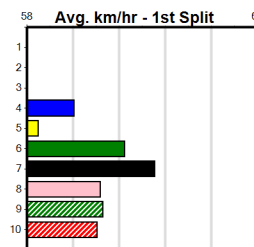

GRV VICBRED MAIDEN SERIES HT1

Distance: 460m, Race Type: Maiden Heat, Total Prizemoney: $2,535
1st: $1,680, 2nd: $520, 3rd: $260, 4th: $75

SICK AND TIRED (2) was far from disgraced when placed on debut at Traralgon and he can go one better tonight. THIS TRAIN (1) is a well bred type and he is sure to have plenty of support on debut. FOREIGN CURRENCY (3) must be respected

Watchdog Tips: **2** **1** **3** **4** **Bet:** **Win 2**

Form Box	Wgt	Dist	Track	Date	Time	BON	Margin	1st/2nd (Time)	PIR	Checked	Comment	WR	Split 1	S/P	Grade	
1	THIS TRAIN [M] Well bred, in good hands, watch betting $3.40															
	BK	Dog	Aug-22		Sire: ASTON RUPEE		Dam: IMMINENT REALITY		Trainer: Vicki Wisener (Devon Meadows)							
	Owner(s): The Grand Prix (SYN), G Rounds, J Woodbridge															
	Winning Distances: < 300m (0) 300 - 399m (0) 400 - 499m (0) 500 - 599m (0) 600 - 699m (0) > 700m (0)															
	Winning Weights:															
	Box History															
	Last 3 wins NOT included above															
	Prize Best $0.00 FSH															
	Starts 0-0-0-0															
	Trk/Dts 0-0-0-0															
APM 0																
2	SICK AND TIRED [M] Impressive on debut, good muster, go close $2.80															
	BK	Dog	Apr-22		Sire: FERNANDO BALE		Dam: MY AMERICAN GIRL		Trainer: Andrew Paraskevas (Pearcedale)							
	Owner(s): SPARKLE AND FADE (SYN), J Paraskevas, A Paraskevas															
	Winning Distances: < 300m (0) 300 - 399m (0) 400 - 499m (0) 500 - 599m (0) 600 - 699m (0) > 700m (0)															
	Winning Weights:															
	Box History															
	Last 3 wins NOT included above															
	Prize Best $520.00 FSH															
	Starts 1-0-1-0															
	Trk/Dts 0-0-0-0															
APM 520																
3	FOREIGN CURRENCY [M] Dam has produced some gifted chasers $8.00															
	BK	Dog	Sep-22		Sire: ASTON RUPEE		Dam: ON THE RUNWAY		Trainer: Peter Presutto (Devon Meadows)							
	Owner(s): DARREN AND MICHAEL PULEIO (SYN), D Puleio, M Puleio															
	Winning Distances: < 300m (0) 300 - 399m (0) 400 - 499m (0) 500 - 599m (0) 600 - 699m (0) > 700m (0)															
	Winning Weights:															
	Box History															
	Last 3 wins NOT included above															
	Prize Best $0 FSH															
	Starts 0-0-0-0															
	Trk/Dts 0-0-0-0															
APM 0																
4	RIVIA ZORO [M] Solid effort on debut, keep safe once again $7.00															
	BK	Dog	Jul-22		Sire: ALLEN DEED		Dam: RIVIA BALE		Trainer: Thomas Dailly (Anakie)							
	Owner(s): DAILLY GREYHOUND FARMS (SYN), G Dailly, T Dailly															
	Winning Distances: < 300m (0) 300 - 399m (0) 400 - 499m (0) 500 - 599m (0) 600 - 699m (0) > 700m (0)															
	Winning Weights:															
	Box History															
	Last 3 wins NOT included above															
	Prize Best $520.00 NBT															
	Starts 1-0-1-0															
	Trk/Dts 1-0-1-0															
APM 520																
5	RIVIA ROBIN [M] Steady on debut, may get crowded early, no $16.00															
	WBK	Bitch	Jul-22		Sire: ALLEN DEED		Dam: RIVIA BALE		Trainer: Thomas Dailly (Anakie)							
	Owner(s): DAILLY GREYHOUND FARMS (SYN), G Dailly, T Dailly															
	Winning Distances: < 300m (0) 300 - 399m (0) 400 - 499m (0) 500 - 599m (0) 600 - 699m (0) > 700m (0)															
	Winning Weights:															
	Box History															
	Last 3 wins NOT included above															
	Prize Best $0.00 NBT															
	Starts 1-0-0-0															
	Trk/Dts 1-0-0-0															
APM 0