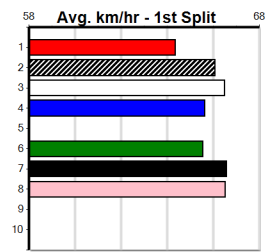

Geelong
12
10:50PM
(VIC time)

SPORTSBET WE LET THE DOGS OUT

Distance: 400m, Race Type: Grade 5, Total Prizemoney: $2,925
1st: $1,950, 2nd: $600, 3rd: $300, 4th: $75

TANNER BALE (7) is armed with a dynamic turn of foot and he continues to get better with every run. SCENIC COURT (8) has pace to burn and she can follow the seven across early on.
DEPARTED (2) is expected to race well fresh.

Watchdog Tips: **7** **8** **2** **4** **Bet:** **Box Trifecta 2,4,7,8 ($10 for 41.67%)**

Form Box	Wgt	Dist	Track	Date	Time	BON	Margin	1st/2nd (Time)	PIR	Checked	Comment	WR	Split 1	S/P	Grade	
1	COSMIC JOURNEY (NSW)[5] Front runner, down on best form, prefer others $18.00															
	Owner(s): PAYDHOFF (SYN), W Saathoff, S Payne Sire: KILTY LAD Dam: NOLITA NELLY Trainer: Simon Payne (Toolern Vale)															
	Winning Distances: < 300m (0) 300 - 399m (9) 400 - 499m (2) 500 - 599m (0) 600 - 699m (0) > 700m (0)															
	Winning Weights: 31.7(1) 31.8(1) 32.0(1) 32.1(1) 32.3(1) 32.4(1) 32.6(2) 32.8(1) 33.1(1) 33.7(1)															
	6th (1)	32.8	400	GEL	R7	29-Dec-23	23.01	22.33	2.75L SECRET REEF (22.83)	M/65	.	.	.	8.66	$7.80	5
	3rd (7)	32.9	390	BAL	R5	10-Jan-24	22.50	21.86	9.50L TIGGERLONG GAS (21.86)	M/43	.	.	.	8.43	$61.70	FFA
	7th (2)	32.9	425	BEN	R10	26-Jan-24	24.51	23.85	7.00L BELIEVING (24.02)	M/566	.	.	.	6.59	$6.80	4
	8th (5)	32.7	400	GEL	R10	02-Feb-24	23.07	22.41	9.50L GUNAI PRINCE (22.41)	M/58	.	.	.	8.51	$77.80	5
	5th (5)	32.6	400	GEL	R5	19-Feb-24	22.79	22.55	3.75L BLACKPOOL DOZER (22.55)	M/55	.	.	.	8.48	$28.10	X45
	7th (3)	32.6	390	BAL	R11	27-Feb-24	22.88	21.65	15.00L POWER OUT (21.88)	M/66	.	.	.	8.61	$31.70	X45
	3rd (3)	31.6	390	BAL	R4	03-Apr-24	22.18	21.97	2.75L PACKHAM SILK (21.99)	M/23	.	.	.	8.41	$81.30	X34
	3rd (1)	32.2	390	BAL	R7	10-Apr-24	22.57	21.89	6.50L GUNAI PRINCE (22.11)	M/74	.	.	.	8.61	$19.60	X45
Last 3 wins NOT included above																
1st (4)	32.6	390	BAL	R5	25-Nov-23	22.27	22.27	4.25L HALEIGH VELLA (22.57)	Q/11	.	.	.	8.48	$2.10	X45	
1st (8)	32.6	425	BEN	R12	01-Dec-23	23.91	23.49	2.75L MANFRED MAN (24.09)	M/111	.	.	.	6.44	$2.90	5	
1st (5)	32.1	390	WBL	R10	21-Dec-23	22.12	22.12	3.75L RUBY'S DESIRE (22.38)	Q/11	.	SW	.	8.40	$2.40	5	
2	DEPARTED [5] Resuming, class act when fit, threat $5.00															
	Owner(s): TYLER TWO MACEY (SYN), J Sharp, S O'hehir Sire: TOMMY SHELBY Dam: COSMIC OWL Trainer: Jeffrey Britton (Anakie)															
	Winning Distances: < 300m (0) 300 - 399m (0) 400 - 499m (2) 500 - 599m (7) 600 - 699m (0) > 700m (0)															
	Winning Weights: 31.2(2) 31.4(2) 32.0(1) 32.1(1) 32.2(1) 32.4(1) 32.5(1)															
	6th (2)	32.2	390	WBL	R5	30-Dec-23	22.89	21.89	4.75L LAMIA MILA (22.57)	M/78	.	.	.	9.10	$4.90	SH
	1st (2)	32.5	450	WBL	R5	06-Jan-24	25.49	25.22	1.5L MAX POWER (25.59)	M/332	.	.	.	6.73	$5.50	X45
	3rd (8)	32.1	515	SAN	R12	11-Jan-24	29.87	29.30	2.75L YOGEN BALE (29.68)	M/4333	.	SW	.	5.16	$5.00	5
	3rd (2)	32.1	515	SAN	R10	25-Jan-24	29.72	29.10	2.50L SILKY SAUCE (29.55)	M/2233	.	.	.	5.10	$3.70	5
	2nd (2)	32.2	515	SAN	R3	01-Feb-24	29.68	29.36	1.00L CRUISING DEBBIE (29.61)	Q/3222	.	.	.	5.15	$4.20	5
	8th (1)	32.1	525	MEA	R11	10-Feb-24	30.54	29.54	14.00L CAIN BALE (29.59)	M/5334	.	.	.	5.21	$10.70	S
	3rd (3)	32.1	515	SAN	R4	15-Feb-24	29.80	29.46	2.25L BUN STORM (29.65)	Q/2223	.	.	.	5.15	$7.50	5
	4th (8)	32.2	515	SAP	R7	18-Feb-24	30.23	29.35	8.50L BLACK SILENCER (29.66)	M/3655	.	.	.	5.11	$5.30	5H
Last 3 wins NOT included above																
1st (1)	32.0	460	GEL	R6	08-Jul-23	25.99	25.51	1.00L STAR'S HOPE (26.05)	Q/111	.	.	.	6.79	$1.90	5	
1st (1)	32.2	525	MEP	R9	16-Aug-23	30.65	30.05	0.75L SHADOW'S SECRET (30.69)	M/3333	.	.	.	5.32	$4.00	5H	
1st (2)	32.4	510	SLE	R7	15-Oct-23	29.08	29.05	2.25L ALBIES CROISER (29.23)	M/111	.	.	.	9.12	$1.10	5H	
3	HANDSOME JACK [5] Veteran chaser, needs it easier these days $8.00															
	Owner(s): P Bushell Sire: BELLA INFRARED Dam: EMILY JANE Trainer: Paul Bushell (Glenroy)															
	Winning Distances: < 300m (0) 300 - 399m (10) 400 - 499m (17) 500 - 599m (4) 600 - 699m (0) > 700m (0)															
	Winning Weights: 34.8(1) 35.3(1) 35.5(1) 35.6(2) 35.8(3) 35.9(2) 36.0(2) 36.1(4) 36.2(6) 36.3(1) 36.4(1) 36.5(3) 36.7(2)															
	T (5)	37.2	390	SHP	R8	11-Dec-23	0.00	21.80	. QUEBEC BALE (22.04)	M/88	.	V60	.	8.84	$33.80	S
	4th (8)	36.4	300	HVL	R11	18-Feb-24	16.75	16.50	3.75L BRUTE BANNER (16.50)	M/6	.	.	.	3.95	$30.10	X45
	5th (2)	36.9	300	HVL	R10	25-Feb-24	16.76	16.27	4.00L ON A MISSION (16.48)	M/5	.	.	.	3.94	$23.80	FFA
	2nd (2)	37.1	350	TRA	R11	28-Feb-24	19.84	19.68	2.50L JOLENE BALE (19.68)	M/32	.	SW	.	6.63	$2.90	X45
	8th (7)	37.0	300	HVL	R10	05-Mar-24	16.75	16.48	4.00L QUINLAN BALE (16.48)	M/44	.	.	.	3.92	$20.00	X45