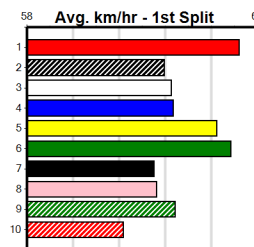

AMWUvic FINAL (300+RANK)

Distance: 400m, Race Type: Mixed 6/7 Final, Total Prizemoney: $5,250
1st: $3,540, 2nd: $1,090, 3rd: $545, 4th: $75

ORBIT BALE (4) has been huge in his past two wins and he looks very well graded in this event.
ASTON BAHT (1) was never headed here last time and she is drawn to be prominent throughout.
BERN'S BANJO (5) is improving all the time.

Watchdog Tips: 4 1 5 2 Bet: Win 4

ASTON BAHT [6] Drawn to be on the pace throughout, danger $3.60
RBD Bitch Jun-22 Sire: COLLISION Dam: ASTON RHONE
Trainer: Jordan Cooper (Lethbridge)
Winning Distances: < 300m (0) 300 - 399m (1) 400 - 499m (1) 500 - 599m (0) 600 - 699m (0) > 700m (0)
Winning Weights: 26.0(1) 26.1(1)
1st (5) 26.1 390 WBL R1 07-Mar-24 22.20 21.79 1.75L PACK YOUR BAGS (22.31) Q/11 . . . 8.45 $8.90 M
4th (2) 26.1 390 BAL R9 13-Mar-24 22.38 22.09 4.25L MYRNIONG STITCH (22.09) Q/22 . . . 8.42 $4.10 X67
5th (6) 26.5 390 SHP R2 18-Mar-24 22.33 21.84 6.50L OUR TITAN (21.89) M/34 . . . 8.54 $7.20 RWH
4th (2) 26.6 400 GEL R3 26-Mar-24 23.50 22.68 8.50L ORYX (22.91) M/34 . . . 8.50 $1.40 7
1st (5) 26.0 400 GEL R9 09-Apr-24 22.98 22.46 2.00L RONNY'S RETURN (23.11) M/11 . . . 8.48 $2.30 X67H
Last 3 wins NOT included above

KEN MASTERS [6] Never headed last time, keep safe again $10.00
BE Dog Apr-22 Sire: SHIMA SHINE Dam: CHUN LI
Trainer: Jason Sharp (Lara)
Winning Distances: < 300m (0) 300 - 399m (0) 400 - 499m (2) 500 - 599m (0) 600 - 699m (0) > 700m (0)
Winning Weights: 29.9(1) 30.2(1)
1st (8) 29.9 400 GEL R2 16-Jan-24 22.83 22.30 4.50L PARWAN'S STAR (23.14) M/21 . . . 8.66 $2.30 M
8th (6) 29.6 400 WGL R3 23-Jan-24 23.69 22.46 18.00 MOTION SENSOR (22.46) M/88 . . . 8.83 $47.00 X67
8th (3) 29.9 450 TRA R7 29-Jan-24 26.18 25.32 13.00 WHERE'S FIFTY (25.32) M/588 . . . 6.93 $14.30 T3-RW
3rd (7) 30.2 390 WBL R4 05-Feb-24 22.73 22.29 3.75L FRONT COVER (22.48) M/44 . . . 8.91 $4.30 7
6th (7) 30.3 400 GEL R11 20-Feb-24 23.50 22.58 14.00 ROOSTER LEGS (22.58) S/56 . . . 8.90 $5.50 T3-7
2nd (4) 30.0 390 WBL R4 04-Mar-24 22.95 22.36 1.25L SUPER SORT (22.86) M/44 . . . 8.89 $2.70 7
4th (7) 30.6 400 GEL R3 09-Mar-24 23.45 22.50 12.00 BLAZING GOLD (22.65) S/64 . . . 8.97 $28.10 7
1st (5) 30.2 400 GEL R3 09-Apr-24 22.92 22.46 2.25L FINNIS BALE (23.06) M/11 . . . 8.47 $6.90 X67H
Last 3 wins NOT included above