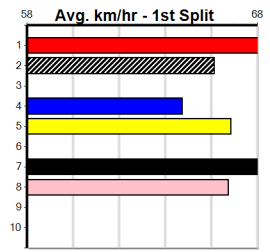

CFMEUvictas

Distance: 400m, Race Type: Free For All, Total Prizemoney: $3,360
1st: $2,250, 2nd: $690, 3rd: $345, 4th: $75

SILVER BRUTE (7) just keeps chalking up wins and he will appreciate the smaller line-up again.
QUINLAN BALE (2) is all class and he will turn up the heat in the middle stages, while MY MAGIC MAN (1) has pace to burn.

Watchdog Tips: 7 2 1 4 **Bet:** Win 7

Form Box	Wgt	Dist	Track	Date	Time	BON	Margin	1st/2nd (Time)	PIR	Checked	Comment	WR	Split 1	S/P	Grade	
1	MY MAGIC MAN (TAS)[4] $4.60															
	BD		Dog		Nov-21		Sire: SUPERIOR PANAMA				Dam: MRS. WATERS				Trainer: Brooke Ennis (Lara)	
	Owner(s): P Ryan															
	Winning Distances: < 300m (0) 300 - 399m (4) 400 - 499m (4) 500 - 599m (1) 600 - 699m (0) > 700m (0)															
	Winning Weights: 35.3(1) 35.4(1) 35.6(1) 35.8(1) 35.9(2) 36.1(1) 36.4(1) 36.5(1)															
	2nd (1)	36.1	525	MEA	R4	20-Jan-24	29.96	29.69	0.75L MAGIC MUFFIN (29.92)	Q/1111	.	.	.	5.02	$3.50	X45
	2nd (8)	36.2	525	MEA	R7	27-Jan-24	30.13	29.94	0.75L JALPA BALE (30.09)	M/1111	.	.	.	5.05	$2.40	X45
	3rd (1)	36.2	525	MEA	R7	03-Feb-24	30.33	29.70	9.00L HECTOR FAWLEY (29.70)	M/2123	.	.	.	5.09	$3.70	X45
	3rd (7)	36.2	525	MEA	R5	10-Feb-24	29.96	29.54	6.00L HECTOR FAWLEY (29.54)	Q/1112	.	.	.	5.02	$9.00	S
	1st (7)	36.4	525	MEA	R8	17-Feb-24	30.01	29.53	0.75L SCHILLACI (30.06)	M/1111	.	SW	.	5.05	$10.90	SSF
8th (4)	36.0	525	MEA	R10	24-Feb-24	30.43	29.71	11.00L TIM ZOO (29.71)	M/5444	.	.	.	5.12	$18.50	GRP1	
1st (7)	36.5	300	HVL	R10	13-Mar-24	16.41	16.41	2.50L DR. ASHER (16.59)	M/1	.	SW	.	3.90	$2.70	S	
6th (7)	36.8	300	HVL	R7	17-Mar-24	16.43	16.24	2.75L DESTRUCTIVELY (16.24)	M/3	.	.	.	3.87	$4.20	S	
Last 3 wins NOT included above																
1st (4)	36.1	400	GEL	R4	20-Oct-23	22.50	22.35	2.00L POWER OUT (22.64)	M/21	.	SW	.	8.28	$1.70	X45	
1st (4)	35.9	350	HVL	R5	05-Nov-23	19.14	19.05	1.00L SIT AND STEER (19.20)	M/1	.	SW	.	6.46	$3.30	SH	
1st (4)	35.8	390	SHP	R4	27-Nov-23	22.11	21.86	2.50L MAJOR PHANTOM (22.28)	M/22	.	.	.	8.44	$1.30	5	

Box History

Bx	1st	2nd	3rd	4th	5th	6th	7th	8th
1	2	1	2	1				
2								
3								
4	4							1
5								
6		1						
7	2		2			1		
8	1	2						

Prize Best Starts Trk/Dts APM $45180.00 22.38(4)-23/6/23 21-9-4-4 5-3-0-1 24654