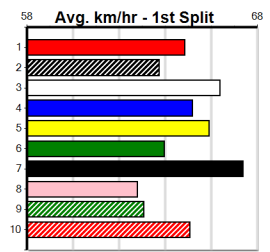

MILLERS MUZZLES FINAL (300+RANK)

Distance: 400m, Race Type: Grade 5 Final, Total Prizemoney: $5,250
1st: $3,540, 2nd: $1,090, 3rd: $545, 4th: $75

URITH BALE (4) has been ultra impressive in her past two and she should get a nice cart across from the three early. JUST WANT PIZZA (3) was narrowly beaten here last time and she should be in the mix again. LILY CRACKERS (8) will be strong late

Watchdog Tips: 4 3 8 2 **Bet:** Win 4

Form	Box	Wgt	Dist	Track	Date	Time	BON	Margin	1st/2nd (Time)	PIR	Checked	Comment	WR	Split 1	S/P	Grade
1 FULL SPEED AHEAD [4] Talented but prefer out wide, next time $8.00																
BK Bitch Feb-21 Sire: MAGICAL BALE Dam: ONE STEP AHEAD Trainer: Craig Treherne (Lara)																
Owner(s): C Treherne																
Winning Distances: < 300m (0) 300 - 399m (0) 400 - 499m (4) 500 - 599m (0) 600 - 699m (0) > 700m (0)																
Winning Weights: 28.9(1) 29.5(1) 30.2(2)																
1st	(8)	30.2	425	BEN	R12	27-Oct-23	24.00	23.75	2.00L BEN SHAKER (24.14)	M/111	.	SW	.	6.49	$28.50	X67
5th	(5)	30.5	390	BAL	R2	08-Nov-23	22.64	21.76	7.00L WHERE'S WALTER (22.15)	S/77	.	W	.	8.73	$7.40	5
5th	(3)	30.1	410	HOR	R7	28-Nov-23	23.60	22.69	4.25L EMOLGA BALE (23.31)	Q/11	.	V7	.	10.15	$10.10	5
5th	(3)	30.1	300	HVL	R12	07-Jan-24	17.02	16.56	3.00L BLUE CRISTALLE (16.81)	M/1	.	V7	.	3.83	$28.60	5
ST	(-)	29.3	400	GEL		12-Mar-24	23.71		19.00 Trial Cleared	Q/25	.	5of8	.	.	.	ST
5th	(2)	29.5	425	BEN	R2	16-Mar-24	24.33	23.61	9.00L GOLD SCOTCH (23.71)	M/113	.	.	.	6.44	$12.80	RW
5th	(3)	29.2	390	BAL	R12	03-Apr-24	22.55	21.97	5.50L BETSIE BALE (22.18)	M/77	.	.	.	8.84	$16.50	5
1st	(8)	28.9	400	GEL	R7	09-Apr-24	22.80	22.46	1.5L MAGIC BEE (22.89)	S/34	.	SW	.	8.48	$1.30	5H
Last 3 wins NOT included above																
1st	(8)	30.2	400	GEL	R1	18-Apr-23	22.67	22.54	5.00L RIKU (23.02)	S/11	.	.	.	8.46	$1.70	M
1st	(7)	29.5	450	BAL	R5	03-Sep-23	25.75	25.74	2.00L DISTRACTING (25.88)	M/111	.	.	.	6.62	$4.20	T3-RW

Box History								
Bx	1st	2nd	3rd	4th	5th	6th	7th	8th
1		4			1			
2								1
3					3			1
4					1			2
5		1			1			
6						1		1
7	1	1	1			1		
8	3				1			1
Prize Best Starts	$7590.00							
Trk/Dts APM	22.67(8)-18/4/23 28-4-6-1 7-2-1-0 2528