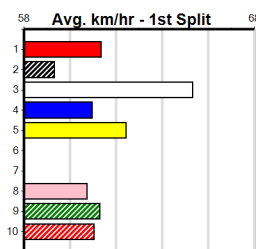

GRV VICBRED MAIDEN SERIES HT2

Distance: 460m, **Race Type:** Maiden Heat, **Total Prizemoney:** $2,535
1st: $1,680, **2nd:** $520, **3rd:** $260, **4th:** $75

PERRY MARKERI (5) was solidly placed here on debut and he has the speed to cross and lead throughout. VITAL STEP (6) is a well bred type and he is a member of a strong kennel. RIVIA LUFFY (7) is another well bred type.

Watchdog Tips: 5 6 7 2 **Bet:** Win 5

Box History

	Form	Box	Wgt	Dist	Track	Date	Time	BON	Margin	1st/2nd (Time)	PIR	Checked	Comment	W/R	Split 1	S/P	Grade	
1	RUXTON GIRL [M] Steadily placed on debut, may need it easier $10.00																	
	BK Bitch Jul-22 Sire: FERNANDO BALE Dam: SILKEN Owner(s): S O'hehir Trainer: Jeffrey Britton (Anakie) Winning Distances: < 300m (0) 300 - 399m (0) 400 - 499m (0) 500 - 599m (0) 600 - 699m (0) > 700m (0) Winning Weights: 3rd (1) 25.3 400 GEL R4 25-Mar-24 23.10 22.68 4.25L DARK LIGHTNING (22.81) M/44 8.75 $3.70 M 6th (1) 25.1 400 GEL R1 02-Apr-24 23.67 22.50 14.00 BERN'S BANJO (22.72) M/77 9.17 $2.20 M Last 3 wins NOT included above <table border="1" style="float: right; width: 50%;"> <caption>Box History</caption> <thead> <tr><th>Bx</th><th>1st</th><th>2nd</th><th>3rd</th><th>4th</th><th>5th</th><th>6th</th><th>7th</th><th>8th</th></tr></thead> <tbody> <tr><td>1</td><td></td><td></td><td></td><td></td><td></td><td></td><td></td><td></td></tr> <tr><td>2</td><td></td><td></td><td></td><td></td><td></td><td></td><td></td><td></td></tr> <tr><td>3</td><td></td><td></td><td></td><td></td><td></td><td></td><td></td><td></td></tr> <tr><td>4</td><td></td><td></td><td></td><td></td><td></td><td></td><td></td><td></td></tr> <tr><td>5</td><td></td><td></td><td></td><td></td><td></td><td></td><td></td><td></td></tr> <tr><td>6</td><td></td><td></td><td></td><td></td><td></td><td></td><td></td><td></td></tr> <tr><td>7</td><td></td><td></td><td></td><td></td><td></td><td></td><td></td><td></td></tr> <tr><td>8</td><td></td><td></td><td></td><td></td><td></td><td></td><td></td><td></td></tr> <tr><td colspan="5">Prize Best</td><td colspan="4">$260.00</td></tr> <tr><td colspan="5">Starts</td><td colspan="4">FSTD</td></tr> <tr><td colspan="5">Trk/Dts</td><td colspan="4">2-0-0-1</td></tr> <tr><td colspan="5">APM</td><td colspan="4">0-0-0-0</td></tr> <tr><td colspan="5"></td><td colspan="4">260</td></tr> </tbody> </table>																	
2	CABAO OPAL [M] Resuming, armed with a strong finish, respect $8.00																	
	BK Bitch Jun-22 Sire: BEAST UNLEASHED Dam: CABAO Owner(s): DAILLY GREYHOUND FARMS (SYN), G Dailly, T Dailly Trainer: Thomas Dailly (Anakie) Winning Distances: < 300m (0) 300 - 399m (0) 400 - 499m (0) 500 - 599m (0) 600 - 699m (0) > 700m (0) Winning Weights: 3rd (4) 27.7 525 MEP R1 24-Jan-24 30.96 29.90 6.00L SHAYNA BALE (30.56) S/7754 5.69 $6.00 M 7th (7) 28.1 460 GEL R4 29-Jan-24 26.52 25.52 7.50L WILLOW BALE (26.01) M/778 6.91 $3.70 M 3rd (6) 28.3 460 GEL R12 05-Feb-24 26.30 25.59 6.50L PICCOLO BALE (25.85) M/774 6.87 $4.30 M Last 3 wins NOT included above <table border="1" style="float: right; width: 50%;"> <caption>Box History</caption> <thead> <tr><th>Bx</th><th>1st</th><th>2nd</th><th>3rd</th><th>4th</th><th>5th</th><th>6th</th><th>7th</th><th>8th</th></tr></thead> <tbody> <tr><td>1</td><td></td><td></td><td></td><td></td><td></td><td></td><td></td><td></td></tr> <tr><td>2</td><td></td><td></td><td></td><td></td><td></td><td></td><td></td><td></td></tr> <tr><td>3</td><td></td><td></td><td></td><td></td><td></td><td></td><td></td><td></td></tr> <tr><td>4</td><td></td><td></td><td>1</td><td></td><td></td><td></td><td></td><td></td></tr> <tr><td>5</td><td></td><td></td><td></td><td></td><td></td><td></td><td></td><td></td></tr> <tr><td>6</td><td></td><td></td><td>1</td><td></td><td></td><td></td><td></td><td></td></tr> <tr><td>7</td><td></td><td></td><td></td><td></td><td></td><td></td><td></td><td>1</td></tr> <tr><td>8</td><td></td><td></td><td></td><td></td><td></td><td></td><td></td><td></td></tr> <tr><td colspan="5">Prize Best</td><td colspan="4">$555.00</td></tr> <tr><td colspan="5">Starts</td><td colspan="4">NBT</td></tr> <tr><td colspan="5">Trk/Dts</td><td colspan="4">3-0-0-2</td></tr> <tr><td colspan="5">APM</td><td colspan="4">2-0-0-1</td></tr> <tr><td colspan="5"></td><td colspan="4">333</td></tr> </tbody> </table>																	
3	QILIN BALE [M] Well beaten when placed on debut, next time $9.00