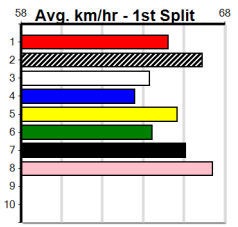

Bendigo

7

4:22PM

(VIC time)

MANNINGS GREYHOUND COMPLEX

Distance: 425m, Race Type: Grade 4, Total Prizemoney: \$3,360
1st: \$2,250, 2nd: \$690, 3rd: \$345, 4th: \$75

Should be a great early speed battle between **CANYA CHARISMA (5)** and **NEVER ANY DOUBT (7)** with the yellow expected to hold the top through the bend and that may be the difference. **UNCLE ROSCO (8)** can cause an upset if the top two bump.