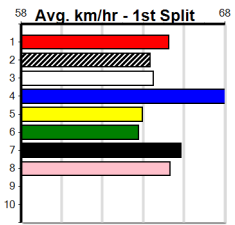

Bendigo

HIP POCKET BENDIGO

Distance: 500m, Race Type: Mixed 4/5, Total Prizemoney: \$3,875
1st: \$2,600, 2nd: \$800, 3rd: \$400, 4th: \$75

8

4:42PM

(VIC time)

PEPPER RUSH (4) should have no trouble holding the lead and he is very hard to get past when on the arm. MYSTERY CHILL (3) can run the hands off the clock and she just needs a little room in the early stages. POLLY ROCKET (8) can run a cheeky race