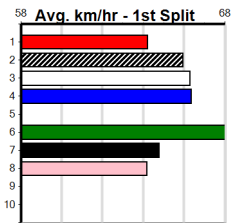

Bendigo

SPORTSBET HT2 (1-4 WINS)

Distance: 425m, Race Type: Restricted Win Heat, Total Prizemoney: $2,925
1st: $1,950, 2nd: $600, 3rd: $300, 4th: $75

4

3:14PM

(VIC time)

KENTUCKY GUS (8) is far better than his form indicates and he will get a nice cart across from the seven early. TAT LIBBY (3) can be a tad risky at box rise but she has them for talent, while CHASING HEARTS (7) looks the likely leader

Watchdog Tips:

8

3

7

2

Bet:

Win 8

Form	Box	Weight	Dist	Track	Date	Time	BON	Margin	1st/2nd (Time)	PIR	Checked	Comment	W/R	Split 1	S/P	Grade	Winnings Boxes									
1 NORSE QUEEN [4]																										
<i>Needs to lead, too much pace out wide</i>																										
BK	B	May-21 AUSSIE INFRARED				GOTHAM QUEEN													$12.00							
Trainer: Sean Lithgow (Devon Meadows)																										
P	(7)	27.4	400	WGL	R12	16-Jan-24	0.00	22.27	.SASSY SWAN (22.96)	S/77	.	V21	.	9.23	$2.60	5	<table border="1"> <tr><td>1</td><td>2</td><td>3</td><td>4</td><td>5</td><td>6</td><td>7</td><td>8</td></tr> <tr><td>1</td><td>1</td><td>2</td><td></td><td>1</td><td></td><td></td><td></td></tr> <tr><td>Prize</td><td colspan="7"></td><td>$15,900.00</td><td colspan="7"></td></tr> <tr><td>Best</td><td colspan="7"></td><td>24.17</td><td colspan="7"></td></tr> <tr><td>Starts</td><td colspan="7"></td><td>37-5-5-9</td><td colspan="7"></td></tr> <tr><td>Trk/Dst</td><td colspan="7"></td><td>5-1-1-1</td><td colspan="7"></td></tr> <tr><td>APM</td><td colspan="7"></td><td>$1885</td><td colspan="7"></td></tr> </table>									
Owner(s): SMKN (SYN), M Lithgow, D Maynes, K Maynes, N Riseley, E Avdulla																										
2 BORACAY STORM [5]																										
<i>Shows promise, pace in three is a slight concern</i>																										
BD	D	May-22 FERAL FRANKY				MIAMI FERNANDO													$2.80							
Trainer: David Geall (Lara)																										
1st	(4)	30.0	450	BAL	R5	13-Mar-24	25.23	24.81	9.00LMYRNIONG STORM (25.85)	M/111	.	.	.	6.57	$8.70	RWH	<table border="1"> <tr><td>1</td><td>2</td><td>3</td><td>4</td><td>5</td><td>6</td><td>7</td><td>8</td></tr> <tr><td>3</td><td></td><td></td><td>1</td><td></td><td></td><td></td><td></td></tr> <tr><td>Prize</td><td colspan="7"></td><td>$10,665.00</td><td colspan="7"></td></tr> <tr><td>Best</td><td colspan="7"></td><td>FSH</td><td colspan="7"></td></tr> <tr><td>Starts</td><td colspan="7"></td><td>14-4-4-2</td><td colspan="7"></td></tr> <tr><td>Trk/Dst</td><td colspan="7"></td><td>0-0-0-0</td><td colspan="7"></td></tr> <tr><td>APM</td><td colspan="7"></td><td>$7806</td><td colspan="7"></td></tr> </table>									
Owner(s): William & Judd (SYN), J Ahern, J Ahern																										
3 TAT LIBBY [5]																										
<i>Dominant win last time, big danger if steps</i>																										
BK	B	Apr-22 MEPUNGA BLAZER				SO SAY													$3.40							
Trainer: David Warburton (Tatura)																										
2nd	(2)	27.0	425	BEN	R3	22-Mar-24	23.91	23.47	0.75LRAGING CABLE (23.87)	M/222	.	.	.	6.57	$5.60	RWH	<table border="1"> <tr><td>1</td><td>2</td><td>3</td><td>4</td><td>5</td><td>6</td><td>7</td><td>8</td></tr> <tr><td>1</td><td></td><td></td><td></td><td>1</td><td>1</td><td></td><td></td></tr> <tr><td>Prize</td><td colspan="7"></td><td>$11,170.00</td><td colspan="7"></td></tr> <tr><td>Best</td><td colspan="7"></td><td>NBT</td><td colspan="7"></td></tr> <tr><td>Starts</td><td colspan="7"></td><td>19-3-4-4</td><td colspan="7"></td></tr> <tr><td>Trk/Dst</td><td colspan="7"></td><td>5-0-1-1</td><td colspan="7"></td></tr> <tr><td>APM</td><td colspan="7"></td><td>$8133</td><td colspan="7"></td></tr> </table>									
Owner(s): D Warburton																										
4 MAGIC DARK STAR [5]																										
<i>May find this class beyond her, place best</i>																										
BK	B	Jan-22 FABREGAS				TAPESTRY TEARS													$16.00							
Trainer: Greg Johnson (Point Cook)																										
1st	(1)	27.0	450	BAL	R7	03-Apr-24	25.60	25.18	1.75LELSA JAY (25.71)	Q/111	.	.	.	6.63	$5.10	5	<table border="1"> <tr><td>1</td><td>2</td><td>3</td><td>4</td><td>5</td><td>6</td><td>7</td><td>8</td></tr> <tr><td>2</td><td></td><td></td><td></td><td></td><td></td><td>2</td><td></td></tr> <tr><td>Prize</td><td colspan="7"></td><td>$11,045.00</td><td colspan="7"></td></tr> <tr><td>Best</td><td colspan="7"></td><td>FSTD</td><td colspan="7"></td></tr> <tr><td>Starts</td><td colspan="7"></td><td>25-4-4-3</td><td colspan="7"></td></tr> <tr><td>Trk/Dst</td><td colspan="7"></td><td>0-0-0-0</td><td colspan="7"></td></tr> <tr><td>APM</td><td colspan="7"></td><td>$7307</td><td colspan="7"></td></tr> </table>									
Owner(s): Magical Speed (SYN), T Johnson, E Scott, L Scott