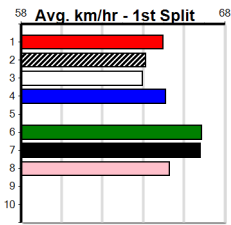

Bendigo

AVARD CIVIL (2-3 WINS)

Distance: 425m, Race Type: Restricted Win, Total Prizemoney: \$2,925
1st: \$1,950, 2nd: \$600, 3rd: \$300, 4th: \$75

9

5:09PM

(VIC time)

GAS LANTERN (4) owns a sizzling 23.83 PB here and she has the speed to lead throughout. SUN IN CUBA (6) was brilliant here last time and she will pressure the blue from the outset. ELK (1) is expected to race well fresh.