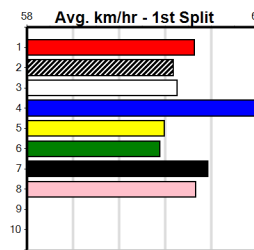

HIP POCKET BENDIGO

Distance: 500m, Race Type: Mixed 4/5, Total Prizemoney: $3,875
1st: $2,600, 2nd: $800, 3rd: $400, 4th: $75

PEPPER RUSH (4) should have no trouble holding the lead and he is very hard to get past when on the arm. MYSTERY CHILL (3) can run the hands off the clock and she just needs a little room in the early stages. POLLY ROCKET (8) can run a cheeky race

Watchdog Tips: 4 3 8 7 Bet: Win 4

Race card for BIG YETI [5]. Includes dog details, owner information, winning distances, weights, and a box history table.

Race card for OVER ACHIEVER [5]. Includes dog details, owner information, winning distances, weights, and a box history table.

Race card for MYSTERY CHILL [4]. Includes dog details, owner information, winning distances, weights, and a box history table.

Race card for PEPPER RUSH [5]. Includes dog details, owner information, winning distances, weights, and a box history table.

Race card for ROJO SILVER FOX (NSW)[5]. Includes dog details, owner information, winning distances, weights, and a box history table.