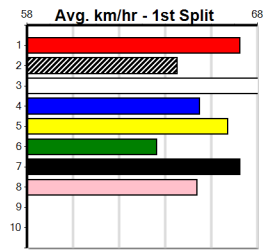

HANRAHAN PLUMBING

Distance: 425m, Race Type: Grade 5, Total Prizemoney: $2,925
1st: $1,950, 2nd: $600, 3rd: $300, 4th: $75

LAKEVIEW VINCENT (1) is drawn to hold the early lead and he is a bold front running type. ALICAH (2) should follow the red through early and she is ready to fire after two runs since a spell. BLACKPOOL DOZER (4) is more than capable.

Watchdog Tips: 1 2 4 7 Bet: Win 1

LAKEVIEW VINCENT [5] Drawn to lead, hard to get past when on the arm $3.00
WF Dog Sep-21 Sire: FERNANDO BALE Dam: LAKEVIEW GRACE
Owner(s): T Hammerstein
Winning Distances: < 300m (0) 300 - 399m (2) 400 - 499m (3) 500 - 599m (1) 600 - 699m (0) > 700m (0)
Winning Weights: 30.0(1) 30.1(2) 30.2(1) 30.4(1) 30.6(1)
Trainer: Wayne Gray (Wendouree)

ALICAH [5] No luck since resuming, fully fit, danger $10.00
BEBD Bitch Sep-20 Sire: FERNANDO BALE Dam: AYIA SOPHIA
Owner(s): C Gorgioski
Winning Distances: < 300m (0) 300 - 399m (0) 400 - 499m (3) 500 - 599m (8) 600 - 699m (0) > 700m (0)
Winning Weights: 27.2(1) 27.5(1) 27.6(1) 27.7(1) 27.8(1) 27.9(2) 28.2(1) 28.3(1) 28.5(1) 28.6(1)
Trainer: Jeff Gorgioski (Stanhope)

LEGENDARY SPYRO [5] Wide runner, needs to lead, prefer to watch $12.00
WBK Dog Oct-21 Sire: SPEED STAR Dam: LITTLE BERTHA
Owner(s): S Davis
Winning Distances: < 300m (0) 300 - 399m (5) 400 - 499m (5) 500 - 599m (0) 600 - 699m (0) > 700m (0)
Winning Weights: 30.0(1) 30.4(1) 30.5(1) 30.8(1) 30.9(1) 31.0(1) 31.1(1) 31.3(1) 31.8(1) 32.1(1)
Trainer: Lachlan Scott (Tatura)

BLACKPOOL DOZER [5] Can come out running, major player if crosses $7.50
BE Dog Jun-21 Sire: SHIMA SHINE Dam: LOCHINVAR ADORE
Owner(s): R Kenyon
Winning Distances: < 300m (0) 300 - 399m (2) 400 - 499m (5) 500 - 599m (0) 600 - 699m (0) > 700m (0)
Winning Weights: 36.4(1) 36.9(1) 37.0(2) 37.2(1) 37.3(1) 37.5(1)
Trainer: Renee Kenyon (Lara)

OUR FABIO [5] Prolific winner but unlikely to cross early, risky $6.00
BE Dog Jul-19 Sire: COSMIC RUMBLE Dam: SWEET SPUD
Owner(s): S Davis
Winning Distances: < 300m (0) 300 - 399m (4) 400 - 499m (13) 500 - 599m (8) 600 - 699m (1) > 700m (0)
Winning Weights: 32.6(1) 33.0(1) 33.2(2) 33.3(1) 33.4(4) 33.6(4) 33.7(1) 33.8(5) 33.9(1) 34.0(3) 34.1(1) 34.2(1) 34.4(1)
Trainer: Wayne Hooke (Huntly)

1

2

3

4

5