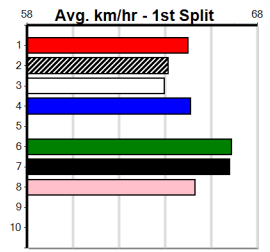

Bendigo

9

5:09PM

(VIC time)

AVARD CIVIL (2-3 WINS)

Distance: 425m, Race Type: Restricted Win, Total Prizemoney: $2,925
1st: $1,950, 2nd: $600, 3rd: $300, 4th: $75

GAS LANTERN (4) owns a sizzling 23.83 PB here and she has the speed to lead throughout. SUN IN CUBA (6) was brilliant here last time and she will pressure the blue from the outset. ELK (1) is expected to race well fresh.

Watchdog Tips: **4** **6** **1** **2** **Bet:** **Win 4**

1

Form Box	Wgt	Dist	Track	Date	Time	BON	Margin	1st/2nd (Time)	PIR	Checked	Comment	WR	Split 1	S/P	Grade
ELK [6]															
BK	Bitch			Sep-21											
Owner(s): R Morrissey		Sire: FERNANDO BALE		Dam: BRYLEE											
Trainer: Mark Morrissey (Junortoun)															
Winning Distances: < 300m (0) 300 - 399m (2) 400 - 499m (0) 500 - 599m (0) 600 - 699m (0) > 700m (0)															
Winning Weights: 26.6(1) 26.9(1)															
1st	(4)	26.9	300	HVL	R3	21-Jan-24	16.94	16.57	0.50L AUSSIE SAVANNAH (16.97)	Q/1			3.87	$2.60	X67
4th	(2)	27.1	300	HVL	R1	28-Jan-24	17.10	16.50	1.75L DR. HAROLD (16.98)	M/6			3.98	$3.00	X67
3rd	(7)	27.4	425	BEN	R1	02-Feb-24	24.42	23.67	3.75L DARRA TOPAZ (24.17)	Q/332			6.58	$8.80	X67
2nd	(3)	27.4	425	BEN	R9	08-Feb-24	24.16	23.61	2.50L URITH BALE (24.00)	M/211			6.52	$5.30	X67
3rd	(5)	27.7	425	BEN	R10	16-Feb-24	24.00	23.57	1.5L SANDY TAUPE (23.90)	M/322			6.60	$7.00	6G
3rd	(6)	27.7	425	BEN	R2	23-Feb-24	24.43	23.77	5.00L BOURKE (24.09)	M/333			6.71	$7.10	6G
3rd	(3)	28.2	425	BEN	R10	01-Mar-24	24.24	23.62	6.50L WILL VANSON (23.78)	M/333			6.64	$17.30	X67
5th	(3)	28.0	410	HOR	R9	05-Mar-24	23.51	22.89	8.00L CARLY BALE (22.97)	M/44			10.57	$3.40	6G
Last 3 wins NOT included above															
1st	(1)	26.6	390	WBL	R1	13-Jan-24	22.38	22.08	3.75L ASTON MONARCHY (22.64)	Q/11			8.56	$3.00	M
Prize Best Starts Trk/Dts APM $7985.00 NBT 15-2-5-5 7-0-3-4 4135															

2

Form Box	Wgt	Dist	Track	Date	Time	BON	Margin	1st/2nd (Time)	PIR	Checked	Comment	WR	Split 1	S/P	Grade
DARRA TOPAZ [6]															
F	Bitch			Dec-21											
Owner(s): A George		Sire: AZKABAN		Dam: DARRA DAWNNE											
Trainer: Allan George (Darraweit Guim)															
Winning Distances: < 300m (0) 300 - 399m (0) 400 - 499m (2) 500 - 599m (0) 600 - 699m (0) > 700m (0)															
Winning Weights: 27.9(1) 28.1(1)															
5th	(2)	27.4	425	BEN	R1	29-Dec-23	25.42	23.64	20.00 ASTON AURELIA (24.05)	M/376		SW	6.61	$10.10	M
3rd	(8)	27.8	425	BEN	R1	12-Jan-24	24.21	23.52	2.50L STELLA ROSE (24.04)	M/333			6.75	$5.20	M
1st	(3)	27.9	425	BEN	R2	19-Jan-24	24.45	23.91	0.50L HIGH COTTON (24.46)	M/211			6.62	$3.10	M
1st	(3)	28.1	425	BEN	R1	02-Feb-24	24.17	23.67	3.00L URITH BALE (24.37)	M/211			6.57	$24.70	X67
6th	(5)	28.1	425	BEN	R9	08-Feb-24	24.49	23.61	7.50L URITH BALE (24.00)	M/554			6.56	$6.30	X67
Last 3 wins NOT included above															
Prize Best Starts Trk/Dts APM $3890.00 24.17(3)-2/2/24 5-2-0-1 5-2-0-1 2334