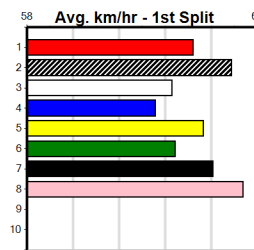

MANNINGS GREYHOUND COMPLEX

Distance: 425m, Race Type: Grade 4, Total Prizemoney: $3,360
1st: $2,250, 2nd: $690, 3rd: $345, 4th: $75

Should be a great early speed battle between CANYA CHARISMA (5) and NEVER ANY DOUBT (7) with the yellow expected to hold the top through the bend and that may be the difference. UNCLE ROSCO (8) can cause an upset if the top two bump.

Watchdog Tips: 5 7 8 4 Bet: Win 5

Form Box Wgt Dist Track Date Time BON Margin 1st/2nd (Time) PIR Checked Comment W/R Split 1 S/P Grade

BLACKPOOL BLADE [4] Needs to lead, too much heat in the middle $12.00
Owner(s): R Kenyon
Winning Distances: < 300m (0) 300 - 399m (2) 400 - 499m (7) 500 - 599m (0) 600 - 699m (0) > 700m (0)
Box History table and Prize Best Starts table included.

MYSTIC BRAE [4] Another front runner, will cop too much pressure $7.50
Owner(s): R Geall
Winning Distances: < 300m (0) 300 - 399m (0) 400 - 499m (5) 500 - 599m (0) 600 - 699m (0) > 700m (0)
Box History table and Prize Best Starts table included.

ZIP UP ANDY [4] Likely to settle in the second half, tough ask $21.00
Owner(s): Greysynd Racing (SYN), W Owen, J Chilcott, A Long
Winning Distances: < 300m (0) 300 - 399m (4) 400 - 499m (8) 500 - 599m (0) 600 - 699m (0) > 700m (0)
Box History table and Prize Best Starts table included.

EVERGLADE [4] Can unwind a strong finish, may be place value $12.00
Owner(s): BEV AND DANIEL (SYN), B Pell, D Pell
Winning Distances: < 300m (0) 300 - 399m (2) 400 - 499m (3) 500 - 599m (0) 600 - 699m (0) > 700m (0)
Box History table and Prize Best Starts table included.

CANYA CHARISMA (NSW)[4] Dominant last time, looks the leader, yes $2.40
Owner(s): Lalli Maynard (SYN), T Maynard, N Lalli
Winning Distances: < 300m (0) 300 - 399m (2) 400 - 499m (4) 500 - 599m (0) 600 - 699m (0) > 700m (0)
Box History table and Prize Best Starts table included.

1

2

3

4

5