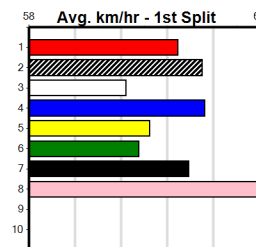

BENDIGO ADVERTISER

Distance: 425m, Race Type: Grade 7, Total Prizemoney: $2,925
1st: $1,950, 2nd: $600, 3rd: $300, 4th: $75

IF HE COULD (7) has the speed to cross and lead and he should prove too zippy for these.
NOCTILUCENT (8) showed plenty of potential in her first prep and she is expected to fire fresh.
BLACKPOOL SLADE (2) should be on the pace throughout

Watchdog Tips: 7 8 2 3 Bet: Win 7

Form Box Wgt Dist Track Date Time BON Margin 1st/2nd (Time) PIR Checked Comment W/R Split 1 S/P Grade
AYIA THE SLAYER [7] Can miss the kick, likely to get crowded early on $10.00
DKBD Bitch Dec-21 Sire: HARD STYLE RICO Dam: AYIA SOPHIA
Owner(s): J Gorgioski Trainer: Jeff Gorgioski (Stanhope)
Winning Distances: < 300m (0) 300 - 399m (1) 400 - 499m (0) 500 - 599m (0) 600 - 699m (0) > 700m (0)
Winning Weights: 32.4(1)
1st (1) 32.4 390 SHP R1 04-Mar-24 22.36 22.09 2.75L GOSSIP GIRL (22.54) M/11 8.49 $5.30 M
2nd (1) 32.3 410 HOR R3 08-Mar-24 23.59 22.92 7.50L SANTORINI BALE (23.07) M/22 10.62 $6.00 X67H
4th (6) 32.3 410 HOR R4 19-Mar-24 23.52 23.01 1.75L SANTORINI BALE (23.40) M/22 10.42 $33.90 X67F
7th (5) 32.5 390 SHP R3 23-Mar-24 23.08 21.98 12.00 CINNABAR ICON (22.24) S/56 8.63 $7.50 X67
4th (5) 32.1 390 SHP R9 01-Apr-24 22.57 21.79 4.50L SHA TIN KING (22.27) S/75 8.87 $7.20 X67
2nd (4) 32.0 390 SHP R4 05-Apr-24 22.48 21.82 0.50L HARRY CHANA (22.45) M/43 8.63 $4.20 X67
6th (6) 32.0 425 BEN R2 12-Apr-24 24.79 23.73 12.00 SUN IN CUBA (23.98) S/866 7.08 $47.40 X67
Last 3 wins NOT included above
Box History
Prize Best $3030.00
Starts NBT
Trk/Dts 7-1-2-0
APM 1-0-0-0 2574

Form Box Wgt Dist Track Date Time BON Margin 1st/2nd (Time) PIR Checked Comment W/R Split 1 S/P Grade
BLACKPOOL SLADE [7] Should be in the firing line throughout, threat $6.50
F Dog Jul-22 Sire: ASTON RUPEE Dam: LOCHINVAR ADORE
Owner(s): R Kenyon Trainer: Alexis Kenyon (Lara)
Winning Distances: < 300m (0) 300 - 399m (0) 400 - 499m (1) 500 - 599m (0) 600 - 699m (0) > 700m (0)
Winning Weights: 30.5(1)
5th (1) 30.7 410 HOR R1 27-Feb-24 23.95 23.07 6.00L TALKIN' BLUEY (23.54) M/24 10.64 $4.20 M
1st (2) 30.5 410 HOR R2 05-Mar-24 23.45 22.89 1.5L MISTY BLUE (23.55) Q/11 10.40 $1.80 M
8th (6) 30.8 400 GEL R4 15-Mar-24 23.29 22.46 9.50L DEROGATIVE (22.65) M/88 8.64 $39.00 X67
3rd (1) 30.9 400 GEL R12 25-Mar-24 23.00 22.68 3.00L FANCY KIAARN (22.79) M/33 SW 8.74 $5.30 7
7th (6) 31.0 400 GEL R9 29-Mar-24 23.54 22.41 11.00 MYRNIONG STITCH (22.81) S/77 8.82 $30.40 X67
3rd (1) 31.0 400 GEL R10 09-Apr-24 22.87 22.46 1.5L PERFECT TONIGHT (22.78) M/11 8.50 $6.50 X67H
Last 3 wins NOT included above
Box History
Prize Best $2140.00
Starts FSH
Trk/Dts 6-1-0-2
APM 0-0-0-0 1804