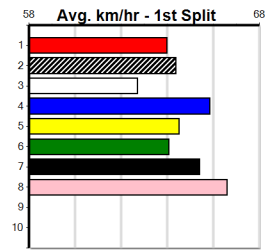

Bendigo
12
6:00PM

(VIC time)

AG TYRES & WHEELS

Distance: 425m, Race Type: Grade 5, Total Prizemoney: $2,925
1st: $1,950, 2nd: $600, 3rd: $300, 4th: $75

TASSIE TIME (2) beat a solid line-up at Ballarat recently and he will prove hard to hold out again.
BLACKPOOL DIVA (1) is better than her form reads and she is drawn to lead for a long way.
CHANGE OF HABIT (8) is ideally drawn out wide

Watchdog Tips: 2 1 8 4 **Bet:** Win 2

Form Box	Wgt	Dist	Track	Date	Time	BON	Margin	1st/2nd (Time)	PIR	Checked	Comment	WR	Split 1	S/P	Grade
BLACKPOOL DIVA (NSW)[5] Drawn to lead for a long way, major player $4.60															
WBK		Bitch		Jun-21		Sire: FERNANDO BALE		Dam: SORRY SCOTT		Trainer: Renee Kenyon (Lara)					
Owner(s): R Kenyon															
Winning Distances: < 300m (0) 300 - 399m (1) 400 - 499m (4) 500 - 599m (0) 600 - 699m (0) > 700m (0)															
Winning Weights: 25.4(1) 25.5(1) 25.8(1) 26.0(1) 26.2(1)															
5th (1)	26.6	450	BAL	R7	09-Dec-23	26.03	25.67	4.50L MORAINÉ ZOE (25.73)	M/223	.	.	.	6.74	$15.60	SH
3rd (1)	26.4	400	GEL	R5	06-Feb-24	23.04	22.65	5.00L ROGAN BALE (22.70)	Q/44	.	.	.	8.56	$4.70	5
4th (6)	26.7	400	GEL	R5	20-Feb-24	23.47	22.58	7.50L GAS MAN (22.98)	M/64	.	.	.	8.81	$5.60	T3-5
2nd (4)	26.3	410	HOR	R5	27-Feb-24	23.69	23.07	6.00L CLASSY SHIFTER (23.28)	M/22	.	.	.	10.56	$6.50	5
2nd (1)	26.6	410	HOR	R11	05-Mar-24	23.45	22.89	2.75L CO PILOT (23.26)	Q/33	.	.	.	10.35	$2.40	5
6th (8)	27.2	400	GEL	R12	22-Mar-24	23.32	22.53	9.00L TINKER CRYSTAL (22.72)	M/56	.	.	.	8.92	$7.70	5
5th (6)	26.9	410	HOR	R3	02-Apr-24	23.79	23.24	2.75L CHAIN DRIVE (23.62)	Q/65	.	SW	.	10.60	$8.80	5
7th (6)	27.1	390	BAL	R3	14-Apr-24	23.21	22.49	8.00L OUR GIRL ROXY (22.66)	M/77	.	.	.	8.76	$9.70	5
Last 3 wins NOT included above															
1st (8)	25.8	400	GEL	R11	11-May-23	22.61	22.30	1.00L WANDANA LAD (22.67)	Q/11	.	.	.	8.44	$4.60	X67
1st (4)	26.0	400	GEL	R4	08-Aug-23	22.69	22.55	1.25L CHASING BOODIE (22.77)	M/11	.	.	.	8.32	$4.10	5
1st (6)	26.2	400	GEL	R8	17-Oct-23	22.89	22.76	0.25L CRUISING JACK (22.91)	M/11	.	.	.	8.46	$6.00	5

Box	1st	2nd	3rd	4th	5th	6th	7th	8th
1	1	3	1					
2		2		1				
3				2			2	
4	1	1		4	1			1
5	1		2					
6	1		1	1	3			3
7								1
8	1	1	3	1		3		1
Prize	$12560.00							
Best	NBT							
Starts	52-5-7-7							
Trk/Dts	3-0-0-0							
APM	2748