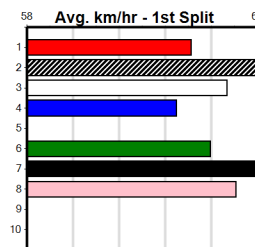

SPORTSBET HT3 (1-4 WINS)

Distance: 425m, Race Type: Restricted Win Heat, Total Prizemoney: $2,925
1st: $1,950, 2nd: $600, 3rd: $300, 4th: $75

WILL VANSON (2) is a serious up and comer and he just needs to clear the red in the early stages.
ROLLING STORM (6) is a powerful type and the vacant draw should give him room to balance up.
ASTON KENNEDY (8) will be on the pace throughout

Watchdog Tips: 2 6 8 7 Bet: Win 2

Form Box Wgt Dist Track Date Time BON Margin 1st/2nd (Time) PIR Checked Comment W/R Split 1 S/P Grade

NIZHONI [5] Drawn inside out, likely to find bother mid race $12.00
RBD Dog Jul-21 Sire: FERNANDO BALE Dam: DELTA RHODE
Owner(s): The Buyers (SYN), C Madigan, R Layfield, M Layfield, F Belot, J Black, R Nicholls
Trainer: Roselyn Nicholls (Eaglehawk)

WILL VANSON [5] Explodes soon after box rise, wins if clears the 1 $2.60
RF Dog Feb-22 Sire: BERNARDO Dam: VAN EVIE
Owner(s): J Vandemaat
Trainer: Chloe Van de maat (Healesville)

ASTON JALAPENO [5] Front runner, too much pace inside and out $10.00
BK Dog Mar-22 Sire: ASTON DEE BEE Dam: ASTON LOPEZ
Owner(s): R Borda
Trainer: Emma Scott (Tatura)

DON'T TELL SHELL [5] Good record here but this class may test $8.00
BK Bitch Dec-21 Sire: FABREGAS Dam: ELSA ROSE
Owner(s): heathcote park red nine syn (SYN), J Chilcott, L Forde, W Owen, T Byrne
Trainer: Michael Chilcott (Heathcote)

*** VACANT BOX ***
Owner(s):
Trainer:
Winning Distances: < 300m (0) 300 - 399m (0) 400 - 499m (0) 500 - 599m (0) 600 - 699m (0) > 700m (0)
Winning Weights: