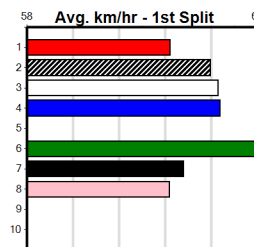

SPORTSBET HT2 (1-4 WINS)

Distance: 425m, Race Type: Restricted Win Heat, Total Prizemoney: $2,925
1st: $1,950, 2nd: $600, 3rd: $300, 4th: $75

KENTUCKY GUS (8) is far better than his form indicates and he will get a nice cart across from the seven early. TAT LIBBY (3) can be a tad risky at box rise but she has them for talent, while CHASING HEARTS (7) looks the likely leader

Watchdog Tips: 8 3 7 2 Bet: Win 8

NORSE QUEEN [4] Needs to lead, too much pace out wide $12.00
Owner(s): SMKN (SYN), M Lithgow, D Maynes, K Maynes, N Riseley, E Avdulla
Trainer: Sean Lithgow (Devon Meadows)

BORACAY STORM [5] Shows promise, pace in three is a slight concern $2.80
Owner(s): William & Judd (SYN), J Ahern, J Ahern
Trainer: David Geall (Lara)

TAT LIBBY [5] Dominant win last time, big danger if steps $3.40
Owner(s): D Warburton
Trainer: David Warburton (Tatura)

MAGIC DARK STAR [5] May find this class beyond her, place best $16.00
Owner(s): Magical Speed (SYN), T Johnson, E Scott, L Scott
Trainer: Greg Johnson (Point Cook)

*** VACANT BOX ***
Owner(s):
Trainer:
Box History

1

2

3

4

5