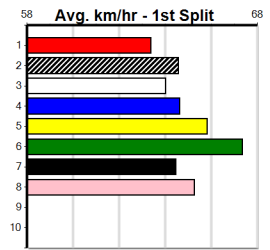

PETER BROWN CUSTOM HOMES

Distance: 425m, Race Type: Grade 5, Total Prizemoney: $2,925
1st: $1,950, 2nd: $600, 3rd: $300, 4th: $75

MORaine ZOE (5) showed terrific early speed last time and she has won here previously in a sizzling 23.79. EL CAZADOR (1) is racing with confidence and he can unwind a big finish. MICK SAYS SO (2) is more than capable

Watchdog Tips: 5 | 1 | 2 | 8 | **Bet:** Win 5

Form Box Wgt Dist Track Date Time BON Margin 1st/2nd (Time) PIR Checked Comment W/R Split 1 S/P Grade

EL CAZADOR [5] Consistent type, strong in the run home, danger **$6.00**
BK Dog Oct-18 Sire: AUSSIE INFRARED Dam: SACHI Trainer: Tracey Deglaitis (Moolap)

Owner(s): T Deglaitis
Winning Distances: < 300m (0) 300 - 399m (0) 400 - 499m (9) 500 - 599m (7) 600 - 699m (1) > 700m (0)
Winning Weights: 32.2(1) 32.3(3) 32.4(1) 32.5(2) 32.6(1) 32.8(1) 32.9(4) 33.1(2) 33.2(1) 33.6(1)

5th (6)	33.6	545	BAL	R8	10-Jan-24	31.45	30.73	11.00	ZULU BLAST (30.73)	M/7666	. . . . .	7.04	$10.00	X45
3rd (4)	33.5	460	GEL	R12	19-Jan-24	26.07	25.69	5.00L	BOSTON GARDEN (25.73)	M/654	. . . . .	6.83	$13.70	VET
2nd (6)	33.6	400	GEL	R11	29-Jan-24	22.59	22.51	1.25L	MEPUNGA OLLIE (22.51)	M/62	. . . . .	8.61	$8.50	5
3rd (5)	33.3	460	GEL	R12	02-Feb-24	25.77	25.58	2.75L	MY MATE TIP (25.58)	S/533	. . . . .	6.81	$5.40	VET
2nd (3)	33.7	400	GEL	R5	12-Feb-24	22.63	22.62	0.10L	SPRING AMMO (22.62)	M/62	. . . . .	8.58	$6.40	VET
3rd (5)	33.3	450	WBL	R6	07-Mar-24	25.53	25.12	2.75L	ORIANNA BALE (25.35)	M/444	. . . . .	6.67	$12.50	5
2nd (6)	33.9	400	GEL	R11	22-Mar-24	22.77	22.53	0.50L	SQUIGGLY BOB (22.74)	M/62	. . . . .	8.60	$4.70	5
2nd (5)	33.4	425	BEN	R3	12-Apr-24	24.40	23.73	0.025	FIBULARIS (24.39)	M/874	. . . . .	6.85	$9.00	VET

Last 3 wins NOT included above

1st (6)	32.2	460	GEL	R8	10-Jun-22	25.72	25.58	2.75L	GYPSY YANKEE (25.90)	Q/442	. . . . .	SW	6.72	$19.80	S
1st (8)	32.3	660	BEN	R10	24-Jun-22	38.02	38.02	2.25L	ASTON JONAS (38.18)	M/5321	. . . . .	SW	4.35	$5.40	X45H
1st (2)	33.1	460	GEL	R12	28-Apr-23	25.74	25.74	1.00L	ASTRO BOY (25.80)	M/433	. . . . .	. . . . .	6.78	$8.30	VET

Box History

Bx	1st	2nd	3rd	4th	5th	6th	7th	8th
1	2	3	6					3
2	5	3	2	2	2	3		
3		5	3			3		
4	2	2	5	3	2	2		
5	1	8	3	1	1		1	
6	2	6	7	2	1	3	1	
7	1	1	1	4	1			
8	4	9	3	4	1			

Prize Best Starts Trk/Dts APM $84005.00 NBT 124-17-37-30 4-0-2-1 6014