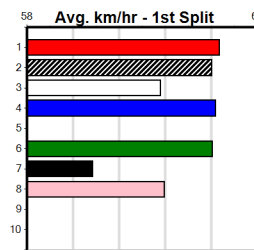

SPORTSBET HT1 (1-4 WINS)

Distance: 425m, Race Type: Restricted Win Heat, Total Prizemoney: $2,925
1st: $1,950, 2nd: $600, 3rd: $300, 4th: $75

GOT THE CASH (4) has the class edge over his rivals and he can assume control before the first bend. LENAGHAN (3) has the motor but he can be a tad risky at box rise, while PRETTY PANAMA (2) should be on the pace for most of the trip

Watchdog Tips: 4 3 2 1 Bet: Box Trifecta 1,2,3,4 ($10 for 41.67%)

ASTON PING [5] Quick PB here, good turn of foot, keep safe $3.60
BD Bitch Jan-22 Sire: FERNANDO BALE Dam: ZOOM OUT
Trainer: Benjamin Magri (Avalon)
Winning Distances: < 300m (0) 300 - 399m (1) 400 - 499m (3) 500 - 599m (0) 600 - 699m (0) > 700m (0)
Winning Weights: 25.6(2) 25.9(1) 26.0(1)
4th (8) 25.9 450 WBL R6 13-Jan-24 25.56 25.21 2.25L ZIPPING ALEXA (25.42) M/433 . . . 6.60 $3.50 S
5th (6) 25.9 395 TRA R4 31-Jan-24 22.76 21.84 9.50L HUNTER RIOT (22.09) M/845 . . . 3.92 $4.10 5
4th (1) 26.0 400 GEL R4 09-Feb-24 22.98 22.48 7.50L VICTA TARA (22.48) M/88 . . . 8.68 $29.40 X45
3rd (8) 26.2 400 GEL R12 19-Feb-24 22.76 22.55 2.75L NINETYMILE WOW (22.58) S/46 . . . 8.63 $4.90 5
3rd (5) 26.2 450 SHP R8 26-Feb-24 25.46 24.89 2.25L AUNT VIRGINIA (25.31) M/333 . . . 6.63 $27.20 SH
3rd (1) 26.1 450 SHP R6 04-Mar-24 25.61 24.89 8.00L AUNT VIRGINIA (25.06) M/227 . . . 6.54 $20.30 SF
4th (7) 26.2 450 BAL R4 13-Mar-24 25.80 24.81 8.50L MOCK FISH (25.21) M/437 . . . 6.62 $5.40 RWH
1st (4) 26.0 400 GEL R12 12-Apr-24 22.82 22.53 3.00L DEROGATIVE (23.02) M/11 . . . 8.50 $6.20 5
Last 3 wins NOT included above
1st (1) 25.9 390 WBL R2 12-Oct-23 22.50 21.99 4.50L SARAH STARFISH (22.80) Q/11 . . . 8.64 $1.30 M
1st (2) 25.6 450 BAL R2 30-Nov-23 25.40 25.18 2.25L BEACH BOURBSKI (25.56) Q/111 . . . 6.56 $4.20 X67
1st (5) 25.6 425 BEN R4 29-Dec-23 23.90 23.64 4.25L CATCH MY DRIFT (24.19) M/221 . . . 6.50 $14.40 RWH

PRETTY PANAMA [5] Shows promise, can settle on the pace, threat $9.00
BK Bitch Dec-21 Sire: SUPERIOR PANAMA Dam: GEMILLY
Trainer: Allan Meyer (Hoppers Crossing)
Winning Distances: < 300m (0) 300 - 399m (2) 400 - 499m (2) 500 - 599m (0) 600 - 699m (0) > 700m (0)
Winning Weights: 27.6(1) 28.0(2) 28.5(1)
1st (3) 28.0 390 BAL R11 04-Mar-24 22.28 22.11 3.5L BROOKE'S GIRL (22.51) M/11 . . . 8.44 $2.60 T3-6
1st (6) 28.0 400 GEL R10 09-Mar-24 22.81 22.50 2.75L DASHING JEFF (23.00) M/11 . . . 8.42 $8.30 5
7th (1) 27.8 410 HOR R7 12-Mar-24 23.93 23.06 11.00L HUNTER RIOT (23.18) Q/35 . . . 10.50 $14.60 5H
2nd (2) 28.2 390 BAL R12 20-Mar-24 22.26 21.94 0.25L MANILA SULTAN (22.25) M/33 . . . 8.45 $5.80 5
6th (2) 28.3 400 GEL R10 26-Mar-24 23.20 22.68 6.00L DANE MULLANE (22.81) M/66 . . . 8.68 $4.20 5
3rd (3) 27.6 400 GEL R12 29-Mar-24 22.93 22.41 2.00L YOU YANG YAALA (22.80) Q/12 . . . 8.41 $2.80 5
7th (1) 27.7 400 GEL R12 05-Apr-24 23.48 22.48 11.00L DOWNSTREAM (22.78) M/37 . . . 8.51 $5.50 5
2nd (5) 27.6 390 WBL R5 08-Apr-24 22.60 22.23 4.50L SLINGSHOT BRUNO (22.30) M/33 . . . 8.90 $3.90 5
Last 3 wins NOT included above
1st (8) 27.6 410 HOR R3 05-Nov-23 23.63 23.03 1.75L GREEN FLASH (23.74) M/23 . . . SW . 10.55 $25.90 M
1st (6) 28.5 350 HVL R9 24-Jan-24 19.47 19.37 2.75L CANNONEER (19.66) Q/1 . . . SW . 6.59 $2.10 7