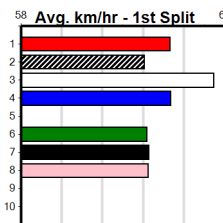

5

7:50PM

(VIC time)

Distance: 525m, Race Type: Grade 5, Total Prizemoney: \$8,785

1st: \$5,900, 2nd: \$1,820, 3rd: \$915, 4th: \$150

GO GO EVIE (3) is the fastest beginner in this race and could be off and gone as they head down the back straight. Powerful finisher, MIGHTY QUINN (6) has a clear class edge and was placed in the Mt Gambier Cup last week.