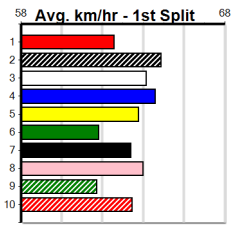

SPORTSBET FINAL

Distance: 525m, Race Type: Maiden Final, Total Prizemoney: $8,785
1st: $5,900, 2nd: $1,820, 3rd: $915, 4th: $150

1
6:29PM
(VIC time)

WHISKY TRIP (2) destroyed his rivals in his heat and with no speed drawn either side of him should take up a forward position and is the one to beat. RECYCLED (3) was the run of the heats and is expected to be powerful in the last 200m.

Watchdog Tips: **2** **3** **7** **1** Bet: **Box Quinella 2,3 ($10 for 1000%)**