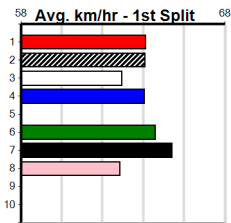

COOKES ELECTRICAL AND AIR CONDITI

Distance: 525m, Race Type: Grade 6, Total Prizemoney: \$8,785
 1st: \$5,900, 2nd: \$1,820, 3rd: \$915, 4th: \$150

4

7:29PM

(VIC time)

CANYA VANQUISH (4) once fully balanced should show superior speed and looks hard to catch. Both FERGUS ZULU (7) and WREN BALE (8) are smart speedsters that can dial up the pressure through the middle section of this race.