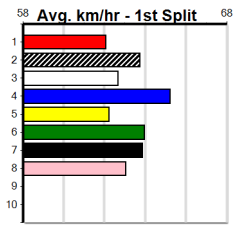

NATIONAL GREYHOUND ADOPTION MON

2

6:49PM

(VIC time)

Distance: 525m, Race Type: Grade 7, Total Prizemoney: \$8,785
 1st: \$5,900, 2nd: \$1,820, 3rd: \$915, 4th: \$150

Even affair so plenty of value on offer here. Looking for early speed in a race so even can be the difference maker so edge goes with the speedy UPON BALE (4) who is every chance to lead throughout. Inside drawn EMPTY YOUR MIND (1) looks next best.