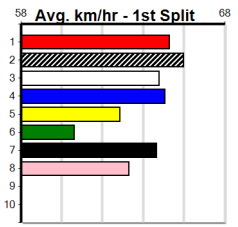

9

9:23PM

(VIC time)

Apart from PETE'S ENTITY (7) the inside three runners should race out to a healthy lead early. SHAYNA BALE (1), UNREAL MISS (2) and ZIPPING WHINCUP (3) look a strong option for top 4 In same race multi bets.

Watchdog Tips: **3** **2** **1** **7** **Bet:** **Box Quinella 1,2,3 ($10 for 333.33%)**