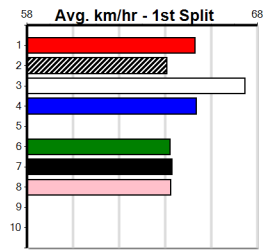

5

7:50PM

(VIC time)

Distance: 525m, Race Type: Grade 5, Total Prizemoney: $8,785
1st: $5,900, 2nd: $1,820, 3rd: $915, 4th: $150

GO GO EVIE (3) is the fastest beginner in this race and could be off and gone as they head down the back straight. Powerful finisher, MIGHTY QUINN (6) has a clear class edge and was placed in the Mt Gambier Cup last week.

Watchdog Tips: **3** **6** **2** **7** **Bet:** **Box Quinella 3,6 ($10 for 1000%)**

1

COUNTRY CRUSADER [5] **Can move wide through the bend, too risky.** **$14.00**
BK Dog Mar-22 **Sire: SUPERIOR PANAMA Dam: IMMIDENT**
Owner(s): N Powell **Trainer: Jason Sharp (Lara)**
Winning Distances: < 300m (0) 300 - 399m (0) 400 - 499m (3) 500 - 599m (0) 600 - 699m (0) > 700m (0)
Winning Weights: 30.5(1) 31.2(1) 31.3(1)

Box	1st	2nd	3rd	4th	5th	6th	7th	8th
1	1	1	1	2	1	1	1	
2				2			1	
3		1						
4	1	1		1	1			
5	1	1			1			
6		1			2			
7		1		2				
8		1				1		

Prize Best Starts Trk/Dts APM $11735.00 NBT 26-3-6-1 11-0-2-0 7510

2nd (3) 31.2 515 SAN R12 22-Feb-24 29.92 29.48 1.25L BIG BRAIN (29.85) M/4333 . . . . . 5.17 $17.70 5
4th (2) 31.1 525 MEA R12 02-Mar-24 30.71 29.67 5.50L UNDERWAY (30.35) M/8776 . . . . . 5.29 $8.30 5
5th (5) 31.0 515 SAN R10 07-Mar-24 30.22 29.23 9.50L FOLLOW THE BAND (29.58) M/6775 . . . . . 5.38 $24.90 5
4th (7) 30.8 525 MEA R5 16-Mar-24 30.56 29.65 2.50L FOLLOW THE BAND (30.39) S/5555 . . . . . 5.24 $94.50 5
5th (1) 30.8 525 MEA R12 23-Mar-24 30.60 29.64 6.50L NASHVILLE BALE (30.17) Q/2666 . . . . . 5.17 $14.30 5
2nd (8) 30.9 525 MEA R11 30-Mar-24 30.25 29.50 4.00L SPARKLING ROSE (29.99) Q/2333 . . . . . 5.14 $11.80 5
5th (6) 30.7 525 MEA R7 06-Apr-24 30.56 29.82 2.75L JAMIE BALE (30.37) S/7877 . . . . . 5.30 $41.80 5
5th (1) 30.5 525 MEA R7 13-Apr-24 30.37 29.78 8.50L SHREWD STICKER (29.78) M/8888 . . . . . 5.28 $25.50 5

Last 3 wins NOT included above

1st (1) 30.5 450 BAL R2 06-Nov-23 25.63 25.63 4.50L KEL OF KINTYRE (25.94) M/111 . . . . . 6.75 $1.60 T3-M
1st (5) 31.2 450 WBL R9 07-Feb-24 25.39 25.28 2.00L ASTON KENNEDY (25.53) Q/222 . . . . . 6.60 $11.30 X67
1st (4) 31.3 450 WBL R1 15-Feb-24 25.69 25.14 3.25L ROUGE KNIGHT (25.91) Q/122 . . . . . 6.69 $4.30 X67