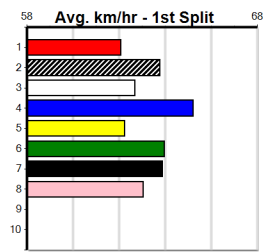

NATIONAL GREYHOUND ADOPTION MONTH

Distance: 525m, Race Type: Grade 7, Total Prizemoney: $8,785
1st: $5,900, 2nd: $1,820, 3rd: $915, 4th: $150

Even affair so plenty of value on offer here. Looking for early speed in a race so even can be the difference maker so edge goes with the speedy UPON BALE (4) who is every chance to lead throughout. Inside drawn EMPTY YOUR MIND (1) looks next best.

Watchdog Tips: 4 1 2 5 **Bet:** Win 4

Form Box	Wgt	Dist	Track	Date	Time	BON	Margin	1st/2nd (Time)	PIR	Checked	Comment	WR	Split 1	S/P	Grade
EMPTY YOUR MIND [7] $5.50															
BD Dog May-22 Sire: FERAL FRANKY Dam: WILL IT RAIN															
Owner(s): A Lie Trainer: Brett Mackie (Tooradin)															
Winning Distances: < 300m (0) 300 - 399m (0) 400 - 499m (1) 500 - 599m (0) 600 - 699m (0) > 700m (0)															
Winning Weights: 33.5(1)															
4th (7)	33.4	460	WGL	R1	20-Feb-24	26.69	26.18	7.50L MAYBE EVEN YOU (26.18)	S/884	.	.	.	7.17	$8.90	M
2nd (4)	32.8	350	HVL	R1	03-Mar-24	19.92	19.15	0.25L SUPER CEVICHE (19.91)	S/6	.	.	.	6.84	$8.10	M
3rd (6)	33.0	400	WGL	R2	12-Mar-24	23.35	22.55	3.00L ALIZES (23.15)	S/65	.	.	.	8.82	$14.40	MH
3rd (7)	33.2	400	WGL	R2	15-Mar-24	23.32	22.84	6.50L DARNUM DESIRE (22.87)	S/44	.	.	.	8.93	$5.10	M
3rd (5)	33.5	400	WGL	R2	19-Mar-24	23.16	22.39	8.00L JOCELYN WILL DO (22.62)	S/76	.	.	.	8.81	$21.70	MF
2nd (4)	33.8	460	WGL	R3	30-Mar-24	26.10	25.97	0.25L ENGELKE ROAD (26.09)	S/733	.	.	.	6.80	$5.10	M
6th (6)	33.5	460	WGL	R2	09-Apr-24	26.55	25.60	5.00L I'M BOSSY (26.21)	S/746	.	.	.	6.89	$6.00	M
1st (7)	33.5	460	WGL	R2	13-Apr-24	25.95	25.95	2.00L FORTY FOUR SONS (26.09)	M/211	.	SW	.	6.69	$4.40	M
Last 3 wins NOT included above															
Prize Best Starts Trk/Dts APM $2735.00 FSH 8-1-2-3 0-0-0-0 2512															

Form Box	Wgt	Dist	Track	Date	Time	BON	Margin	1st/2nd (Time)	PIR	Checked	Comment	WR	Split 1	S/P	Grade
TAKUMI BALE (NSW)[7] $3.50															
BD Dog Feb-22 Sire: DROOPYS SYDNEY Dam: WINNIE ALLEN															
Owner(s): B Wheeler Trainer: Thomas Dailly (Anakie)															
Winning Distances: < 300m (0) 300 - 399m (0) 400 - 499m (1) 500 - 599m (0) 600 - 699m (0) > 700m (0)															
Winning Weights: 31.6(1)															
2nd (6)	31.9	460	GEL	R4	12-Feb-24	26.02	25.79	0.50L CABAO LAPIS (26.00)	Q/222	.	.	.	6.71	$4.70	M
4th (2)	32.2	460	GEL	R3	19-Feb-24	26.57	25.89	6.00L IDYLLIC JAMES (26.16)	M/222	.	.	.	6.65	$5.10	M
4th (4)	32.1	450	BAL	R1	27-Feb-24	25.71	25.23	3.5L ASTON LORD (25.47)	M/333	.	.	.	6.66	$2.80	MH
2nd (1)	32.1	450	BAL	R1	06-Mar-24	25.58	24.91	0.75L GEANI BALE (25.53)	M/112	.	.	.	6.57	$6.80	MF
4th (7)	31.6	525	MEP	R1	13-Mar-24	31.23	30.03	10.00 UNREAL MISS (30.54)	S/4444	.	.	.	5.26	$3.80	MH
1st (6)	31.6	450	BAL	R1	27-Mar-24	25.48	24.85	0.05L REV PENNY (25.49)	M/211	.	.	.	6.71	$6.70	M
2nd (4)	31.6	515	SAN	R1	04-Apr-24	29.89	29.15	4.50L FLYING DINAR (29.59)	M/2222	.	.	.	5.20	$6.90	7
F (3)	32.0	515	SAN	R1	11-Apr-24	0.00	29.45	. OUNCE OF LUCK (29.76)	M/5	.	VO	.	5.19	$9.30	X67
Last 3 wins NOT included above															
Prize Best Starts Trk/Dts APM $4845.00 NBT 10-1-3-0 2-0-0-0 4472