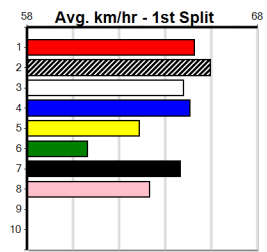

9

9:23PM

(VIC time)

Distance: 525m, Race Type: Grade 6, Total Prizemoney: $8,785
1st: $5,900, 2nd: $1,820, 3rd: $915, 4th: $150

Apart from PETE'S ENTITY (7) the inside three runners should race out to a healthy lead early. SHAYNA BALE (1), UNREAL MISS (2) and ZIPPING WHINCUP (3) look a strong option for top 4 In same race multi bets.

Watchdog Tips: 3 2 1 7 Bet: Box Quinella 1,2,3 ($10 for 333.33%)

SHAYNA BALE (NSW)[6] Drawn to settle top 3, each way all day. $4.40
WBE Bitch Feb-22 Sire: DROOPYS SYDNEY Dam: WINNIE ALLEN
Owner(s): B Wheeler
Winning Distances: < 300m (0) 300 - 399m (0) 400 - 499m (0) 500 - 599m (2) 600 - 699m (0) > 700m (0)
Winning Weights: 28.1(1) 28.4(1)
3rd (5) 27.5 515 SAN R3 07-Mar-24 29.93 29.23 3.75L I'M A MUSTANG (29.68) M/1333 . . . . . 5.16 $4.40 6G
5th (4) 27.6 525 MEA R2 16-Mar-24 30.56 29.65 6.50L BORACAY SUMMER (30.12) M/4334 . . . . . 5.22 $4.00 X67
5th (5) 27.6 525 MEA R9 23-Mar-24 30.72 29.64 11.00 IRISH LUCY (30.00) M/4445 . . . . . 5.17 $12.30 6G
2nd (4) 27.5 450 BAL R3 27-Mar-24 25.62 24.85 3.25L URANA JASMINE (25.41) M/122 . . . . . 6.66 $4.60 6G
3rd (7) 27.3 515 SAN R2 04-Apr-24 29.74 29.15 0.50L DOCHERTY (29.72) M/2222 . . . . . 5.16 $8.00 RW
3rd (5) 27.5 525 MEP R10 10-Apr-24 30.51 29.82 6.50L BOMB ROBERTA (30.08) M/2222 . . . . . 5.15 $1.50 6G
7th (6) 27.4 525 MEA R3 13-Apr-24 31.62 29.78 22.00 MICHALIS (30.09) M/5777 . . . . . 5.27 $10.90 6G
4th (2) 27.8 450 BAL R9 17-Apr-24 26.00 25.13 3.25L ZIPPING KENDRICK (25.77) M/654 . . . . . 6.73 X67
Last 3 wins NOT included above
1st (6) 28.4 525 MEP R1 24-Jan-24 30.56 29.90 3.25L JENNY BALE (30.78) M/2221 . . . . . 5.27 $4.50 M
1st (5) 28.1 525 MEA R1 03-Feb-24 30.34 29.70 3.5L CABAO JASPER (30.57) M/3221 . . . . . 5.20 $12.90 7

UNREAL MISS (NSW)[6] Promising type, can lead, SRM option. $5.00
BK Bitch May-22 Sire: SUPERIOR PANAMA Dam: REALLY UNREAL
Owner(s): N Powell
Winning Distances: < 300m (0) 300 - 399m (0) 400 - 499m (0) 500 - 599m (2) 600 - 699m (0) > 700m (0)
Winning Weights: 26.5(2)
1st (1) 26.5 525 MEP R1 13-Mar-24 30.54 30.03 2.25L JENNY BALE (30.69) Q/2111 . . . . . 5.14 $7.40 MH
6th (5) 26.6 525 MEA R1 23-Mar-24 30.80 29.64 8.00L ZIPPING MOFFAT (30.26) M/6555 . . . . . 5.28 $9.10 MF
1st (4) 26.5 525 MEA R1 30-Mar-24 30.24 29.50 3.75L GRIDLOCKED (30.49) Q/1111 . . . . . SW 5.13 $8.30 7
8th (4) 26.6 525 MEA R2 06-Apr-24 30.63 29.82 9.50L SHREWD STICKER (29.99) M/4688 . . . . . 5.15 $14.40 X67
Last 3 wins NOT included above

ZIPPING WHINCUP (NSW)[6] Impressive early speed in recent win here, yes. $3.40
BK Dog Apr-22 Sire: ZACK MONELLI Dam: ZIPPING SAMARA
Owner(s): Hallinan Hallinan (SYN), M Hallinan, F Hallinan
Winning Distances: < 300m (0) 300 - 399m (0) 400 - 499m (1) 500 - 599m (1) 600 - 699m (0) > 700m (0)
Winning Weights: 34.0(1) 34.6(1)
3rd (8) 35.1 515 SAP R1 03-Mar-24 30.22 29.28 1.00L TESSA DENMARK (30.15) M/2333 . . . . . 5.17 $5.70 MH
6th (5) 34.6 525 MEP R2 13-Mar-24 30.67 30.03 3.00L ZIPPING MOFFAT (30.46) M/4555 . . . . . 5.30 $8.30 MH
1st (3) 34.6 450 BAL R1 20-Mar-24 25.40 25.01 4.50L VELOX BALE (25.71) Q/1111 . . . . . 6.61 $3.00 M
3rd (3) 34.4 450 BAL R2 27-Mar-24 25.62 24.85 1.25L RIE BALE (25.54) M/454 . . . . . 6.63 $5.30 7
1st (2) 34.0 525 MEP R2 03-Apr-24 30.13 29.91 3.25L LAMIA ALESSIA (30.34) Q/1111 . . . . . SW 5.15 $2.10 X67H
6th (6) 33.6 525 MEA R2 13-Apr-24 31.09 29.78 14.00 BORACAY SUMMER (30.13) M/8645 . . . . . 5.31 $13.30 X67F
Last 3 wins NOT included above