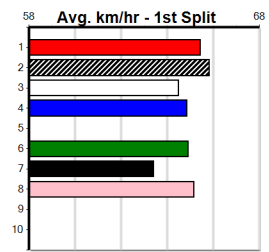

TOTAL CONTAINER SOLUTIONS

Distance: 525m, Race Type: Grade 5, Total Prizemoney: $8,785
1st: $5,900, 2nd: $1,820, 3rd: $915, 4th: $150

EXTREMELY POTENT (1) excels off this draw and can settle in the leading division here and set of after likely leader PACKHAM PRINCE (2) and prove too strong in the run home. SHADOW'S SECRET (3) is rarely far away in this class and can motor mid-race.

Watchdog Tips: [1] [2] [3] [7] Bet: Win 1

Race card for EXTREMELY POTENT [5]. Includes dog details, owner (BURGIN RACING), sire (AUSSIE INFRARED), dam (POTENT), and box history table.

Race card for PACKHAM PRINCE (NSW)[5]. Includes dog details, owner (Luke And Rebecca), sire (SUPERIOR PANAMA), dam (NANGAR GIFT), and box history table.

Race card for SHADOW'S SECRET [5]. Includes dog details, owner (S Crawford), sire (DUNDEE OSPREY), dam (JACQUI SHOSHONE), and box history table.

Race card for BLUE CABANG [5]. Includes dog details, owner (G Berry), sire (BERNARDO), dam (STARS AND LIGHTS), and box history table.

Race card for VACANT BOX. Includes owner details, sire, dam, and box history table.