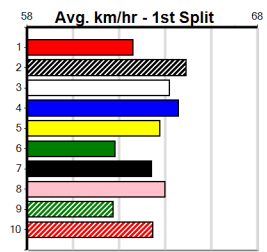

SPORTSBET FINAL

1
6:29PM

(VIC time)

Distance: 525m, Race Type: Maiden Final, Total Prizemoney: $8,785
1st: $5,900, 2nd: $1,820, 3rd: $915, 4th: $150

WHISKY TRIP (2) destroyed his rivals in his heat and with no speed drawn either side of him should take up a forward position and is the one to beat. RECYCLED (3) was the run of the heats and is expected to be powerful in the last 200m.

Watchdog Tips: **2** **3** **7** **1** **Bet:** **Box Quinella 2,3 ($10 for 1000%)**

Form Box	Wgt	Dist	Track	Date	Time	BON	Margin	1st/2nd (Time)	PIR	Checked	Comment	WR	Split 1	S/P	Grade	
1	BLUE KERMARO (NSW)[M] Flashed home in heat, rails draw suits, threat. $8.00															
	BE Dog			Apr-22			Sire: BARCIA BALE			Dam: KERMARO			Trainer: Joshua Formosa (Anakie)			
	Owner(s): B Peart															
	Winning Distances: < 300m (0) 300 - 399m (0) 400 - 499m (0) 500 - 599m (0) 600 - 699m (0) > 700m (0)															
	Winning Weights:															
	4th (1)	33.2	515	GOS	R1	23-Jan-24	30.44	29.39	9.00L ME STYLE (29.83)	5344	5344			4.82	$2.10	M
	3rd (4)	32.9	515	GAR	R3	10-Feb-24	30.24	29.14	4.25L LOTTIE ELLIE (29.94)	552	552			5.12	$13.00	MH
	4th (7)	33.6	425	BEN	R9	24-Mar-24	24.35	23.42	3.25L SUMMER KOBIE (24.13)	S/444				6.83	$2.90	MH
	2nd (8)	33.4	515	SAP	R1	31-Mar-24	30.36	29.79	1.25L TEMPER TRAP (30.27)	M/2332				5.18	$2.20	M
	2nd (2)	32.5	525	MEP	R1	10-Apr-24	30.60	29.82	2.00L HIBIKI BLUE (30.47)	M/6432				5.35	$2.70	MH
Last 3 wins NOT included above																
<table border="1"> <thead> <tr> <th>Bx</th> <th>1st</th> <th>2nd</th> <th>3rd</th> <th>4th</th> <th>5th</th> <th>6th</th> <th>7th</th> <th>8th</th> </tr> </thead> <tbody> <tr><td>1</td><td></td><td></td><td></td><td></td><td></td><td></td><td></td><td></td></tr> <tr><td>2</td><td>1</td><td></td><td></td><td></td><td></td><td></td><td></td><td></td></tr> <tr><td>3</td><td></td><td></td><td></td><td></td><td></td><td></td><td></td><td></td></tr> <tr><td>4</td><td></td><td></td><td>1</td><td></td><td></td><td></td><td></td><td></td></tr> <tr><td>5</td><td></td><td></td><td></td><td></td><td></td><td></td><td></td><td></td></tr> <tr><td>6</td><td></td><td></td><td></td><td></td><td></td><td></td><td></td><td></td></tr> <tr><td>7</td><td></td><td></td><td></td><td></td><td>1</td><td></td><td></td><td></td></tr> <tr><td>8</td><td>1</td><td></td><td></td><td></td><td></td><td></td><td></td><td></td></tr> </tbody> </table>																
<table border="1"> <tr><td>Prize</td><td colspan="8">$2835.00</td></tr> <tr><td>Best</td><td colspan="8">NBT</td></tr> <tr><td>Starts</td><td colspan="8">5-0-2-1</td></tr> <tr><td>Trk/Dts</td><td colspan="8">1-0-1-0</td></tr> <tr><td>APM</td><td colspan="8">2695</td></tr> </table>																
2	WHISKY TRIP [7] Drawn to settle top two here, the one to beat. $2.60															
	BE Dog			Aug-22			Sire: ASTON RUPEE			Dam: IMMINENT REALITY			Trainer: Vicki Wisener (Devon Meadows)			
	Owner(s): M Funtusoff															
	Winning Distances: < 300m (0) 300 - 399m (0) 400 - 499m (0) 500 - 599m (1) 600 - 699m (0) > 700m (0)															
	Winning Weights: 33.4(1)															
	1st (4)	33.4	525	MEP	R4	10-Apr-24	30.12	29.82	9.00L ZIPPING TANDER (30.75)	M/1111		SW		5.22	$1.50	MH
	Last 3 wins NOT included above															
	<table border="1"> <thead> <tr> <th>Bx</th> <th>1st</th> <th>2nd</th> <th>3rd</th> <th>4th</th> <th>5th</th> <th>6th</th> <th>7th</th> <th>8th</th> </tr> </thead> <tbody> <tr><td>1</td><td></td><td></td><td></td><td></td><td></td><td></td><td></td><td></td></tr> <tr><td>2</td><td></td><td></td><td></td><td></td><td></td><td></td><td></td><td></td></tr> <tr><td>3</td><td></td><td></td><td></td><td></td><td></td><td></td><td></td><td></td></tr> <tr><td>4</td><td>1</td><td></td><td></td><td></td><td></td><td></td><td></td><td></td></tr> <tr><td>5</td><td></td><td></td><td></td><td></td><td></td><td></td><td></td><td></td></tr> <tr><td>6</td><td></td><td></td><td></td><td></td><td></td><td></td><td></td><td></td></tr> <tr><td>7</td><td></td><td></td><td></td><td></td><td></td><td></td><td></td><td></td></tr> <tr><td>8</td><td></td><td></td><td></td><td></td><td></td><td></td><td></td><td></td></tr> </tbody> </table>															
	<table border="1"> <tr><td>Prize</td><td colspan="8">$1900.00</td></tr> <tr><td>Best</td><td colspan="8">30.12(4)-10/4/24</td></tr> <tr><td>Starts</td><td colspan="8">1-1-0-0</td></tr> <tr><td>Trk/Dts</td><td colspan="8">1-1-0-0</td></tr> <tr><td>APM</td><td colspan="8">1900</td></tr> </table>															
	3	RECYCLED [7] Eye catcher in heat win, strong finisher, go close $5.00														
BK Dog			May-22			Sire: ASTON DEE BEE			Dam: APPOINTED			Trainer: Jason Thompson (Pearcedale)				
Owner(s): A Tullio																
Winning Distances: < 300m (0) 300 - 399m (0) 400 - 499m (0) 500 - 599m (1) 600 - 699m (0) > 700m (0)																
Winning Weights: 33.1(1)																
2nd (4)		33.2	515	SAP	R1	10-Dec-23	30.11	29.44	4.00L ALI TANGO (29.83)	M/2322		W		5.22	$3.60	MH
3rd (4)		33.0	515	SAN	R1	14-Dec-23	30.02	29.29	4.50L ALI TANGO (29.71)	M/2333				5.24	$9.30	MF