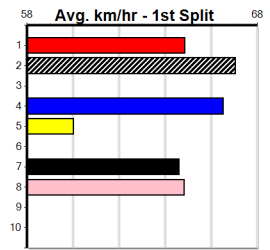

MONACELLARS GDR (0-4 WINS)

Distance: 640m, Race Type: Restricted Win, Total Prizemoney: $5,940
1st: $4,040, 2nd: $1,215, 3rd: $610, 4th: $75

Watchdog Tips:

Bet:

Table with columns: Form Box, Wgt, Dist, Track, Date, Time, BON, Margin, 1st/2nd (Time), PIR, Checked, Comment, W/R, Split 1, S/P, Grade

POMMEL BOY [5]

BE Dog Mar-22 Sire: FERNANDO BALE Dam: PRINCESS KIWI
Owner(s): N Cachia
Winning Distances: < 300m (0) 300 - 399m (0) 400 - 499m (2) 500 - 599m (1) 600 - 699m (1) > 700m (0)
Winning Weights: 30.0(2) 30.4(1) 30.5(1)

Trainer: Chloe Dew (Anakie)

Box History

Box History table with columns: Bx, 1st, 2nd, 3rd, 4th, 5th, 6th, 7th, 8th. Includes prize best starts and Trk/Dts info.

Main race results table for Pommel Boy with columns: Rank, Dog, Weight, Dist, Track, Date, Time, BON, Margin, 1st/2nd (Time), PIR, Checked, Comment, W/R, Split 1, S/P, Grade.

ERNIE THE BRUTE (NSW)[4]

BK Dog May-21 Sire: SHIMA SHINE Dam: SALDANA
Owner(s): J Moss
Winning Distances: < 300m (0) 300 - 399m (0) 400 - 499m (0) 500 - 599m (2) 600 - 699m (2) > 700m (0)
Winning Weights: 35.6(1) 35.8(1) 35.9(1) 36.5(1)

Trainer: Graeme Jose (Catani)

Box History

Box History table for Ernie the Brute with columns: Bx, 1st, 2nd, 3rd, 4th, 5th, 6th, 7th, 8th. Includes prize best starts and Trk/Dts info.

Main race results table for Ernie the Brute with columns: Rank, Dog, Weight, Dist, Track, Date, Time, BON, Margin, 1st/2nd (Time), PIR, Checked, Comment, W/R, Split 1, S/P, Grade.

*** VACANT BOX ***

Sire: Dam:
Owner(s):
Winning Distances: < 300m (0) 300 - 399m (0) 400 - 499m (0) 500 - 599m (0) 600 - 699m (0) > 700m (0)
Winning Weights:

Trainer:

Box History

BOOM LATERAL [5] Biks

BK Dog Feb-20 Sire: ZULU ZEUS Dam: HIDDEN DREAMS
Owner(s): G Miller
Winning Distances: < 300m (0) 300 - 399m (0) 400 - 499m (0) 500 - 599m (1) 600 - 699m (1) > 700m (2)
Winning Weights: 30.2(1) 31.0(1) 31.1(1) 31.5(1)

Trainer: Gerard O'keeffe (Neerim Junction)

Box History

Box History table for Boom Lateral with columns: Bx, 1st, 2nd, 3rd, 4th, 5th, 6th, 7th, 8th. Includes prize best starts and Trk/Dts info.

Main race results table for Boom Lateral with columns: Rank, Dog, Weight, Dist, Track, Date, Time, BON, Margin, 1st/2nd (Time), PIR, Checked, Comment, W/R, Split 1, S/P, Grade.

SWIPER [M]

BD Bitch Mar-22 Sire: WOW Dam: DUNDEE ALLY
Owner(s): D Macdonald
Winning Distances: < 300m (0) 300 - 399m (0) 400 - 499m (0) 500 - 599m (0) 600 - 699m (0) > 700m (0)
Winning Weights:

Trainer: Danny Macdonald (Maffra)

Box History

Box History table for Swiper with columns: Bx, 1st, 2nd, 3rd, 4th, 5th, 6th, 7th, 8th. Includes prize best starts and Trk/Dts info.

Main race results table for Swiper with columns: Rank, Dog, Weight, Dist, Track, Date, Time, BON, Margin, 1st/2nd (Time), PIR, Checked, Comment, W/R, Split 1, S/P, Grade.

1

2

3

4

5