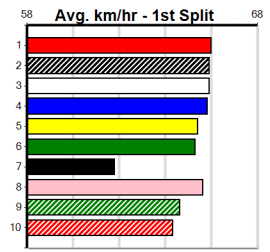

Winning Weights:                      Box History

Sale

11  
8:36PM

(VIC time)

MAFFRA POLY & PUMPS

Distance: 435m, Race Type: Grade 5, Total Prizemoney: \$2,925  
1st: \$1,950, 2nd: \$600, 3rd: \$300, 4th: \$75