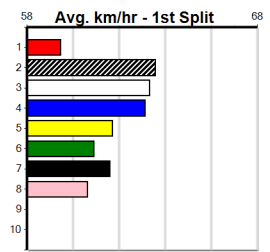

Sale
9
7:58PM
(VIC time)

ED FOUNTAIN REMOVALS (1-3 WINS)

Distance: 510m, Race Type: Restricted Win, Total Prizemoney: $3,340
1st: $2,230, 2nd: $690, 3rd: $345, 4th: $75

Watchdog Tips: ☐ ☐ ☐ ☐ ☐ Bet: ☐

Form Box Wgt Dist Track Date Time BON Margin 1st/2nd (Time) PIR Checked Comment W/R Split 1 S/P Grade

MADALIA TIPPER [7]
WBE Dog Nov-20 Sire: BANJO BOY Dam: ZIPPING SCARLET Trainer: Kathleen Fogarty (Heyfield)
Owner(s): K Fogarty
Winning Distances: < 300m (0) 300 - 399m (0) 400 - 499m (1) 500 - 599m (0) 600 - 699m (0) > 700m (0)
Winning Weights: 33.1(1)

Box	1st	2nd	3rd	4th	5th	6th	7th	8th
1								
2			2		3			
3				4	1			1
4			2		1	1	1	
5	1			1	2	1		1
6						1	1	1
7		1	1		1			2
8				1	3	2		2
9		2	2			6	1	1

Prize Best Starts Trk/Dts APM: $4930.00 NBT 52-1-3-7 10-0-0-2 972

DR. GLACIER [7]
WBE Dog Jul-21 Sire: HOOKED ON SCOTCH Dam: DR. ABBIE Trainer: Judith McMahon (Darriman)
Owner(s): DOCTORS KENNELS (SYN), J McMahon, J Gill
Winning Distances: < 300m (0) 300 - 399m (0) 400 - 499m (1) 500 - 599m (0) 600 - 699m (0) > 700m (0)
Winning Weights: 36.3(1)

Box	1st	2nd	3rd	4th	5th	6th	7th	8th
1								
2								1
3				1				
4	1							
5								
6								
7			2					
8		1						

Prize Best Starts Trk/Dts APM: $2880.00 NBT 6-1-1-2 2-0-0-1 2388

MAYBE EVEN YOU [6]
F Dog May-22 Sire: FERAL FRANKY Dam: ELVISA BALE Trainer: Davide Fasoli (Heyfield)
Owner(s): W Fasoli
Winning Distances: < 300m (0) 300 - 399m (0) 400 - 499m (1) 500 - 599m (1) 600 - 699m (0) > 700m (0)
Winning Weights: 31.4(1) 32.6(1)

Box	1st	2nd	3rd	4th	5th	6th	7th	8th
1								
2								
3								
4								
5								
6								
7								
8	1							

Prize Best Starts Trk/Dts APM: $7810.00 28.99(8)-7/4/24 13-2-5-2 9-1-4-2 6587

ENGELKE ROAD [7]
F Dog Jun-22 Sire: BEAST UNLEASHED Dam: RUBY GIRL Trainer: Ned McDonald (Pearcedale)
Owner(s): P Moody
Winning Distances: < 300m (0) 300 - 399m (0) 400 - 499m (1) 500 - 599m (0) 600 - 699m (0) > 700m (0)
Winning Weights: 32.5(1)

Box	1st	2nd	3rd	4th	5th	6th	7th	8th
1								
2								
3								
4								
5	1							
6								
7								
8								

Prize Best Starts Trk/Dts APM: $2077.14 FSH 4-1-1-0 0-0-0-0 2077

COLLINDA AIR [5]
BK Bitch Sep-21 Sire: BERNARDO Dam: AUDACIOUS BELL Trainer: Samuel Tyler (Boisdale)
Owner(s): S Tyler
Winning Distances: < 300m (0) 300 - 399m (0) 400 - 499m (3) 500 - 599m (0) 600 - 699m (0) > 700m (0)
Winning Weights: 27.4(2) 27.7(1)

Box	1st	2nd	3rd	4th	5th	6th	7th	8th
1								
2	1							
3								
4	1							
5								
6								
7								
8								

Prize Best Starts Trk/Dts APM: $4420.00 NBT 14-3-0-4 1-0-0-1 3987