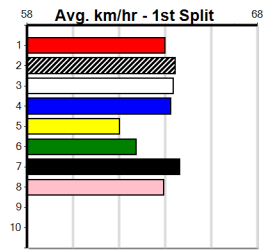

Sale

8

7:37PM

(VIC time)

RANFORD'S FAMILY BUTCHER

Distance: 435m, Race Type: Free For All, Total Prizemoney: \$3,360
1st: \$2,250, 2nd: \$690, 3rd: \$345, 4th: \$75

Watchdog Tips:

Bet: