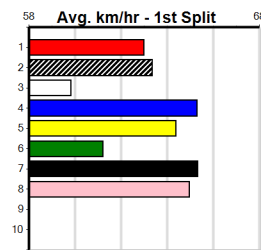

HARD STYLE RICO AT STUD

Distance: 515m, Race Type: Grade 5, Total Prizemoney: \$3,340
1st: \$2,230, 2nd: \$690, 3rd: \$345, 4th: \$75

9

4:26PM

(VIC time)

Watchdog Tips: [] [] [] [] Bet: []

SMOOTH RANGER [5]
BK Bitch Apr-22 Sire: OUT OF RANGE Dam: FREEDOM FIRE
Owner(s): J Carr
Winning Distances: < 300m (0) 300 - 399m (0) 400 - 499m (3) 500 - 599m (0) 600 - 699m (0) > 700m (0)
Winning Weights: 27.0(2) 27.3(1)
Box History table and Prizes table.