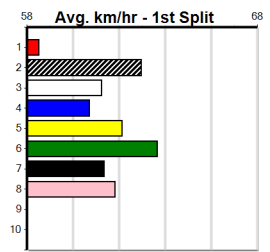

3

2:15PM

(VIC time)

Distance: 595m, Race Type: Restricted Win, Total Prizemoney: $3,940
1st: $2,640, 2nd: $815, 3rd: $410, 4th: $75

Watchdog Tips:

Bet:

Table with columns: Form Box, Wgt, Dist, Track, Date, Time, BON, Margin, 1st/2nd (Time), PIR, Checked, Comment, WR, Split 1, S/P, Grade

TAKE A CARNATION [M]
BK Bitch Oct-20 Sire: MY BRO FABIO Dam: STARLIGHT JILL
Owner(s): DIRTY RATS TWO (SYN), S Jack, S Burke
Trainer: Shane Jack (Dalmore)
Winning Distances: < 300m (0) 300 - 399m (0) 400 - 499m (0) 500 - 599m (0) 600 - 699m (0) > 700m (0)
Winning Weights:
5th (5) 30.0 510 SLE R1 07-Mar-24 29.85 28.84 6.00L OSCAR INTENTION (29.46) M/776 . . . . 9.83 $41.10 M
3rd (6) 30.8 460 WGL R3 14-Mar-24 26.87 26.26 8.50L SWEET NUGGET (26.29) S/534 . . . . 6.95 $44.90 T3-M
7th (4) 30.8 595 SAP R2 17-Mar-24 35.90 34.53 14.00 JEREMY SPOKE (34.93) S/7868 . . . . 9.82 $44.50 RW
6th (7) 31.1 460 WGL R3 21-Mar-24 26.82 25.93 9.50L WEEONA STAR (26.19) M/88 . . . . 7.22 $147.00 M
7th (7) 31.0 525 MEP R1 27-Mar-24 31.10 29.96 12.00 SPIKE SPIEGEL (30.27) S/8777 . . . . 5.61 $69.60 M
3rd (5) 31.1 595 SAP R3 31-Mar-24 35.55 34.59 11.00 PAYBACK (34.83) S/6655 . . VO . . 10.00 $66.40 RW
6th (3) 30.7 595 SAP R3 07-Apr-24 35.42 34.23 18.00 ELLA'S BABE (34.23) M/7776 . . . . 9.91 $55.10 RW
2nd (1) 30.9 460 WGL R3 11-Apr-24 26.71 25.83 13.00 SHIV ROY (25.83) M/565 . . . . 6.93 $31.10 T3-M
Last 3 wins NOT included above
Prize Best $4570.00
Starts NBT
Trk/Dts 54-0-5-6
APM 11-0-0-1 2111

NO WAY PUNK [7]
BK Dog Nov-20 Sire: DYNA VILLA Dam: CHEEKERS
Owner(s): M Crowe
Trainer: Michael Crowe (Myrning)
Winning Distances: < 300m (0) 300 - 399m (0) 400 - 499m (0) 500 - 599m (1) 600 - 699m (0) > 700m (0)
Winning Weights: 30.4(1)
2nd (4) 30.6 595 SAP R3 07-Nov-23 34.75 33.86 2.25L PRETTY CAPRI (34.60) M/3333 . . . . 9.50 $23.40 RW
7th (4) 30.9 650 SHP R7 13-Nov-23 38.23 37.83 6.00L ERNIE THE BRUTE (37.83) S/7788 . . . . 18.11 $45.80 RW
8th (5) 31.3 595 SAP R2 30-Nov-23 35.73 34.62 14.00 CATCH A STAR (34.82) M/6788 . . . . 9.80 $10.00 RW
6th (1) 30.7 500 BEN R3 08-Dec-23 29.20 28.21 11.00 TIGER NEWLY (28.44) M/666 . . . . 6.97 $26.30 RW
2nd (7) 30.8 525 MEP R9 06-Mar-24 30.69 29.98 8.50L STACY'S MUM (30.10) M/3222 . . . . 5.29 $40.10 X67H
6th (4) 30.8 525 MEA R3 16-Mar-24 30.82 29.65 9.50L TANNER BALE (30.17) S/8886 . . . . 5.38 $54.30 X67F
7th (8) 31.2 500 BEN R5 20-Mar-24 28.95 28.31 9.50L BUSTLING BULL (28.31) S/787 . . . . 6.85 $12.20 X67
7th (1) 30.9 500 BEN R3 26-Mar-24 28.86 28.24 9.00L CORNHILL PRINCE (28.24) M/488 . . . . 6.77 $12.00 X67
Last 3 wins NOT included above
1st (5) 30.4 525 MEP R1 22-Feb-23 30.47 29.85 1.5L MEPUNGA RICCI (30.56) M/1121 . . SW . . 5.27 $17.80 M
Prize Best $8595.00
Starts NBT
Trk/Dts 37-1-6-4
APM 8-0-2-3 1969