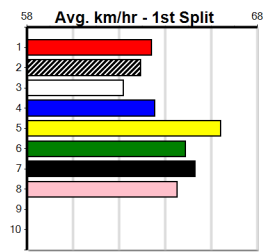

10 *** NO RESERVE ***

Sire: Dam:
Owner(s):
Trainer:
Winning Distances: < 300m (0) 300 - 399m (0) 400 - 499m (0) 500 - 599m (0) 600 - 699m (0) > 700m (0)
Winning Weights:
Box History

5

3:04PM

(VIC time)

Distance: 515m, Race Type: Mixed 6/7 Heat, Total Prizemoney: \$3,340
1st: \$2,230, 2nd: \$690, 3rd: \$345, 4th: \$75