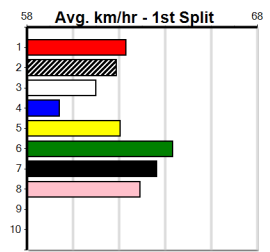

2

1:58PM

(VIC time)

Distance: 595m, Race Type: Restricted Win, Total Prizemoney: $3,940
1st: $2,640, 2nd: $815, 3rd: $410, 4th: $75

Watchdog Tips: [ ] [ ] [ ] [ ] Bet: [ ]

Table with columns: Form Box, Wgt, Dist, Track, Date, Time, BON, Margin, 1st/2nd (Time), PIR, Checked, Comment, W/R, Split 1, S/P, Grade

ELLA'S BABE [7]
BK Bitch Mar-22
Sire: MY BRO FABIO Dam: ELLA ENCHANTED
Owner(s): M Alati
Trainer: Brooke Ennis (Lara)
Winning Distances: < 300m (0) 300 - 399m (0) 400 - 499m (0) 500 - 599m (1) 600 - 699m (0) > 700m (0)
Winning Weights: 31.0(1)
Race results table with columns: Rank, Pos, Wgt, Dist, Track, Date, Time, BON, Margin, 1st/2nd (Time), PIR, Checked, Comment, W/R, Split 1, S/P, Grade

Box History
Table with columns: Bx, 1st, 2nd, 3rd, 4th, 5th, 6th, 7th, 8th
Prize Best Starts Trk/Dts APM

HARVEY INTENTION [M]
BD Dog Nov-21
Sire: AUSSIE INFRARED Dam: JANE'S INTENTION
Owner(s): O'Neill Racing (SYN), T O'Neill, T O'Neill, T O'Neill, M O'Neill
Trainer: Todd O'Neill (Pearcedale)
Winning Distances: < 300m (0) 300 - 399m (0) 400 - 499m (0) 500 - 599m (0) 600 - 699m (0) > 700m (0)
Winning Weights:
Race results table

Box History
Table with columns: Bx, 1st, 2nd, 3rd, 4th, 5th, 6th, 7th, 8th
Prize Best Starts Trk/Dts APM

FACETIOUS [7]
BD Bitch Dec-21
Sire: SUPERIOR PANAMA Dam: GEMILLY
Owner(s): D Verhagen
Trainer: Bruno Panetta (Melton West)
Winning Distances: < 300m (0) 300 - 399m (0) 400 - 499m (1) 500 - 599m (0) 600 - 699m (0) > 700m (0)
Winning Weights: 26.3(1)
Race results table

Box History
Table with columns: Bx, 1st, 2nd, 3rd, 4th, 5th, 6th, 7th, 8th
Prize Best Starts Trk/Dts APM

SEVEN FOOT MING [6]
RF Dog Jul-21
Sire: SUPERIOR PANAMA Dam: SHADES OF LIPPY
Owner(s): Bushie Syndicate (SYN), L Vassallo, K Pitt
Trainer: Karen Pitt (Pearcedale)
Winning Distances: < 300m (0) 300 - 399m (0) 400 - 499m (1) 500 - 599m (1) 600 - 699m (0) > 700m (0)
Winning Weights: 36.3(1) 36.8(1)
Race results table

Box History
Table with columns: Bx, 1st, 2nd, 3rd, 4th, 5th, 6th, 7th, 8th
Prize Best Starts Trk/Dts APM

SUNNY MARIONVALE [M]
BK Dog Mar-22
Sire: MY BRO FABIO Dam: ELLA ENCHANTED
Owner(s): FOTHERGILL RACING (SYN), B Fothergill, J Fothergill, S Fothergill, J Fothergill
Trainer: Brian Fothergill (Marionvale)
Winning Distances: < 300m (0) 300 - 399m (0) 400 - 499m (0) 500 - 599m (0) 600 - 699m (0) > 700m (0)
Winning Weights:
Race results table

Box History
Table with columns: Bx, 1st, 2nd, 3rd, 4th, 5th, 6th, 7th, 8th
Prize Best Starts Trk/Dts APM

1

2

3

4

5