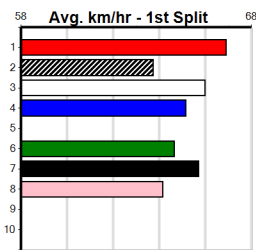

7

3:44PM

(VIC time)

Distance: 515m, Race Type: Grade 5, Total Prizemoney: $3,340
1st: $2,230, 2nd: $690, 3rd: $345, 4th: $75

Watchdog Tips: [ ] [ ] [ ] [ ] [ ] Bet: [ ]

Table with columns: Form Box, Wgt, Dist, Track, Date, Time, BON, Margin, 1st/2nd (Time), PIR, Checked, Comment, WR, Split 1, S/P, Grade

LEKTRA CARRY [5]
WBK Bitch Apr-22 Sire: FERNANDO BALE Dam: LEKTRA PERRY
Owner(s): P Lenehan
Trainer: Philip Lenehan (Toolong)
Winning Distances: < 300m (0) 300 - 399m (0) 400 - 499m (3) 500 - 599m (1) 600 - 699m (0) > 700m (0)
Winning Weights: 24.8(1) 25.1(1) 25.2(1) 25.7(1)
Race results table with columns: Rank, Wgt, Dist, Track, Date, Time, BON, Margin, 1st/2nd (Time), PIR, Checked, Comment, WR, Split 1, S/P, Grade

Box History table for LEKTRA CARRY
Prize Best Starts Trk/Dts APM

SAM'S MULLET [5]
WBK Dog Oct-21 Sire: FERNANDO BALE Dam: JEBRYNAH GREEN
Owner(s): SAUNDERS CLAN (SYN), D Saunders, B Saunders, W Saunders, G Saunders
Trainer: Darrell Saunders (Somerville)
Winning Distances: < 300m (0) 300 - 399m (0) 400 - 499m (2) 500 - 599m (1) 600 - 699m (0) > 700m (0)
Winning Weights: 28.9(1) 29.7(1) 30.4(1)
Race results table with columns: Rank, Wgt, Dist, Track, Date, Time, BON, Margin, 1st/2nd (Time), PIR, Checked, Comment, WR, Split 1, S/P, Grade

Box History table for SAM'S MULLET
Prize Best Starts Trk/Dts APM

PENGUIN PAT (NSW)[5]
WBK Dog Oct-21 Sire: RITZA LENNY Dam: IT'S A SHAME
Owner(s): IRISH RED (SYN), P Lenehan, P Lenehan, R Rendell
Trainer: Philip Lenehan (Toolong)
Winning Distances: < 300m (0) 300 - 399m (2) 400 - 499m (1) 500 - 599m (1) 600 - 699m (1) > 700m (0)
Winning Weights: 30.0(1) 30.3(1) 30.7(1) 30.9(1) 31.0(1)
Race results table with columns: Rank, Wgt, Dist, Track, Date, Time, BON, Margin, 1st/2nd (Time), PIR, Checked, Comment, WR, Split 1, S/P, Grade

Box History table for PENGUIN PAT (NSW)
Prize Best Starts Trk/Dts APM

ROCKIN' RHINO (NSW)[5]
BK Dog Jun-21 Sire: BARCIA BALE Dam: KINGSBRAE CAROL
Owner(s): Forshaw Hobbs (SYN), C Forshaw, S Hobbs
Trainer: Rosalie Kerr (Caldermeade)
Winning Distances: < 300m (0) 300 - 399m (4) 400 - 499m (4) 500 - 599m (2) 600 - 699m (0) > 700m (0)
Winning Weights: 34.0(1) 34.2(1) 34.7(1) 34.8(1) 35.2(1) 35.7(1) 35.8(1) 36.2(1) 36.4(1) 36.5(1)
Race results table with columns: Rank, Wgt, Dist, Track, Date, Time, BON, Margin, 1st/2nd (Time), PIR, Checked, Comment, WR, Split 1, S/P, Grade

Box History table for ROCKIN' RHINO (NSW)
Prize Best Starts Trk/Dts APM

*** VACANT BOX ***
Sire: Dam:
Owner(s):
Trainer:
Winning Distances: < 300m (0) 300 - 399m (0) 400 - 499m (0) 500 - 599m (0) 600 - 699m (0) > 700m (0)
Winning Weights:
Box History

1

2

3

4

5