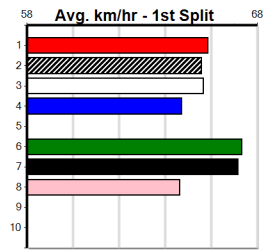

8

4:06PM

(VIC time)

Distance: 515m, Race Type: Mixed 4/5, Total Prizemoney: $3,875
1st: $2,600, 2nd: $800, 3rd: $400, 4th: $75

Watchdog Tips:

Bet:

Table with columns: Form Box, Wgt, Dist, Track, Date, Time, BON, Margin, 1st/2nd (Time), PIR, Checked, Comment, WR, Split 1, S/P, Grade

Race 1: FUNNY OLD FELLOW [4]. Includes dog details, owner (AMSTEL), sire (ASTON KIMETTO), dam (POPOWSKI), winning distances, and box history table.

Race 2: JOAN'S GEM [4]. Includes dog details, owner (EDITHVALE), sire (ASTON DEE BEE), dam (MADALIA MAGGIE), winning distances, and box history table.

Race 3: HERE COMES BLUE [5]. Includes dog details, owner (B Stockdale), sire (BERNARDO), dam (BRUEGHELINO), winning distances, and box history table.

Race 4: ROCK ME ROCCO [4]. Includes dog details, owner (R Haines), sire (BARCIA BALE), dam (DORA'S HAND), winning distances, and box history table.

Race 5: *** VACANT BOX ***. Includes owner, sire, dam, winning distances, and box history table.