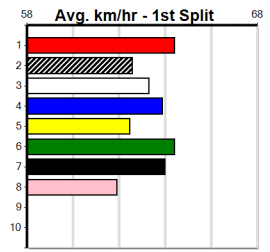

NEIL BROWN MUSEUM

Distance: 515m, Race Type: Grade 5, Total Prizemoney: $3,340
1st: $2,230, 2nd: $690, 3rd: $345, 4th: $75

Watchdog Tips:

Bet:

Table with columns: Form Box, Wgt, Dist, Track, Date, Time, BON, Margin, 1st/2nd (Time), PIR, Checked, Comment, WR, Split 1, S/P, Grade

KILLER BEE CAMMY [5]
BD Bitch Jul-21 Sire: SUPERIOR PANAMA Dam: CHUN LI
Owner(s): H Mcadam
Trainer: Heath Mcadam (Ocean Grove)
Winning Distances: < 300m (0) 300 - 399m (2) 400 - 499m (4) 500 - 599m (0) 600 - 699m (0) > 700m (0)
Winning Weights: 27.1(1) 27.3(1) 27.5(2) 27.6(1) 28.0(1)
Box History table and Prize Best Starts table included.

SMOOTH CRUISER [5]
BK Dog Feb-20 Sire: XTREME KNOCKA Dam: FREEDOM FIRE
Owner(s): J Carr
Trainer: Malcolm Carr (Devon Meadows)
Winning Distances: < 300m (0) 300 - 399m (0) 400 - 499m (4) 500 - 599m (3) 600 - 699m (0) > 700m (0)
Winning Weights: 31.6(1) 31.7(1) 31.8(1) 32.0(1) 32.2(1) 32.3(2)
Box History table and Prize Best Starts table included.

MICROSCOPIC [5]
BD Bitch Jan-21 Sire: FERNANDO BALE Dam: SHALL SHE ROCK
Owner(s): R Crawford
Trainer: Robert Crawford (Pearcedale)
Winning Distances: < 300m (0) 300 - 399m (1) 400 - 499m (2) 500 - 599m (1) 600 - 699m (0) > 700m (0)
Winning Weights: 25.9(1) 26.0(2) 26.5(1)
Box History table and Prize Best Starts table included.

LEKTRA TRIGGER [5]
WBK Dog Apr-22 Sire: FERNANDO BALE Dam: LEKTRA PERRY
Owner(s): P Lenehan
Trainer: Philip Lenehan (Toolong)
Winning Distances: < 300m (0) 300 - 399m (0) 400 - 499m (1) 500 - 599m (2) 600 - 699m (0) > 700m (0)
Winning Weights: 29.8(1) 30.4(1) 30.8(1)
Box History table and Prize Best Starts table included.

FREEMAN BALE (NSW)[5]
BK Bitch May-21 Sire: ALLEN DEED Dam: DYNA ZESTY
Owner(s): L Harris
Trainer: Tammy Kennedy - harris (Devon)
Winning Distances: < 300m (0) 300 - 399m (3) 400 - 499m (2) 500 - 599m (0) 600 - 699m (0) > 700m (0)
Winning Weights: 27.6(1) 28.2(1) 28.4(2) 28.5(1)
Box History table and Prize Best Starts table included.

1

2

3

4

5