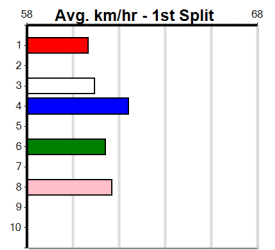

Sandown

TRACK INFO

Track Circumference: 443m
 Inside Top Turn: 95m
 Track Width: 7.6m
 Radius Home Turn: 50m

1

1:37PM

(VIC time)

Distance: 515m, Race Type: Maiden, Total Prizemoney: \$2,860
1st: \$1,900, 2nd: \$590, 3rd: \$295, 4th: \$75