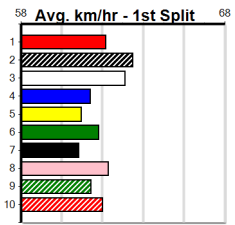

3

11:16AM

(VIC time)

Watchdog Tips: **0 0 0 0** Bet: **0**