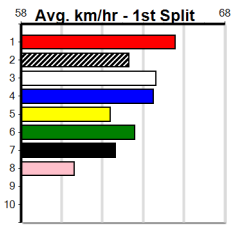

TOWN & COUNTRY LINE MARKING

Distance: 545m, Race Type: Grade 5 T3, Total Prizemoney: $1,740
1st: $1,150, 2nd: $360, 3rd: $180, 4th: $50

8

12:54PM

(VIC time)

Watchdog Tips: **0 0 0 0** Bet: **.**