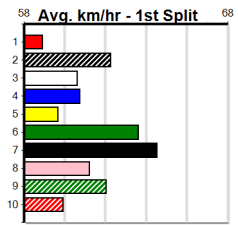

NATIONAL GREYHOUND ADOPTION MON

Distance: 390m, Race Type: Tier 3 - Maiden, Total Prizemoney: $1,530
1st: $1,000, 2nd: $320, 3rd: $160, 4th: $50

1
10:39AM
(VIC time)

Watchdog Tips: 0 0 0 0 Bet: .