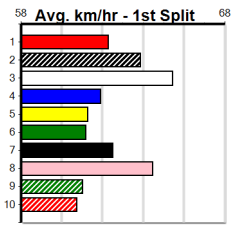

SOUTHERN SHEETMETAL (1-2 WINS)

Distance: 390m, Race Type: Tier 3 - Restricted Win, Total Prizemoney: $1,530
1st: $1,000, 2nd: $320, 3rd: $160, 4th: $50

Watchdog Tips: 0 0 0 0 Bet: .