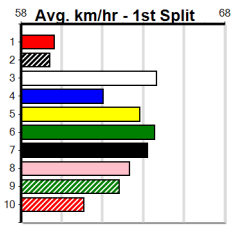

TUDOR ELECTRICAL (1-2 WINS)

Distance: 450m, Race Type: Tier 3 - Restricted Win, Total Prizemoney: $1,530
1st: $1,000, 2nd: $320, 3rd: $160, 4th: $50

9

1:22PM

(VIC time)

Watchdog Tips: **0 0 0 0** Bet: **0**