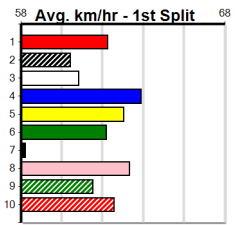

A1 SIGNAGE

Distance: 450m, Race Type: Tier 3 - Maiden, Total Prizemoney: $1,530
1st: $1,000, 2nd: $320, 3rd: $160, 4th: $50

Watchdog Tips:

0 0 0 0

Bet: