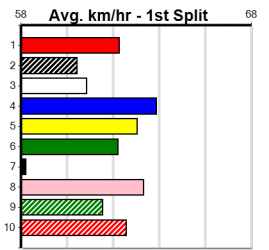

A1 SIGNAGE

Distance: 450m, Race Type: Tier 3 - Maiden, Total Prizemoney: $1,530
1st: $1,000, 2nd: $320, 3rd: $160, 4th: $50

Watchdog Tips: ☐ ☐ ☐ ☐ ☐ Bet: ☐

Form Box	Wgt	Dist	Track	Date	Time	BON	Margin	1st/2nd (Time)	PIR	Checked	Comment	WR	Split 1	S/P	Grade

1

EDINBURGH BALE (NSW)[M]
FBD Dog Mar-22 Sire: FERNANDO BALE Dam: IDRIA BALE Trainer: Samantha Grenfell (Anakie)
Owner(s): B Wheeler
Winning Distances: < 300m (0) 300 - 399m (0) 400 - 499m (0) 500 - 599m (0) 600 - 699m (0) > 700m (0)
Winning Weights:

5th (8)	27.9	400	GEL	R2	05-Feb-24	23.58	22.66	9.00L TINKER DOT (22.97)	M/45				8.85	$3.90 M
5th (8)	27.4	400	GEL	R2	09-Feb-24	23.47	22.48	11.00 LEONI BALE (22.77)	S/84				8.82	$40.50 M
8th (4)	28.2	450	WBL	R2	22-Feb-24	26.94	25.25	18.00 LEGGETT BALE (25.69)	M/788				6.96	$69.50 MH
3rd (7)	28.3	450	WBL	R1	26-Feb-24	26.60	25.80	1.5L JECHARIS BALE (26.51)	M/322		VO		6.88	$22.20 M
ST (-)	28.5	400	GEL		02-Apr-24	23.15		11.00 Trial Cleared	M/66		5of6		8.42	ST
6th (5)	28.8	460	GEL	R1	12-Apr-24	26.83	25.93	13.00 RESPECT ADVOCACY	M/346				6.83	$49.30 M
4th (4)	29.6	450	BAL	R3	22-Apr-24	26.07	25.46	2.25L LYON BALE (25.91)	M/444				6.96	$21.00 T3-M

Last 3 wins NOT included above

Bx	1st	2nd	3rd	4th	5th	6th	7th	8th
1								
2								
3								
4					1			1
5						1		
6								
7		1						
8					2			

Prize Best	$210.00
Starts	NBT
Trk/Dts	6-0-0-1
APM	1-0-0-0
	178

2

HEATHER BALE (NSW)[M]
F Bitch Mar-22 Sire: FERNANDO BALE Dam: IDRIA BALE Trainer: Samantha Grenfell (Anakie)
Owner(s): B Wheeler
Winning Distances: < 300m (0) 300 - 399m (0) 400 - 499m (0) 500 - 599m (0) 600 - 699m (0) > 700m (0)
Winning Weights:

7th (7)	25.0	400	GEL	R2	15-Mar-24	23.60	22.46	16.00 MICHALIS (22.49)	M/77				8.87	$6.40 M
5th (4)	24.8	400	GEL	R2	22-Mar-24	23.59	22.53	9.50L ON SONG ICE (22.96)	S/66				8.90	$55.60 M
4th (6)	24.9	400	GEL	R2	25-Mar-24	23.27	22.68	5.50L ZIPPING KUTCHER (22.90)	M/44				8.78	$17.40 M
5th (6)	25.2	460	GEL	R4	02-Apr-24	26.89	26.22	7.50L RUXTON FLAME (26.38)	M/555				7.04	$41.20 M
7th (7)	25.5	390	BAL	R1	22-Apr-24	23.32	22.24	9.00L MAJESTIC GEORGE (22.72)	M/75				8.94	$28.50 T3-M

Last 3 wins NOT included above

Bx	1st	2nd	3rd	4th	5th	6th	7th	8th
1								
2								
3								
4					1			
5						1		
6			1	1				
7							2	
8								

Prize Best	$75.00
Starts	FSTD
Trk/Dts	5-0-0-0
APM	0-0-0-0
	60