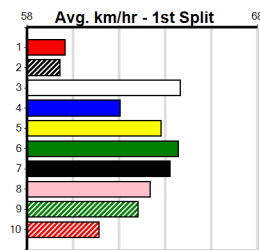

TUDOR ELECTRICAL (1-2 WINS)

Distance: 450m, Race Type: Tier 3 - Restricted Win, Total Prizemoney: $1,530
1st: $1,000, 2nd: $320, 3rd: $160, 4th: $50

Watchdog Tips:

Bet:

Form Box Wgt Dist Track Date Time BON Margin 1st/2nd (Time) PIR Checked Comment W/R Split 1 S/P Grade

WINDY BISCUIT [6]
BK Bitch Oct-20 Sire: MEPUNGA CRUZER Dam: LULUMON
Owner(s): C Cassar
Trainer: Christopher Cassar (Melton)
Winning Distances: < 300m (0) 300 - 399m (2) 400 - 499m (0) 500 - 599m (0) 600 - 699m (0) > 700m (0)
Winning Weights: 28.7(1) 30.2(1)
Box History table and Prize Best Starts table included.

JACK'S REGRET [6]
BE Dog Oct-21 Sire: TOMMY SHELBY Dam: SNOOKY
Owner(s): S Donlon
Trainer: Paul Radstock (Burnbank)
Winning Distances: < 300m (0) 300 - 399m (1) 400 - 499m (1) 500 - 599m (0) 600 - 699m (0) > 700m (0)
Winning Weights: 32.3(1) 32.4(1)
Box History table and Prize Best Starts table included.

MCINTOSH GRANGE [6]
RBD Dog Feb-21 Sire: MEPUNGA CRUZER Dam: DAZZLING MELODY
Owner(s): Grills (SYN), D Vigor, S Grills
Trainer: Delaine Vigor (Morrison)
Winning Distances: < 300m (0) 300 - 399m (1) 400 - 499m (1) 500 - 599m (0) 600 - 699m (0) > 700m (0)
Winning Weights: 30.8(1) 32.3(1)
Box History table and Prize Best Starts table included.

AVISWOOD (SA)[6]
BK Dog Feb-22 Sire: DYNA DOUBLE ONE Dam: RIGHT EXIT
Owner(s): P Pace
Trainer: Paul Pace (Scarsdale)
Winning Distances: < 300m (0) 300 - 399m (0) 400 - 499m (2) 500 - 599m (0) 600 - 699m (0) > 700m (0)
Winning Weights: 31.5(2)
Box History table and Prize Best Starts table included.

ZORBAS BALE (NSW)[6]
DKBD Dog Apr-22 Sire: CHRISTO BALE Dam: DYNA ROMY
Owner(s): B Wheeler
Trainer: Correy Grenfell (Anakie)
Winning Distances: < 300m (0) 300 - 399m (1) 400 - 499m (0) 500 - 599m (1) 600 - 699m (0) > 700m (0)
Winning Weights: 34.2(2)
Box History table and Prize Best Starts table included.

1

2

3

4

5