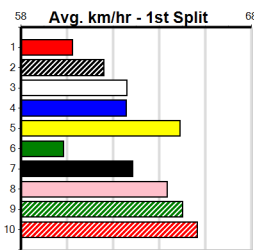

PAUA OF BUDDY AT STUD

Distance: 450m, Race Type: Grade 5 T3, Total Prizemoney: $1,530
1st: $1,000, 2nd: $320, 3rd: $160, 4th: $50

Watchdog Tips:

Bet:

Form Box Wgt Dist Track Date Time BON Margin 1st/2nd (Time) PIR Checked Comment W/R Split 1 S/P Grade

Detailed race information for LOUIE ZEUS [5], including owner (S Cassar), sire (KONOMI), dam (CARLA ZEUS), and a list of race results from 8th (2) to 7th (6).

Box History and Prize Best Starts for LOUIE ZEUS, showing performance across different boxes and prize details.

Detailed race information for LITTLE POPPET [5], including owner (C Hose), sire (SENNACHIE), dam (ELUSIVE ANAKE), and a list of race results from 8th (2) to 7th (7).

Box History and Prize Best Starts for LITTLE POPPET, showing performance across different boxes and prize details.

Detailed race information for ASTON BEAUFORT [5], including owner (T Whitford), sire (FLYING PENSKIE), dam (ASTON TARA), and a list of race results from 4th (5) to 2nd (1).

Box History and Prize Best Starts for ASTON BEAUFORT, showing performance across different boxes and prize details.

Detailed race information for SPICY SIREN [5], including owner (D Kerr), sire (FERNANDO BALE), dam (CAPTAIN JACKIE), and a list of race results from ST (-) to 3rd (8).

Box History and Prize Best Starts for SPICY SIREN, showing performance across different boxes and prize details.

Detailed race information for ASHLEE GIRL (TAS)[5], including owner (C Fahey), sire (FERNANDO BALE), dam (JALLA ROMELDA), and a list of race results from 5th (5) to 7th (3).

Box History and Prize Best Starts for ASHLEE GIRL (TAS)[5], showing performance across different boxes and prize details.