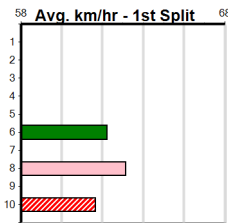

Shepparton

ELITE COLLARS & LEADS

Distance: 390m, Race Type: Maiden, Total Prizemoney: \$2,535
1st: \$1,680, 2nd: \$520, 3rd: \$260, 4th: \$75

3

7:40PM

(VIC time)

Watchdog Tips:

0 0 0 0