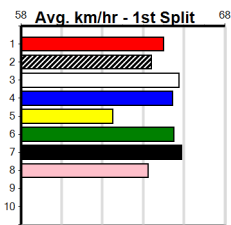

Shepparton

CKH PAINTING (1-3 WINS)

Distance: 450m, Race Type: Restricted Win, Total Prizemoney: \$2,925
1st: \$1,950, 2nd: \$600, 3rd: \$300, 4th: \$75

5

8:24PM

(VIC time)

Watchdog Tips:

0 0 0 0