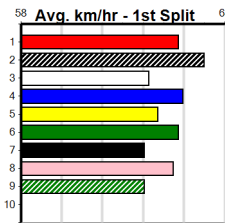

RACERS FUNCTION CENTRE

Distance: 450m, Race Type: Grade 5, Total Prizemoney: $2,925
1st: $1,950, 2nd: $600, 3rd: $300, 4th: $75

7
9:06PM
(VIC time)

Watchdog Tips: 0 0 0 0 **Bet:** .