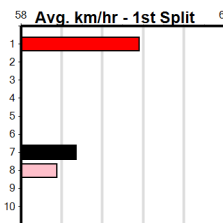

NATIONAL GREYHOUND ADOPTION MON

Distance: 450m, Race Type: Maiden, Total Prizemoney: $2,535
1st: $1,680, 2nd: $520, 3rd: $260, 4th: $75

1

6:56PM
(VIC time)

Watchdog Tips: **0 0 0 0** Bet: .

Form Box Weight Dist Track Date Time BON Margin 1st/2nd (Time) PIR Checked Comment W/R Split 1 S/P Grade

1 WHODAT DUCHESS [M]
BK B Sep-22 ASTON RUPEE WHODAT DIVA
Trainer: Emma Scott (Tatura)
5th (8) 26.9 525 MEP R2 24-Apr-24 31.11 29.79 17.00LYAMANU BALE (29.92) M/3555 . . . . 5.27 $14.10 M
Owner(s): WHO DAT (SYN), D Doherty, A Elez, D Bent, T Gysberts, R Hogg, S Stringer, P Stublely

Winning Boxes

1	2	3	4	5	6	7	8
Prize					$0.00		
Best					FSH		
Starts					1-0-0-0		
Trk/Dst					0-0-0-0		
APM					$0		

2 ASTON NORMAN [M]
BK D Nov-21 GO WILD TEDDY ASTON CHA CHA
Trainer: Emma Scott (Tatura)
Owner(s): R Borda

Winning Boxes

1	2	3	4	5	6	7	8
Prize					$0		
Best					FSH		
Starts					0-0-0-0		
Trk/Dst					0-0-0-0		
APM					$0		

3 ASTON ELAINE [M]
BE B Apr-22 FERNANDO BALE ASTON MOET
Trainer: Lachlan Scott (Tatura)
Owner(s): R Borda

Winning Boxes

1	2	3	4	5	6	7	8
Prize					$0		
Best					FSH		
Starts					0-0-0-0		
Trk/Dst					0-0-0-0		
APM					$0		

4 SCOTT SHENANIGAN (SA)[M]
BK B Mar-22 AUSSIE INFRARED SCOTT SOMETHING
Trainer: Emma Scott (Tatura)
Owner(s): E Scott

Winning Boxes

1	2	3	4	5	6	7	8
Prize					$0		
Best					FSH		
Starts					0-0-0-0		
Trk/Dst					0-0-0-0		
APM					$0		

5 *** VACANT BOX ***
Trainer:
Owner(s):

6 CATCH A COD [M]
BKW B Sep-22 BEAST UNLEASHED TWILIGHT FLAME
Trainer: Steven Vantaarling (Tallygaroopna)
Owner(s): T Van taarling

Winning Boxes

1	2	3	4	5	6	7	8
Prize					$0		
Best					FSH		
Starts					0-0-0-0		
Trk/Dst					0-0-0-0		
APM					$0		

7 VALASAN [M]
BK B Jan-21 MY REDEEMER JERRA LILLY
Trainer: Frederick Zeinert (Barnawartha)

8th	(5)	26.3	450	SHP	R1	11-Mar-24	26.37	25.24	14.00LMICHIGAN GIRL (25.45)	M/788	. . . .	7.00	$63.30	MF
6th	(4)	26.3	390	SHP	R1	21-Mar-24	22.83	22.23	4.25LBRAVADO (22.54)	M/88	. . . .	9.12	$83.00	T3-M
7th	(3)	26.9	450	SHP	R2	04-Apr-24	26.32	25.47	11.00LSORRY I'M LATE (25.57)	M/778	. . . .	6.94	$146.20	T3-M
5th	(7)	26.7	390	SHP	R1	18-Apr-24	23.24	22.09	17.00LRESCHEDULE (22.09)	M/75	. . . .	9.71	$47.10	T3-M

Winning Boxes

1	2	3	4	5	6	7	8
Prize					$230.00		
Best					NBT		
Starts					17-0-0-0		
Trk/Dst					7-0-0-0		
APM					$122		

Owner(s): F Zeinert

8 SCOTT MICAH [M]
F D Sep-22 ASTON RUPEE WHODAT DIVA
Trainer: Emma Scott (Tatura)
6th (7) 33.6 525 MEP R1 24-Apr-24 31.17 29.79 14.00LGOLIATH (30.19) M/7776 . . . . 5.47 $30.60 M
Owner(s): E Scott

Winning Boxes

1	2	3	4	5	6	7	8
Prize					$0.00		
Best					FSH		
Starts					1-0-0-0		
Trk/Dst					0-0-0-0		
APM					$0		

9 *** NO RESERVE ***
Trainer:
Owner(s):

10 *** NO RESERVE ***
Trainer:
Owner(s):