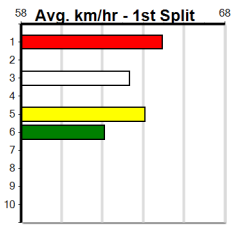

SPORTSBET MAKE IT A MULTI

Distance: 390m, Race Type: Maiden, Total Prizemoney: $2,535
1st: $1,680, 2nd: $520, 3rd: $260, 4th: $75

2

7:22PM

(VIC time)

Watchdog Tips:

0 0 0 0

Bet:

Form	Box	Weight	Dist	Track	Date	Time	BON	Margin	1st/2nd (Time)	PIR	Checked	Comment	W/R	Split 1	S/P	Grade
1 KRAKEN LOOP [M]																
F	B	Mar-22 ZAMBORA BROCKIE			KRAKEN KATIE											
Trainer: Helen Eyles (Murchison)																
6th (4)	26.6	390	SHP	R1	23-Dec-23	23.10	21.70	19.00	LHARTNEY (21.81)	M/66	.	V7	.	8.81	$5.20	M
ST (-)	26.3	390	SHP		01-Feb-24	22.76		2.00	L Trial Cleared	M/55	.	4of6	.	.	$.	ST
5th (1)	27.6	390	SHP	R2	11-Apr-24	23.39	21.83	13.00	LYOLONDA (22.55)	M/88	.	.	.	8.88	$2.50	M
2nd (3)	27.3	390	SHP	R1	18-Apr-24	22.26	22.09	2.50	RESCHEDULE (22.09)	M/12	.	.	.	8.40	$3.90	T3-M
Owner(s): EYLES (SYN), K Eyles, H Eyles, D Eyles																
2 SNOWED IN [M]																
BK	B	May-22 HONE IN			PROVEN SNOW											
Trainer: Riana Groom (Seymour)																
Owner(s): Rijo (SYN), R Groom, J La rosa																
3 ASTON FULHAM [M]																
BK	D	Apr-22 FERNANDO BALE			ASTON CHANDON											
Trainer: Darryl Fullerton (Long Gully)																
6th (3)	30.0	390	SHP	R1	05-Apr-24	23.15	21.82	16.00	LURIAH BALE (22.08)	M/44	.	.	.	8.71	$27.30	M
4th (6)	30.3	390	SHP	R2	15-Apr-24	23.33	21.75	7.00	LIFE'S A PARTY (22.87)	M/64	.	.	.	8.87	$9.70	M
Owner(s): R Borda																
4 BINGO DASH [M]																
RBD	B	Jul-22 TOMMY SHELBY			POPPO'S LEGACY											
Trainer: Scott Millard (Kyneton)																
Owner(s): Millard Racing Group (SYN), S Millard, C Millard, D Millard																
5 SUGAR ROO [M]																
BK	B	Mar-22 SHIMA SHINE			SUGAR SPICE											
Trainer: Natasha Fullerton (Long Gully)																
7th (4)	24.6	390	SHP	R2	15-Apr-24	23.53	21.75	9.50	LIFE'S A PARTY (22.87)	M/37	.	.	.	8.73	$10.50	M
Owner(s): S Flower																
6 PERFECT LIAM [M]																
BK	D	Nov-21 ASTON DEE BEE			PERFECT LILY											
Trainer: Aaron Debattista (Toolleen)																
3rd (7)	36.0	390	SHP	R1	22-Apr-24	22.65	21.96	1.25	LRHINE STAR (22.56)	M/53	.	.	.	8.89	$7.40	M
Owner(s): A Debattista																
7 GRANNIE MAY [M]																
BK	B	Mar-22 ASTON DEE BEE			WHITE AMBUSH											
Trainer: Wayne Hooke (Huntly)																
Owner(s): J Hooke																
8 DANCIN' STAR [M]																
DKF	B	Oct-21 ZIPPING GARTH			LEVUSHKA											
Trainer: Adam Norris (Girgarre)																
Owner(s): A Norris																
9 ASTON IMOGEN [M] Res.																
BK	B	Mar-22 BRETT LEE			ASTON UPTON											
Trainer: Emma Scott (Tatura)																
Owner(s): R Borda																
10 ASTON OLLIE [M] Res.																
BK	D	Mar-22 BRETT LEE			ASTON UPTON											
Trainer: Lachlan Scott (Tatura)																
Owner(s): R Borda																

Winning Boxes							
1	2	3	4	5	6	7	8
Prize							
Best							
Starts							
Trk/Dst							
APM							

Winning Boxes							
1	2	3	4	5	6	7	8
Prize							
Best							
Starts							
Trk/Dst							
APM							

Winning Boxes							
1	2	3	4	5	6	7	8
Prize							
Best							
Starts							
Trk/Dst							
APM							

Winning Boxes							
1	2	3	4	5	6	7	8
Prize							
Best							
Starts							
Trk/Dst							
APM							

Winning Boxes							
1	2	3	4	5	6	7	8
Prize							
Best							
Starts							
Trk/Dst							
APM							

Winning Boxes							
1	2	3	4	5	6	7	8
Prize							
Best							
Starts							
Trk/Dst							
APM							

Winning Boxes							
1	2	3	4	5	6	7	8
Prize							
Best							
Starts							
Trk/Dst							
APM							

Winning Boxes							
1	2	3	4	5	6	7	8
Prize							
Best							
Starts							
Trk/Dst							
APM							

Winning Boxes							
1	2	3	4	5	6	7	8
Prize							
Best							
Starts							
Trk/Dst							
APM							

Winning Boxes							
1	2	3	4	5	6	7	8
Prize							
Best							
Starts							
Trk/Dst							
APM