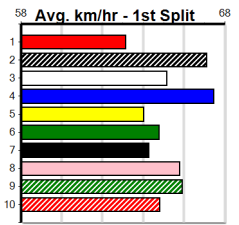

GPP LASER3300

Distance: 390m, Race Type: Mixed 6/7, Total Prizemoney: \$2,925
1st: \$1,950, 2nd: \$600, 3rd: \$300, 4th: \$75

9 9:43PM (VIC time)

Watchdog Tips: 0 0 0 0 Bet:

Main race results table with columns for Form, Box, Weight, Dist, Track, Date, Time, BON, Margin, 1st/2nd (Time), PIR, Checked, Comment, W/R, Split 1, S/P, Grade, and Winning Boxes. Races 1-10 are listed with details for horses like ONE KNEE NONI, BONE SHAKER, BROADWAY ICON, ORIENTAL AURORA, ASTON MIKAELA, SHINY PISTOL, AYIA THE SLAYER, RAGING STORM, LIFE'S A PARTY, and HARAJUKU LASS.