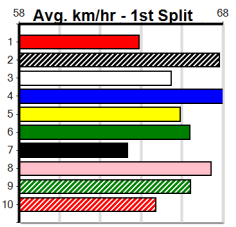

Shepparton

6

8:47PM

(VIC time)

GRV VICBRED SERIES FINAL

Distance: 450m, Race Type: Grade 5 Final, Total Prizemoney: $9,575
1st: $6,500, 2nd: $2,000, 3rd: $1,000, 4th: $75

Watchdog Tips:

0 0 0 0

Bet: