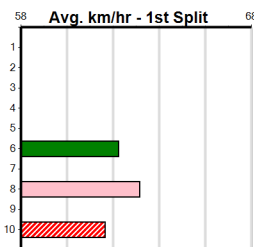

10

ELITE COLLARS & LEADS

3

7:40PM

(VIC time)

Distance: 390m, Race Type: Maiden, Total Prizemoney: \$2,535
1st: \$1,680, 2nd: \$520, 3rd: \$260, 4th: \$75

Watchdog Tips: Bet:

Form Box	Wgt	Dist	Track	Date	Time	BON	Margin	1st/2nd (Time)	PIR	Checked	Comment	W/R	Split 1	S/P	Grade
----------	-----	------	-------	------	------	-----	--------	----------------	-----	---------	---------	-----	---------	-----	-------