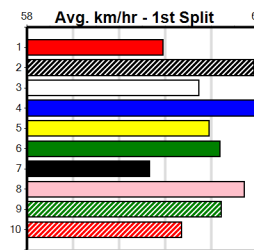

GRV VICBRED SERIES FINAL

Distance: 450m, Race Type: Grade 5 Final, Total Prizemoney: \$9,575
1st: \$6,500, 2nd: \$2,000, 3rd: \$1,000, 4th: \$75

Watchdog Tips:

Bet:

Table with columns: Form Box, Wgt, Dist, Track, Date, Time, BON, Margin, 1st/2nd (Time), PIR, Checked, Comment, W/R, Split 1, S/P, Grade