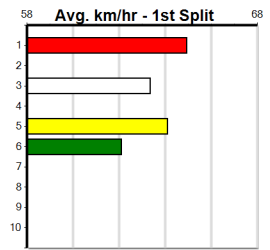

SPORTSBET MAKE IT A MULTI

Distance: 390m, Race Type: Maiden, Total Prizemoney: $2,535
1st: $1,680, 2nd: $520, 3rd: $260, 4th: $75

Watchdog Tips: ☐ ☐ ☐ ☐ ☐ Bet:

Form	Box	Wgt	Dist	Track	Date	Time	BON	Margin	1st/2nd (Time)	PIR	Checked	Comment	W/R	Split 1	S/P	Grade
KRAKEN LOOP [M]																
F		Bitch		Mar-22		Sire: ZAMBORA BROCKIE		Dam: KRAKEN KATIE		Trainer: Helen Eyles (Murchison)						
Owner(s): EYLES (SYN), K Eyles, H Eyles, D Eyles																
Winning Distances: < 300m (0) 300 - 399m (0) 400 - 499m (0) 500 - 599m (0) 600 - 699m (0) > 700m (0)																
Winning Weights:																
2nd (2)	26.7	390	SHP	R2	18-Dec-23	22.44	21.53	1.25L	SHE'S TROPIC (22.37)	Q/22	.	.	.	8.60	$10.80	M
6th (4)	26.6	390	SHP	R1	23-Dec-23	23.10	21.70	19.00	HARTNEY (21.81)	M/66	.	V7	.	8.81	$5.20	M
ST (-)	26.3	390	SHP		01-Feb-24	22.76		2.00L	Trial Cleared	M/55	.	4of6	.	.	.	ST
5th (1)	27.6	390	SHP	R2	11-Apr-24	23.39	21.83	13.00	YOLONDA (22.55)	M/88	.	.	.	8.88	$2.50	M
2nd (3)	27.3	390	SHP	R1	18-Apr-24	22.26	22.09	2.50L	RESCHEDULE (22.09)	M/12	.	.	.	8.40	$3.90	T3-M
Last 3 wins NOT included above																
Prize Best $840.00 NBT																
Starts 4-0-2-0																
Trk/Dts 4-0-2-0																
APM 528																

SNOWED IN [M]																
BK		Bitch		May-22		Sire: HONE IN		Dam: PROVEN SNOW		Trainer: Riana Groom (Seymour)						
Owner(s): Riyo (SYN), R Groom, J La rosa																
Winning Distances: < 300m (0) 300 - 399m (0) 400 - 499m (0) 500 - 599m (0) 600 - 699m (0) > 700m (0)																
Winning Weights:																
Last 3 wins NOT included above																
Prize Best $0 FSH																
Starts 0-0-0-0																
Trk/Dts 0-0-0-0																
APM 0																

ASTON FULHAM [M]																
BK		Dog		Apr-22		Sire: FERNANDO BALE		Dam: ASTON CHANDON		Trainer: Darryl Fullerton (Long Gully)						
Owner(s): R Borda																
Winning Distances: < 300m (0) 300 - 399m (0) 400 - 499m (0) 500 - 599m (0) 600 - 699m (0) > 700m (0)																
Winning Weights:																
6th (3)	30.0	390	SHP	R1	05-Apr-24	23.15	21.82	16.00	URIAH BALE (22.08)	M/44	.	.	.	8.71	$27.30	M
4th (6)	30.3	390	SHP	R2	15-Apr-24	23.33	21.75	7.00L	LIFE'S A PARTY (22.87)	M/64	.	.	.	8.87	$9.70	M
Last 3 wins NOT included above																
Prize Best $75.00 NBT																
Starts 2-0-0-0																
Trk/Dts 2-0-0-0																
APM 75																

BINGO DASH [M]																
RBD		Bitch		Jul-22		Sire: TOMMY SHELBY		Dam: POPPO'S LEGACY		Trainer: Scott Millard (Kyneton)						
Owner(s): Millard Racing Group (SYN), S Millard, C Millard, D Millard																
Winning Distances: < 300m (0) 300 - 399m (0) 400 - 499m (0) 500 - 599m (0) 600 - 699m (0) > 700m (0)																
Winning Weights:																
Last 3 wins NOT included above																
Prize Best $0 FSH																
Starts 0-0-0-0																
Trk/Dts 0-0-0-0																
APM 0																

SUGAR ROO [M]																
BK		Bitch		Mar-22		Sire: SHIMA SHINE		Dam: SUGAR SPICE		Trainer: Natasha Fullerton (Long Gully)						
Owner(s): S Flower																
Winning Distances: < 300m (0) 300 - 399m (0) 400 - 499m (0) 500 - 599m (0) 600 - 699m (0) > 700m (0)																
Winning Weights:																
7th (4)	24.6	390	SHP	R2	15-Apr-24	23.53	21.75	9.50L	LIFE'S A PARTY (22.87)	M/37	.	.	.	8.73	$10.50	M
Last 3 wins NOT included above																
Prize Best $0.00 NBT																
Starts 1-0-0-0																
Trk/Dts 1-0-0-0																
APM 0