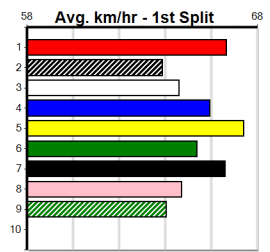

NAGAMBIE GUTTER CLEANING

Distance: 450m, Race Type: Mixed 4/5, Total Prizemoney: $3,360
1st: $2,250, 2nd: $690, 3rd: $345, 4th: $75

Watchdog Tips:

Bet:

FIGURE IT OUT (NSW)[4]
BK **Bitch** **Nov-21** **Sire: SUPERIOR PANAMA** **Dam: WHAT ABOUT IT** **Trainer: Adele Powell (Stanhope)**
Owner(s): K Knight
Winning Distances: < 300m (0) 300 - 399m (1) 400 - 499m (3) 500 - 599m (1) 600 - 699m (0) > 700m (0)
Winning Weights: 29.0(2) 29.2(2) 29.6(1)

Box	1st	2nd	3rd	4th	5th	6th	7th	8th
1								
2	1	1						
3	2		1					
4								
5	1	2			1			1
6		1			1	1		1
7	1		1					
8		1						

Prize Best Starts Trk/Dts APM
$12175.00
25.23(2)-28/12/23
21-5-5-3
13-3-4-3
8129

EL CAZADOR [5]
BK **Dog** **Oct-18** **Sire: AUSSIE INFRARED** **Dam: SACHI** **Trainer: Tracey Deglaitis (Moolap)**
Owner(s): T Deglaitis
Winning Distances: < 300m (0) 300 - 399m (0) 400 - 499m (9) 500 - 599m (7) 600 - 699m (1) > 700m (0)
Winning Weights: 32.2(1) 32.3(3) 32.4(1) 32.5(2) 32.6(1) 32.8(1) 32.9(4) 33.1(2) 33.2(1) 33.6(1)

Box	1st	2nd	3rd	4th	5th	6th	7th	8th
1	2	4	6					3
2	5	3	2	2	2	3		
3		5	3			3		
4	2	2	5	3	2			
5	1	8	3		1			1
6	2	6	7		2	1	3	1
7	1	1	1	4	1			
8	4	9	3	4	1			

Prize Best Starts Trk/Dts APM
$84605.00
FSH
125-17-38-30
0-0-0-0
5925

LET'S EMBRACE [5]
BK **Bitch** **Dec-20** **Sire: FERNANDO BALE** **Dam: SMITTEN** **Trainer: Scott Stefanos (Longwood)**
Owner(s): N Darragh
Winning Distances: < 300m (0) 300 - 399m (5) 400 - 499m (7) 500 - 599m (0) 600 - 699m (0) > 700m (0)
Winning Weights: 27.3(2) 27.4(1) 27.5(1) 27.6(1) 27.8(1) 27.9(1) 28.2(1) 28.3(1) 28.9(1) 29.0(1) 29.3(1)

Box	1st	2nd	3rd	4th	5th	6th	7th	8th
1	1	1	1	1	1			1
2	1	3	1	1	1			1
3	1	1	3	3	1	1		
4	2	3	1		3	2		
5	2	2	2	1	1			
6	1	1	1	1	1	3		
7	4	3	1		2		1	
8	1	2			2	1	1	1

Prize Best Starts Trk/Dts APM
$33995.00
NBT
67-12-16-10
2-0-0-0
9330

CANYA CHARISMA (NSW)[5]
BK **Dog** **Apr-21** **Sire: BARCIA BALE** **Dam: OPTICAL** **Trainer: Jessica Hopkins (Junction Village)**
Owner(s): Lalli Maynard (SYN), T Maynard, N Lalli
Winning Distances: < 300m (0) 300 - 399m (2) 400 - 499m (5) 500 - 599m (0) 600 - 699m (0) > 700m (0)
Winning Weights: 31.0(1) 31.2(2) 31.4(1) 31.5(1) 31.9(2)

Box	1st	2nd	3rd	4th	5th	6th	7th	8th
1	1	1	1	1	1			
2			1			1		
3								
4								
5	5				1			
6		1						
7	1					1		
8	1		1					

Prize Best Starts Trk/Dts APM
$15975.00
FSH
15-7-1-3
0-0-0-0
9075

AVIANNA [4]
WBD **Bitch** **Sep-20** **Sire: FERNANDO BALE** **Dam: AYIA SOPHIA** **Trainer: Jeff Gorgioski (Stanhope)**
Owner(s): C Gorgioski
Winning Distances: < 300m (0) 300 - 399m (10) 400 - 499m (12) 500 - 599m (0) 600 - 699m (0) > 700m (0)
Winning Weights: 26.4(2) 26.6(1) 26.7(1) 26.8(2) 27.0(1) 27.1(2) 27.3(2) 27.4(2) 27.7(3) 27.8(1) 28.1(1) 28.3(2) 28.5(1)

Box	1st	2nd	3rd	4th	5th	6th	7th	8th
1	1	1	1	1	1	4	1	1
2	2	2	2	2	1	1	1	
3	1	1	3	3	4	1	1	
4	3	2	1	2	2	1	1	
5	3	1	3	1	2			
6	3	2	2	1		3		
7	2	1	5				1	2
8	7		1	1				1

Prize Best Starts Trk/Dts APM
$56345.00
25.46(5)-12/2/24
90-22-9-19
6-1-1-2
14905