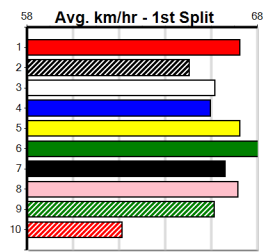

REJUVENATE @ STUD

Distance: 390m, Race Type: Mixed 4/5, Total Prizemoney: $3,360
1st: $2,250, 2nd: $690, 3rd: $345, 4th: $75

Watchdog Tips:

Bet:

Form Box Wgt Dist Track Date Time BON Margin 1st/2nd (Time) PIR Checked Comment W/R Split 1 S/P Grade

1 ASTON ZOOM [5]
BEBD Bitch Jan-22 Sire: FERNANDO BALE Dam: ZOOM OUT Trainer: Benjamin Magri (Avalon)
Owner(s): R Borda
Winning Distances: < 300m (0) 300 - 399m (6) 400 - 499m (1) 500 - 599m (0) 600 - 699m (0) > 700m (0)
Winning Weights: 24.4(2) 24.5(1) 24.6(3) 24.7(1)
2nd (3) 24.7 425 BEN R5 08-Feb-24 23.77 23.61 2.50L ROCK THE WOK (23.61) M/122 . . . . 6.42 $5.50 5
1st (6) 24.6 400 GEL R11 16-Feb-24 22.55 22.44 1.5L FLOWER SOURD (22.65) M/11 . . . . SW . 8.29 $1.60 5
2nd (7) 24.7 460 GEL R9 23-Feb-24 26.00 25.67 1.5L NEVER BE ALONE (25.90) M/222 . . . . SW . 6.61 $2.30 5
2nd (1) 25.0 450 SHP R7 26-Feb-24 25.13 24.89 3.5L MACKENNA (24.89) M/222 . . . . . 6.51 $4.70 SH
5th (7) 24.8 450 SHP R6 04-Mar-24 25.68 24.89 9.00L AUNT VIRGINIA (25.06) M/643 . . . . . 6.68 $2.30 SF
7th (3) 24.8 390 SHP R11 18-Mar-24 22.53 21.84 7.50L MATRIX BALE (22.02) M/56 . . . . . 8.55 $3.90 X45
1st (6) 24.4 390 BAL R11 17-Apr-24 22.34 22.22 2.50L MY BOY ROBERT (22.51) M/11 . . . . . 8.38 $2.30 X45
5th (5) 24.1 410 HOR R7 23-Apr-24 23.76 23.26 2.00L HARTLEY BALE (23.63) M/44 . . . . . 10.52 $3.50 X45
Last 3 wins NOT included above
1st (6) 24.6 390 BAL R3 25-Oct-23 22.21 22.10 2.75L ASTON CORNES (22.39) M/21 . . . . . 8.36 $4.40 X67H
1st (7) 24.7 390 BAL R3 02-Nov-23 22.28 21.85 1.00L LADY JULIA (22.35) M/11 . . . . SW . 8.37 $3.20 X67F
1st (7) 24.4 390 WBL R10 14-Dec-23 22.01 22.01 3.5L BOBBY (22.24) Q/11 . . . . . 8.50 $10.00 X45

Box History
Bx 1st 2nd 3rd 4th 5th 6th 7th 8th
1 1 1 . . . . .
2 1 . . . . .
3 1 . . . . .
4 2 . . . . .
5 . . . . .
6 3 . . . . .
7 3 1 . . . . .
8 1 . . . . .
Prize Best Starts Trk/Dts APM $21910.00 NBT 20-7-7-0 1-0-0-0 9252