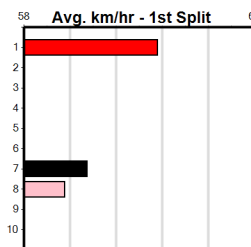

1
6:56PM

(VIC time)

Distance: 450m, Race Type: Maiden, Total Prizemoney: $2,535
1st: $1,680, 2nd: $520, 3rd: $260, 4th: $75

Watchdog Tips: ☐ ☐ ☐ ☐ ☐ Bet:

Form Box	Wgt	Dist	Track	Date	Time	BON	Margin	1st/2nd (Time)	PIR	Checked	Comment	WR	Split 1	S/P	Grade

1

WHODAT DUCHESS [M]
BK Bitch Sep-22 Sire: ASTON RUPEE Dam: WHODAT DIVA
Owner(s): WHO DAT (SYN), D Doherty, A Elez, D Bent, T Gysberts, R Hogg, S Stringer, P Stublely
Winning Distances: < 300m (0) 300 - 399m (0) 400 - 499m (0) 500 - 599m (0) 600 - 699m (0) > 700m (0)
Winning Weights:
5th (8) 26.9 525 MEP R2 24-Apr-24 31.11 29.79 17.00 YAMANU BALE (29.92) M/3555 5.27 $14.10 M

Trainer: Emma Scott (Tatura)

Box History

Bx	1st	2nd	3rd	4th	5th	6th	7th	8th
1								
2								
3								
4								
5								
6								
7								
8					1			

Prize Best $0.00 FSH
Starts 1-0-0-0
Trk/Dts 0-0-0-0
APM 0

Last 3 wins NOT included above

2

ASTON NORMAN [M]
BK Dog Nov-21 Sire: GO WILD TEDDY Dam: ASTON CHA CHA
Owner(s): R Borda
Winning Distances: < 300m (0) 300 - 399m (0) 400 - 499m (0) 500 - 599m (0) 600 - 699m (0) > 700m (0)
Winning Weights:

Trainer: Emma Scott (Tatura)

Box History

Bx	1st	2nd	3rd	4th	5th	6th	7th	8th
1								
2								
3								
4								
5								
6								
7								
8								

Prize Best $0 FSH
Starts 0-0-0-0
Trk/Dts 0-0-0-0
APM 0

Last 3 wins NOT included above

3

ASTON ELAINE [M]
BE Bitch Apr-22 Sire: FERNANDO BALE Dam: ASTON MOET
Owner(s): R Borda
Winning Distances: < 300m (0) 300 - 399m (0) 400 - 499m (0) 500 - 599m (0) 600 - 699m (0) > 700m (0)
Winning Weights:

Trainer: Lachlan Scott (Tatura)

Box History

Bx	1st	2nd	3rd	4th	5th	6th	7th	8th
1								
2								
3								
4								
5								
6								
7								
8								

Prize Best $0 FSH
Starts 0-0-0-0
Trk/Dts 0-0-0-0
APM 0

Last 3 wins NOT included above

4

SCOTT SHENANIGAN (SA)[M]
BK Bitch Mar-22 Sire: AUSSIE INFRARED Dam: SCOTT SOMETHING
Owner(s): E Scott
Winning Distances: < 300m (0) 300 - 399m (0) 400 - 499m (0) 500 - 599m (0) 600 - 699m (0) > 700m (0)
Winning Weights:

Trainer: Emma Scott (Tatura)

Box History

Bx	1st	2nd	3rd	4th	5th	6th	7th	8th
1								
2								
3								
4								
5								
6								
7								
8								

Prize Best $0 FSH
Starts 0-0-0-0
Trk/Dts 0-0-0-0
APM 0

Last 3 wins NOT included above

5

*** VACANT BOX ***
Sire: Dam:
Owner(s):
Winning Distances: < 300m (0) 300 - 399m (0) 400 - 499m (0) 500 - 599m (0) 600 - 699m (0) > 700m (0)
Winning Weights:

Trainer:

Box History