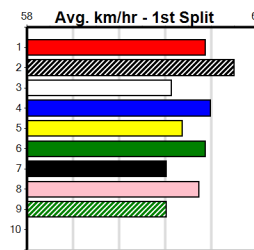

RACERS FUNCTION CENTRE

Distance: 450m, Race Type: Grade 5, Total Prizemoney: $2,925
1st: $1,950, 2nd: $600, 3rd: $300, 4th: $75

Watchdog Tips:

Bet:

Form Box Wgt Dist Track Date Time BON Margin 1st/2nd (Time) PIR Checked Comment W/R Split 1 S/P Grade

OX THE MAN [5]
BK Dog Aug-20 Sire: MY REDEEMER Dam: SHOUT OUT LOUD
Owner(s): Send It (SYN), T Downie, S O'connor, B Brown
Winning Distances: < 300m (0) 300 - 399m (4) 400 - 499m (8) 500 - 599m (6) 600 - 699m (0) > 700m (0)
Winning Weights: 33.5(1) 33.6(1) 33.7(1) 33.9(2) 34.0(1) 34.1(1) 34.2(1) 34.3(1) 34.4(2) 34.5(1) 34.6(1) 34.7(1) 35.1(3)

Box History
Bx 1st 2nd 3rd 4th 5th 6th 7th 8th
1 1 4 4 1 2
2 4 2 2 3 1
3 2 1 2 4 3
4 5 1 2 1 3 3
5 2 1 1 1 2 1
6 2 3 1 3 2
7 3 2 2 2 1
8 6 5 2 4 1 2
Prize Best Starts $72965.00
25.34(1)-19/9/22
103-18-24-15
Trk/Dts 12-2-0-4
APM 10708

MEPUNGA TILLY [5]
BK Bitch Sep-20 Sire: BARCIA BALE Dam: MEPUNGA ROSIE
Owner(s): C Williams
Winning Distances: < 300m (0) 300 - 399m (1) 400 - 499m (1) 500 - 599m (1) 600 - 699m (0) > 700m (0)
Winning Weights: 28.7(1) 30.0(1) 30.3(1)
2nd (5) 30.7 390 SHP R9 08-Feb-24 22.52 22.17 5.00L BAMERA (22.17) M/34 . . . 8.57 $5.20 7

Box History
Bx 1st 2nd 3rd 4th 5th 6th 7th 8th
1 1 1 1 1 1
2 1 1 1 1
3 1 1 1 1
4 1 1 2
5 1 1 1
6 1 1 1
7 1 1 1 1 1
8 1 1 2 2
Prize Best Starts $6505.00
25.35(5)-29/2/24
23-3-3-5
Trk/Dts 4-1-0-2
APM 2470

RAGING CABLE [5]
BK Bitch Apr-22 Sire: MEPUNGA BLAZER Dam: SO SAY
Owner(s): S Whybrow
Winning Distances: < 300m (0) 300 - 399m (3) 400 - 499m (2) 500 - 599m (0) 600 - 699m (0) > 700m (0)
Winning Weights: 27.0(1) 27.4(1) 27.9(2) 28.0(1)
3rd (7) 27.9 350 HVL R3 05-Mar-24 19.48 19.19 2.75L MASERATI AVENUE (19.30) M/5 . SW . 6.69 $2.70 5H

Box History
Bx 1st 2nd 3rd 4th 5th 6th 7th 8th
1 2 2 2
2 2 1 1
3 1 1 1 1
4 1 1 1
5 1 1 1
6 1 1 1 1
7 2 2 1 1 1
8 1 1 1 1 1
Prize Best Starts $11980.00
25.47(2)-22/1/24
21-5-1-6
Trk/Dts 5-1-0-1
APM 7992

MAGIC DARK STAR [5]
BK Bitch Jan-22 Sire: FABREGAS Dam: TAPESTRY TEARS
Owner(s): Magical Speed (SYN), T Johnson, E Scott, L Scott
Winning Distances: < 300m (0) 300 - 399m (0) 400 - 499m (4) 500 - 599m (0) 600 - 699m (0) > 700m (0)
Winning Weights: 26.6(1) 27.0(1) 27.1(1) 27.2(1)
6th (5) 27.2 515 SAN R2 21-Mar-24 30.00 29.27 11.00 PRONOUNS (29.27) M/4355 . . . 5.14 $89.90 SH

Box History
Bx 1st 2nd 3rd 4th 5th 6th 7th 8th
1 2 2 1 1 1
2 2 1 1 1
3 1 1 1 1
4 2 1 1 1
5 1 1 2 1
6 1 1 1 1 1
7 2 1 1 1 1
8 1 1 1 1 1
Prize Best Starts $11120.00
NBT
27-4-4-3
Trk/Dts 3-0-2-0
APM 7322

PRESS START [5]
BK Bitch Dec-21 Sire: BERNARDO Dam: BLACK OPIUM
Owner(s): SEE THE DREAM (SYN), S Buccilli, B Buccilli
Winning Distances: < 300m (0) 300 - 399m (4) 400 - 499m (1) 500 - 599m (0) 600 - 699m (0) > 700m (0)
Winning Weights: 25.6(2) 25.7(1) 26.3(1) 26.4(1)
5th (7) 26.5 390 SHP R5 29-Feb-24 22.61 22.06 6.00L KRAKEN SHOUT (22.22) Q/12 . . . 8.51 $6.50 5

Box History
Bx 1st 2nd 3rd 4th 5th 6th 7th 8th
1 2 2 1 1 1
2 2 1 1 1
3 1 1 1 1
4 2 1 1 1
5 1 2
6 1 1 1 1 1
7 1 1 1 2 1
8 1 1 1 1 1
Prize Best Starts $9380.00
NBT
25-5-3-5
Trk/Dts 1-0-0-0
APM 4470