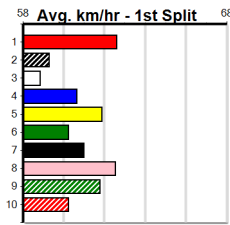

10 * NO RESERVE *****
 Trainer:
 Owner(s):

1	2	3	4	5	6	7	8
Prize							
Best							
Starts							
Trk/Dst							
APM							

Distance: 395m, Race Type: Tier 3 - Maiden, Total Prizemoney: \$1,530
 1st: \$1,000, 2nd: \$320, 3rd: \$160, 4th: \$50