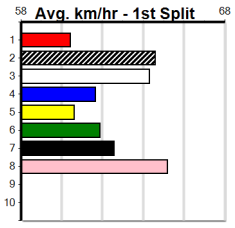

BRIDGES ON ARGYLE TRARALGON

Distance: 350m, Race Type: Tier 3 - Grade 6, Total Prizemoney: $1,530
1st: $1,000, 2nd: $320, 3rd: $160, 4th: $50

Watchdog Tips: **0 0 0 0** Bet: **.**