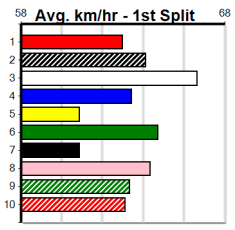

12 6:18PM (VIC time)

MCMAHON BUILDERS

Distance: 350m, Race Type: Grade 5 T3, Total Prizemoney: $1,530 1st: $1,000, 2nd: $320, 3rd: $160, 4th: $50

Watchdog Tips: 0 0 0 0 Bet: .

Main table with 5 columns: Race Number, Horse Name, Trainer, Jockey, Weight, Distance, Track, Date, Time, BON, Margin, 1st/2nd (Time), PIR, Checked, Comment, W/R, Split 1, S/P, Grade. Includes winning boxes for each race.