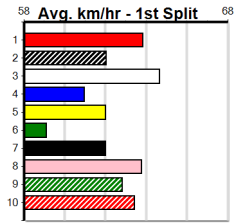

SPORTSBET NOBODY DOES IT BETTER (

Distance: 395m, Race Type: Tier 3 - Restricted Win, Total Prizemoney: $1,530
1st: $1,000, 2nd: $320, 3rd: $160, 4th: $50

Watchdog Tips: 0 0 0 0 Bet: .

Main table containing race details for 10 horses, including names like LAKEVIEW JACK, DR. ERICA, RUN KITTY RUN, AVERY CHARM, ON THE CUSP, CATCH SOME RAYS, ASTILL BALE, FIRST MATE, DUNDEE RAIDER, and MALLY BOY. Each entry includes trainer, date, time, odds, and winning boxes.