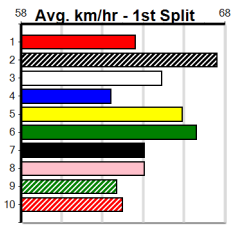

MR AUDACIOUS @ STUD

Distance: 395m, Race Type: Grade 5 T3, Total Prizemoney: $1,530
1st: $1,000, 2nd: $320, 3rd: $160, 4th: $50

Watchdog Tips: 0 0 0 0 Bet: .

Main race results table with columns for Form, Box, Weight, Dist, Track, Date, Time, BON, Margin, 1st/2nd (Time), PIR, Checked, Comment, W/R, Split 1, S/P, Grade. Includes race details for 10 races (1-10) such as FINLEY BALE, UNIQUE MUNDINE, LOCKED AND READY, ADAM'S BACK, FOUR ACES, LILICO NIKKI, CATCH THE OUTLAW, BE RUGGED, RAISED RIGHT, and SMOOTH CRUISER.