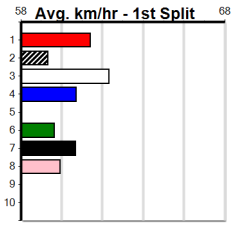

Traralgon

NATIONAL GREYHOUND ADOPTION MON

Distance: 450m, Race Type: Tier 3 - Maiden, Total Prizemoney: $1,530
1st: $1,000, 2nd: $320, 3rd: $160, 4th: $50

1

2:41PM
(VIC time)

Watchdog Tips: **0 0 0 0** Bet: .

Form Box Weight Dist Track Date Time BON Margin 1st/2nd (Time) PIR Checked Comment W/R Split 1 S/P Grade

1 IRON TYSON [M]
BK D May-22 **ZIPING GARTH** **DREAMY EYES**
Trainer: Christian Wilk (Tanjil South)
5th (4) 32.1 525 MEP R1 10-Jan-24 31.01 29.98 13.00LUKIALI (30.13) M/4445 . . . 5.33 $15.50 M
T (5) 32.5 525 MEP R1 17-Jan-24 0.00 29.93 .FULL OF REGRETS (30.72) M/5766 . V7 . 5.32 $21.00 M
7th (4) 33.1 400 WGL R1 30-Mar-24 23.66 22.74 11.00CHESTER CAMPBELL (22.92) Q/67 . V0 . 8.76 $9.50 M
8th (3) 32.3 435 SLE R1 24-Apr-24 26.15 24.60 19.00LDR. ERICA (24.87) M/678 . V0 . 5.57 $19.50 M
Owner(s): Eye Candy (SYN), C Wilk, K Gorman

Winning Boxes

1	2	3	4	5	6	7	8
Prize							
Best							
Starts							
Trk/Dst							
APM							

2 EASY PIE [M]
BK D May-22 **BERNARDO** **GLORIOUS**
Trainer: Frank Toth (Pakenham)
4th (4) 31.5 450 TRA R3 22-Mar-24 26.35 24.81 11.00LLEXIE ROSE (25.62) M/666 . . . 6.96 $18.10 MH
4th (5) 31.8 435 SLE R1 27-Mar-24 25.49 24.59 13.00LMR. PRESIDENT (24.59) M/544 . . . 5.50 $15.00 M
7th (5) 31.9 395 TRA R1 03-Apr-24 23.17 22.16 9.00LLUXFORD (22.57) M/677 . . . 4.01 $21.20 M
2nd (2) 32.2 435 SLE R1 24-Apr-24 25.23 24.60 5.50LDR. ERICA (24.87) M/322 . . . 5.49 $18.90 M
Owner(s): B Sands

Winning Boxes

1	2	3	4	5	6	7	8
Prize							
Best							
Starts							
Trk/Dst							
APM							

3 FREEDOM GIRL [M]
BD B Apr-22 **OUT OF RANGE** **FREEDOM FIRE**
Trainer: John Carr (Devon Meadows)
5th (6) 27.6 450 TRA R3 11-Mar-24 25.99 25.37 8.00LSTRIKE IT RYKER (25.46) M/455 . . . 6.80 $13.40 M
F (7) 27.6 450 TRA R2 18-Mar-24 0.00 22.19 .MICK'S DELIGHT (22.84) Q/25 . V7 . . $17.00 T3-M
7th (7) 27.3 460 WGL R2 28-Mar-24 27.09 25.74 12.00LOH LANA (26.27) M/656 . . . 6.82 $39.40 T3-M
7th (8) 27.0 395 TRA R2 06-Apr-24 22.99 22.30 6.50LINDI GOES BANG (22.57) M/567 . . . 3.91 $25.90 M
Owner(s): J Carr

Winning Boxes

1	2	3	4	5	6	7	8
Prize							
Best							
Starts							
Trk/Dst							
APM							

4 HORATIO BALE [M] Biks
DKBD D Mar-22 **JS FLAMIN ACE** **FAITHY BALE**
Trainer: Tammy Kennedy - harris (Devon Meadows)
2nd (5) 27.0 435 SLE R1 10-Apr-24 25.49 24.59 0.50LOUR BELLA ROSE (25.47) M/532 . . . 5.51 $31.90 M
6th (2) 26.3 425 BEN R1 14-Apr-24 24.74 24.03 6.50LKRAREN HUGGIE (24.29) S/766 . . . 7.01 $10.20 T3-M
2nd (1) 26.0 515 SAP R1 21-Apr-24 31.35 29.30 16.00LDAINTREE TIGER (30.28) M/6653 . . . 5.52 $7.20 M
4th (6) 26.0 500 BEN R2 24-Apr-24 29.34 28.24 11.00LINTERSTATE GIRL (28.61) M/664 . . . 6.92 $5.70 T3-M
Owner(s): L Harris

Winning Boxes

1	2	3	4	5	6	7	8
Prize							
Best							
Starts							
Trk/Dst							
APM							

5 *** VACANT BOX ***
Trainer:
Owner(s):

Winning Boxes

1	2	3	4	5	6	7	8
Prize							
Best							
Starts							
Trk/Dst							
APM							

6 WESTERN FEEL [M]
BK D May-22 **ZIPING GARTH** **DREAMY EYES**
Trainer: Judy Brereton (Tanjil South)
3rd (2) 31.1 435 SLE R1 05-Apr-24 25.87 24.60 6.00LDR. OPHELIA (25.49) S/644 . . . 5.46 $51.90 M
3rd (4) 31.0 460 WGL R3 11-Apr-24 26.73 25.83 13.00LSHIV ROY (25.83) M/222 . . . 6.76 $34.50 T3-M
3rd (1) 31.1 395 TRA R2 15-Apr-24 23.13 22.38 6.00LRIO BORIS (22.73) S/754 . . . 4.01 $9.50 M
6th (8) 30.8 425 BEN R3 20-Apr-24 24.88 23.92 14.00LMEMPHIS RAINS (23.92) S/655 . . . W 6.89 $25.70 M
Owner(s): Eye Candy (SYN), C Wilk, K Gorman

Winning Boxes

1	2	3	4	5	6	7	8
Prize							
Best							
Starts							
Trk/Dst							
APM