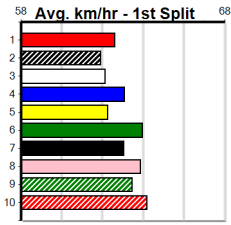

SPORTSBET NOBODY DOES IT BETTER (

Distance: 395m, Race Type: Tier 3 - Restricted Win, Total Prizemoney: \$1,530
1st: \$1,000, 2nd: \$320, 3rd: \$160, 4th: \$50

Watchdog Tips: 0 0 0 0 Bet: .

Main table containing race details for 10 horses, including names like LAKEVIEW JACK, DR. ERICA, RUN KITTY RUN, AVERY CHARM, ON THE CUSP, CATCH SOME RAYS, ASTILL BALE, FIRST MATE, DUNDEE RAIDER, and MALLY BOY. Each entry includes trainer, date, time, odds, and winning boxes.