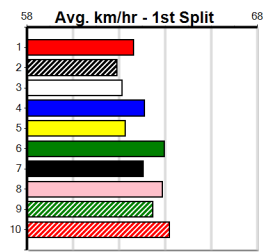

KISS PROFESSIONAL SOLUTIONS

Distance: 395m, Race Type: Grade 5 T3, Total Prizemoney: $1,530
1st: $1,000, 2nd: $320, 3rd: $160, 4th: $50

Watchdog Tips:

Bet:

Table with columns: Form Box, Wgt, Dist, Track, Date, Time, BON, Margin, 1st/2nd (Time), PIR, Checked, Comment, W/R, Split 1, S/P, Grade

LETTER TO YOU [5]
BKW Dog Dec-19 Sire: DYNA LACHLAN Dam: STELLA'S GRACE
Owner(s): J Stemmer
Trainer: Jason Stemmer (Bangholme)
Winning Distances: < 300m (0) 300 - 399m (5) 400 - 499m (0) 500 - 599m (0) 600 - 699m (0) > 700m (0)
Winning Weights: 30.7(1) 31.8(1) 32.0(1) 32.3(1) 32.6(1)
Box History table and Prize Best Starts table included.

EMOLGA BALE (NSW)[5]
BK Bitch May-21 Sire: ALLEN DEED Dam: DYNA ZESTY
Owner(s): L Harris
Trainer: Luke Harris (Devon Meadows)
Winning Distances: < 300m (0) 300 - 399m (1) 400 - 499m (6) 500 - 599m (0) 600 - 699m (0) > 700m (0)
Winning Weights: 27.5(1) 27.9(1) 28.0(1) 28.2(1) 28.3(2) 28.4(1)
Box History table and Prize Best Starts table included.

MEGA BANJO BOY [5]
BK Dog May-21 Sire: BANJO BOY Dam: EMILIA CASH
Owner(s): W Dawes
Trainer: William Dawes (Moe)
Winning Distances: < 300m (0) 300 - 399m (4) 400 - 499m (0) 500 - 599m (0) 600 - 699m (0) > 700m (0)
Winning Weights: 33.7(1) 33.8(1) 34.2(1) 35.9(1)
Box History table and Prize Best Starts table included.

JUST A JESTER [5]
WBD Dog Feb-20 Sire: BRANDEEN Dam: IN ORBIT
Owner(s): A Farley
Trainer: Aaron Farley (Churchill)
Winning Distances: < 300m (0) 300 - 399m (2) 400 - 499m (1) 500 - 599m (2) 600 - 699m (0) > 700m (0)
Winning Weights: 31.2(1) 31.5(1) 32.2(1) 32.4(1) 32.7(1)
Box History table and Prize Best Starts table included.

FREE FALLING [5]
RF Dog Feb-21 Sire: BERNARDO Dam: RADIANT ANGEL
Owner(s): C Mackie
Trainer: Leon Lacy (Noble Park)
Winning Distances: < 300m (0) 300 - 399m (1) 400 - 499m (3) 500 - 599m (0) 600 - 699m (0) > 700m (0)
Winning Weights: 31.9(1) 32.4(1) 32.7(1) 32.8(1)
Box History table and Prize Best Starts table included.

1

2

3

4

5