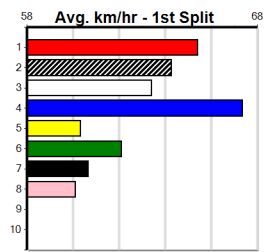

HARD STYLE RICO @ STUD

Distance: 350m, Race Type: Tier 3 - Grade 7, Total Prizemoney: $1,530
1st: $1,000, 2nd: $320, 3rd: $160, 4th: $50

Watchdog Tips:

Bet:

Table with columns: Form Box, Wgt, Dist, Track, Date, Time, BON, Margin, 1st/2nd (Time), PIR, Checked, Comment, W/R, Split 1, S/P, Grade

INTERCEPT QUEEN [7]
BEF Bitch Jan-22 Sire: WOW Dam: GAMMA BALE
Owner(s): C Goodman
Trainer: Ian Dann (Whitelaw)
Winning Distances: < 300m (0) 300 - 399m (0) 400 - 499m (1) 500 - 599m (0) 600 - 699m (0) > 700m (0)
Winning Weights: 26.6(1)
Box History table and Prize Best Starts table included.

CATCH ME NOW [7]
BK Bitch Sep-21 Sire: NOLEN Dam: MUZA'S ANGEL
Owner(s): G Sciortino
Trainer: Gary Sciortino (Longford)
Winning Distances: < 300m (0) 300 - 399m (1) 400 - 499m (0) 500 - 599m (0) 600 - 699m (0) > 700m (0)
Winning Weights: 26.0(1)
Box History table and Prize Best Starts table included.

LOLA'S THEME [7]
BK Bitch Apr-22 Sire: SHIMA SHINE Dam: SCOTTISH PRIDE
Owner(s): Lola's Theme (SYN), M Ramsden, T Brabham, A Ramsden, J Esmaty, J Nolan, A Appan
Trainer: Justin Bowman (Kilmany)
Winning Distances: < 300m (0) 300 - 399m (1) 400 - 499m (0) 500 - 599m (0) 600 - 699m (0) > 700m (0)
Winning Weights: 28.4(1)
Box History table and Prize Best Starts table included.

INTER ROUGE [7]
BK Bitch Sep-21 Sire: AUSSIE INFRARED Dam: INTER SANTINA
Owner(s): TONY AND JOE (SYN), T Interligi, J Interligi
Trainer: Joe Interligi (Dandenong North)
Winning Distances: < 300m (0) 300 - 399m (1) 400 - 499m (0) 500 - 599m (0) 600 - 699m (0) > 700m (0)
Winning Weights: 27.2(1)
Box History table and Prize Best Starts table included.

DR. DUCKY [7]
F Bitch Mar-21 Sire: ASTON KIMETTO Dam: TANSY
Owner(s): DOCTORS KENNELS (SYN), J McMahon, J Gill
Trainer: Emily McMahon (Darriman)
Winning Distances: < 300m (0) 300 - 399m (0) 400 - 499m (1) 500 - 599m (0) 600 - 699m (0) > 700m (0)
Winning Weights: 24.0(1)
Box History table and Prize Best Starts table included.

1

2

3

4

5