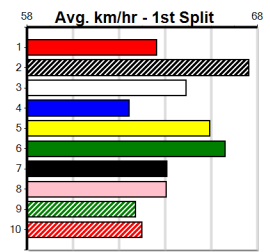

MR AUDACIOUS @ STUD

Distance: 395m, Race Type: Grade 5 T3, Total Prizemoney: $1,530
1st: $1,000, 2nd: $320, 3rd: $160, 4th: $50

Watchdog Tips:

Bet:

Form Box Wgt Dist Track Date Time BON Margin 1st/2nd (Time) PIR Checked Comment WR Split 1 S/P Grade

FINLEY BALE (NSW)[5]
BK Dog Feb-22 Sire: BARCIA BALE Dam: IYLEE BALE
Owner(s): B Wheeler
Trainer: Deborah Coleman (Lara)
Winning Distances: < 300m (0) 300 - 399m (3) 400 - 499m (0) 500 - 599m (0) 600 - 699m (0) > 700m (0)
Winning Weights: 29.4(1) 30.4(1) 30.6(1)
Box History table and Prize Best Starts table included.

UNIQUE MUNDINE [5]
BK Dog Apr-20 Sire: ASTON KIMETTO Dam: BOLD DESERT
Owner(s): I Clarke
Trainer: Ian Clarke (Frankston South)
Winning Distances: < 300m (0) 300 - 399m (7) 400 - 499m (6) 500 - 599m (0) 600 - 699m (0) > 700m (0)
Winning Weights: 35.3(1) 35.4(2) 35.5(2) 35.6(4) 35.8(2) 35.9(2)
Box History table and Prize Best Starts table included.

LOCKED AND READY [5]
BK Dog Jun-19 Sire: FULLY LOADED Dam: PRINCESS GEMINI
Owner(s): J Carr
Trainer: John Carr (Devon Meadows)
Winning Distances: < 300m (0) 300 - 399m (15) 400 - 499m (6) 500 - 599m (0) 600 - 699m (0) > 700m (0)
Winning Weights: 29.7(1) 30.0(1) 30.2(1) 30.4(2) 30.5(1) 30.6(3) 30.7(1) 30.9(2) 31.0(2) 31.1(2) 31.2(1) 31.3(1) 31.6(1)
Box History table and Prize Best Starts table included.

ADAM'S BACK [5]
WBK Dog Feb-21 Sire: FERNANDO BALE Dam: LITTLE TUBBSY
Owner(s): R Winter
Trainer: Ronald Winter (Denison)
Winning Distances: < 300m (0) 300 - 399m (1) 400 - 499m (6) 500 - 599m (0) 600 - 699m (0) > 700m (0)
Winning Weights: 30.1(1) 30.2(1) 30.3(3) 30.4(1) 30.7(1)
Box History table and Prize Best Starts table included.

FOUR ACES [5]
F Dog May-19 Sire: AUSSIE INFRARED Dam: FOUR SECRETS
Owner(s): BLUE BEARD (SYN), L Hughes, R Nimbs
Trainer: Leslie Hughes (Giffard)
Winning Distances: < 300m (0) 300 - 399m (11) 400 - 499m (5) 500 - 599m (0) 600 - 699m (0) > 700m (0)
Winning Weights: 30.0(1) 30.7(1) 30.8(2) 30.9(1) 31.1(1) 31.2(1) 31.3(2) 31.4(4) 31.5(1) 31.6(2)
Box History table and Prize Best Starts table included.

1

2

3

4

5