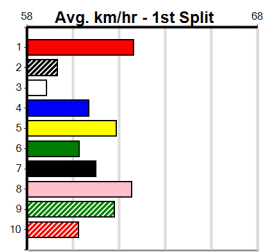

AUSSIE SECRET @ STUD

Distance: 395m, Race Type: Tier 3 - Maiden, Total Prizemoney: $1,530
1st: $1,000, 2nd: $320, 3rd: $160, 4th: $50

Watchdog Tips:

Bet:

Table with columns: Form Box, Wgt, Dist, Track, Date, Time, BON, Margin, 1st/2nd (Time), PIR, Checked, Comment, W/R, Split 1, S/P, Grade

MARS BALE (NSW)[M]
FBD Dog Mar-22 Sire: FERNANDO BALE Dam: HOUSTON BALE
Owner(s): L Harris
Trainer: Luke Harris (Devon Meadows)
Winning Distances: < 300m (0) 300 - 399m (0) 400 - 499m (0) 500 - 599m (0) 600 - 699m (0) > 700m (0)
Winning Weights:
7th (8) 32.7 400 GEL R1 09-Feb-24 23.51 22.48 10.00 TINKER JACK (22.82) M/58 . . . . 8.69 $8.60 M
6th (1) 33.1 460 GEL R2 23-Feb-24 26.65 25.67 9.00L USKO BALE (26.05) Q/444 . . . . 6.77 $10.40 M
6th (4) 32.4 400 GEL R3 12-Mar-24 23.67 22.57 8.50L BLACKPOOL URBAN (23.09) M/77 . . . . 8.94 $5.10 M
2nd (5) 32.7 400 GEL R2 18-Mar-24 23.27 22.63 7.50L FABRICATE (22.78) M/32 . . . . 8.69 $8.60 M
6th (6) 32.8 460 GEL R3 02-Apr-24 27.14 26.22 10.00 CIRCLE THE GLOBE (26.45) Q/566 . . . . 6.92 $24.00 M
5th (6) 32.4 400 WGL R1 18-Apr-24 23.67 23.02 7.50L NEVER AROUND (23.15) S/53 . . . . 8.61 $10.90 T3-M
7th (5) 31.8 395 TRA R1 22-Apr-24 23.17 22.29 9.50L INTER ROUGE (22.52) S/887 . . . . 4.21 $11.20 T3-M
2nd (8) 32.1 400 WGL R1 25-Apr-24 23.35 22.52 2.25L COLLINDA PEARL (23.21) M/32 . . . . 8.67 $7.70 M
Last 3 wins NOT included above
Prize Best $1002.14
Starts NBT
Trk/Dts 8-0-2-0
APM 1-0-0-0 866

MR. DRIFTER [M]
BK Dog Apr-21 Sire: FLYNN Dam: LADY PROFIT
Owner(s): E MCGOVERN
Trainer: Jessica MCGOVERN (Rosedale)
Winning Distances: < 300m (0) 300 - 399m (0) 400 - 499m (0) 500 - 599m (0) 600 - 699m (0) > 700m (0)
Winning Weights:
7th (5) 29.2 300 HVL R1 24-Jan-24 17.76 16.66 11.00 WALTZING BLAZE (17.05) M/7 . . . . 4.17 $20.50 M
7th (3) 29.3 395 TRA R3 29-Jan-24 23.21 22.06 14.00 SANTORINI BALE (22.29) M/667 . . . . 3.99 $53.30 T3-M
4th (3) 29.3 350 TRA R1 11-Mar-24 20.67 19.79 8.00L ARTORIAS BALE (20.12) M/57 . . . . 6.91 $20.90 M
2nd (7) 29.3 350 TRA R1 20-Mar-24 20.56 20.19 1.5L DEVIL IN ME (20.47) M/43 . . . . 7.02 $25.60 M
8th (5) 29.4 350 TRA R1 25-Mar-24 21.23 19.90 12.00 TAKE THE EDGE (20.44) S/68 . . . . 7.01 $22.10 M
4th (5) 29.2 435 SLE R3 05-Apr-24 25.65 24.60 5.00L CATCH SOME RAYS (25.31) M/554 . . . . 5.44 $33.40 M
7th (2) 29.1 395 TRA R2 15-Apr-24 23.74 22.38 15.00 RIO BORIS (22.73) M/488 . . . . 3.91 $9.30 M
6th (7) 29.1 435 SLE R2 24-Apr-24 25.60 24.60 13.00 ERZA SCARLET (24.70) M/687 . . . . 5.50 $60.20 M
Last 3 wins NOT included above
Prize Best $580.00
Starts NBT
Trk/Dts 16-0-1-1
APM 6-0-0-0 410