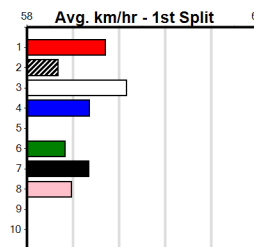

NATIONAL GREYHOUND ADOPTION MONTH

Distance: 450m, Race Type: Tier 3 - Maiden, Total Prizemoney: $1,530
1st: $1,000, 2nd: $320, 3rd: $160, 4th: $50

Watchdog Tips:

Bet:

Form	Box	Wgt	Dist	Track	Date	Time	BON	Margin	1st/2nd (Time)	PIR	Checked	Comment	WR	Split 1	S/P	Grade

1

IRON TYSON [M]
BK Dog May-22 Sire: ZIPPING GARTH Dam: DREAMY EYES
Owner(s): Eye Candy (SYN), C Wilk, K Gorman Trainer: Christian Wilk (Tanjil South)
Winning Distances: < 300m (0) 300 - 399m (0) 400 - 499m (0) 500 - 599m (0) 600 - 699m (0) > 700m (0)
Winning Weights:

Pos	Box	Wgt	Dist	Track	Date	Time	BON	Margin	1st/2nd (Time)	PIR	Checked	Comment	WR	Split 1	S/P	Grade
4th	(5)	32.6	510	SLE	R2	07-Jan-24	30.28	29.01	6.50L RED HAIR SHINING (29.86)	S/777	.	.	.	9.92	$9.40 M	
5th	(4)	32.1	525	MEP	R1	10-Jan-24	31.01	29.98	13.00 LUKIALI (30.13)	M/4445	.	.	.	5.33	$15.50 M	
T	(5)	32.5	525	MEP	R1	17-Jan-24	0.00	29.93	FULL OF REGRETS (30.72)	M/5766	.	V7	.	5.32	$21.00 M	
7th	(4)	33.1	400	WGL	R1	30-Mar-24	23.66	22.74	11.00 CHESTER CAMPBELL (22.92)	Q/67	.	V0	.	8.76	$9.50 M	
8th	(3)	32.3	435	SLE	R1	24-Apr-24	26.15	24.60	19.00 DR. ERICA (24.87)	M/678	.	V0	.	5.57	$19.50 M	

Last 3 wins NOT included above

Box History

Bx	1st	2nd	3rd	4th	5th	6th	7th	8th
1								
2								
3								1
4					1		1	
5				1				
6								
7								
8								

Prize Best	$250.00
Starts	5-0-0-0
Trk/Dts	0-0-0-0
APM	150

2

EASY PIE [M]
BK Dog May-22 Sire: BERNARDO Dam: GLORIOUS
Owner(s): B Sands Trainer: Frank Toth (Pakenham)
Winning Distances: < 300m (0) 300 - 399m (0) 400 - 499m (0) 500 - 599m (0) 600 - 699m (0) > 700m (0)
Winning Weights:

Pos	Box	Wgt	Dist	Track	Date	Time	BON	Margin	1st/2nd (Time)	PIR	Checked	Comment	WR	Split 1	S/P	Grade
4th	(4)	31.5	450	TRA	R3	22-Mar-24	26.35	24.81	11.00 LEXIE ROSE (25.62)	M/666	.	.	.	6.96	$18.10 MH	
4th	(5)	31.8	435	SLE	R1	27-Mar-24	25.49	24.59	13.00 MR. PRESIDENT (24.59)	M/544	.	.	.	5.50	$15.00 M	
7th	(5)	31.9	395	TRA	R1	03-Apr-24	23.17	22.16	9.00L LUXFORD (22.57)	M/677	.	.	.	4.01	$21.20 M	
2nd	(2)	32.2	435	SLE	R1	24-Apr-24	25.23	24.60	5.50L DR. ERICA (24.87)	M/322	.	.	.	5.49	$18.90 M	

Last 3 wins NOT included above

Box History

Bx	1st	2nd	3rd	4th	5th	6th	7th	8th
1								
2		1						
3								
4				1				
5				1			1	
6								
7								
8								

Prize Best	$445.00
Starts	NBT
Trk/Dts	4-0-1-0
APM	1-0-0-0
APM	430