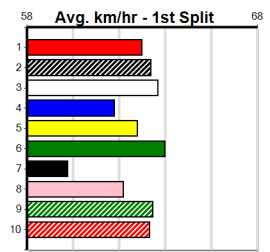

SPORTSBET GREEN TICKS

Distance: 395m, Race Type: Grade 5 T3, Total Prizemoney: $1,530
1st: $1,000, 2nd: $320, 3rd: $160, 4th: $50

Watchdog Tips:

Bet:

Form Box Wgt Dist Track Date Time BON Margin 1st/2nd (Time) PIR Checked Comment W/R Split 1 S/P Grade

LONG WAY HOME [5]
BK Bitch Apr-21 Sire: HOOKED ON SCOTCH Dam: TINDERELLA
Owner(s): C Fulford
Trainer: Corey Fulford (Maffra)
Winning Distances: < 300m (0) 300 - 399m (1) 400 - 499m (8) 500 - 599m (0) 600 - 699m (0) > 700m (0)
Winning Weights: 28.6(1) 28.9(2) 29.3(1) 29.7(1) 29.9(1) 30.1(1) 30.5(1) 31.6(1)
Box History table and Prize Best Starts table included.

STARLIGHT ROY [5]
BK Dog Jul-19 Sire: KINLOCH BRAE Dam: STARLIGHT LUCY
Owner(s): C Fulford
Trainer: Cindy Fulford (Maffra)
Winning Distances: < 300m (0) 300 - 399m (2) 400 - 499m (5) 500 - 599m (0) 600 - 699m (0) > 700m (0)
Winning Weights: 33.0(1) 33.1(1) 33.2(1) 33.3(1) 33.4(1) 34.8(2)
Box History table and Prize Best Starts table included.

HURRICANE MAX [5]
BK Dog Oct-19 Sire: STAGGER Dam: MIGNON
Owner(s): V Sultana
Trainer: Victoria Sultana (Trafalgar East)
Winning Distances: < 300m (0) 300 - 399m (4) 400 - 499m (3) 500 - 599m (0) 600 - 699m (0) > 700m (0)
Winning Weights: 29.7(1) 29.9(3) 30.0(1) 30.6(1) 31.1(1)
Box History table and Prize Best Starts table included.

MAJESTIC BALE (NSW)[5]
BEF Bitch Jan-21 Sire: BARCIA BALE Dam: DYNA WESLYN
Owner(s): L Harris
Trainer: Tammy Kennedy - harris (Devon)
Winning Distances: < 300m (0) 300 - 399m (1) 400 - 499m (5) 500 - 599m (0) 600 - 699m (0) > 700m (0)
Winning Weights: 27.3(1) 27.5(1) 27.6(2) 28.0(2)
Box History table and Prize Best Starts table included.

HURRICANE MIAMI [5]
BK Bitch Mar-18 Sire: SHOULDERS Dam: LOYAL MISS
Owner(s): V Sultana
Trainer: Victoria Sultana (Trafalgar East)
Winning Distances: < 300m (0) 300 - 399m (4) 400 - 499m (4) 500 - 599m (0) 600 - 699m (0) > 700m (0)
Winning Weights: 25.1(1) 26.2(2) 26.5(1) 26.8(1) 26.9(2) 27.1(1)
Box History table and Prize Best Starts table included.