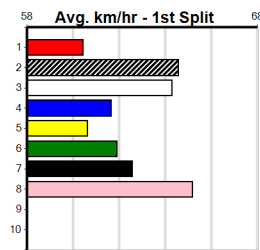

BRIDGES ON ARGYLE TRARALGON

Distance: 350m, Race Type: Tier 3 - Grade 6, Total Prizemoney: $1,530
1st: $1,000, 2nd: $320, 3rd: $160, 4th: $50

Watchdog Tips:

Bet:

Table with columns: Form Box, Wgt, Dist, Track, Date, Time, BON, Margin, 1st/2nd (Time), PIR, Checked, Comment, W/R, Split 1, S/P, Grade

MY ANNABELLE [6]
BK Bitch Mar-19 Sire: BLAZIN' BOMBER Dam: OUR AQUA BLUE
Owner(s): J Uglietta
Trainer: Joe Uglietta (Yan Year)

MEGA BANJO [6]
WBE Dog May-21 Sire: BANJO BOY Dam: EMILIA CASH
Owner(s): W Dawes
Trainer: William Dawes (Moe South)

PARIS CALLING [6]
WF Bitch Oct-21 Sire: OUT OF RANGE Dam: TAYLOR'S CHIP
Owner(s): S Porteus
Trainer: William Major (Tanjil South)

HAY RILEY [6] Biks
BK Dog Nov-21 Sire: FLYING RICCIARDO Dam: FINE CHAMPAN
Owner(s): C Fulford
Trainer: Cindy Fulford (Maffra)

GERO LADS [6] Biks
BK Dog Jan-21 Sire: WHISKEY RIOT Dam: CHASIN' BOBBI
Owner(s): V Sultana
Trainer: Victoria Sultana (Trafalgar East)

1

2

3

4

5

Box History table for MY ANNABELLE [6]

Box History table for MEGA BANJO [6]

Box History table for PARIS CALLING [6]

Box History table for HAY RILEY [6] Biks

Box History table for GERO LADS [6] Biks