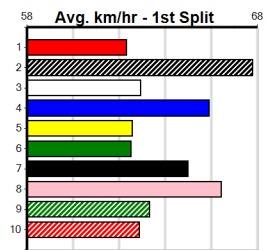

HOOKED ON SCOTCH @ STUD

Distance: 350m, Race Type: Grade 5 T3, Total Prizemoney: $1,530
1st: $1,000, 2nd: $320, 3rd: $160, 4th: $50

Watchdog Tips: [ ] [ ] [ ] [ ] Bet: [ ]

STARLIGHT TYSON [5]
BK Dog Jul-19 Sire: KINLOCH BRAE Dam: STARLIGHT LUCY
Owner(s): C Fulford
Trainer: Corey Fulford (Maffra)
Winning Distances: < 300m (0) 300 - 399m (1) 400 - 499m (5) 500 - 599m (9) 600 - 699m (2) > 700m (0)
Winning Weights: 32.7(1) 32.9(1) 33.1(2) 33.2(2) 33.3(2) 33.4(2) 33.5(1) 33.6(1) 33.7(1) 33.8(1) 34.2(1) 35.1(1) 35.2(1)
Box History table and Prize Best Starts table included.

INTER BLACK FIRE [5]
BK Bitch Sep-21 Sire: AUSSIE INFRARED Dam: INTER SANTINA
Owner(s): TONY AND JOE (SYN), T Interligi, J Interligi
Trainer: Tony Interligi (Endeavour Hills)
Winning Distances: < 300m (0) 300 - 399m (3) 400 - 499m (0) 500 - 599m (0) 600 - 699m (0) > 700m (0)
Winning Weights: 25.6(1) 25.7(1) 26.4(1)
Box History table and Prize Best Starts table included.

BERMUDA BEN [5]
BE Dog Nov-20 Sire: BARCIA BALE Dam: JUNIPER PEARL
Owner(s): B Mackie
Trainer: Leon Lacy (Noble Park)
Winning Distances: < 300m (0) 300 - 399m (4) 400 - 499m (1) 500 - 599m (0) 600 - 699m (0) > 700m (0)
Winning Weights: 31.9(1) 32.4(2) 33.0(1) 33.1(1)
Box History table and Prize Best Starts table included.

CLAN MCMILLAN [5]
WBK Bitch Feb-18 Sire: BANJO BOY Dam: ZIPPING ZALI
Owner(s): M Mizzi
Trainer: Gary Mcmillan (Nambrok)
Winning Distances: < 300m (0) 300 - 399m (9) 400 - 499m (0) 500 - 599m (1) 600 - 699m (0) > 700m (0)
Winning Weights: 25.2(1) 25.5(1) 25.6(1) 25.7(1) 26.1(1) 26.3(1) 26.4(1) 26.8(2) 26.9(1)
Box History table and Prize Best Starts table included.

TORPEDO TUOHY [5]
F Dog Mar-21 Sire: BERNARDO Dam: CHAMPAGNE LUXE
Owner(s): A Clarke-bruce
Trainer: Anthony Clarke-bruce (Traralgar)
Winning Distances: < 300m (0) 300 - 399m (0) 400 - 499m (3) 500 - 599m (0) 600 - 699m (0) > 700m (0)
Winning Weights: 32.0(1) 32.4(1) 32.7(1)
Box History table and Prize Best Starts table included.