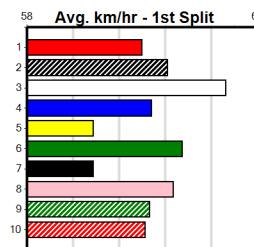

Traralgon

12

6:18PM

(VIC time)

MCPMAHON BUILDERS

Distance: 350m, Race Type: Grade 5 T3, Total Prizemoney: $1,530
1st: $1,000, 2nd: $320, 3rd: $160, 4th: $50

Watchdog Tips:

Bet:

Table with columns: Form Box, Wgt, Dist, Track, Date, Time, BON, Margin, 1st/2nd (Time), PIR, Checked, Comment, WR, Split 1, S/P, Grade

MORAINÉ TOM [5]
BK Dog Feb-21 Sire: FERNANDO BALE Dam: SPACE GIRL TEARS
Owner(s): R Whitford
Trainer: Robert Whitford (Yarram)
Winning Distances: < 300m (0) 300 - 399m (2) 400 - 499m (2) 500 - 599m (0) 600 - 699m (0) > 700m (0)
Winning Weights: 28.1(1) 28.2(1) 28.3(1) 29.7(1)
Box History table, Prize Best Starts table

BE CHARMING [5]
BK Dog Nov-20 Sire: BERNARDO Dam: ZIPPING TINA
Owner(s): G Mcmillan
Trainer: Gary Mcmillan (Nambrok)
Winning Distances: < 300m (0) 300 - 399m (5) 400 - 499m (0) 500 - 599m (0) 600 - 699m (0) > 700m (0)
Winning Weights: 31.0(1) 31.4(1) 31.8(1) 32.1(1) 32.7(1)
Box History table, Prize Best Starts table

ESFAHAN [5]
BD Bitch Jan-19 Sire: ASTON DEE BEE Dam: DAINTREE PUZZLE
Owner(s): L Fulford
Trainer: Lindsay Fulford (Maffra)
Winning Distances: < 300m (0) 300 - 399m (3) 400 - 499m (7) 500 - 599m (0) 600 - 699m (0) > 700m (0)
Winning Weights: 26.9(1) 27.0(1) 28.3(1) 28.4(1) 28.6(1) 28.8(1) 28.9(2) 29.0(1) 29.3(1)
Box History table, Prize Best Starts table

ARABIAN PRINCESS [5]
BK Bitch May-21 Sire: AUSSIE INFRARED Dam: GOTHAM QUEEN
Owner(s): SMKN (SYN), M Lithgow, D Maynes, K Maynes, N Riseley, E Avdulla
Trainer: Melanie Lithgow (Devon Meadow)
Winning Distances: < 300m (0) 300 - 399m (2) 400 - 499m (1) 500 - 599m (0) 600 - 699m (0) > 700m (0)
Winning Weights: 25.0(1) 25.5(1) 25.8(1)
Box History table, Prize Best Starts table

YARRELL BALE (NSW)[5]
F Dog Oct-20 Sire: ALLEN DEED Dam: KACHINA ALLEN
Owner(s): L Harris
Trainer: Luke Harris (Devon Meadows)
Winning Distances: < 300m (0) 300 - 399m (0) 400 - 499m (3) 500 - 599m (3) 600 - 699m (0) > 700m (0)
Winning Weights: 30.4(1) 30.7(1) 31.0(1) 31.4(1) 31.8(2)
Box History table, Prize Best Starts table