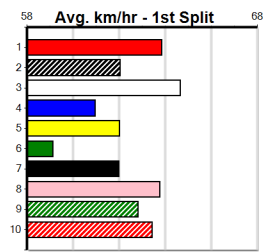

SPORTSBET NOBODY DOES IT BETTER (1-2

Distance: 395m, Race Type: Tier 3 - Restricted Win, Total Prizemoney: $1,530
1st: $1,000, 2nd: $320, 3rd: $160, 4th: $50

Watchdog Tips:

Bet:

Form Box Wgt Dist Track Date Time BON Margin 1st/2nd (Time) PIR Checked Comment WR Split 1 S/P Grade

LAKEVIEW JACK [6] BE Dog Sep-21 Sire: AUSSIE INFRARED Dam: BRAEMAR KEELIE Trainer: Owen MCGovern (Rosedale)
Winning Distances: < 300m (0) 300 - 399m (1) 400 - 499m (1) 500 - 599m (0) 600 - 699m (0) > 700m (0)
Winning Weights: 32.0(1) 32.5(1)
7th (8) 30.8 435 SLE R9 22-Oct-23 25.68 24.56 10.00 MINTER ELITE (24.98) M/457 . . . 5.41 $3.10 7
7th (1) 30.5 400 WGL R2 02-Dec-23 23.33 22.59 9.00L BANJO ONE STRING (22.73) M/47 . . . 8.54 $11.50 7
5th (5) 31.4 350 TRA R3 18-Dec-23 20.54 20.17 4.25L MR. HOLIDAY (20.25) M/56 . . . 6.79 $2.60 X67
3rd (8) 31.6 300 HVL R4 24-Jan-24 16.75 16.66 1.5L ZIPPING PATTY (16.66) M/7 . . . 4.07 $5.50 7
1st (1) 32.5 300 HVL R4 31-Jan-24 17.13 16.87 1.00L INTER TRIGON (17.20) S/5 . . . 4.03 $1.30 7
F (5) 32.2 350 TRA R10 25-Mar-24 0.00 19.90 . SPEEDY SWAN (20.27) S/45 . VO . 6.79 $5.20 6G
7th (7) 31.6 350 TRA R3 15-Apr-24 21.14 19.87 19.00 WHIZZER (19.87) M/37 . VO . 6.79 $3.20 6G
6th (2) 31.8 435 SLE R9 24-Apr-24 25.99 24.60 18.00 COLLINDA RISE (24.73) M/767 . . . 5.51 $9.30 X67
Last 3 wins NOT included above
1st (4) 32.0 400 WGL R2 20-Aug-23 22.88 22.46 5.50L MR. BARTENDER (23.24) Q/11 . . . 8.32 $4.10 M

Box History table and Prize Best Starts Trk/Dts APM for LAKEVIEW JACK

DR. ERICA [7] BK Bitch Jan-22 Sire: BERNARDO Dam: SWEET DEMI Trainer: Judith McMahon (Darriman)
Winning Distances: < 300m (0) 300 - 399m (0) 400 - 499m (1) 500 - 599m (0) 600 - 699m (0) > 700m (0)
Winning Weights: 24.4(1)
2nd (7) 24.3 435 SLE R1 24-Mar-24 25.03 24.39 7.00L DR. GILLIAN (24.55) M/322 . . . 5.44 $12.50 M
6th (6) 24.3 435 SLE R1 07-Apr-24 25.14 24.50 7.50L JOHNSON STREET (24.65) M/666 . . . 5.27 $3.80 M
3rd (5) 24.2 435 SLE R1 14-Apr-24 25.16 24.32 8.00L JOROGUMO (24.63) M/433 . SW . 5.43 $14.40 M
5th (1) 24.3 395 TRA R9 17-Apr-24 22.88 22.22 10.00 CHICKEN BURGER (22.22) M/433 . . . 3.92 $3.80 M
1st (1) 24.4 435 SLE R1 24-Apr-24 24.87 24.60 5.50L EASY PIE (25.23) Q/111 . . . 5.30 $1.20 M
Last 3 wins NOT included above

Box History table and Prize Best Starts Trk/Dts APM for DR. ERICA