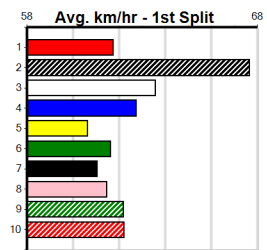

ZACK MONELLI @ STUD (1-2 WINS)

Distance: 450m, Race Type: Tier 3 - Restricted Win, Total Prizemoney: $1,530
1st: $1,000, 2nd: $320, 3rd: $160, 4th: $50

Watchdog Tips:

Bet:

Table with columns: Form Box, Wgt, Dist, Track, Date, Time, BON, Margin, 1st/2nd (Time), PIR, Checked, Comment, WR, Split 1, S/P, Grade

RANGER'S GIRL [6]
BK Bitch Apr-22 Sire: OUT OF RANGE Dam: FREEDOM FIRE
Owner(s): J Carr
Trainer: Anne Carr (Devon Meadows)
Winning Distances: < 300m (0) 300 - 399m (1) 400 - 499m (1) 500 - 599m (0) 600 - 699m (0) > 700m (0)
Winning Weights: 26.9(2)
Box History table

GET A GRIP [6]
RF Dog Nov-21 Sire: ASTON DEE BEE Dam: COSMIC KATIE
Owner(s): B Sands
Trainer: Brad Sands (Pakenham)
Winning Distances: < 300m (0) 300 - 399m (2) 400 - 499m (0) 500 - 599m (0) 600 - 699m (0) > 700m (0)
Winning Weights: 34.6(2)
Box History table

DR. GLACIER [7]
WBE Dog Jul-21 Sire: HOOKED ON SCOTCH Dam: DR. ABBIE
Owner(s): DOCTORS KENNELS (SYN), J McMahon, J Gill
Trainer: Judith McMahon (Darriman)
Winning Distances: < 300m (0) 300 - 399m (0) 400 - 499m (1) 500 - 599m (0) 600 - 699m (0) > 700m (0)
Winning Weights: 36.3(1)
Box History table

RUSTY PIE [6]
BK Bitch Mar-22 Sire: GOOD ODDS HARADA Dam: WHITNEY SHOWGIR
Owner(s): B Sands
Trainer: Dean Millier (Pakenham)
Winning Distances: < 300m (0) 300 - 399m (1) 400 - 499m (1) 500 - 599m (0) 600 - 699m (0) > 700m (0)
Winning Weights: 27.1(1) 28.4(1)
Box History table

ARCHER TWO (SA)[7]
BD Dog May-22 Sire: WORM BURNER Dam: CAWBOURNE ZEBRA
Owner(s): J Archer
Trainer: Frank Toth (Pakenham)
Winning Distances: < 300m (0) 300 - 399m (0) 400 - 499m (0) 500 - 599m (1) 600 - 699m (0) > 700m (0)
Winning Weights: 32.2(1)
Box History table

1

2

3

4

5