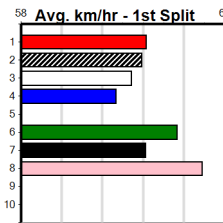

Watchdog Tips:

0 0 0 0

Bet:

Form Box Weight Dist Track Date Time BON Margin 1st/2nd (Time) PIR Checked Comment W/R Split 1 S/P Grade

1 IRELYN BALE (NSW)[5]															Winning Boxes							
BK	B	Sep-20 AUSSIE INFRARED				IVY BALE				1	2	3	4	5	6	7	8	Prize	Best	Starts	Trk/Dst	APM
Trainer:	Jai Willoughby (Lara)																	$24,753.00	NBT	76-11-8-7	11-0-0-2	$2695
4th (4)	24.0	460	GEL	R5	22-Mar-24	26.35	25.54	9.00	BERNIE BURROW (25.74)	M/345	.	.	.	6.60	$81.20	5						
1st (5)	23.6	460	WGL	R6	04-Apr-24	26.18	26.18	2.50	MISS MUMBY (26.35)	M/621	.	.	.	6.72	$3.50	T3-5						
6th (8)	23.5	390	WBL	R4	11-Apr-24	22.42	22.09	3.00	TINKER DOT (22.21)	S/56	.	.	.	8.79	$10.70	5						
7th (4)	23.4	460	GEL	R4	19-Apr-24	26.26	25.58	8.00	LPAT ABILITY (25.72)	M/788	.	.	.	6.85	$54.20	5						
Owner(s): J Willoughby																						

2 CANYA WIN (NSW)[5]															Winning Boxes							
RBD	D	Nov-21 COLLISION				OPAL ROCKS				1	2	3	4	5	6	7	8	Prize	Best	Starts	Trk/Dst	APM
Trainer:	Jason Sharp (Lara)																	$11,260.00	NBT	32-3-10-3	1-0-0-0	$4711
3rd (1)	31.1	390	WBL	R11	28-Mar-24	22.40	22.03	4.75	LTORNADO TAHLIA (22.07)	M/66	.	.	.	8.77	$5.20	5						
4th (8)	31.4	460	GEL	R3	05-Apr-24	26.20	25.51	6.50	LLEONI BALE (25.76)	M/744	.	.	.	6.69	$8.20	RW						
4th (1)	31.1	390	WBL	R12	11-Apr-24	22.77	22.09	6.50	LMYOLA THUNDER (22.33)	M/35	.	.	.	8.87	$3.30	5						
7th (3)	31.5	390	SHP	R11	22-Apr-24	22.66	21.96	10.00	LFABS UDON (21.97)	M/77	.	.	.	8.91	$26.40	5						
Owner(s): Get The Dog (SYN), E Burrett, C Borg, B Graham																						

3 PERFECT TONIGHT [5]															Winning Boxes							
BK	D	Mar-22 WALK HARD				MRS. SHARP				1	2	3	4	5	6	7	8	Prize	Best	Starts	Trk/Dst	APM
Trainer:	Jason Sharp (Lara)																	$5,360.00	NBT	14-3-3-0	1-0-0-0	$3708
7th (4)	29.6	400	GEL	R7	25-Mar-24	23.20	22.68	7.50	LWHY I'M BROKE (22.68)	S/87	.	.	.	9.04	$20.70	6G						
4th (5)	29.5	400	GEL	R11	02-Apr-24	23.11	22.50	3.25	PLUTOCRACY (22.89)	S/77	.	.	.	8.85	$6.90	6G						
1st (3)	29.6	400	GEL	R10	09-Apr-24	22.78	22.46	1.5	LWISE MOVE (22.87)	M/42	.	.	.	8.68	$4.70	X67H						
2nd (8)	29.5	400	GEL	R9	19-Apr-24	23.03	22.37	8.00	LORBIT BALE (22.49)	S/66	.	.	.	8.64	$5.60	X67F						
Owner(s): J Sharp																						

4 SHE'S THE GROUSE [5]															Winning Boxes							
BK	B	Jan-21 SENNACHIE				ELUSIVE ANAKE				1	2	3	4	5	6	7	8	Prize	Best	Starts	Trk/Dst	APM
Trainer:	Darren Kee (Lara)																	$24,750.00	NBT	59-9-7-11	20-3-3-2	$3183
3rd (4)	27.5	525	MEP	R11	27-Dec-23	31.00	29.97	2.25	LSWEATY HAND (30.85)	M/3222	.	.	.	5.26	$4.50	T3-5						
6th (7)	27.8	525	MEP	R10	10-Jan-24	31.71	29.98	19.00	LCREDITOR (30.44)	M/6666	.	V0	.	5.42	$7.50	T3-5						
1st (8)	27.7	515	SAP	R11	14-Jan-24	29.91	29.37	1.00	LCHIEF DAVINCI (29.97)	M/2211	.	.	.	5.16	$14.30	5NP						
4th (1)	28.1	525	MEP	R9	17-Jan-24	30.86	29.93	5.00	LRAINBOW STORM (30.51)	M/2123	.	.	.	5.20	$2.50	T3-5						
Owner(s): M Durie																						

5 *** VACANT BOX ***															Winning Boxes							
Trainer:																						
Owner(s):