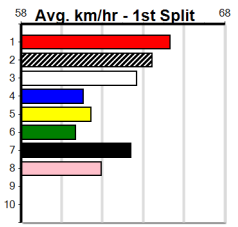

TTS ELECTRICS (275+ RANK)

Distance: 460m, Race Type: Mixed 6/7, Total Prizemoney: $1,530
1st: $1,000, 2nd: $320, 3rd: $160, 4th: $50

Watchdog Tips: **0 0 0 0** Bet: .