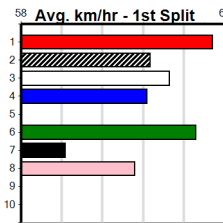

GEELONG PRINTING (275+ RANK)

Distance: 400m, Race Type: Grade 6, Total Prizemoney: $1,530
1st: $1,000, 2nd: $320, 3rd: $160, 4th: $50

11

6:42PM

(VIC time)

Watchdog Tips: **0 0 0 0** Bet: **.**