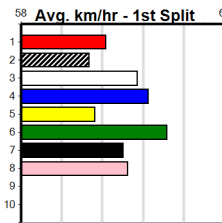

Geelong

10

6:25PM

(VIC time)

NP ELECTRICAL (275+ RANK)

Distance: 400m, Race Type: Mixed 6/7, Total Prizemoney: \$1,530

1st: \$1,000, 2nd: \$320, 3rd: \$160, 4th: \$50

Watchdog Tips: