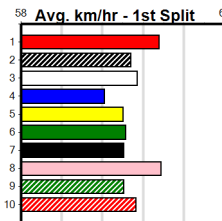

MILLERS MUZZLES (275+ RANK)

Distance: 400m, Race Type: Grade 5, Total Prizemoney: $1,530
1st: $1,000, 2nd: $320, 3rd: $160, 4th: $50

5

4:47PM
(VIC time)

Watchdog Tips: **0 0 0 0** Bet: **0**