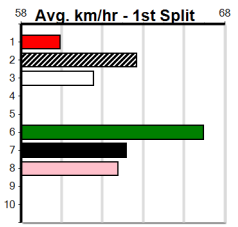

SPORTSBET BET WITH MATES (275+ RAN

Distance: 400m, Race Type: Maiden, Total Prizemoney: $1,530
1st: $1,000, 2nd: $320, 3rd: $160, 4th: $50

2

3:39PM

(VIC time)

Watchdog Tips: **0 0 0 0** Bet: **.**