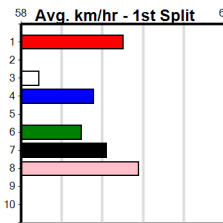

NATIONAL GREYHOUND ADOPTION MON

Distance: 400m, Race Type: Maiden, Total Prizemoney: $1,530
1st: $1,000, 2nd: $320, 3rd: $160, 4th: $50

1

3:17PM
(VIC time)

Watchdog Tips:

0 0 0 0

Bet:

Form Box Weight Dist Track Date Time BON Margin 1st/2nd (Time) PIR Checked Comment W/R Split 1 S/P Grade

1 TINKER BRUCE [M]
WRF D Mar-21 FERNANDO BALE DYNA BOBBI
Trainer: Jennifer Burns (Balliang)
2nd (1) 30.7 400 GEL R2 12-Mar-24 22.99 22.57 1.75LON SONG BOBBY (22.87) Q/12 . . . 8.50 $4.50 M
4th (1) 31.1 390 BAL R1 18-Mar-24 23.14 21.90 13.00LASTON WARRIOR (22.26) M/56 . . . 8.77 $2.20 T3-M
2nd (7) 30.7 390 BAL R1 25-Mar-24 22.81 22.25 1.75LREIKO DUSTY (22.71) M/12 . V0 . 8.60 $4.30 T3-M
ST (-) 28.6 400 GEL 23-Apr-24 22.79 3.25LTrial Cleared Q/12 . 2of4 . 8.52 $. ST

Owner(s): C Burns

Winning Boxes

1	2	3	4	5	6	7	8
Prize							
Best							
Starts							
Trk/Dst							
APM							

ENG GEL 2024-04-26

2 DONATELLO ZEAL [M]
BK D Jun-22 SUPERIOR PANAMA ZEAL SENSATION
Trainer: Mathew Tabb (Lara)
6th (7) 30.8 390 BAL R4 24-Apr-24 23.32 22.02 12.00LFORBES SUPREME (22.52) S/76 . . . 8.91 $19.00 MH

Owner(s): Real zeal (SYN), M Tabb, J Whittle, S Tabb, W Whittle, M Brown

Winning Boxes

1	2	3	4	5	6	7	8
Prize							
Best							
Starts							
Trk/Dst							
APM							

3 RETRO BALE (NSW)[M]
BD D May-22 CHRISTO BALE QUINA BALE
Trainer: Daniel Gibbons (Avalon)
4th (1) 36.2 400 GEL R1 17-Apr-24 23.05 22.22 6.50LDARTS NIGHT (22.62) M/44 . . . 8.80 $2.60 M
5th (2) 36.1 390 BAL R4 24-Apr-24 23.10 22.02 8.50LFORBES SUPREME (22.52) M/54 . . . 8.80 $3.00 MH

Owner(s): B Wheeler

Winning Boxes

1	2	3	4	5	6	7	8
Prize							
Best							
Starts							
Trk/Dst							
APM							

4 DARYL DOWLING [M]
BD D May-21 MY REDEEMER MIMSTAR
Trainer: Marcus Lloyd (Anakie)
5th (1) 30.4 400 GEL R9 20-Feb-24 23.56 22.58 12.00LBAKIS BALE (22.72) S/32 . . . 8.72 $75.10 T3-M
5th (6) 30.2 400 GEL R1 12-Mar-24 23.49 22.57 11.00BLACKPOOL WINNIE (22.77) M/44 . . . 8.71 $32.90 M
6th (7) 30.0 400 GEL R2 18-Mar-24 23.98 22.63 18.00LFABRICATE (22.78) S/65 . . . 8.80 $80.80 M
6th (5) 29.1 390 WBL R2 01-Apr-24 23.25 22.07 13.00LLAMIA FAWN (22.36) M/75 . . . 9.20 $39.70 M

Owner(s): E Lloyd

Winning Boxes

1	2	3	4	5	6	7	8
Prize							
Best							
Starts							
Trk/Dst							
APM							

5 *** VACANT BOX ***
Trainer:
Owner(s):

Winning Boxes

1	2	3	4	5	6	7	8
Prize							
Best							
Starts							
Trk/Dst							
APM							

6 MORE VOLTAGE [M]
BK D Mar-22 MY REDEEMER HEADSPACE
Trainer: Ian Hopper (Werribee)
ST (-) 32.4 400 GEL 12-Mar-24 23.24 0.01LTrial Cleared M . 1of1 . $. ST
3rd (3) 31.5 425 BEN R1 19-Apr-24 24.71 23.70 8.00LTIME TO PROPHET (24.18) M/553 . . . 6.82 $12.60 M

Owner(s): I Hopper

Winning Boxes

1	2	3	4	5	6	7	8
Prize							
Best							
Starts							
Trk/Dst							
APM							

ENG GEL 2024-04-26

7 JEFF THE MAN [M]
WBD D May-21 MY REDEEMER MIMSTAR
Trainer: John Frewin (Anakie)
2nd (5) 28.6 390 BAL R1 21-Mar-24 22.73 22.01 2.00LCAPUANO (22.59) M/42 . . . 8.79 $5.50 M
3rd (8) 28.7 400 GEL R1 26-Mar-24 23.11 22.68 3.25LSTEP ON AIR (22.89) M/32 . . . 8.64 $6.60 M
2nd (2) 28.6 400 GEL R1 02-Apr-24 23.25 22.50 8.00LBERN'S BANJO (22.72) Q/33 . . . 8.84 $25.40 M
4th (6) 29.6 390 BAL R1 15-Apr-24 22.97 22.28 2.00LSALMON SPRAY (22.83) M/42 . . . 8.73 $9.90 T3-M

Owner(s): M Lloyd

Winning Boxes

1	2	3	4	5	6	7	8
Prize							
Best							
Starts							
Trk/Dst							
APM