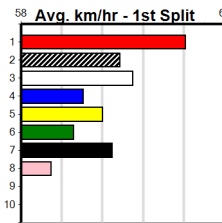

MERV JENNINGS SIGNS (275+ RANK)

Distance: 400m, Race Type: Maiden, Total Prizemoney: \$1,530
1st: \$1,000, 2nd: \$320, 3rd: \$160, 4th: \$50

3

4:07PM

(VIC time)

Watchdog Tips:

0 0 0 0

Bet: