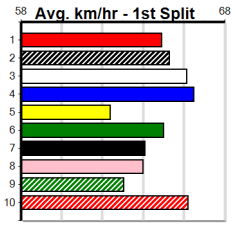

SPORTSBET EVERY DOG HAS ITS DAY (2)

Distance: 400m, Race Type: Grade 5, Total Prizemoney: $1,530
1st: $1,000, 2nd: $320, 3rd: $160, 4th: $50

Watchdog Tips: 0 0 0 0 Bet:

Main race card table containing 10 races (1-10) with columns for race number, dog name, date, time, BON, Margin, 1st/2nd (Time), PIR, Checked, Comment, W/R, Split 1, S/P, Grade, and Winning Boxes.