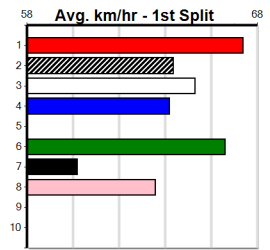

Box History

Geelong

11

6:42PM

(VIC time)

GEELONG PRINTING (275+ RANK)

Distance: 400m, Race Type: Grade 6, Total Prizemoney: \$1,530
1st: \$1,000, 2nd: \$320, 3rd: \$160, 4th: \$50

Watchdog Tips: