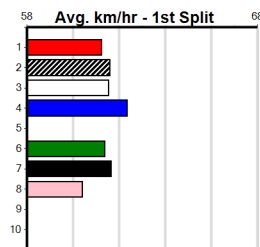

THE BECKLEY CENTRE GEELONG (275+

Distance: 460m, Race Type: Maiden, Total Prizemoney: $1,530
1st: $1,000, 2nd: $320, 3rd: $160, 4th: $50

Watchdog Tips: ☐ ☐ ☐ ☐ ☐ Bet:

Form	Box	Wgt	Dist	Track	Date	Time	BON	Margin	1st/2nd (Time)	PIR	Checked	Comment	WR	Split 1	S/P	Grade

1

SHERRY CHERRY [M]
BEBD Bitch Sep-22 Sire: BERNARDO Dam: LORENZA
Owner(s): Cherry Farm (SYN), A Xerri, S Xerri Trainer: Sarah Xerri (Merrimu)
Winning Distances: < 300m (0) 300 - 399m (0) 400 - 499m (0) 500 - 599m (0) 600 - 699m (0) > 700m (0)
Winning Weights:
6th (3) 29.1 460 GEL R1 05-Apr-24 26.95 25.51 12.00 SURE OLIVER (26.12) S/886 6.96 $77.60 M
5th (4) 28.9 400 GEL R2 16-Apr-24 23.60 22.64 14.00 SUDOKU CARMELLO (22.69) M/76 9.00 $85.80 M
2nd (6) 29.5 400 GEL R1 23-Apr-24 22.89 22.56 1.00L GROVER BALE (22.84) M/22 SW 8.68 $9.50 M
Last 3 wins NOT included above

Box History

Bx	1st	2nd	3rd	4th	5th	6th	7th	8th
1								
2								
3						1		
4					1			
5								
6		1						
7								
8								

Prize						$320.00		
Best						NBT		
Starts						3-0-1-0		
Trk/Dts						1-0-0-0		
APM						320		

2

ASTON TIGRIS [M]
BK Dog Feb-22 Sire: KC AND ALL Dam: ASTON MILEY
Owner(s): R Borda Trainer: Raymond Gatt (Bannockburn)
Winning Distances: < 300m (0) 300 - 399m (0) 400 - 499m (0) 500 - 599m (0) 600 - 699m (0) > 700m (0)
Winning Weights:
8th (5) 37.0 450 BAL R2 27-Feb-24 26.21 25.23 14.00 FLYING CURRENCY (25.30) S/667 6.80 $4.50 MH
4th (4) 36.8 450 SHP R3 04-Mar-24 26.09 24.89 9.50L ON THE BEER (25.46) S/655 7.06 $7.60 MH
4th (2) 36.7 460 GEL R3 15-Mar-24 26.49 25.73 7.50L BLUE JAZZ (25.98) M/222 6.68 $19.20 M
6th (5) 36.7 460 GEL R9 25-Mar-24 27.33 25.97 14.00 FINNIS BALE (26.38) Q/116 6.76 $5.20 M
2nd (1) 36.5 460 GEL R4 02-Apr-24 26.42 26.22 0.75L RUXTON FLAME (26.38) M/211 6.75 $13.70 M
3rd (8) 36.4 460 GEL R1 16-Apr-24 26.35 25.83 3.00L THUNDERBOLT ROSS M/322 6.75 $8.10 M
2nd (1) 36.3 460 GEL R3 23-Apr-24 26.18 25.73 0.50L FALLON BALE (26.14) M/111 6.74 $3.80 M
Last 3 wins NOT included above

Box History

Bx	1st	2nd	3rd	4th	5th	6th	7th	8th
1		2						
2				1				
3								
4				1				
5						1		1
6								
7								
8			1					

Prize						$950.00		
Best						NBT		
Starts						7-0-2-1		
Trk/Dts						5-0-2-1		
APM						920		

3

OAKLYN BALE (NSW)[M]
BK Bitch May-22 Sire: CHRISTO BALE Dam: HAE ALLEN
Owner(s): B Wheeler Trainer: Samantha Grenfell (Anakie)
Winning Distances: < 300m (0) 300 - 399m (0) 400 - 499m (0) 500 - 599m (0) 600 - 699m (0) > 700m (0)
Winning Distances: ENG BAL 2024-04-29
Winning Weights:
6th (6) 27.9 410 HOR R2 20-Feb-24 23.98 23.21 4.25L BRUTALITY (23.69) M/65 10.54 $14.90 M
3rd (7) 28.0 400 GEL R1 23-Feb-24 23.14 22.57 5.00L LATCH ON (22.79) S/64 8.83 $5.10 M
4th (7) 28.3 525 MEP R1 28-Feb-24 31.31 30.05 12.00 SCREECHING (30.52) M/6544 5.38 $20.50 M
5th (3) 28.0 515 SAP R4 03-Mar-24 30.72 29.28 12.00 DUCKWORTH (29.93) M/8655 5.47 $24.00 MH
6th (8) 28.0 460 GEL R2 09-Mar-24 26.97 25.89 10.00 BEAUTY IN ME (26.29) M/765 7.03 $5.50 M
2nd (1) 27.9 525 MEP R2 13-Mar-24 30.46 30.03 0.025 ZIPPING MOFFAT (30.46) M/3333 5.30 $59.60 MH
8th (1) 28.6 525 MEA R1 23-Mar-24 31.03 29.64 12.00 ZIPPING MOFFAT (30.26) M/8888 5.33 $12.20 MF
4th (7) 28.7 390 BAL R2 22-Apr-24 23.00 22.24 3.00L REMO ADALLI (22.79) S/75 8.85 $8.60 T3-M
Last 3 wins NOT included above

Box History

Bx	1st	2nd	3rd	4th	5th	6th	7th	8th
1		1						1
2								
3					1			
4								
5								
6						1		
7			1	2				
8							1	

Prize						$975.00		
Best						NBT		
Starts						8-0-1-1		
Trk/Dts						1-0-0-0		
APM						738