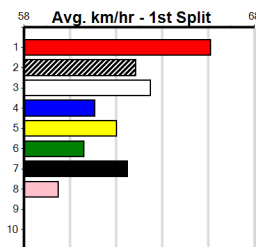

MERV JENNINGS SIGNS (275+ RANK)

Distance: 400m, Race Type: Maiden, Total Prizemoney: $1,530
1st: $1,000, 2nd: $320, 3rd: $160, 4th: $50

Watchdog Tips: [ ] [ ] [ ] [ ] [ ] Bet: [ ]

Table with columns: Form Box, Wgt, Dist, Track, Date, Time, BON, Margin, 1st/2nd (Time), PIR, Checked, Comment, WR, Split 1, S/P, Grade

TERRY'S JEANS [M]
F Dog Oct-21 Sire: BARCIA BALE Dam: ZIPPING JAMIE
Owner(s): S Randle
Trainer: Stephen Tabb (Lara)
Winning Distances: < 300m (0) 300 - 399m (0) 400 - 499m (0) 500 - 599m (0) 600 - 699m (0) > 700m (0)
Winning Weights:
8th (5) 31.2 390 WBL R4 28-Dec-23 23.59 22.00 18.00 NOLAN BALE (22.39) M/44 . . . 8.95 $23.70 MH
7th (2) 31.3 390 WBL R2 02-Jan-24 23.18 22.01 12.00 LEKTRA TONY (22.40) Q/22 . . . 8.70 $22.10 M
4th (8) 31.5 300 HVL R1 11-Jan-24 17.58 16.88 4.50L DEMONESS (17.28) M/4 . . . SW . 4.09 $14.80 M
4th (4) 31.9 390 WBL R2 08-Apr-24 23.27 22.23 3.75L ASTON HOMARE (23.02) Q/22 . . . . 8.85 $7.10 M
4th (5) 31.8 390 WBL R2 15-Apr-24 22.98 22.46 7.50L PIXIE TRIXIE (22.46) M/11 . . . . 8.75 $15.00 M
7th (2) 32.0 350 TRA R3 17-Apr-24 20.47 19.73 6.00L OMEGA ROSITA (20.06) M/56 . . . . 6.79 $45.90 M
Last 3 wins NOT included above
Box History
Bx 1st 2nd 3rd 4th 5th 6th 7th 8th
1 1 1 1 1 1 1 1
2 2 1 1 1 1 1 1
3 3 1 1 1 1 1 1
4 4 1 1 1 1 1 1
5 5 1 1 1 1 1 1
6 6 1 1 1 1 1 1
7 7 1 1 1 1 1 1
8 8 1 1 1 1 1 1
Prize Best $180.00 FSH
Starts 6-0-0-0
Trk/Dts 0-0-0-0
APM 148

SHARON'S LASS [M]
BD Bitch May-21 Sire: MY REDEEMER Dam: MIMSTAR
Owner(s): K Lloyd
Trainer: Marcus Lloyd (Anakie)
Winning Distances: < 300m (0) 300 - 399m (0) 400 - 499m (0) 500 - 599m (0) 600 - 699m (0) > 700m (0)
Winning Weights:
4th (5) 26.1 390 BAL R1 18-Oct-23 22.99 22.00 15.00 KEONI (22.01) M/45 . . . 8.83 $18.60 M
3rd (4) 26.2 400 GEL R1 24-Oct-23 23.49 22.58 1.00L LAID BACK (23.42) M/44 . . . 8.95 $4.70 M
8th (2) 26.1 390 BAL R2 13-Nov-23 24.10 22.31 17.00 ASTON KEIKO (22.97) S/88 . . . VO . 9.53 $3.30 T3-M
BM (-) 25.9 390 BAL 20-Nov-23 23.57 . 0.01L Trial Not Cleared S . 1of1 . . . . BMT
ST (-) 26.1 400 GEL 12-Mar-24 23.19 . 0.01L Trial Cleared M . 1of1 . . . . ST
4th (7) 26.1 400 GEL R1 18-Mar-24 23.58 22.63 5.50L CLOUDY WREN (23.20) Q/22 . . . . 8.61 $4.80 M
2nd (1) 25.9 400 GEL R2 25-Mar-24 23.15 22.68 3.75L ZIPPING KUTCHER (22.90) Q/22 . . . . 8.62 $19.40 M
6th (7) 25.9 400 GEL R3 16-Apr-24 23.48 22.64 8.00L BLACKPOOL RANGER M/44 . . . . 8.80 $19.90 M
Last 3 wins NOT included above
Box History
Bx 1st 2nd 3rd 4th 5th 6th 7th 8th
1 1 1 1 1 1 1 1
2 2 1 1 1 1 1 1
3 3 1 1 1 1 1 1
4 4 1 1 1 1 1 1
5 5 1 1 1 1 1 1
6 6 1 1 1 1 1 1
7 7 1 1 1 1 1 1
8 8 1 1 1 1 1 1
Prize Best $860.00 NBT
Starts 6-0-1-1
Trk/Dts 4-0-1-1
APM 514