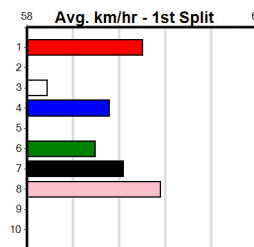

1

3:17PM

(VIC time)

Distance: 400m, Race Type: Maiden, Total Prizemoney: $1,530
1st: $1,000, 2nd: $320, 3rd: $160, 4th: $50

Watchdog Tips:

Bet:

Form Box	Wgt	Dist	Track	Date	Time	BON	Margin	1st/2nd (Time)	PIR	Checked	Comment	WR	Split 1	S/P	Grade

1

TINKER BRUCE [M]
WRF Dog Mar-21 Sire: FERNANDO BALE Dam: DYNA BOBBI
Owner(s): C Burns Trainer: Jennifer Burns (Balliang) ENG GEL 2024-04-26
Winning Distances: < 300m (0) 300 - 399m (0) 400 - 499m (0) 500 - 599m (0) 600 - 699m (0) > 700m (0)
Winning Weights:
3rd (5) 30.8 390 SHP R1 04-Mar-24 22.55 22.09 2.75L AYIA THE SLAYER (22.36) M/22 . . . . 8.56 $7.90 M
6th (5) 31.0 400 GEL R1 09-Mar-24 24.22 22.50 19.00 SUPER SEDAN (22.90) M/55 . . . . 8.97 $4.50 M
2nd (1) 30.7 400 GEL R2 12-Mar-24 22.99 22.57 1.75L ON SONG BOBBY (22.87) Q/12 . . . . 8.50 $4.50 M
4th (1) 31.1 390 BAL R1 18-Mar-24 23.14 21.90 13.00 ASTON WARRIOR (22.26) M/56 . . . . 8.77 $2.20 T3-M
2nd (7) 30.7 390 BAL R1 25-Mar-24 22.81 22.25 1.75L REIKO DUSTY (22.71) M/12 . . VO . 8.60 $4.30 T3-M
ST (-) 28.6 400 GEL 23-Apr-24 22.79 3.25L Trial Cleared Q/12 . . 2of4 . 8.52 . ST

Last 3 wins NOT included above

Box History

Bx	1st	2nd	3rd	4th	5th	6th	7th	8th
1		1						
2				1				
3								
4								
5			1			1		
6								
7		1						
8								

Prize Best	$950.00
Starts	NBT
Trk/Dts	5-0-2-1
APM	2-0-1-0
	760

2

DONATELLO ZEAL [M]
BK Dog Jun-22 Sire: SUPERIOR PANAMA Dam: ZEAL SENSATION
Owner(s): Real zeal (SYN), M Tabb, J Whittle, S Tabb, W Whittle, M Brown Trainer: Mathew Tabb (Lara)
Winning Distances: < 300m (0) 300 - 399m (0) 400 - 499m (0) 500 - 599m (0) 600 - 699m (0) > 700m (0)
Winning Weights:
6th (7) 30.8 390 BAL R4 24-Apr-24 23.32 22.02 12.00 FORBES SUPREME (22.52) S/76 . . . . 8.91 $19.00 MH

Last 3 wins NOT included above

Box History

Bx	1st	2nd	3rd	4th	5th	6th	7th	8th
1								
2								
3								
4								
5								
6								
7						1		
8								

Prize Best	$0.00
Starts	FSH
Trk/Dts	1-0-0-0
APM	0-0-0-0
	0

3

RETRO BALE (NSW)[M]
BD Dog May-22 Sire: CHRISTO BALE Dam: QUINA BALE
Owner(s): B Wheeler Trainer: Daniel Gibbons (Avalon)
Winning Distances: < 300m (0) 300 - 399m (0) 400 - 499m (0) 500 - 599m (0) 600 - 699m (0) > 700m (0)
Winning Weights:
4th (1) 36.2 390 BAL R1 17-Apr-24 23.05 22.22 6.50L DARTS NIGHT (22.62) M/44 . . . . 8.80 $2.60 M
5th (2) 36.1 390 BAL R4 24-Apr-24 23.10 22.02 8.50L FORBES SUPREME (22.52) M/54 . . . . 8.80 $3.00 MH

Last 3 wins NOT included above

Box History

Bx	1st	2nd	3rd	4th	5th	6th	7th	8th
1								
2								
3								
4								
5								
6								
7								
8								

Prize Best	$75.00
Starts	FSH
Trk/Dts	2-0-0-0
APM	0-0-0-0
	75