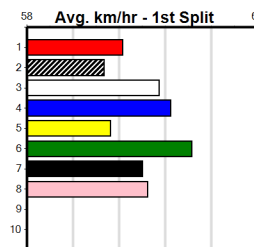

Geelong
10
6:25PM
(VIC time)

NP ELECTRICAL (275+ RANK)

Distance: 400m, Race Type: Mixed 6/7, Total Prizemoney: $1,530
1st: $1,000, 2nd: $320, 3rd: $160, 4th: $50

Watchdog Tips: ☐ ☐ ☐ ☐ ☐ Bet:

Form Box	Wgt	Dist	Track	Date	Time	BON	Margin	1st/2nd (Time)	PIR	Checked	Comment	WR	Split 1	S/P	Grade

1

AVERAGE JOE [7]

BK Dog Mar-22 Sire: WALK HARD Dam: MRS. SHARP
Owner(s): J Sharp
Trainer: Jason Sharp (Lara)
Winning Distances: < 300m (0) 300 - 399m (0) 400 - 499m (1) 500 - 599m (0) 600 - 699m (0) > 700m (0)
Winning Weights: 31.2(1)

Pos	Box	Wgt	Dist	Track	Date	Time	BON	Margin	1st/2nd (Time)	PIR	Checked	Comment	WR	Split 1	S/P	Grade
1st	(5)	31.2	400	WGL	R3	22-Feb-24	23.27	22.69	0.25L MARSHMALLOW (23.28)	M/22				8.53	$3.50	M
6th	(5)	31.6	425	BEN	R3	28-Feb-24	25.09	24.18	13.00 SOHO SIMON SAYS (24.23)	S/756				6.75	$22.70	T3-7
8th	(8)	31.5	450	WBL	R5	04-Mar-24	26.52	25.57	9.00L LEKTRA ABBI (25.91)	M/544				6.87	$17.50	7
4th	(6)	31.6	390	BAL	R10	18-Mar-24	22.66	21.90	1.75L RON'S MISTAKE (22.54)	S/34				8.66	$3.40	T3-7
4th	(3)	31.2	390	WBL	R9	26-Mar-24	22.77	22.28	5.50L PLUTOCRACY (22.42)	M/44				9.08	$9.30	7
2nd	(1)	31.4	400	WGL	R10	04-Apr-24	23.01	22.65	5.50L BLUE OPAL ROCKS (22.65)	M/53				8.58	$18.40	T3-7
4th	(1)	31.0	390	WBL	R3	11-Apr-24	22.70	22.09	6.00L LEON'S ENTITY (22.31)	M/44				9.12	$12.40	7
2nd	(3)	31.2	390	BAL	R10	22-Apr-24	22.49	22.24	3.75L JECHARIS BALE (22.24)	M/32				8.71	$8.20	T3-7

Last 3 wins NOT included above

Box	1st	2nd	3rd	4th	5th	6th	7th	8th
1								
2								
3		1		1				
4								
5	1					1		
6				1				
7								
8								1

Prize Best Starts Trk/Dts APM $1815.00 NBT 10-1-2-0 1-0-0-0 1395

2

TIME TO PROPHET [7]

BK Dog Mar-22 Sire: MY REDEEMER Dam: HEADSPACE
Owner(s): J Hopper
Trainer: Julie-anne Hopper (Werribee)
Winning Distances: < 300m (0) 300 - 399m (0) 400 - 499m (1) 500 - 599m (0) 600 - 699m (0) > 700m (0)
Winning Weights: 31.5(1)

Pos	Box	Wgt	Dist	Track	Date	Time	BON	Margin	1st/2nd (Time)	PIR	Checked	Comment	WR	Split 1	S/P	Grade
ET	(-)	32.2	400	GEL		12-Mar-24	22.93		0.01L Trial Cleared	M						ET
5th	(1)	31.8	425	BEN	R3	24-Mar-24	24.89	23.42	15.00 CHEAP RED WINE (23.87)	S/665				6.78	$14.90	MH
3rd	(6)	31.8	400	GEL	R1	02-Apr-24	23.26	22.50	8.00L BERN'S BANJO (22.72)	M/44				8.94	$7.70	M
2nd	(6)	31.8	425	BEN	R2	14-Apr-24	24.39	24.03	2.00L ZIPPING LIZZO (24.25)	S/642				6.90	$2.90	T3-M
1st	(7)	31.5	425	BEN	R1	19-Apr-24	24.18	23.70	5.00L BEND YOUR EAR (24.52)	M/111				6.71	$5.50	M

Last 3 wins NOT included above

Box	1st	2nd	3rd	4th	5th	6th	7th	8th
1								
2								
3								
4								
5								
6		1	1					
7	1							
8								

Prize Best Starts Trk/Dts APM $2160.00 NBT 4-1-1-1 1-0-0-1 2160