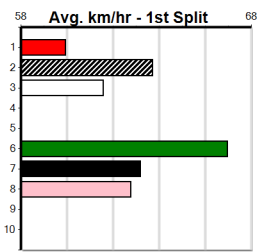

SPORTSBET BET WITH MATES (275+ RANK)

Distance: 400m, Race Type: Maiden, Total Prizemoney: $1,530
1st: $1,000, 2nd: $320, 3rd: $160, 4th: $50

Watchdog Tips: Bet:

1

Form Box	Wgt	Dist	Track	Date	Time	BON	Margin	1st/2nd (Time)	PIR	Checked	Comment	W/R	Split 1	S/P	Grade

VANTI BALE (NSW)[M]
BK Bitch Jul-22 Sire: JARVIS BALE Dam: ETHLA ALLEN
Owner(s): B Wheeler Trainer: Daniel Gibbons (Avalon) ENG BAL 2024-04-29
Winning Distances: < 300m (0) 300 - 399m (0) 400 - 499m (0) 500 - 599m (0) 600 - 699m (0) > 700m (0)
Winning Weights:
7th (1) 25.5 390 WBL R3 18-Apr-24 23.62 22.32 12.00 ASTON TESSA (22.81) M/77 9.86 $5.80 MH
6th (1) 25.2 390 BAL R3 24-Apr-24 22.94 22.02 6.00L KATHLEN'S ENTITY (22.52) M/56 8.71 $32.00 MH

Box History

Bx	1st	2nd	3rd	4th	5th	6th	7th	8th	
1						1	1		
2									
3									
4									
5									
6									
7									
8									
Prize Best								$0.00	FSH
Starts								2-0-0-0	
Trk/Dts								0-0-0-0	
APM								0	

Last 3 wins NOT included above

2

Form Box	Wgt	Dist	Track	Date	Time	BON	Margin	1st/2nd (Time)	PIR	Checked	Comment	W/R	Split 1	S/P	Grade

ACTION ROYALE [M]
WBK Dog Apr-22 Sire: KEYBOW Dam: ALVIRA
Owner(s): J Farrugia Trainer: Keith Lloyd (Anakie)
Winning Distances: < 300m (0) 300 - 399m (0) 400 - 499m (0) 500 - 599m (0) 600 - 699m (0) > 700m (0)
Winning Weights:
5th (6) 32.1 390 WBL R1 12-Feb-24 23.73 22.41 11.00 AINTREE RAMBLER (23.00) M/75 9.28 $14.30 M
2nd (8) 32.4 390 WBL R2 19-Feb-24 23.00 22.26 2.00L PEPPERONI (22.87) M/33 8.89 $11.70 M
2nd (6) 32.5 390 WBL R2 26-Feb-24 22.73 21.94 1.5L BRONELLY JUNIOR (22.65) M/11 8.67 $16.30 M
4th (7) 32.4 390 WBL R2 02-Mar-24 23.17 22.06 7.50L MAKE US DREAM (22.68) M/33 9.13 $2.70 M
7th (1) 32.1 400 GEL R1 12-Mar-24 23.54 22.57 11.00 BLACKPOOL WINNIE (22.77) M/56 8.83 $5.70 M
3rd (2) 31.7 400 GEL R2 19-Mar-24 23.52 22.37 6.00L ASTILL BALE (23.10) M/23 8.81 $5.00 M
3rd (5) 31.9 400 GEL R3 25-Mar-24 23.25 22.68 4.25L JORD'S THE GIFT (22.96) M/22 8.68 $15.50 M
7th (2) 31.7 400 GEL R2 02-Apr-24 23.52 22.50 6.50L WISE MOVE (23.09) M/56 8.87 $34.00 M

Box History

Bx	1st	2nd	3rd	4th	5th	6th	7th	8th	
1								1	
2		1				1	1		
3						2			
4									
5			1						
6	1			1	1	1			
7				1					
8	1								
Prize Best								$1160.00	NBT
Starts								13-0-2-2	
Trk/Dts								8-0-0-2	
APM								854	

Last 3 wins NOT included above