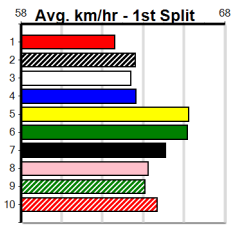

LOCKS CONSTRUCTIONS

Distance: 410m, Race Type: Mixed 6/7, Total Prizemoney: $2,925
1st: $1,950, 2nd: $600, 3rd: $300, 4th: $75

4

3:57PM

(VIC time)

Watchdog Tips: **0 0 0 0**

Bet: