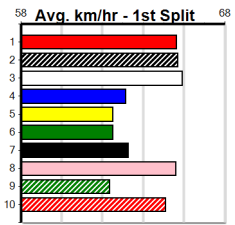

Horsham

SPORTSBET FINAL

Distance: 485m, Race Type: Mixed 6/7 Final, Total Prizemoney: $3,875
1st: $2,600, 2nd: $800, 3rd: $400, 4th: $75

5

4:17PM
(VIC time)

Watchdog Tips: **0 0 0 0** Bet: **0**