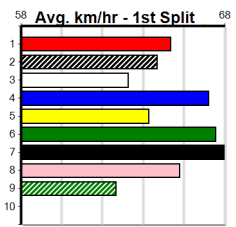

HORSHAM DOORS & GLASS

Distance: 410m, Race Type: Grade 5, Total Prizemoney: $2,925
1st: $1,950, 2nd: $600, 3rd: $300, 4th: $75

10

6:02PM

(VIC time)

Watchdog Tips: **0 0 0 0** Bet: **-**