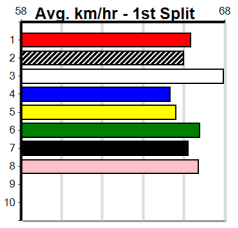

ENG GEL 2024-04-26

Horsham

ON-SITE ENGINEERING

Distance: 410m, Race Type: Free For All, Total Prizemoney: \$3,360
1st: \$2,250, 2nd: \$690, 3rd: \$345, 4th: \$75

6
4:32PM
(VIC time)

Watchdog Tips: 0 0 0 0 Bet: