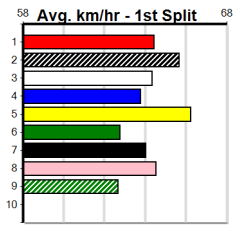

Horsham

CRYMELON KENNELS

Distance: 410m, Race Type: Grade 5, Total Prizemoney: $2,925
1st: $1,950, 2nd: $600, 3rd: $300, 4th: $75

11

6:18PM

(VIC time)

Watchdog Tips: 0 0 0 0 Bet:

Table containing 10 race entries (MR. FLASH, RIPPER RILEY, ELITE BLAZER, NAPIER BALE, KRAKEN ACE, BUILDIN' ROLLS, GRAY ELLIOT, ORSON FURY, CRYMELON IVY, NO RESERVE) with detailed race data, winning boxes, and trainer information.