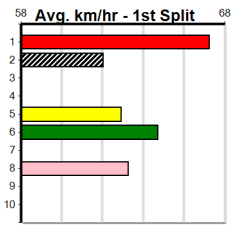

10 * NO RESERVE *****
 Trainer:
 Owner(s):

1	2	3	4	5	6	7	8
Prize							
Best							
Starts							
Trk/Dst							
APM							

Horsham

SHIMA SHINE AT STUD

Distance: 410m, Race Type: Maiden, Total Prizemoney: \$2,535
1st: \$1,680, 2nd: \$520, 3rd: \$260, 4th: \$75