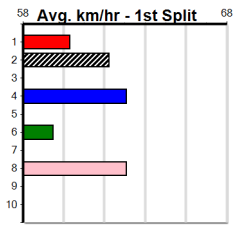

Horsham

NATIONAL GREYHOUND ADOPTION MON

Distance: 410m, Race Type: Maiden, Total Prizemoney: $2,535
1st: $1,680, 2nd: $520, 3rd: $260, 4th: $75

1
3:01PM
(VIC time)

Watchdog Tips: **0** **0** **0** **0** **Bet:** .

Form Box Weight Dist Track Date Time BON Margin 1st/2nd (Time) PIR Checked Comment W/R Split 1 S/P Grade

1 NANA'S REBEL [M]
WBK B Mar-22 PURE TITANIUM CRUISING FOUR
Trainer: Judith Condo (Pyramid Hill)
5th (5) 29.0 425 BEN R2 13-Mar-24 25.05 24.00 7.00CLOISSONNE (24.59) S/556 . . . 6.82 $40.20 T3-M
4th (4) 28.7 425 BEN R1 20-Mar-24 25.06 24.11 11.00LBREE CABANG (24.32) S/443 . . . 6.92 $11.50 M
6th (8) 28.8 425 BEN R2 28-Mar-24 25.09 24.02 13.00LIN SECRET (24.19) S/777 . . . 6.90 $41.60 T3-M
7th (8) 28.0 410 HOR R1 23-Apr-24 24.46 23.26 16.00LTASTE OF HELL (23.39) S/87 . . . 10.90 $72.50 M
Owner(s): J Condo

Winning Boxes

1	2	3	4	5	6	7	8
Prize							
Best							
Starts							
Trk/Dst							
APM							

2 ESKIMO RUBY [M]
F B Jan-21 SENNACHIE SERENE ROSE
Trainer: Robert Wombwell (Coleraire)
5th (8) 31.8 390 WBL R1 21-Sep-23 22.99 21.87 8.50LMAJA MANATEE (22.42) M/55 . . W 9.00 $39.30 M
4th (7) 31.6 390 WBL R1 02-Oct-23 22.94 21.96 6.50LELSA EEL (22.49) M/44 . V28 . 8.96 $5.10 M
6th (8) 31.4 305 MTG R3 18-Feb-24 18.50 17.94 8.00ROUGH GIRL SLIM (17.94) M
6th (1) 31.0 410 HOR R2 23-Apr-24 24.20 23.26 8.50LZAPPER BALE (23.62) M/44 . . . 10.87 $44.50 M
Owner(s): R Wombwell

Winning Boxes

1	2	3	4	5	6	7	8
Prize							
Best							
Starts							
Trk/Dst							
APM							

3 AMERICAN BOY [M]
BK D Apr-22 FERNANDO BALE MY AMERICAN GIRL
Trainer: Aroha Hemingway (Rochester)
Owner(s): D Petersen

Winning Boxes

1	2	3	4	5	6	7	8
Prize							
Best							
Starts							
Trk/Dst							
APM							

4 HEART TO HEART [M]
BK B Jun-22 ASTON RUPEE MERRY LASS
Trainer: Tracey Salter (Crowlands)
6th (2) 28.0 410 HOR R2 16-Apr-24 24.48 23.10 14.00LXOEL BALE (23.56) M/66 . . . 10.94 $6.40 M
8th (7) 27.5 410 HOR R1 23-Apr-24 24.71 23.26 19.00LTASTE OF HELL (23.39) M/68 . . . 10.79 $63.30 M
Owner(s): Merry Men (SYN), S Watson, I Arshad

Winning Boxes

1	2	3	4	5	6	7	8
Prize							
Best							
Starts							
Trk/Dst							
APM							

5 *** VACANT BOX ***
Trainer:
Owner(s):

Winning Boxes

1	2	3	4	5	6	7	8
Prize							
Best							
Starts							
Trk/Dst							
APM							

6 WISDOM BALE (NSW)[M]
BK B Jul-22 JARVIS BALE ETHLA ALLEN
Trainer: Daniel Gibbons (Avalon)
5th (2) 26.1 390 WBL R1 18-Apr-24 23.27 22.32 13.00LOFFENSIVE LADY (22.40) S/55 . . . 9.37 $5.80 MH
5th (7) 25.5 390 BAL R1 24-Apr-24 23.24 22.02 12.00LFROG MARCH (22.44) M/63 . . . 8.74 $13.20 MH
Owner(s): B Wheeler

Winning Boxes

1	2	3	4	5	6	7	8
Prize							
Best							
Starts							
Trk/Dst							
APM							

7 PATRIOT BRADLEY [M]
RBD D Apr-22 FERNANDO BALE PATRIOT TUBMAN
Trainer: Garry George (Beulah)
Owner(s): B Keel

Winning Boxes

1	2	3	4	5	6	7	8
Prize							
Best							
Starts							
Trk/Dst							
APM							

8 SAM'S GIRL [M]
WF B Nov-21 FERNANDO BALE SIXTEEN PEGS
Trainer: Peter Fulton (Ecklin South)
F (2) 27.0 390 WBL R1 26-Mar-24 0.00 22.28 .SLACK (22.28) M/47 . V7 . 9.01 $17.00 M
2nd (5) 26.8 410 HOR R2 05-Apr-24 23.96 23.32 4.25LRESIGN THE PLOW (23.67) M/22 . . . 10.63 $24.20 M
5th (6) 26.8 390 BAL R1 14-Apr-24 23.66 22.49 7.00LHERE HUGO (23.19) Q/65 . . . 8.86 $31.60 M
4th (5) 26.3 410 HOR R2 23-Apr-24 24.05 23.26 6.50LZAPPER BALE (23.62) M/55 . . . 11.01 $34.40 M
Owner(s): S Negrello

Winning Boxes

1	2	3	4	5	6	7	8
Prize							
Best							
Starts							
Trk/Dst							
APM							

9 *** NO RESERVE ***
Trainer:
Owner(s):

Winning Boxes

1	2	3	4	5	6	7	8
Prize							
Best							
Starts							
Trk/Dst							
APM