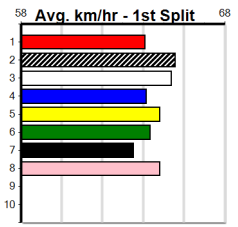

WEBBICON MARINE

Distance: 485m, Race Type: Mixed 4/5, Total Prizemoney: \$3,875
1st: \$2,600, 2nd: \$800, 3rd: \$400, 4th: \$75

Watchdog Tips: 0 0 0 0 Bet: .

Main table with 10 race entries. Each entry includes race number, horse name, trainer, jockey, and race details. Includes 'Winnning Boxes' side tables for each race.