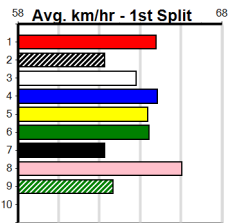

SPORTSBET SET A DEPOSIT LIMIT

12
6:38PM

Distance: 410m, Race Type: Grade 5, Total Prizemoney: $2,925
1st: $1,950, 2nd: $600, 3rd: $300, 4th: $75

Watchdog Tips: 0 0 0 0 Bet: