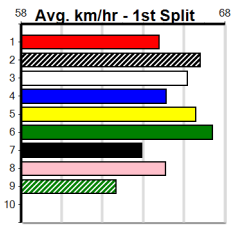

Horsham

WARRACK BUTCHERY

Distance: 410m, Race Type: Mixed 4/5, Total Prizemoney: $3,360
1st: $2,250, 2nd: $690, 3rd: $345, 4th: $75

7

4:51PM

(VIC time)

Watchdog Tips: **0 0 0 0** Bet: **.**