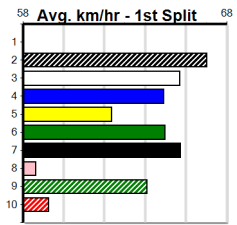

Horsham

WATTS PRICE ACCOUNTANTS

Distance: 410m, Race Type: Grade 7, Total Prizemoney: \$2,925
1st: \$1,950, 2nd: \$600, 3rd: \$300, 4th: \$75

3

3:42PM

(VIC time)

Watchdog Tips:

0 0 0 0