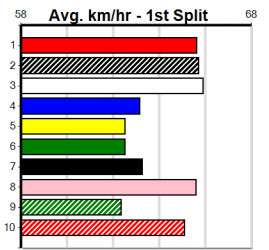

SPORTSBET FINAL

Distance: 485m, Race Type: Mixed 6/7 Final, Total Prizemoney: $3,875
1st: $2,600, 2nd: $800, 3rd: $400, 4th: $75

Watchdog Tips:

Bet:

Table with columns: Form Box, Wgt, Dist, Track, Date, Time, BON, Margin, 1st/2nd (Time), PIR, Checked, Comment, W/R, Split 1, S/P, Grade

WEBLEC WHISPER [7]
BD Bitch Jan-22 Sire: KINLOCH BRAE Dam: WEBLEC BELLE
Owner(s): WEBLANG (SYN), A Langton, J Weber, N Loechel
Trainer: Heather Baxter (Murtoa)
Box History table and Prize Best Starts Trk/Dts APM

MISS MARY JO [7]
BE Bitch Mar-22 Sire: TOMMY SHELBY Dam: IVY WREN
Owner(s): BIG DREAMS (SYN), G Kenna, C Kelly, G Kenna, L Kelly
Trainer: Colin Kelly (Warrnambool)
Box History table and Prize Best Starts Trk/Dts APM

PASSING [6]
BK Bitch May-22 Sire: ASTON DEE BEE Dam: APPOINTED
Owner(s): A Tullio
Trainer: Garry George (Beulah)
Box History table and Prize Best Starts Trk/Dts APM

JAYA BALE (NSW)[7]
RF Bitch May-22 Sire: CHRISTO BALE Dam: HAE ALLEN
Owner(s): B Wheeler
Trainer: Daniel Gibbons (Avalon)
Box History table and Prize Best Starts Trk/Dts APM

ON SONG ICE [6]
BK Dog Jul-22 Sire: BEAST UNLEASHED Dam: JOE'S DOLLY
Owner(s): Fluffy Side Up (SYN), A Onley, P Onley
Trainer: Benjamin Magri (Avalon)
Box History table and Prize Best Starts Trk/Dts APM

1

2

3

4

5