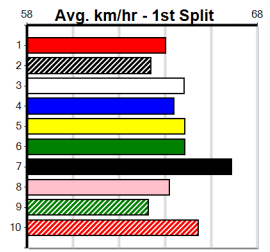

WEBBICON MARINE

Distance: 485m, Race Type: Mixed 4/5, Total Prizemoney: $3,875
1st: $2,600, 2nd: $800, 3rd: $400, 4th: $75

Watchdog Tips:

Bet:

Table with columns: Form Box, Wgt, Dist, Track, Date, Time, BON, Margin, 1st/2nd (Time), PIR, Checked, Comment, W/R, Split 1, S/P, Grade

MISS VERDANSKY (WA)[5]
BK Bitch Sep-21 Sire: TOMMY SHELBY Dam: MISS VONSHAE
Owner(s): A Gurry
Trainer: Andrea Gurry (Nhill)
Winning Distances: < 300m (0) 300 - 399m (3) 400 - 499m (1) 500 - 599m (0) 600 - 699m (0) > 700m (0)
Winning Weights: 28.4(1) 28.6(1) 28.7(1) 28.9(1)
Box History table and Prize Best Starts table included.

MORAINO MARCO [5]
WBK Dog Nov-20 Sire: MY REDEEMER Dam: RADIO SILENT
Owner(s): MORAINO (SYN), G Judd, S Judd
Trainer: Peter Fulton (Ecklin South)
Winning Distances: < 300m (0) 300 - 399m (1) 400 - 499m (2) 500 - 599m (3) 600 - 699m (0) > 700m (0)
Winning Weights: 31.6(1) 31.8(1) 32.0(1) 32.5(2) 32.6(1)
Box History table and Prize Best Starts table included.

EDI BALE (NSW)[5]
BK Bitch Dec-20 Sire: DYNA LACHLAN Dam: URSULA BALE
Owner(s): B Wheeler
Trainer: Deborah Coleman (Lara)
Winning Distances: < 300m (0) 300 - 399m (0) 400 - 499m (5) 500 - 599m (3) 600 - 699m (0) > 700m (0)
Winning Weights: 28.9(1) 29.6(1) 29.8(2) 30.0(1) 30.2(1) 30.3(1) 30.4(1)
Box History table and Prize Best Starts table included.

REIKO SLATER [5]
BK Dog Mar-22 Sire: ORSON ALLEN Dam: STAR REIKO
Owner(s): Reiko (SYN), A Fry, J Fry
Trainer: Daryl Brennan (Napoleons)
Winning Distances: < 300m (0) 300 - 399m (0) 400 - 499m (5) 500 - 599m (0) 600 - 699m (0) > 700m (0)
Winning Weights: 32.1(1) 32.2(2) 32.3(1) 32.4(1)
Box History table and Prize Best Starts table included.

HONEY ROCKS [5]
F Bitch Feb-21 Sire: FERNANDO BALE Dam: RHONDA ROCKS
Owner(s): R Murch
Trainer: Tracie Price (Compton)
Winning Distances: < 300m (0) 300 - 399m (3) 400 - 499m (7) 500 - 599m (5) 600 - 699m (0) > 700m (0)
Winning Weights: 26.8(1) 27.3(1) 27.4(1) 27.5(2) 27.8(1) 27.9(3) 28.0(2) 28.1(2) 28.2(1) 28.3(1)
Box History table and Prize Best Starts table included.

1

2

3

4

5