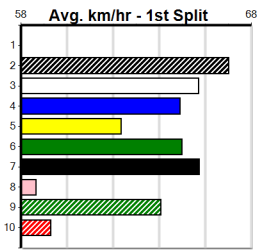

WATTS PRICE ACCOUNTANTS

Distance: 410m, Race Type: Grade 7, Total Prizemoney: $2,925
1st: $1,950, 2nd: $600, 3rd: $300, 4th: $75

Watchdog Tips: ☐ ☐ ☐ ☐ ☐ **Bet:** ☐

Form	Box	Wgt	Dist	Track	Date	Time	BON	Margin	1st/2nd (Time)	PIR	Checked	Comment	WR	Split 1	S/P	Grade

1

ASTON CONNOR [7]
RBD Dog Apr-22 Sire: TOMMY SHELBY Dam: ASTON FRAICHE
Owner(s): R Borda Trainer: Tracie Price (Compton)
Winning Distances: < 300m (0) 300 - 399m (0) 400 - 499m (1) 500 - 599m (0) 600 - 699m (0) > 700m (0)
Winning Weights: 29.7(1)

2nd (2)	30.1	305	MTG	R3	10-Mar-24	18.00	17.48	7.50L HUNTSMAN (17.48)							$14.00	M
4th (7)	30.1	400	MTG	R2	17-Mar-24	23.71	22.82	10.00 LEKTRA LYANNA (23.02)			11.20				$6.00	M
4th (4)	29.9	400	MTG	R3	24-Mar-24	24.05	22.94	6.00L MISS SPEED BOGAN (23.62)							$2.80	M
1st (8)	29.7	400	MTG	R4	11-Apr-24	23.37	23.13	4.00L MOON STROLLER (23.65)							$2.40	M
3rd (2)	29.7	400	MTG	R9	21-Apr-24	23.62	22.90	5.50L GALACTIC SPARTAN (23.25)							$5.00	6
2nd (4)	29.4	400	MTG	R11	25-Apr-24	23.68	23.19	6.00L LAMIA LOUISE (23.28)							$4.60	RW

Last 3 wins NOT included above

Bx	1st	2nd	3rd	4th	5th	6th	7th	8th
1								
2		1	1					
3								
4		1		1				
5								
6								
7				1				
8	1							

Prize Best						$1140.00		
Starts						6-1-2-1		
Trk/Dts						0-0-0-0		
APM						1084		

2

TALKIN' BLUEY [7]
BK Dog Dec-21 Sire: RAW ABILITY Dam: KRAKEN BAM BAM
Owner(s): W Hartigan Trainer: Caitlin Hartigan (Haven)
Winning Distances: < 300m (0) 300 - 399m (0) 400 - 499m (1) 500 - 599m (0) 600 - 699m (0) > 700m (0)
Winning Weights: 32.5(1)

1st (4)	32.5	410	HOR	R1	27-Feb-24	23.54	23.07	3.25L BETSY ROSE (23.75)	Q/11						10.39	$14.10	M
4th (3)	32.5	410	HOR	R4	05-Mar-24	23.72	22.89	5.00L READINESS (23.38)	Q/22						10.51	$9.60	X67
7th (5)	32.7	410	HOR	R2	19-Mar-24	23.95	23.01	7.50L SHINY PISTOL (23.43)	M/56						10.61	$5.20	7
3rd (2)	32.6	410	HOR	R11	29-Mar-24	23.31	23.23	1.25L SWEET CAVIAR (23.23)	Q/11						10.24	$4.80	X67
8th (7)	32.8	410	HOR	R4	05-Apr-24	24.48	23.32	13.00 ASTON BUTTERS (23.63)	S/77						10.82	$5.20	X67

Last 3 wins NOT included above

Bx	1st	2nd	3rd	4th	5th	6th	7th	8th
1								
2			1					
3				1				
4	1							
5							1	
6								
7								1
8								

Prize Best						$1915.00		
Starts						23.54(4)-27/2/24		
Trk/Dts						5-1-0-1		
APM						5-1-0-1		1564