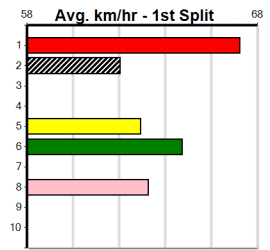

Horsham

2

3:22PM

(VIC time)

SHIMA SHINE AT STUD

Distance: 410m, Race Type: Maiden, Total Prizemoney: $2,535
1st: $1,680, 2nd: $520, 3rd: $260, 4th: $75

Watchdog Tips:

Bet:

Form	Box	Wgt	Dist	Track	Date	Time	BON	Margin	1st/2nd (Time)	PIR	Checked	Comment	WR	Split	1	S/P	Grade

NATURAL GLAMOUR [M]
BK Bitch Jul-21 Sire: KINLOCH BRAE Dam: NATURAL RHYTHM
Owner(s): T Salter Trainer: Greg Turnbull (Crowlands)
Winning Distances: < 300m (0) 300 - 399m (0) 400 - 499m (0) 500 - 599m (0) 600 - 699m (0) > 700m (0)
Winning Weights:
6th (6) 29.0 410 HOR R1 24-Oct-23 24.92 23.15 16.00 KRAKEN PADDY (23.84) M/45 . . . 10.71 $55.20 M
3rd (1) 28.7 410 HOR R3 05-Nov-23 23.76 23.03 2.00L PRETTY PANAMA (23.63) Q/11 . . . 10.39 $39.00 M
4th (2) 28.8 410 HOR R1 14-Nov-23 23.70 22.83 6.50L SEAGULL ROCK (23.25) Q/12 . . . 10.33 $23.10 M
4th (7) 27.9 410 HOR R3 27-Jan-24 24.14 23.40 5.50L LUCY JANE (23.76) Q/12 . . . R 10.45 $3.50 M
6th (3) 27.5 410 HOR R3 09-Feb-24 23.95 23.22 11.00 SUPER SERENE (23.22) Q/22 . . . 10.42 $33.70 M
2nd (2) 27.9 410 HOR R1 05-Apr-24 23.84 23.32 1.5L PATRIOT JAMES (23.74) Q/11 . . . 10.33 $7.30 M
3rd (6) 28.3 410 HOR R1 12-Apr-24 24.22 23.58 3.5L SLINGER (23.98) Q/11 . . . 10.44 $7.90 M
8th (4) 28.1 410 HOR R1 19-Apr-24 24.37 23.40 8.50L RUXTON SPICE (23.78) M/44 . . . 10.60 $27.00 M
Last 3 wins NOT included above

Box History

Bx	1st	2nd	3rd	4th	5th	6th	7th	8th
1			1					
2	1					1		
3				1				
4								1
5								1
6			1			1		
7				1				
8					1			

Prize Best $1120.00
Starts NBT
Trk/Dts 11-0-1-2
APM 11-0-1-2 866

JILLIBY MISH [M]
BD Bitch Jan-22 Sire: FERNANDO BALE Dam: VICKI'S QUEEN
Owner(s): S Eaton Trainer: Darrell Leathan (Maryborough)
Winning Distances: < 300m (0) 300 - 399m (0) 400 - 499m (0) 500 - 599m (0) 600 - 699m (0) > 700m (0)
Winning Weights:
5th (2) 26.5 390 BAL R1 03-Apr-24 23.20 21.97 11.00 PARIS BALE (22.46) M/65 . . . W 8.87 $24.90 M
5th (3) 25.7 390 BAL R1 10-Apr-24 23.07 21.89 14.00 TALCOTT BALE (22.13) Q/46 . . . 8.64 $115.20 M
4th (4) 25.7 425 BEN R2 17-Apr-24 25.16 24.30 4.00L MCIVOR MORGAN (24.89) Q/244 . . . 6.73 $13.80 M
6th (1) 25.4 500 BEN R2 24-Apr-24 29.58 28.24 14.00 INTERSTATE GIRL (28.61) Q/225 . . . 6.69 $9.50 T3-M
Last 3 wins NOT included above

Box History

Bx	1st	2nd	3rd	4th	5th	6th	7th	8th
1						1		
2					1			
3					1			
4				1				
5								
6								
7								
8								

Prize Best $50.00
Starts FSH
Trk/Dts 4-0-0-0
APM 0-0-0-0 50

MOONLIGHT GRAND [M]
BK Bitch Aug-22 Sire: FLYING RICCIARDO Dam: MOSSY GIRL
Owner(s): R Gore Trainer: Garry George (Beulah)
Winning Distances: < 300m (0) 300 - 399m (0) 400 - 499m (0) 500 - 599m (0) 600 - 699m (0) > 700m (0)
Winning Weights:
Last 3 wins NOT included above

Box History

Bx	1st	2nd	3rd	4th	5th	6th	7th	8th
1								
2								
3								
4								
5								
6								
7								
8								

Prize Best $0
Starts FSH
Trk/Dts 0-0-0-0
APM 0-0-0-0 0

GENESIS BALE (NSW)[M]
WBD Dog Mar-22 Sire: JS FLAMIN ACE Dam: FAITHY BALE
Owner(s): B Wheeler Trainer: Correy Grenfell (Anakie)
Winning Distances: < 300m (0) 300 - 399m (0) 400 - 499m (0) 500 - 599m (0) 600 - 699m (0) > 700m (0)
Winning Weights:
Last 3 wins NOT included above

Box History

Bx	1st	2nd	3rd	4th	5th	6th	7th	8th
1								
2								
3								
4								
5								
6								
7								
8								

Prize Best $0
Starts FSH
Trk/Dts 0-0-0-0
APM 0-0-0-0 0