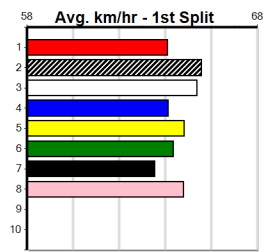

CHS GROUP

Distance: 410m, Race Type: Grade 6, Total Prizemoney: $2,925
1st: $1,950, 2nd: $600, 3rd: $300, 4th: $75

Watchdog Tips:

Bet:

Table with columns: Form Box, Wgt, Dist, Track, Date, Time, BON, Margin, 1st/2nd (Time), PIR, Checked, Comment, W/R, Split 1, S/P, Grade

1 MORE BOOST RICO [6]
BK Dog Jan-22 Sire: HARD STYLE RICO Dam: CHILL EASY
Owner(s): D Petersen
Trainer: Darren Petersen (Rochester)
Winning Distances: < 300m (0) 300 - 399m (1) 400 - 499m (1) 500 - 599m (0) 600 - 699m (0) > 700m (0)
Winning Weights: 34.9(1) 35.0(1)
Box History table and Prize Best Starts Trk/Dts APM

2 IDYLIC TOBY [6]
BK Dog Mar-22 Sire: SUPERIOR PANAMA Dam: IMMINENT
Owner(s): A Gurry
Trainer: Andrea Gurry (Nhill)
Winning Distances: < 300m (0) 300 - 399m (0) 400 - 499m (2) 500 - 599m (0) 600 - 699m (0) > 700m (0)
Winning Weights: 31.2(2)
Box History table and Prize Best Starts Trk/Dts APM

3 DEADLY DAVE [6]
F Dog Sep-21 Sire: BERNARDO Dam: CLOSE ENOUGH
Owner(s): R Taylor
Trainer: Robert Taylor (Warracknabeal)
Winning Distances: < 300m (0) 300 - 399m (0) 400 - 499m (2) 500 - 599m (0) 600 - 699m (0) > 700m (0)
Winning Weights: 33.5(1) 34.7(1)
Box History table and Prize Best Starts Trk/Dts APM

4 ROONEY BALE (NSW)[6]
BK Dog Sep-21 Sire: JARVIS BALE Dam: DAITHY ALLEN
Owner(s): P Hammerstein
Trainer: Paul Hammerstein (Ararat)
ENG BEN 2024-04-26
Winning Distances: < 300m (0) 300 - 399m (0) 400 - 499m (1) 500 - 599m (1) 600 - 699m (0) > 700m (0)
Winning Weights: 34.6(1) 34.7(1)
Box History table and Prize Best Starts Trk/Dts APM

5 GYPSY ORDAIN [6]
BK Dog May-21 Sire: AUSSIE INFRARED Dam: DYNA GYPSY
Owner(s): HPJK (SYN), M Papst, J Eagles
Trainer: William Hartigan (Horsham)
Winning Distances: < 300m (0) 300 - 399m (1) 400 - 499m (1) 500 - 599m (0) 600 - 699m (0) > 700m (0)
Winning Weights: 32.5(1) 33.5(1)
Box History table and Prize Best Starts Trk/Dts APM