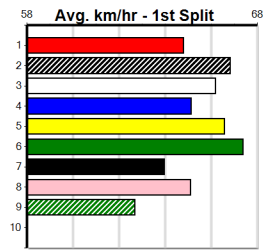

WARRACK BUTCHERY

Distance: 410m, Race Type: Mixed 4/5, Total Prizemoney: $3,360
1st: $2,250, 2nd: $690, 3rd: $345, 4th: $75

Watchdog Tips:

Bet:

Form Box	Wgt	Dist	Track	Date	Time	BON	Margin	1st/2nd (Time)	PIR	Checked	Comment	WR	Split 1	S/P	Grade

1

BISMUTH [4]
BK Dog Sep-21 Sire: SUPERIOR PANAMA Dam: SHEZ IMPERIOUS Trainer: Anita Gibbons (Lara)
Owner(s): G Black
Winning Distances: < 300m (0) 300 - 399m (2) 400 - 499m (2) 500 - 599m (0) 600 - 699m (0) > 700m (0)
Winning Weights: 30.3(1) 30.7(1) 30.9(1) 31.0(1)

2nd (1)	32.1	525	MEA	R12	23-Dec-23	30.74	29.71	7.50L QUEEN GOLDSTEIN (30.24)	M/3122	.	.	.	5.21	$3.70	5
4th (1)	32.2	515	SAP	R6	31-Dec-23	30.14	29.54	8.00L DEWANA FERNANDO (29.61)	M/3233	.	.	.	5.20	$11.90	X45
7th (8)	32.0	485	HOR	R8	09-Jan-24	27.88	27.10	7.00L UNIQUE DESTINY (27.39)	M/877	.	.	.	6.77	$71.40	X45
6th (7)	32.0	400	WGL	R7	16-Jan-24	22.97	22.27	8.00L ART THE CLOWN (22.44)	M/76	.	.	.	8.59	$52.60	5
8th (5)	31.3	390	WBL	R11	22-Feb-24	23.02	22.11	12.00 NIKITA BALE (22.22)	M/88	.	.	.	9.56	$31.70	5
8th (4)	31.5	400	WGL	R10	19-Mar-24	23.47	22.39	10.00 LITTLE EDWARD (22.77)	S/88	.	.	.	8.74	$18.80	5
6th (8)	31.2	395	TRA	R10	08-Apr-24	22.80	22.05	6.00L ASTUTE QUEEN (22.41)	M/535	.	.	.	3.83	$7.00	T3-5
4th (8)	31.3	395	TRA	R6	22-Apr-24	22.69	22.29	5.50L WHO TOLD MEL (22.32)	M/534	.	.	.	3.87	$14.10	T3-5

Last 3 wins NOT included above

1st (6)	30.9	390	WBL	R9	05-Oct-23	22.47	22.14	7.00L MY GIRL BROOKE (22.93)	S/51	.	.	.	8.78	$14.20	7
1st (2)	30.7	410	HOR	R3	17-Oct-23	23.09	23.06	2.25L SUGAR BOWL ROSE (23.23)	Q/11	.	SW	.	10.21	$3.30	X67
1st (1)	31.0	410	HOR	R11	21-Nov-23	23.19	22.93	6.00L ZAPATRON (23.61)	Q/11	.	.	.	10.11	$3.10	5H

Box History

Bx	1st	2nd	3rd	4th	5th	6th	7th	8th
1	2	1	2	1				
2	1			2				1
3		1			1			
4		1		1	1	1	1	2
5				1				1
6	1			2	1	1		
7			1		1	1		
8			3	1	1	1	1	

Prize Best Starts Trk/Dts APM: $13088.57, 23.09(2)-17/10/23, 36-4-3-6, 4-2-0-2, 4045