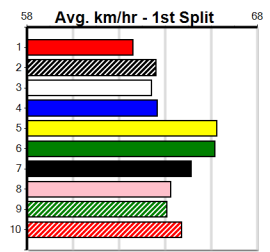

LOCKS CONSTRUCTIONS

Distance: 410m, Race Type: Mixed 6/7, Total Prizemoney: $2,925
1st: $1,950, 2nd: $600, 3rd: $300, 4th: $75

Watchdog Tips:

Bet:

Form Box	Wgt	Dist	Track	Date	Time	BON	Margin	1st/2nd (Time)	PIR	Checked	Comment	WR	Split 1	S/P	Grade

ZIPPING CITINO (NSW)[6]

DKBD Bitch Dec-21 Sire: SUPERIOR PANAMA Dam: ZIPPING MITZY

Owner(s): G Black Trainer: Michael Gibbons (Lara)

Winning Distances: < 300m (0) 300 - 399m (0) 400 - 499m (2) 500 - 599m (0) 600 - 699m (0) > 700m (0)

Winning Weights: 26.4(1) 27.4(1)

6th (7)	27.6	460	GEL	R7	22-Jan-24	26.43	25.90	6.00L NIMBLE TOMMY (26.04)	S/857				6.75	$12.90	7
6th (5)	27.6	525	MEP	R2	31-Jan-24	31.08	29.78	9.00L BUN STORM (30.46)	S/6345				5.43	$22.70	X67
3rd (4)	27.5	460	GEL	R9	12-Feb-24	26.20	25.79	4.50L BUN VOLCANO (25.89)	M/443				6.84	$17.90	X67
8th (8)	27.2	460	GEL	R5	23-Feb-24	26.64	25.67	9.00L WHERE IT BEGAN (26.02)	M/556				6.85	$11.00	X67
4th (2)	26.9	450	WBL	R5	14-Mar-24	25.82	25.10	5.00L LEKTRA CARRY (25.48)	M/333				6.73	$10.10	X67
7th (7)	26.5	450	WBL	R5	15-Apr-24	26.20	25.47	6.00L FLYING HOT (25.78)	M/555				6.89	$2.70	7
3rd (8)	26.3	450	TRA	R5	22-Apr-24	26.10	25.33	11.00 RANGER'S GIRL (25.39)	M/454				6.85	$3.80	T3-RW
1st (7)	26.4	410	HOR	R3	26-Apr-24	23.74	23.65	9.50L AGGREGATE (24.40)	M/11				10.49	$2.60	7

Last 3 wins NOT included above

1st (1)	27.4	450	BAL	R3	01-Jan-24	25.44	25.32	4.50L SHIMA STYLE (25.75)	M/111		SW		6.65	$2.80	T3-M

Box History

Bx	1st	2nd	3rd	4th	5th	6th	7th	8th
1	1	2	1	1				
2				1				
3		1		1				
4		1	1					
5						1		
6							1	
7	1					2	1	
8			1					1

Prize Best Starts Trk/Dts APM

$4715.00
23.74(7)-26/4/24
18-2-4-3
1-1-0-0
2806

JED'S MEMORY [7]

BK Dog Mar-22 Sire: ASTON DEE BEE Dam: WHITE AMBUSH

Owner(s): M Hooke Trainer: Jane Hooke (Huntly)

Winning Distances: < 300m (0) 300 - 399m (0) 400 - 499m (1) 500 - 599m (0) 600 - 699m (0) > 700m (0)

Winning Weights: 32.4(1)

4th (3)	32.8	410	HOR	R2	20-Feb-24	23.95	23.21	3.75L BRUTALITY (23.69)	S/76				10.86	$5.20	M
2nd (7)	32.6	410	HOR	R2	27-Feb-24	23.60	23.07	1.00L ICE ICE BABY (23.54)	S/22				10.59	$15.20	M
3rd (7)	32.7	450	SHP	R3	04-Mar-24	25.85	24.89	6.00L ON THE BEER (25.46)	S/444				6.92	$5.50	MH
6th (6)	32.7	450	SHP	R1	11-Mar-24	25.96	25.24	7.50L MICHIGAN GIRL (25.45)	M/566				6.95	$27.20	MF
2nd (4)	32.6	450	SHP	R3	05-Apr-24	26.29	25.14	12.00 PAGE ONE NEWS (25.49)	M/433				6.94	$2.50	M
4th (7)	32.7	425	BEN	R1	12-Apr-24	24.91	23.73	8.50L HOBBS GOBLIN (24.32)	M/444				6.80	$6.70	M
1st (1)	32.4	410	HOR	R1	16-Apr-24	23.46	23.10	2.25L BIG SOLOMONA (23.61)	M/22				10.38	$2.60	M
2nd (2)	32.2	410	HOR	R9	23-Apr-24	23.43	23.26	2.50L FIFI BALE (23.26)	M/22				10.66	$9.40	7

Last 3 wins NOT included above

Box History

Bx	1st	2nd	3rd	4th	5th	6th	7th	8th
1	1							
2		1						
3				1				
4		1						
5		1						
6						1		
7		1	1	1				
8								

Prize Best Starts Trk/Dts APM

$4250.00
23.46(1)-16/4/24
9-1-4-1
4-1-2-0
3856