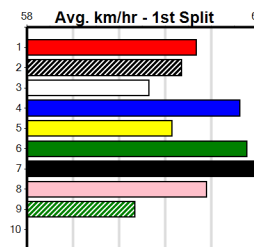

HORSHAM DOORS & GLASS

Distance: 410m, Race Type: Grade 5, Total Prizemoney: $2,925
1st: $1,950, 2nd: $600, 3rd: $300, 4th: $75

Watchdog Tips:

Bet:

Form Box	Wgt	Dist	Track	Date	Time	BON	Margin	1st/2nd (Time)	PIR	Checked	Comment	WR	Split 1	S/P	Grade

1 GAS LANTERN [5]

BK Bitch Mar-22 Sire: FABREGAS Dam: MAGIC LANTERN
Owner(s): A Mooney Trainer: Andrew Mooney (Amherst)
Winning Distances: < 300m (0) 300 - 399m (2) 400 - 499m (3) 500 - 599m (0) 600 - 699m (0) > 700m (0)
Winning Weights: 28.6(1) 28.7(1) 28.8(2) 28.9(1)

1st (5)	28.9	425	BEN	R9	01-Mar-24	23.83	23.62	0.05L	MOCK FISH (23.83)	Q/111			6.40	$23.70	7
3rd (1)	28.4	425	BEN	R4	08-Mar-24	24.56	23.69	13.00	DASH OF WHISKY (23.69)	M/222			6.63	$2.50	X67
1st (2)	28.6	425	BEN	R3	16-Mar-24	23.93	23.61	1.25L	ASTON BOLLINGER (24.01)	M/111		SW	6.46	$4.90	RW
4th (6)	28.6	425	BEN	R4	22-Mar-24	24.28	23.47	1.5L	GOLDEN LADY (24.19)	M/212			6.52	$1.50	RWH
6th (8)	28.9	390	BAL	R12	27-Mar-24	22.61	21.93	6.50L	NUMEROUS (22.17)	M/26			8.45	$2.10	5
5th (8)	28.7	450	BAL	R10	14-Apr-24	26.41	25.59	11.00	RAYA STAR (25.66)	M/323			6.72	$2.10	RW
1st (4)	28.7	425	BEN	R9	19-Apr-24	24.38	23.70	0.25L	SUN IN CUBA (24.39)	M/111			6.44	$5.20	RW
1st (8)	28.8	390	BAL	R11	24-Apr-24	22.02	22.02	4.00L	HANDSOME JACK (22.29)	Q/11			8.30	$3.50	5

Last 3 wins NOT included above

1st (8)	28.8	390	BAL	R1	26-Feb-24	22.43	22.16	1.00L	PROJECT MAYHEM (22.50)	M/11			8.42	$1.80	T3-M

Prize Best Starts Trk/Dts APM: $10035.00 FSH 11-5-1-2 0-0-0-0 8636

2 LAKEVIEW JORDY [5]

BEBD Bitch Nov-20 Sire: WHISKEY RIOT Dam: LAKEVIEW GRACE
Owner(s): Lakeview kennels (SYN), L Whelan, M Whelan, P Whelan Trainer: Tracie Price (Compton)
Winning Distances: < 300m (0) 300 - 399m (0) 400 - 499m (1) 500 - 599m (5) 600 - 699m (0) > 700m (0)
Winning Weights: 28.5(1) 28.6(1) 28.7(1) 28.8(1) 29.0(1) 29.3(1)

6th (5)	28.5	460	WGL	R8	14-May-23	26.57	25.83	11.00	ZIPPING BRONTE (25.83)	M/885			6.81	$8.50	X45
T (2)	28.3	515	SAN	R12	18-May-23	0.00	29.13		VAYDA BALE (29.66)	M/7888		VO	5.29	$12.90	5
5th (3)	28.1	400	WGL	R11	09-Jun-23	23.34	22.51	7.00L	JEFFERSON COUNTY (22.85)	M/66			8.66	$29.60	X45
5th (2)	27.5	450	TRA	R6	17-Jun-23	25.70	24.91	12.00	ORBITAL BALE (24.91)	S/887			6.96	$49.70	X45
5th (7)	27.9	460	WGL	R6	25-Jun-23	26.31	25.87	5.50L	MANILA HECKLE (25.94)	S/855			6.76	$12.30	5
ST (-)	30.1	395	TRA		19-Feb-24	22.99		6.50L	Trial Cleared	M/22		2of2	3.85		ST
ST (-)	29	390	WBL		18-Apr-24	22.51		0.01L	Trial Cleared	M		1of1			ST
5th (3)	29.6	450	WBL	R4	25-Apr-24	26.02	24.87	8.50L	MYALL MATE (25.44)	M/675			6.89	$28.00	5

Last 3 wins NOT included above

1st (2)	29.0	520	SLE	R10	16-Nov-22	29.38	29.38	4.50L	ZOE ROSE (29.69)	M/111			9.30	$2.20	RW
1st (5)	29.3	520	SLE	R5	04-Dec-22	29.68	29.68	4.50L	SWEET KATHLENE (29.99)	M/211			9.64	$1.80	5
1st (1)	28.8	595	SAP	R8	29-Jan-23	34.43	34.43	4.00L	APPLICANT (34.70)	M/1111			9.17	$4.60	X45

Prize Best Starts Trk/Dts APM: $19095.00 FSH 32-6-1-3 0-0-0-0 321