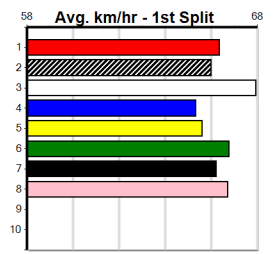

ON-SITE ENGINEERING

Distance: 410m, Race Type: Free For All, Total Prizemoney: $3,360
1st: $2,250, 2nd: $690, 3rd: $345, 4th: $75

Watchdog Tips:

Bet:

Table header for race results including columns: Form Box, Wgt, Dist, Track, Date, Time, BON, Margin, 1st/2nd (Time), PIR, Checked, Comment, WR, Split 1, S/P, Grade.

ASTRA BALE (NSW)[4]
BE Bitch Jan-21
Sire: BARCIA BALE Dam: DYNA PATTY
Trainer: Samantha Grenfell (Anakie)
Winning Distances: < 300m (0) 300 - 399m (3) 400 - 499m (6) 500 - 599m (2) 600 - 699m (0) > 700m (0)
Winning Weights: 26.9(1) 27.1(1) 27.2(1) 27.3(1) 27.5(1) 27.7(1) 28.0(1) 28.2(1) 28.4(1) 28.6(1) 28.7(1)
Race results table with columns: Rank, Box, Wgt, Dist, Track, Date, Time, BON, Margin, Name, Age, Sire, Dam, PIR, Checked, Comment, WR, Split 1, S/P, Grade, Prize.

Box History for Astra Bale
Table with columns: Bx, 1st, 2nd, 3rd, 4th, 5th, 6th, 7th, 8th
Prize Best Starts Trk/Dts APM: $42645.00, 23.01(1)-23/1/24, 54-11-9-4, 4-1-2-1, 10180

HARTLEY BALE (NSW)[4]
BK Dog Jan-21
Sire: DYNA VILLA Dam: DYNA WINTER
Trainer: Andrea Gurry (Nhill)
Winning Distances: < 300m (0) 300 - 399m (8) 400 - 499m (6) 500 - 599m (0) 600 - 699m (0) > 700m (0)
Winning Weights: 30.3(1) 30.7(2) 30.8(2) 30.9(1) 31.1(2) 31.2(2) 31.3(1) 31.5(1) 31.6(1) 31.9(1)
Race results table with columns: Rank, Box, Wgt, Dist, Track, Date, Time, BON, Margin, Name, Age, Sire, Dam, PIR, Checked, Comment, WR, Split 1, S/P, Grade, Prize.

Box History for Hartley Bale
Table with columns: Bx, 1st, 2nd, 3rd, 4th, 5th, 6th, 7th, 8th
Prize Best Starts Trk/Dts APM: $37075.00, 23.63(1)-23/4/24, 61-14-10-9, 6-1-0-0, 9877

SILVER BRUTE [1]
LTF Dog Dec-19
Sire: ASTON DEE BEE Dam: WEEPING LASS
Trainer: Gary Peach (Cape Clear)
Winning Distances: < 300m (0) 300 - 399m (28) 400 - 499m (34) 500 - 599m (0) 600 - 699m (0) > 700m (0)
Winning Weights: 33.7(1) 34.3(2) 34.5(2) 34.8(2) 34.9(2) 35.0(7) 35.1(3) 35.2(11) 35.3(10) 35.4(8) 35.5(6) 35.6(3) 35.7(2)
Race results table with columns: Rank, Box, Wgt, Dist, Track, Date, Time, BON, Margin, Name, Age, Sire, Dam, PIR, Checked, Comment, WR, Split 1, S/P, Grade, Prize.

Box History for Silver Brute
Table with columns: Bx, 1st, 2nd, 3rd, 4th, 5th, 6th, 7th, 8th
Prize Best Starts Trk/Dts APM: $292465.00, 22.67(1)-17/1/23, 97-62-9-9, 19-17-2-0, 35940

WILLFUL BALE (NSW)[4]
BK Bitch Dec-20
Sire: BARCIA BALE Dam: HELGA BALE
Trainer: Andrea Gurry (Nhill)
Winning Distances: < 300m (0) 300 - 399m (8) 400 - 499m (7) 500 - 599m (0) 600 - 699m (0) > 700m (0)
Winning Weights: 26.7(1) 26.8(1) 26.9(1) 27.1(1) 27.2(1) 27.3(1) 27.9(3) 28.0(2) 28.1(1) 28.3(2) 28.4(1)
Race results table with columns: Rank, Box, Wgt, Dist, Track, Date, Time, BON, Margin, Name, Age, Sire, Dam, PIR, Checked, Comment, WR, Split 1, S/P, Grade, Prize.

Box History for Willful Bale
Table with columns: Bx, 1st, 2nd, 3rd, 4th, 5th, 6th, 7th, 8th
Prize Best Starts Trk/Dts APM: $39275.00, 23.26(1)-20/1/23, 67-15-10-12, 2-1-0-1, 6919