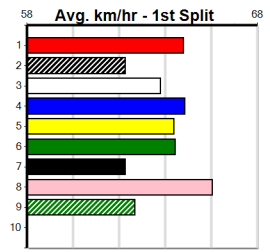

SPORTSBET SET A DEPOSIT LIMIT

Distance: 410m, Race Type: Grade 5, Total Prizemoney: $2,925
1st: $1,950, 2nd: $600, 3rd: $300, 4th: $75

Watchdog Tips: [ ] [ ] [ ] [ ] [ ]

Bet: [ ]

1 PYRENEES BLAZER [5]
BK Dog Feb-21 Sire: MEPUNGA BLAZER Dam: KALANI WILLOW
Owner(s): I Robinson
Trainer: Hazellie Robinson (Avoca)
Winning Distances: < 300m (0) 300 - 399m (1) 400 - 499m (7) 500 - 599m (0) 600 - 699m (0) > 700m (0)
Winning Weights: 28.1(1) 28.4(1) 28.6(1) 29.0(1) 29.3(4)
Race results table with columns: 7th (6), 6th (1), 2nd (8), 1st (4), 4th (5), 4th (2), 5th (1), 3rd (7).
Last 3 wins NOT included above.

2 CRYMELON COMET [5]
RBD Dog Apr-19 Sire: HAWK ALONE Dam: CRYMELON HOLLY
Owner(s): I Bibby
Trainer: Ian Bibby (Warracknabeal)
Winning Distances: < 300m (0) 300 - 399m (0) 400 - 499m (11) 500 - 599m (0) 600 - 699m (0) > 700m (0)
Winning Weights: 31.1(2) 31.3(2) 31.5(1) 31.6(1) 31.8(2) 32.1(1) 32.5(1) 33.3(1)
Race results table with columns: 4th (7), 7th (7), 4th (4), 6th (6), 7th (8), 3rd (6), 6th (3), 6th (1).
Last 3 wins NOT included above.

3 GRANDPA [5]
RF Dog Jul-21 Sire: BERNARDO Dam: GOLDEN CHARM
Owner(s): TWO BOWERMANS (SYN), M Bowerman, A Bowerman
Trainer: Michael Bowerman (Raglan)
Winning Distances: < 300m (0) 300 - 399m (3) 400 - 499m (1) 500 - 599m (0) 600 - 699m (0) > 700m (0)
Winning Weights: 28.9(1) 29.2(2) 29.5(1)
Race results table with columns: 1st (2), 7th (7), 2nd (7), 3rd (1), 3rd (1), 5th (6), 8th (8), 7th (3), 8th (5).
Last 3 wins NOT included above.

4 FIERY DUEL [5]
F Dog Mar-21 Sire: FERNANDO BALE Dam: IT'S A JEWEL
Owner(s): G Black
Trainer: Anita Gibbons (Lara)
Winning Distances: < 300m (0) 300 - 399m (3) 400 - 499m (1) 500 - 599m (0) 600 - 699m (0) > 700m (0)
Winning Weights: 30.5(1) 30.7(2) 30.8(1)
Race results table with columns: 2nd (6), 3rd (3), 8th (7), 6th (4), 7th (3), 6th (5), 1st (1), 7th (6).
Last 3 wins NOT included above.

5 ASTON ZEPPELIN [5]
F Dog Jan-22 Sire: FERNANDO BALE Dam: ASTON NOVA
Owner(s): R Borda
Trainer: Tracie Price (Compton)
Winning Distances: < 300m (0) 300 - 399m (0) 400 - 499m (5) 500 - 599m (0) 600 - 699m (0) > 700m (0)
Winning Weights: 32.5(1) 32.6(2) 32.9(1) 33.1(1)
Race results table with columns: 5th (6), 6th (5), 3rd (5), 2nd (4), 3rd (7), 7th (7), 2nd (1), 1st (2).
Last 3 wins NOT included above.