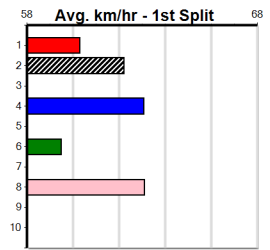

1

3:01PM

(VIC time)

Distance: 410m, Race Type: Maiden, Total Prizemoney: $2,535
1st: $1,680, 2nd: $520, 3rd: $260, 4th: $75

Watchdog Tips: ☐ ☐ ☐ ☐ ☐ **Bet:** ☐

Form Box Wgt Dist Track Date Time BON Margin 1st/2nd (Time) PIR Checked Comment W/R Split 1 S/P Grade

1

NANA'S REBEL [M]
WBK Bitch Mar-22 Sire: PURE TITANIUM Dam: CRUISING FOUR Trainer: Judith Condo (Pyramid Hill)
Owner(s): J Condo
Winning Distances: < 300m (0) 300 - 399m (0) 400 - 499m (0) 500 - 599m (0) 600 - 699m (0) > 700m (0)
Winning Weights:

Pos	Age	Wgt	Dist	Track	Date	BON	Margin	1st/2nd (Time)	PIR	Checked	Comment	W/R	Split 1	S/P	Grade	
8th	(8)	29.7	425	BEN	R2	03-Feb-24	25.21	23.98	14.00	FRANKLY FEVER (24.28)	S/688	.	.	.	6.81	$41.10 M
6th	(4)	29.7	425	BEN	R1	14-Feb-24	25.21	24.09	12.00	RED SHIRAZ (24.37)	S/756	.	.	.	6.88	$56.30 T3-M
7th	(4)	29.7	425	BEN	R1	21-Feb-24	25.37	23.87	15.00	JOHNNY BONKERS (24.37)	M/577	.	.	.	6.91	$26.30 M
6th	(4)	29.2	425	BEN	R2	06-Mar-24	25.06	23.79	7.00L	BAKALI LASS (24.58)	M/655	.	.	.	6.95	$43.40 M
5th	(5)	29.0	425	BEN	R2	13-Mar-24	25.05	24.00	7.00L	CLOISONNE (24.59)	S/556	.	.	.	6.82	$40.20 T3-M
4th	(4)	28.7	425	BEN	R1	20-Mar-24	25.06	24.11	11.00	BREE CABANG (24.32)	S/443	.	.	.	6.92	$11.50 M
6th	(8)	28.8	425	BEN	R2	28-Mar-24	25.09	24.02	13.00	IN SECRET (24.19)	S/777	.	.	.	6.90	$41.60 T3-M
7th	(8)	28.0	410	HOR	R1	23-Apr-24	24.46	23.26	16.00	TASTE OF HELL (23.39)	S/87	.	.	.	10.90	$72.50 M

Last 3 wins NOT included above

Bx	1st	2nd	3rd	4th	5th	6th	7th	8th
1								
2								
3								
4					1	1	2	1
5						1		1
6		1						
7								1
8						1	1	1

Prize Best	$370.00
Starts	NBT
Trk/Dts	12-0-1-0
APM	2-0-0-0
APM	232

2

ESKIMO RUBY [M]
F Bitch Jan-21 Sire: SENNACHIE Dam: SERENE ROSE Trainer: Robert Wombwell (Coleraine)
Owner(s): R Wombwell
Winning Distances: < 300m (0) 300 - 399m (0) 400 - 499m (0) 500 - 599m (0) 600 - 699m (0) > 700m (0)
Winning Weights:

Pos	Age	Wgt	Dist	Track	Date	BON	Margin	1st/2nd (Time)	PIR	Checked	Comment	W/R	Split 1	S/P	Grade	
6th	(7)	31.8	390	WBL	R2	07-Sep-23	23.67	21.92	20.00	KING HUTCH (22.31)	S/76	.	V7	.	9.49	$21.70 MH
5th	(8)	31.8	390	WBL	R1	21-Sep-23	22.99	21.87	8.50L	MAJA MANATEE (22.42)	M/55	.	.	W	9.00	$39.30 M
4th	(7)	31.6	390	WBL	R1	02-Oct-23	22.94	21.96	6.50L	ELSA EEL (22.49)	M/44	.	.	V28	8.96	$5.10 M
6th	(8)	31.4	305	MTG	R3	18-Feb-24	18.50	17.94	8.00L	ROUGH GIRL SLIM (17.94)		.	.	.	6.07	$3.60 M
6th	(1)	31.0	410	HOR	R2	23-Apr-24	24.20	23.26	8.50L	ZAPPER BALE (23.62)	M/44	.	.	.	10.87	$44.50 M

Last 3 wins NOT included above

Bx	1st	2nd	3rd	4th	5th	6th	7th	8th
1								
2							1	
3								
4								
5								
6								
7					1		1	
8							1	1

Prize Best	$80.00
Starts	NBT
Trk/Dts	5-0-0-0
APM	1-0-0-0
APM	16

3

AMERICAN BOY [M]
BK Dog Apr-22 Sire: FERNANDO BALE Dam: MY AMERICAN GIRL Trainer: Aroha Hemingway (Rochester)
Owner(s): D Petersen
Winning Distances: < 300m (0) 300 - 399m (0) 400 - 499m (0) 500 - 599m (0) 600 - 699m (0) > 700m (0)
Winning Weights:

Pos	Age	Wgt	Dist	Track	Date	BON	Margin	1st/2nd (Time)	PIR	Checked	Comment	W/R	Split 1	S/P	Grade
.	.	.	.	.	.	.	.	.	.	.	.	.	.	.	.
.	.	.	.	.	.	.	.	.	.	.	.	.	.	.	.
.	.	.	.	.	.	.	.	.	.	.	.	.	.	.	.
.	.	.	.	.	.	.	.	.	.	.	.	.	.	.	.
.	.	.	.	.	.	.	.	.	.	.	.	.	.	.	.
.	.	.	.	.	.	.	.	.	.	.	.	.	.	.	.
.	.	.	.	.	.	.	.	.	.	.	.	.	.	.	.
.	.	.	.	.	.	.	.	.	.	.	.	.	.	.	.
.	.	.	.	.	.	.	.	.	.	.	.	.	.	.	.
.	.	.	.	.	.	.	.	.	.	.	.	.	.	.	.

Last 3 wins NOT included above

Bx	1st	2nd	3rd	4th	5th	6th	7th	8th
1								
2								
3								
4								
5								
6								
7								
8								

Prize Best	$0.00
Starts	FSH
Trk/Dts	0-0-0-0
APM	0-0-0-0
APM	0